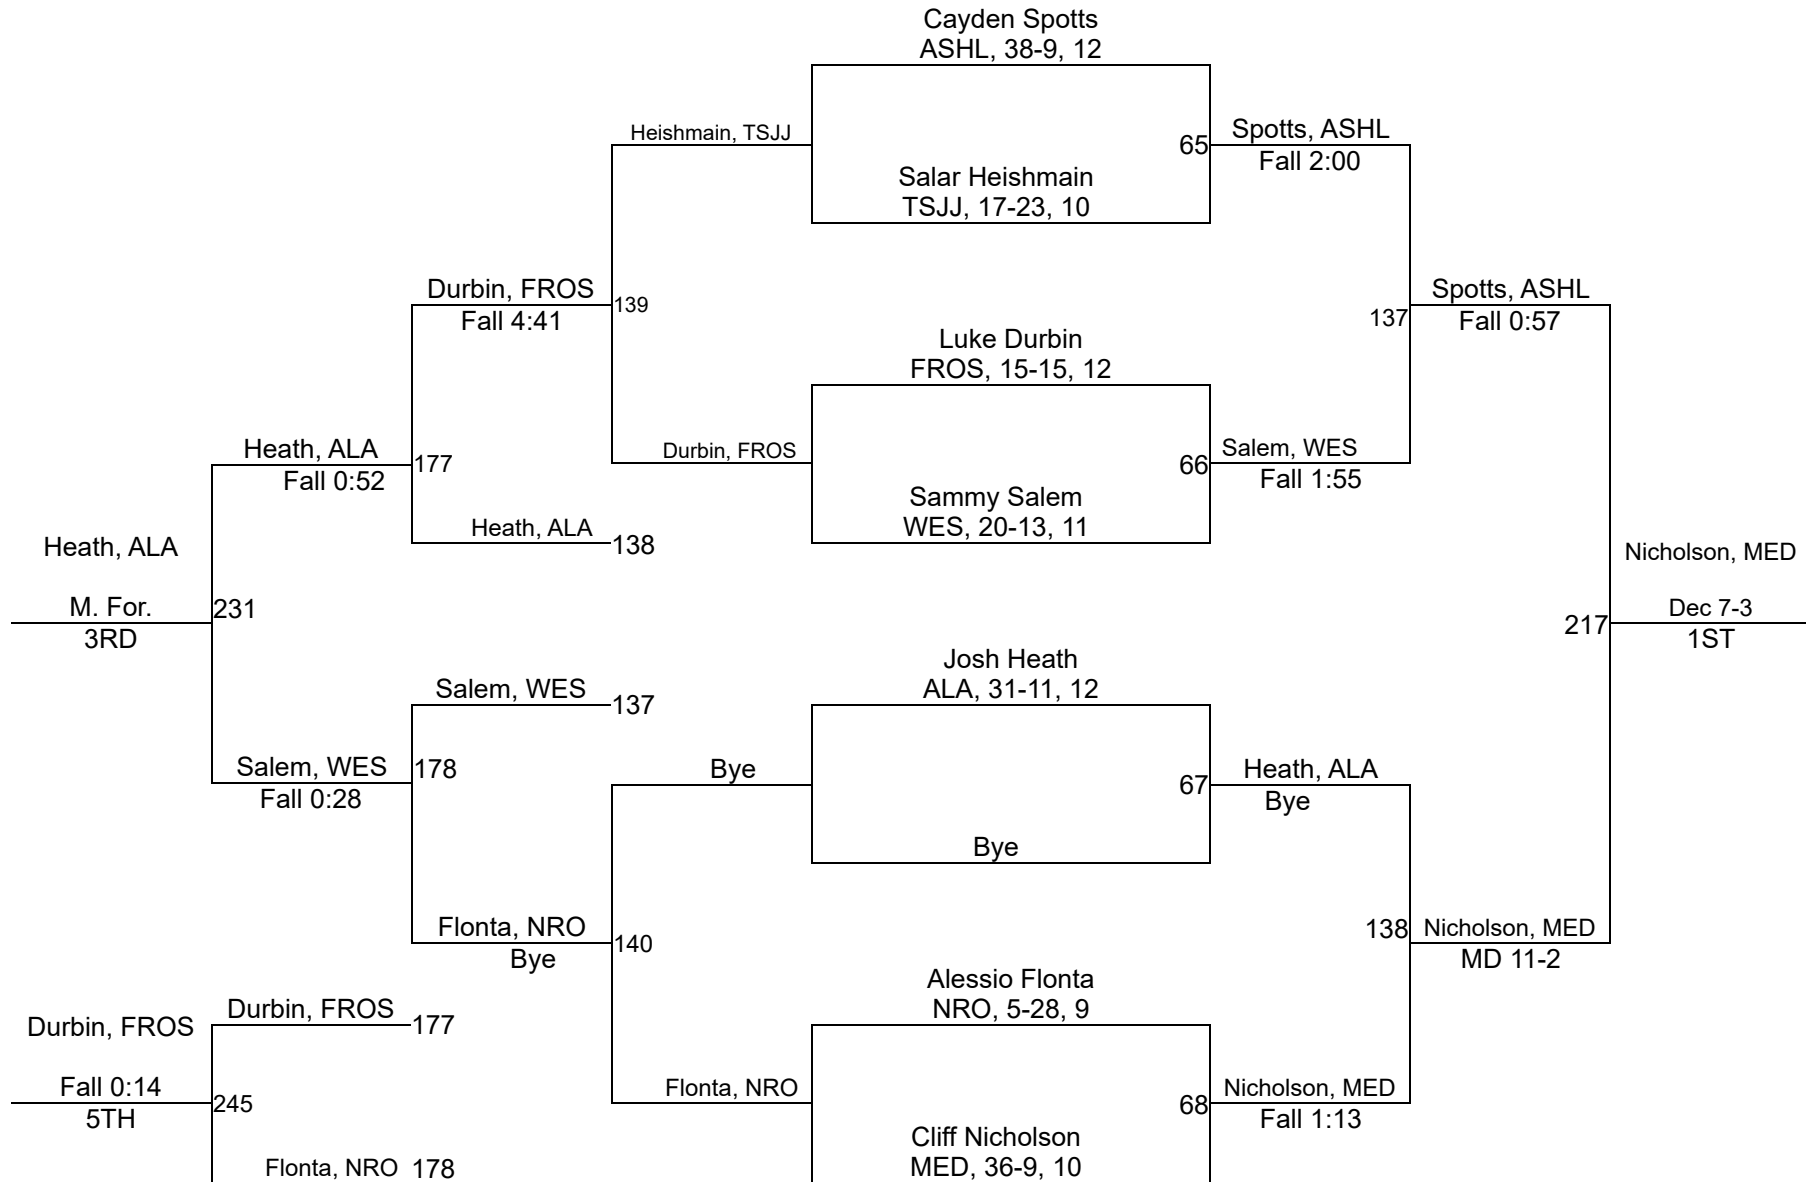

Northeast District Div. I Boys Sectional

165

Northeast District Div. I Boys Sectional

175

Northeast District Div. I Boys Sectional

190

Northeast District Div. I Boys Sectional

215