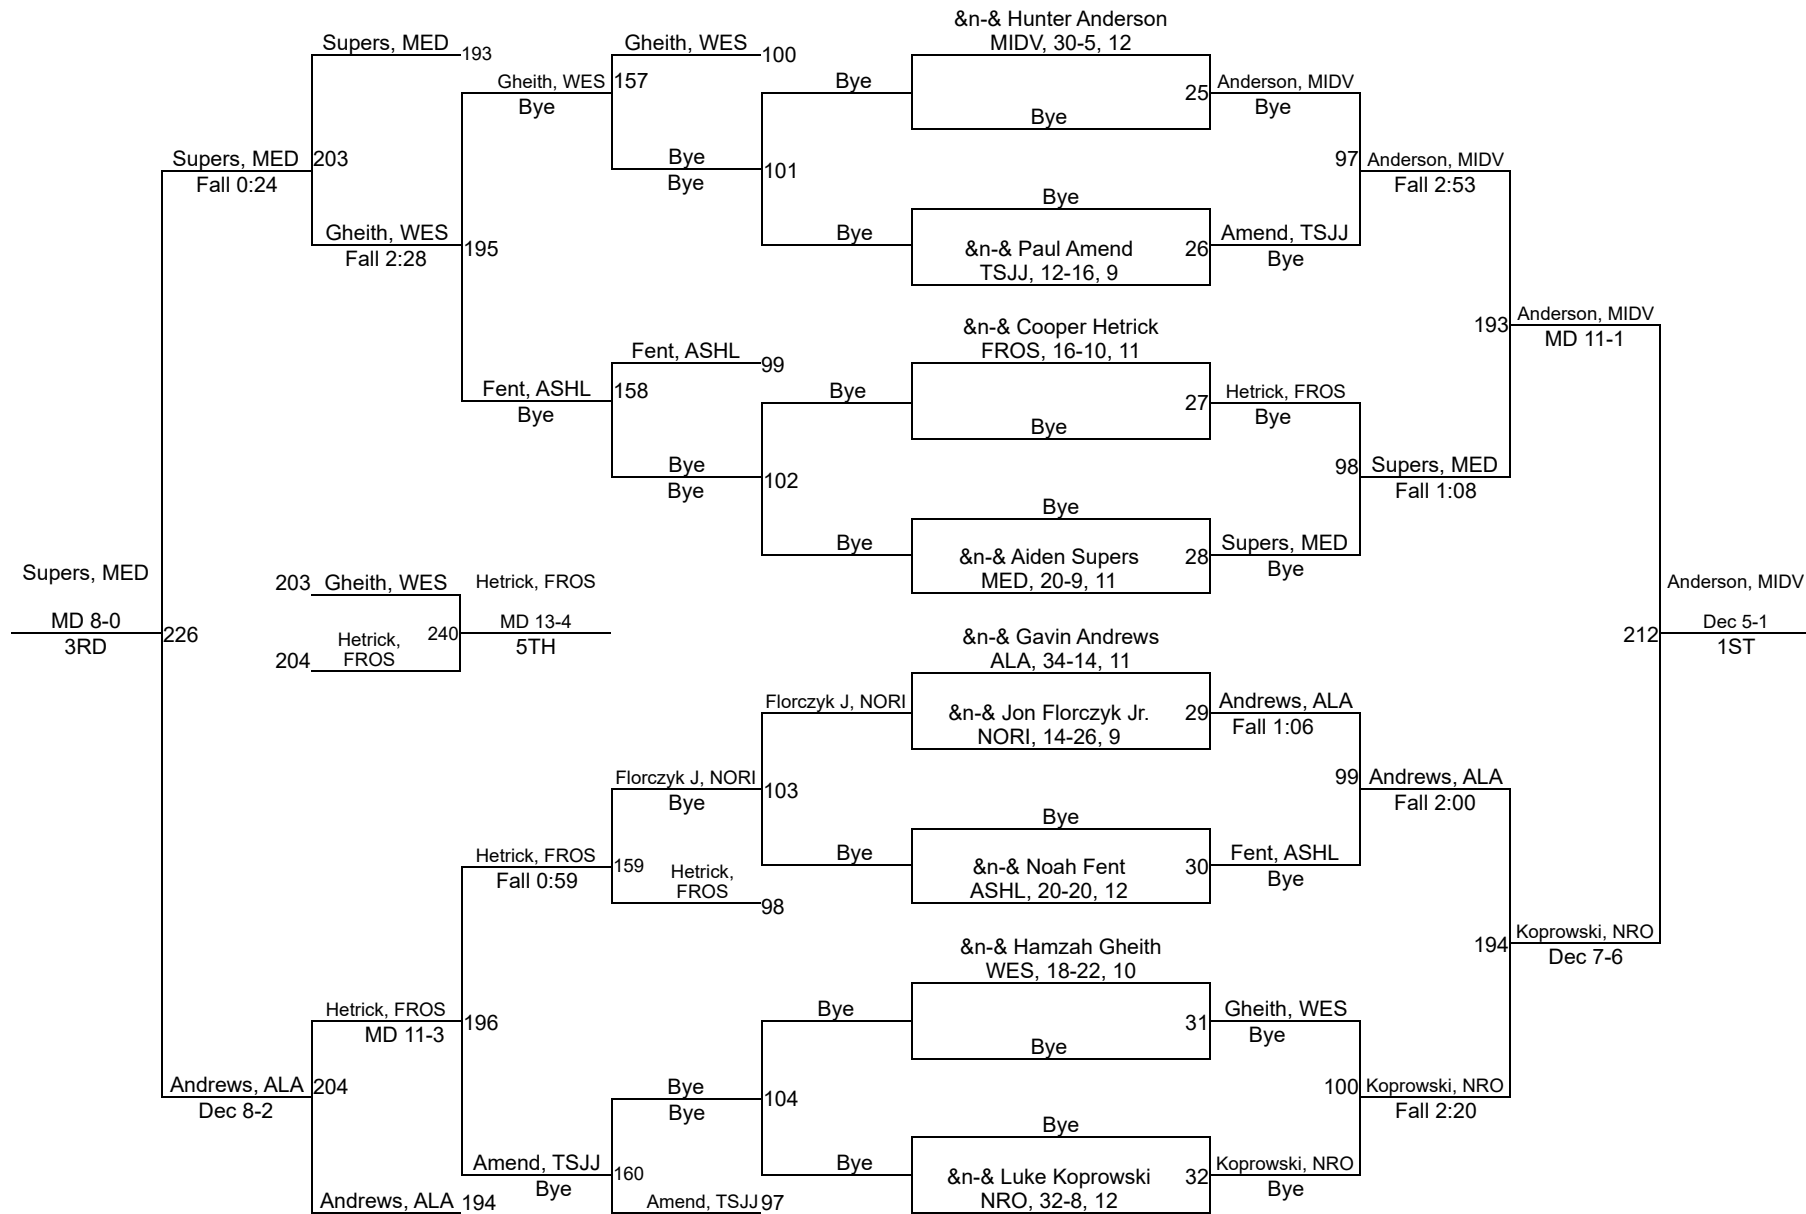

Northeast District Div. I Boys Sectional

138

Northeast District Div. I Boys Sectional

144

Northeast District Div. I Boys Sectional

150

Northeast District Div. I Boys Sectional

157