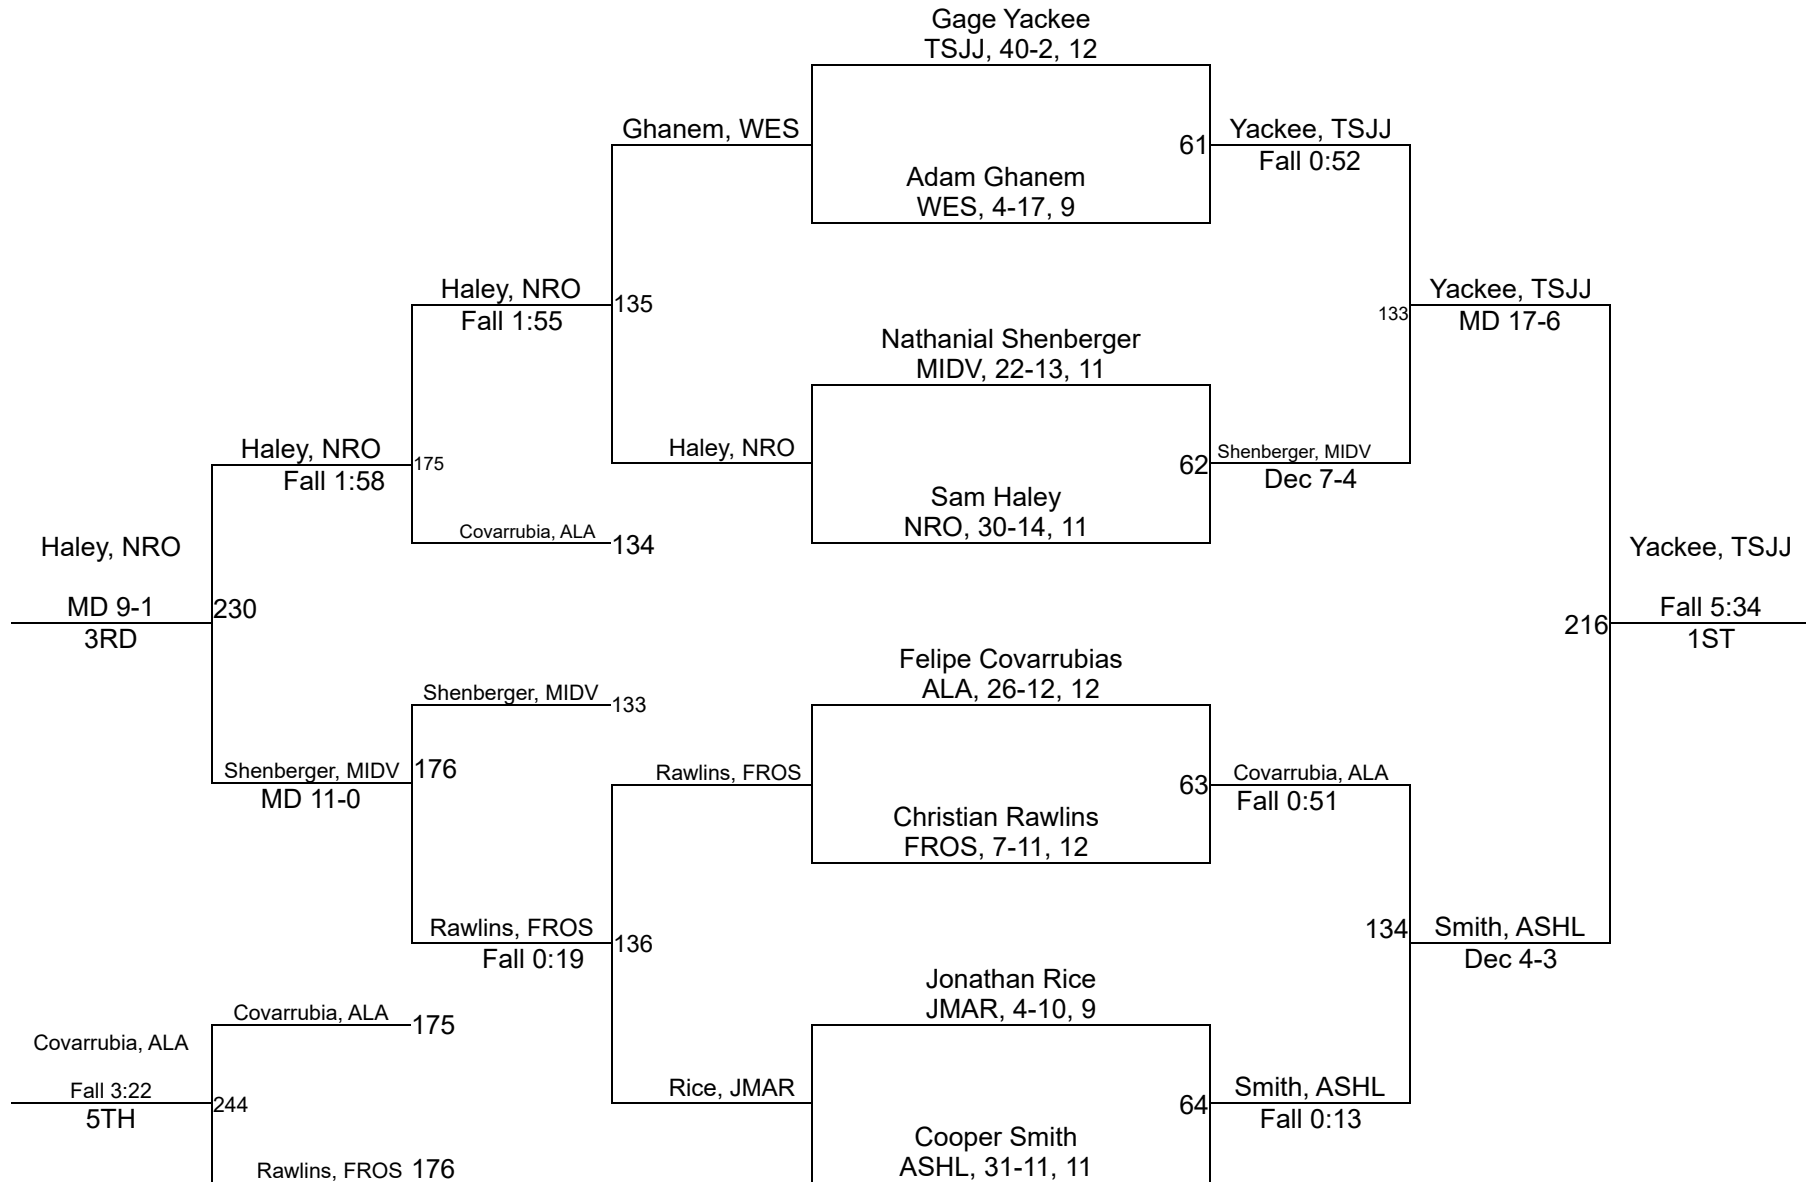

Northeast District Div. I Boys Sectional

165

Northeast District Div. I Boys Sectional

175

Northeast District Div. I Boys Sectional

190

Northeast District Div. I Boys Sectional

215