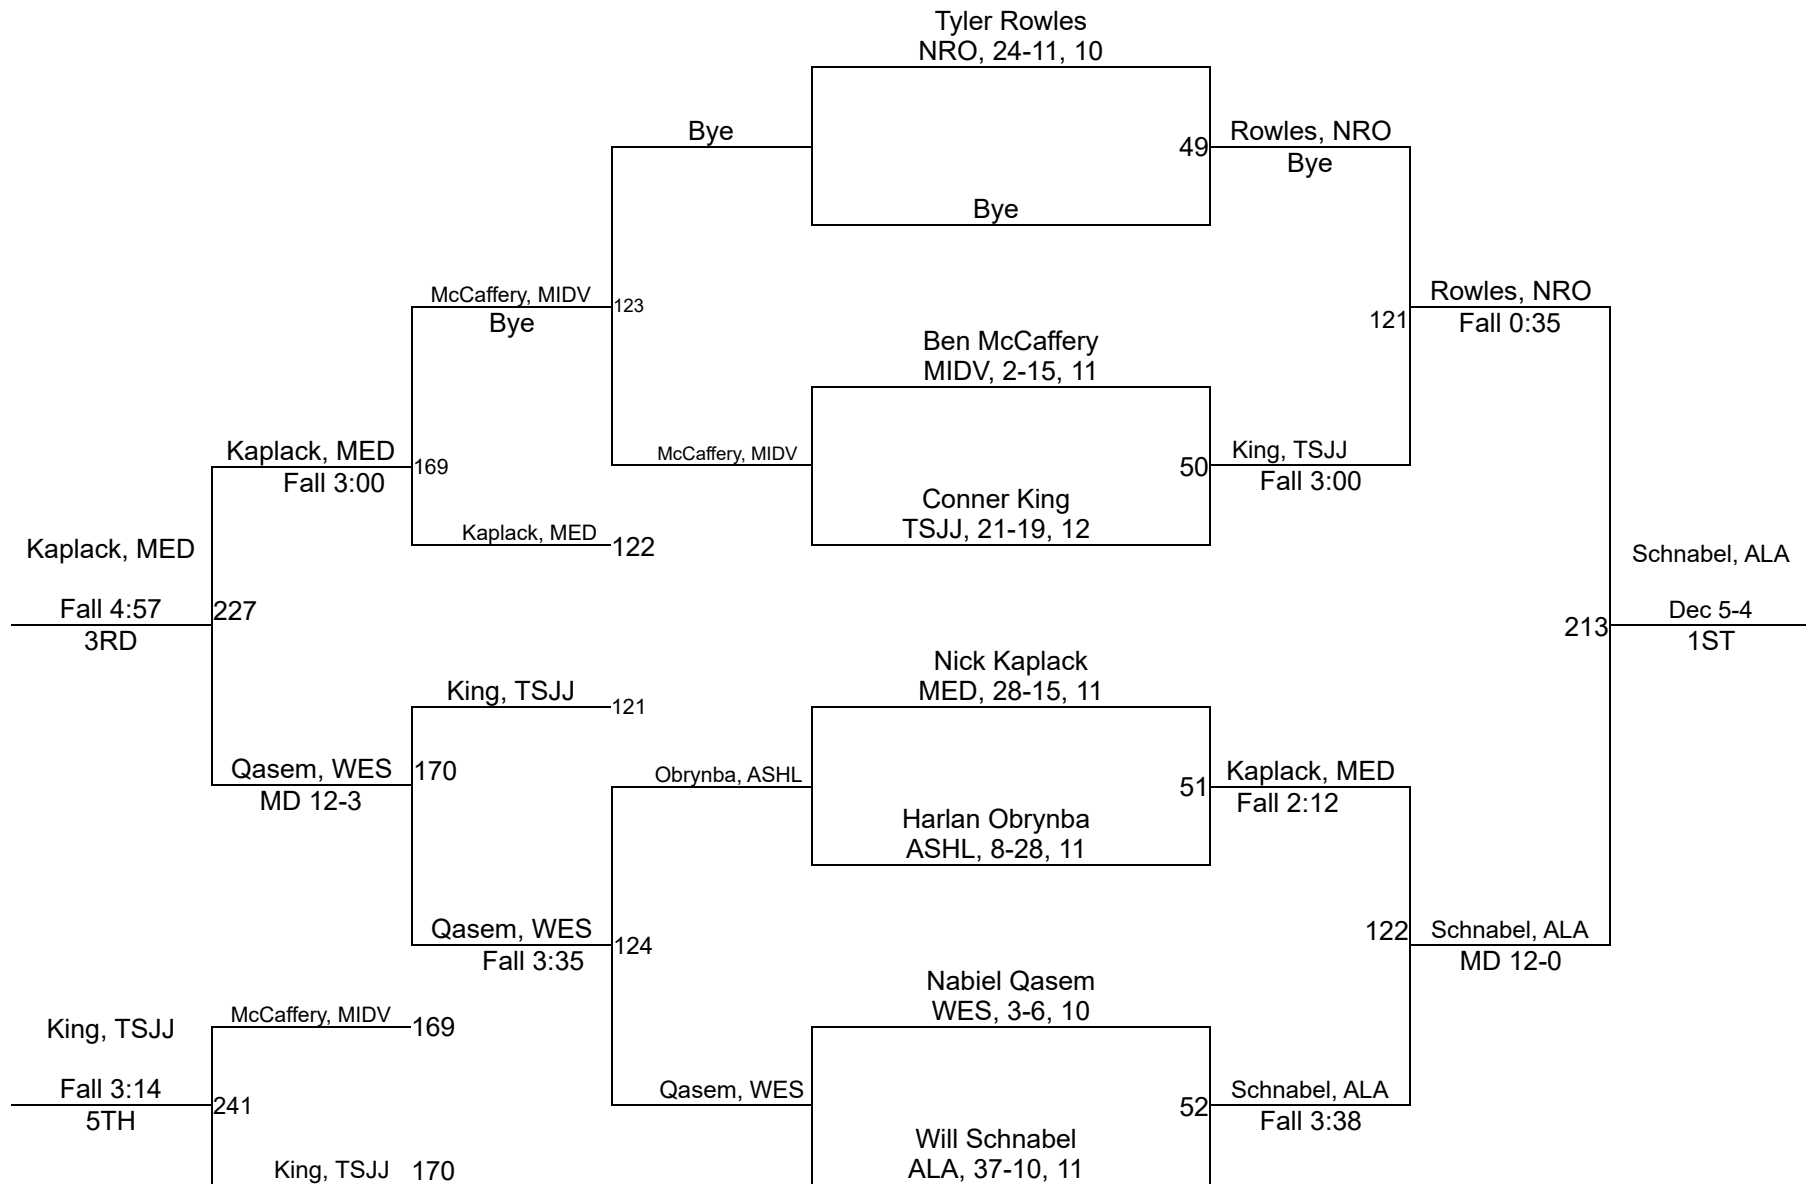

Northeast District Div. I Boys Sectional

138

Northeast District Div. I Boys Sectional

144

Northeast District Div. I Boys Sectional

150

Northeast District Div. I Boys Sectional

157