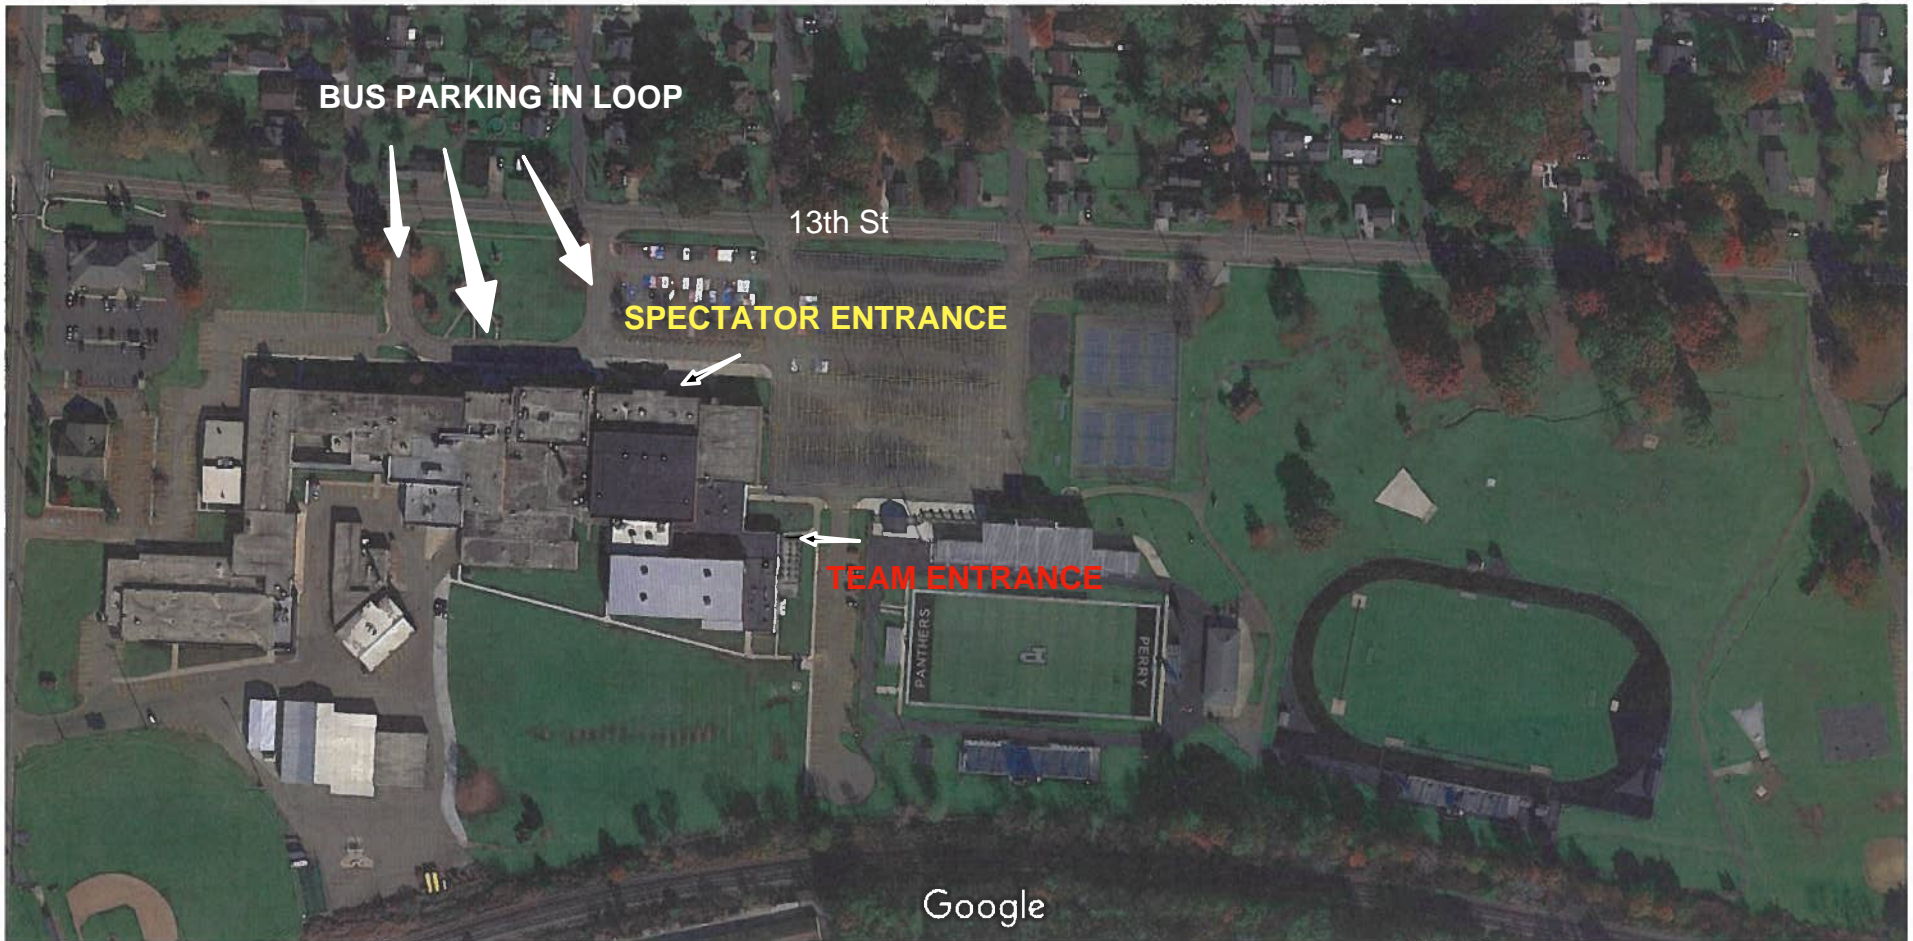

2023 Massillon Perry Sectional Wrestling- Team/Bus/Spectator map

Bus Driver's Please drop off team at the Perry Career Wellness Entrance- Door CW2- Then procede to bus loop in front of Perry high School to park.

All Spectators will enter Perry High School Door 4 with ticket ready to be scanned