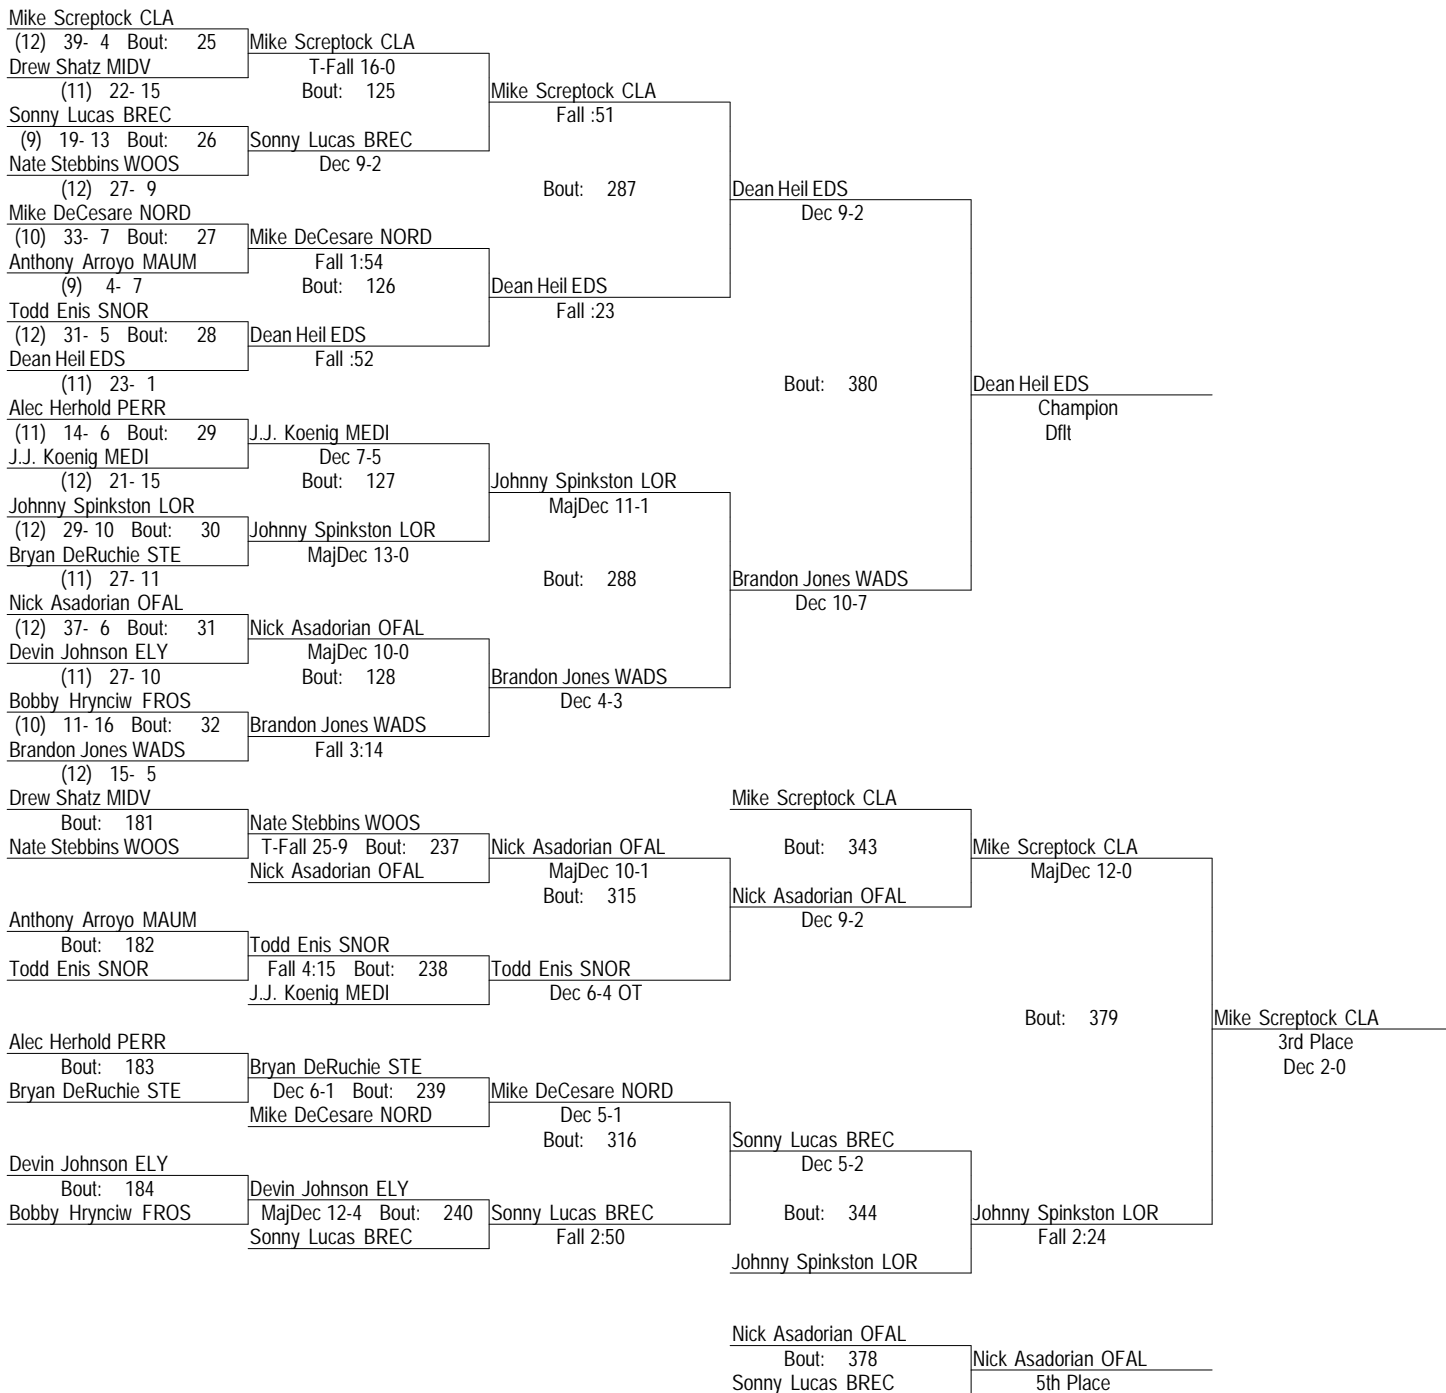

- Place Winners -

5th Tommy Pruchinski BREC (12) 19- 8
 6th Greg Marietta MSEN (10) 33- 12

Ashland Div. I District

February 24 & 25, 2012

126

- Place Winners -

- 1st Dean Heil EDS (11) 27- 1
- 2nd Brandon Jones WADS (12) 18- 6
- 3rd Mike Screptock CLA (12) 43- 5
- 4th Johnny Spinkston LOR (12) 32- 12