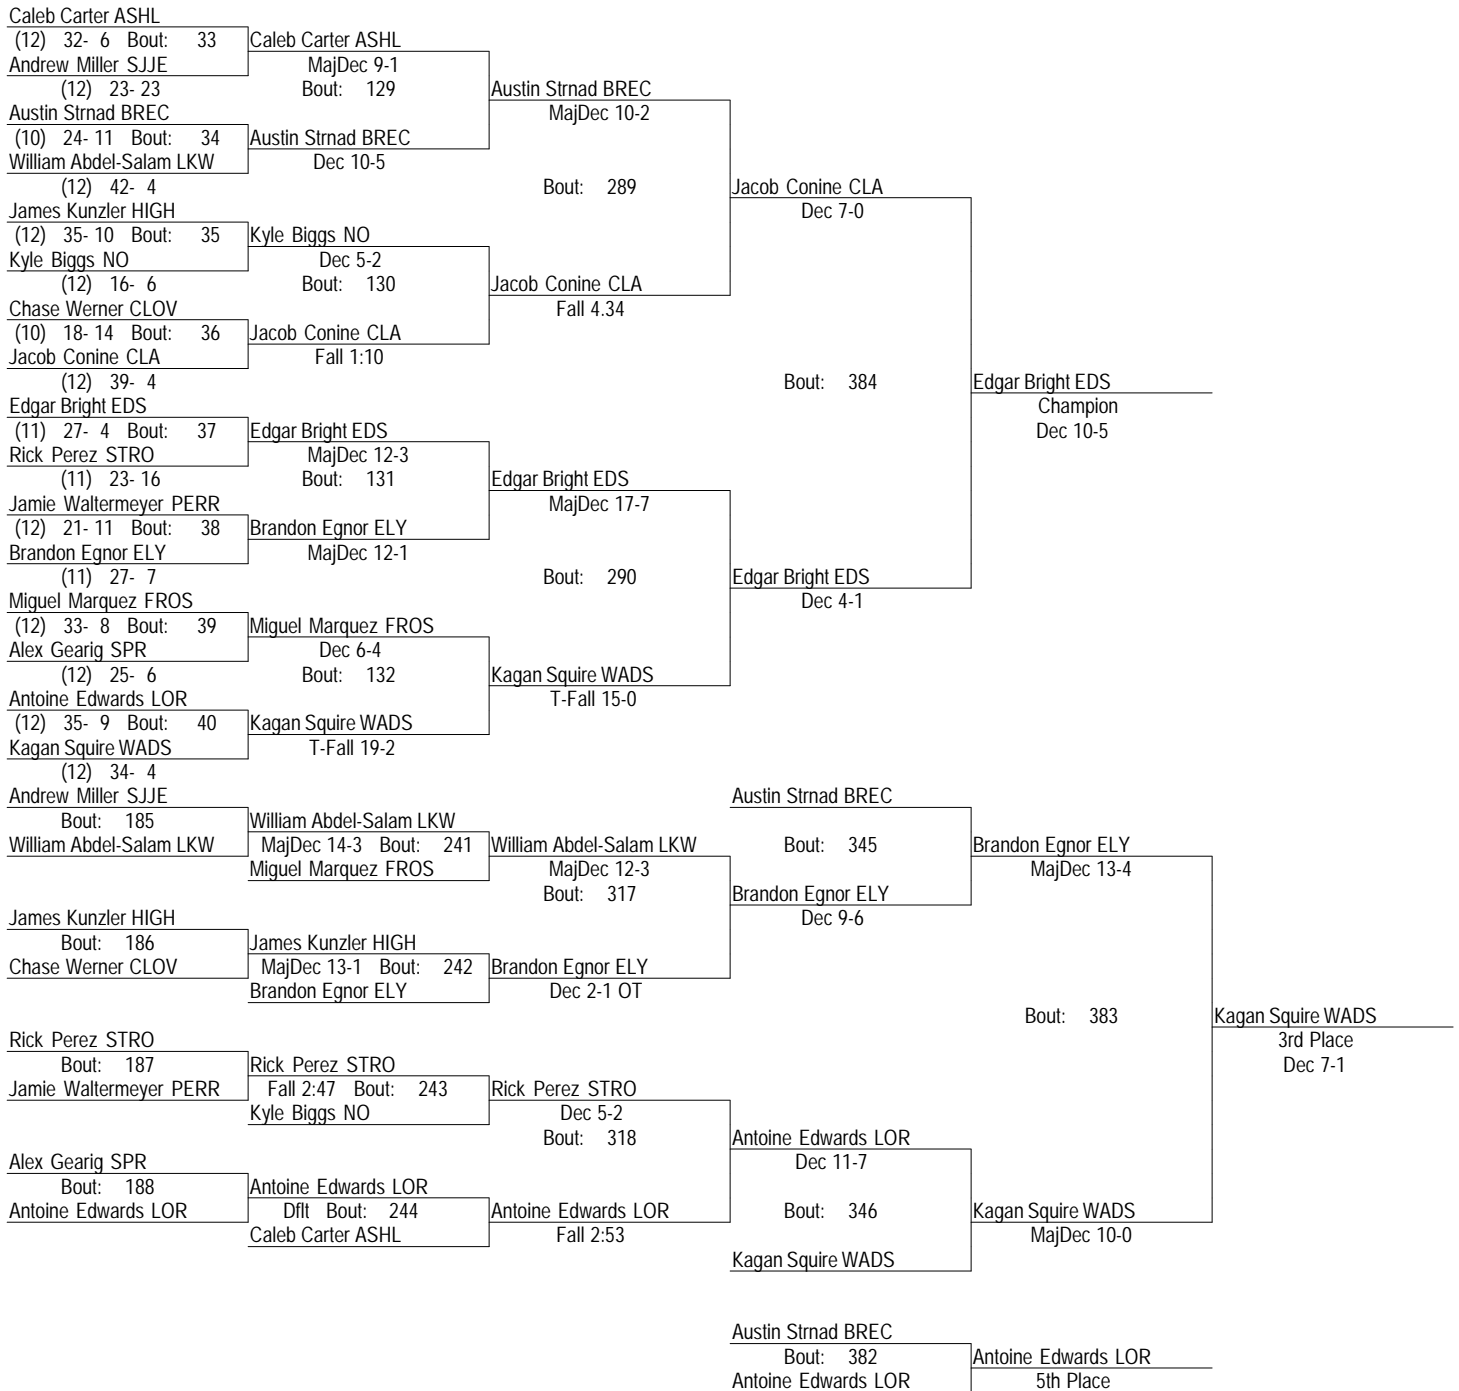

Ashland Div. I District

February 24 & 25, 2012

132

- Place Winners -
1st Edgar Bright EDS (11) 31- 4
2nd Jacob Conine CLA (12) 42- 5
3rd Kagan Squire WADS (12) 38- 5
4th Brandon Egnor ELY (11) 31- 9

- Place Winners -
5th Antoine Edwards LOR (12) 39- 11
6th Austin Strnad BREC (10) 26- 14