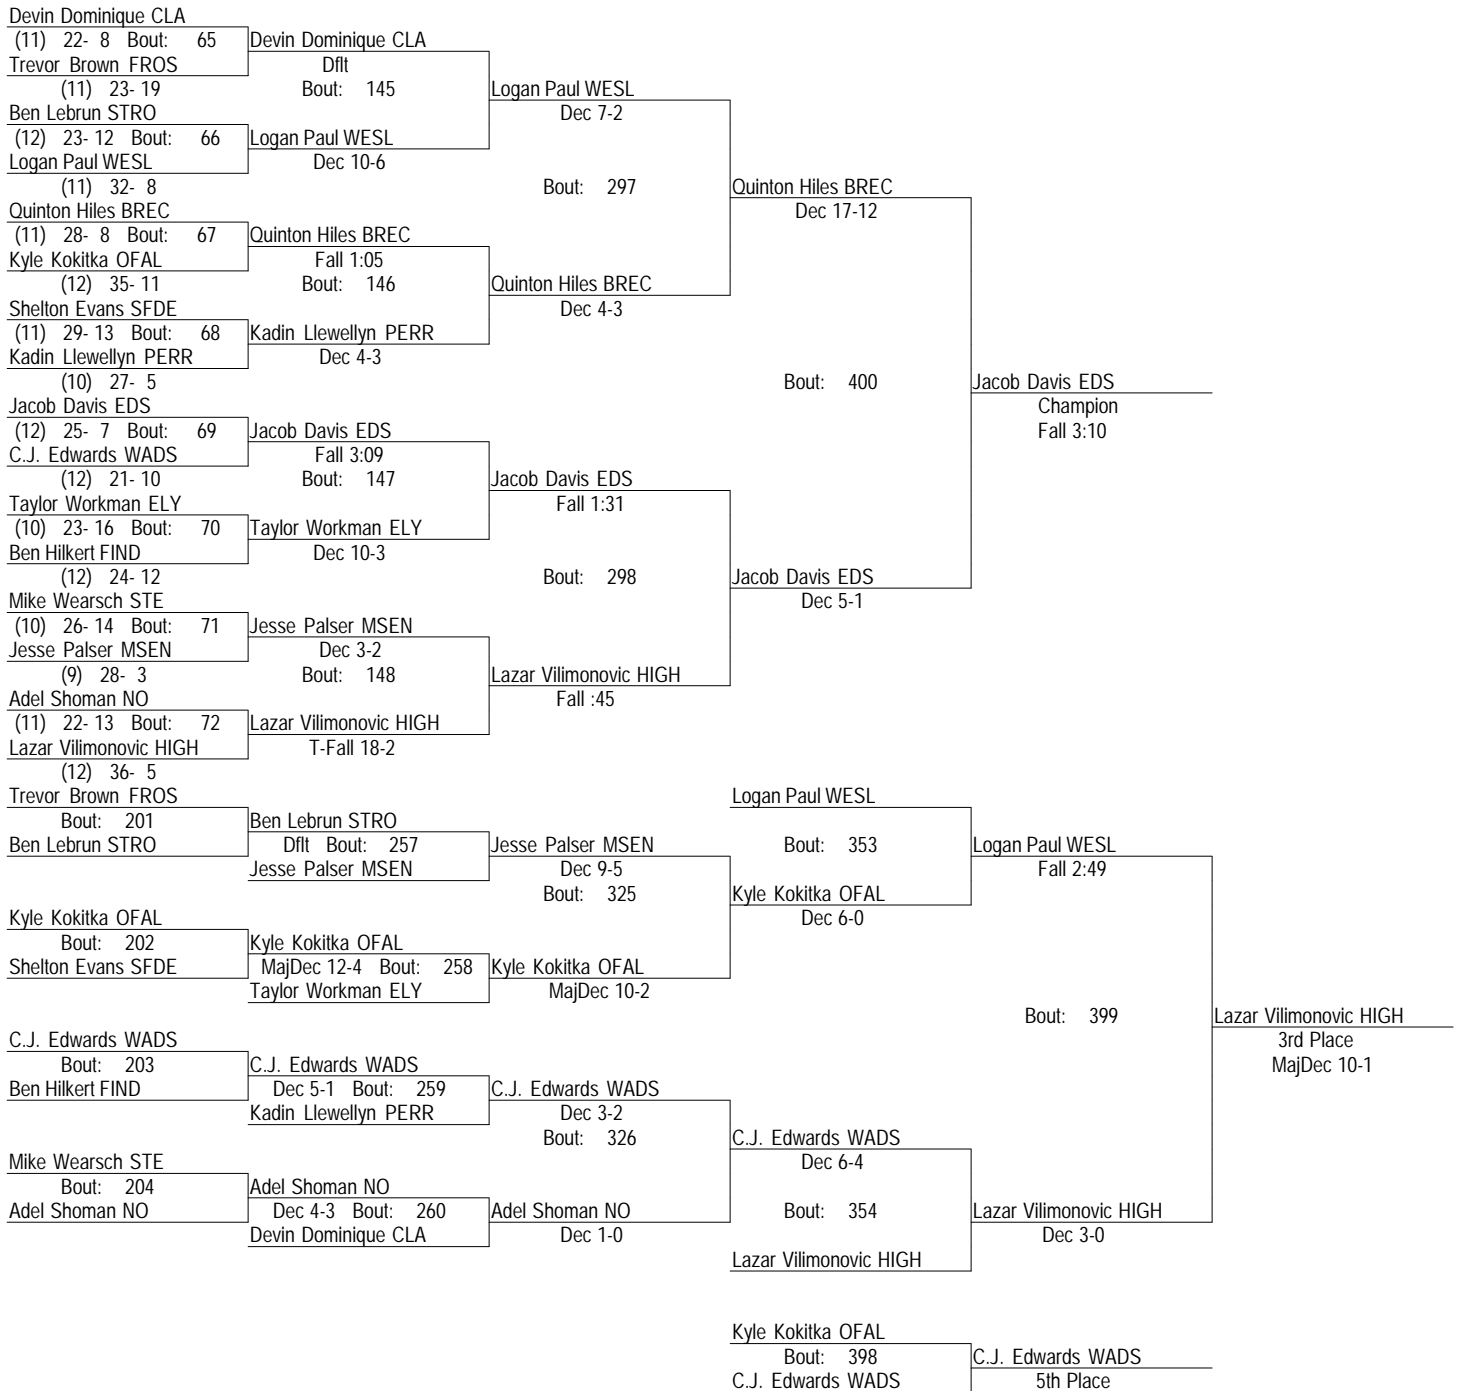

Ashland Div. I District

February 24 & 25, 2012

160

- Place Winners -
1st Jacob Davis EDS (12) 29- 7
2nd Quinton Hiles BREC (11) 31- 9
3rd Lazar Vilimonovic HIGH (12) 40- 6
4th Logan Paul WESL (11) 35- 10

- Place Winners -
5th C.J. Edwards WADS (12) 25- 12
6th Kyle Kokitka OFAL (12) 38- 14