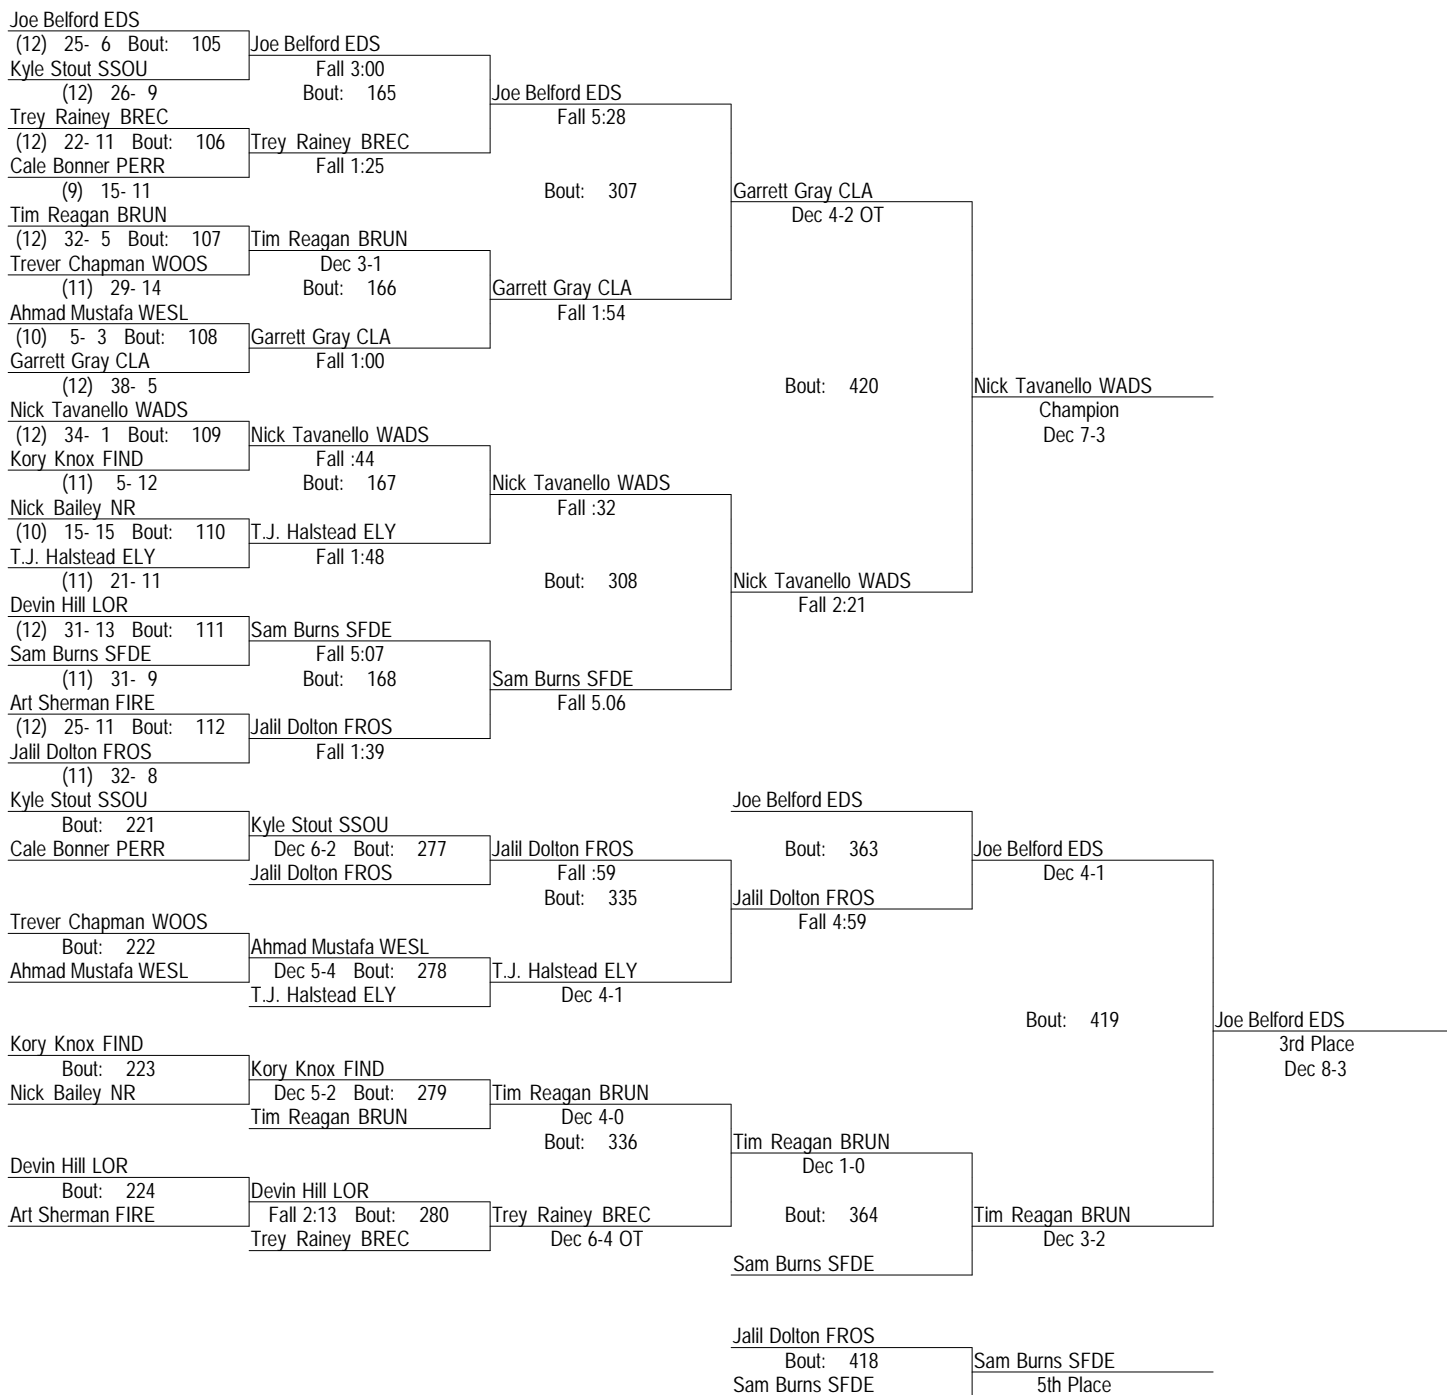

Ashland Div. I District

February 24 & 25, 2012

285

- Place Winners -

- 1st Nick Tavanello WADS (12) 38- 1
- 2nd Garrett Gray CLA (12) 41- 6
- 3rd Joe Belford EDS (12) 29- 7
- 4th Tim Reagan BRUN (12) 36- 7

- Place Winners -

- 5th Sam Burns SFDE (11) 34- 11
- 6th Jalil Dolton FROS (11) 35- 11