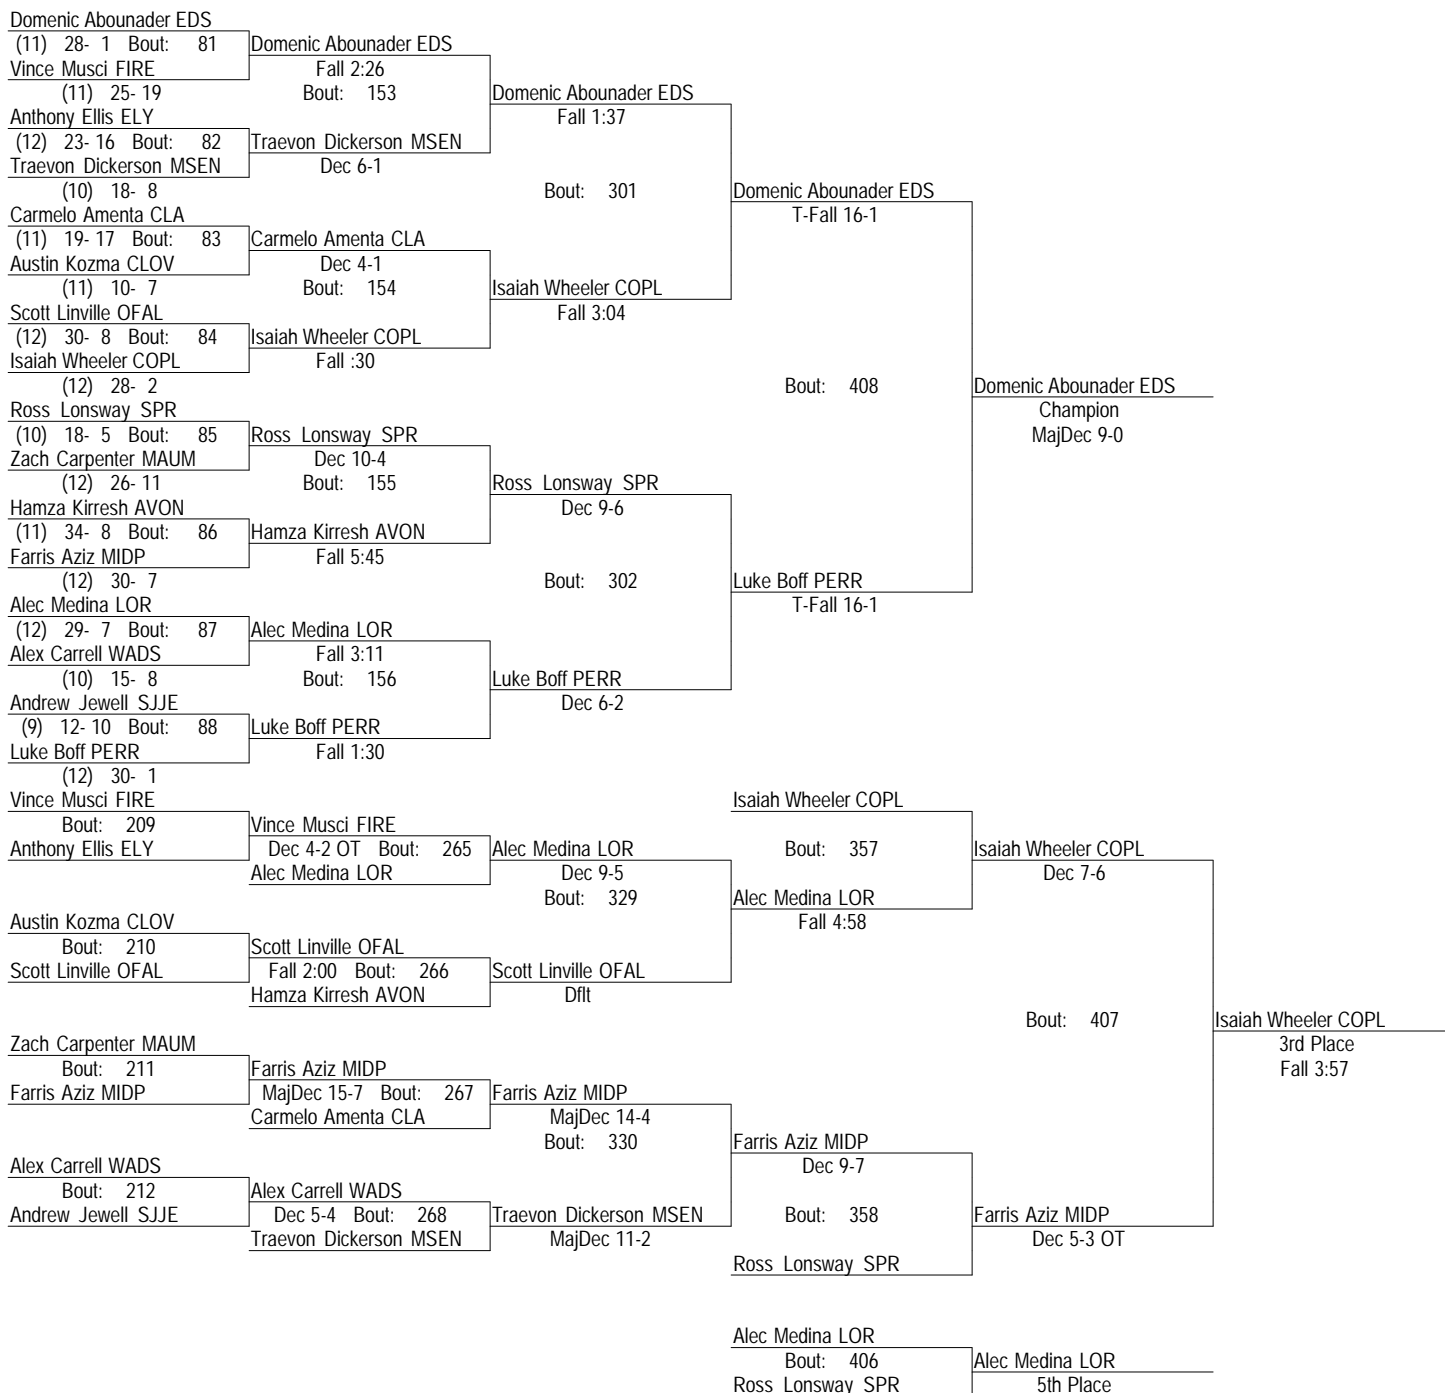

Ashland Div. I District

February 24 & 25, 2012

182

- Place Winners -
1st Domenic Abounader EDS
2nd Luke Boff PERR
3rd Isaiah Wheeler COPL
4th Farris Aziz MIDP

(11) 32- 1
(12) 33- 2
(12) 32- 3
(12) 34- 9

- Place Winners -
5th Alec Medina LOR
6th Ross Lonsway SPR

(12) 33- 9
(10) 20- 8