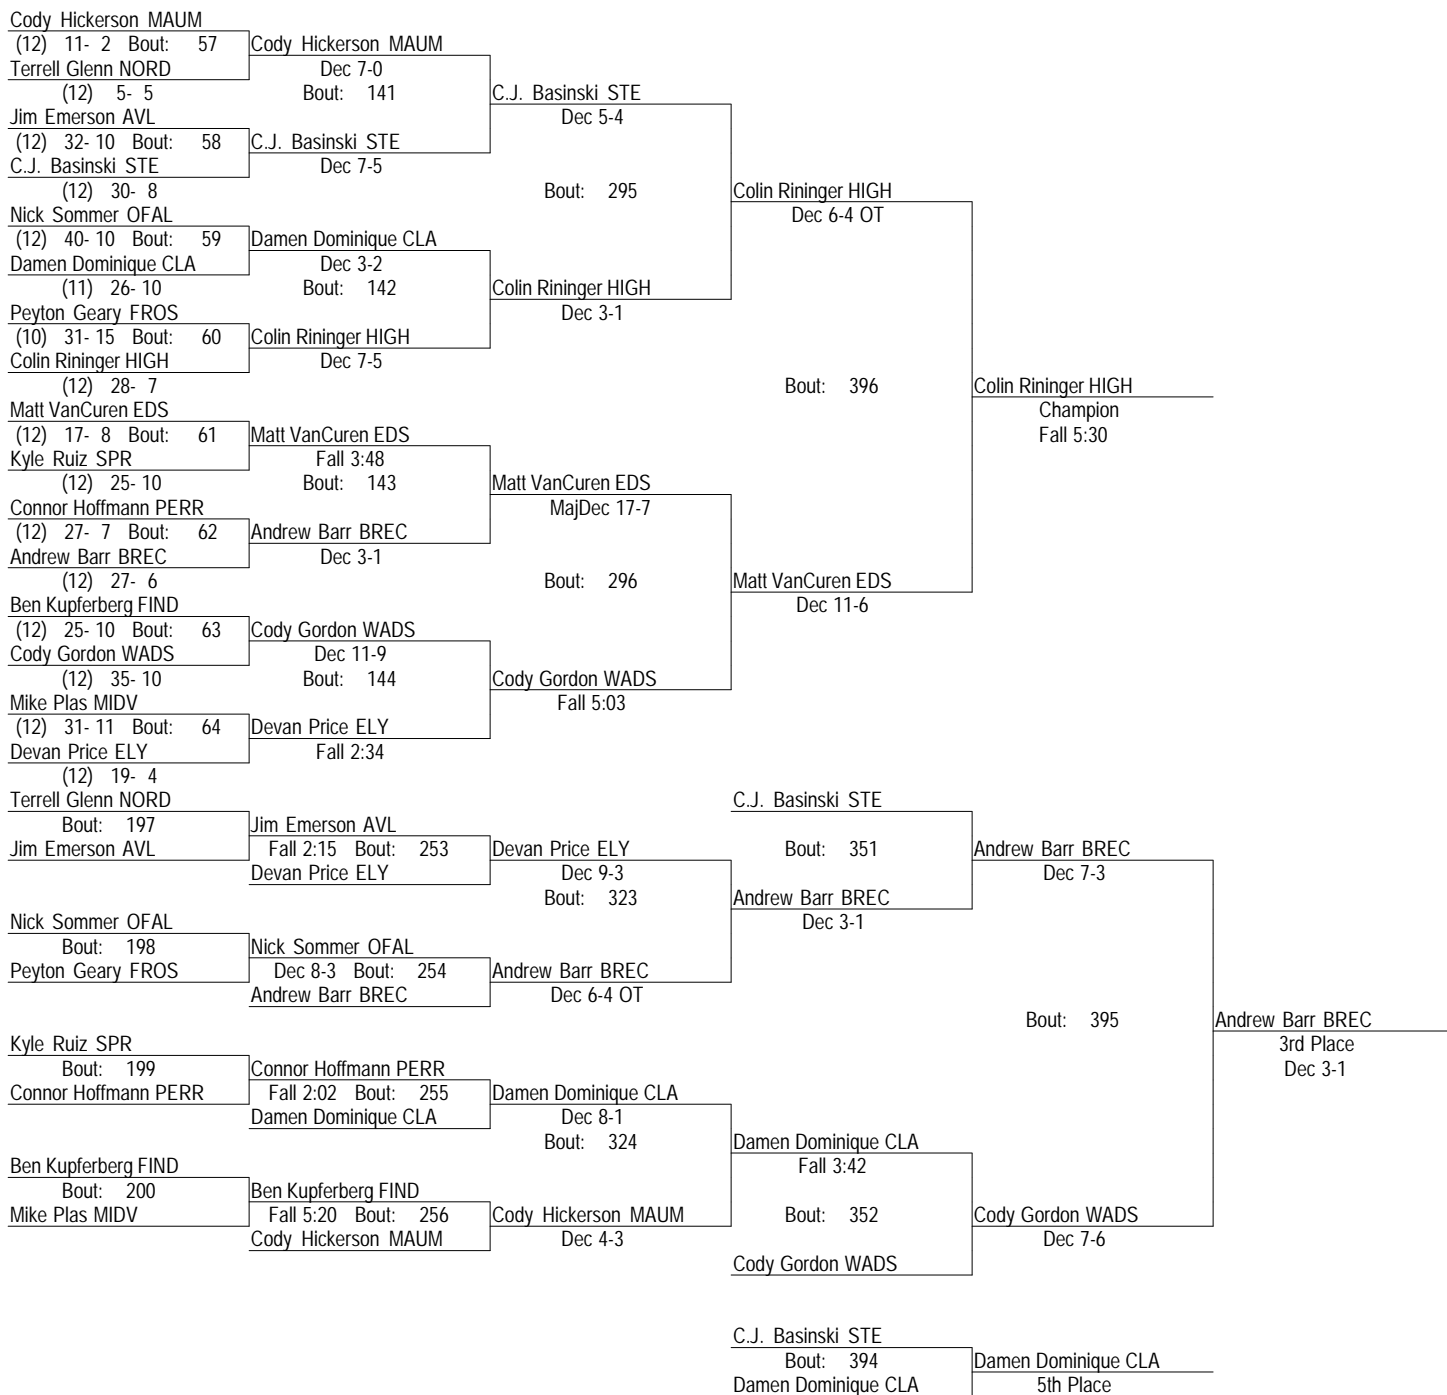

Ashland Div. I District

February 24 & 25, 2012

152

- Place Winners -

- 1st Colin Rininger HIGH (12) 32- 7
- 2nd Matt VanCuren EDS (12) 20- 9
- 3rd Andrew Barr BREC (12) 32- 7
- 4th Cody Gordon WADS (12) 38- 12

- Place Winners -

- 5th Damen Dominique CLA (11) 30- 12
- 6th C.J. Basinski STE (12) 32- 11