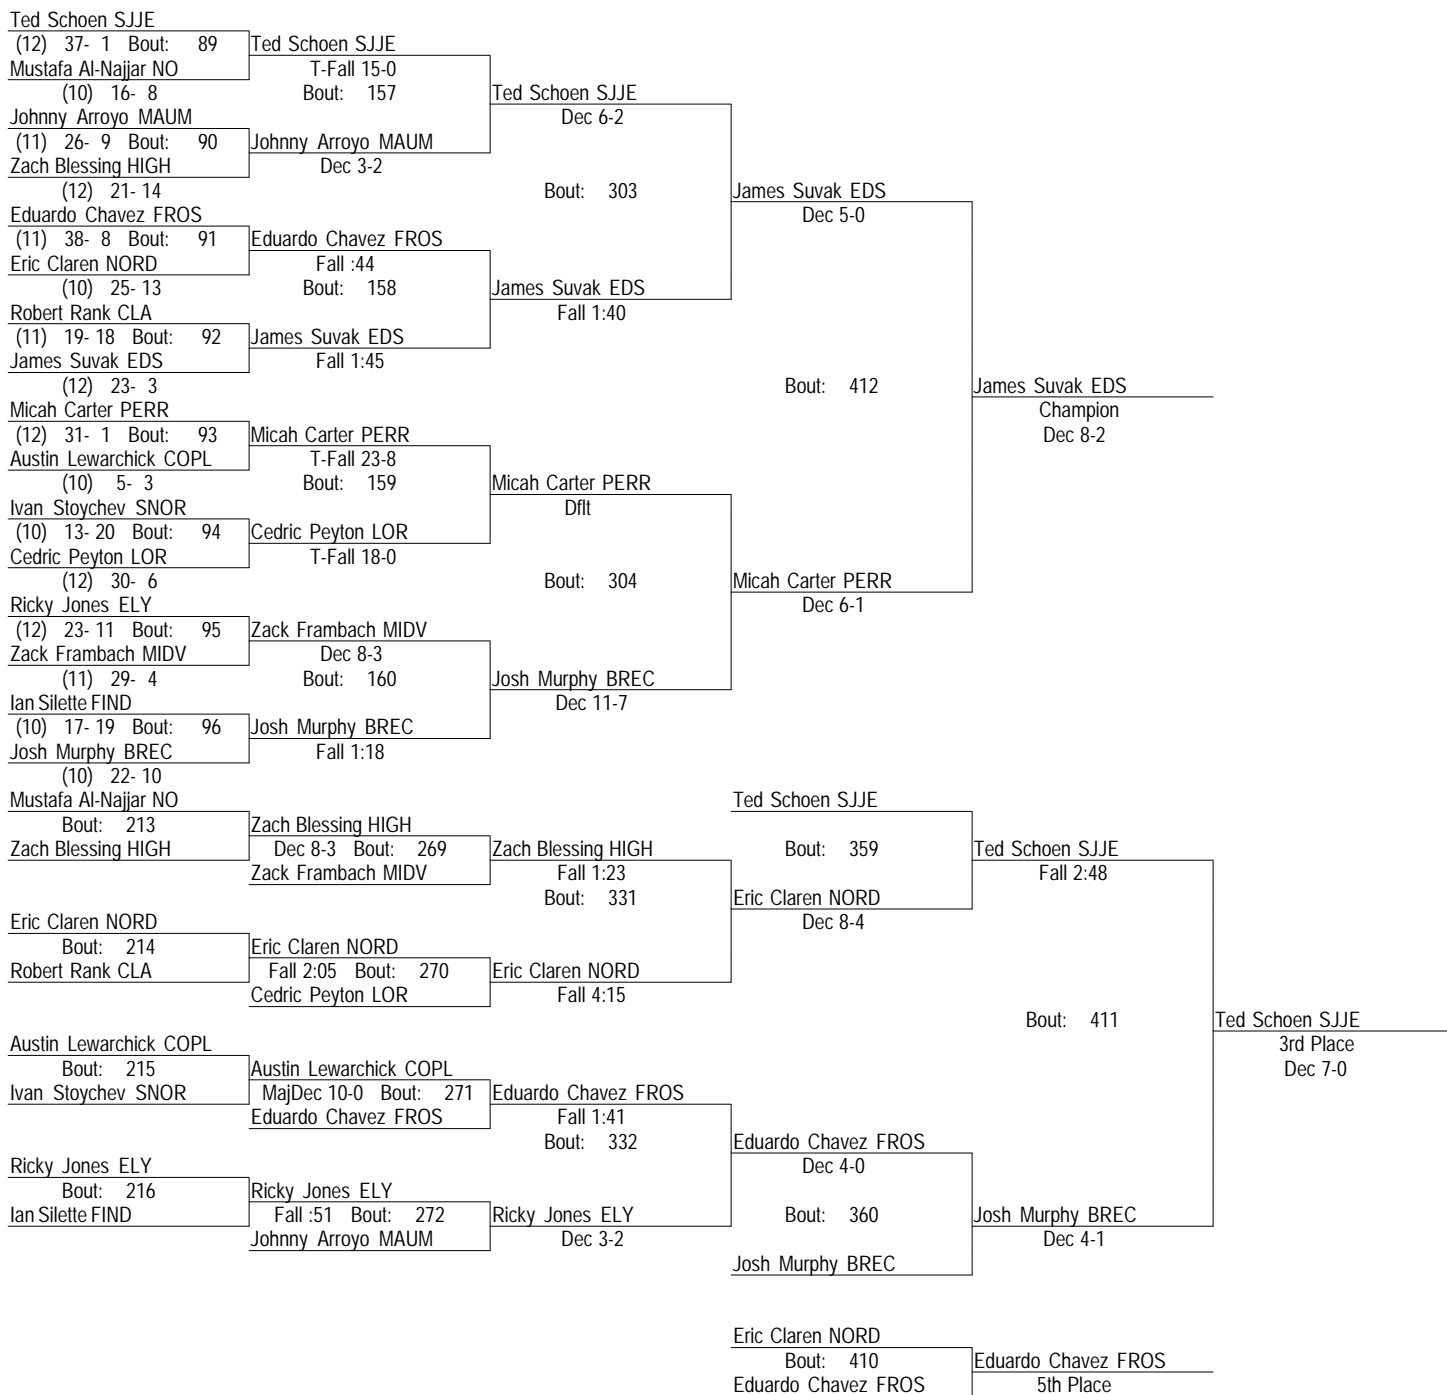

(11) 32- 1
 (12) 33- 2
 (12) 32- 3
 (12) 34- 9

- Place Winners -
 5th Alec Medina LOR
 6th Ross Lonsway SPR

(12) 33- 9
 (10) 20- 8

Ashland Div. I District

February 24 & 25, 2012

195

- Place Winners -

1st James Suvak EDS (12) 27- 3
 2nd Micah Carter PERR (12) 34- 2
 3rd Ted Schoen SJJE (12) 41- 2
 4th Josh Murphy BREC (10) 25- 12