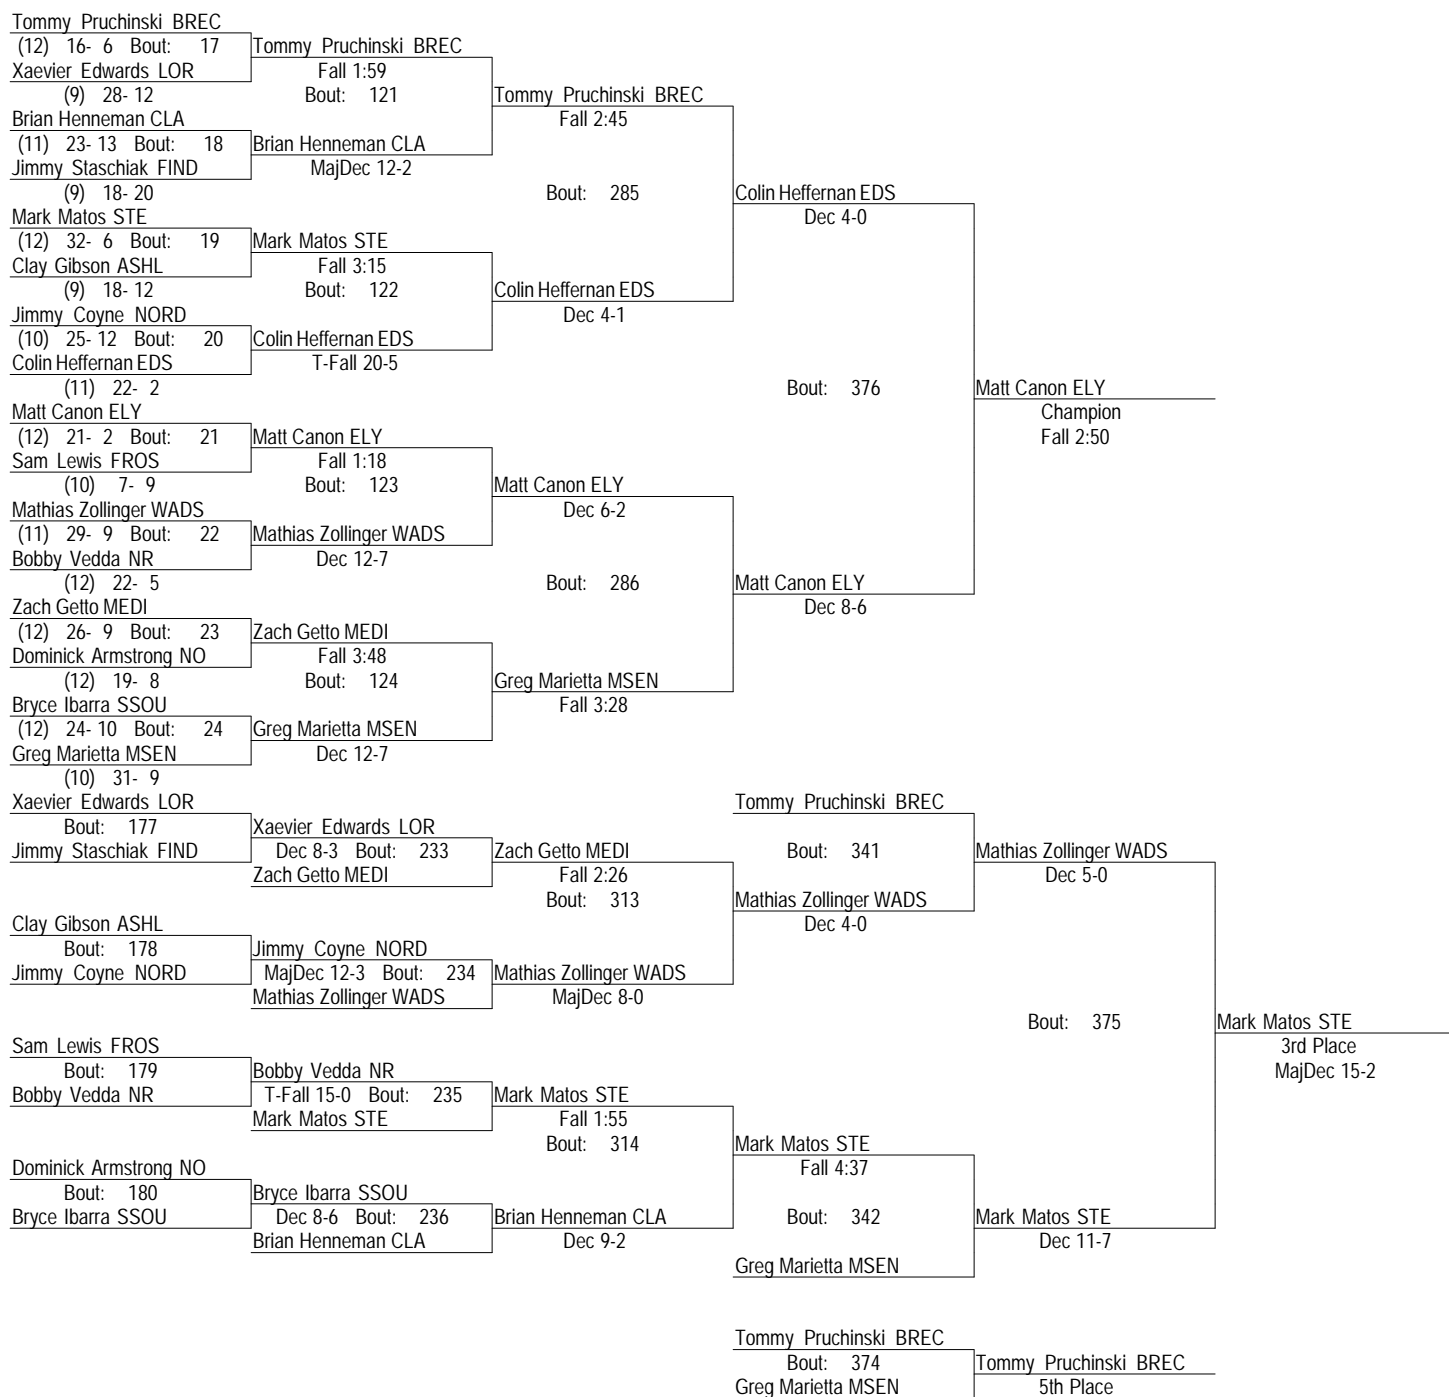

Ashland Div. I District

February 24 & 25, 2012

120

- Place Winners -

1st Matt Canon ELY (12) 25- 2
2nd Colin Heffernan EDS (11) 25- 3
3rd Mark Matos STE (12) 37- 7
4th Mathias Zollinger WADS (11) 33- 11

- Place Winners -

5th Tommy Pruchinski BREC (12) 19- 8
6th Greg Marietta MSEN (10) 33- 12