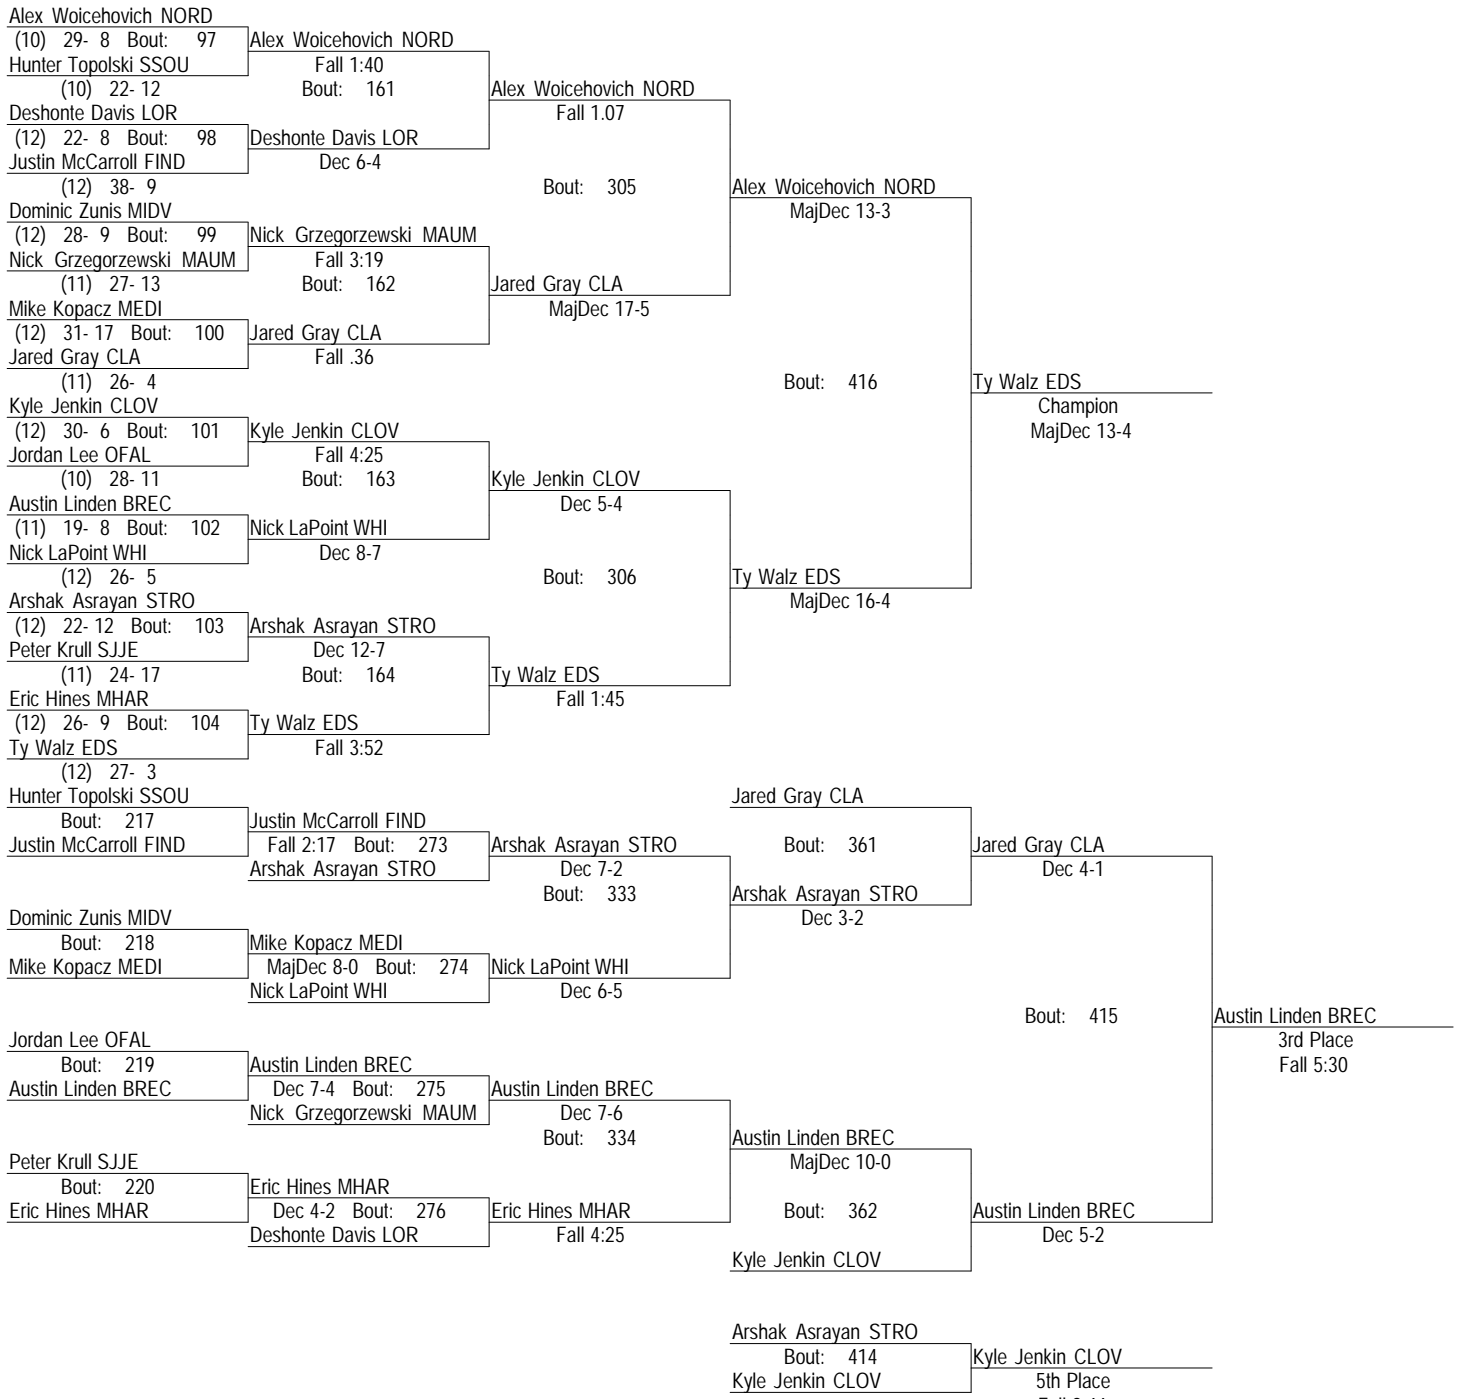

Ashland Div. I District

February 24 & 25, 2012

220

- Place Winners -
1st Ty Walz EDS (12) 31- 3
2nd Alex Woicehovich NORD (10) 32- 9
3rd Austin Linden BREC (11) 24- 9
4th Jared Gray CLA (11) 29- 6

- Place Winners -
5th Kyle Jenkin CLOV (12) 33- 8
6th Arshak Asrayan STRO (12) 25- 15