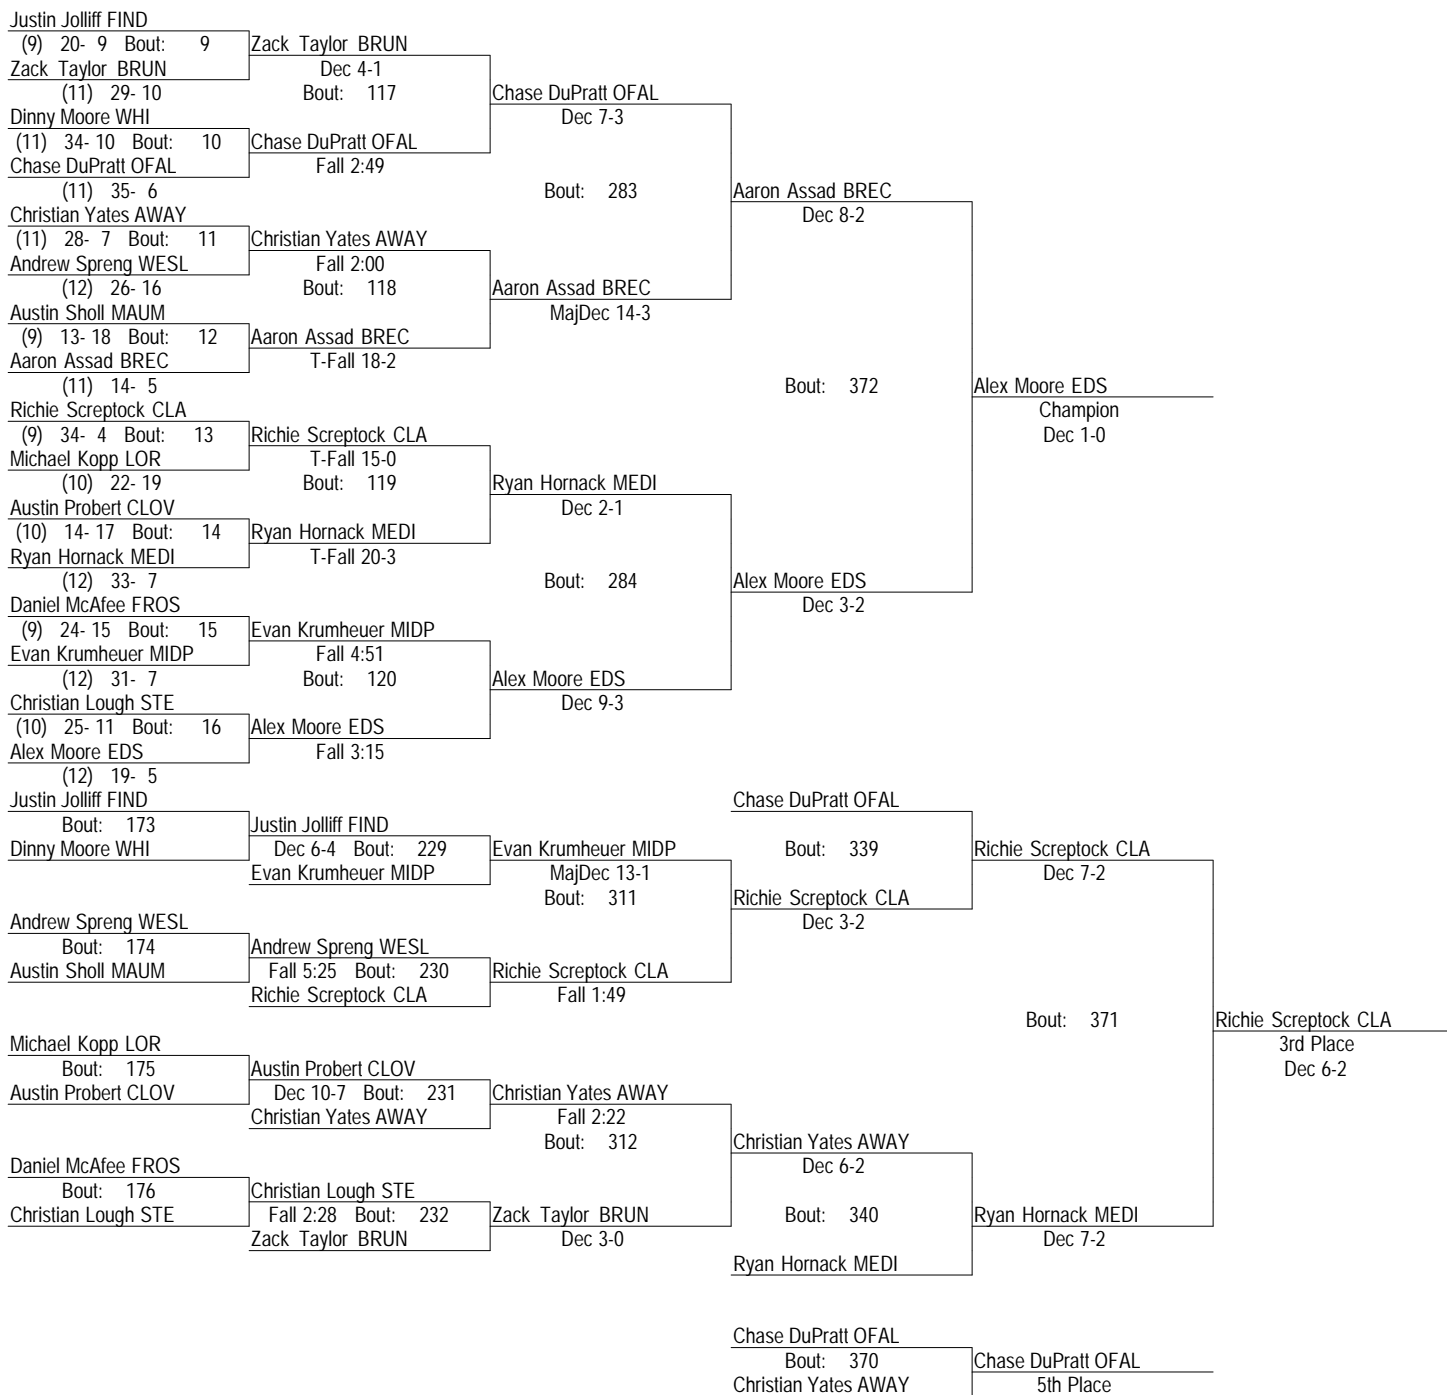

- Place Winners -

- 5th Dominic Diaz LOR
- 6th Connor Gray WADS

- (12) 32- 11
- (9) 32- 15

Ashland Div. I District

February 24 & 25, 2012

113

- Place Winners -
 1st Alex Moore EDS (12) 23- 5
 2nd Aaron Assad BREC (11) 17- 6
 3rd Richie Screptock CLA (9) 39- 5
 4th Ryan Hornack MEDI (12) 36- 9