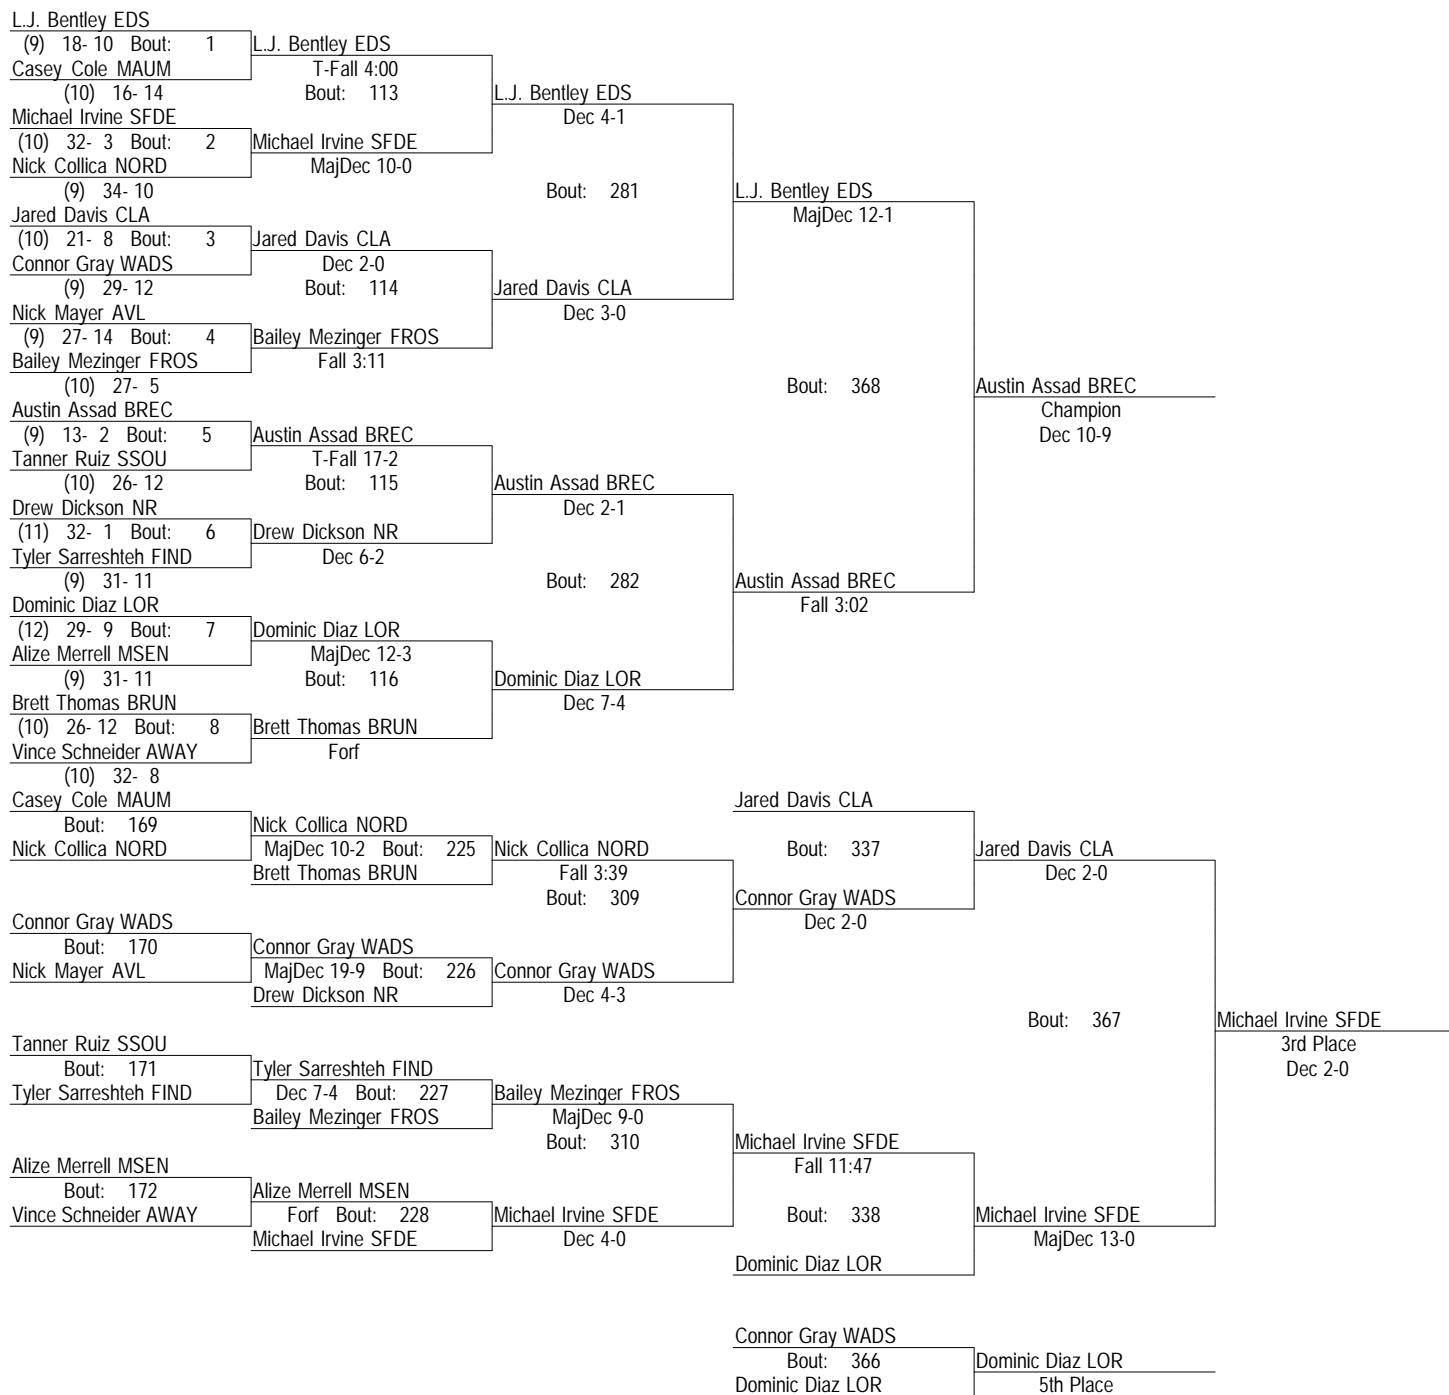

Ashland Div. I District

February 24 & 25, 2012

106

- Place Winners -

- 1st Austin Assad BREC
- 2nd L.J. Bentley EDS
- 3rd Michael Irvine SFDE
- 4th Jared Davis CLA

- (9) 17- 2
- (9) 21- 11
- (10) 37- 4
- (10) 24- 10