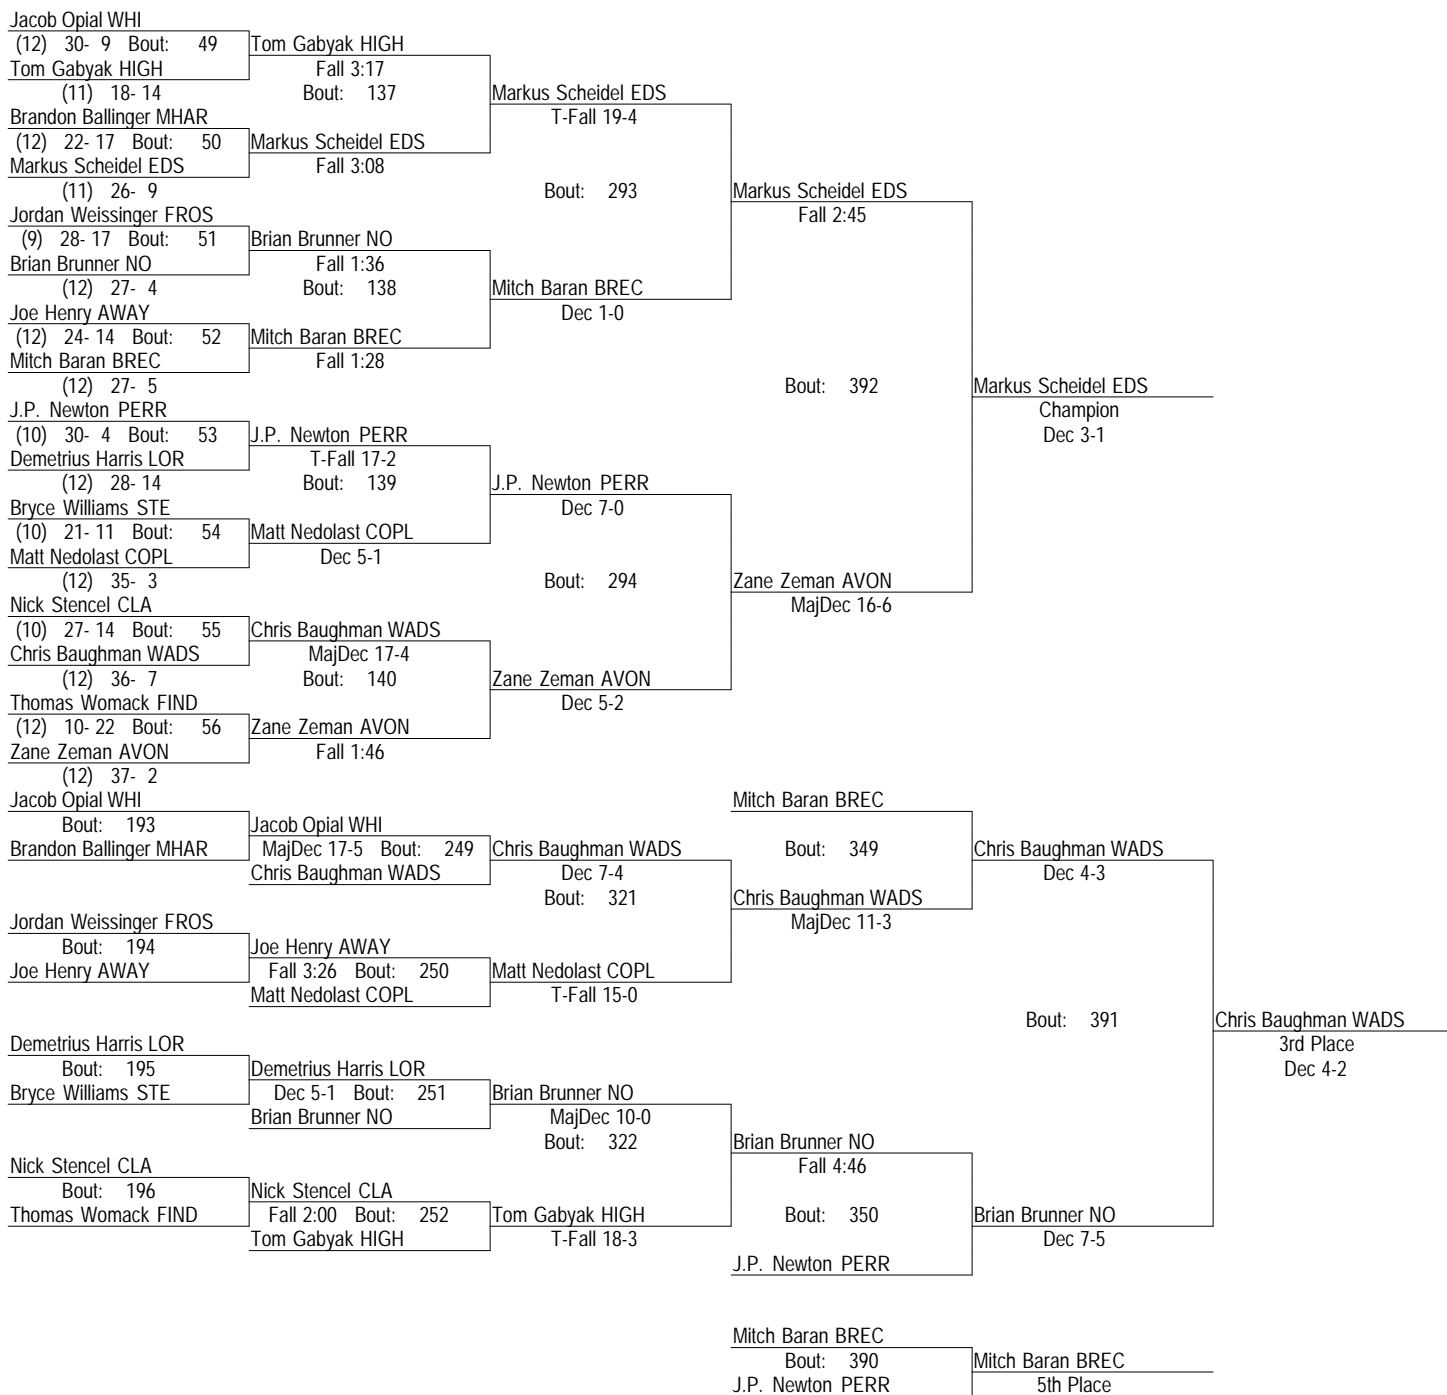

Ashland Div. I District

February 24 & 25, 2012

145

- Place Winners -

- 1st Markus Scheidel EDS (11) 30- 9
- 2nd Zane Zeman AVON (12) 40- 3
- 3rd Chris Baughman WADS (12) 41- 8
- 4th Brian Brunner NO (12) 31- 6

- Place Winners -

- 5th Mitch Baran BREC (12) 30- 7
- 6th J.P. Newton PERR (10) 32- 7