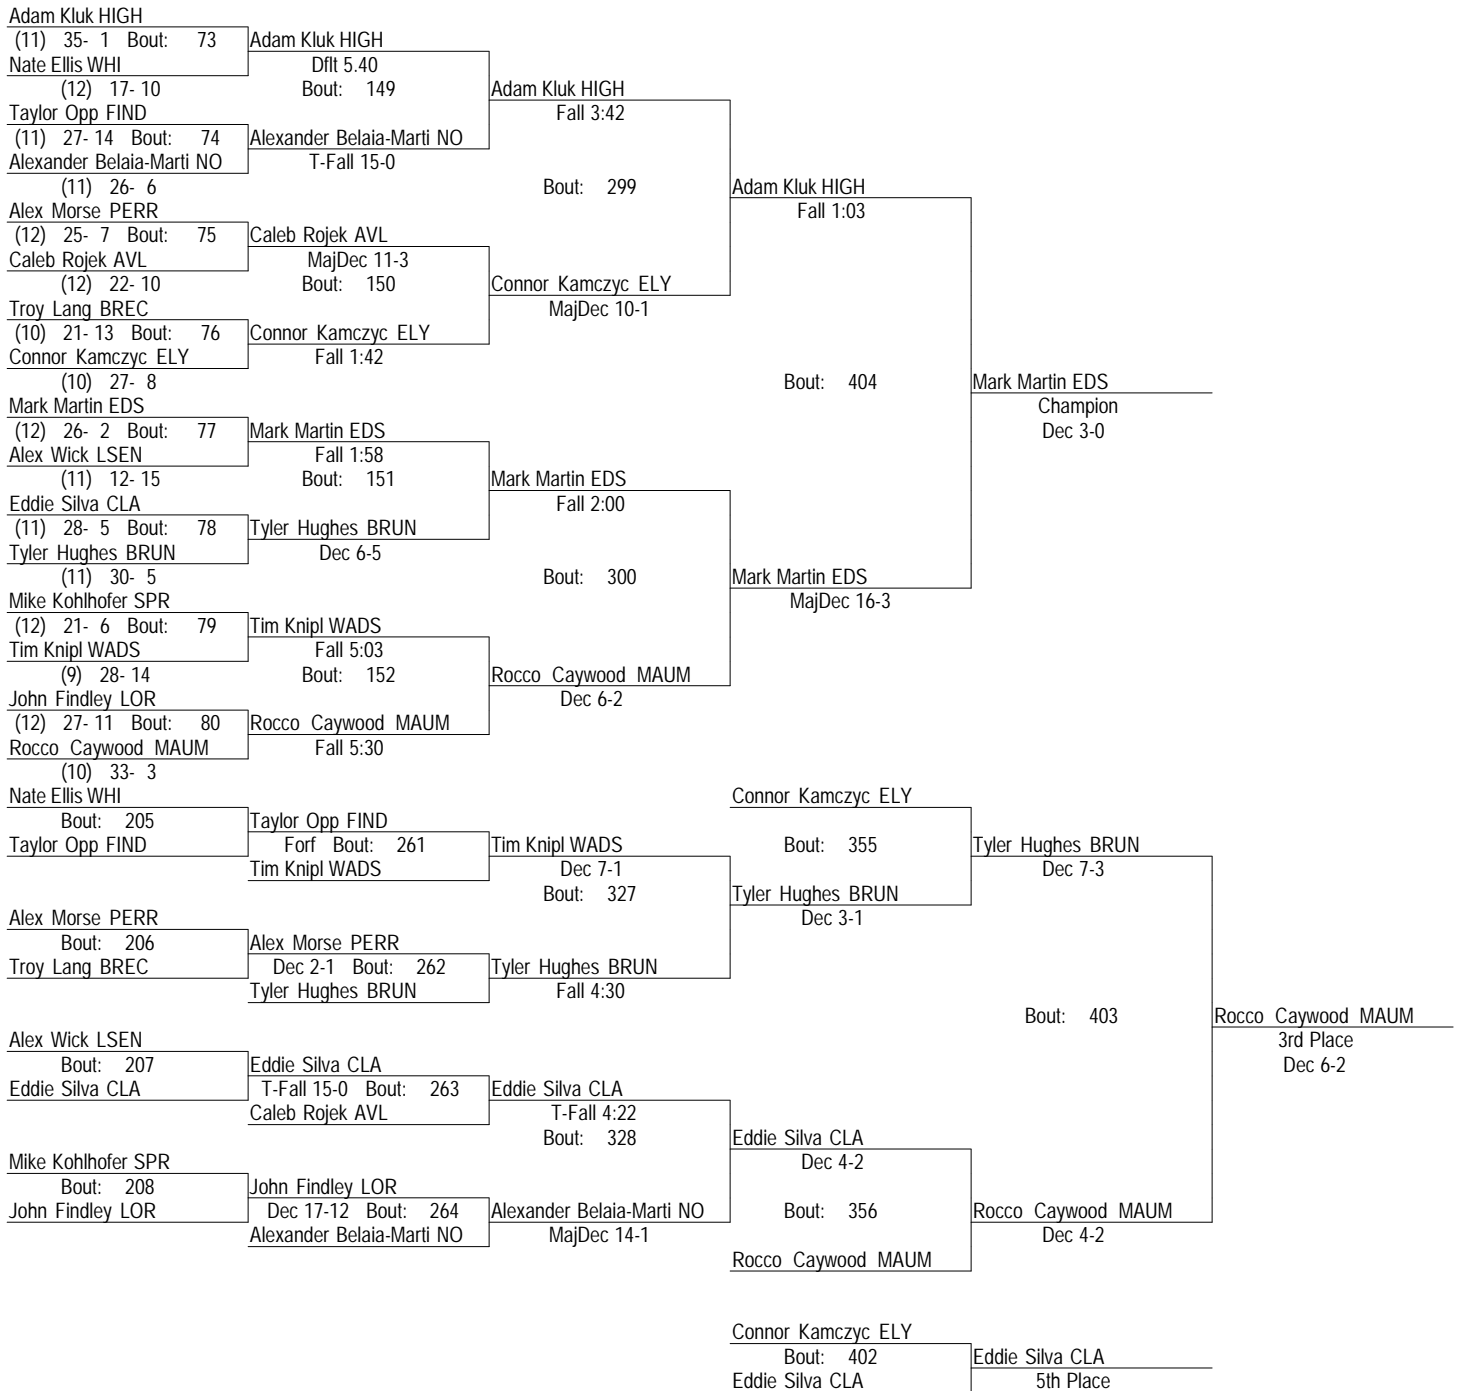

Ashland Div. I District

February 24 & 25, 2012

170

- Place Winners -
1st Mark Martin EDS (12) 30- 2
2nd Adam Kluk HIGH (11) 38- 2
3rd Rocco Caywood MAUM (10) 37- 4
4th Tyler Hughes BRUN (11) 34- 7

- Place Winners -
5th Eddie Silva CLA (11) 32- 7
6th Connor Kamczyc ELY (10) 29- 10