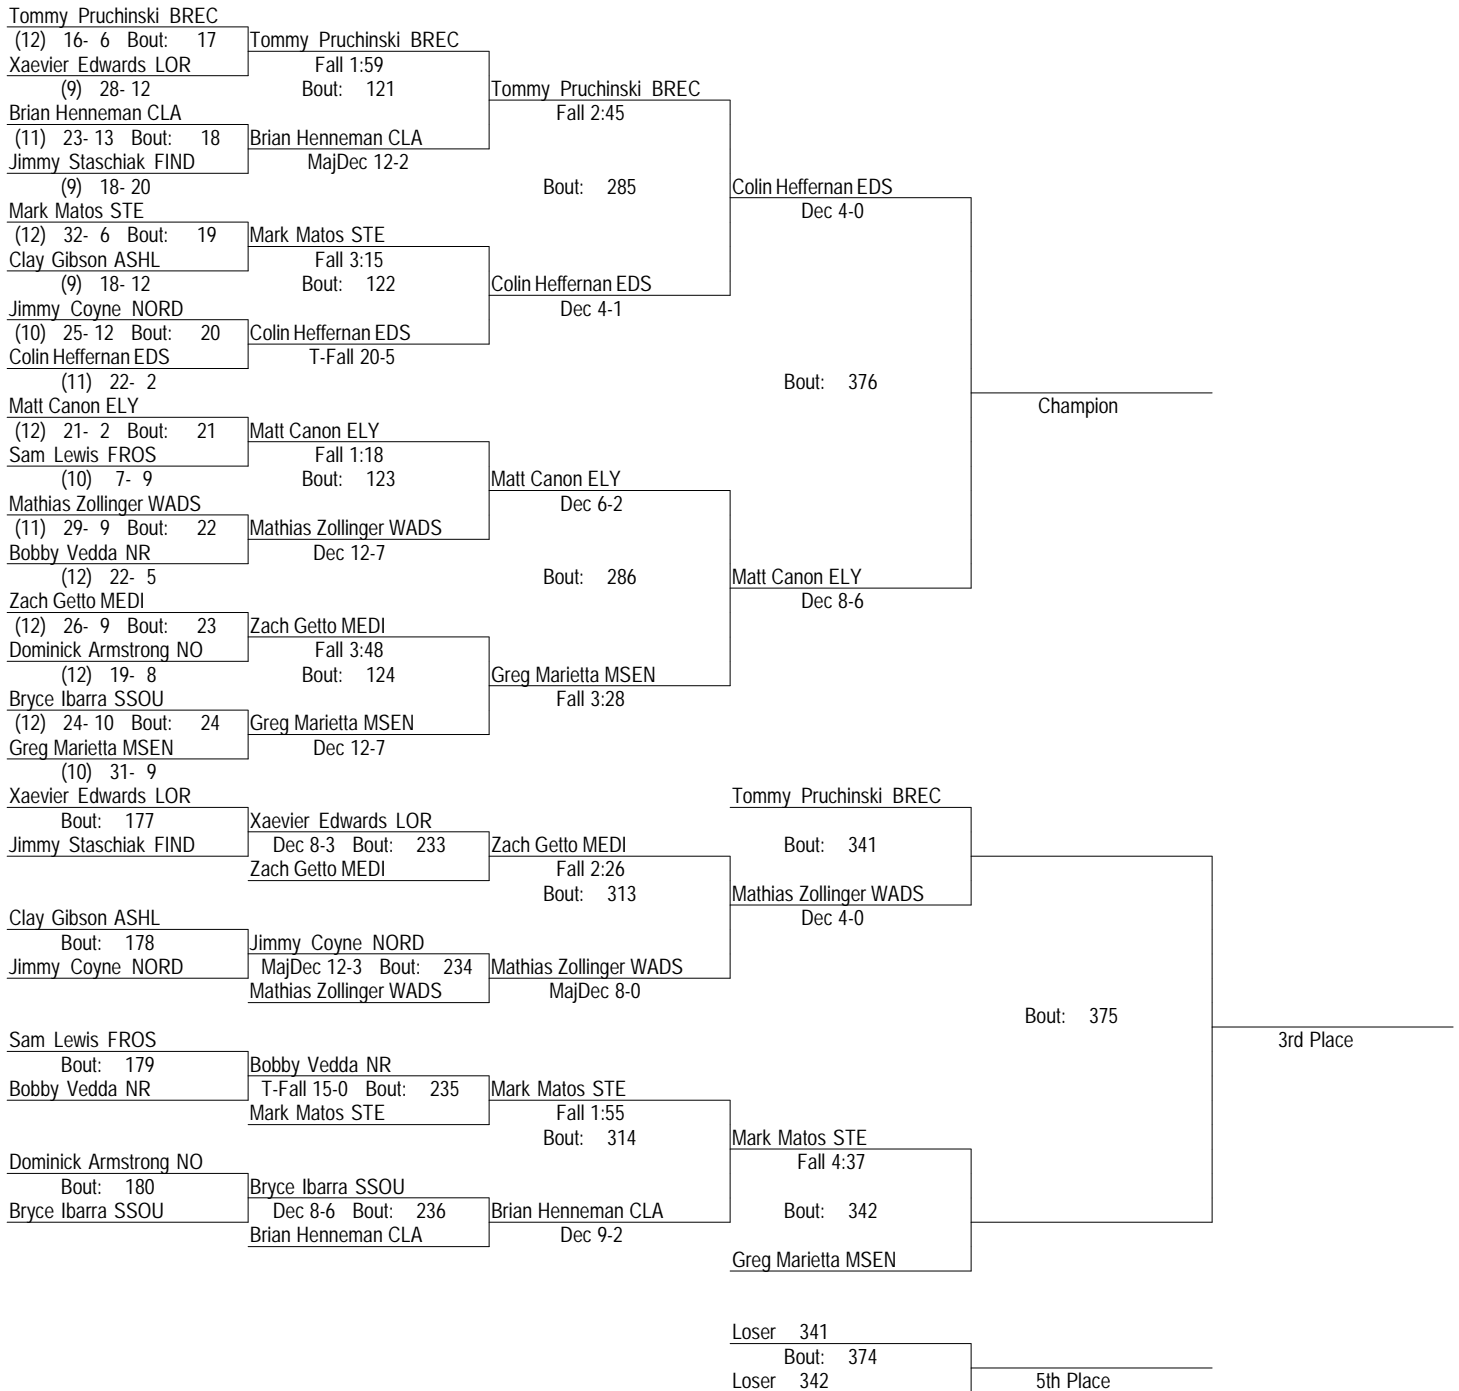

Ashland Div. I District
February 24 & 25, 2012
106

Ashland Div. I District
February 24 & 25, 2012
113

Ashland Div. I District

February 24 & 25, 2012

120

Ashland Div. I District

February 24 & 25, 2012

126