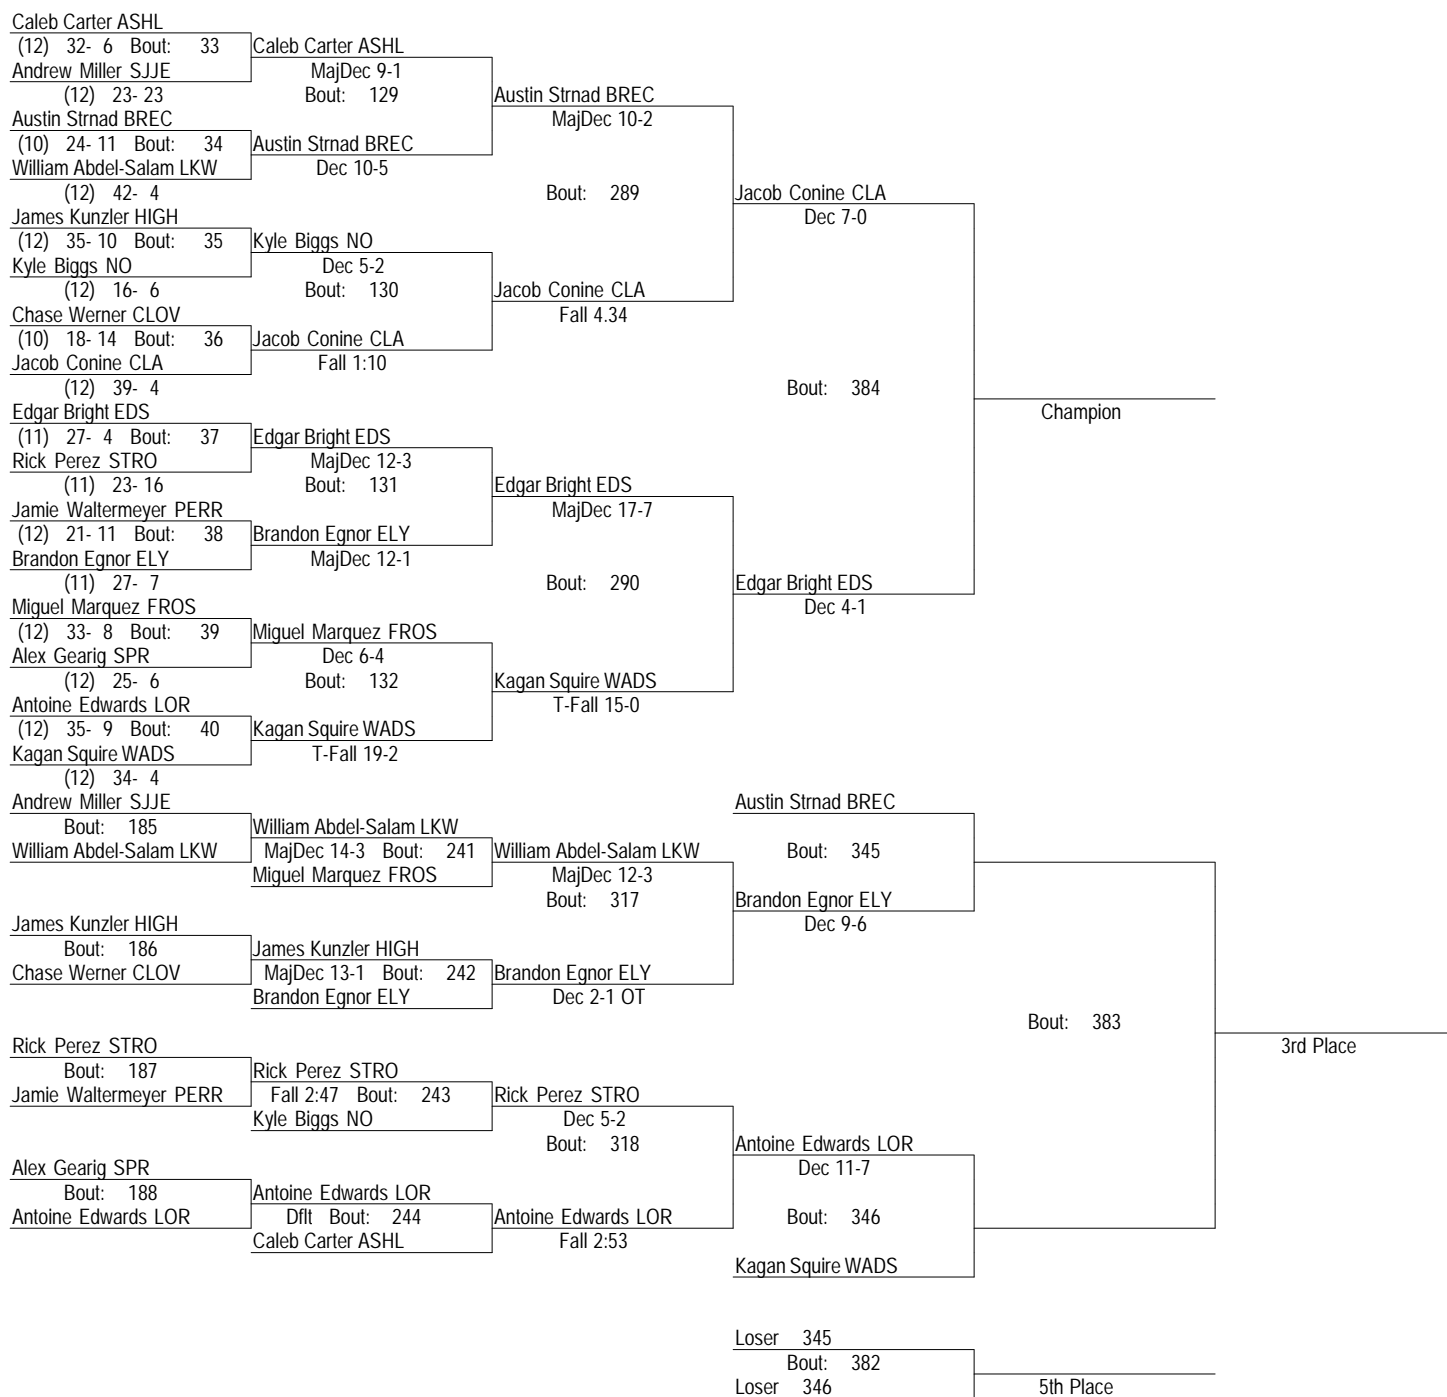

Ashland Div. I District

February 24 & 25, 2012

132