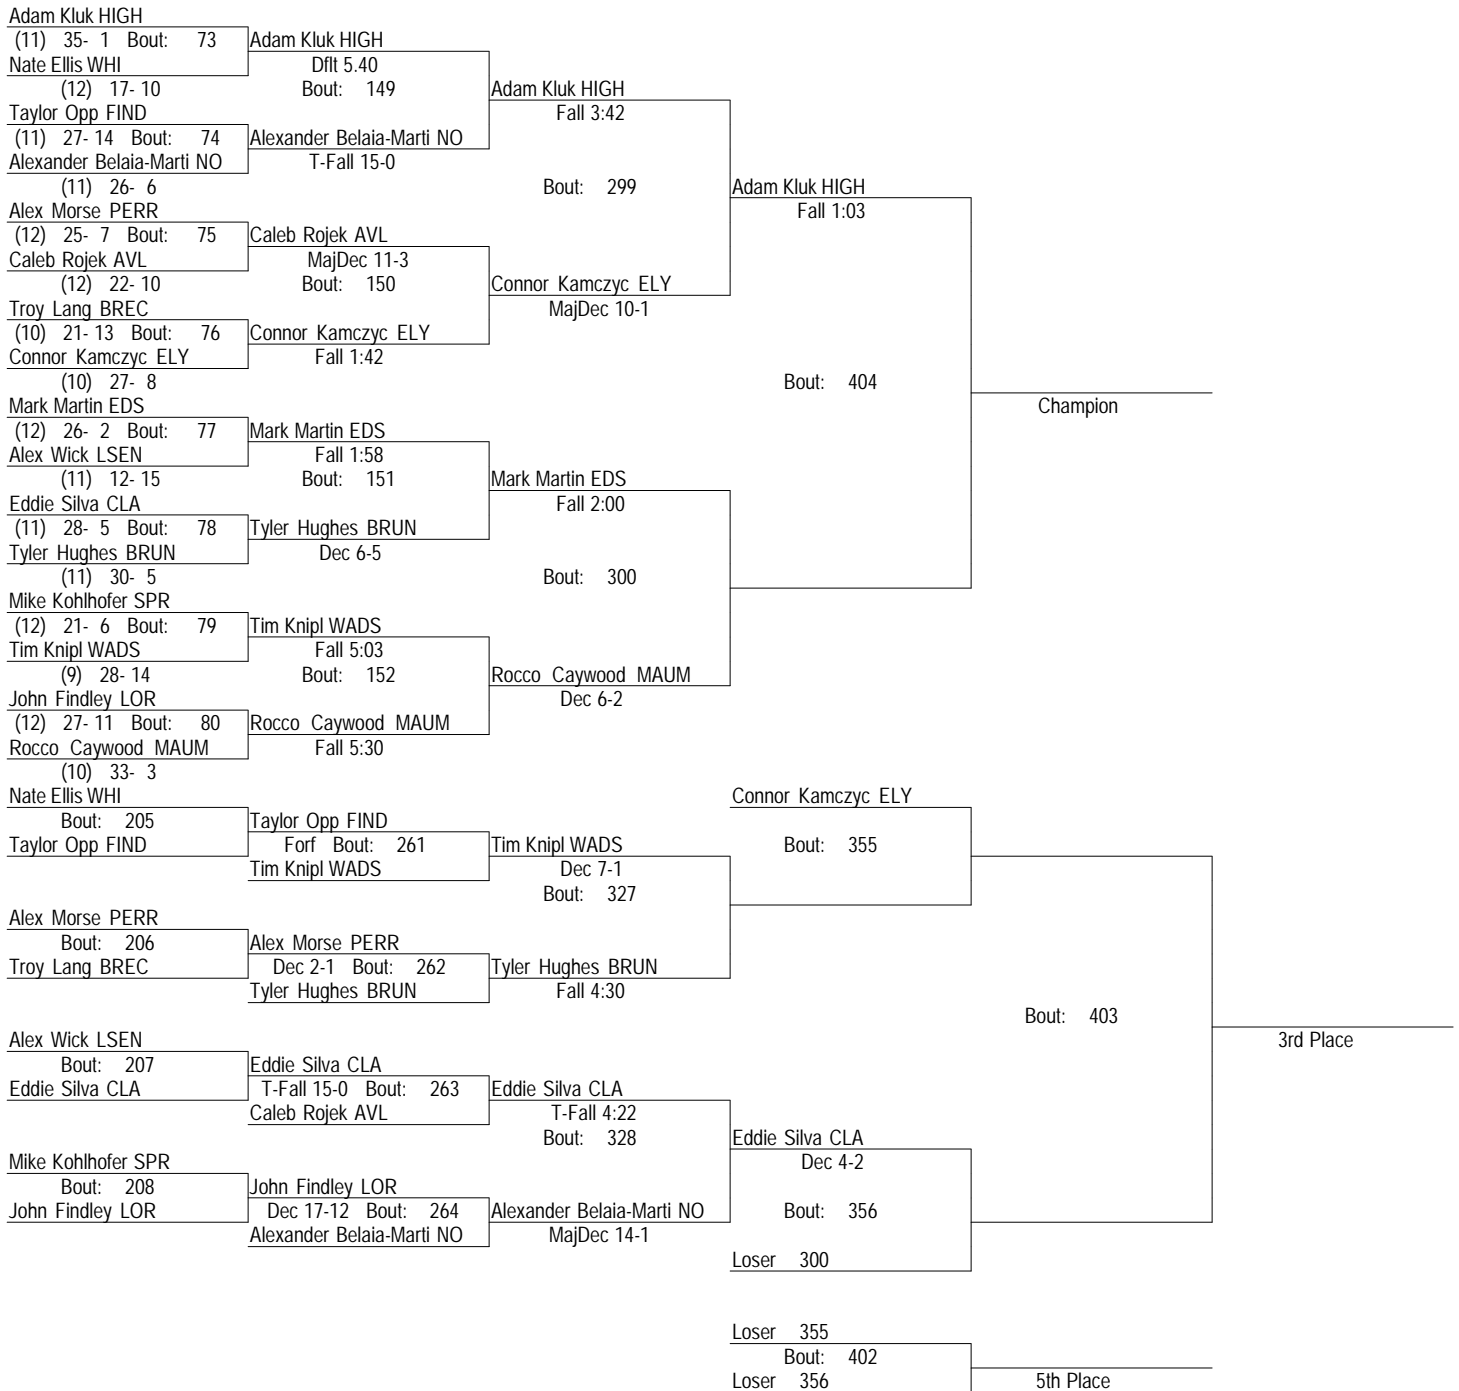

145

Ashland Div. I District

February 24 & 25, 2012

152

Ashland Div. I District

February 24 & 25, 2012

160

Ashland Div. I District
February 24 & 25, 2012
170