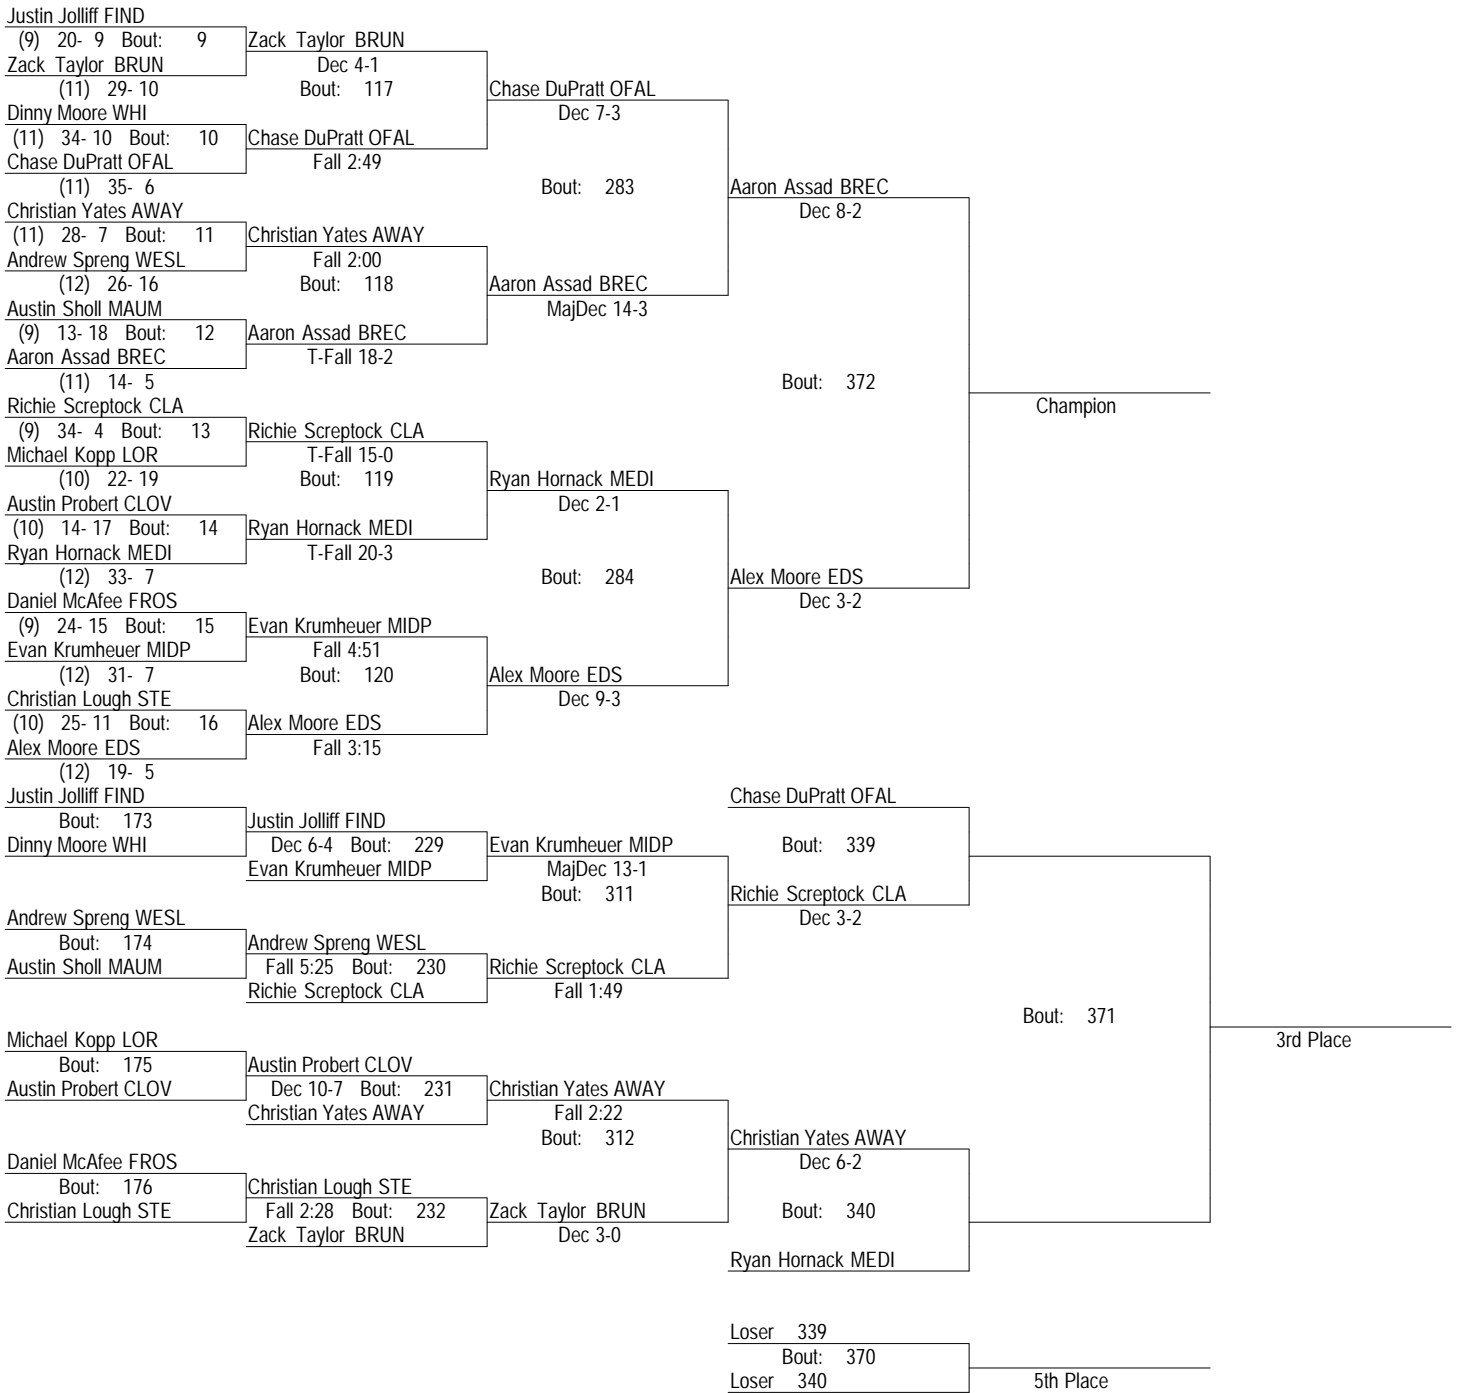

Ashland Div. I District
February 24 & 25, 2012
106

Ashland Div. I District
February 24 & 25, 2012
113

Ashland Div. I District

February 24 & 25, 2012

120

Ashland Div. I District

February 24 & 25, 2012

126