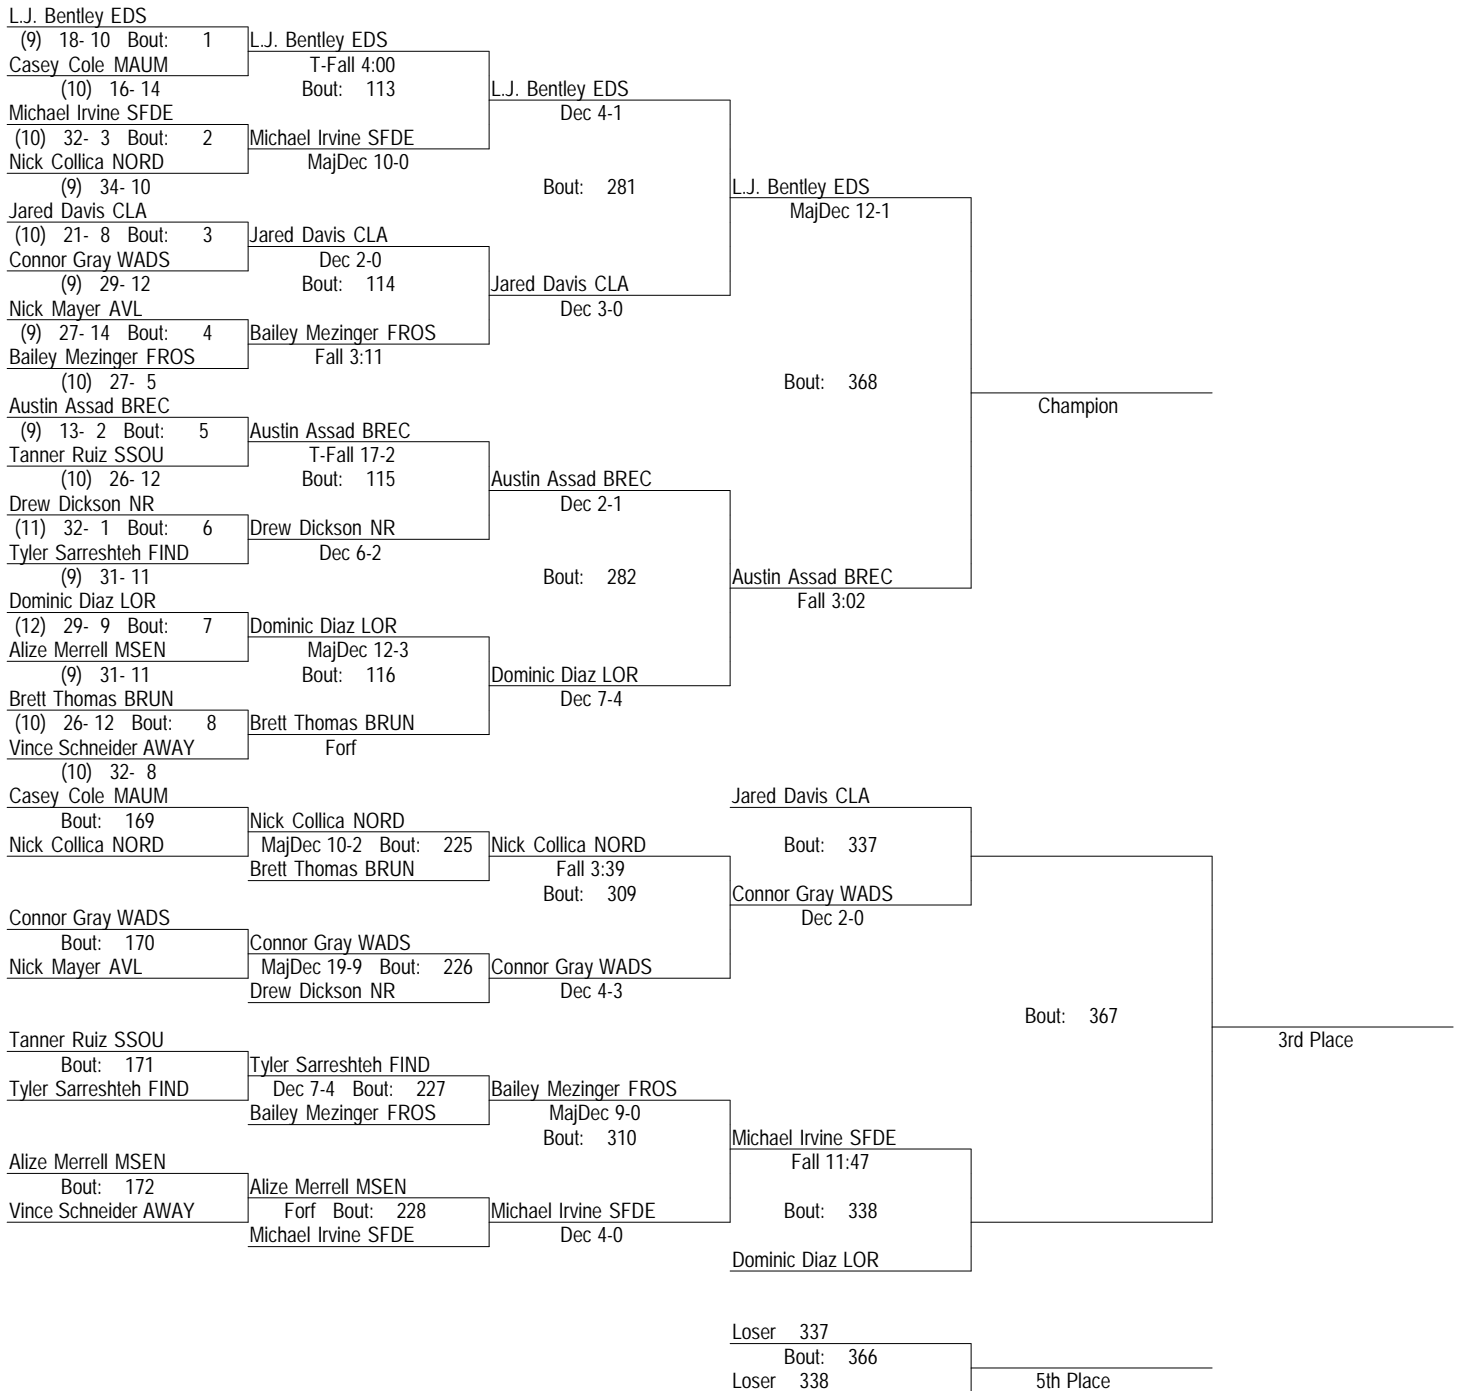

Ashland Div. I District
February 24 & 25, 2012
106

Ashland Div. I District
February 24 & 25, 2012
113

Ashland Div. I District

February 24 & 25, 2012

120

Ashland Div. I District

February 24 & 25, 2012

126