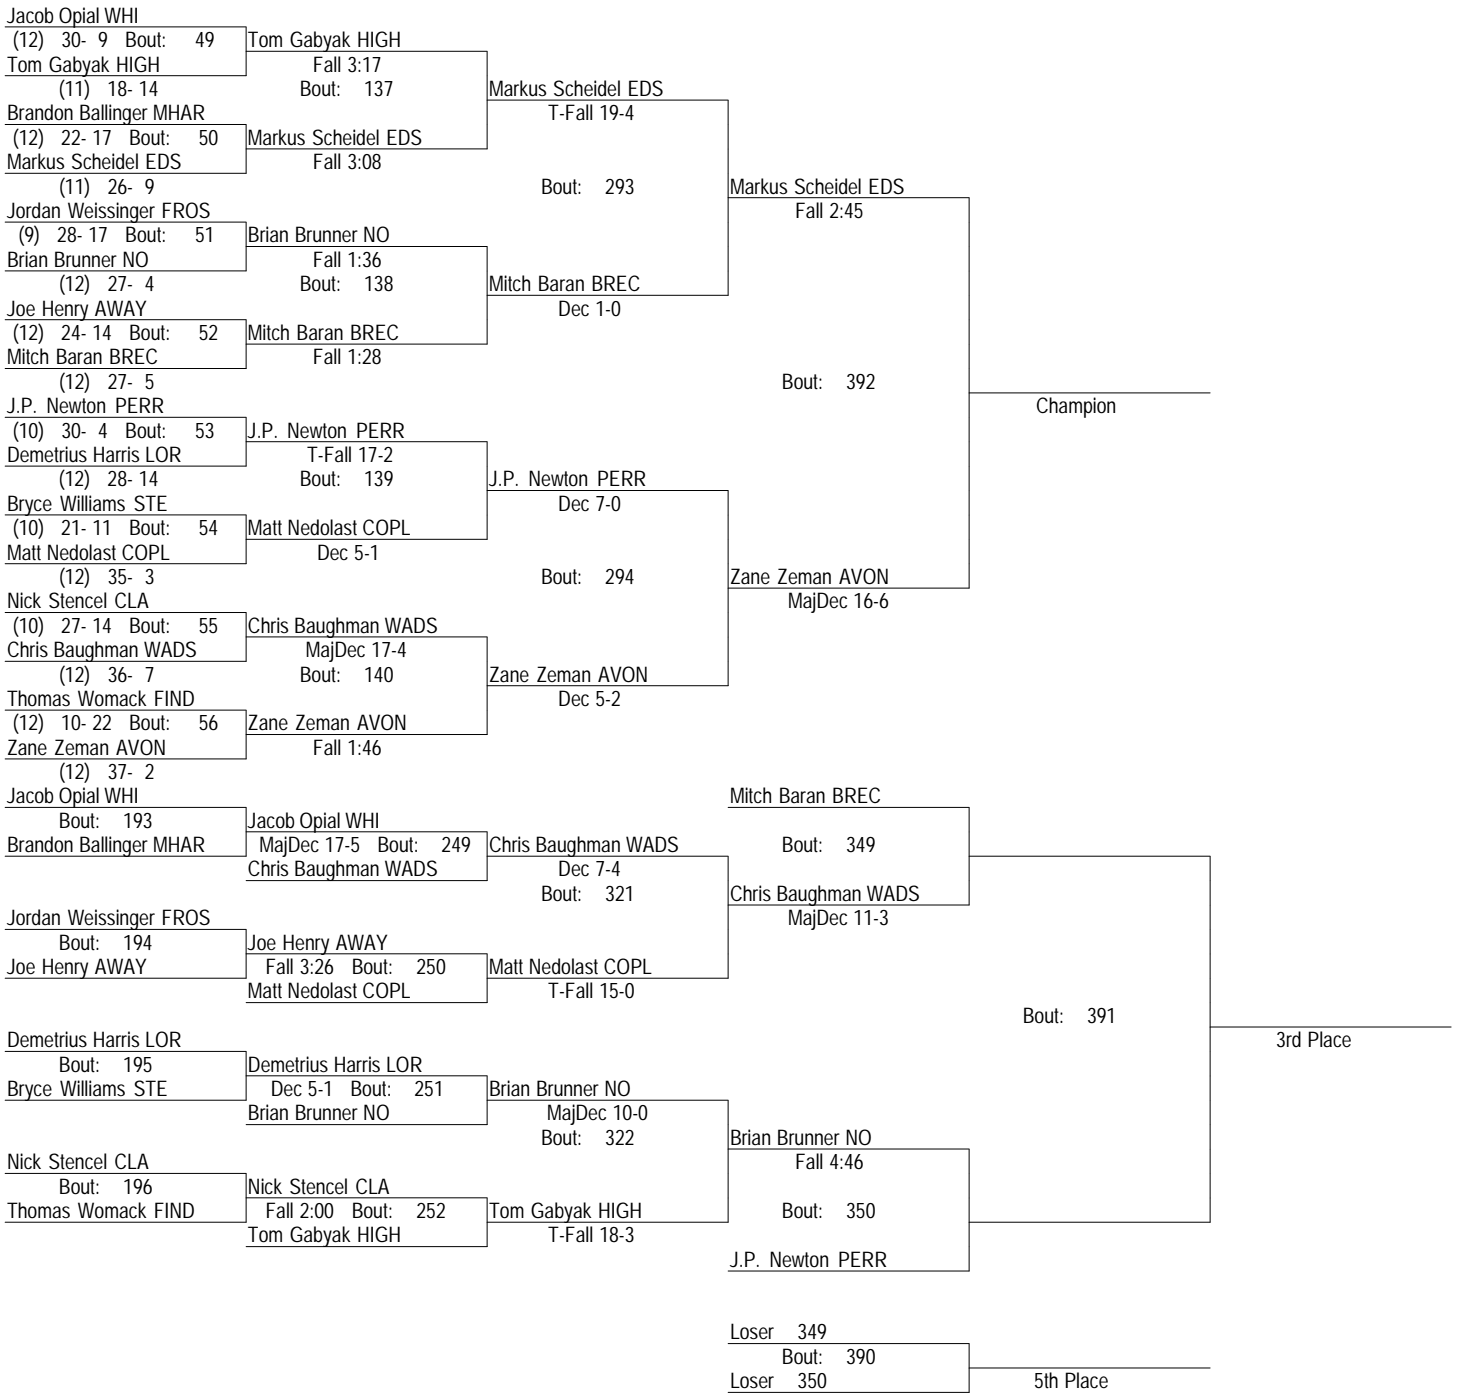

Ashland Div. I District

February 24 & 25, 2012

145