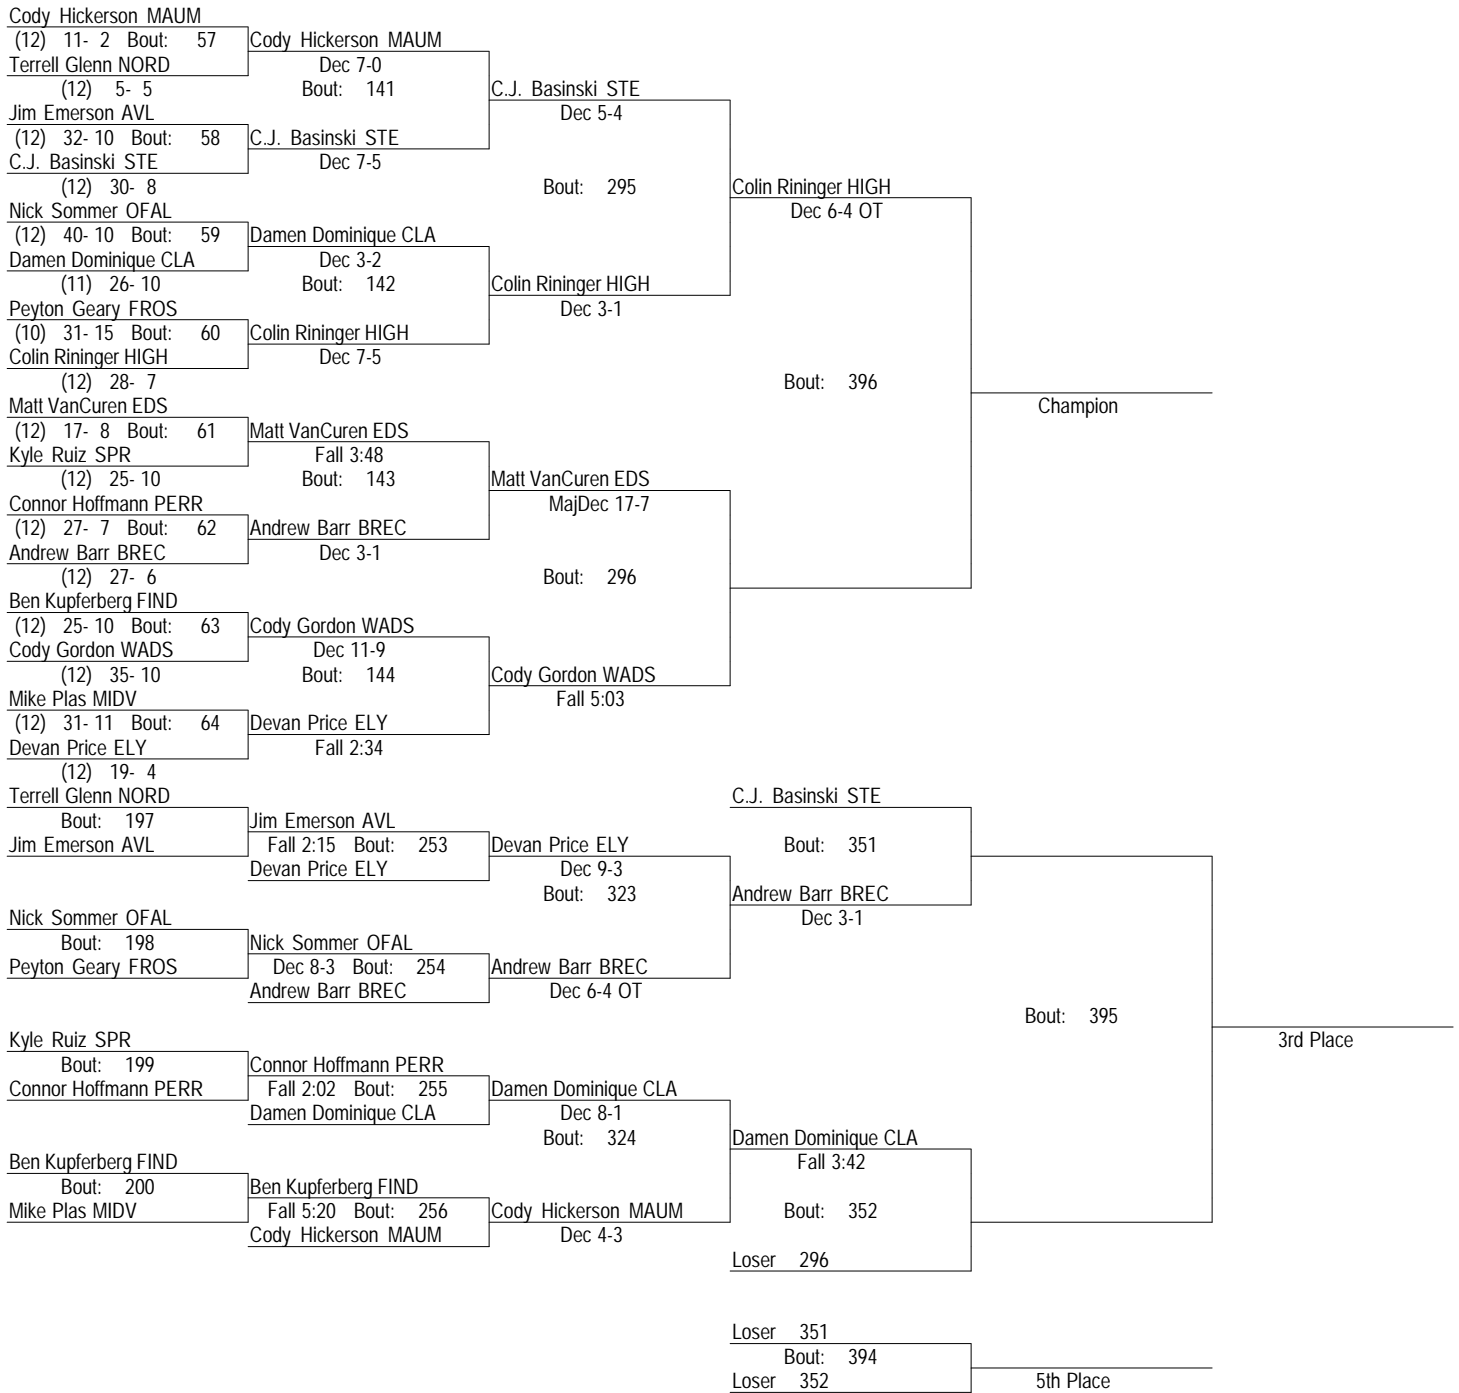

Ashland Div. I District

February 24 & 25, 2012

152