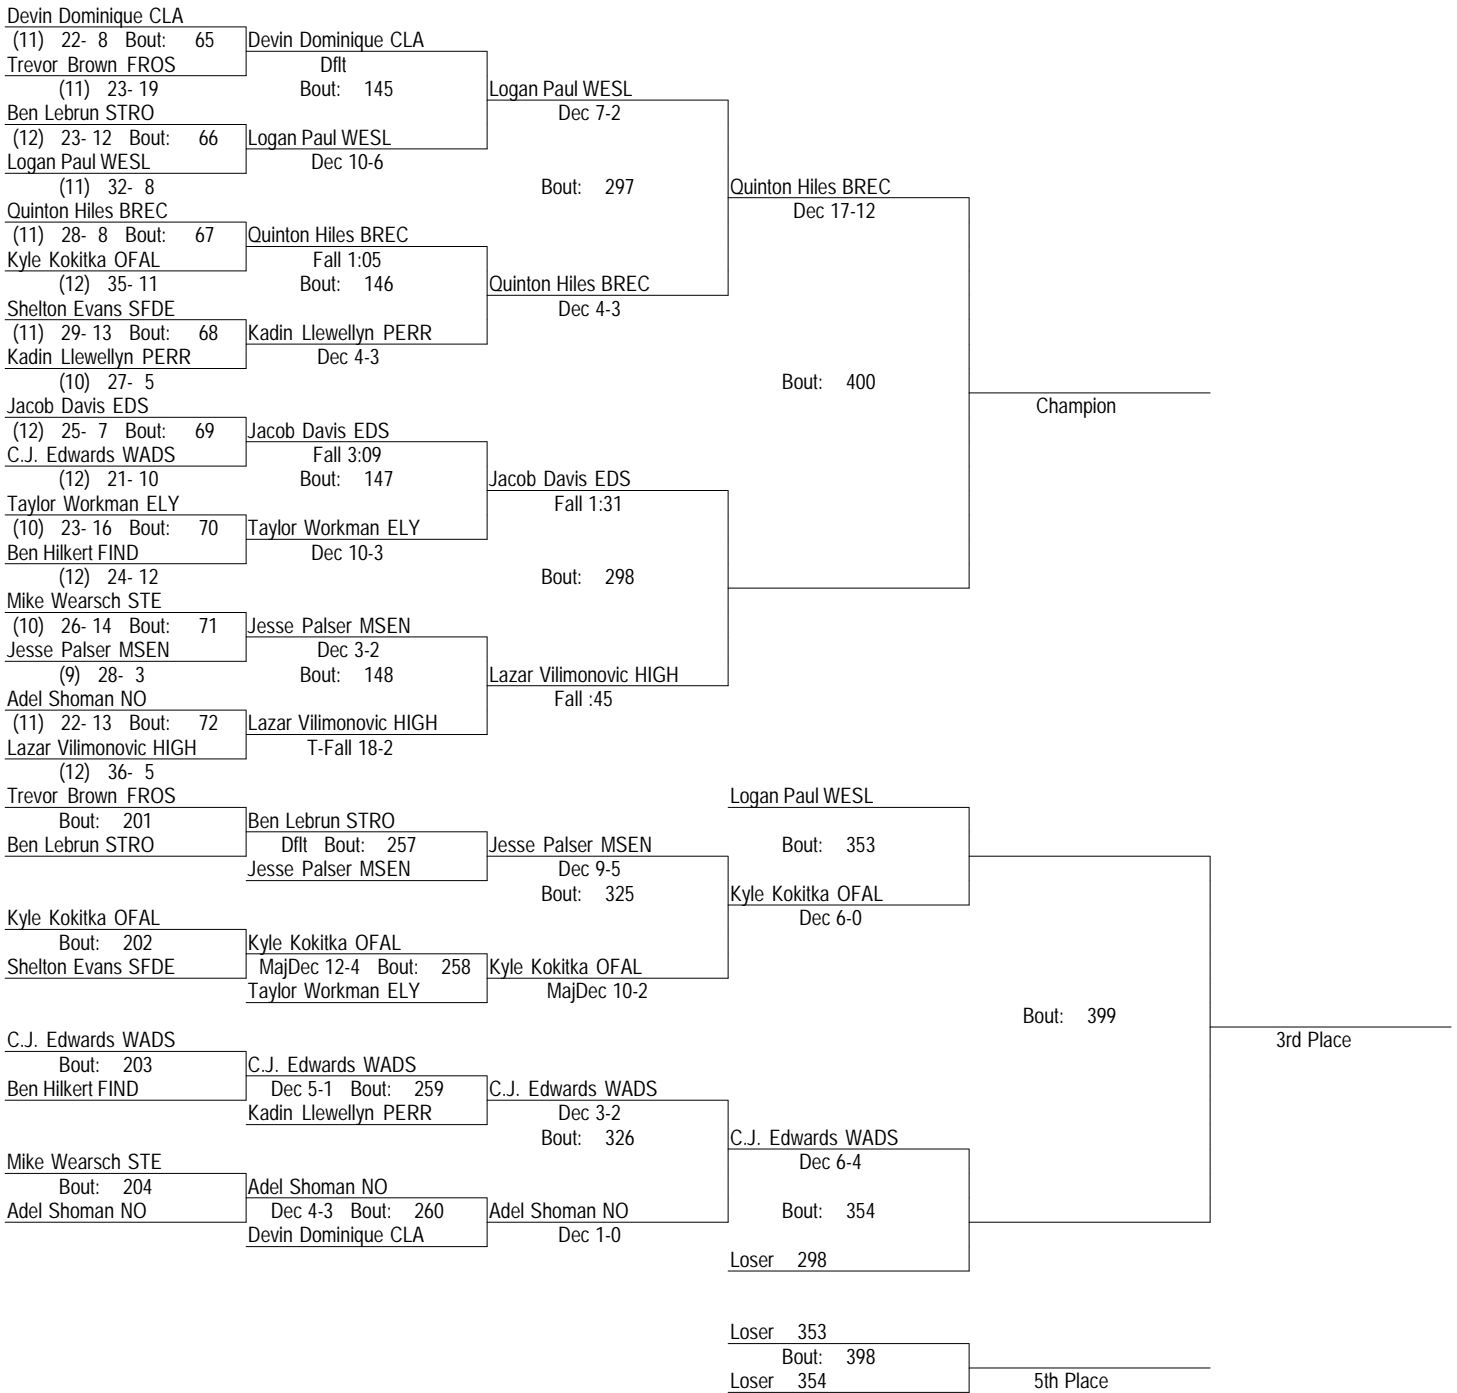

145

Ashland Div. I District

February 24 & 25, 2012

152

Ashland Div. I District

February 24 & 25, 2012

160

Ashland Div. I District
February 24 & 25, 2012
170