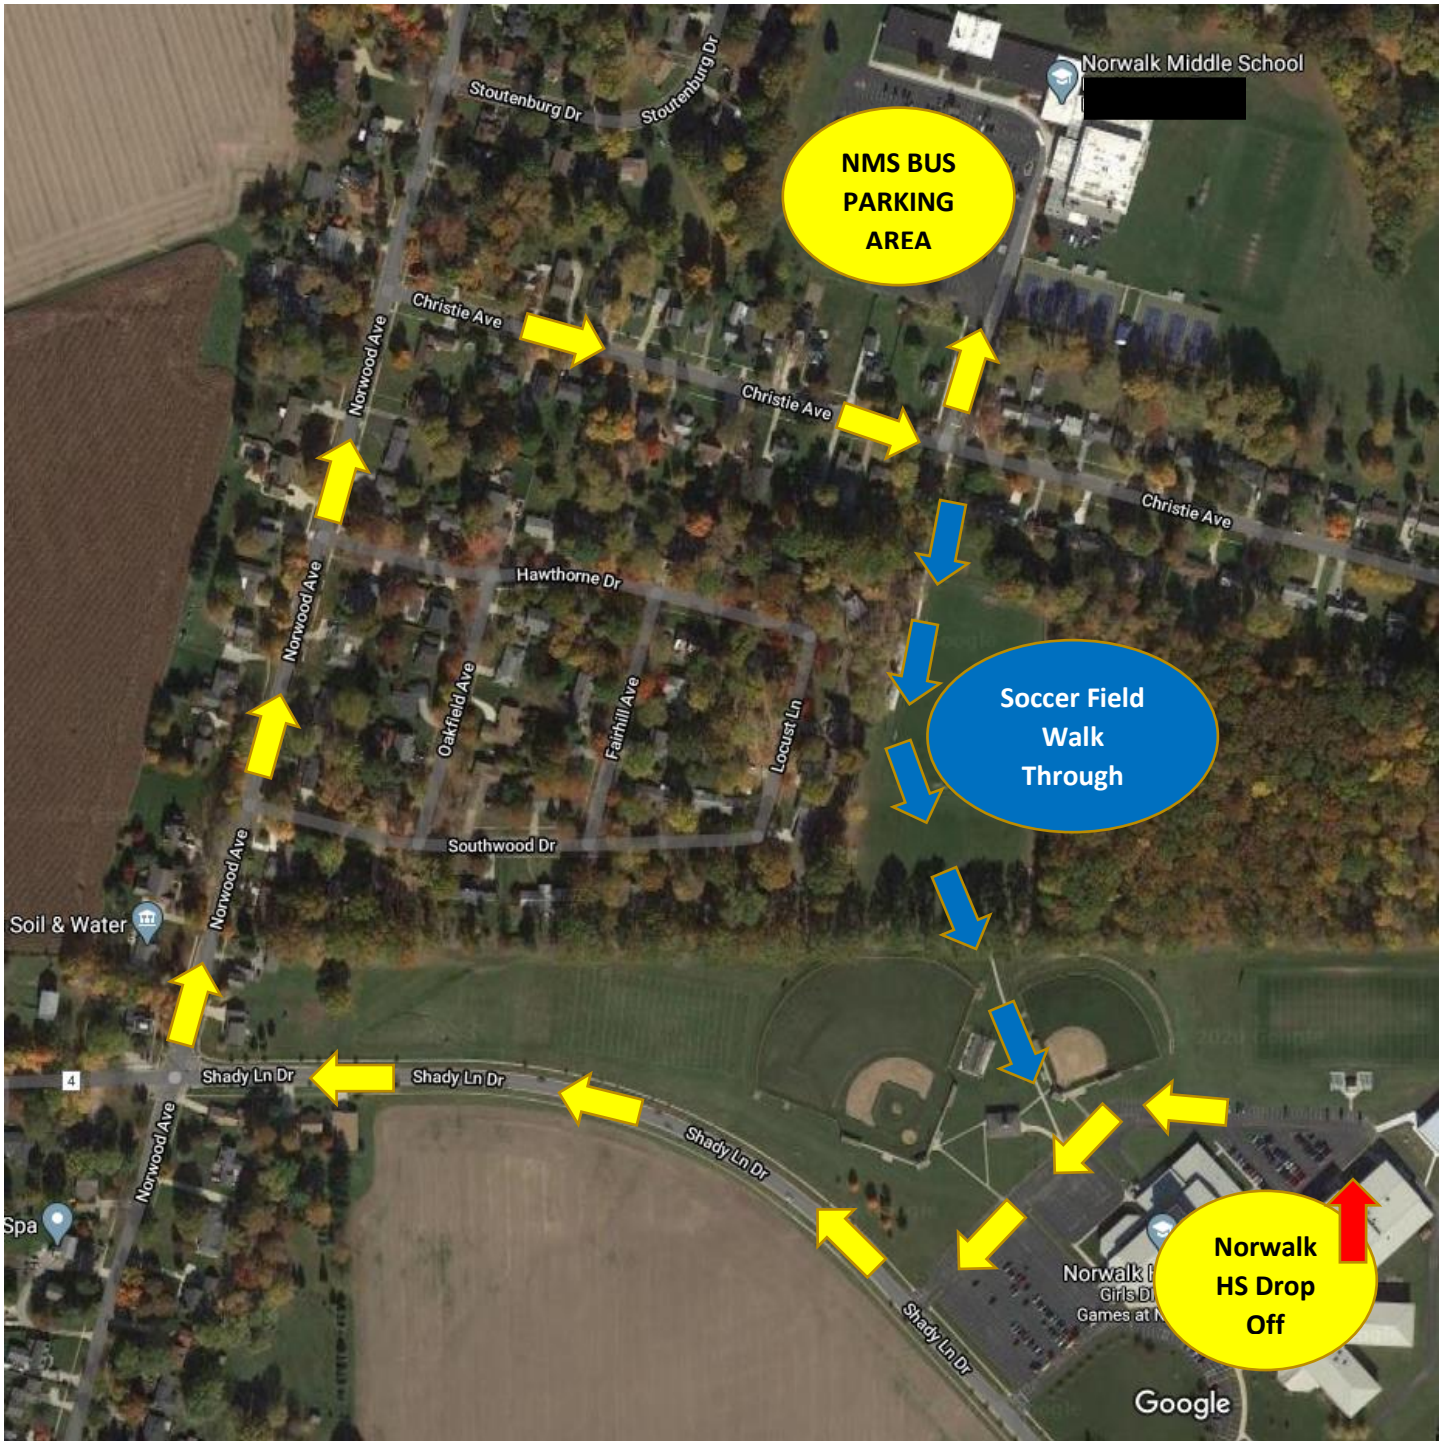

WRESTLING BUS PARKING INFORMATION

-All buses are to park at Norwalk Middle School to allow us to provide parking for all spectators. The route to drive is outlined above.

-Shuttle service will be provided to and from the parking

-The walking route is provided should you want to do that instead.

-To arrange a ride back to the parking please report to the scorer's table in the NHS Main Gym