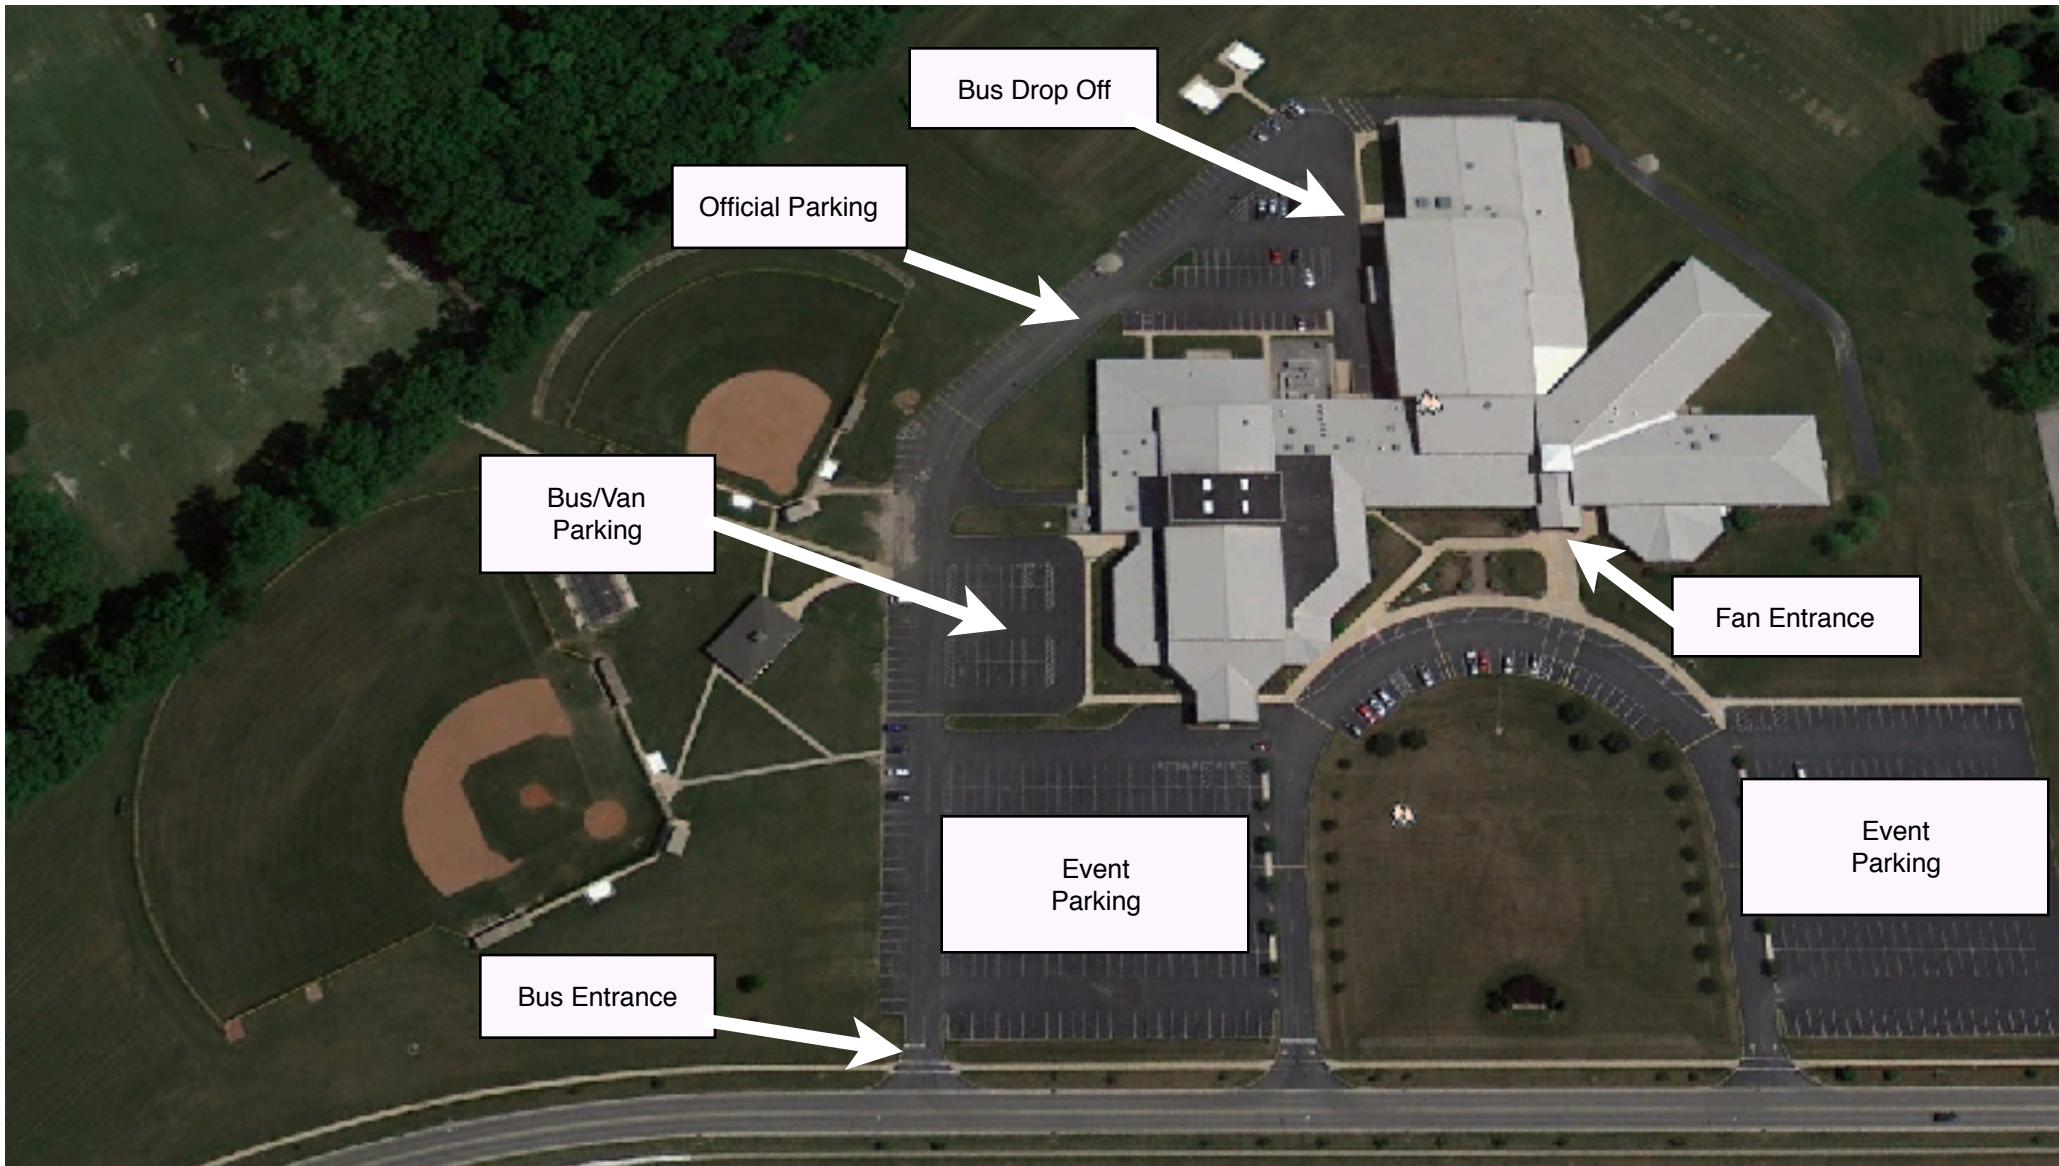

Norwalk High School Athletic Map

350 Shady Lane Drive Norwalk, OH 44857