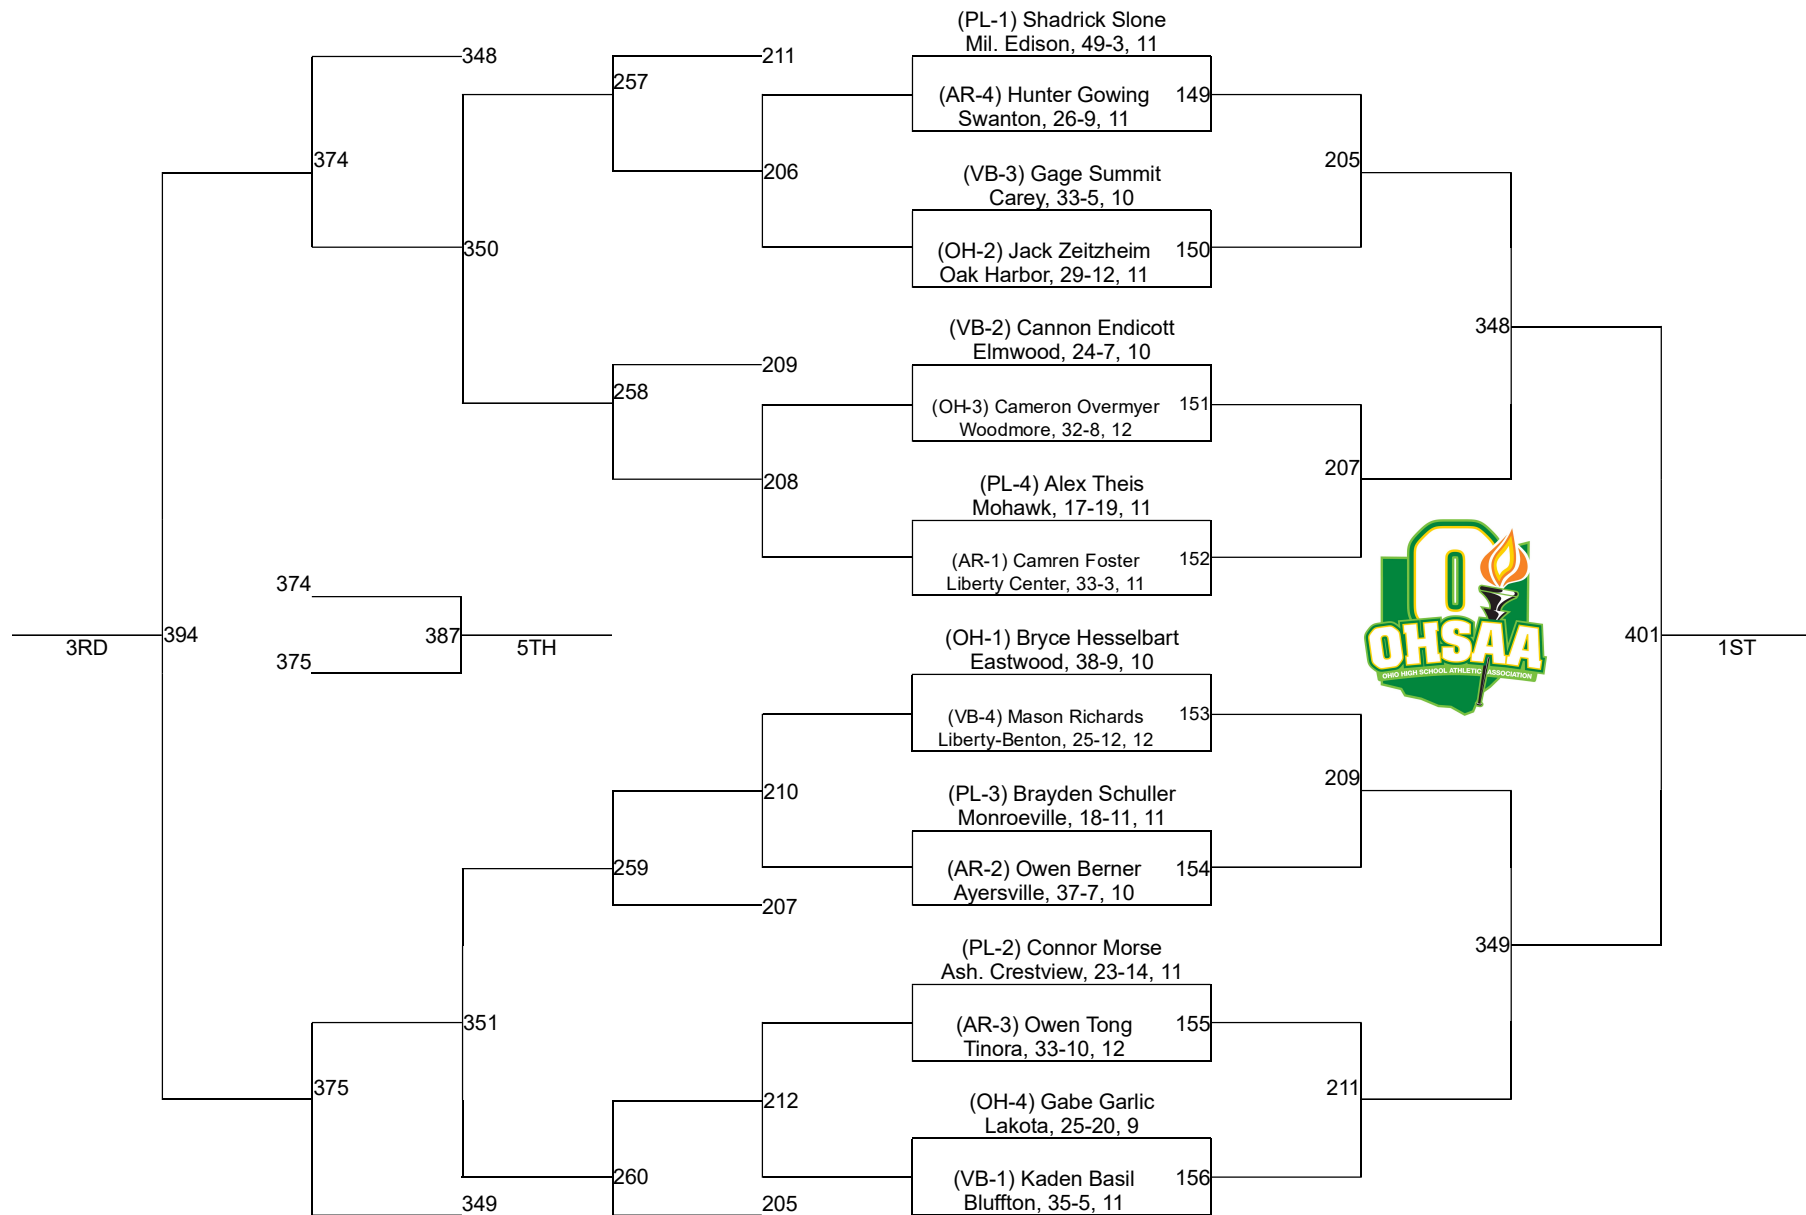

2021 Rossford Division III District

160