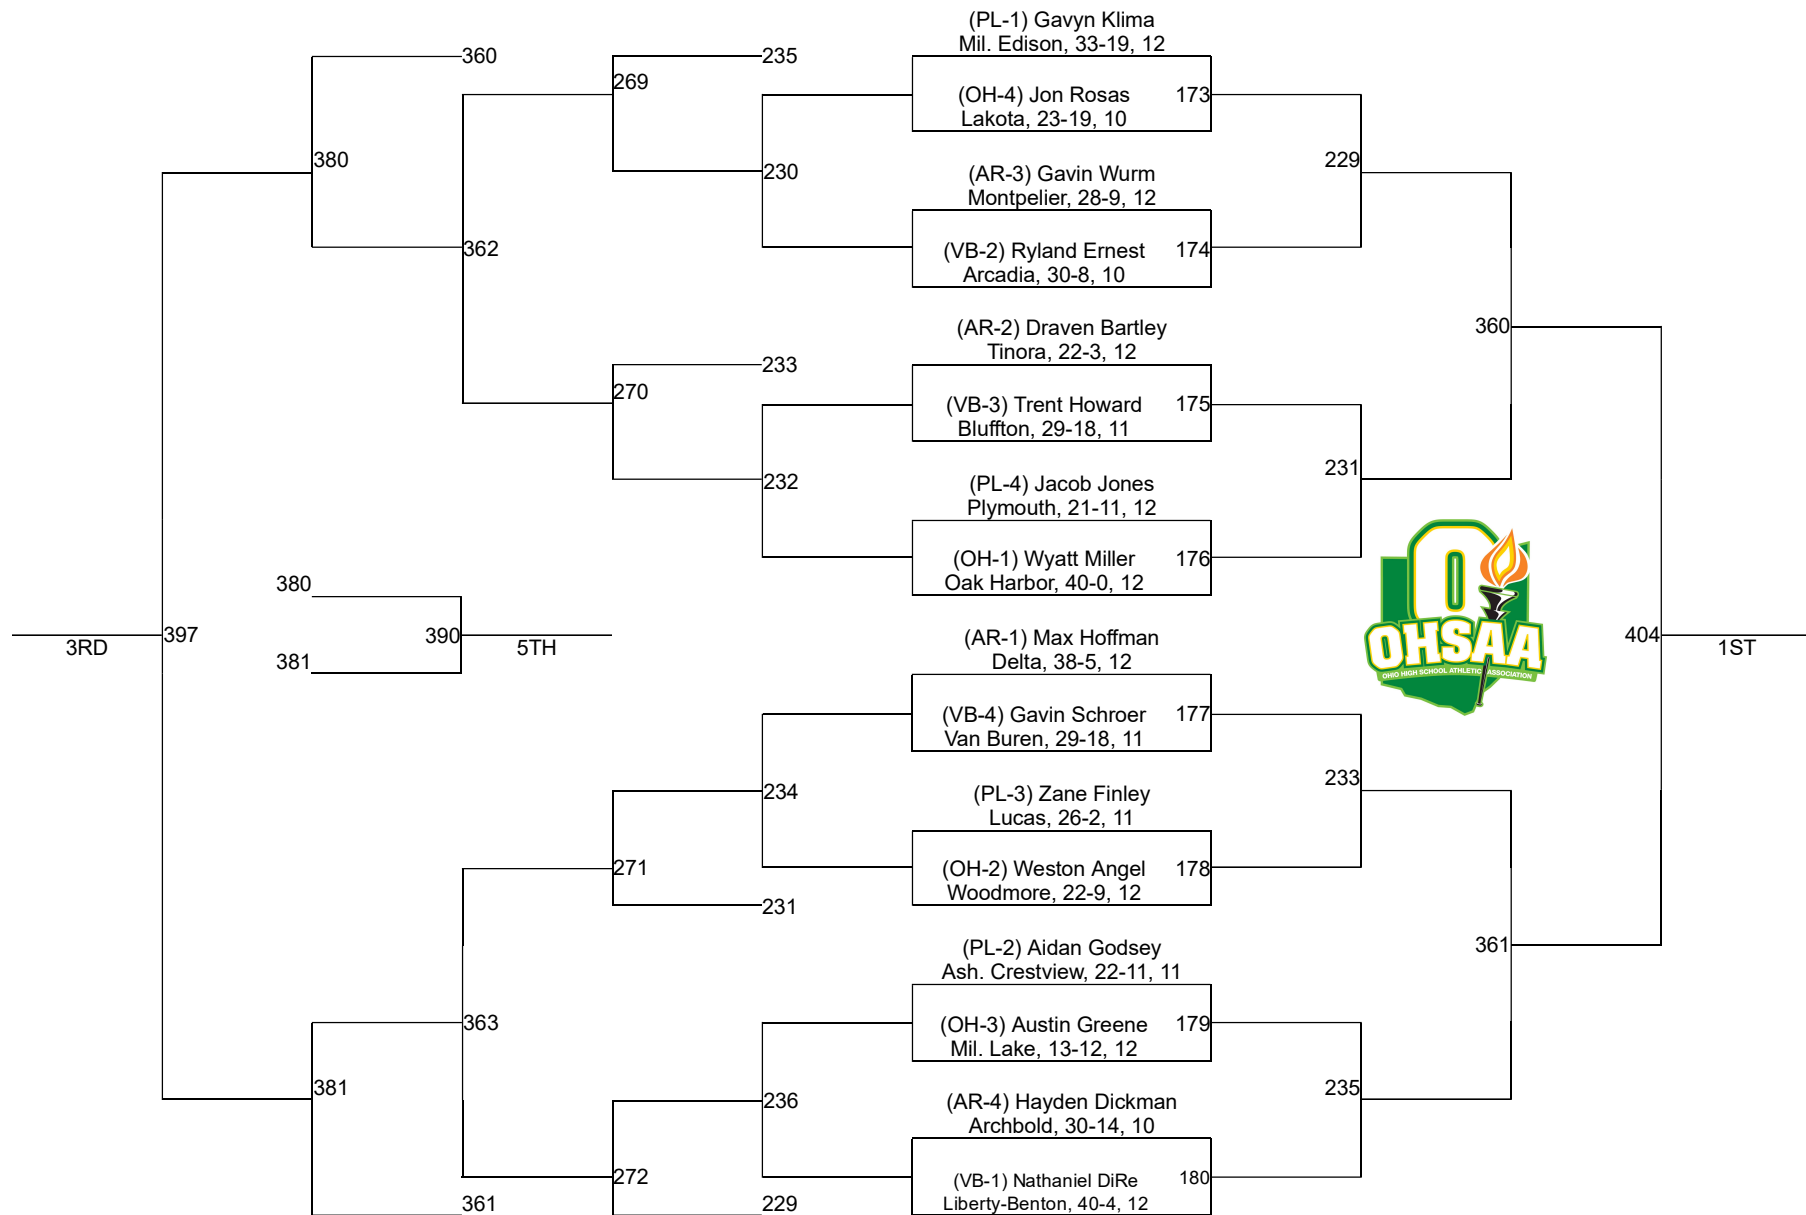

2021 Rossford Division III District

195