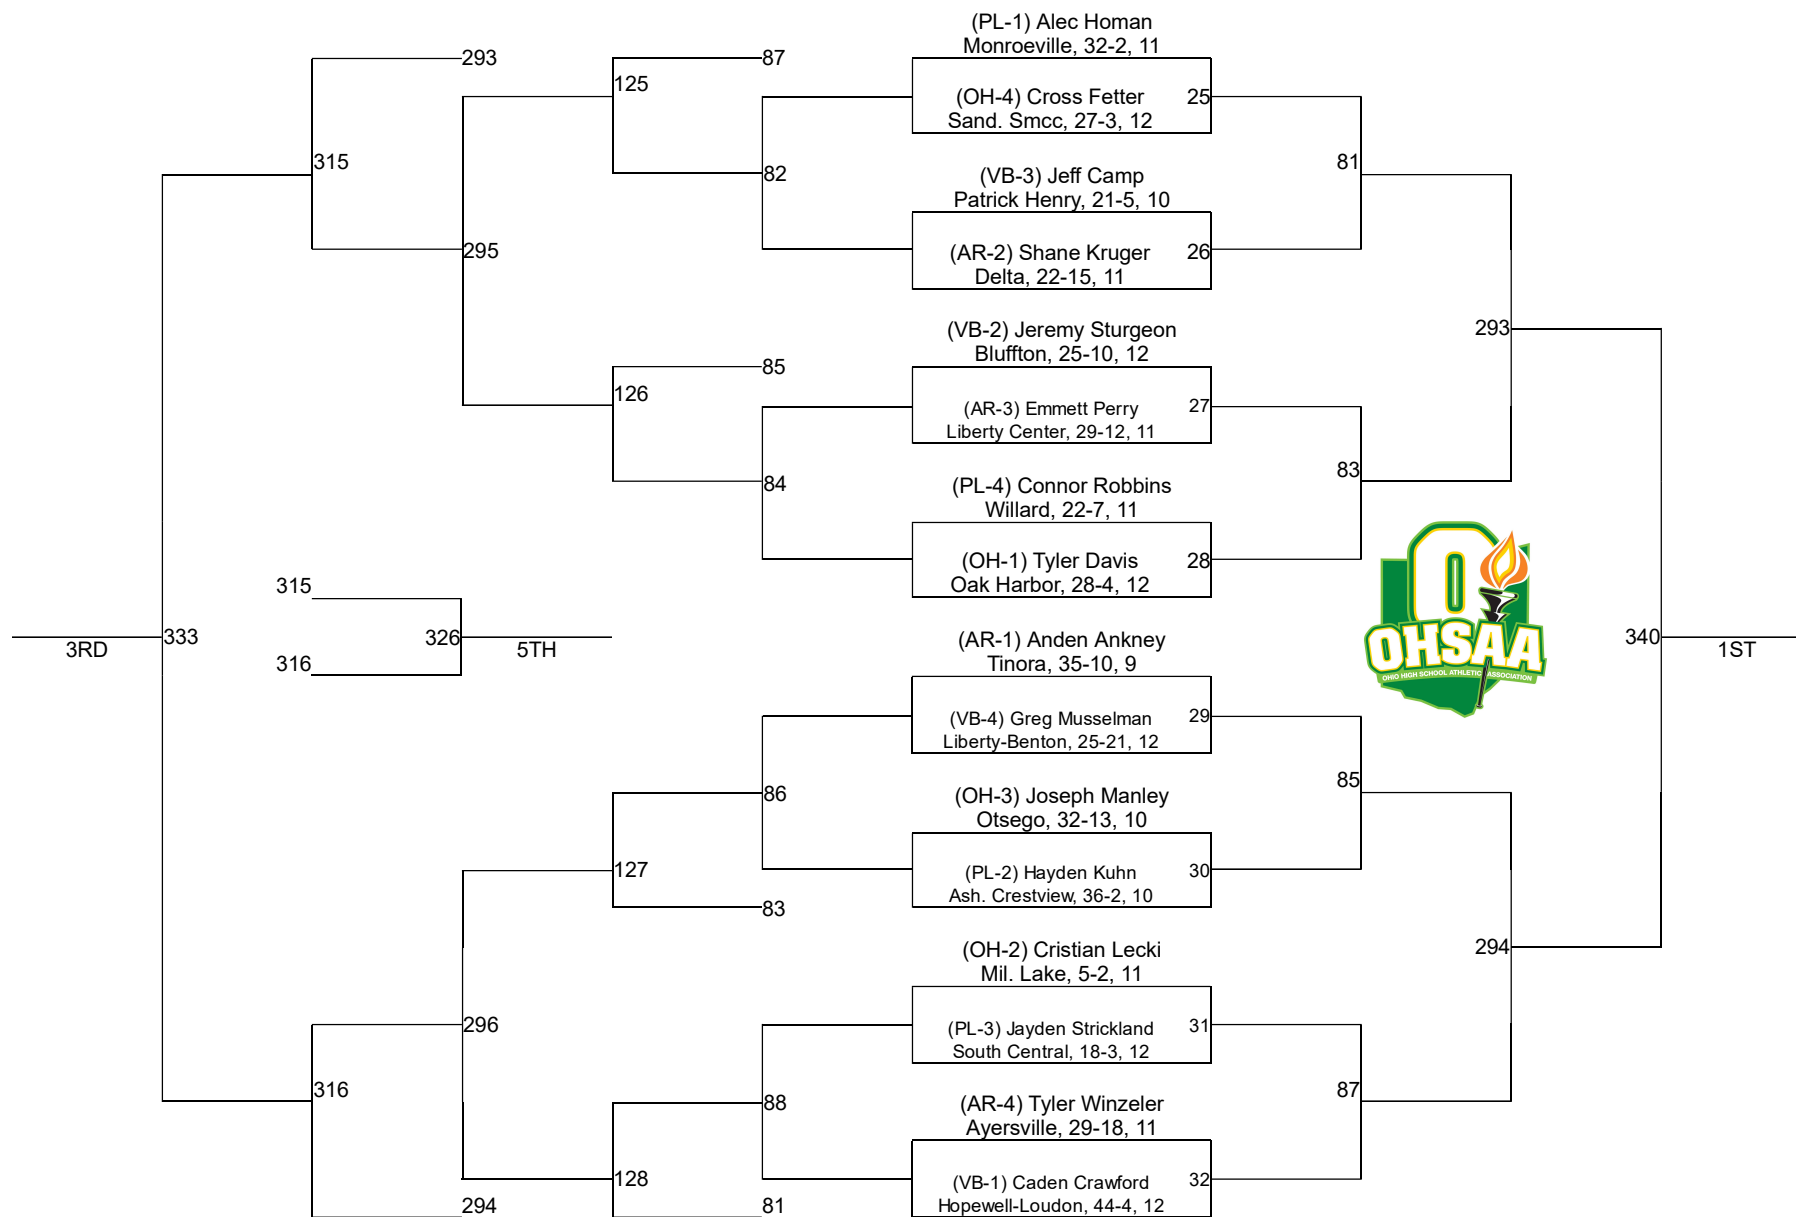

2021 Rossford Division III District

126