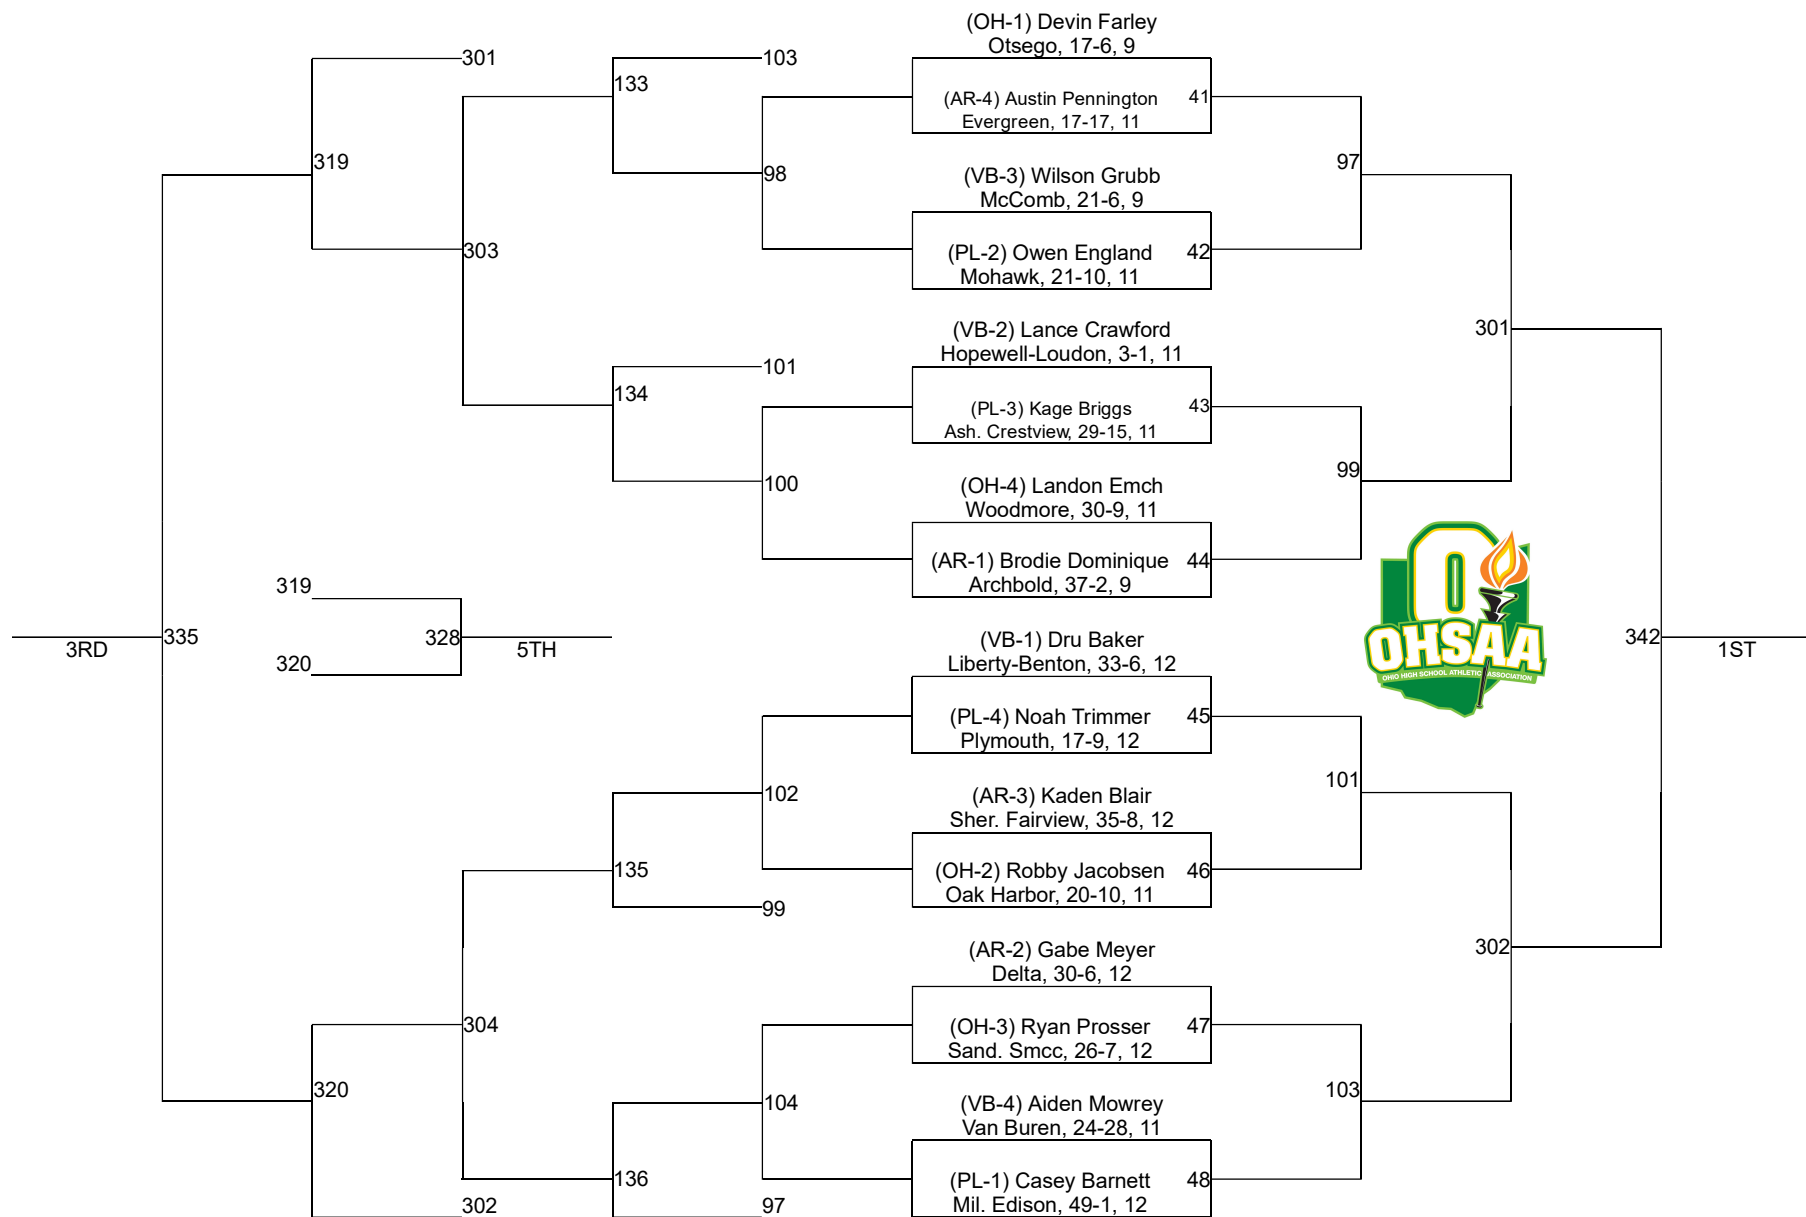

2021 Rossford Division III District

138