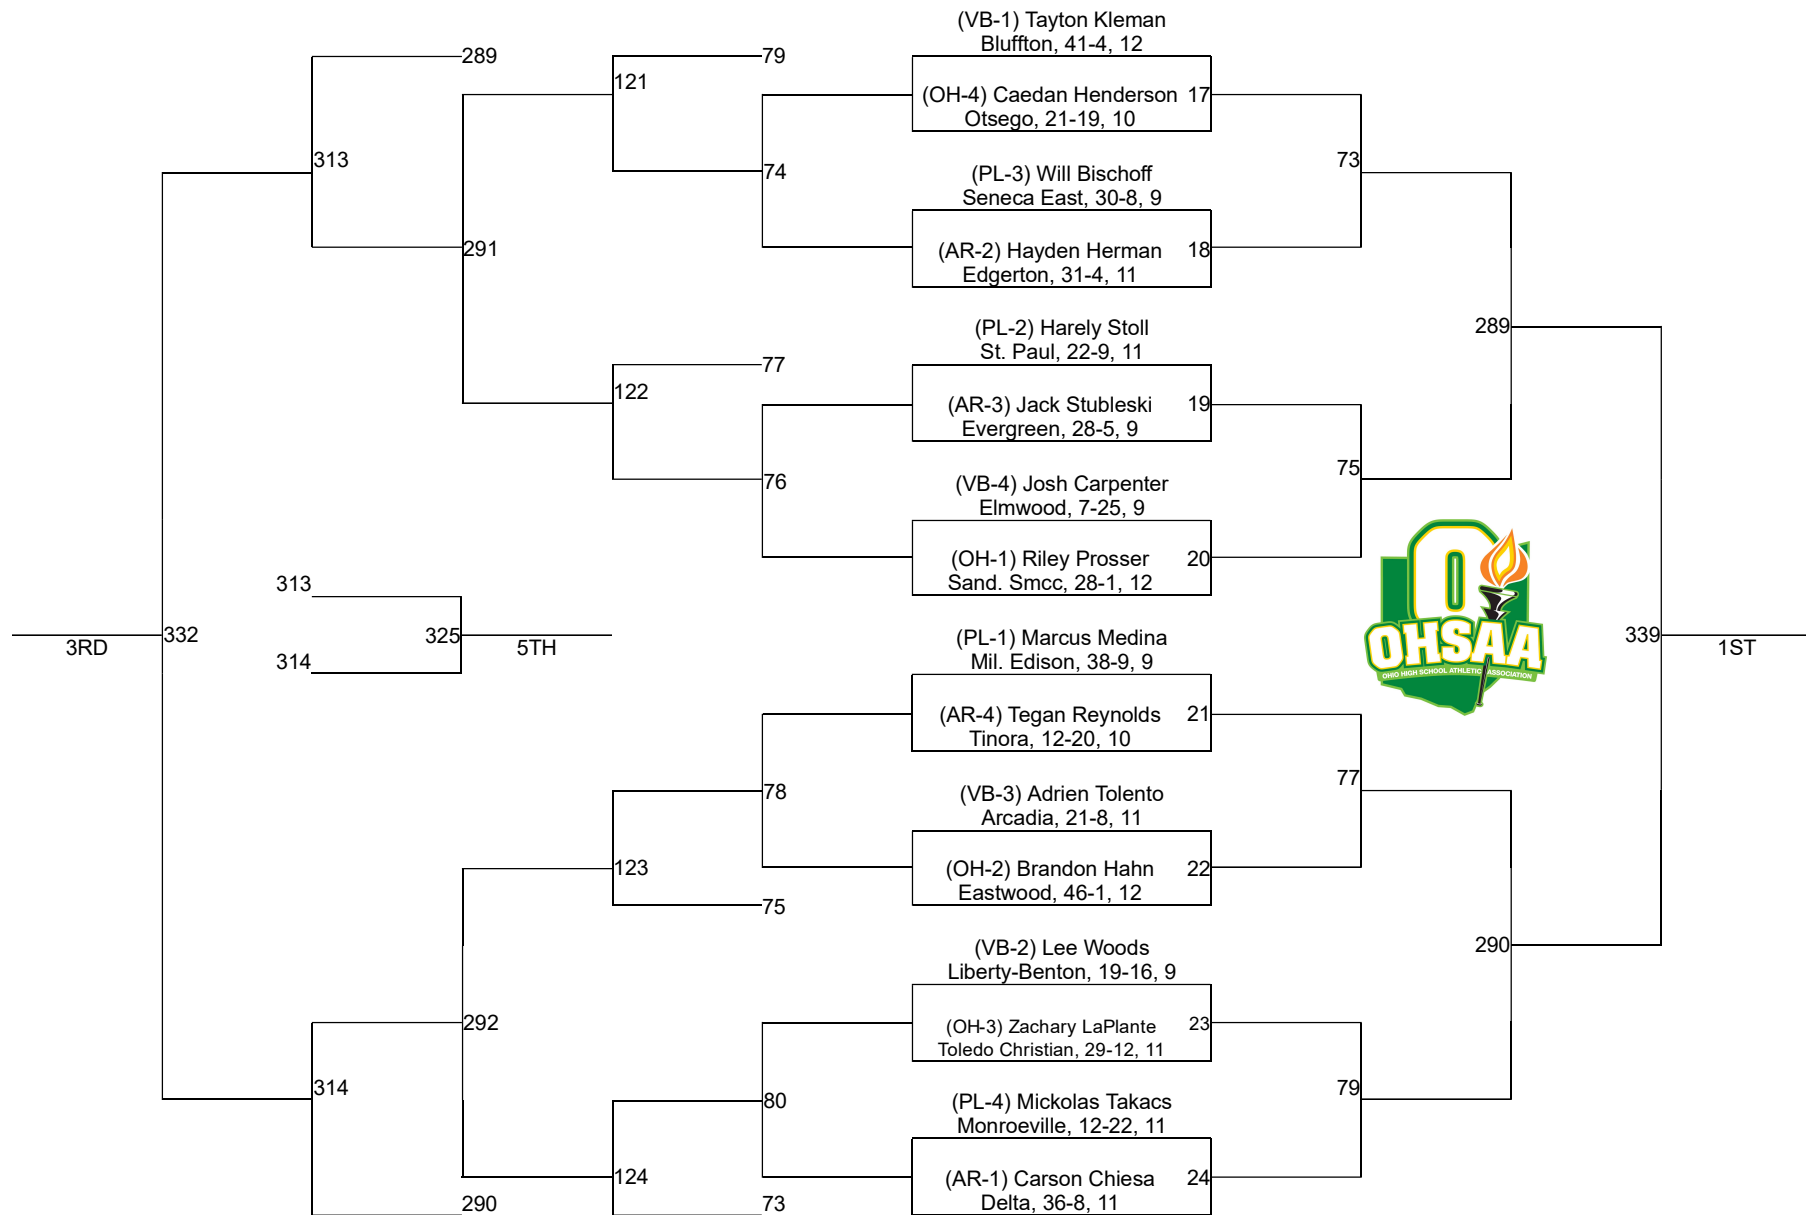

2021 Rossford Division III District

120