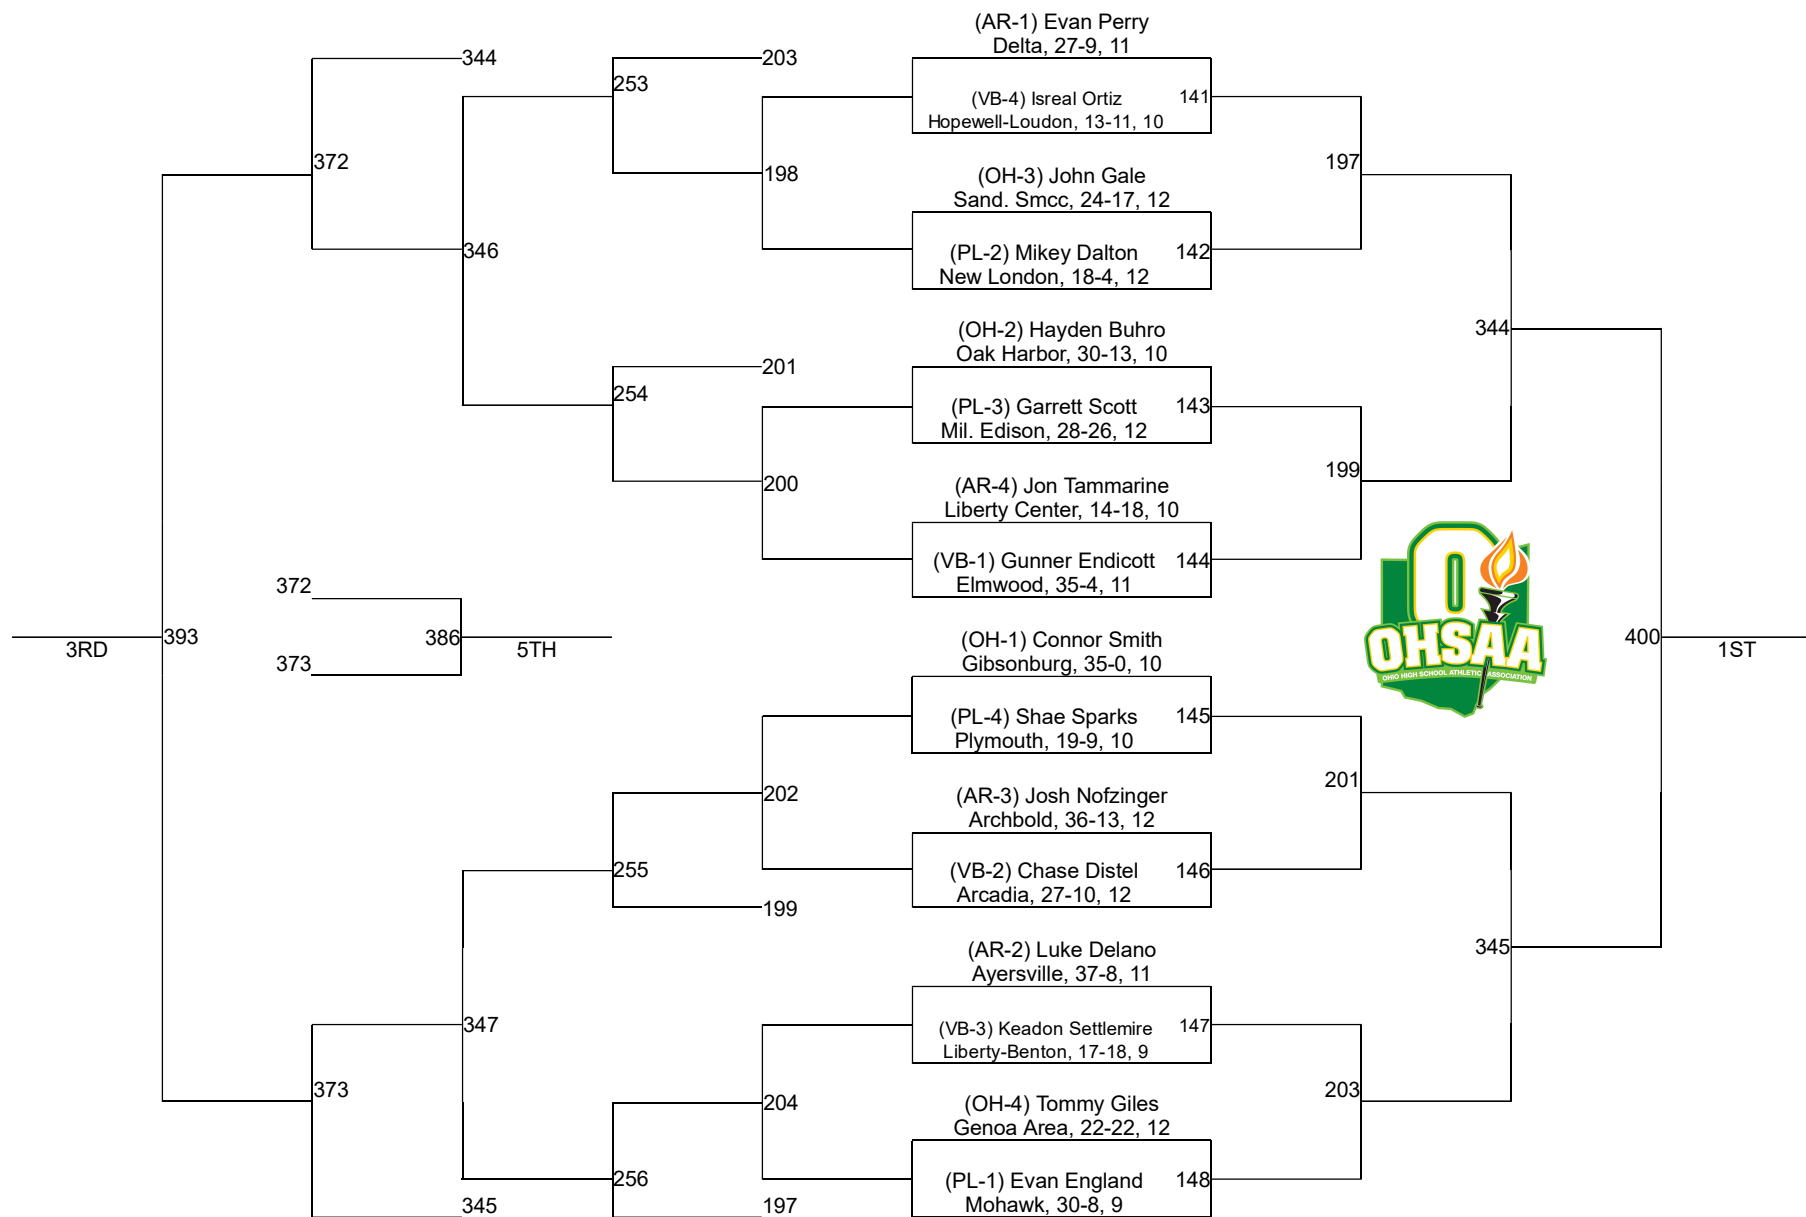

2021 Rossford Division III District

152