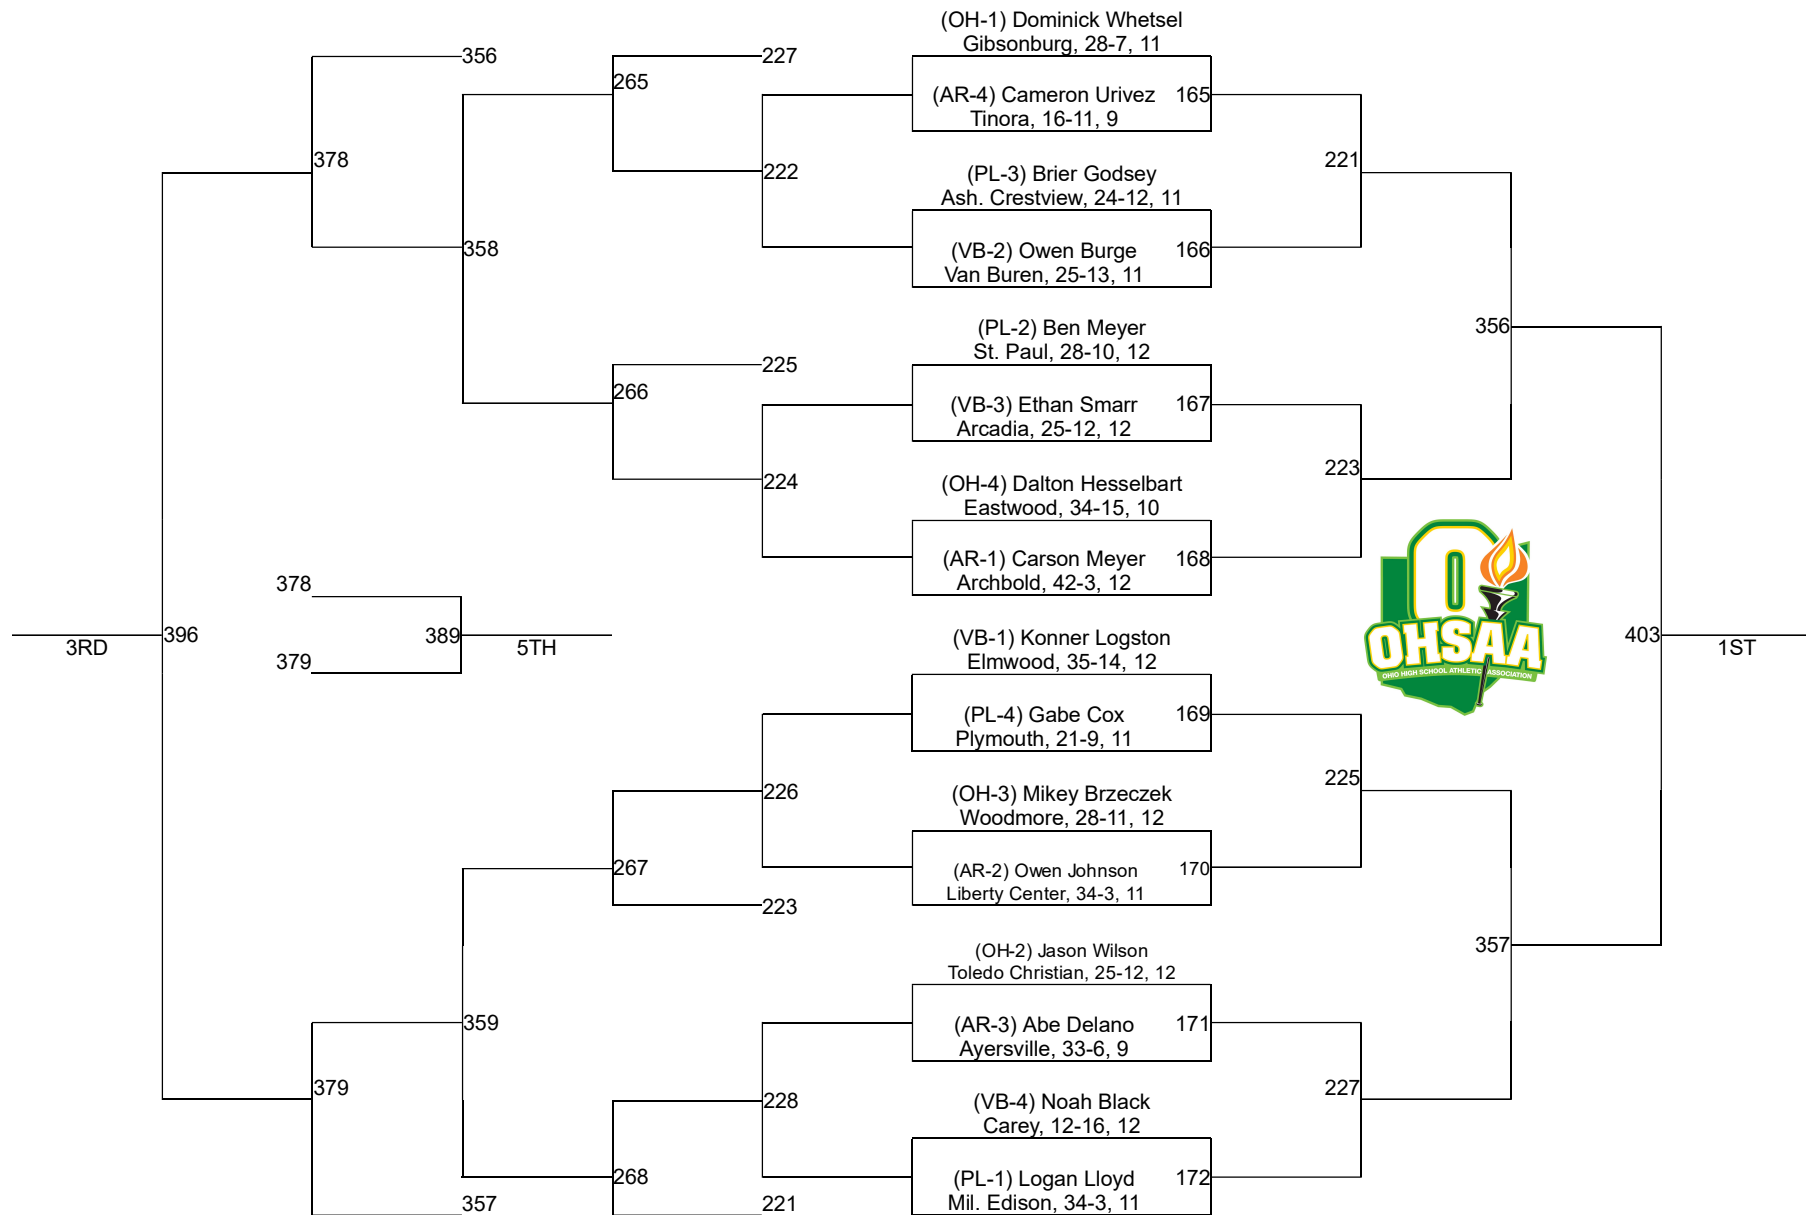

2021 Rossford Division III District

182