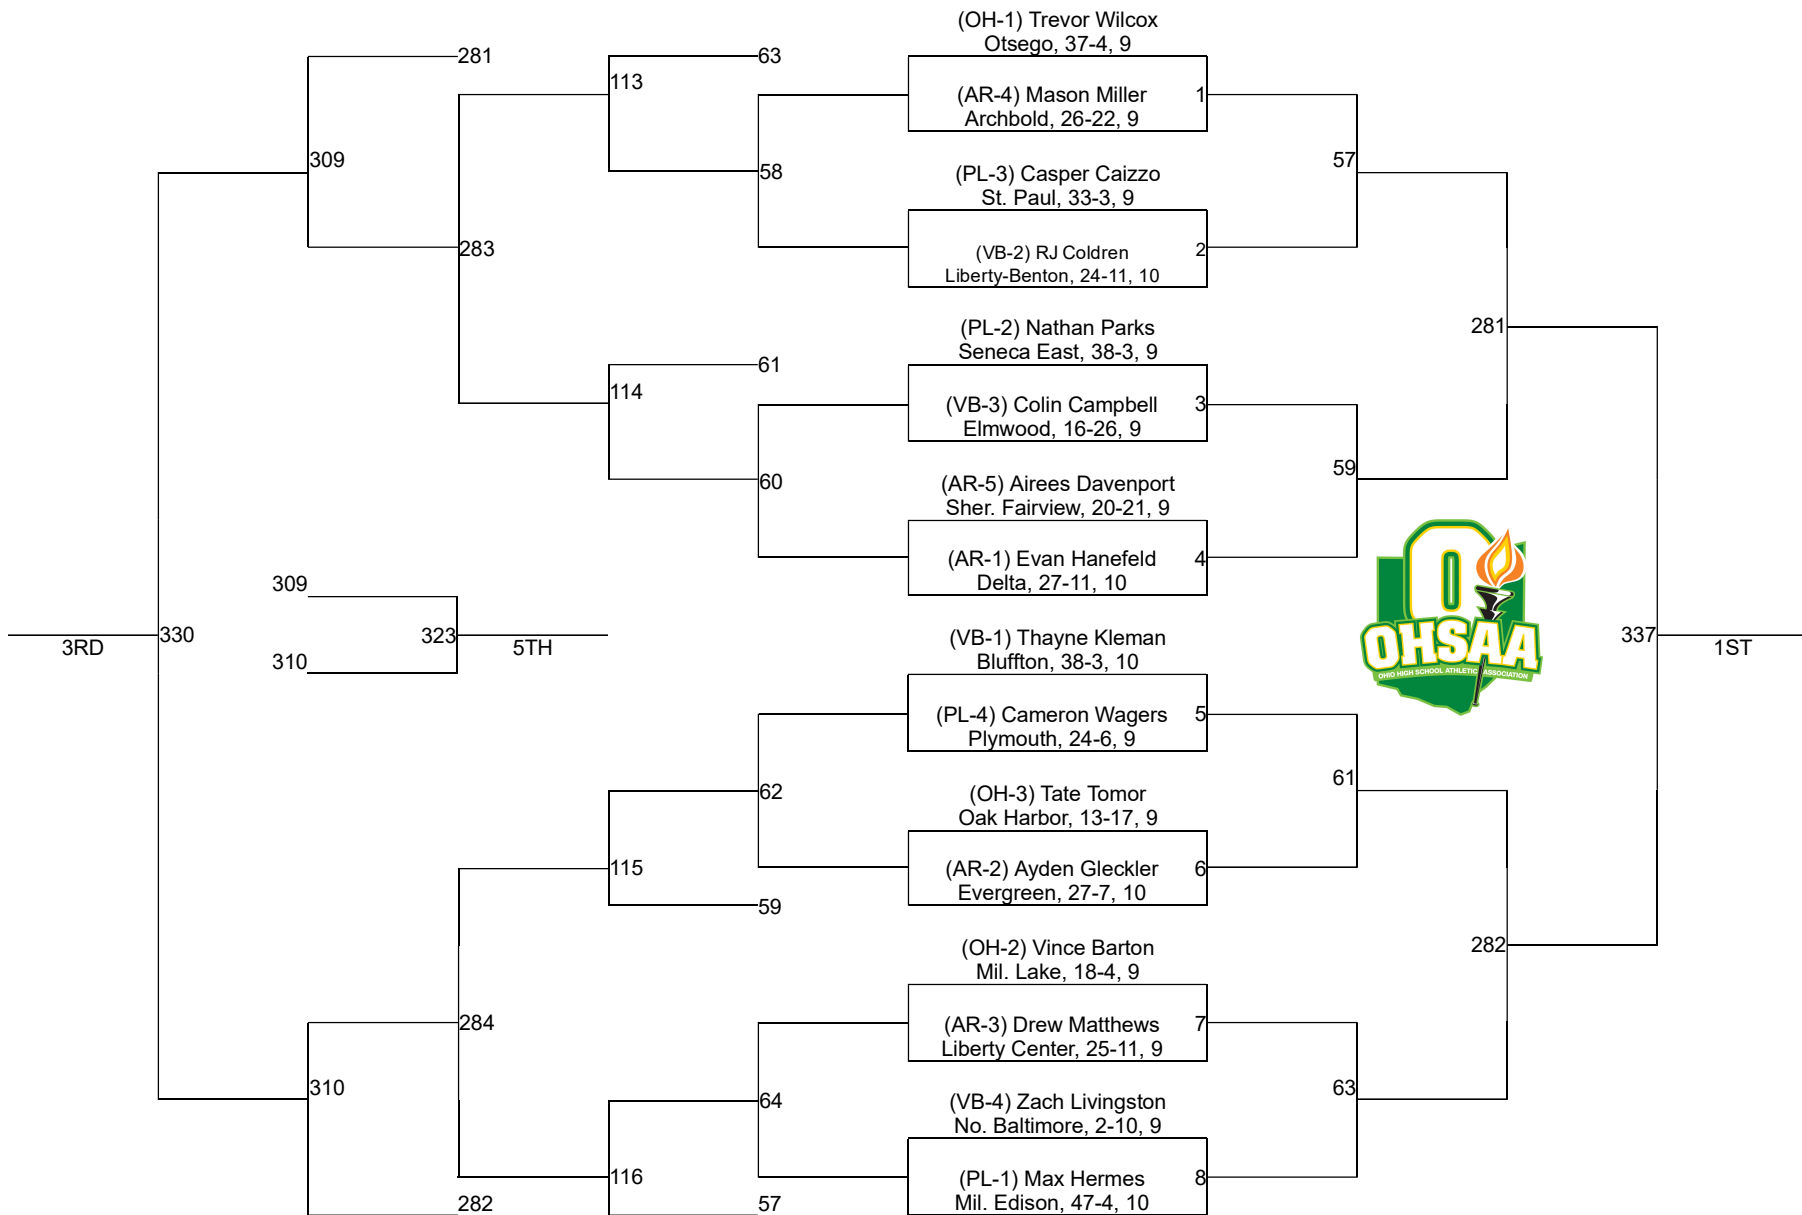

# 2021 Rossford Division III District

106