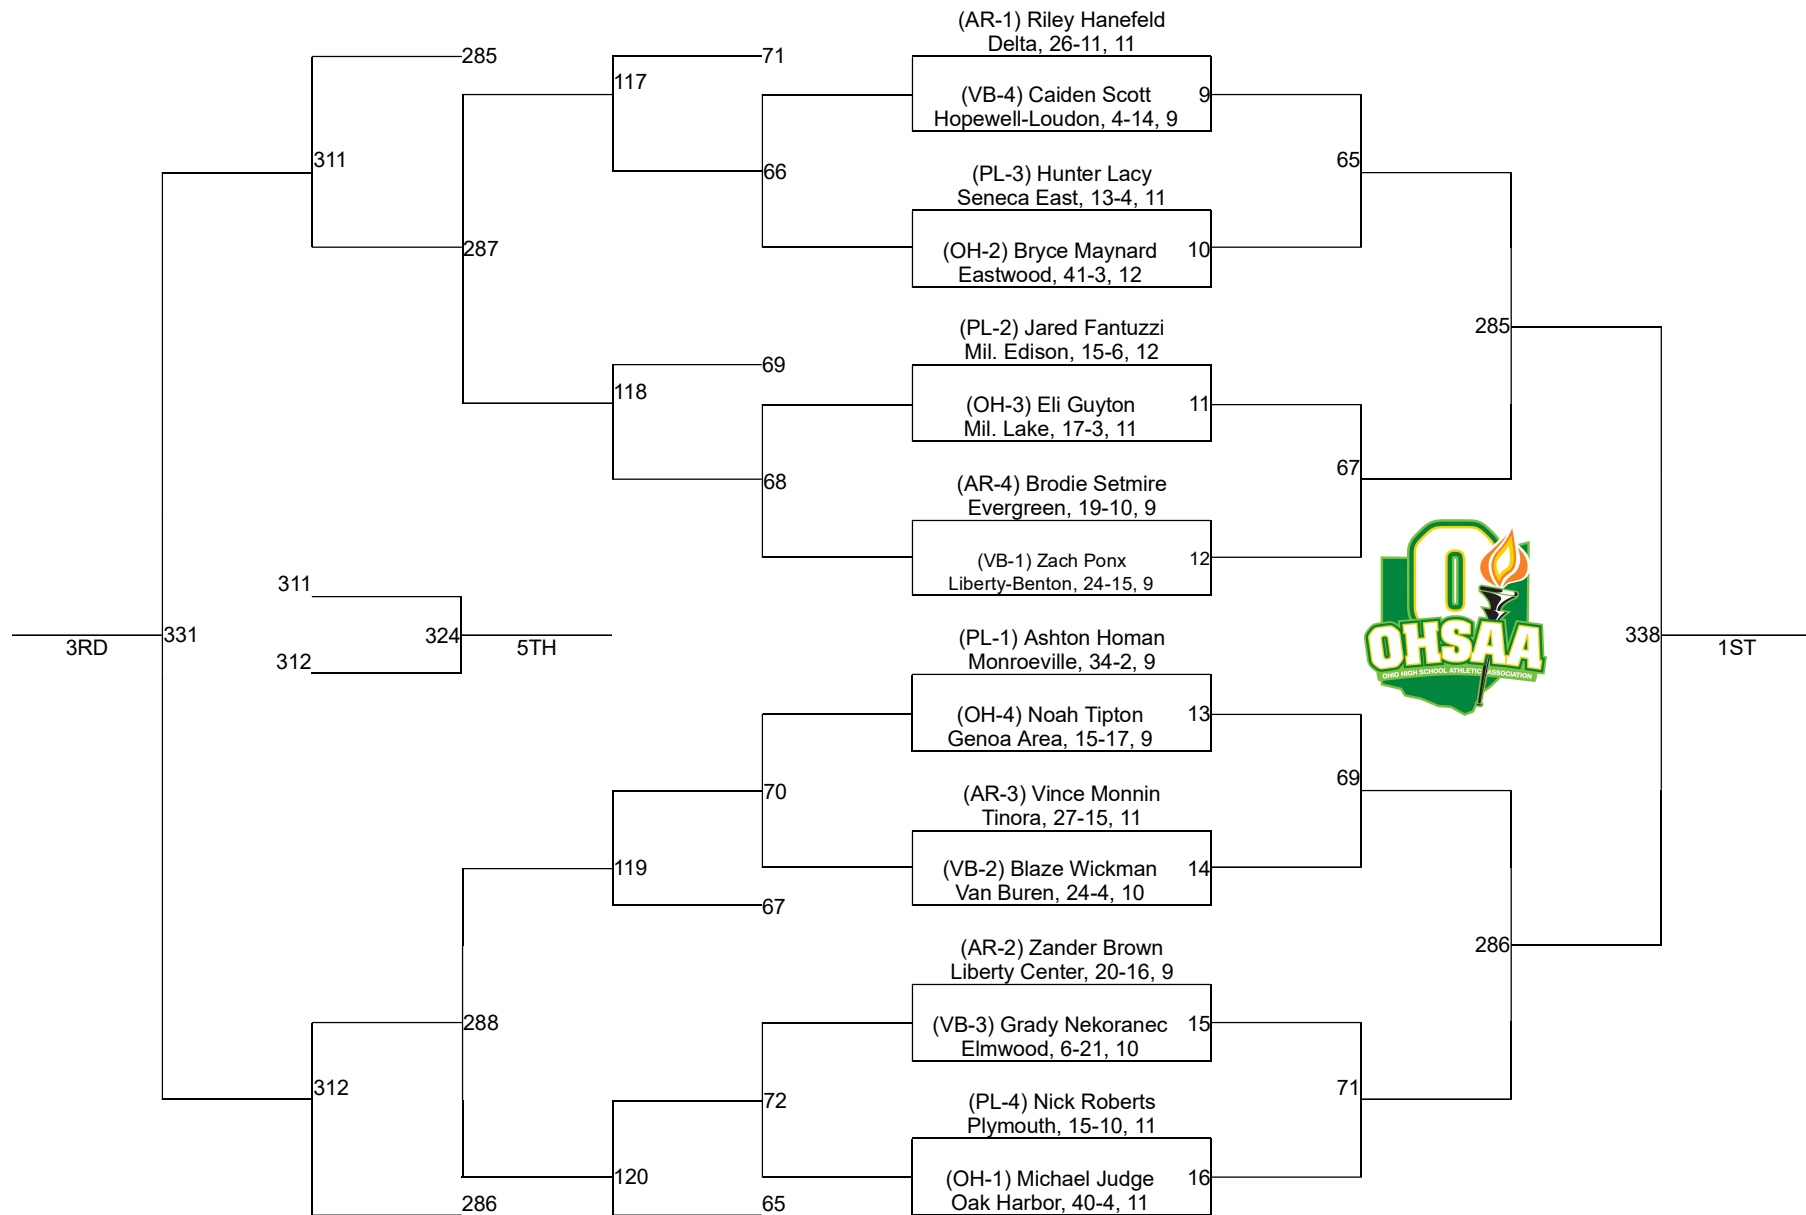

2021 Rossford Division III District

113