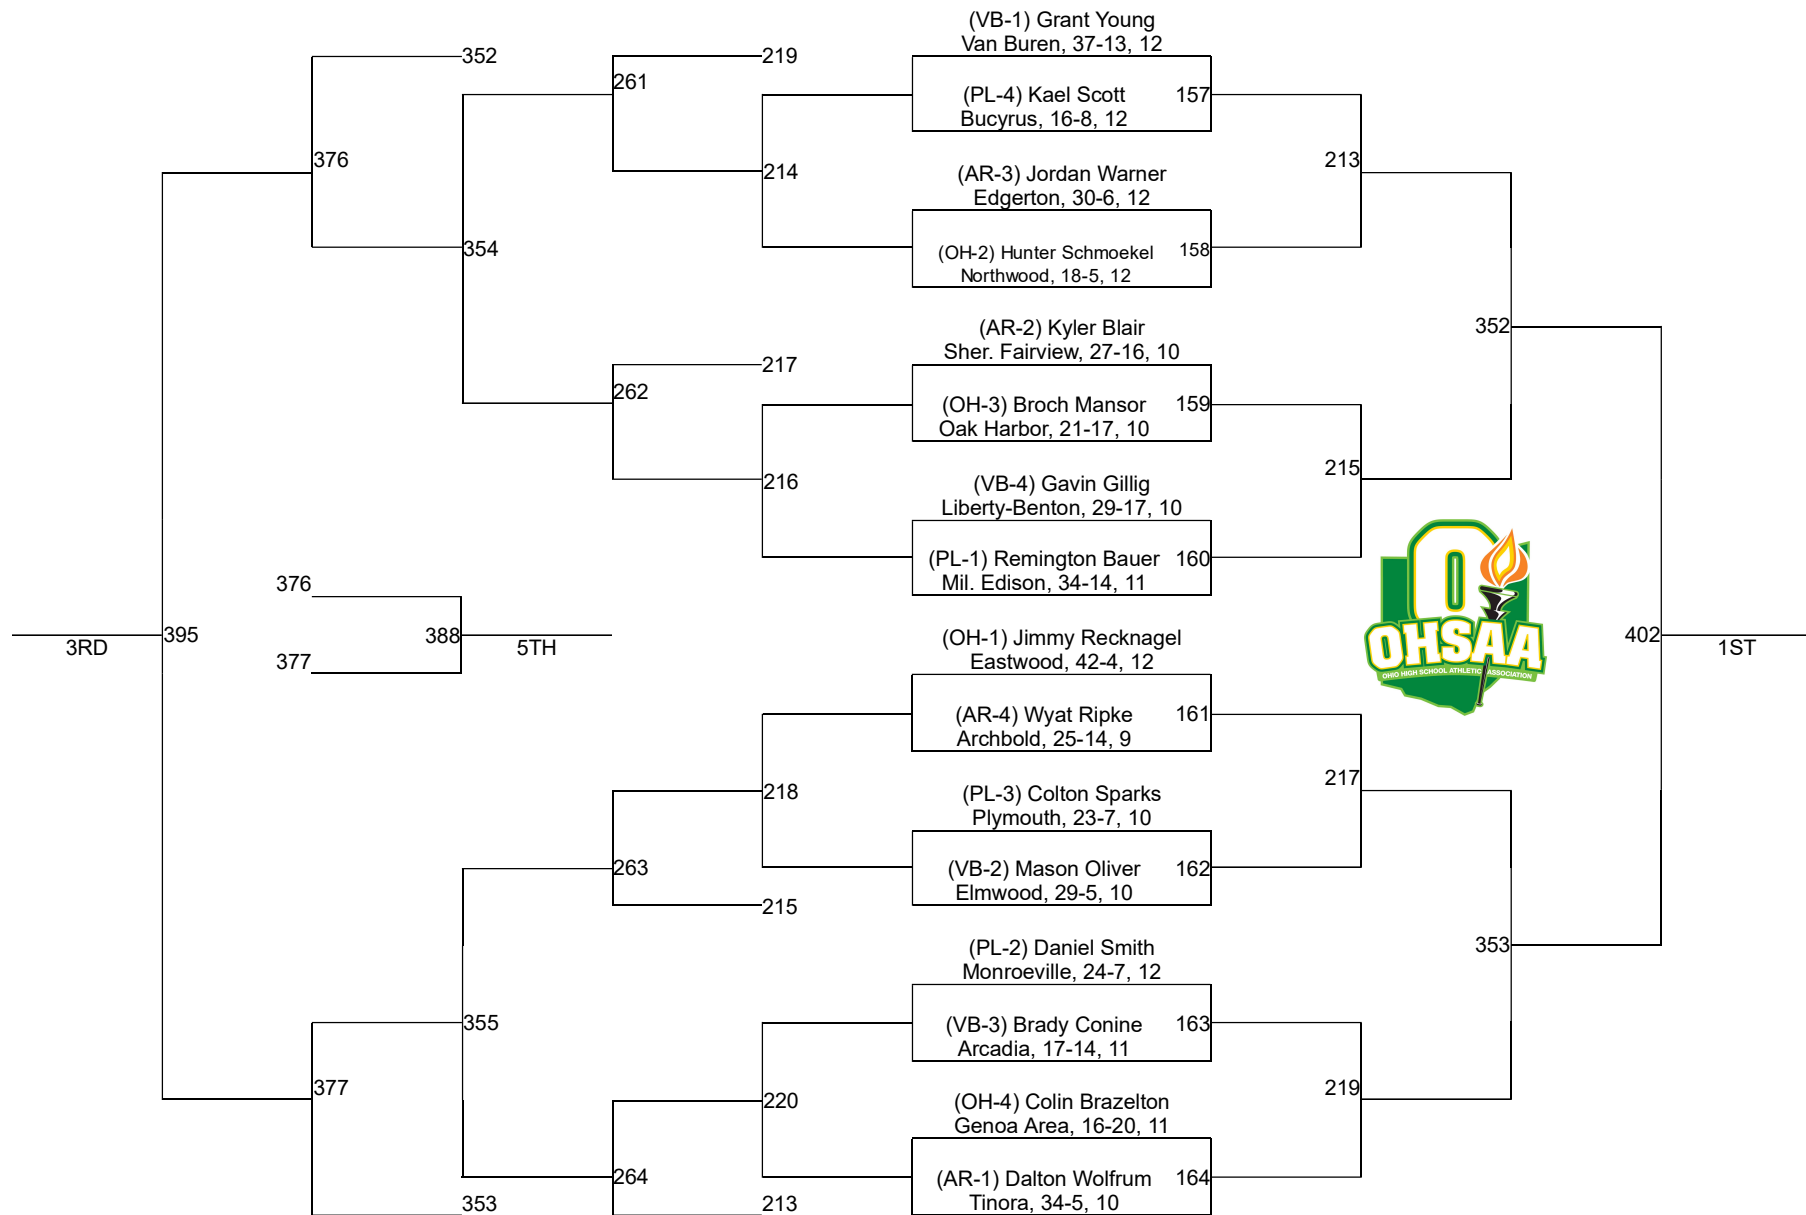

2021 Rossford Division III District

170