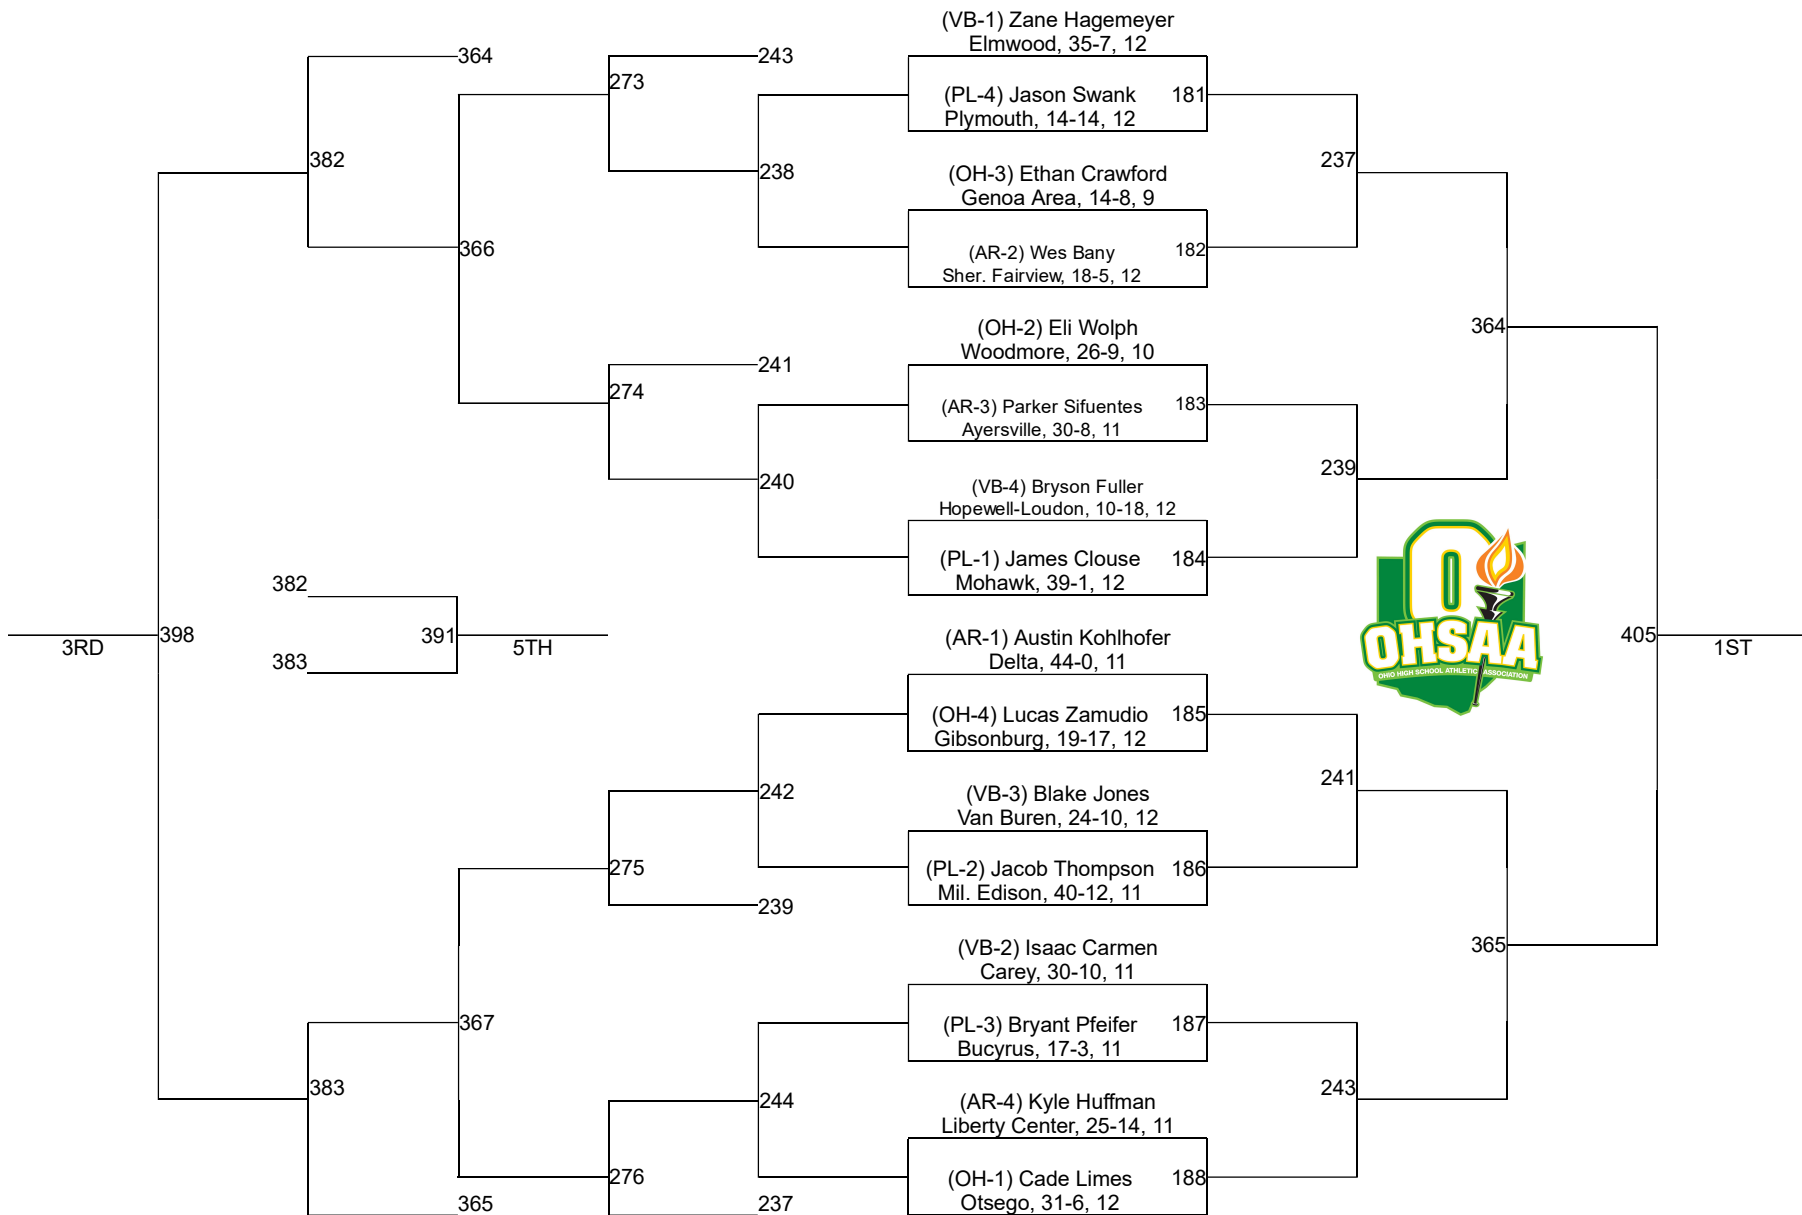

2021 Rossford Division III District

220