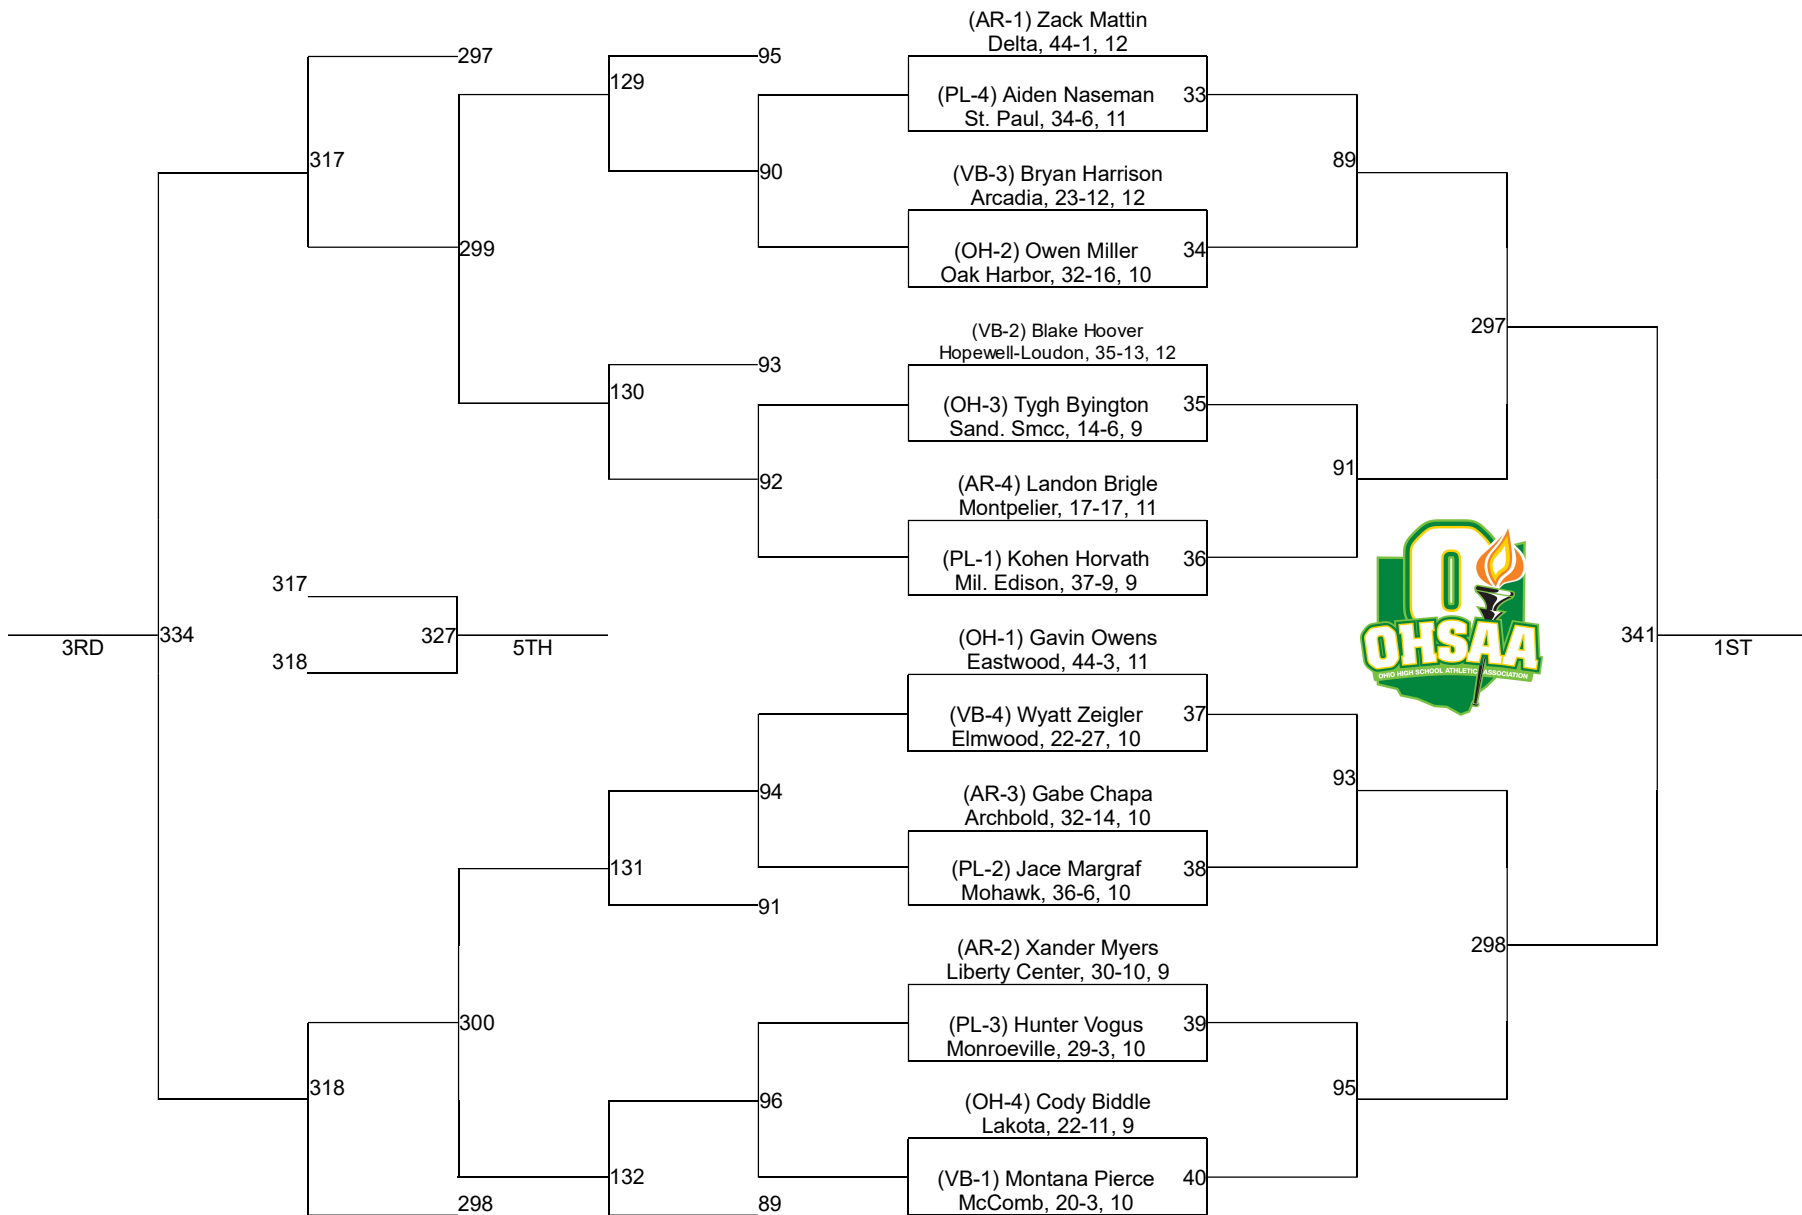

2021 Rossford Division III District

132