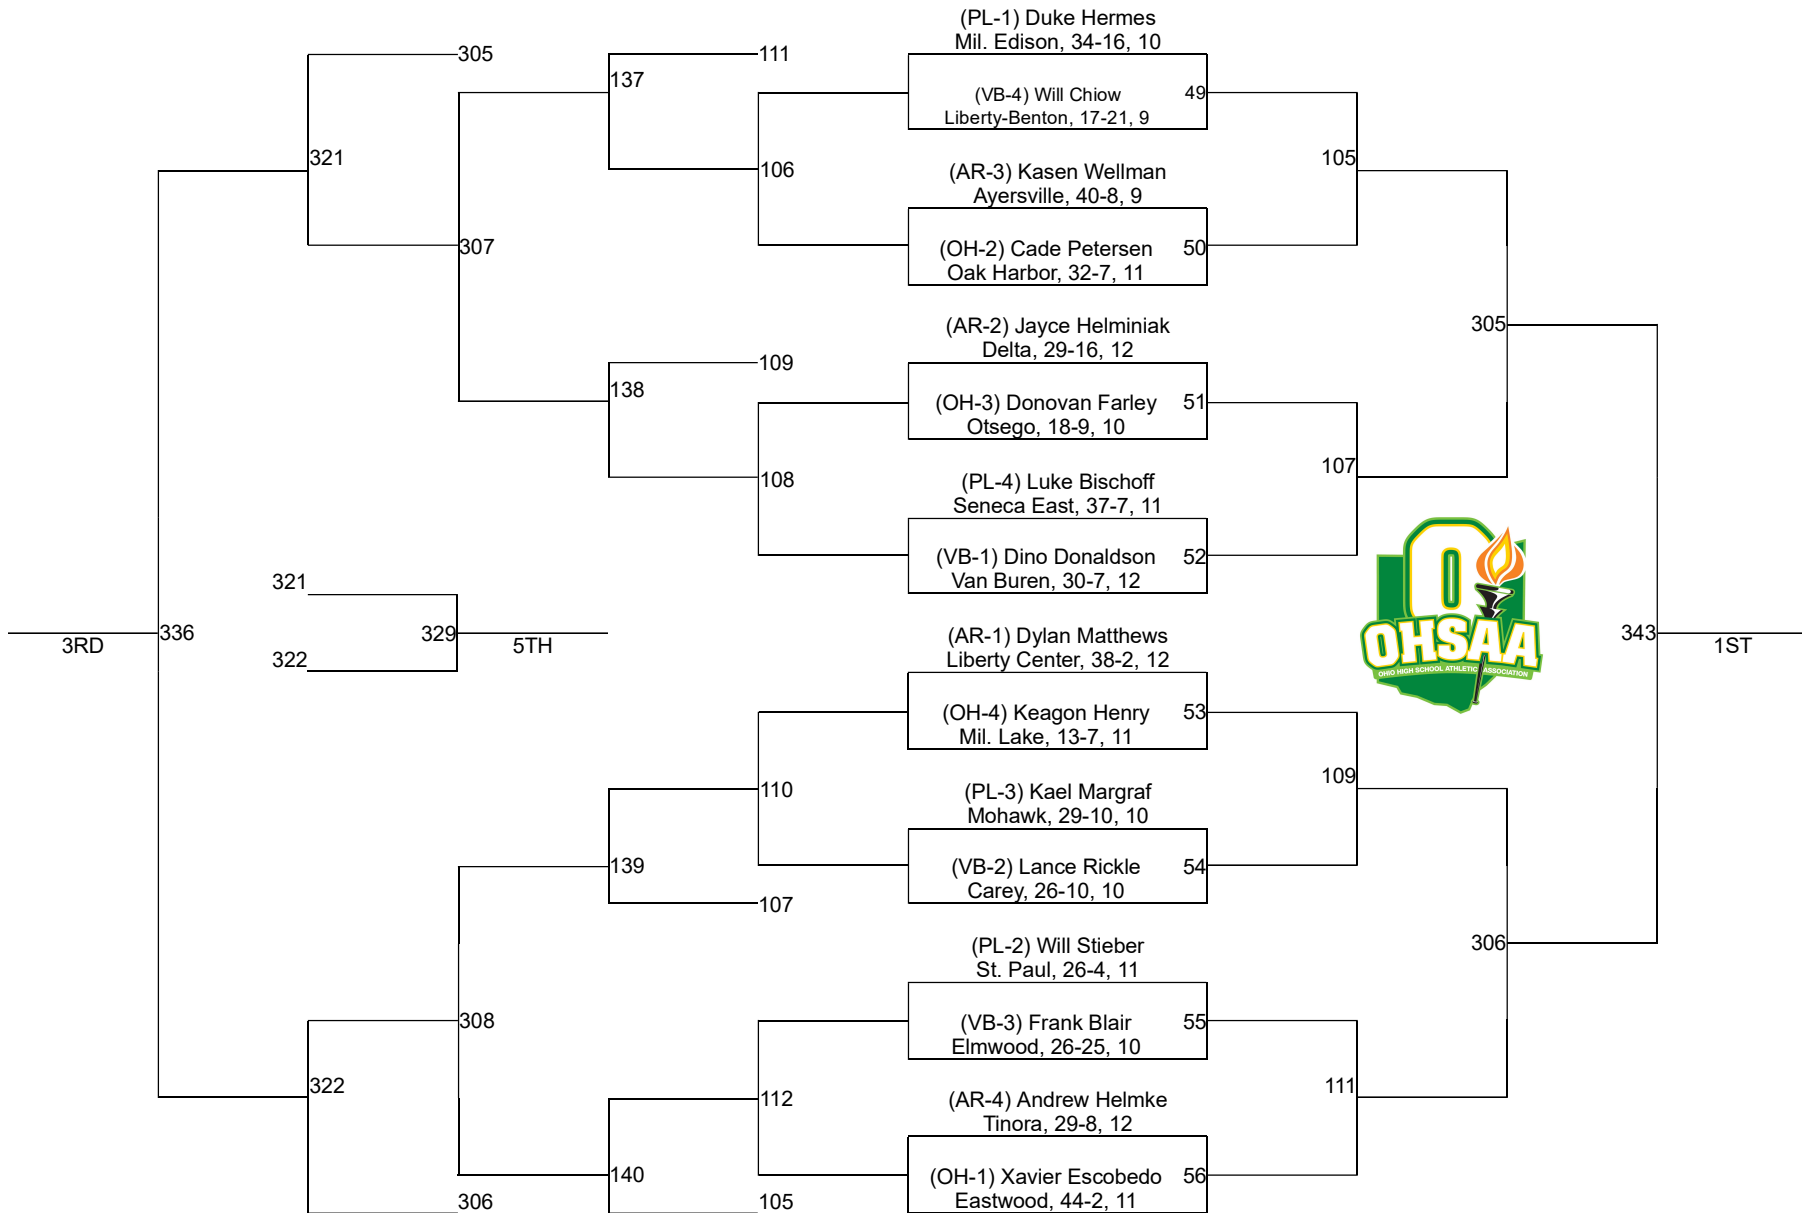

2021 Rossford Division III District

145