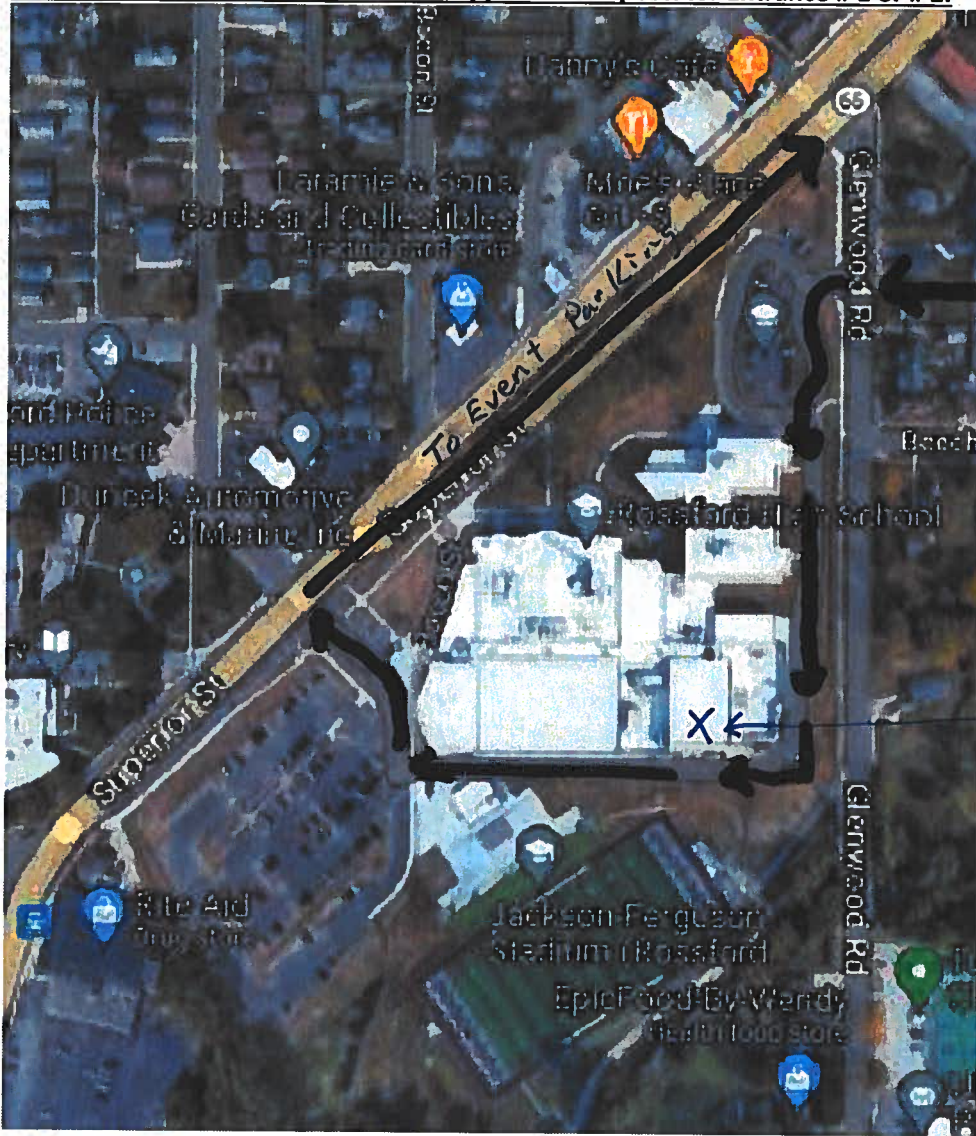

CAMPUS MAP

For Team Drop-Off, please enter lot from Glenwood Road and proceed behind field house to doors marked "Team Entrance". There will be no parking or standing. School transportation will need to park in the event lot as located on the maps below.

For EVENT PARKING, please enter the Rec Center lot from west bound Miami St. Proceed through the lot to large lot in back. DO NOT park in the Rec Center Lot. You will be ticketed and or towed.

ALL SCHOOL TRANSPORTATION (buses and vans) will park in the Event Parking Lot.

**\*PLEASE READ\***

**DO NOT park on the side streets in town or at Rite Aid. Violators will be ticketed and or towed at owner's expense. Please use the Event Parking depicted below.**

For EVENT PARKING, please enter the Rec Center lot from west bound Miami St. Proceed through the lot to large lot in back. DO NOT park in the Rec Center Lot. You will be ticketed and or towed.

ALL SCHOOL TRANSPORTATION (buses and vans) will park in the Event Parking Lot.

**\*PLEASE READ\***

**DO NOT park on the side streets in town or at Rite Aid. Violators will be ticketed and or towed at owner's expense. Please use the Event Parking depicted above.**