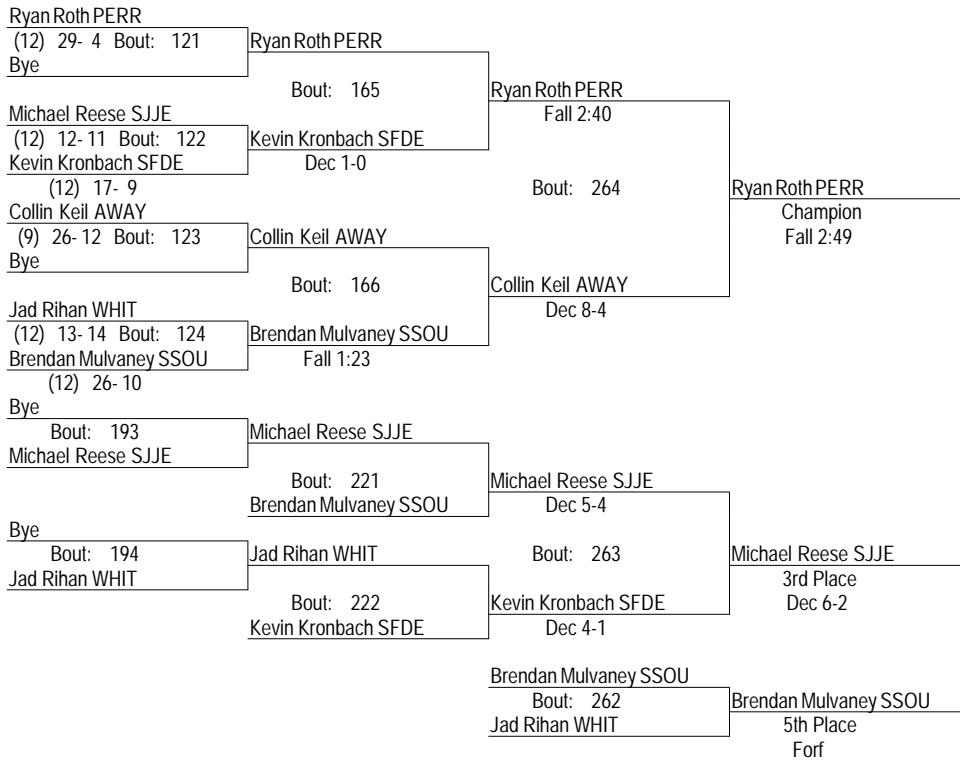

2013 Clay Division I Sectional

Feb. 16, 2013

132

- Place Winners -
 1st Gavin Nelson CLAY (11) 41- 8
 2nd Alec Herhold PERR (12) 28- 14
 3rd Zach Sa WHIT (10) 30- 16
 4th Jared Grunberg SSOU (10) 21- 17

- Place Winners -
 5th Spencer King AWAY (12) 27- 14
 6th Magaid Bali SFDE (11) 2- 3

2013 Clay Division I Sectional

Feb. 16, 2013

138

- Place Winners -
 1st Anthony Arroyo MAUM
 2nd Logan Cluckey WHIT
 3rd Jordan Dennie AWAY
 4th Caleb Nelson CLAY

(10) 26- 8
 (11) 23- 12
 (11) 17- 17
 (10) 23- 16

- Place Winners -
 5th Chris Stockard SJJE
 6th Adam Shue PERR

(11) 16- 13
 (9) 13- 14

2013 Clay Division I Sectional

Feb. 16, 2013

145

- Place Winners -

- 1st Ryan Roth PERR (12) 31- 4
- 2nd Collin Keil AWAY (9) 27- 13
- 3rd Michael Reese SJJE (12) 14- 12
- 4th Kevin Kronbach SFDE (12) 19- 11
- 5th Brendan Mulvaney SSOU (12) 28- 12
- 6th Jad Rihan WHIT (12) 13- 16