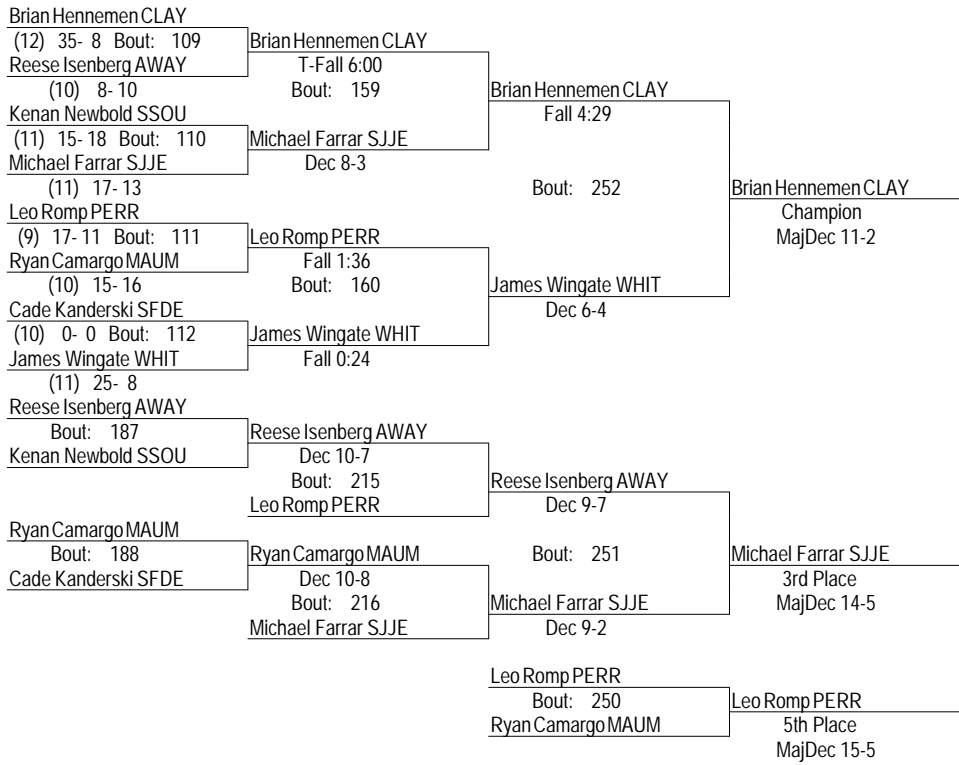

2013 Clay Division I Sectional

Feb. 16, 2013

106

- Place Winners -
 1st Mario Guillen PERR (9) 26- 6
 2nd Tanner Ruiz SSOU (11) 28- 9
 3rd Aaron Hennemen CLAY (11) 25- 11
 4th Mahdi Jaloudi SNOR (10) 26- 8

- Place Winners -
 5th Kyle McGibbeny SFDE (9) 9- 11
 6th Louie LaChapelle MAUM (9) 12- 15

2013 Clay Division I Sectional

Feb. 16, 2013

126

- Place Winners -

- 1st Brian Hennemen CLAY (12) 38- 8
- 2nd James Wingate WHIT (11) 27- 9
- 3rd Michael Farrar SJJE (11) 20- 14
- 4th Reese Isenberg AWAY (10) 10- 12
- 5th Leo Romp PERR (9) 19- 13
- 6th Ryan Camargo MAUM (10) 16- 19

2013 Clay Division I Sectional

Feb. 16, 2013

132

- Place Winners -
 1st Gavin Nelson CLAY (11) 41- 8
 2nd Alec Herhold PERR (12) 28- 14
 3rd Zach Sa WHIT (10) 30- 16
 4th Jared Grunberg SSOU (10) 21- 17

- Place Winners -
 5th Spencer King AWAY (12) 27- 14
 6th Magaid Bali SFDE (11) 2- 3