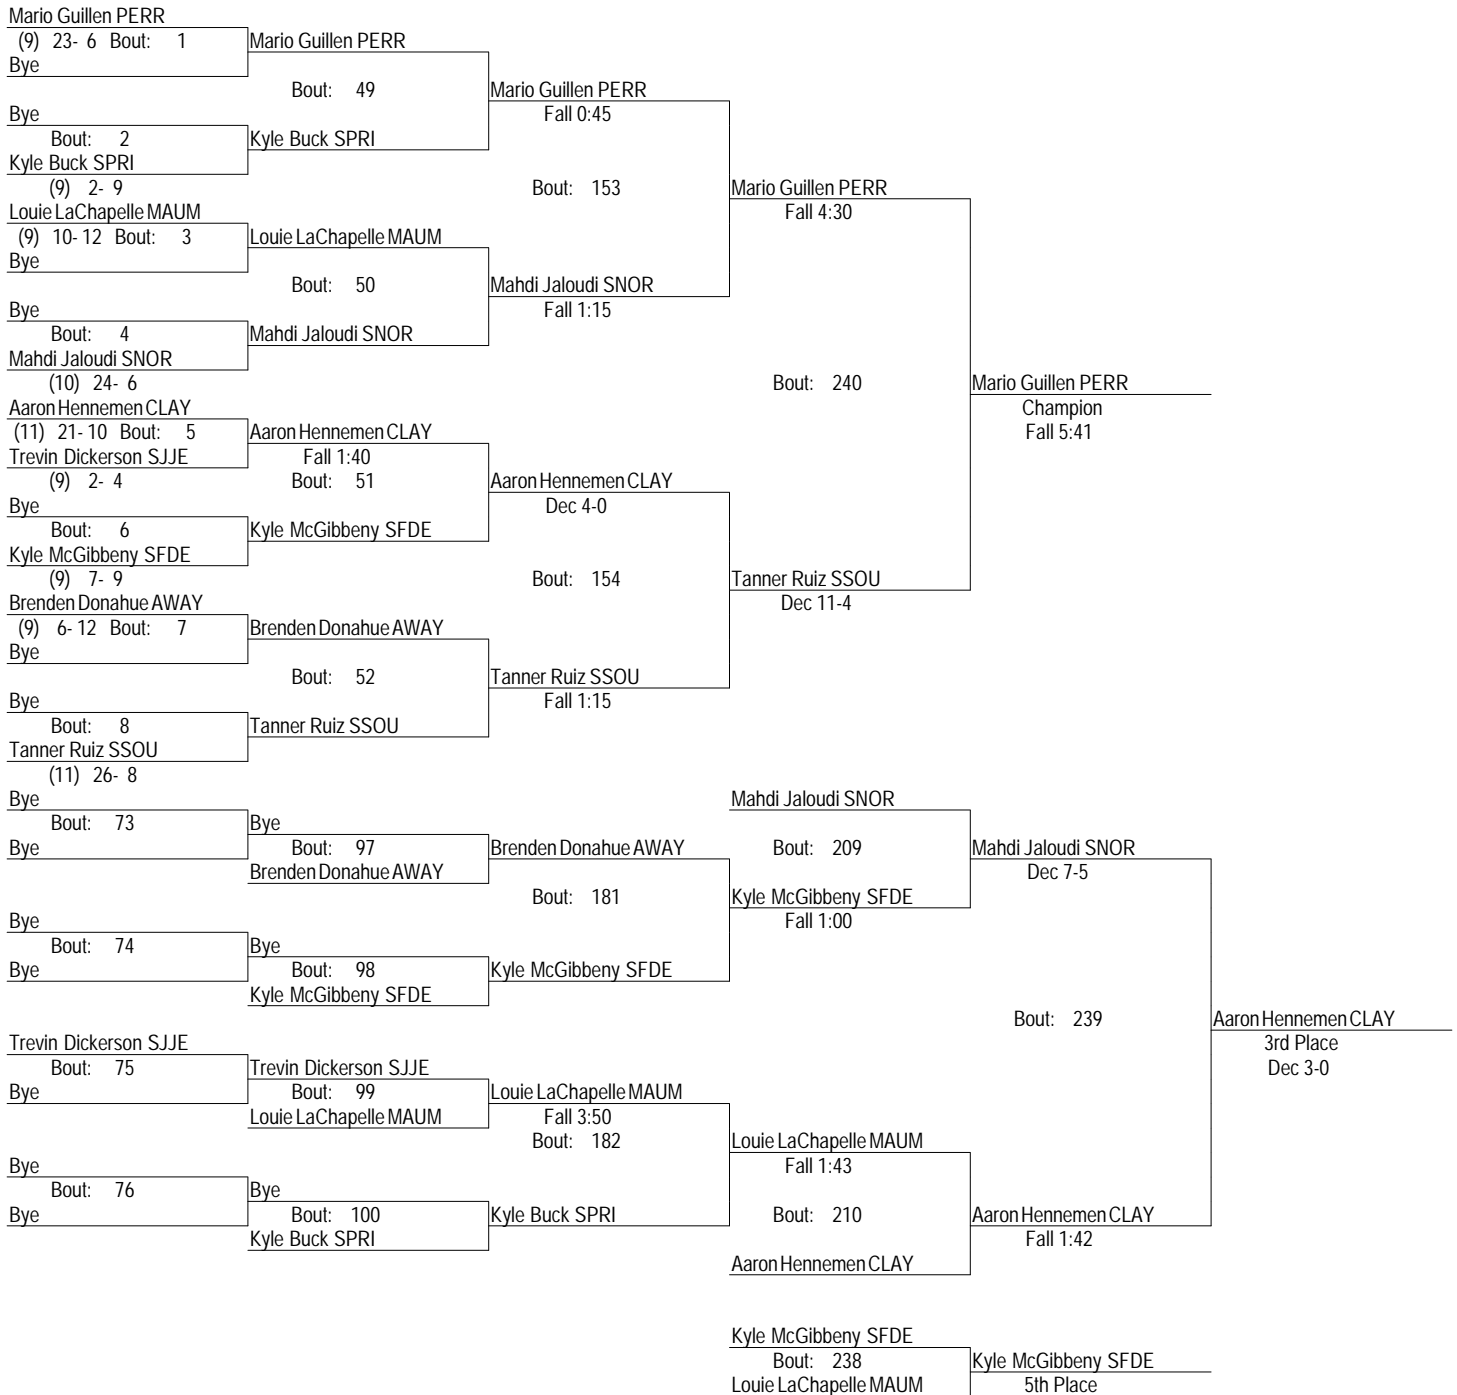

2013 Clay Division I Sectional

Feb. 16, 2013

106

- Place Winners -
 1st Mario Guillen PERR (9) 26- 6
 2nd Tanner Ruiz SSOU (11) 28- 9
 3rd Aaron Hennemen CLAY (11) 25- 11
 4th Mahdi Jaloudi SNOR (10) 26- 8

2013 Clay Division I Sectional

Feb. 16, 2013

132

- Place Winners -
 1st Gavin Nelson CLAY (11) 41- 8
 2nd Alec Herhold PERR (12) 28- 14
 3rd Zach Sa WHIT (10) 30- 16
 4th Jared Grunberg SSOU (10) 21- 17

- Place Winners -
 5th Spencer King AWAY (12) 27- 14
 6th Magaid Bali SFDE (11) 2- 3