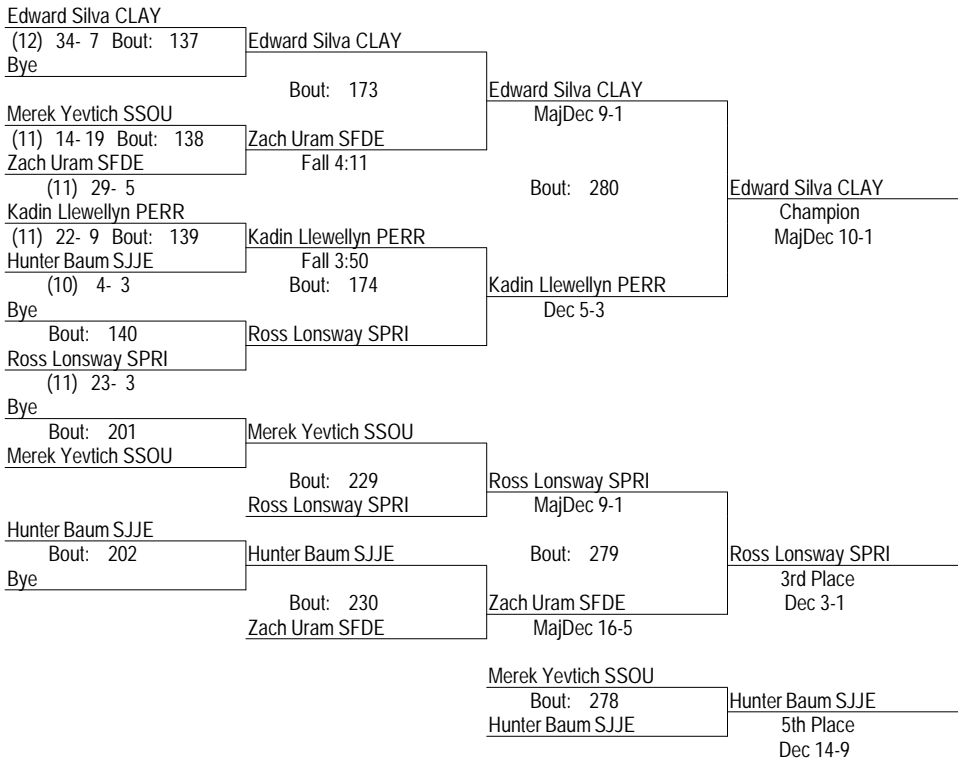

2013 Clay Division I Sectional

Feb. 16, 2013

170

- Place Winners -

- 1st Rocco Caywood PERR (11) 30- 3
- 2nd Matt Stencil CLAY (9) 31- 7
- 3rd Shelton Evans SFDE (12) 32- 4
- 4th Andrew Jewel SJJE (10) 23- 18
- 5th Cahle Puhl MAUM (10) 25- 13
- 6th Lafe Pitzen AWAY (9) 7- 11

2013 Clay Division I Sectional

Feb. 16, 2013

182

- Place Winners -

- 1st Edward Silva CLAY (12) 36- 7
- 2nd Kadin Llewellyn PERR (11) 24- 10
- 3rd Ross Lonsway SPRI (11) 25- 4
- 4th Zach Uram SFDE (11) 31- 7
- 5th Hunter Baum SJJE (10) 5- 5
- 6th Merek Yevtich SSOU (11) 14- 22