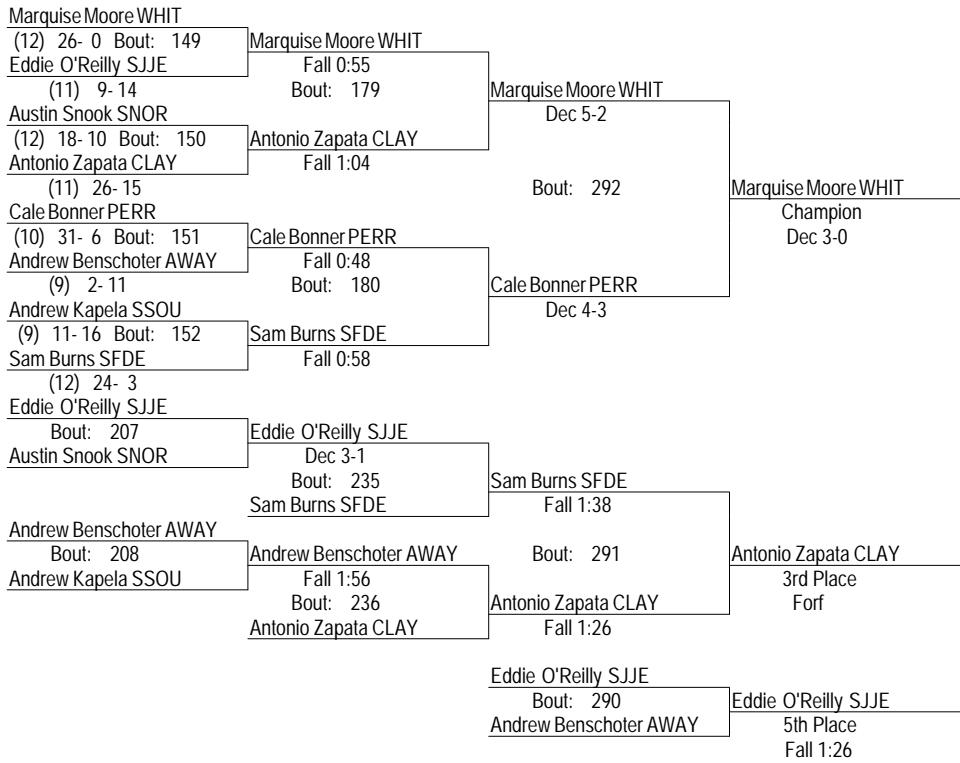

2013 Clay Division I Sectional

Feb. 16, 2013

182

- Place Winners -

- 1st Edward Silva CLAY (12) 36- 7
- 2nd Kadin Llewellyn PERR (11) 24- 10
- 3rd Ross Lonsway SPRI (11) 25- 4
- 4th Zach Uram SFDE (11) 31- 7
- 5th Hunter Baum SJJE (10) 5- 5
- 6th Merek Yevtich SSOU (11) 14- 22

2013 Clay Division I Sectional

Feb. 16, 2013

220

- Place Winners -

- 1st Mark Delas PERR (11) 19- 10
- 2nd Jarred Gray CLAY (12) 16- 4
- 3rd Nick Grzegorzewski MAUM (12) 30- 6
- 4th Peter Krull SJJE (12) 31- 9
- 5th Donnie Summers SPRI (11) 15- 14
- 6th Scott Harrison SNOR (12) 21- 8

2013 Clay Division I Sectional

Feb. 16, 2013

285

- Place Winners -

1st Marquise Moore WHIT	(12) 29- 0
2nd Cale Bonner PERR	(10) 33- 7
3rd Antonio Zapata CLAY	(11) 29- 16
4th Sam Burns SFDE	(12) 26- 4
5th Eddie O'Reilly SJJE	(11) 11- 16
6th Andrew Benschoter AWAY	(9) 3- 14