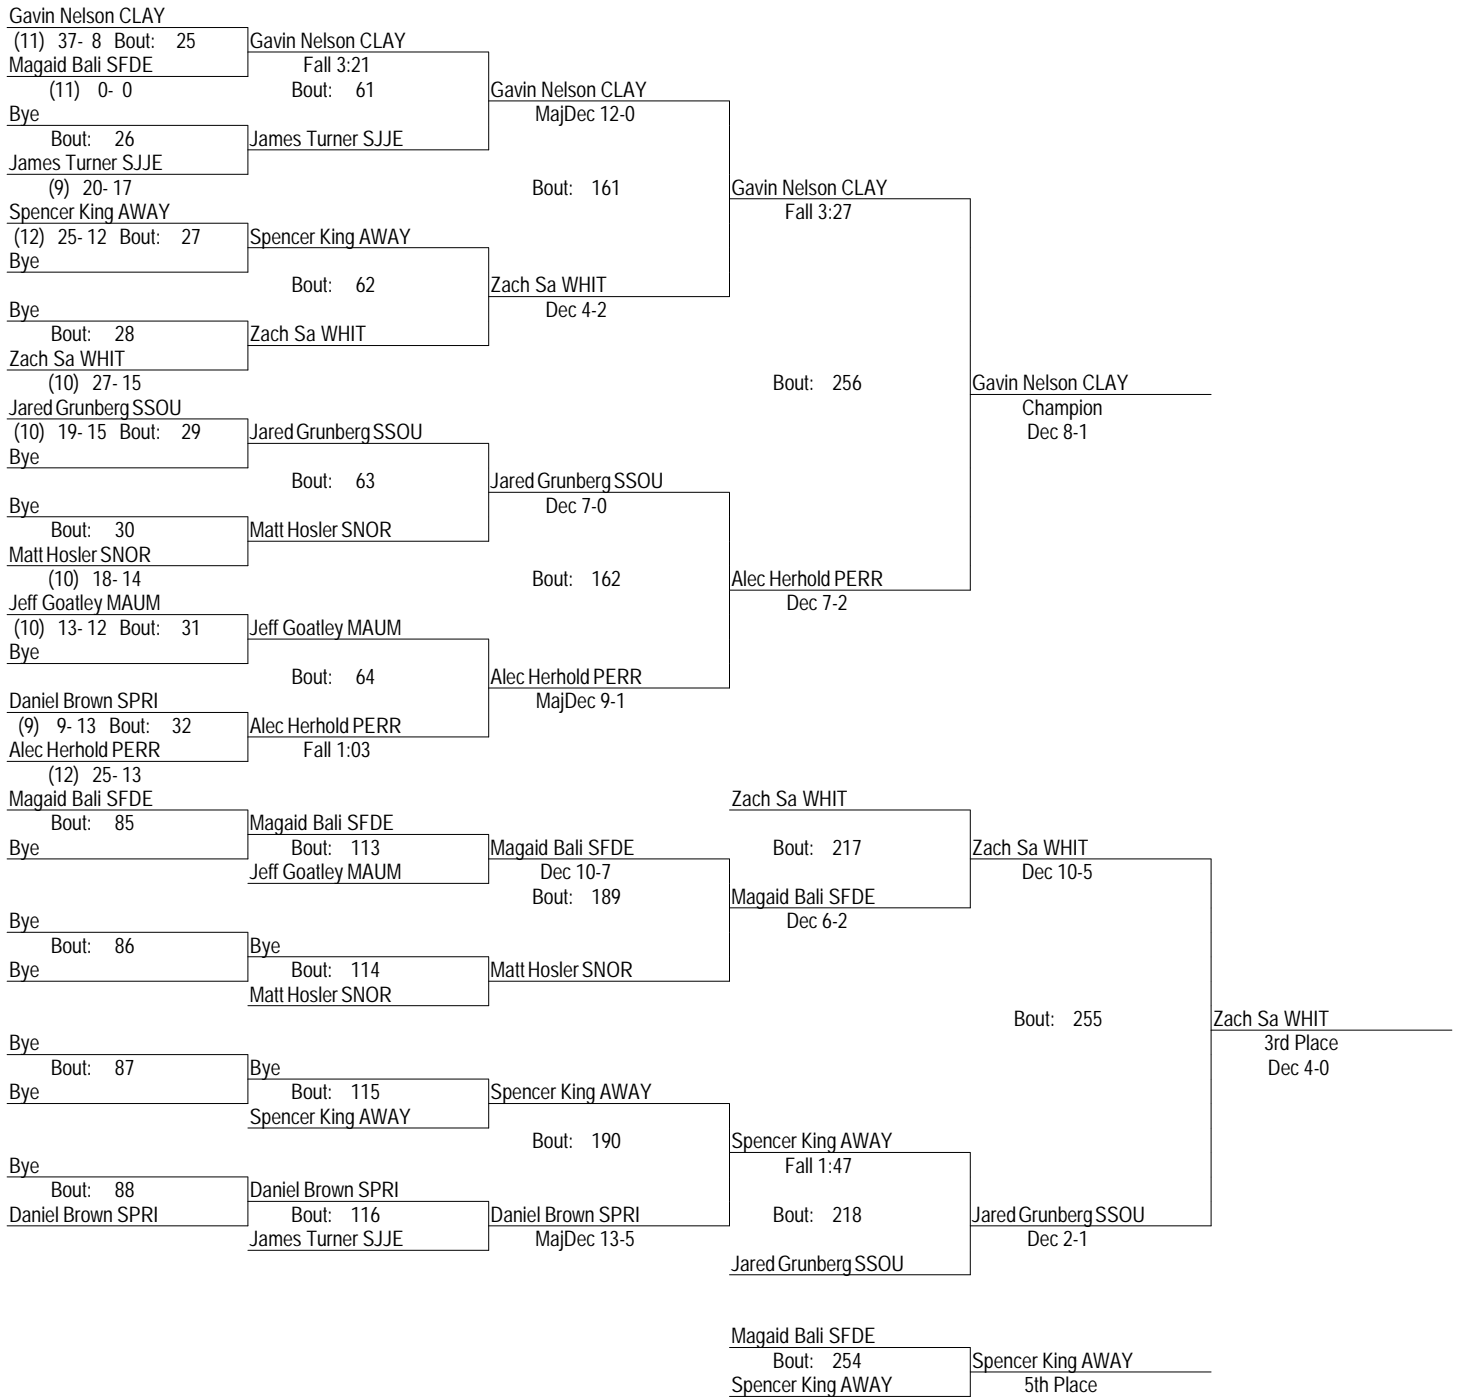

2013 Clay Division I Sectional

Feb. 16, 2013

106

- Place Winners -
 1st Mario Guillen PERR (9) 26- 6
 2nd Tanner Ruiz SSOU (11) 28- 9
 3rd Aaron Hennemen CLAY (11) 25- 11
 4th Mahdi Jaloudi SNOR (10) 26- 8

- Place Winners -
 5th Kyle McGibbeny SFDE (9) 9- 11
 6th Louie LaChapelle MAUM (9) 12- 15

2013 Clay Division I Sectional

Feb. 16, 2013

126

- Place Winners -

- 1st Brian Hennemen CLAY (12) 38- 8
- 2nd James Wingate WHIT (11) 27- 9
- 3rd Michael Farrar SJJE (11) 20- 14
- 4th Reese Isenberg AWAY (10) 10- 12
- 5th Leo Romp PERR (9) 19- 13
- 6th Ryan Camargo MAUM (10) 16- 19

2013 Clay Division I Sectional

Feb. 16, 2013

132

- Place Winners -
 1st Gavin Nelson CLAY (11) 41- 8
 2nd Alec Herhold PERR (12) 28- 14
 3rd Zach Sa WHIT (10) 30- 16
 4th Jared Grunberg SSOU (10) 21- 17

- Place Winners -
 5th Spencer King AWAY (12) 27- 14
 6th Magaid Bali SFDE (11) 2- 3