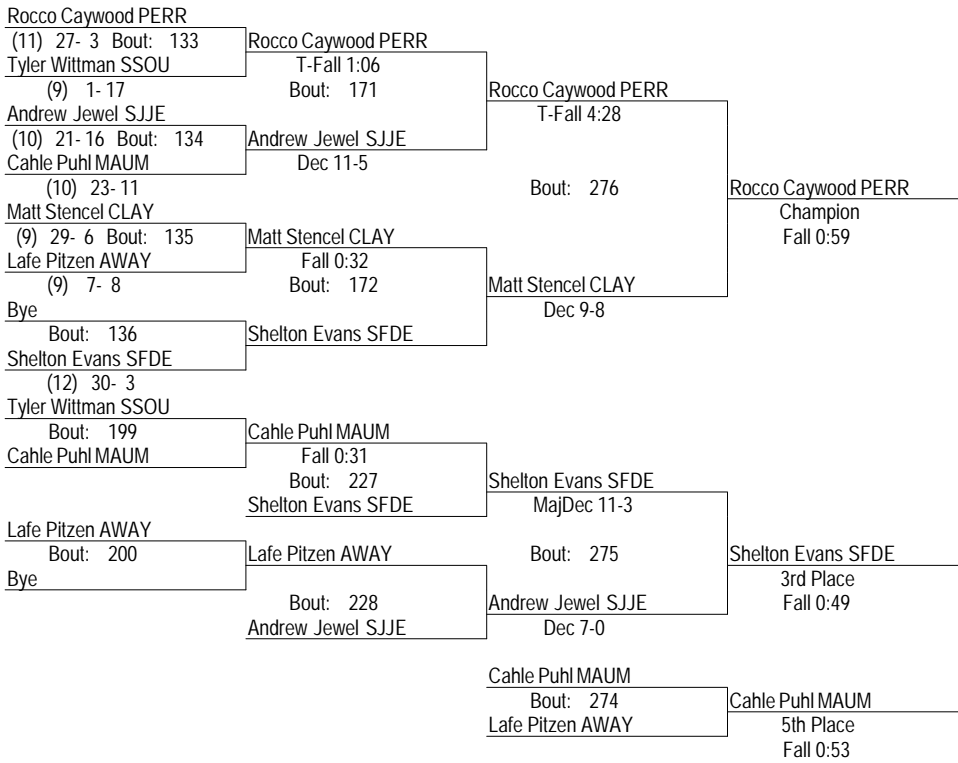

2013 Clay Division I Sectional

Feb. 16, 2013

160

- Place Winners -

- 1st Nick Stencel CLAY (11) 38- 9
- 2nd Jake Sowders SSOU (12) 24- 10
- 3rd Will Waltermeyer PERR (12) 27- 15
- 4th Garrett Switzer AWAY (12) 19- 20
- 5th Steven Welling SFDE (11) 28- 11
- 6th Tommy Barnett WHIT (12) 16- 18

2013 Clay Division I Sectional

Feb. 16, 2013

170

- Place Winners -

- 1st Rocco Caywood PERR (11) 30- 3
- 2nd Matt Stencil CLAY (9) 31- 7
- 3rd Shelton Evans SFDE (12) 32- 4
- 4th Andrew Jewel SJJE (10) 23- 18
- 5th Cahle Puhl MAUM (10) 25- 13
- 6th Lafe Pitzen AWAY (9) 7- 11