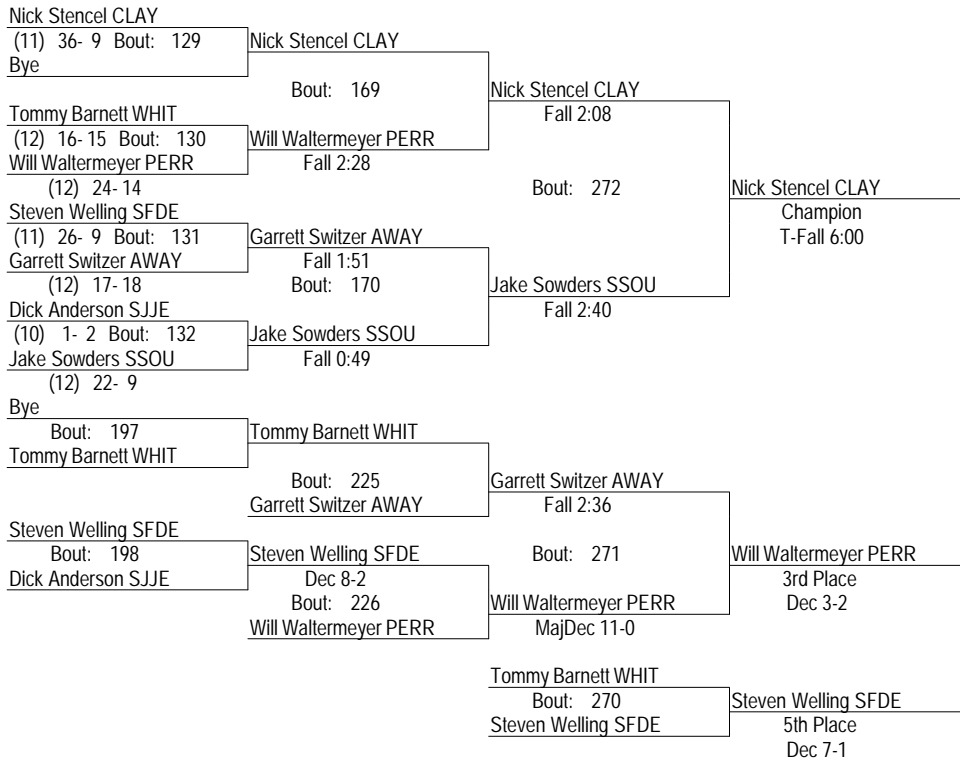

2013 Clay Division I Sectional

Feb. 16, 2013

160

- Place Winners -

- 1st Nick Stencel CLAY (11) 38- 9
- 2nd Jake Sowders SSOU (12) 24- 10
- 3rd Will Waltermeyer PERR (12) 27- 15
- 4th Garrett Switzer AWAY (12) 19- 20
- 5th Steven Welling SFDE (11) 28- 11
- 6th Tommy Barnett WHIT (12) 16- 18