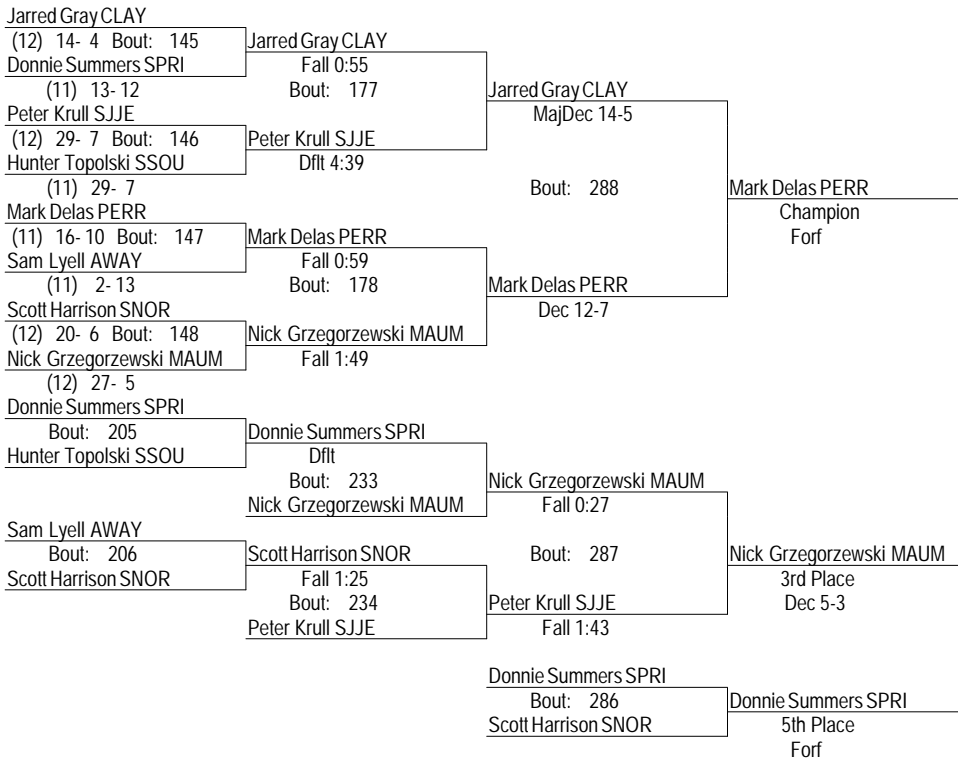

2013 Clay Division I Sectional

Feb. 16, 2013

170

- Place Winners -

- 1st Rocco Caywood PERR (11) 30- 3
- 2nd Matt Stencil CLAY (9) 31- 7
- 3rd Shelton Evans SFDE (12) 32- 4
- 4th Andrew Jewel SJJE (10) 23- 18
- 5th Cahle Puhl MAUM (10) 25- 13
- 6th Lafe Pitzen AWAY (9) 7- 11

2013 Clay Division I Sectional

Feb. 16, 2013

182

- Place Winners -

- 1st Edward Silva CLAY (12) 36- 7
- 2nd Kadin Llewellyn PERR (11) 24- 10
- 3rd Ross Lonsway SPRI (11) 25- 4
- 4th Zach Uram SFDE (11) 31- 7
- 5th Hunter Baum SJJE (10) 5- 5
- 6th Merek Yevtich SSOU (11) 14- 22

2013 Clay Division I Sectional

Feb. 16, 2013

220

- Place Winners -

- 1st Mark Delas PERR (11) 19- 10
- 2nd Jarred Gray CLAY (12) 16- 4
- 3rd Nick Grzegorzewski MAUM (12) 30- 6
- 4th Peter Krull SJJE (12) 31- 9
- 5th Donnie Summers SPRI (11) 15- 14
- 6th Scott Harrison SNOR (12) 21- 8

2013 Clay Division I Sectional

Feb. 16, 2013

285

- Place Winners -

1st Marquise Moore WHIT	(12) 29- 0
2nd Cale Bonner PERR	(10) 33- 7
3rd Antonio Zapata CLAY	(11) 29- 16
4th Sam Burns SFDE	(12) 26- 4
5th Eddie O'Reilly SJJE	(11) 11- 16
6th Andrew Benschoter AWAY	(9) 3- 14