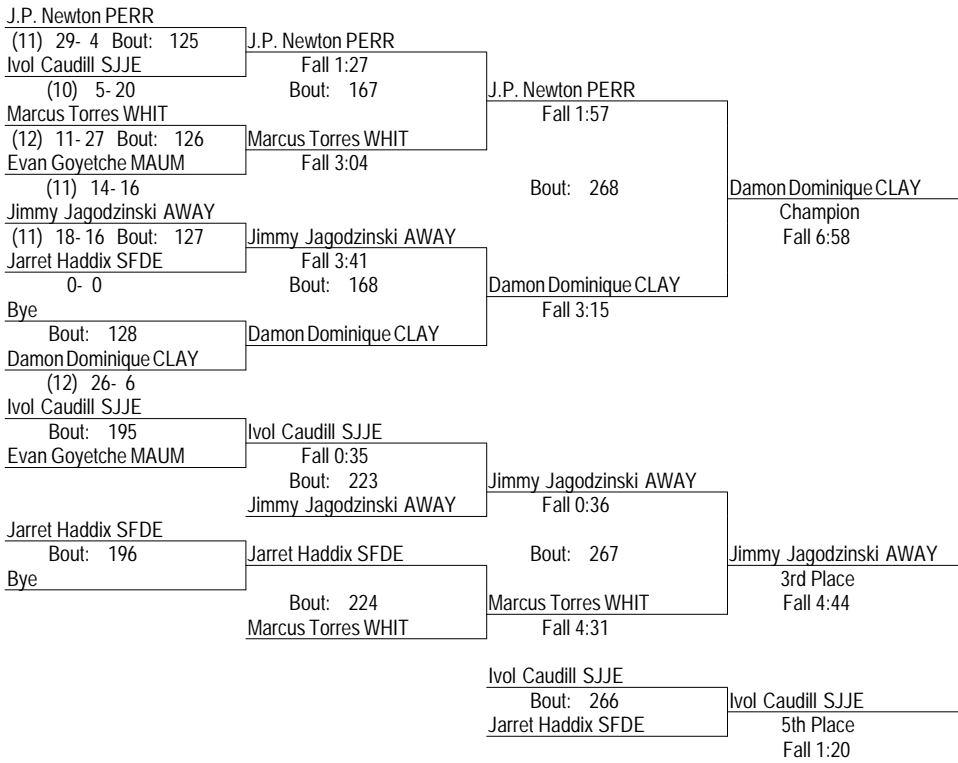

2013 Clay Division I Sectional

Feb. 16, 2013

138

- Place Winners -
 1st Anthony Arroyo MAUM
 2nd Logan Cluckey WHIT
 3rd Jordan Dennie AWAY
 4th Caleb Nelson CLAY

(10) 26- 8
 (11) 23- 12
 (11) 17- 17
 (10) 23- 16

- Place Winners -
 5th Chris Stockard SJJE
 6th Adam Shue PERR

(11) 16- 13
 (9) 13- 14

2013 Clay Division I Sectional

Feb. 16, 2013

145

- Place Winners -

- 1st Ryan Roth PERR (12) 31- 4
- 2nd Collin Keil AWAY (9) 27- 13
- 3rd Michael Reese SJJE (12) 14- 12
- 4th Kevin Kronbach SFDE (12) 19- 11
- 5th Brendan Mulvaney SSOU (12) 28- 12
- 6th Jad Rihan WHIT (12) 13- 16

2013 Clay Division I Sectional

Feb. 16, 2013

152

- Place Winners -

- 1st Damon Dominique CLAY (12) 28- 6
- 2nd J.P. Newton PERR (11) 31- 5
- 3rd Jimmy Jagodzinski AWAY (11) 21- 17
- 4th Marcus Torres WHIT (12) 13- 29
- 5th Ivvol Caudill SJJE (10) 7- 22
- 6th Jarret Haddix SFDE 0- 3