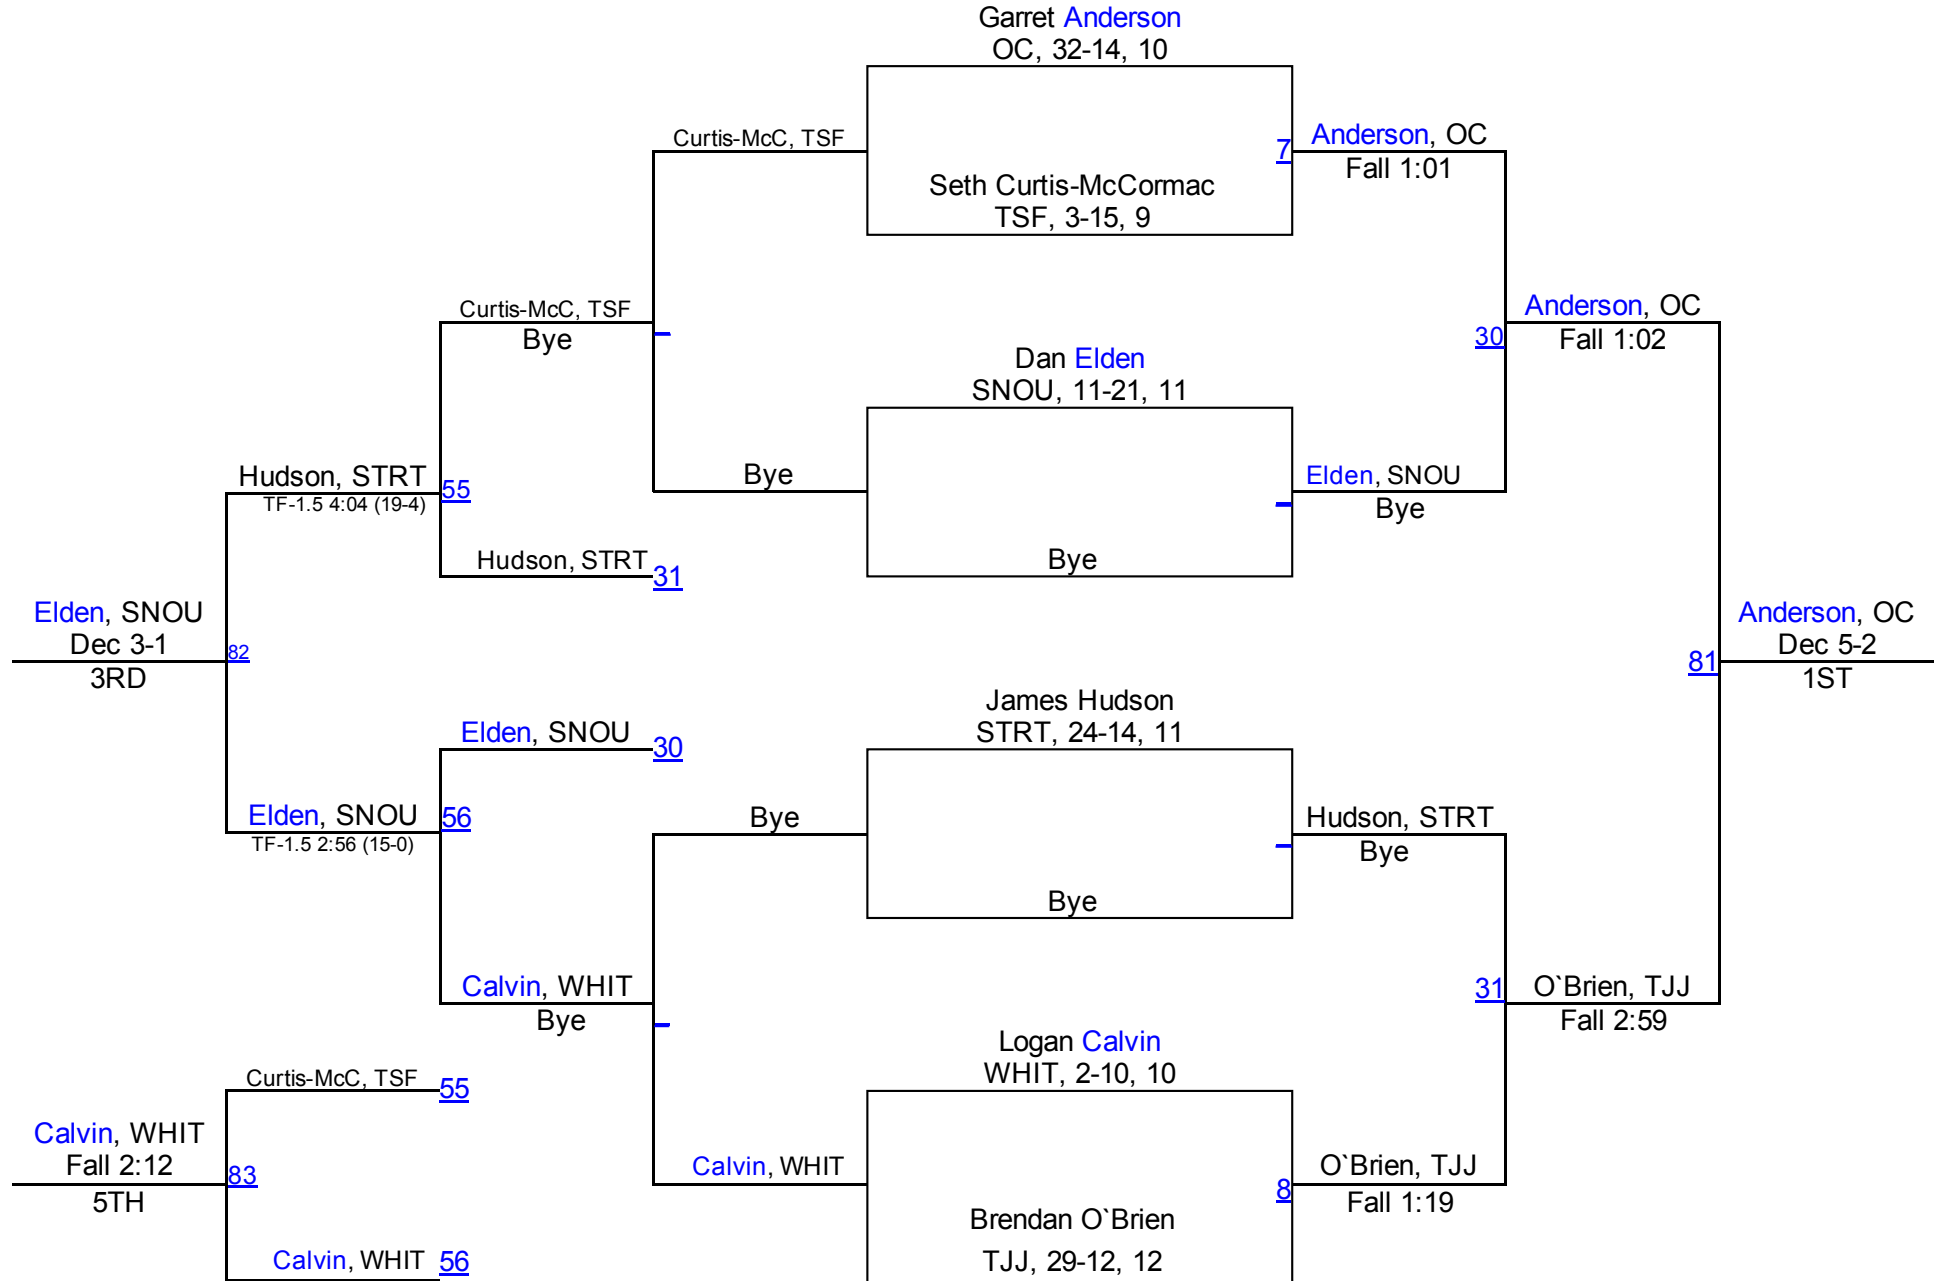

2016 Division 1 Oregon Clay Sectional

113

2016 Division 1 Oregon Clay Sectional

126

2016 Division 1 Oregon Clay Sectional

2016 Division 1 Oregon Clay Sectional

2016 Division 1 Oregon Clay Sectional

145