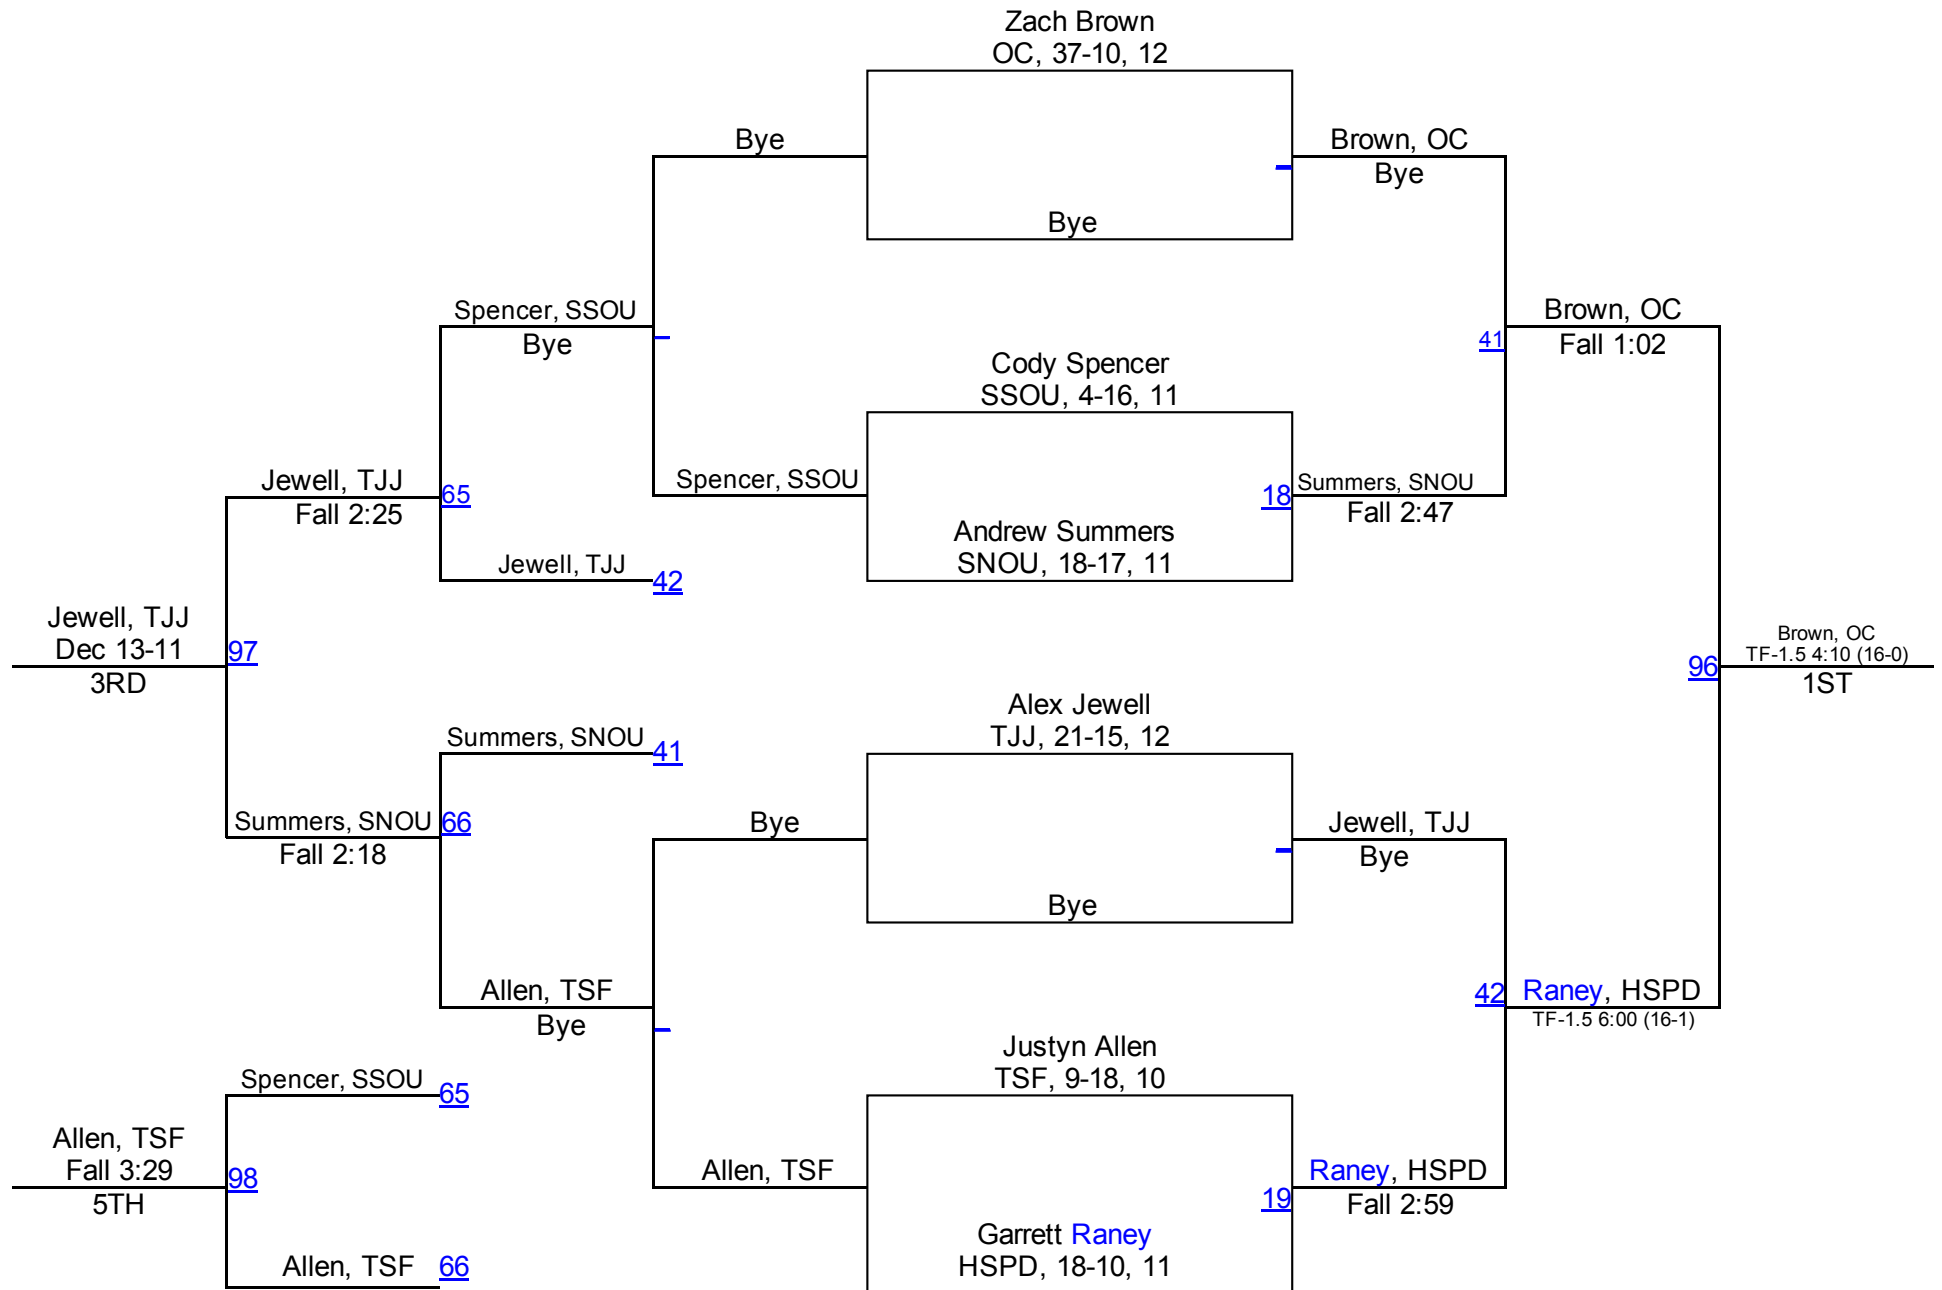

2016 Division 1 Oregon Clay Sectional

170