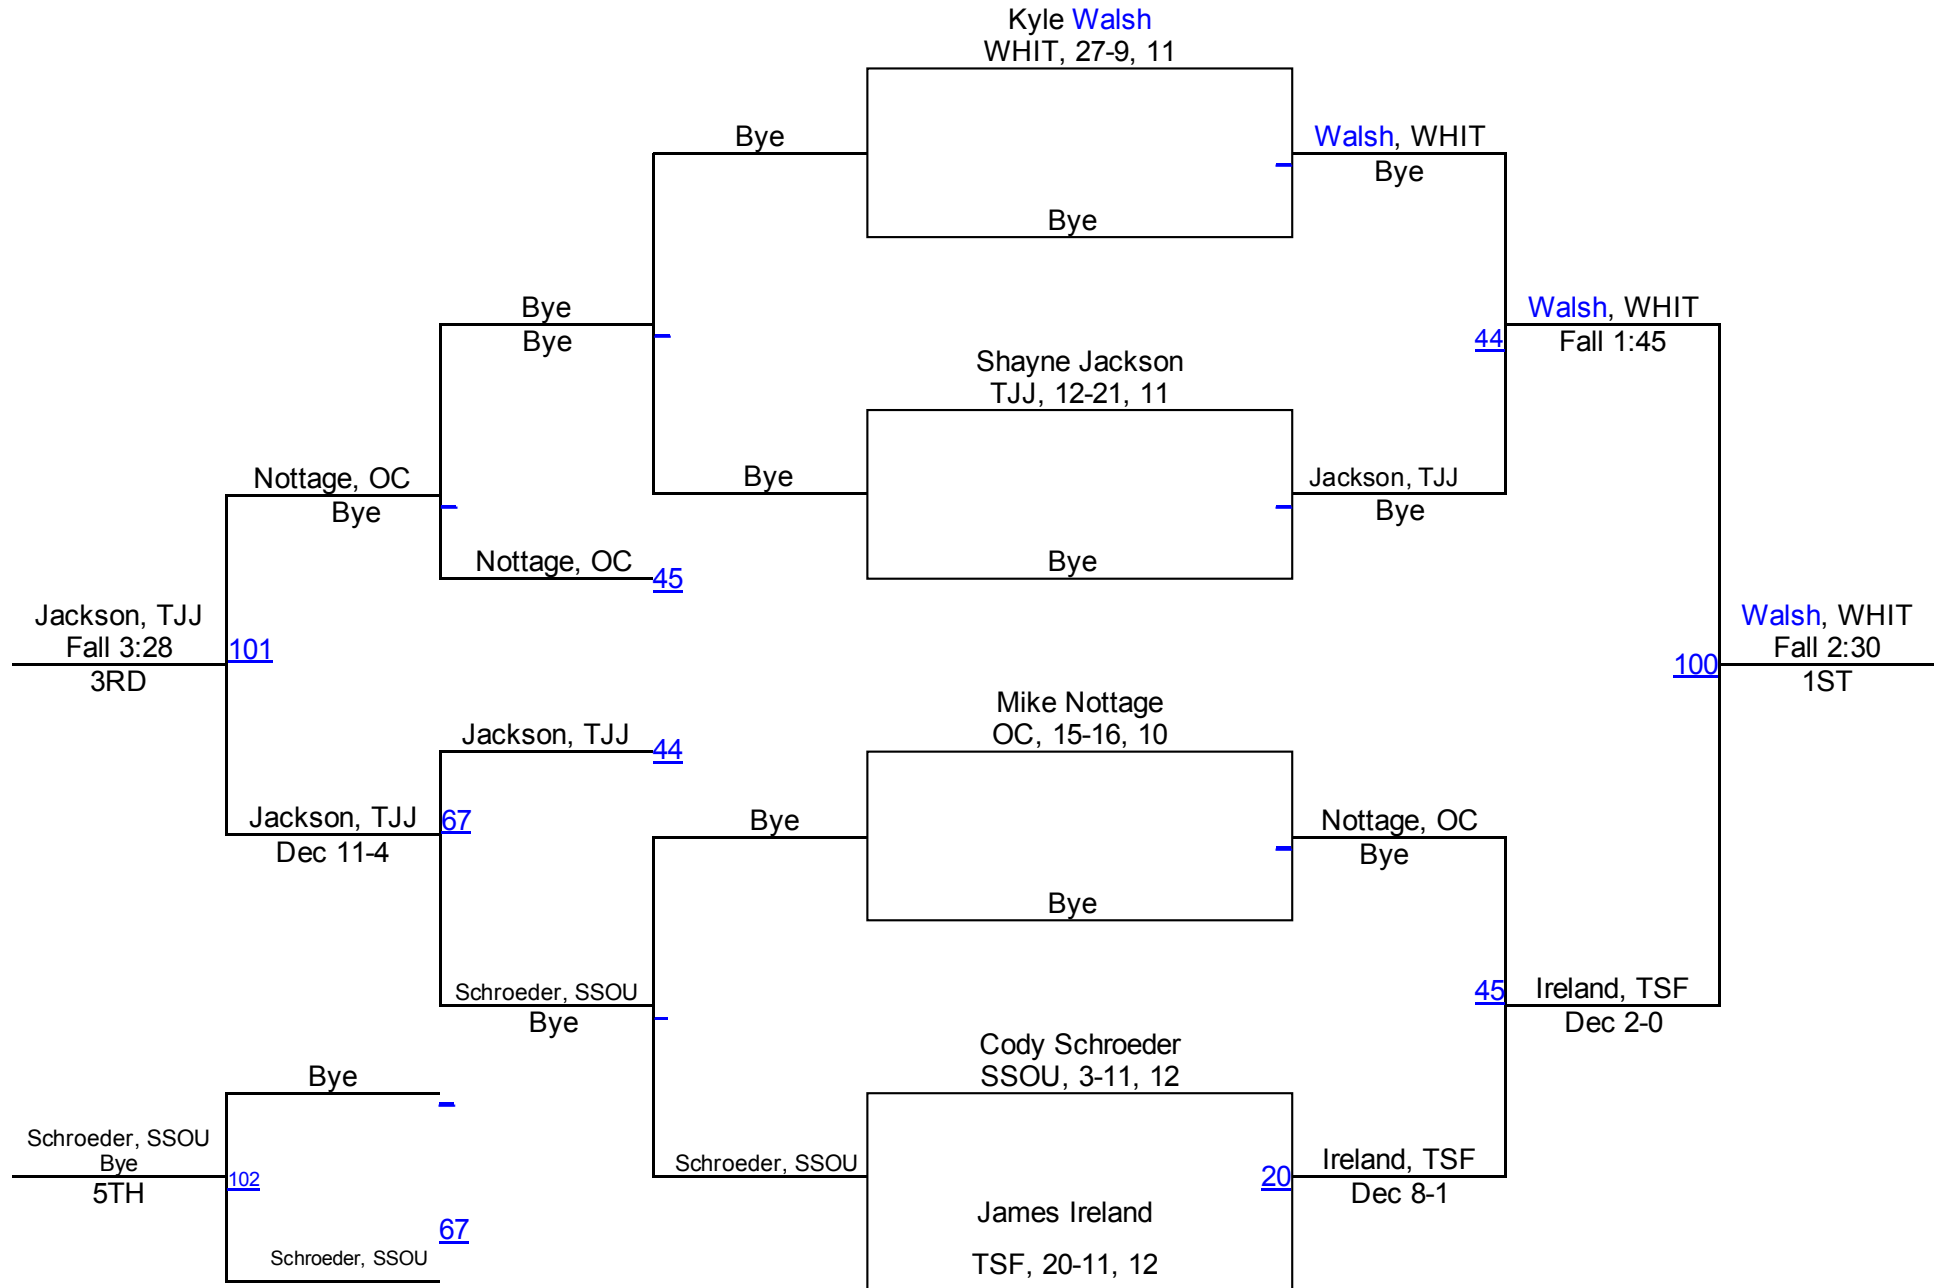

2016 Division 1 Oregon Clay Sectional

2016 Division 1 Oregon Clay Sectional

170

2016 Division 1 Oregon Clay Sectional

195

2016 Division 1 Oregon Clay Sectional

220

2016 Division 1 Oregon Clay Sectional