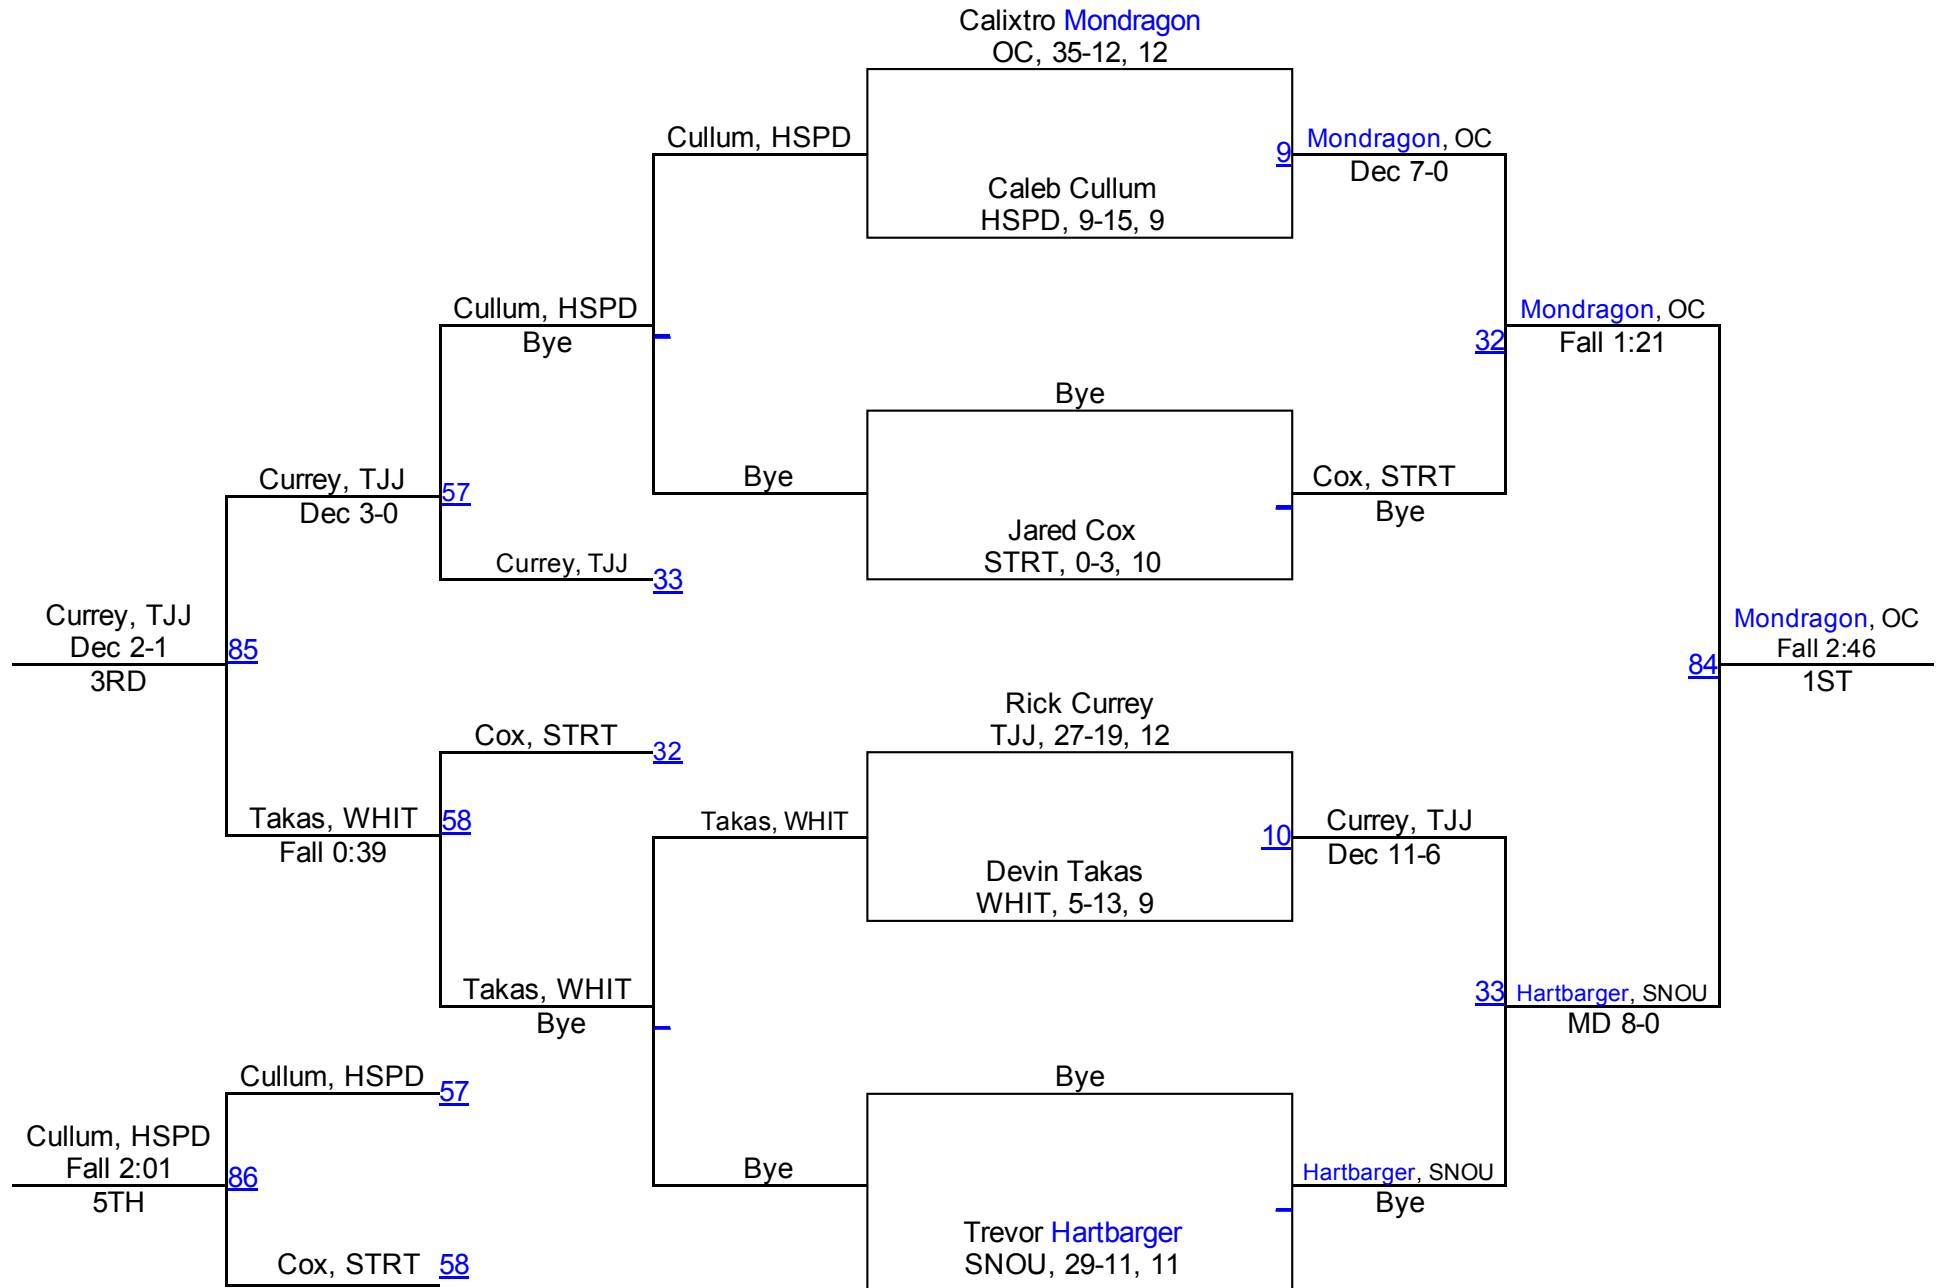

2016 Division 1 Oregon Clay Sectional

113

2016 Division 1 Oregon Clay Sectional

126

2016 Division 1 Oregon Clay Sectional

2016 Division 1 Oregon Clay Sectional

2016 Division 1 Oregon Clay Sectional

145