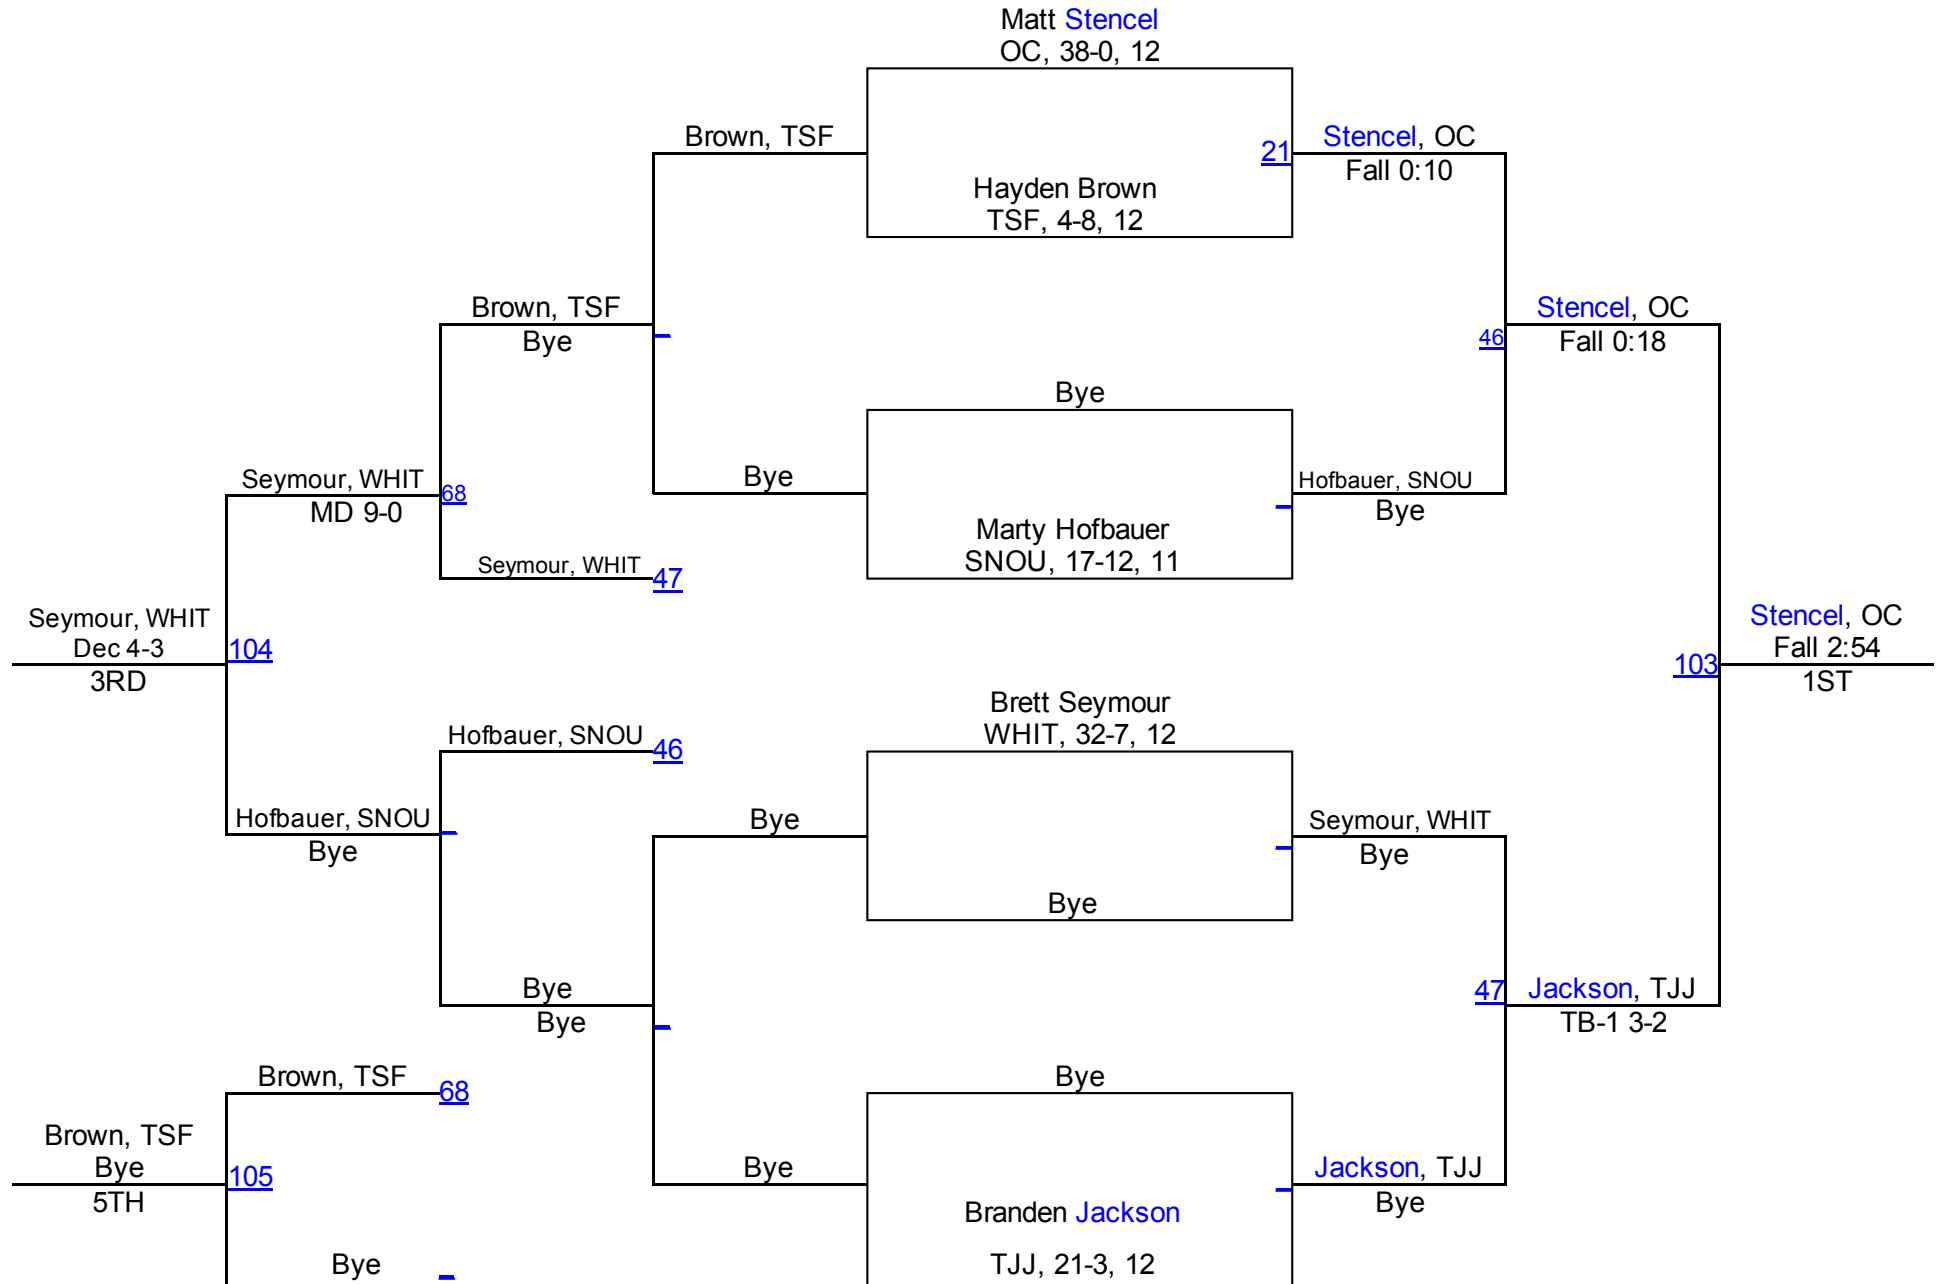

2016 Division 1 Oregon Clay Sectional

2016 Division 1 Oregon Clay Sectional

170

2016 Division 1 Oregon Clay Sectional

195

2016 Division 1 Oregon Clay Sectional

220

2016 Division 1 Oregon Clay Sectional