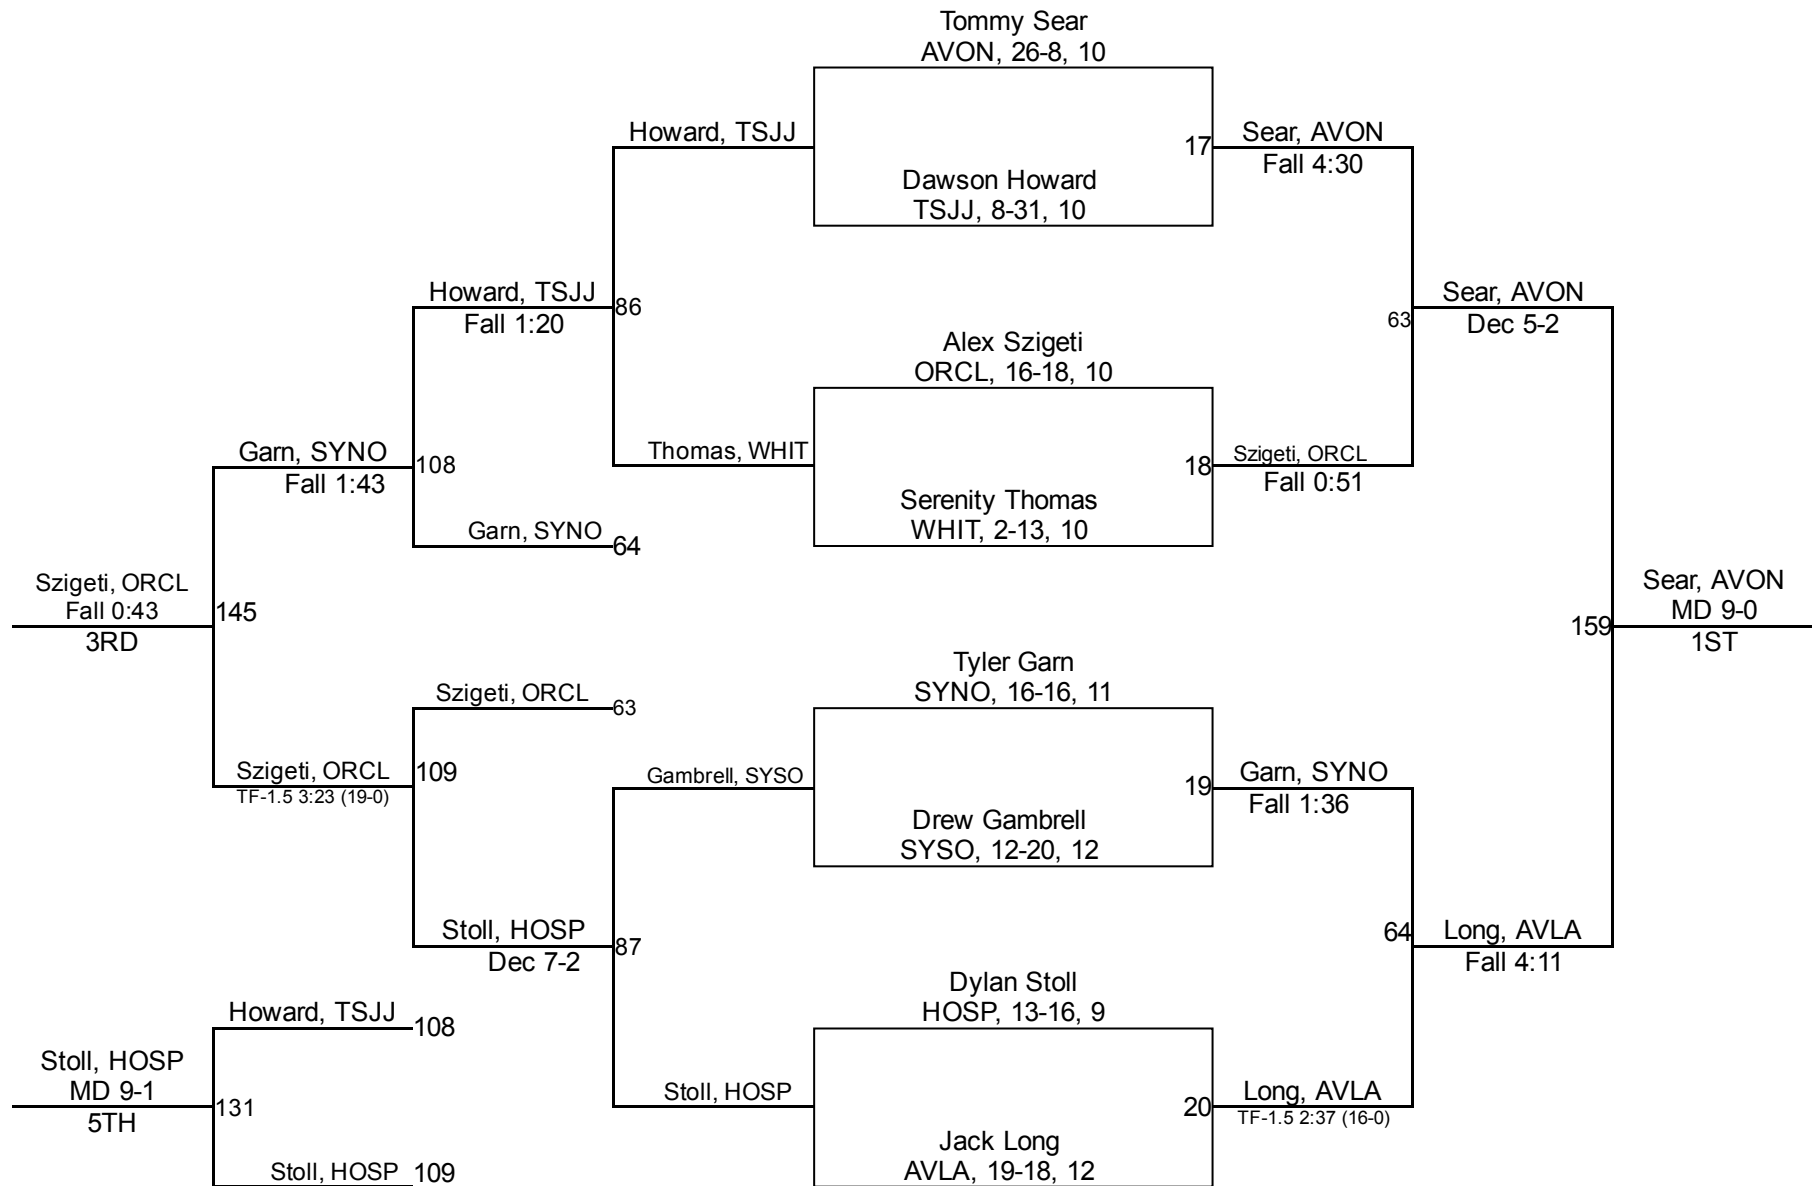

2017 Division 1 Oregon Clay Sectional

132