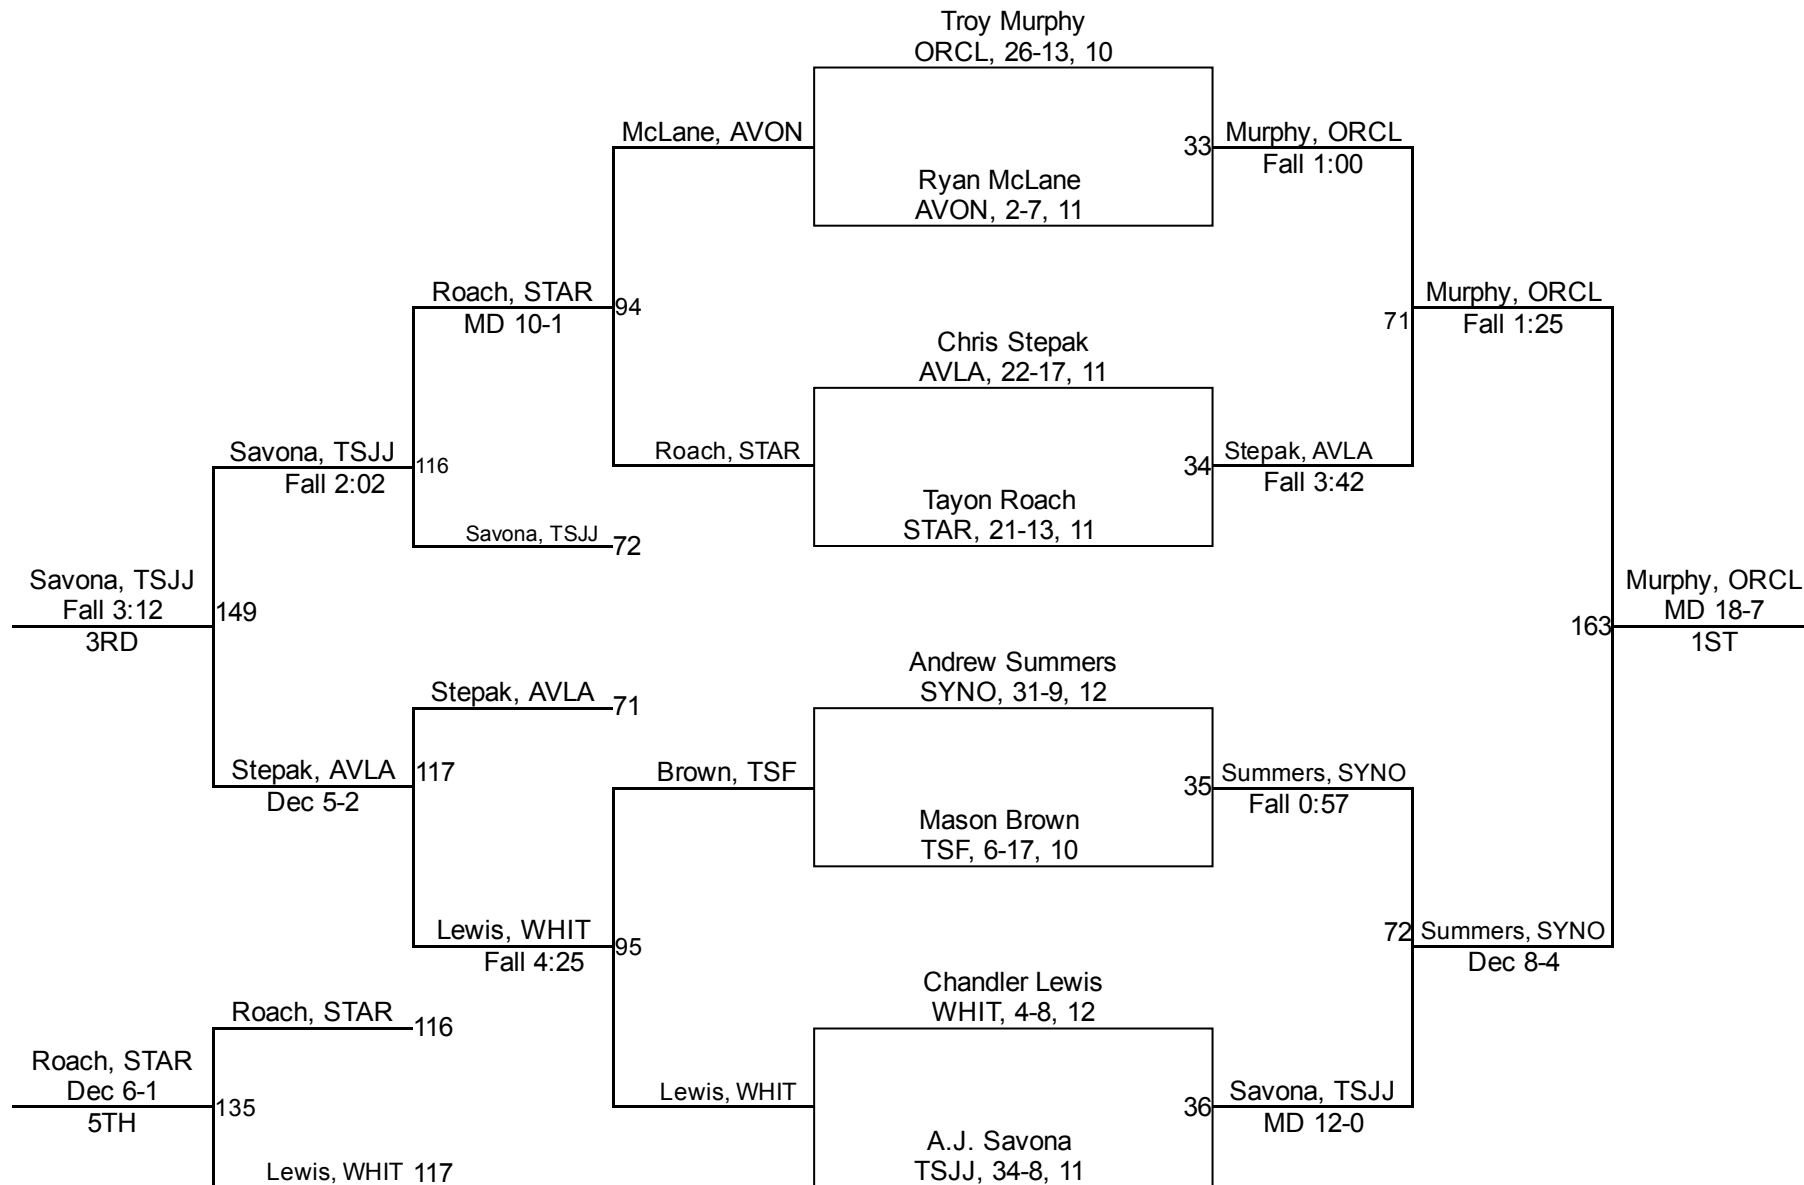

2017 Division 1 Oregon Clay Sectional

160