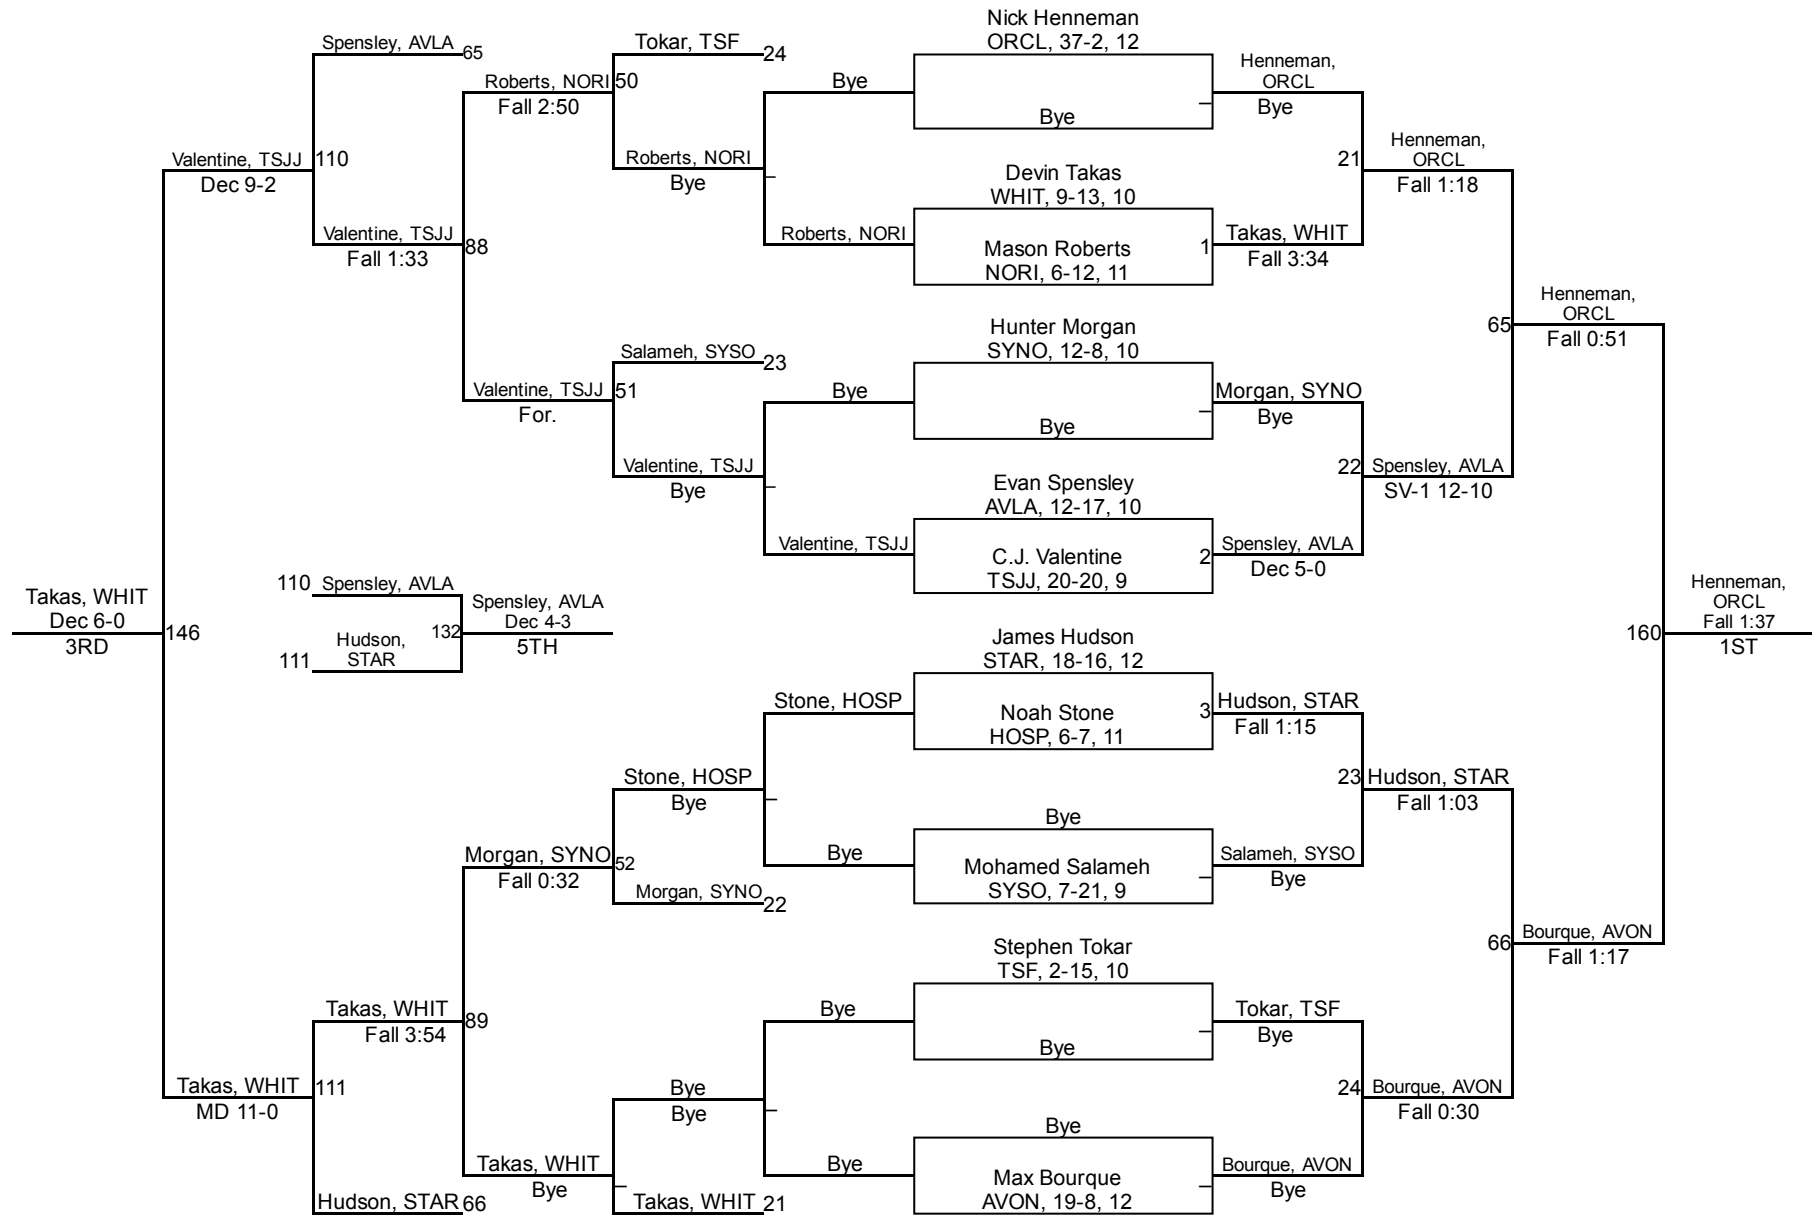

2017 Division 1 Oregon Clay Sectional

138