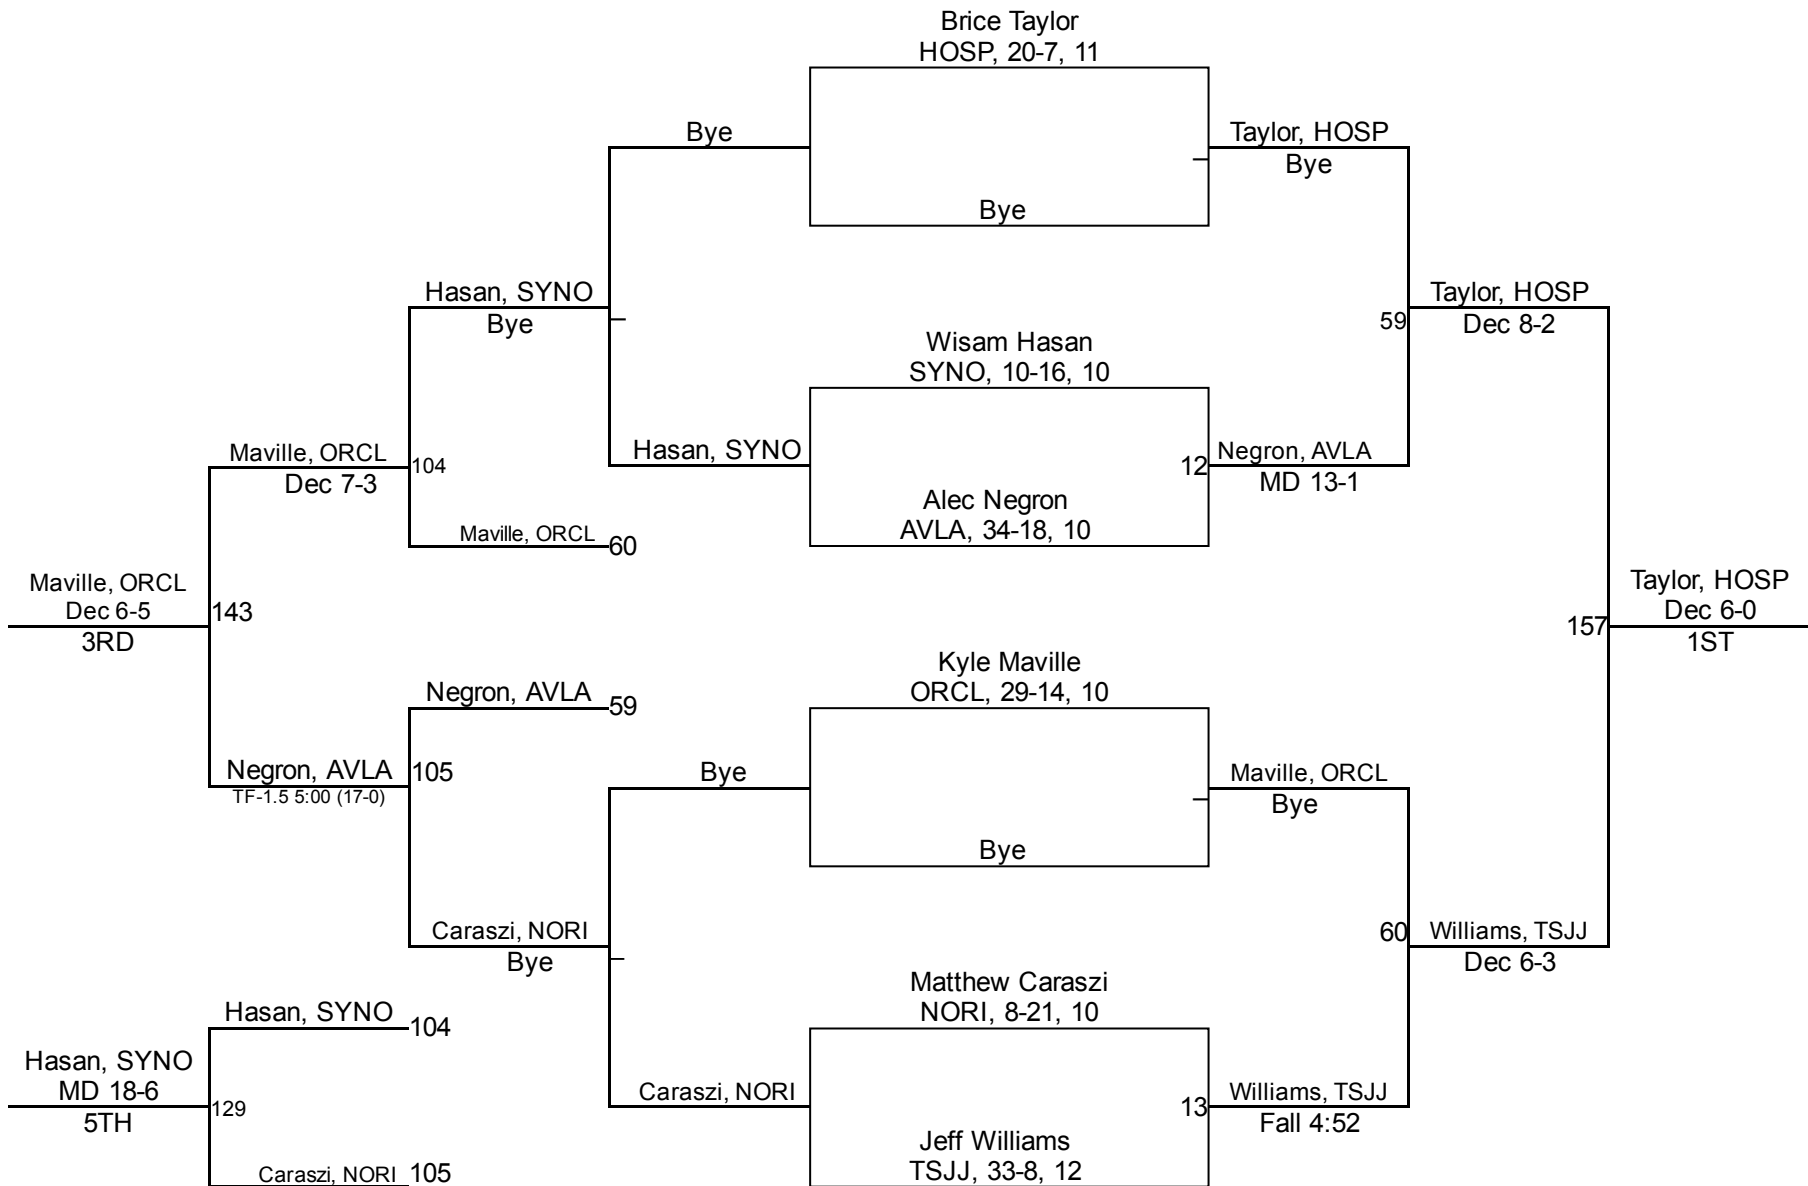

2017 Division 1 Oregon Clay Sectional

120