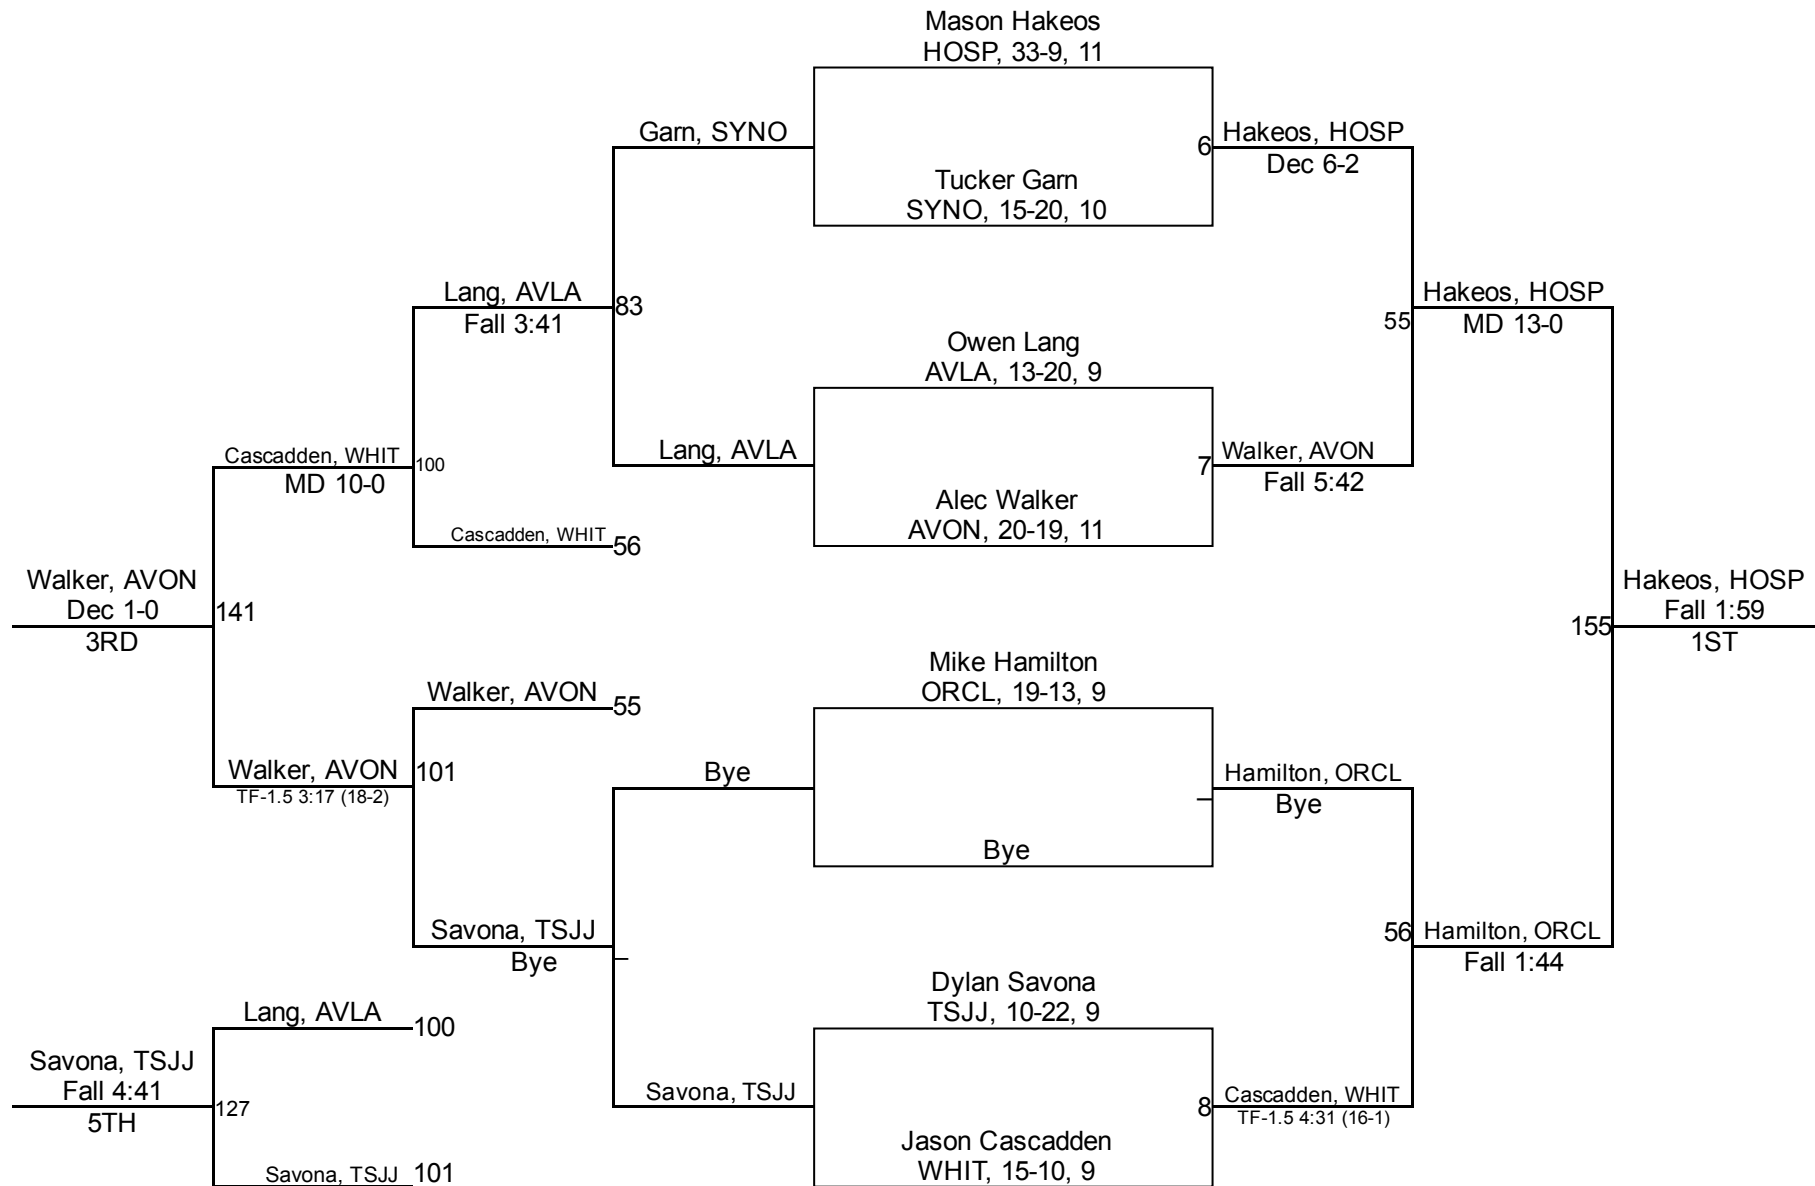

# 2017 Division 1 Oregon Clay Sectional