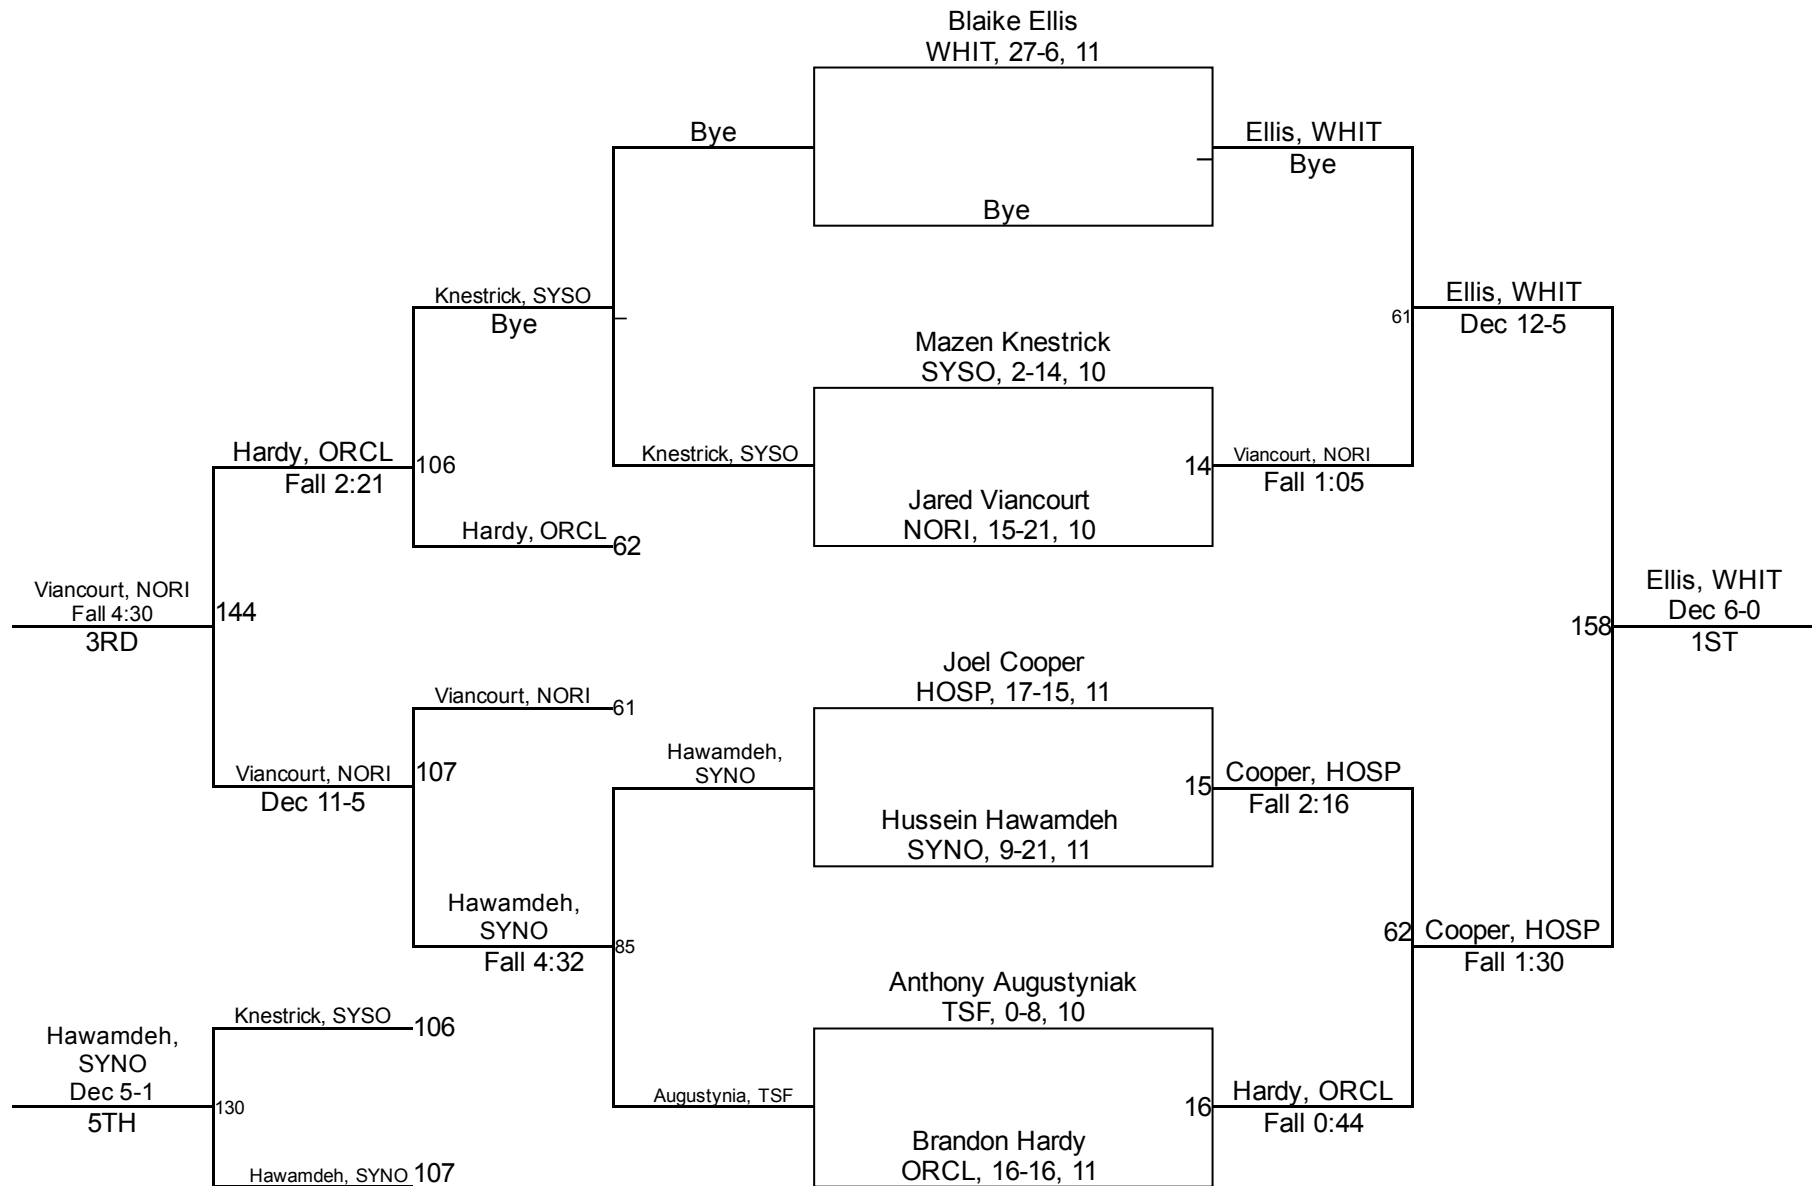

2017 Division 1 Oregon Clay Sectional

126