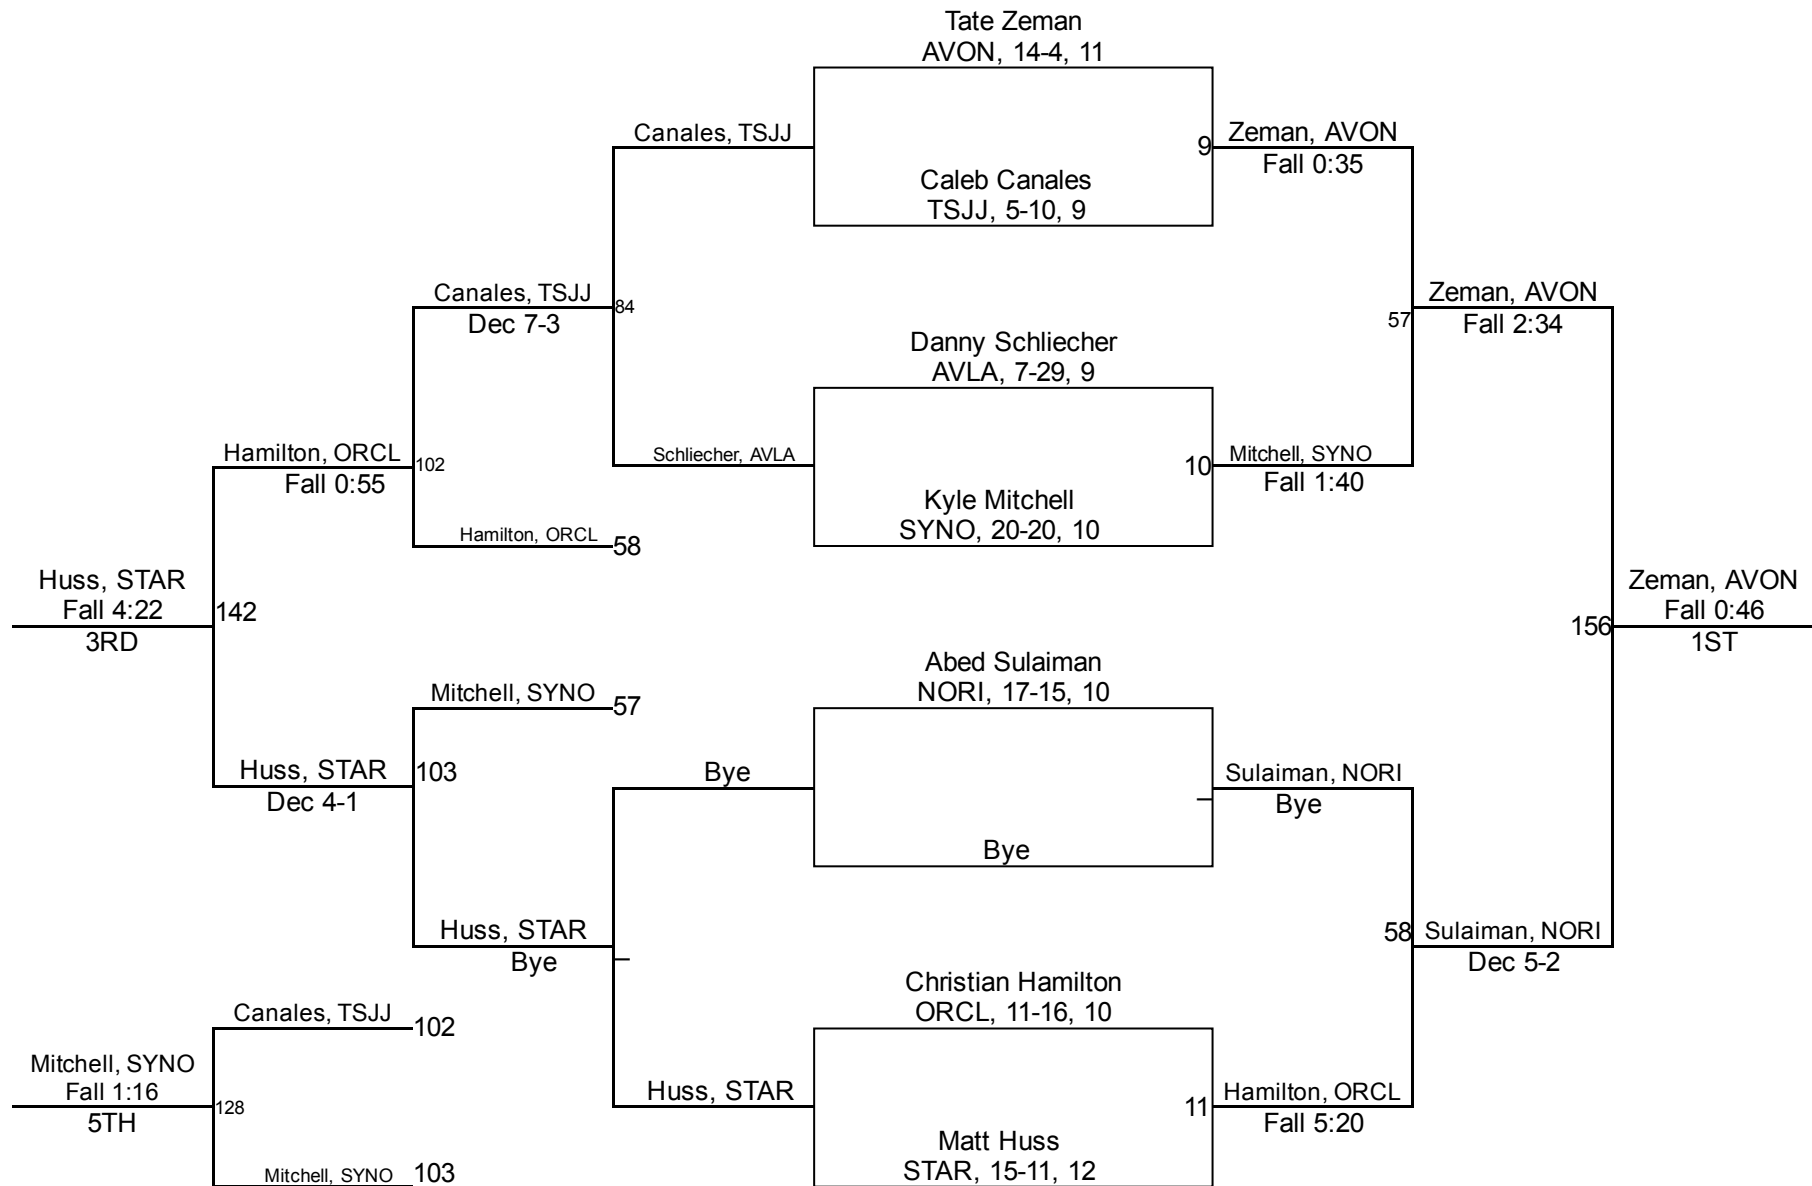

2017 Division 1 Oregon Clay Sectional

113