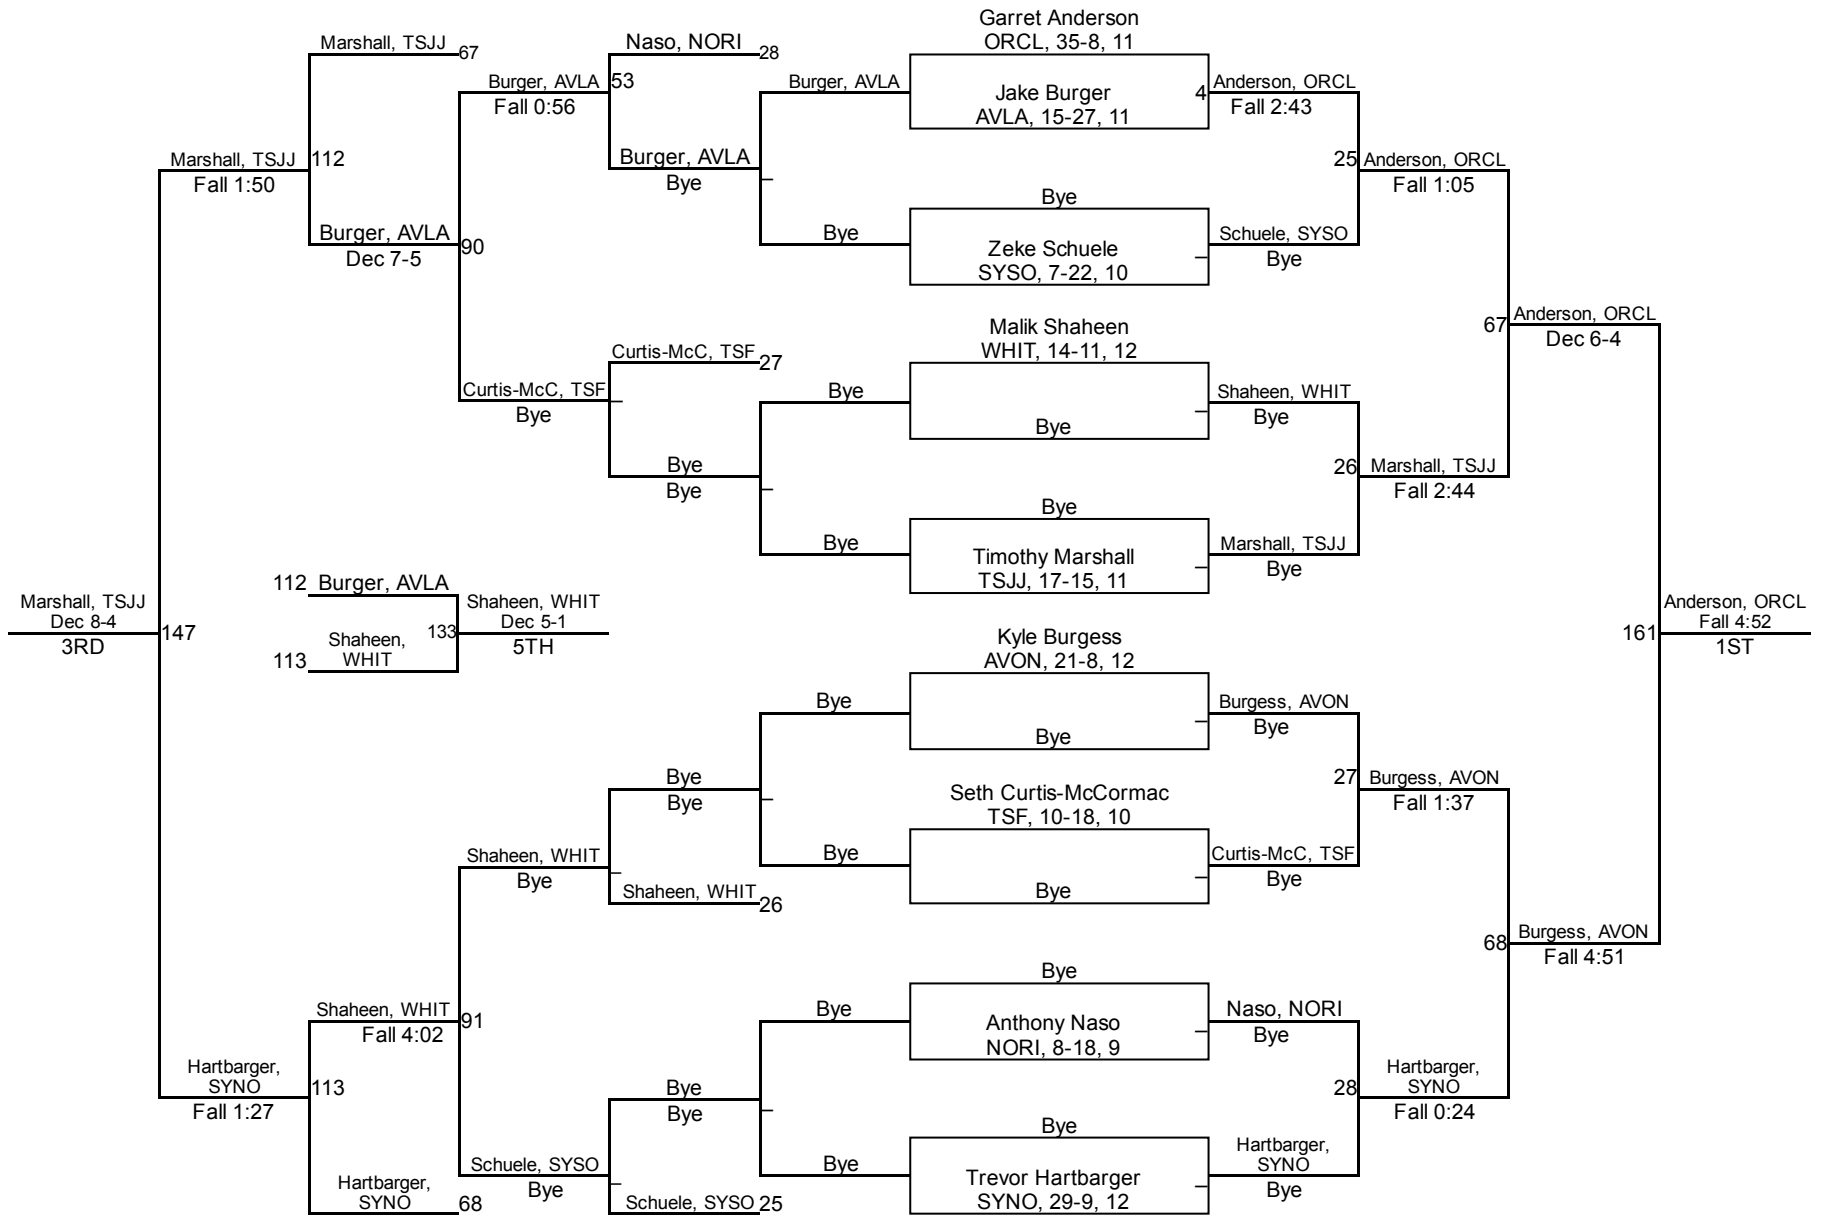

2017 Division 1 Oregon Clay Sectional

145