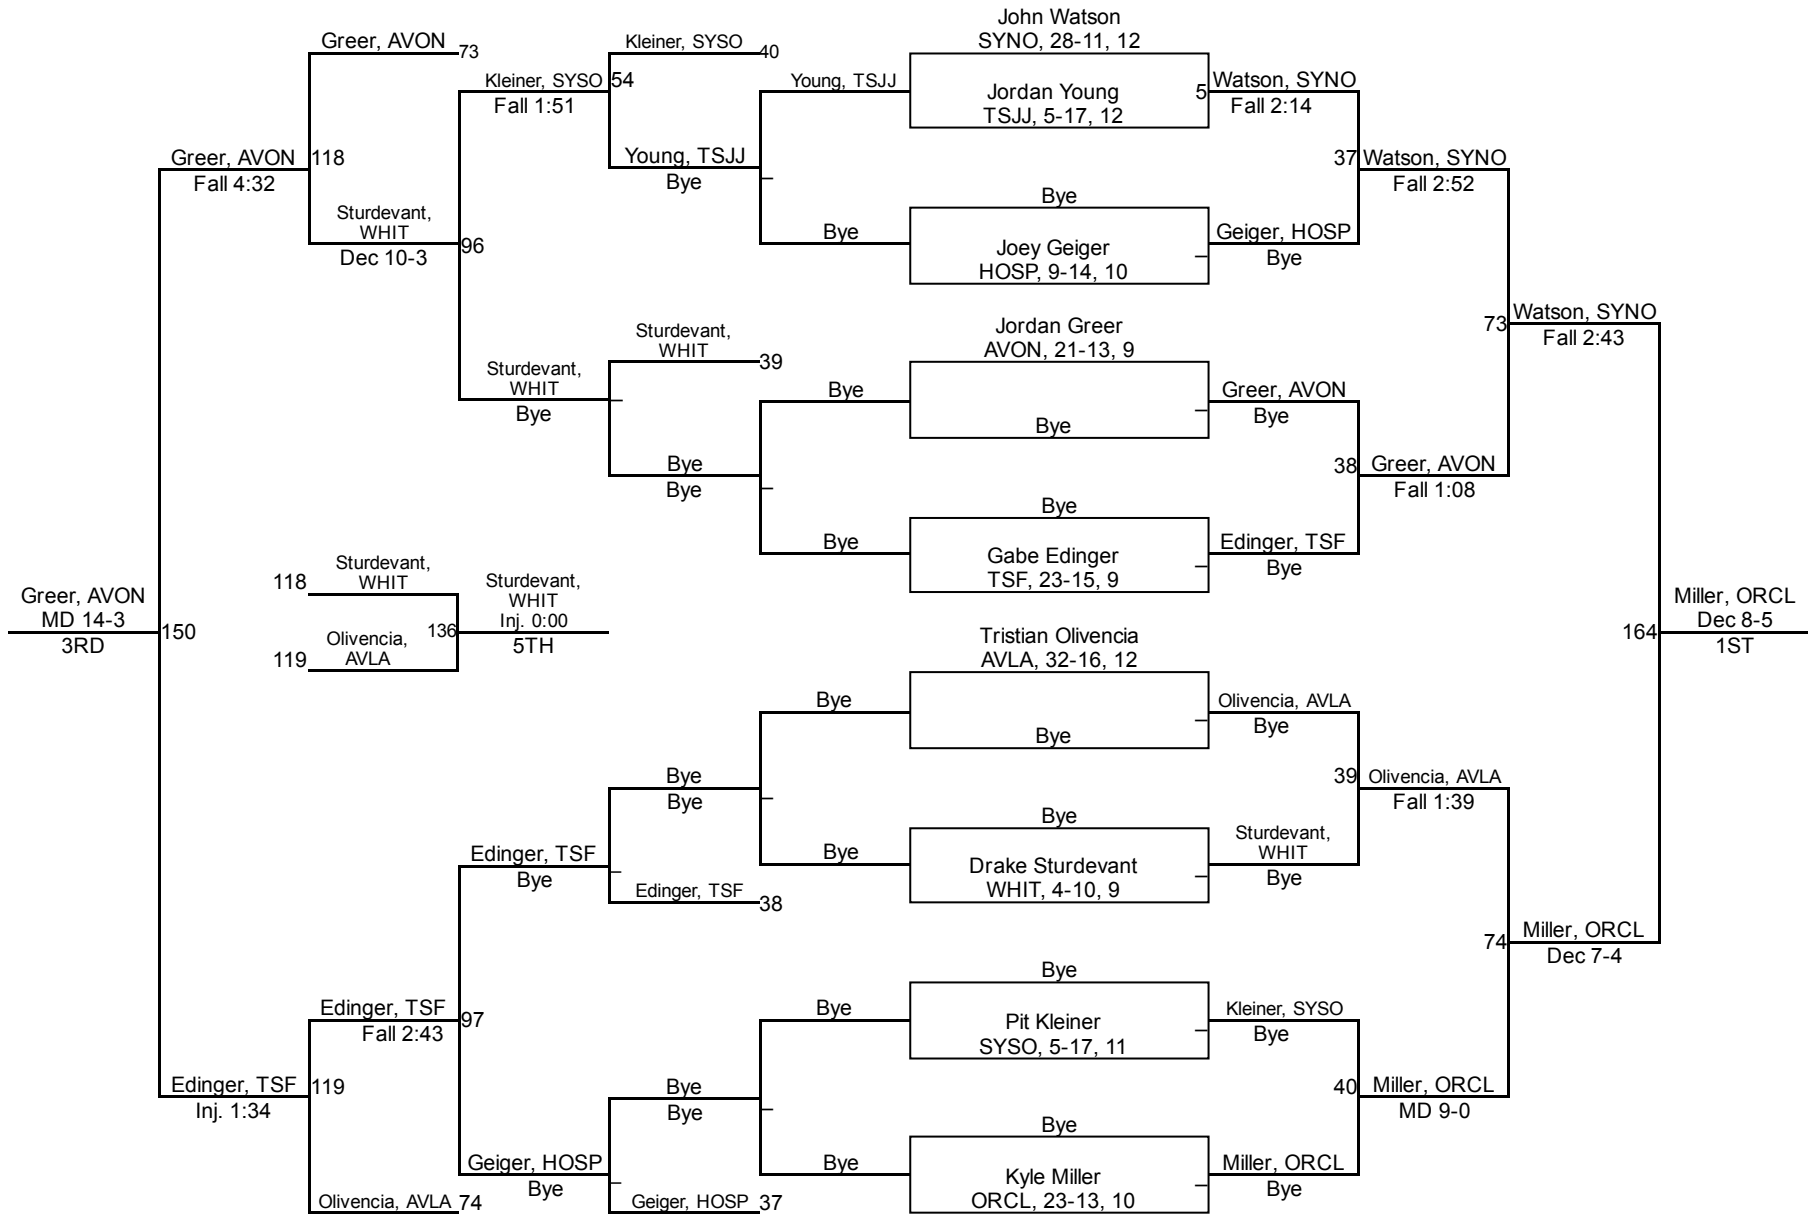

2017 Division 1 Oregon Clay Sectional

170