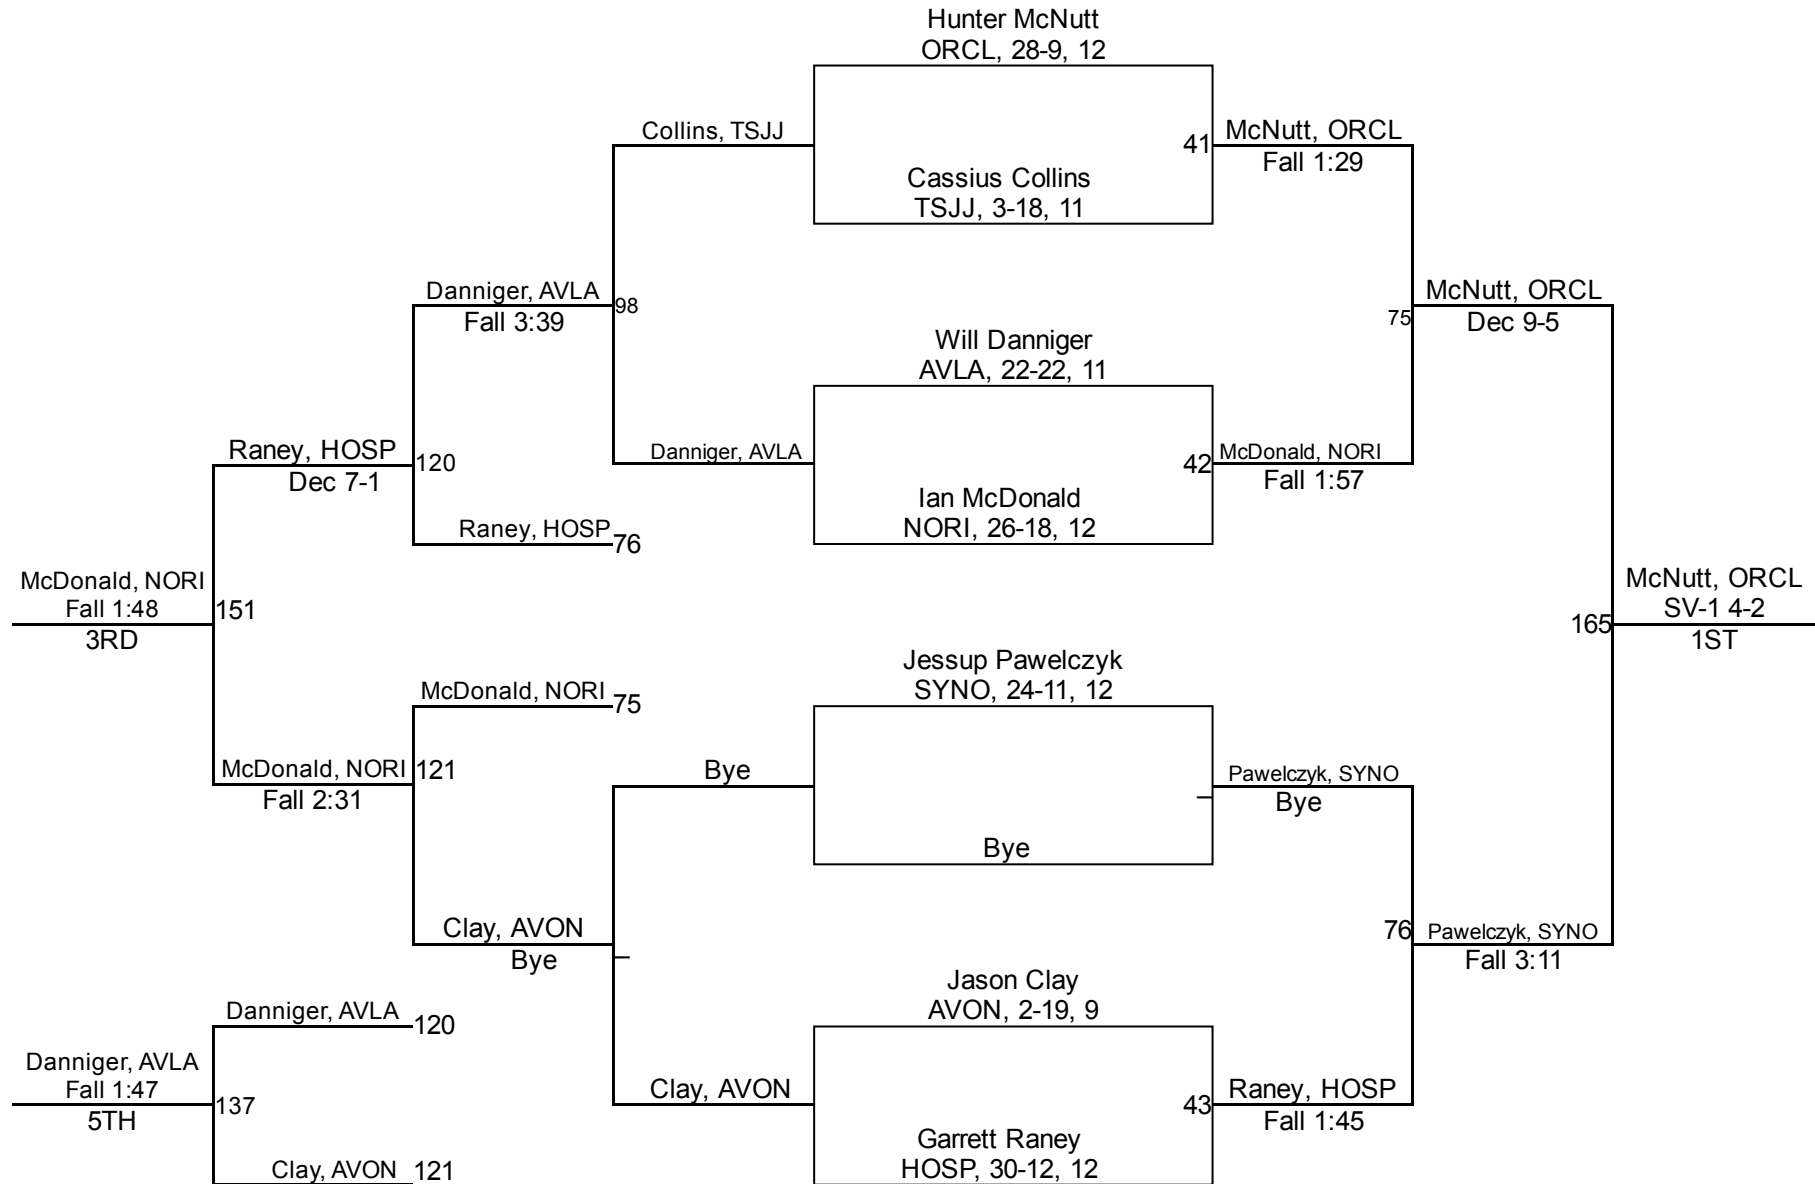

2017 Division 1 Oregon Clay Sectional