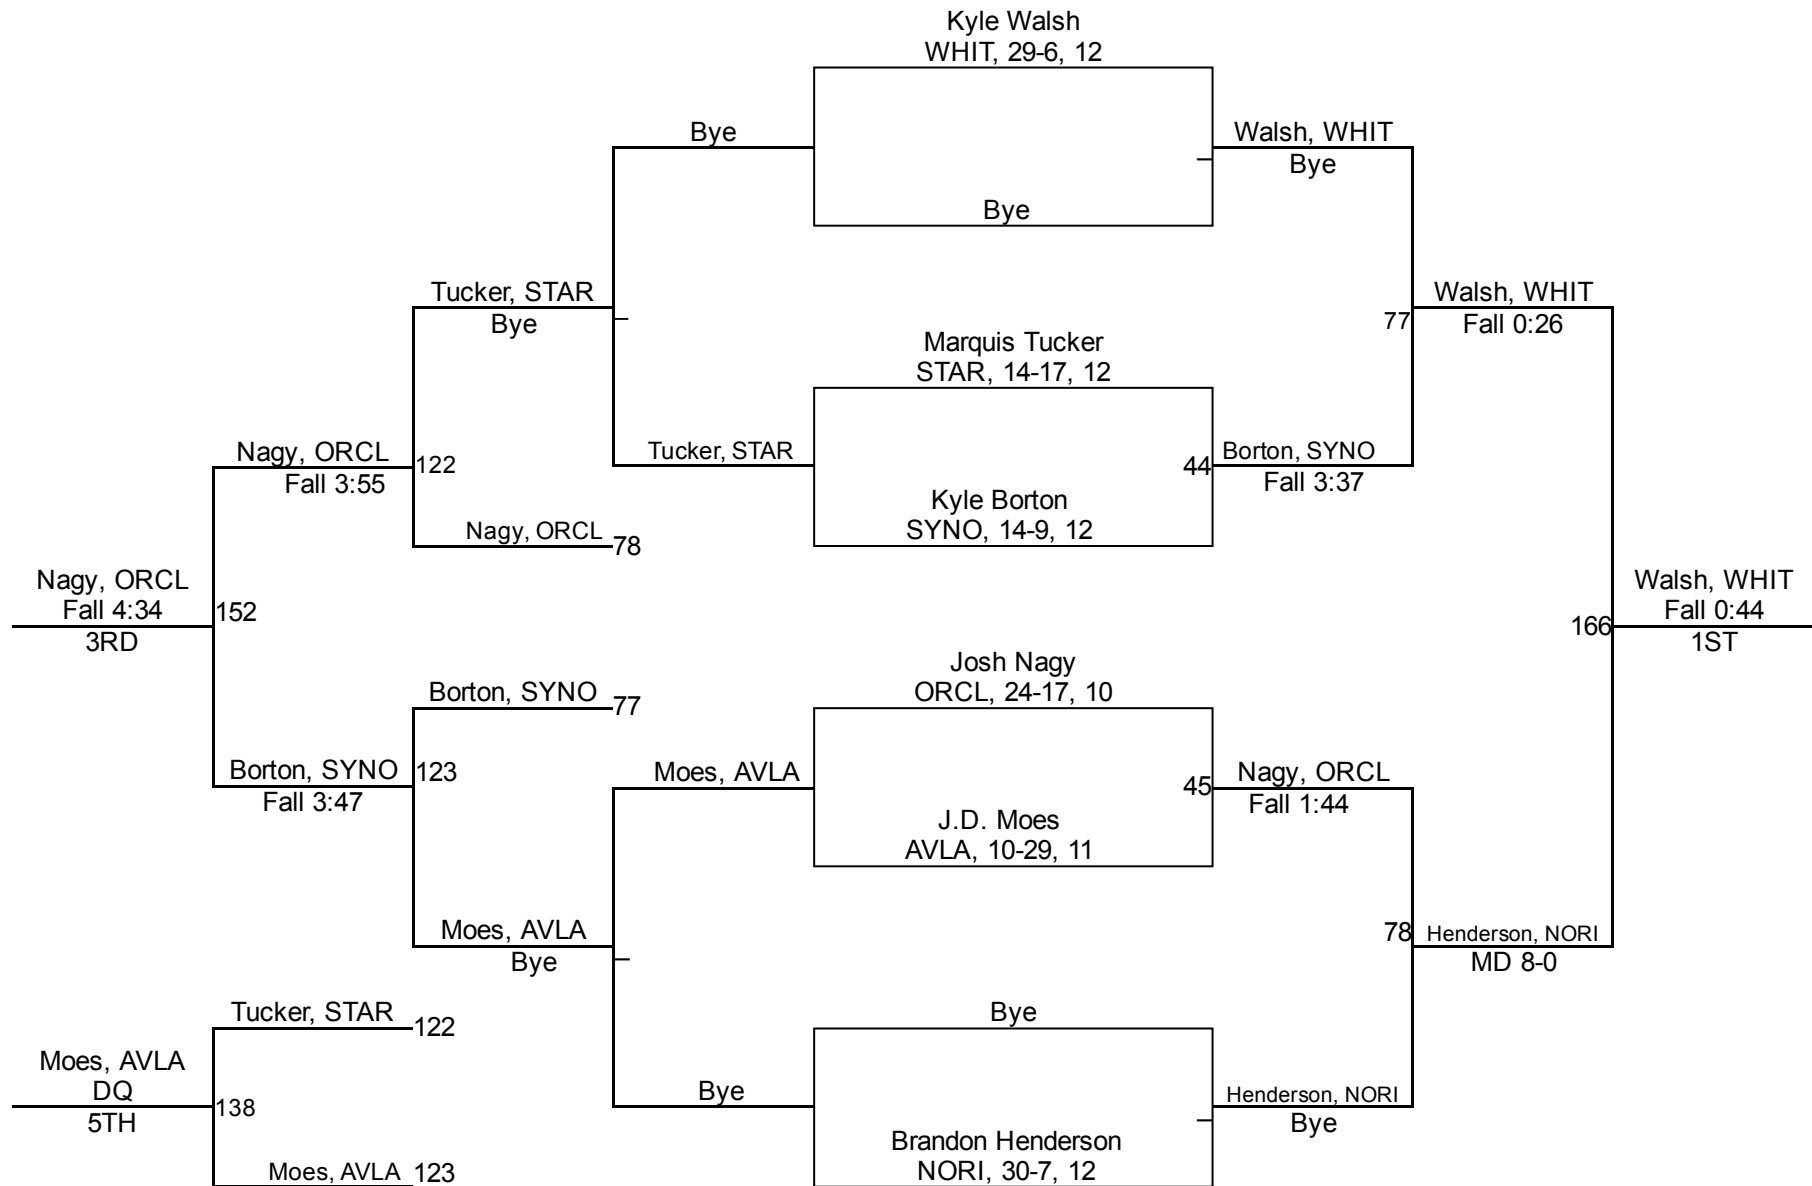

2017 Division 1 Oregon Clay Sectional

195