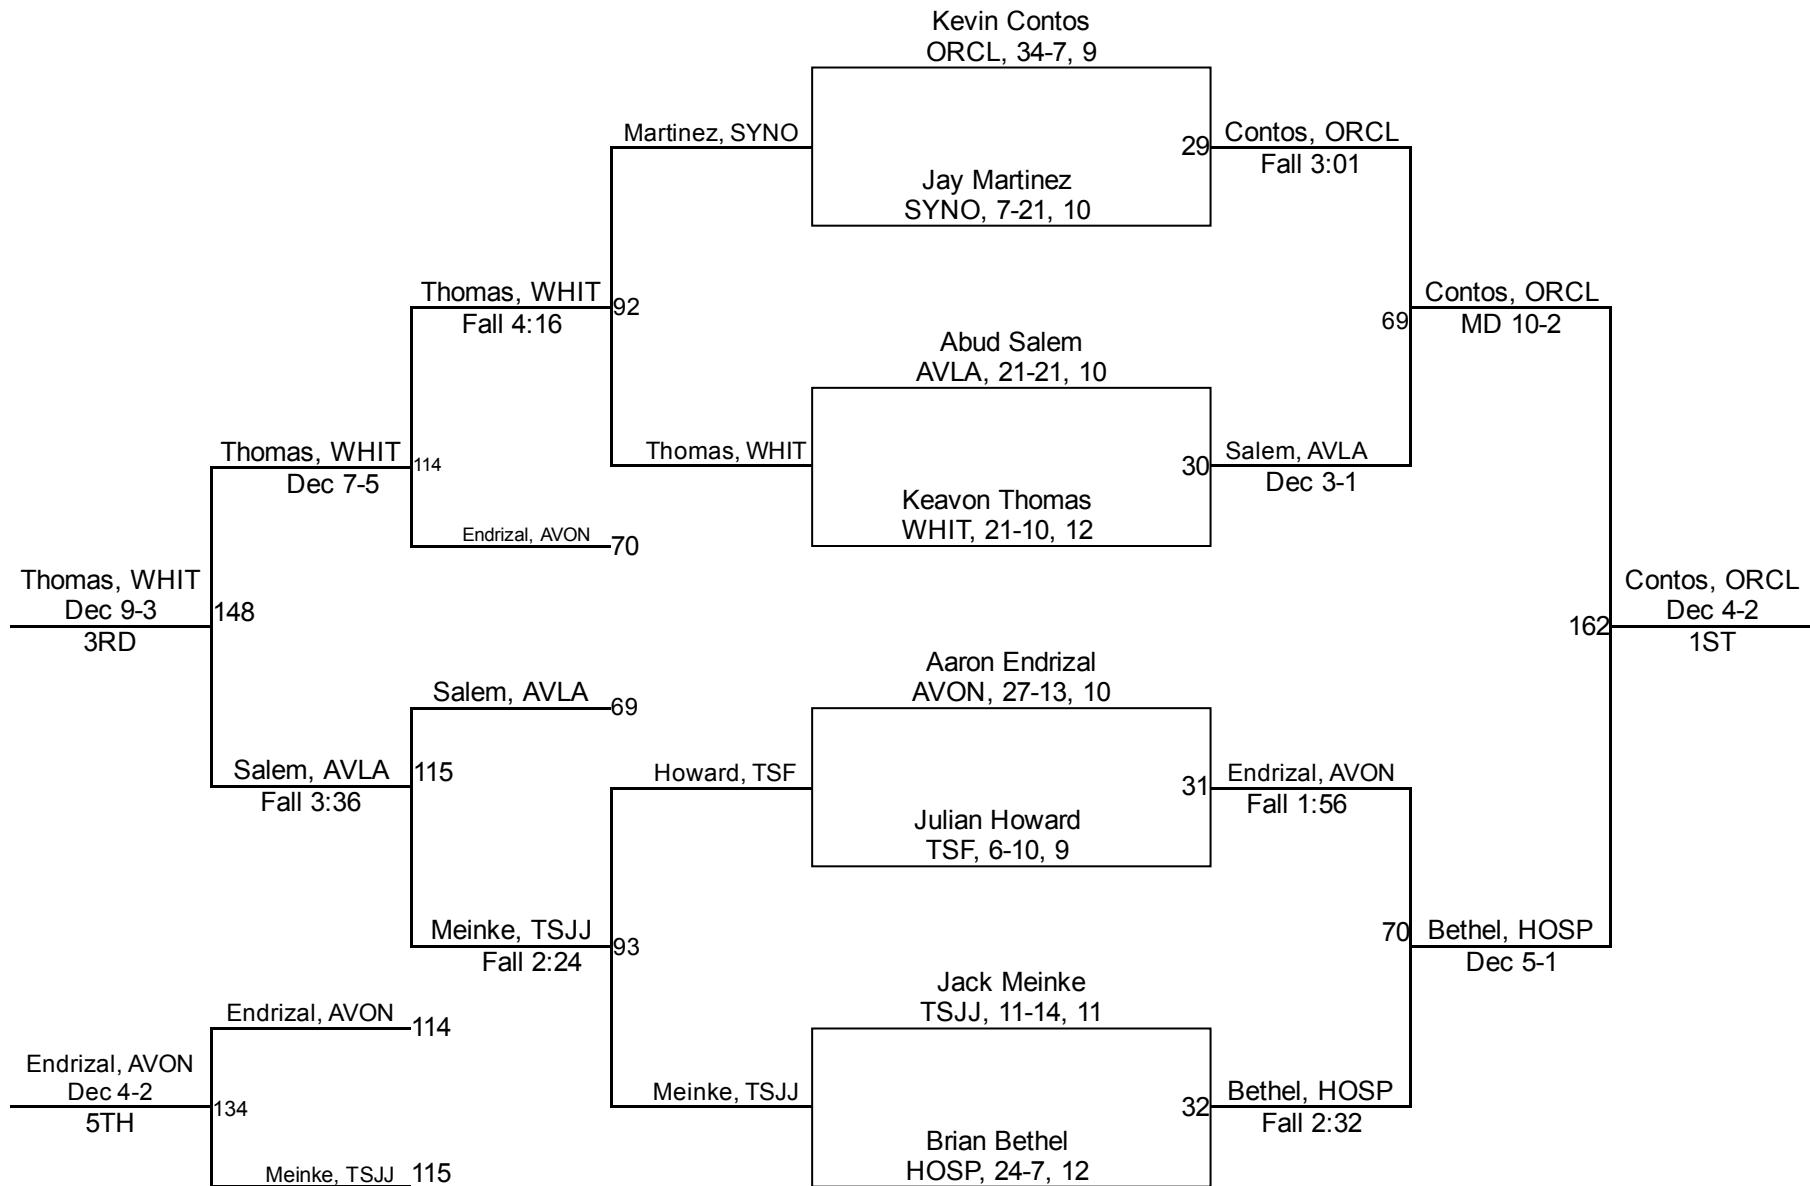

2017 Division 1 Oregon Clay Sectional

152