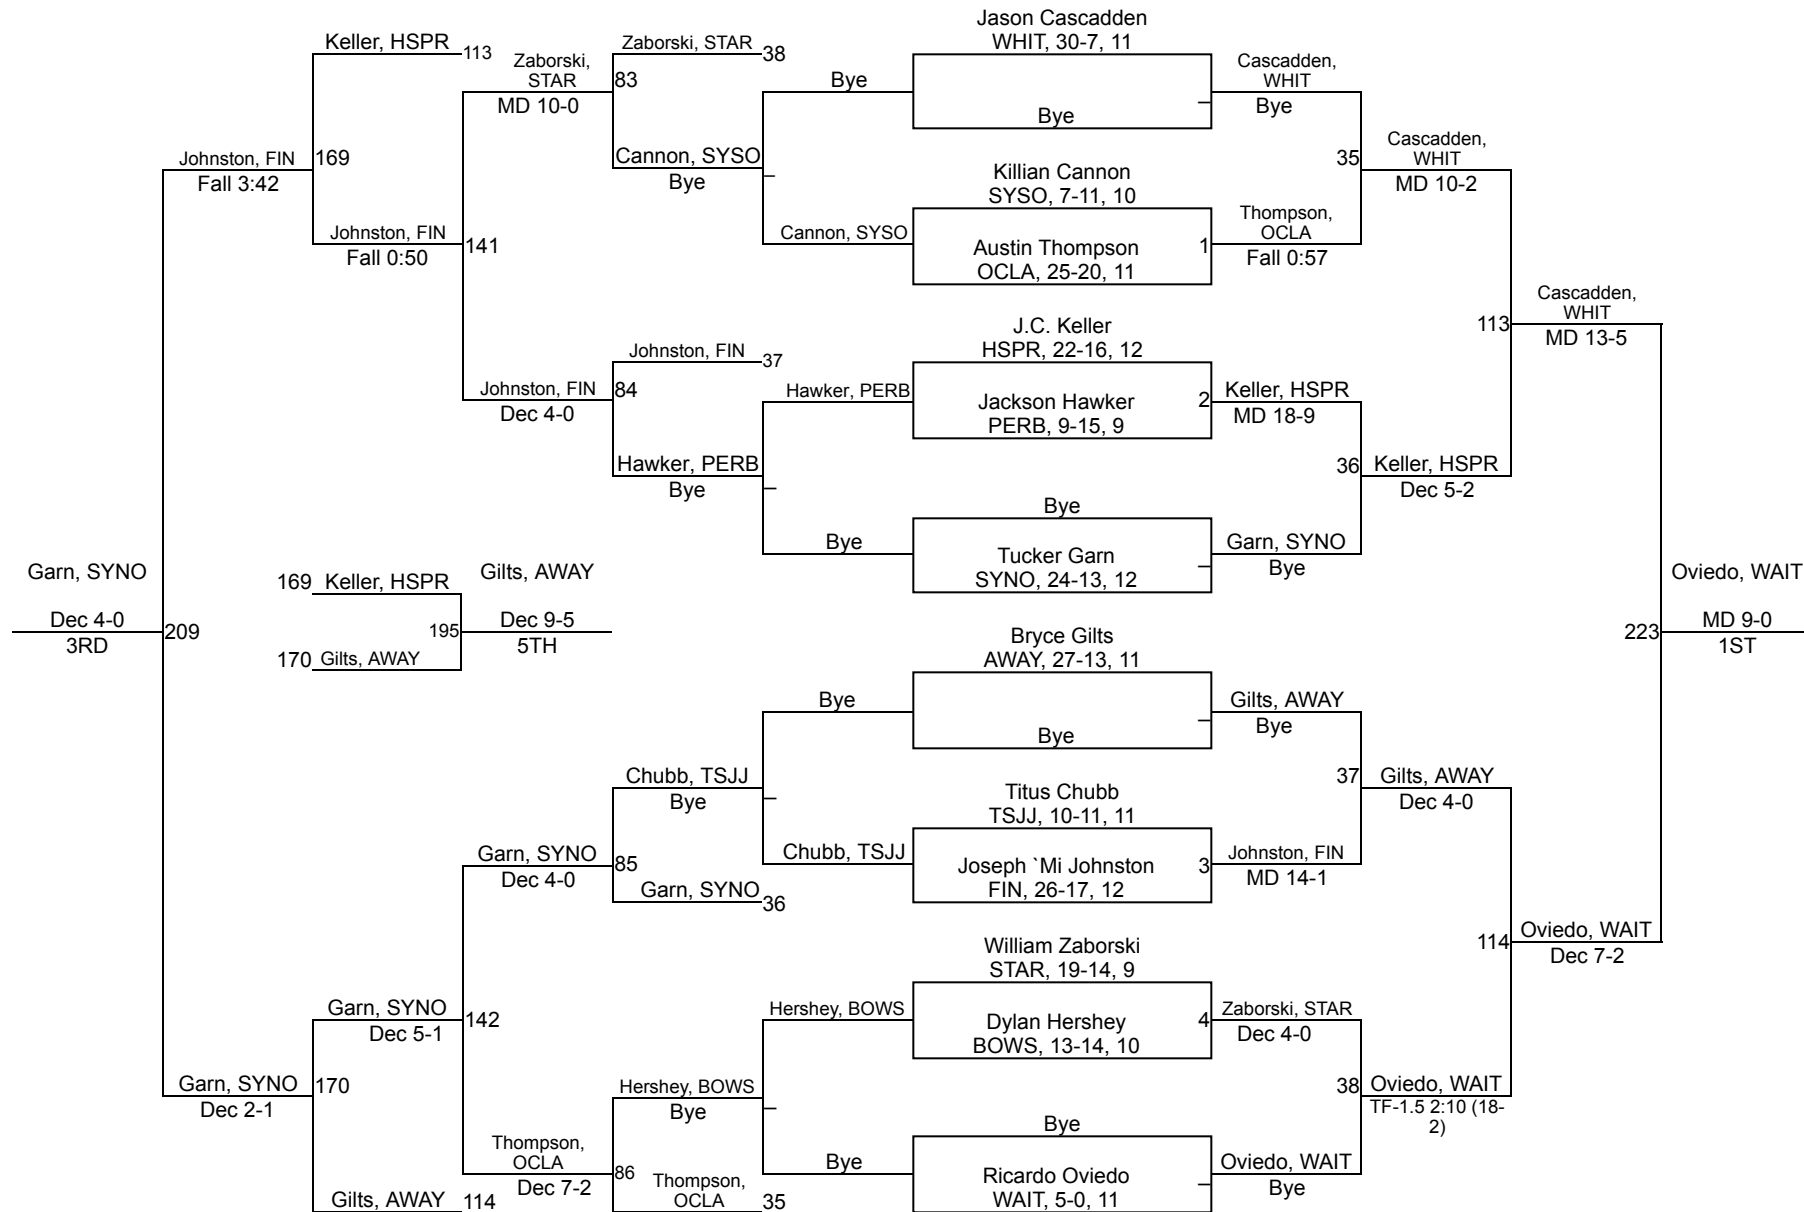

2019 Division 1 Oregon Clay Sectional

106

2019 Division 1 Oregon Clay Sectional

120

2019 Division 1 Oregon Clay Sectional

132

2019 Division 1 Oregon Clay Sectional

138

2019 Division 1 Oregon Clay Sectional

152

2019 Division 1 Oregon Clay Sectional

160

2019 Division 1 Oregon Clay Sectional

182

2019 Division 1 Oregon Clay Sectional

285