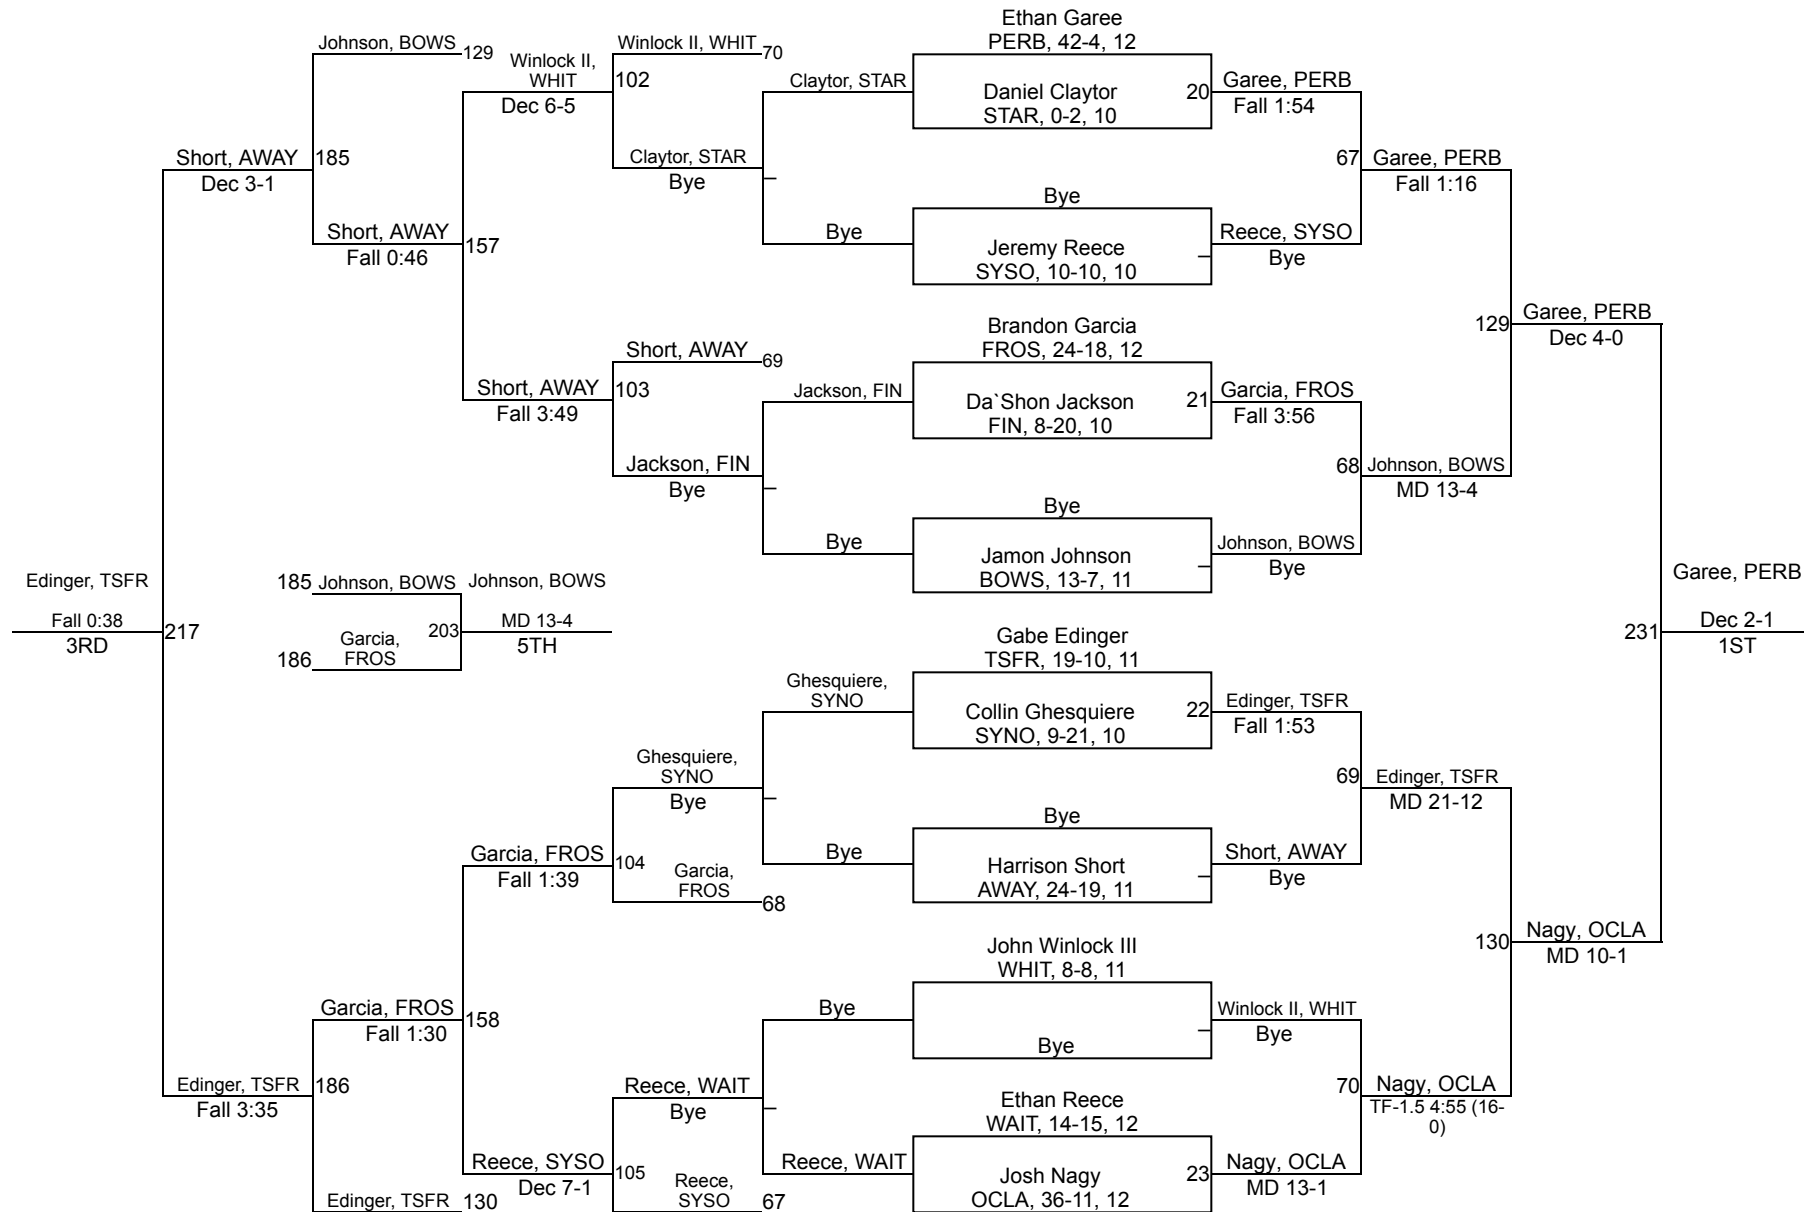

2019 Division 1 Oregon Clay Sectional

152

2019 Division 1 Oregon Clay Sectional

160

2019 Division 1 Oregon Clay Sectional

182

2019 Division 1 Oregon Clay Sectional

285