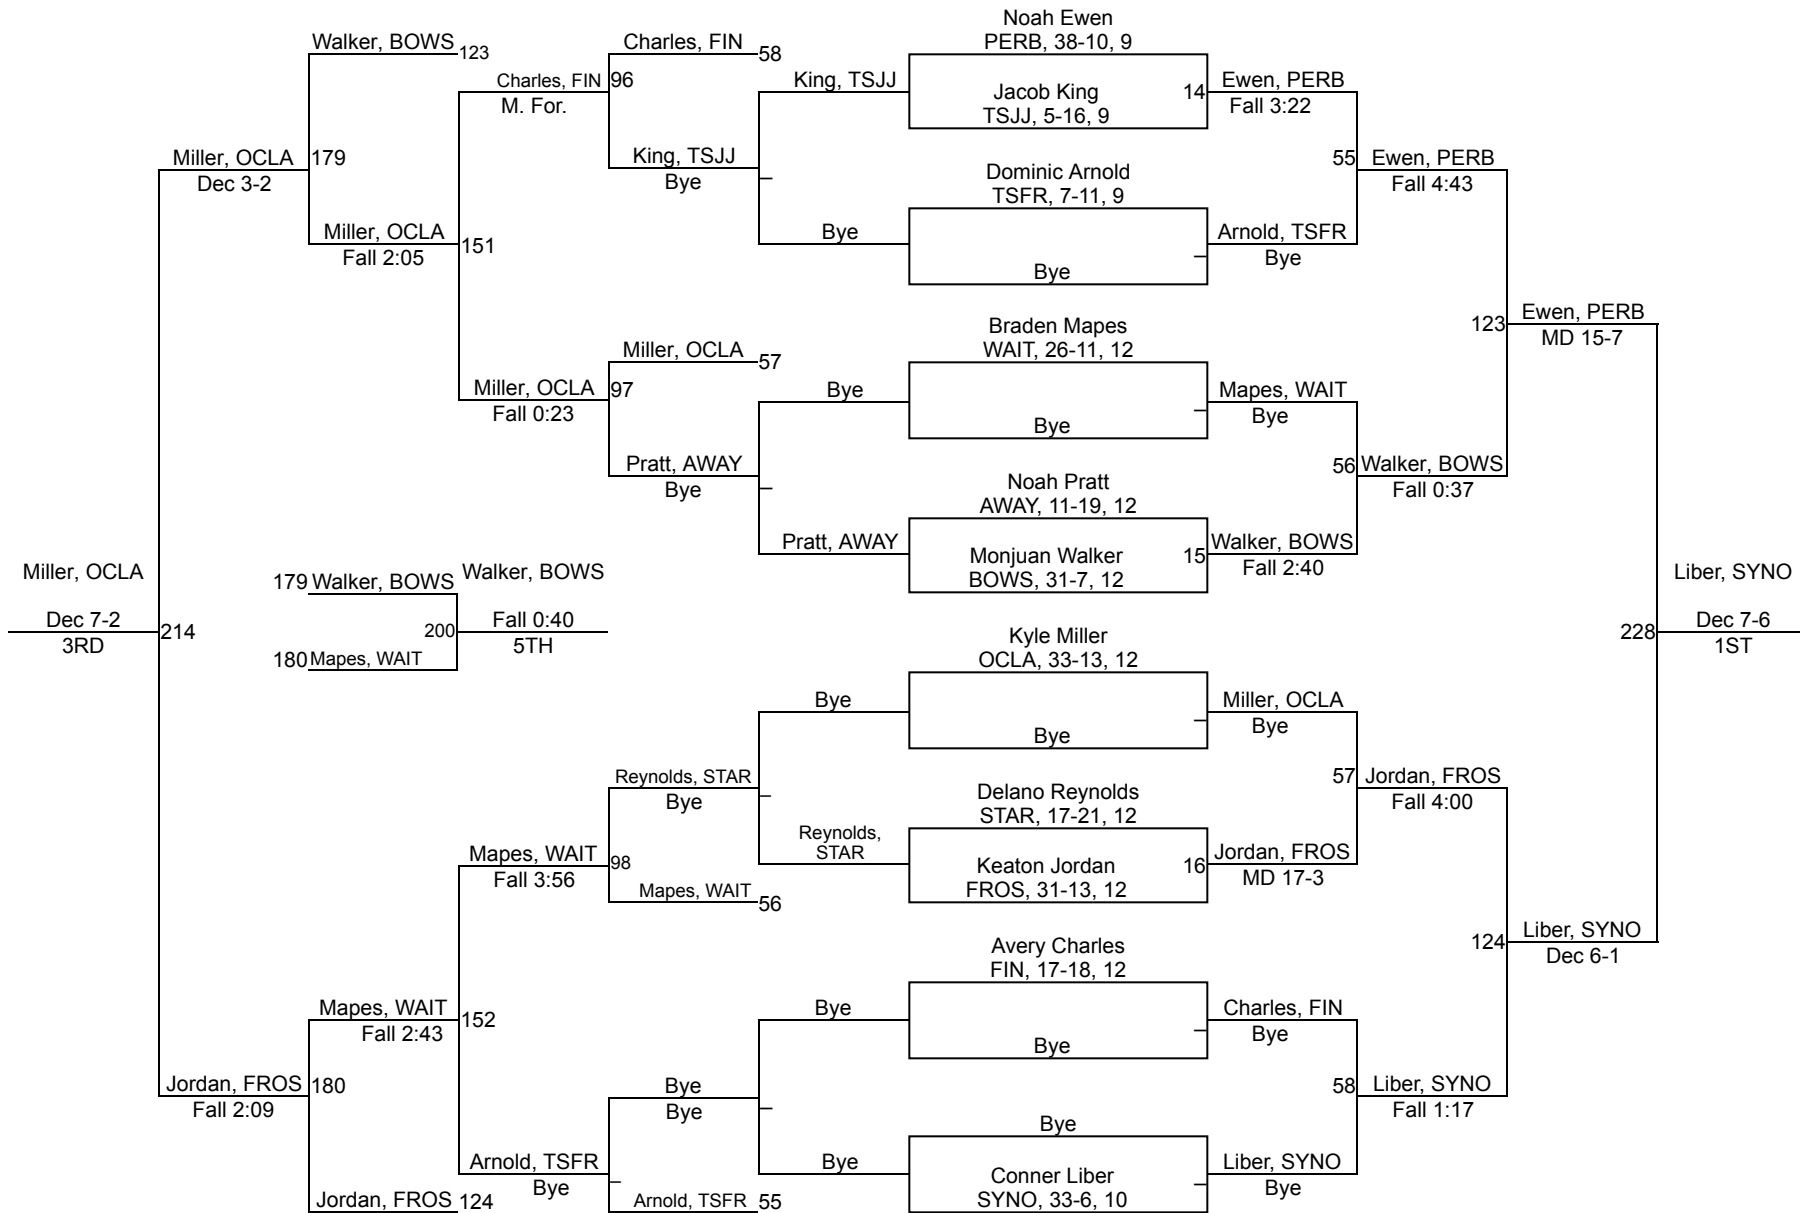

2019 Division 1 Oregon Clay Sectional

106

2019 Division 1 Oregon Clay Sectional

120

2019 Division 1 Oregon Clay Sectional

132

2019 Division 1 Oregon Clay Sectional

138

2019 Division 1 Oregon Clay Sectional

152

2019 Division 1 Oregon Clay Sectional

160

2019 Division 1 Oregon Clay Sectional

182

2019 Division 1 Oregon Clay Sectional

285