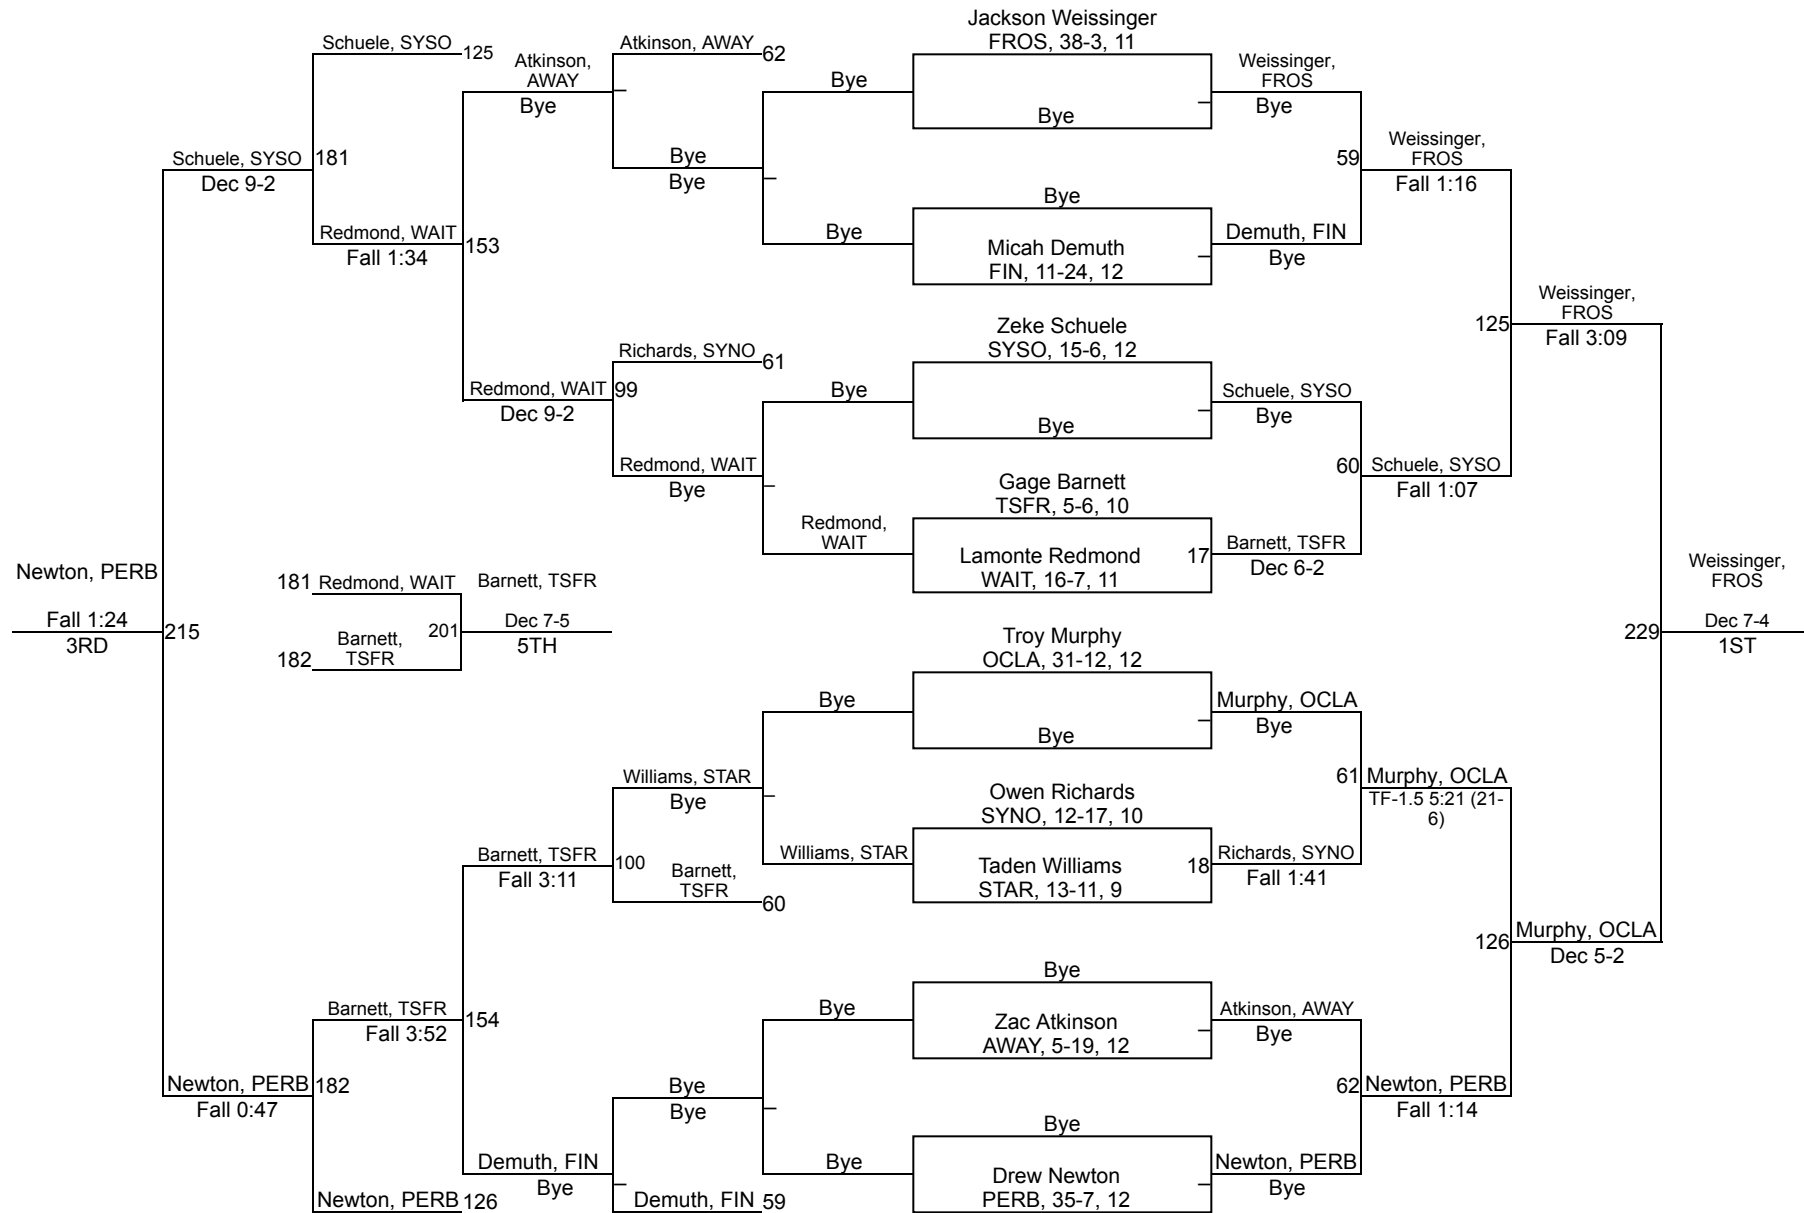

2019 Division 1 Oregon Clay Sectional

106

2019 Division 1 Oregon Clay Sectional

120

2019 Division 1 Oregon Clay Sectional

132

2019 Division 1 Oregon Clay Sectional

138

2019 Division 1 Oregon Clay Sectional

152

2019 Division 1 Oregon Clay Sectional

160

2019 Division 1 Oregon Clay Sectional

182

2019 Division 1 Oregon Clay Sectional

285