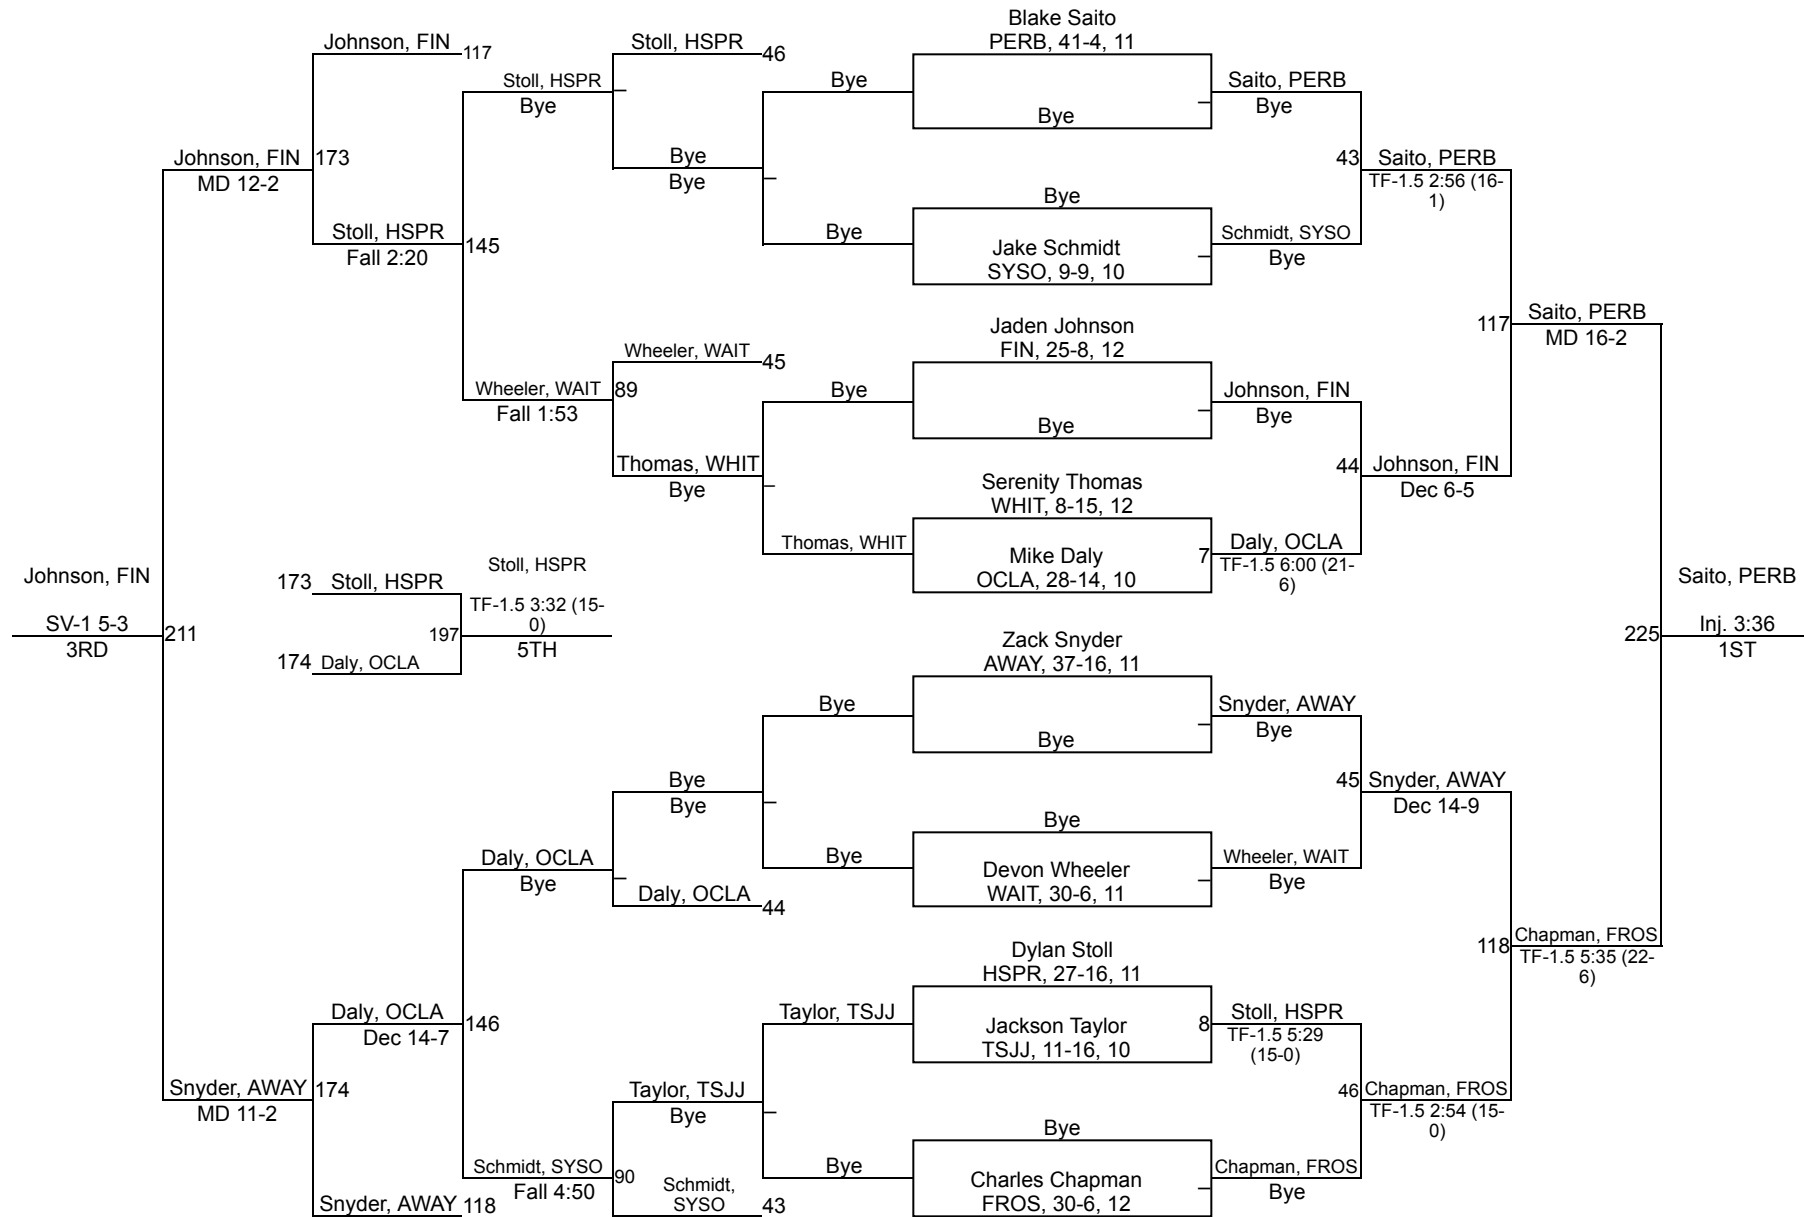

2019 Division 1 Oregon Clay Sectional

106

2019 Division 1 Oregon Clay Sectional

120

2019 Division 1 Oregon Clay Sectional

132

2019 Division 1 Oregon Clay Sectional

138

2019 Division 1 Oregon Clay Sectional

152

2019 Division 1 Oregon Clay Sectional

160

2019 Division 1 Oregon Clay Sectional

182

2019 Division 1 Oregon Clay Sectional

285