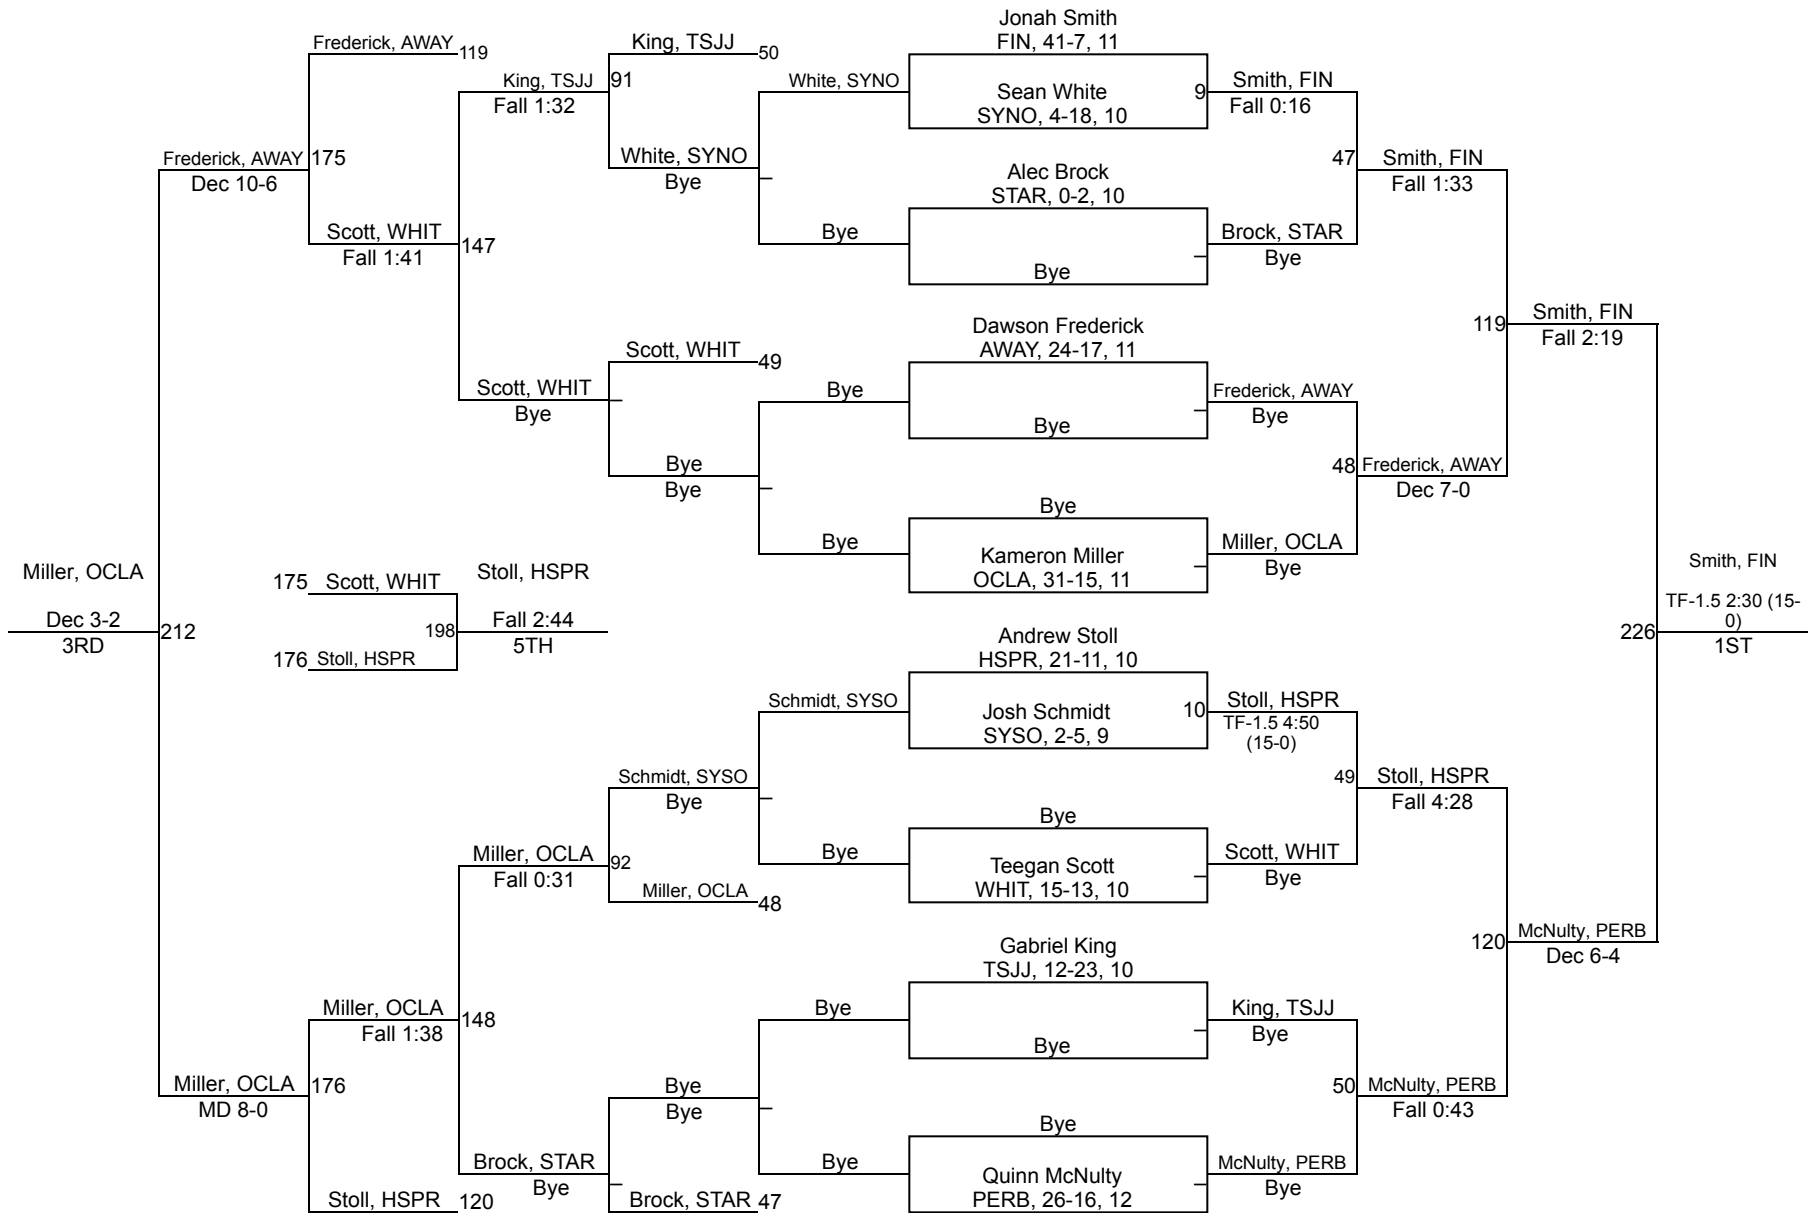

2019 Division 1 Oregon Clay Sectional

106

2019 Division 1 Oregon Clay Sectional

120

2019 Division 1 Oregon Clay Sectional

132

2019 Division 1 Oregon Clay Sectional

138

2019 Division 1 Oregon Clay Sectional

152

2019 Division 1 Oregon Clay Sectional

160

2019 Division 1 Oregon Clay Sectional

182

2019 Division 1 Oregon Clay Sectional

285