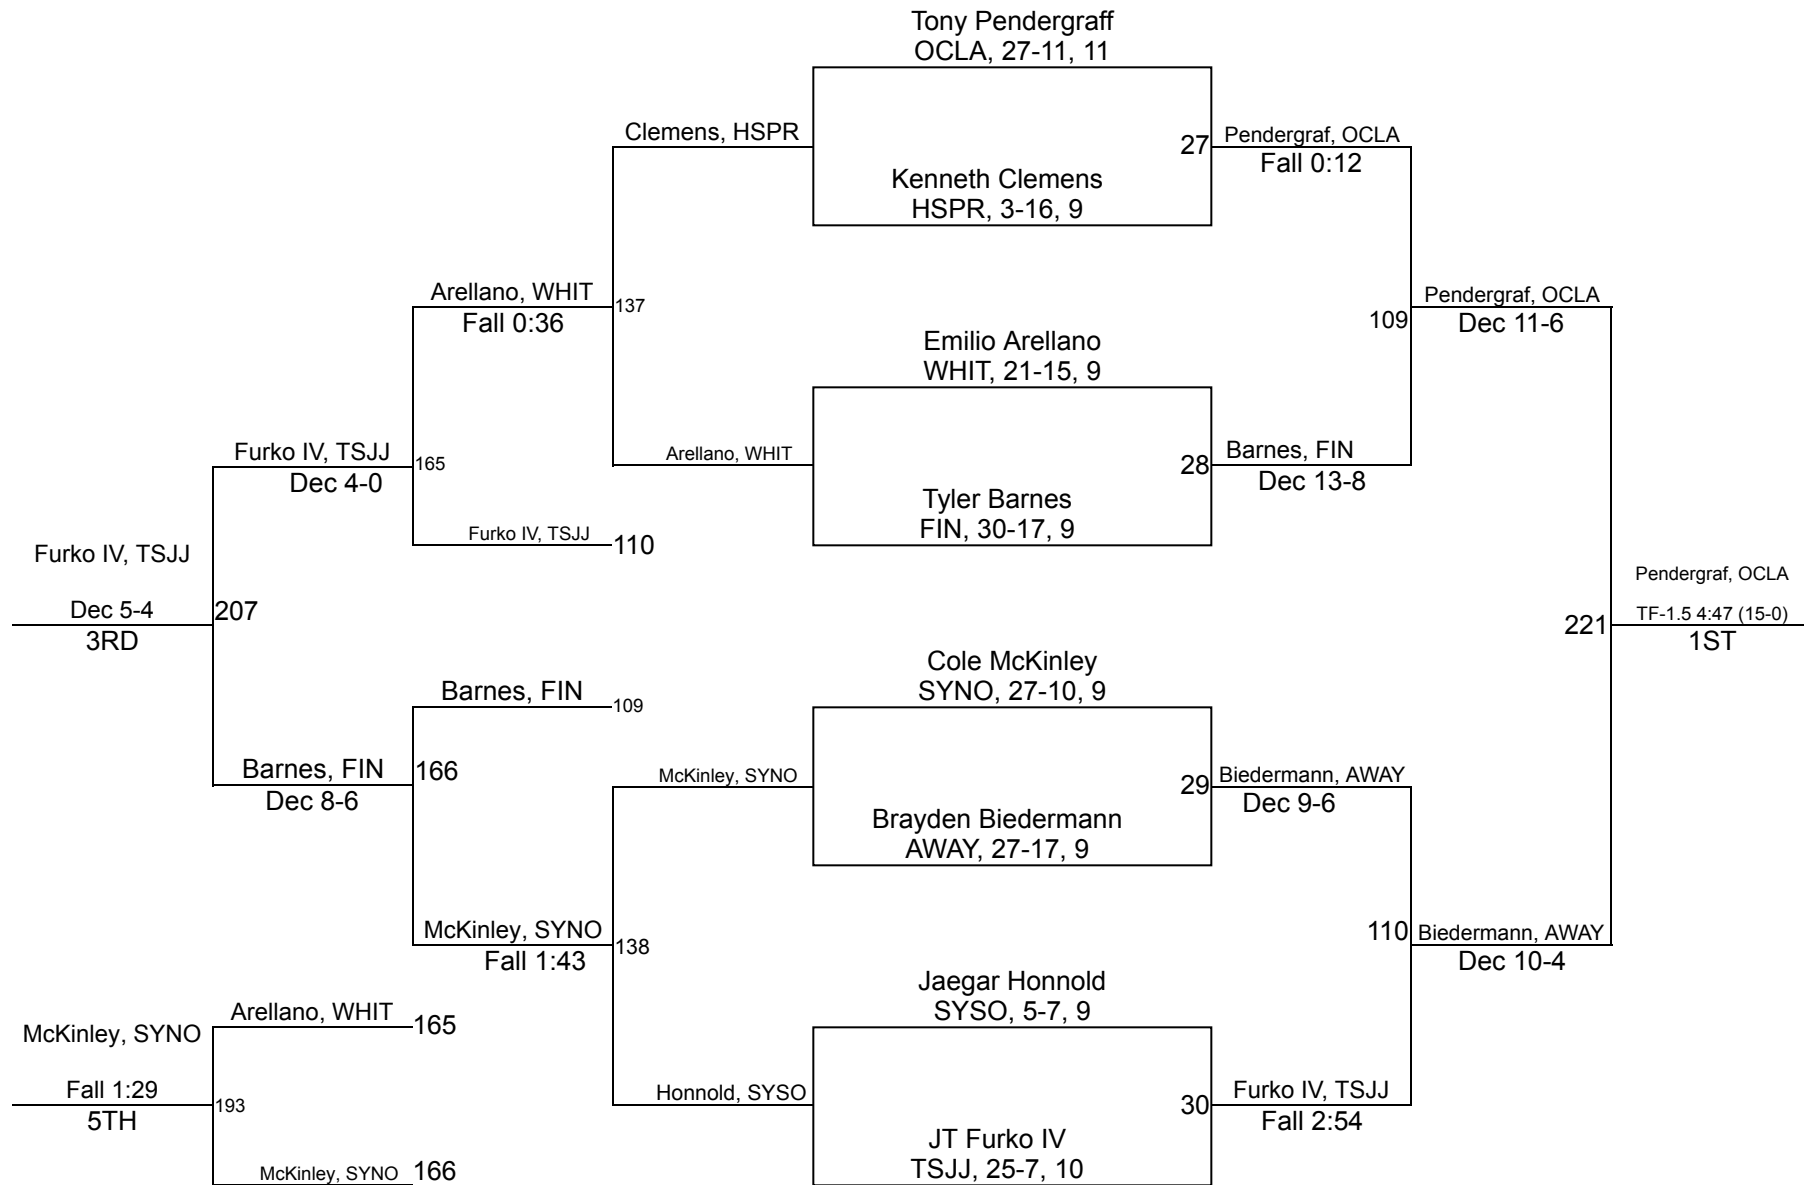

2019 Division 1 Oregon Clay Sectional

106

2019 Division 1 Oregon Clay Sectional

120

2019 Division 1 Oregon Clay Sectional

132

2019 Division 1 Oregon Clay Sectional

138

2019 Division 1 Oregon Clay Sectional

152

2019 Division 1 Oregon Clay Sectional

160

2019 Division 1 Oregon Clay Sectional

182

2019 Division 1 Oregon Clay Sectional

285