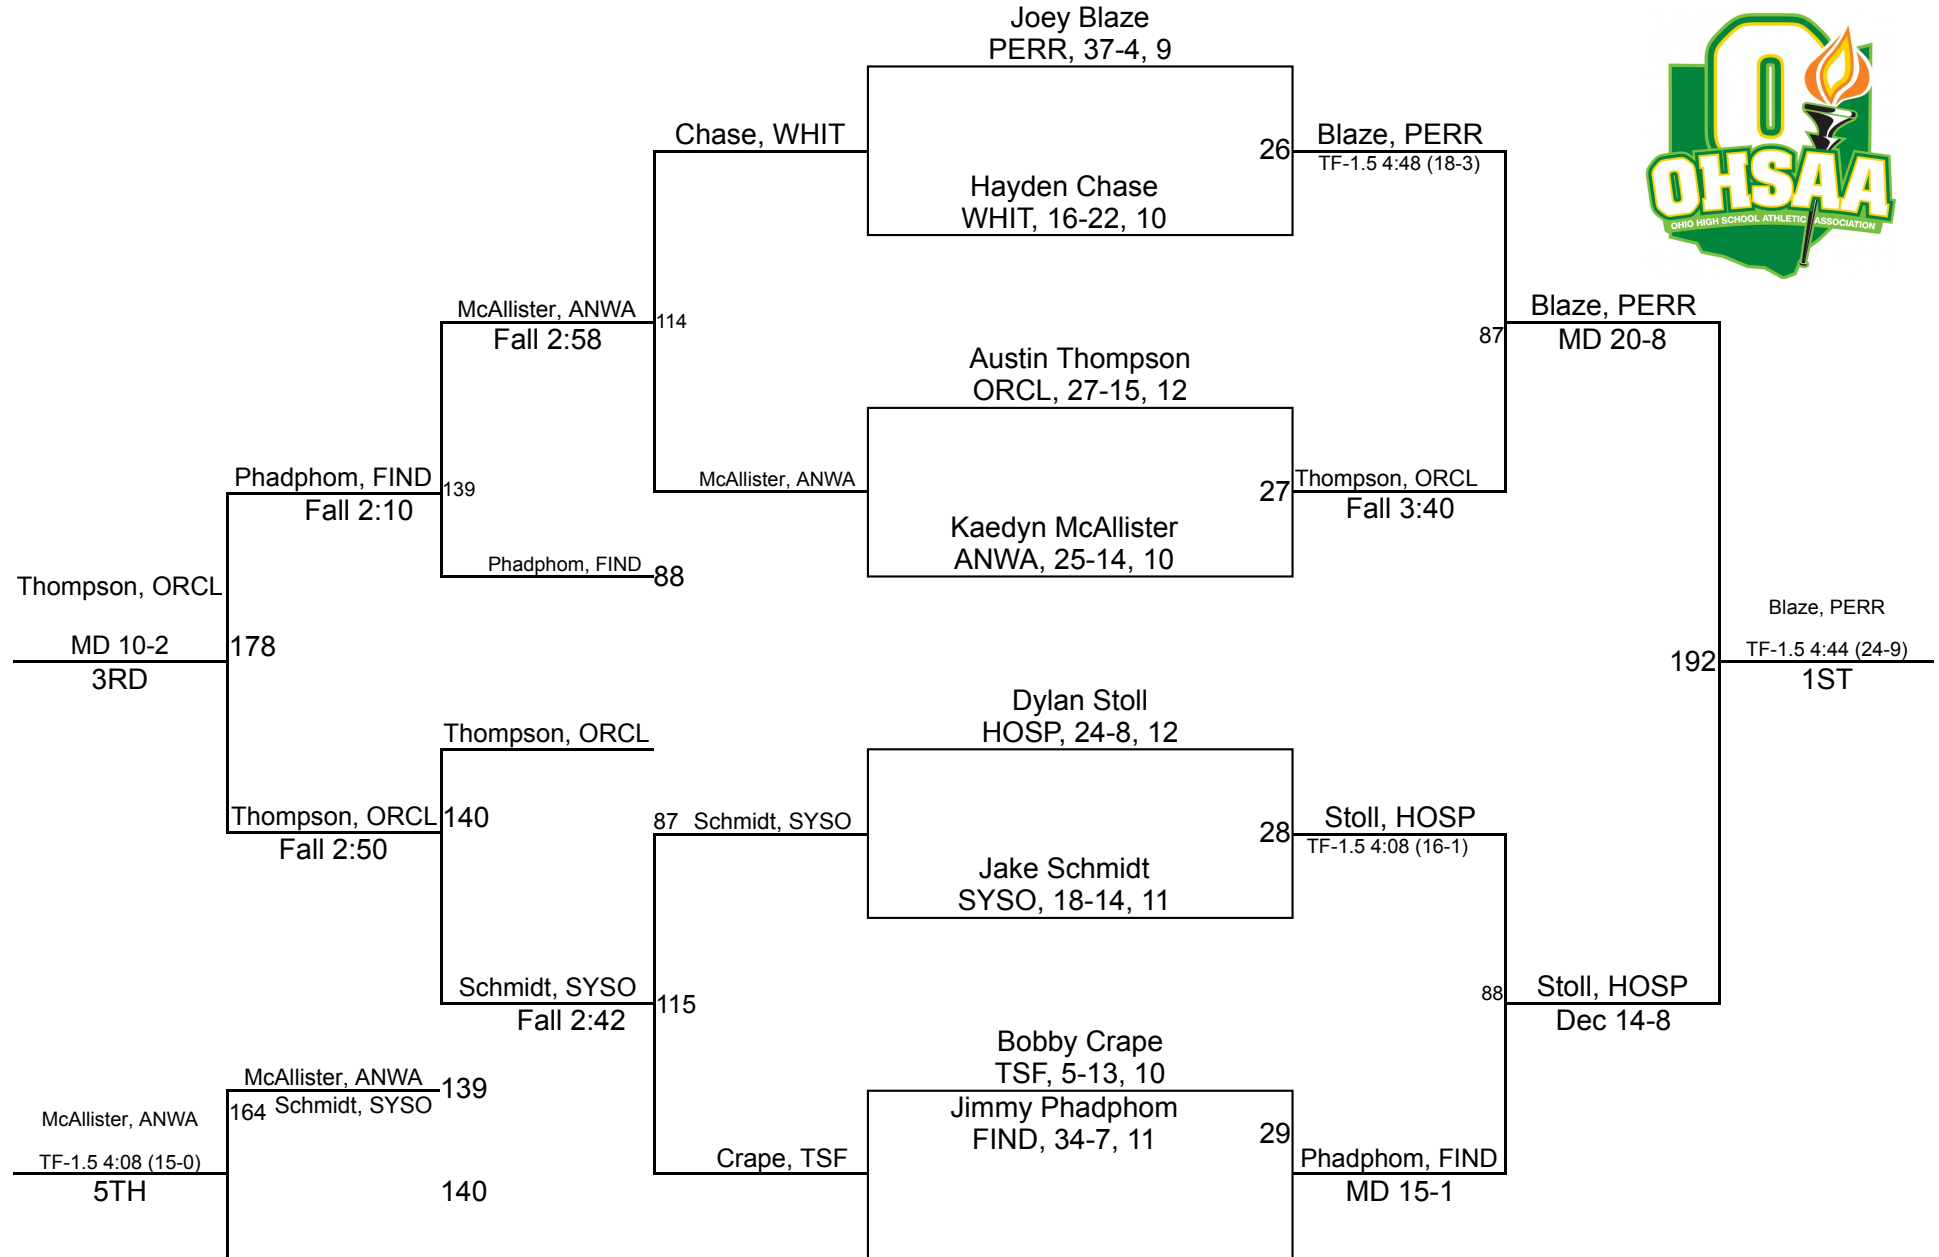

2020 Division 1 Oregon Clay Sectional

2020 Division 1 Oregon Clay Sectional

126

2020 Division 1 Oregon Clay Sectional

145

2020 Division 1 Oregon Clay Sectional

170

2020 Division 1 Oregon Clay Sectional

195

2020 Division 1 Oregon Clay Sectional

285