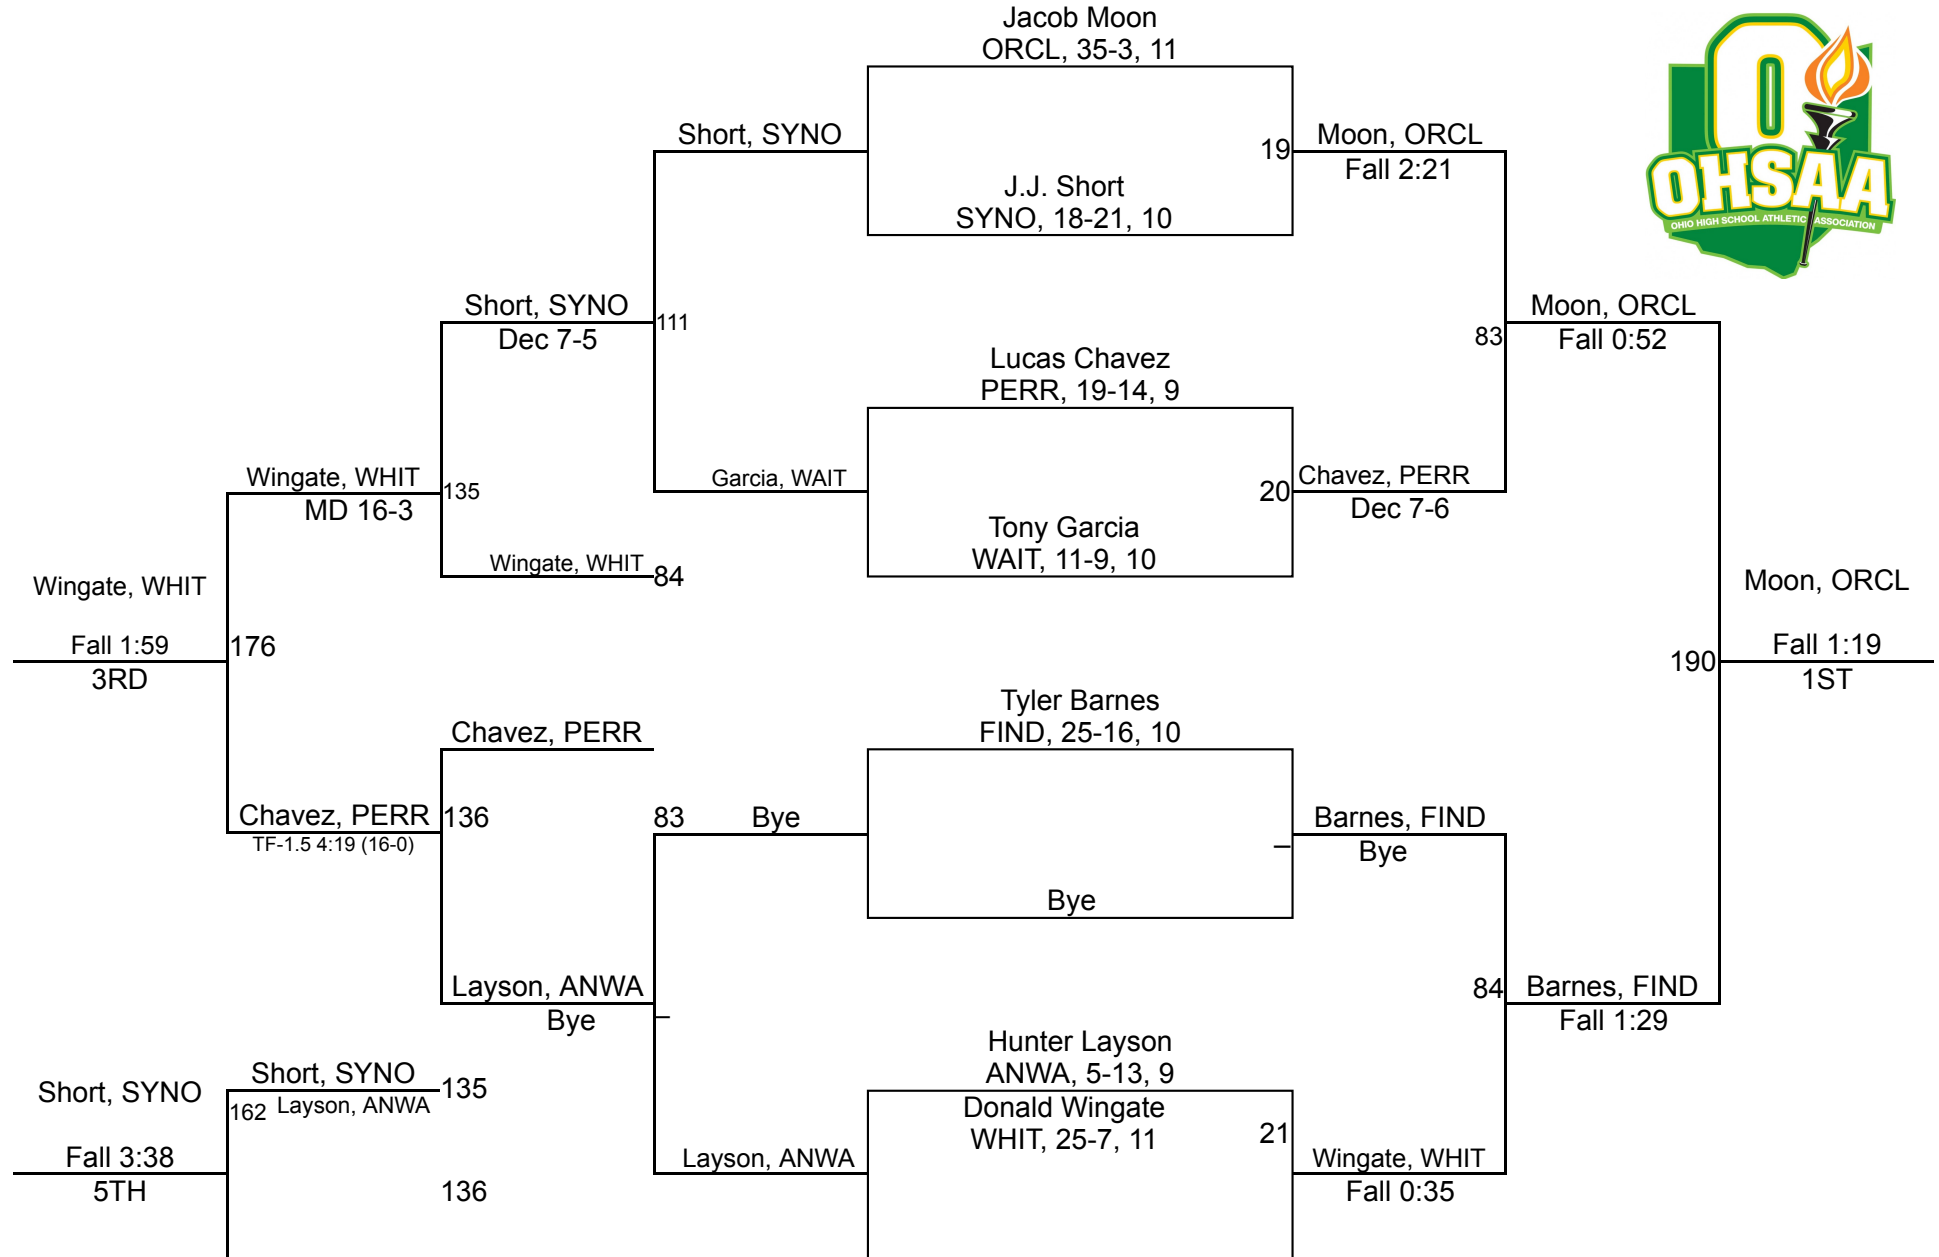

2020 Division 1 Oregon Clay Sectional

2020 Division 1 Oregon Clay Sectional

126

2020 Division 1 Oregon Clay Sectional

145

2020 Division 1 Oregon Clay Sectional

170

2020 Division 1 Oregon Clay Sectional

195

2020 Division 1 Oregon Clay Sectional

285