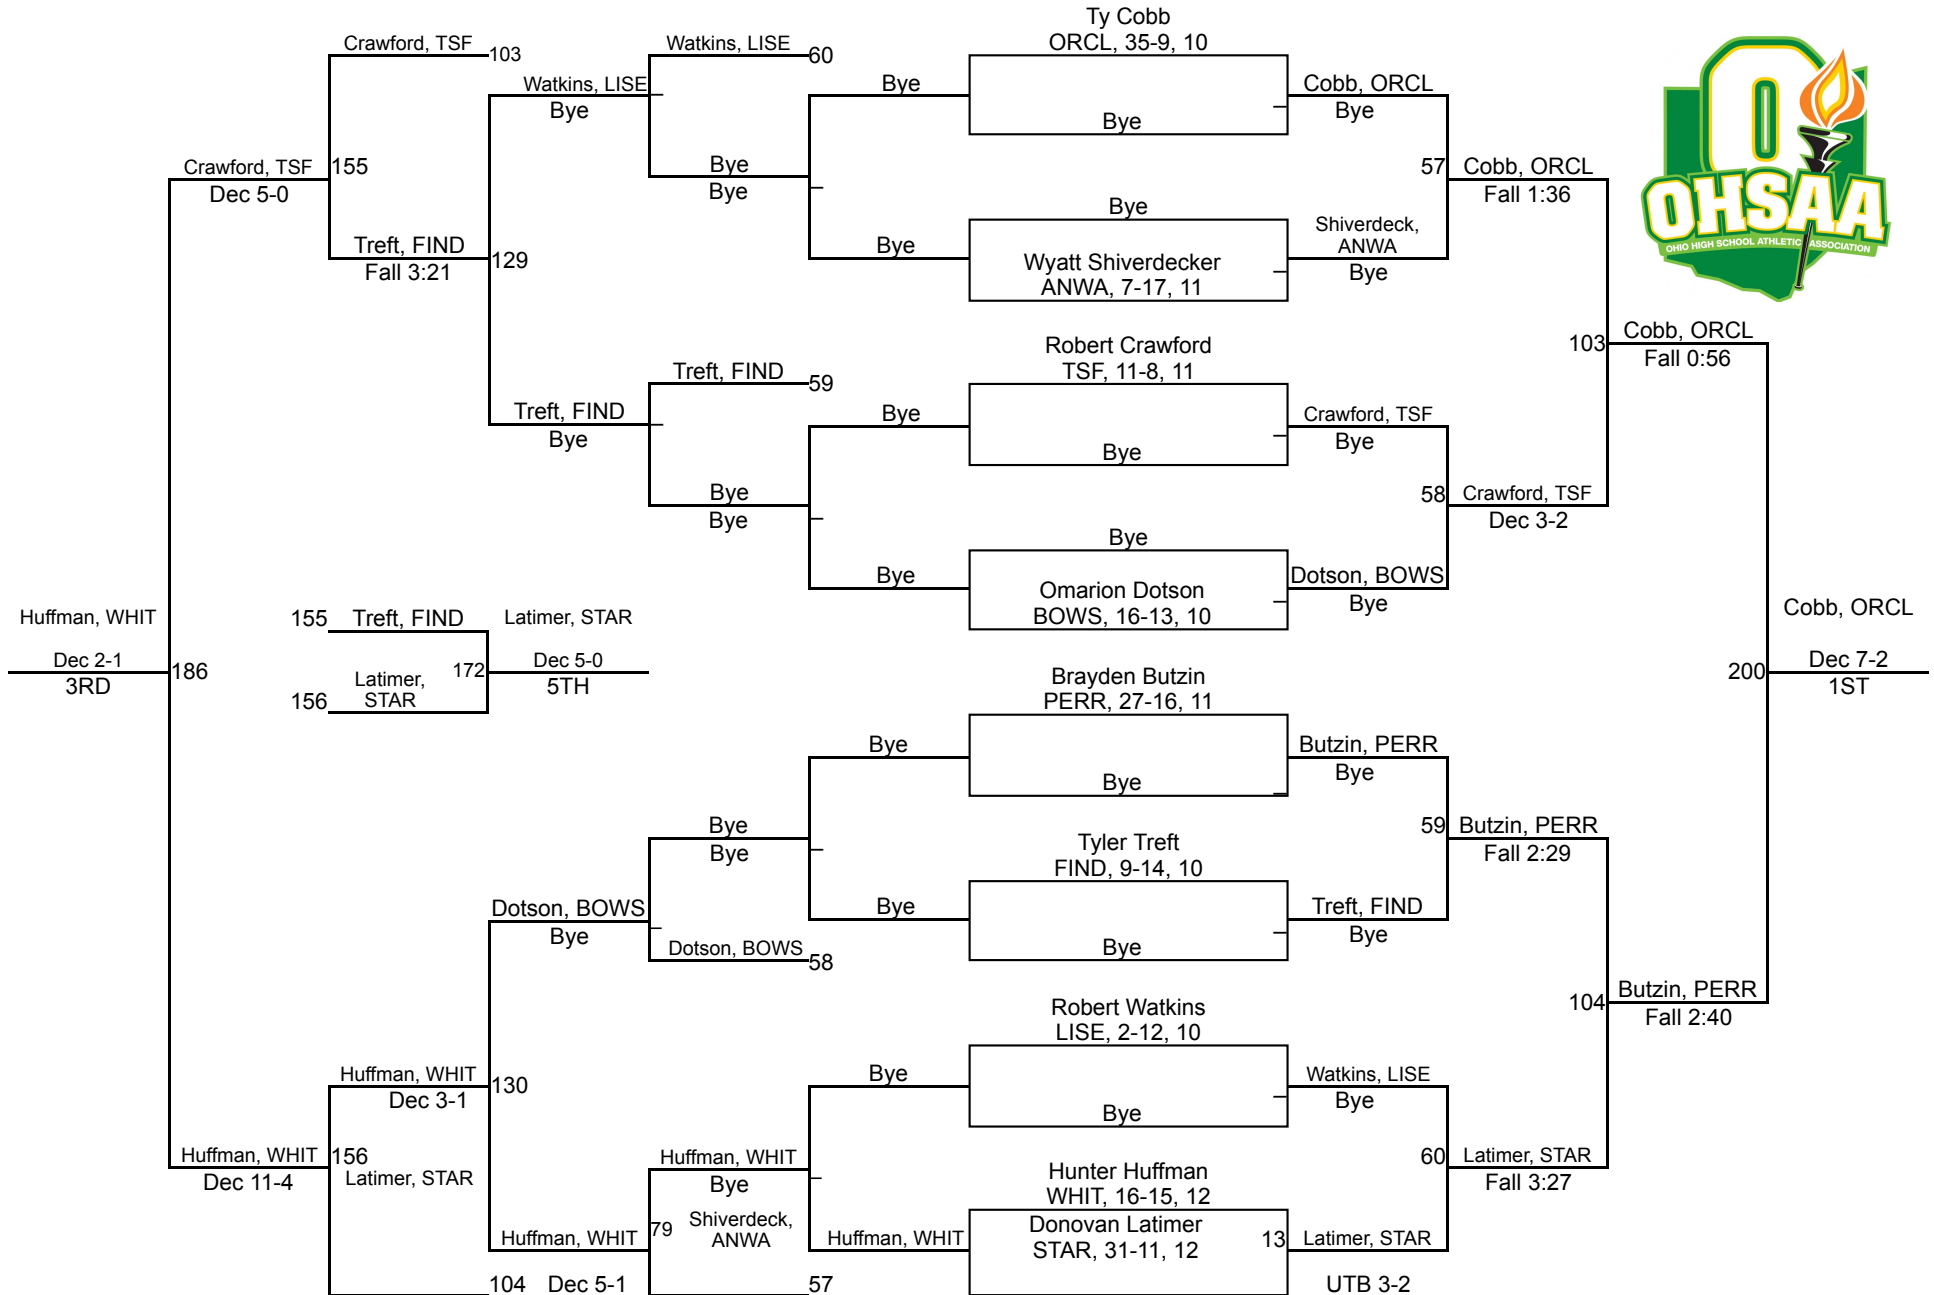

2020 Division 1 Oregon Clay Sectional

2020 Division 1 Oregon Clay Sectional

126

2020 Division 1 Oregon Clay Sectional

145

2020 Division 1 Oregon Clay Sectional

170

2020 Division 1 Oregon Clay Sectional

195

2020 Division 1 Oregon Clay Sectional

285