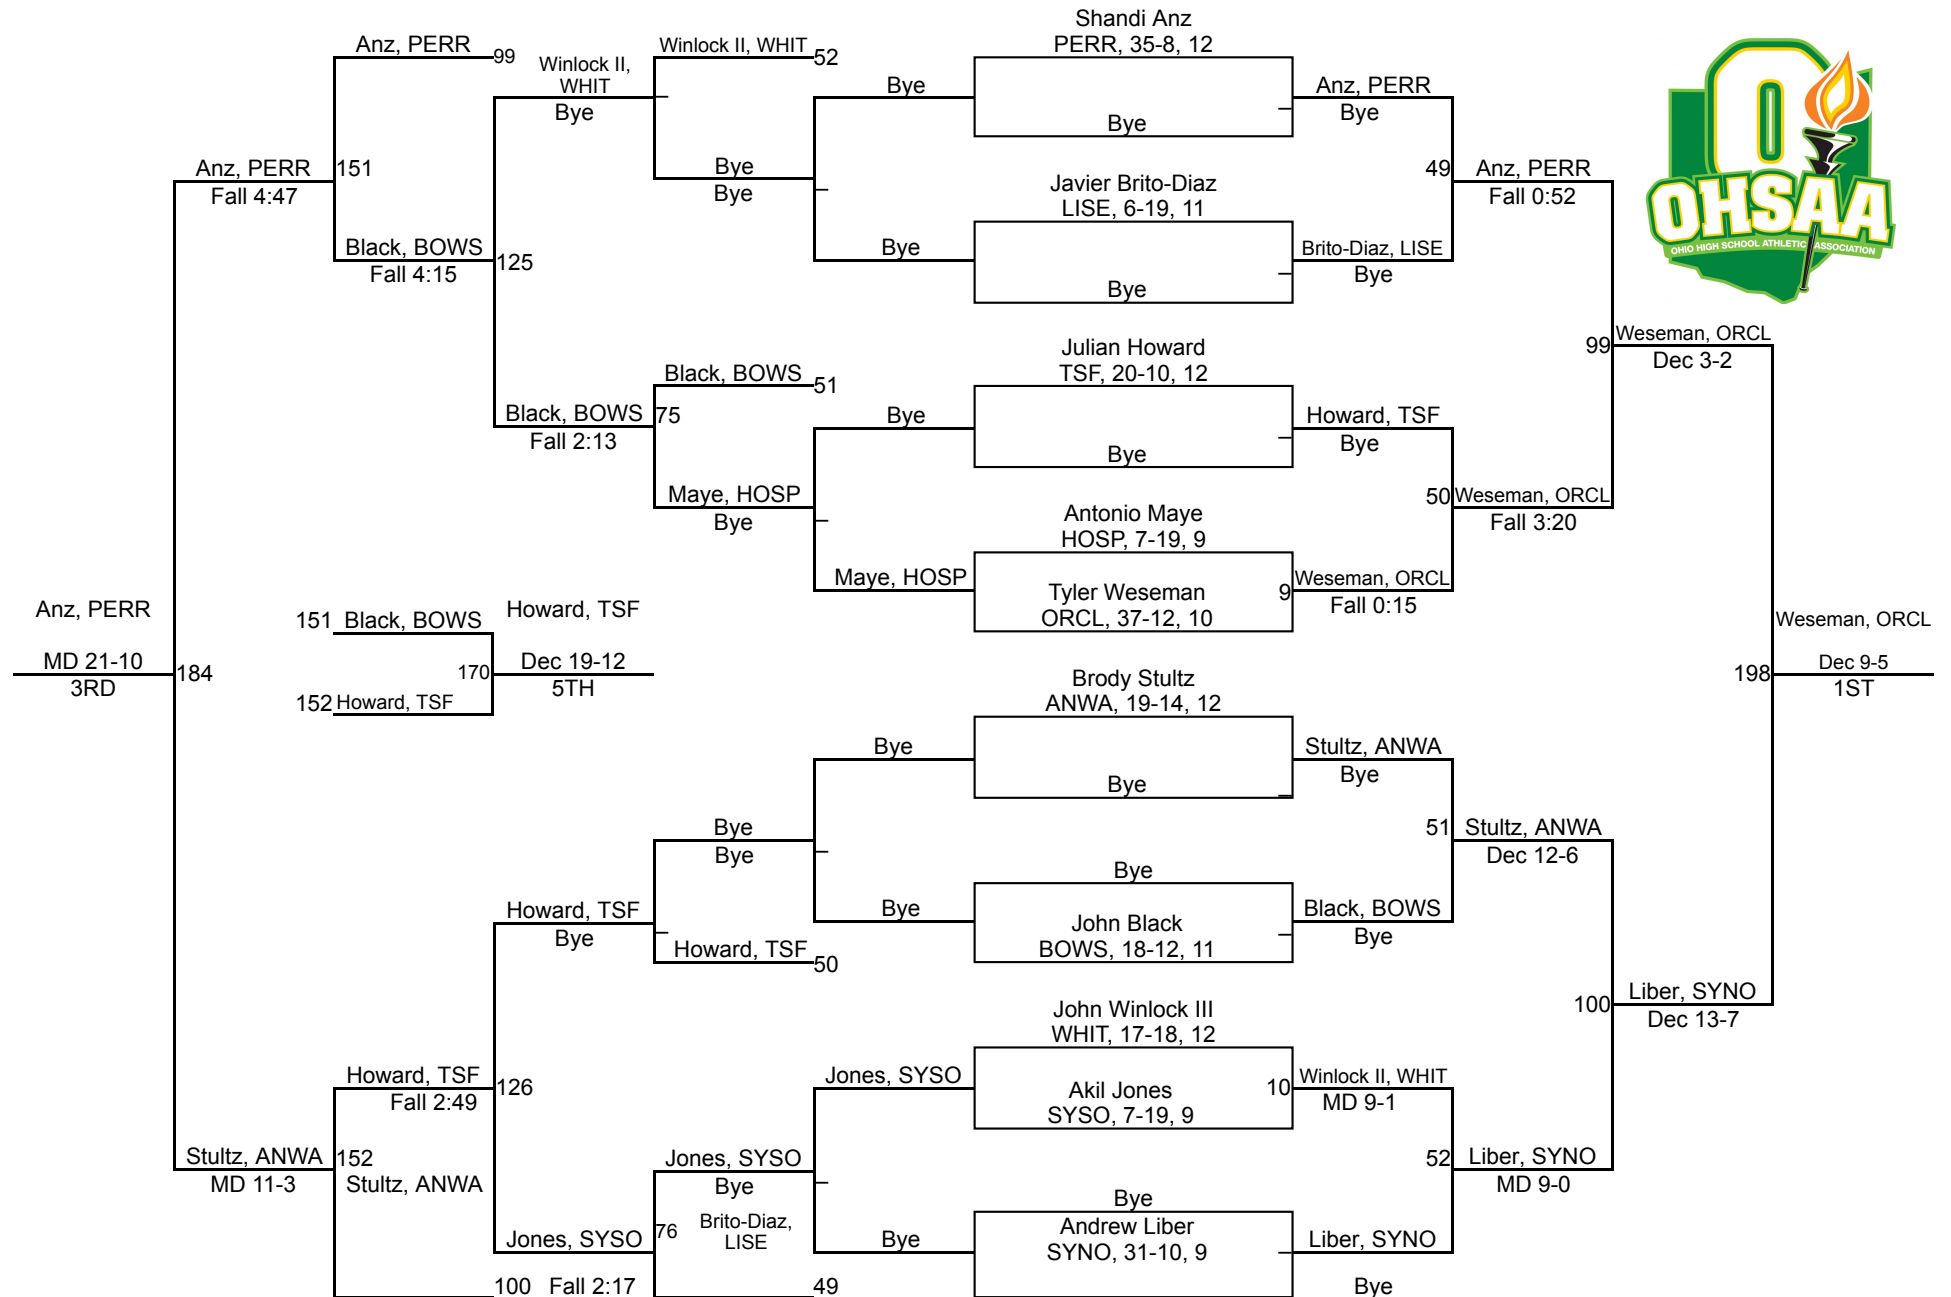

2020 Division 1 Oregon Clay Sectional

2020 Division 1 Oregon Clay Sectional

126

2020 Division 1 Oregon Clay Sectional

145

2020 Division 1 Oregon Clay Sectional

170

2020 Division 1 Oregon Clay Sectional

195

2020 Division 1 Oregon Clay Sectional

285