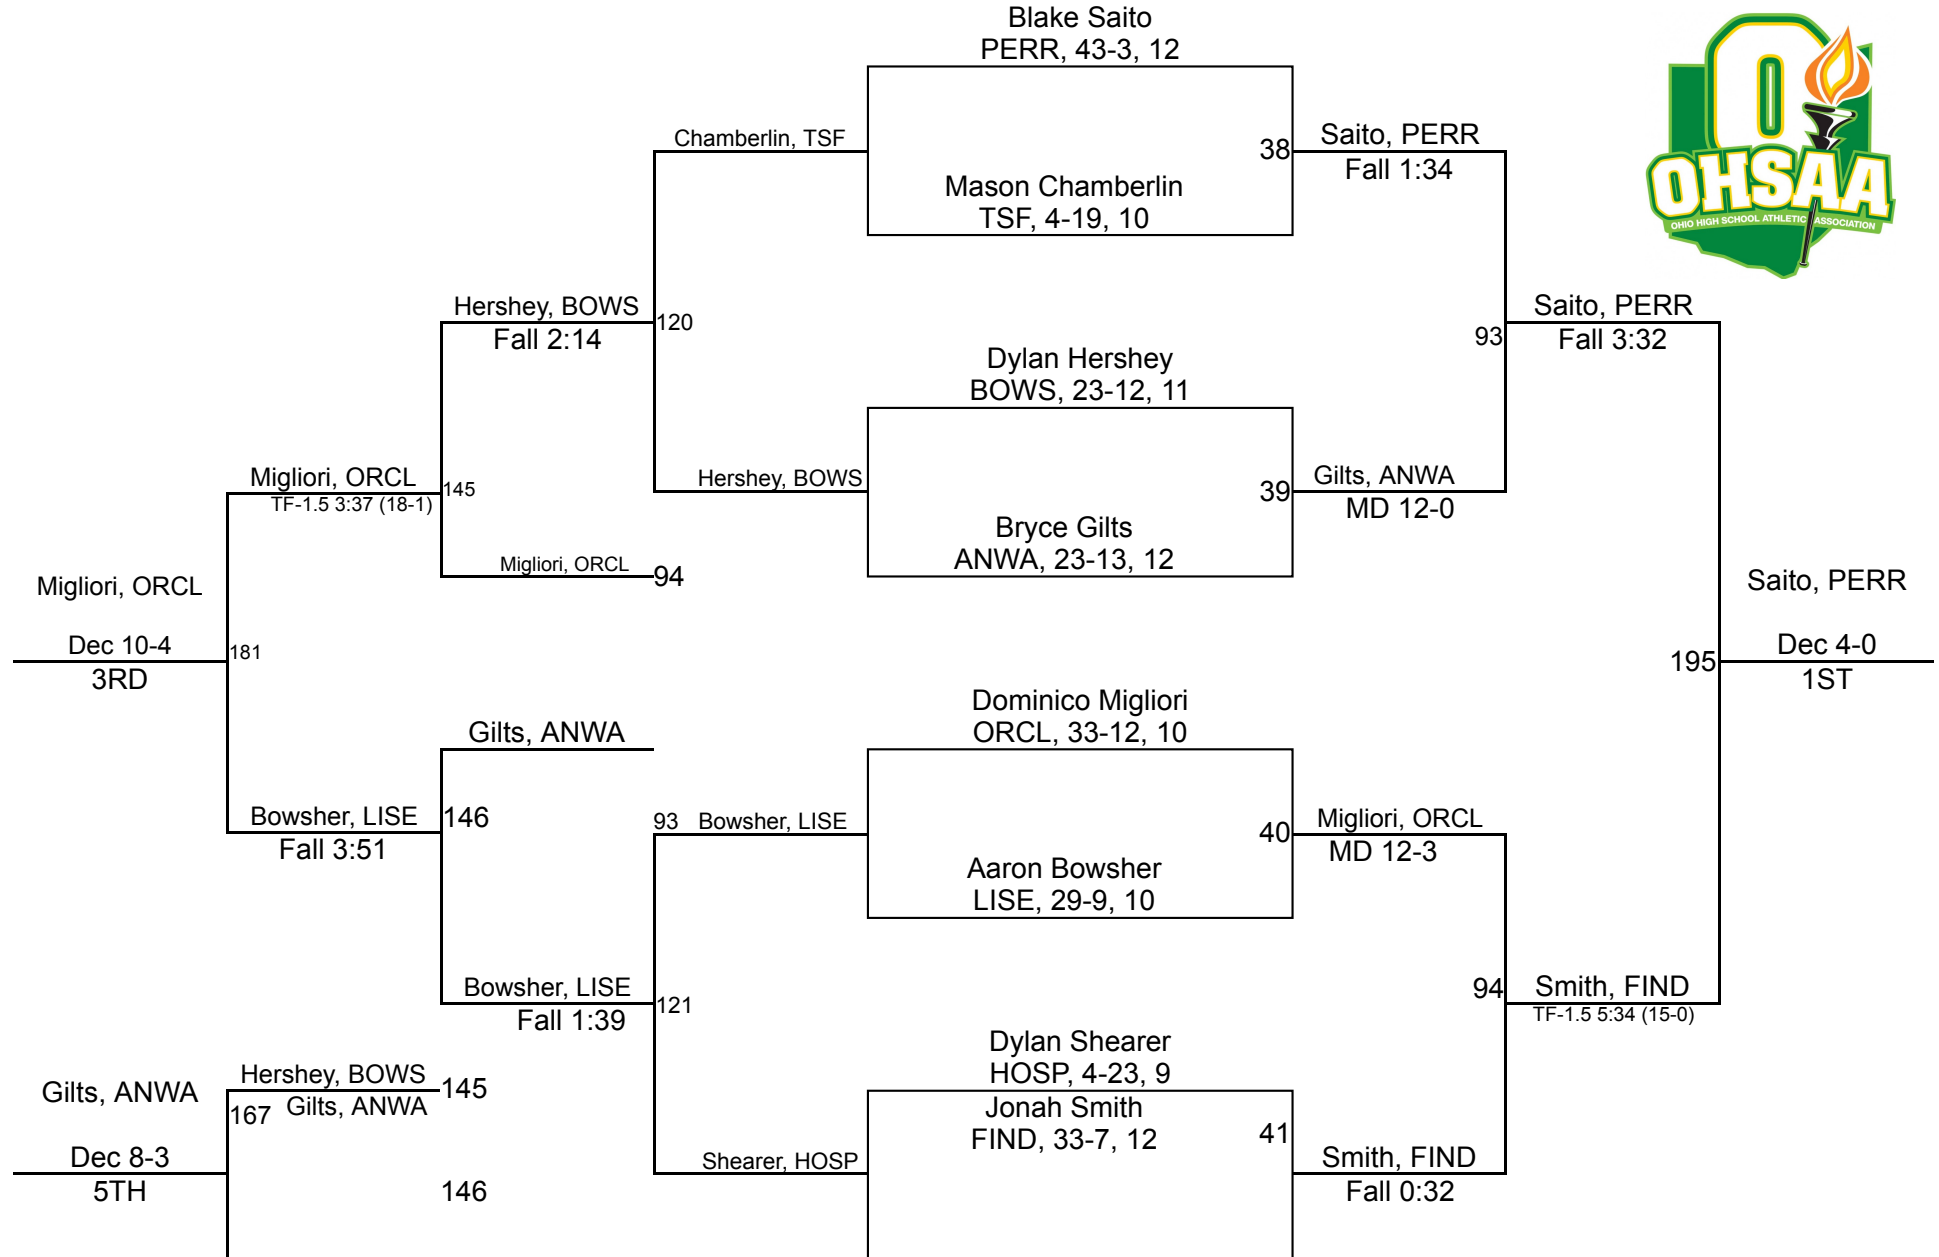

2020 Division 1 Oregon Clay Sectional

2020 Division 1 Oregon Clay Sectional

126

2020 Division 1 Oregon Clay Sectional

145

2020 Division 1 Oregon Clay Sectional

170

2020 Division 1 Oregon Clay Sectional

195

2020 Division 1 Oregon Clay Sectional

285