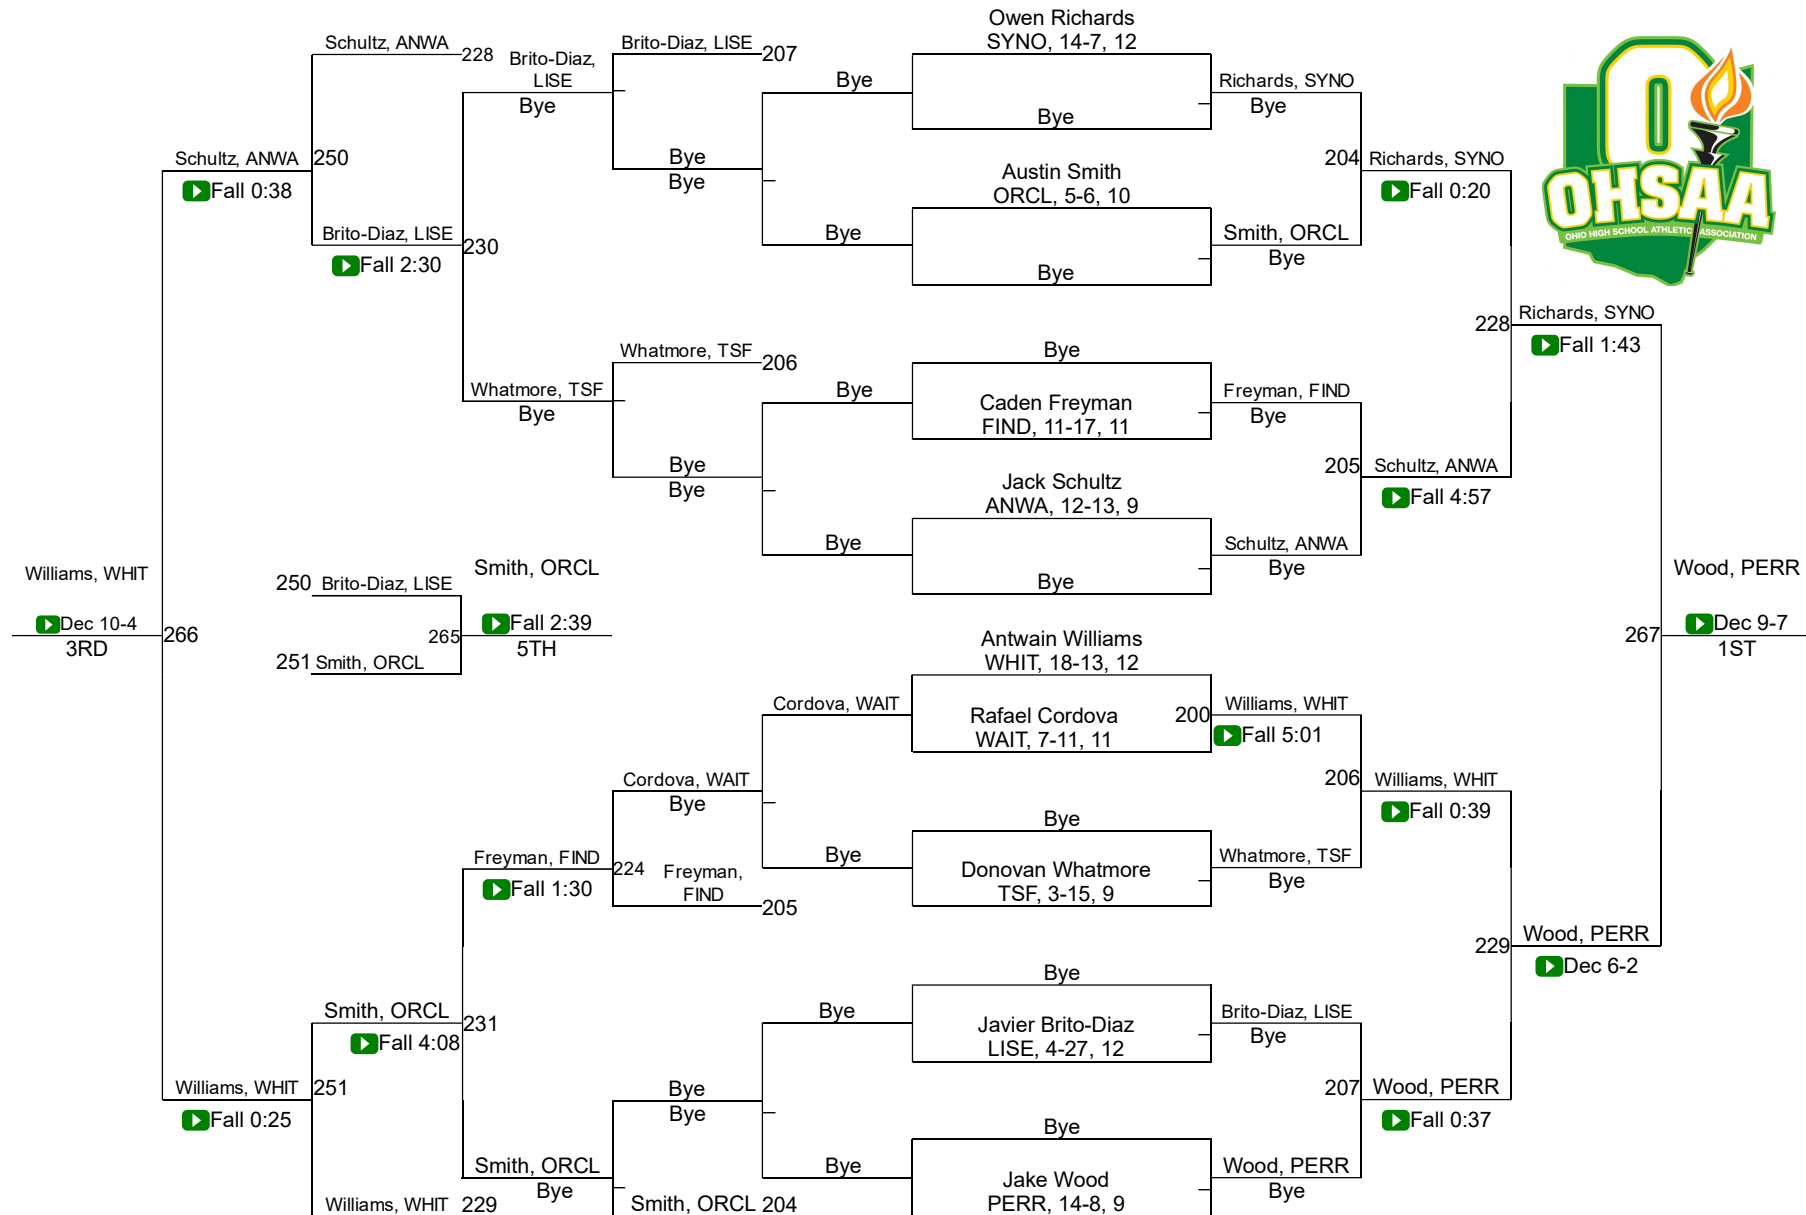

2021 Division 1 Oregon Clay Sectional

106

2021 Division 1 Oregon Clay Sectional

126

2021 Division 1 Oregon Clay Sectional

138

2021 Division 1 Oregon Clay Sectional

145

2021 Division 1 Oregon Clay Sectional

152

2021 Division 1 Oregon Clay Sectional

160

2021 Division 1 Oregon Clay Sectional

170

2021 Division 1 Oregon Clay Sectional

182

2021 Division 1 Oregon Clay Sectional

220

2021 Division 1 Oregon Clay Sectional

285