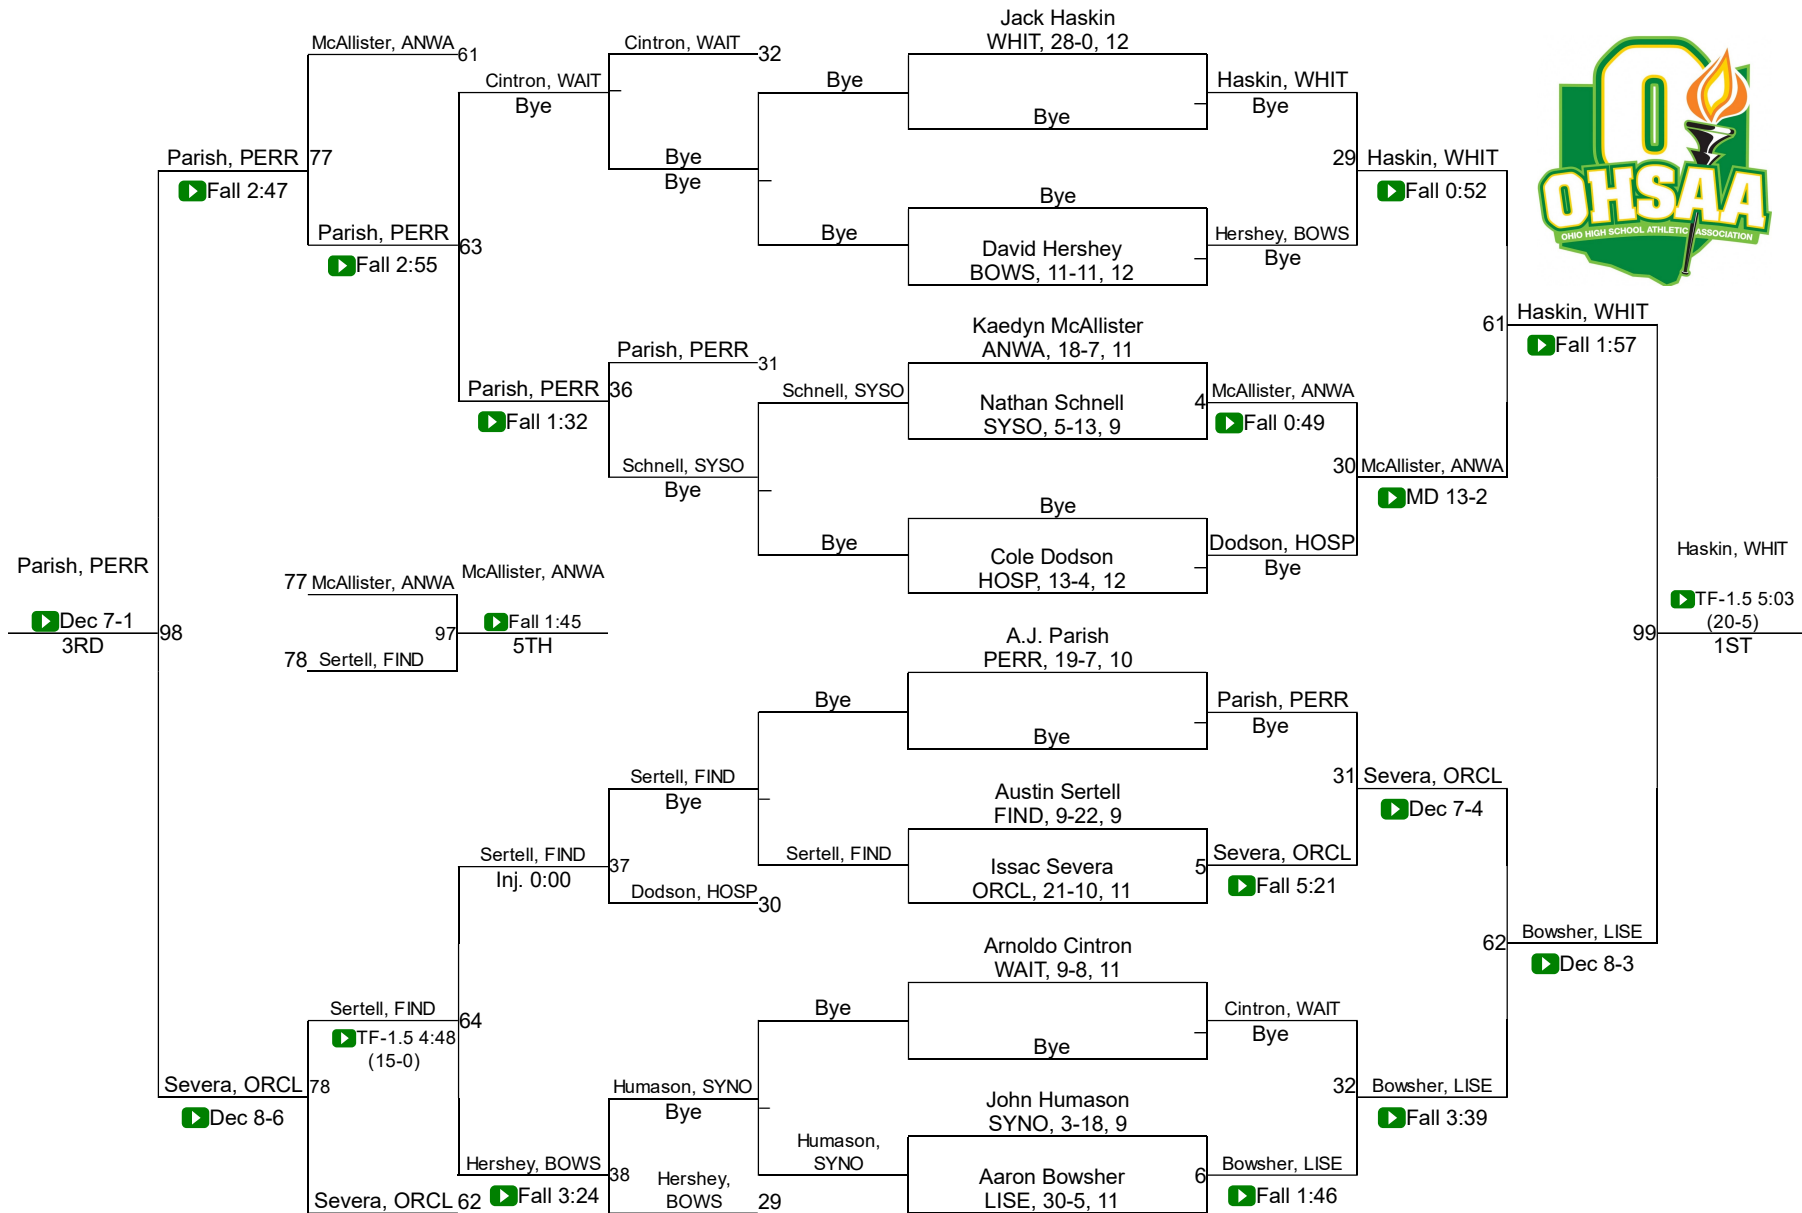

2021 Division 1 Oregon Clay Sectional

106

2021 Division 1 Oregon Clay Sectional

126

2021 Division 1 Oregon Clay Sectional

138

2021 Division 1 Oregon Clay Sectional

145

2021 Division 1 Oregon Clay Sectional

152

2021 Division 1 Oregon Clay Sectional

160

2021 Division 1 Oregon Clay Sectional

170

2021 Division 1 Oregon Clay Sectional

182