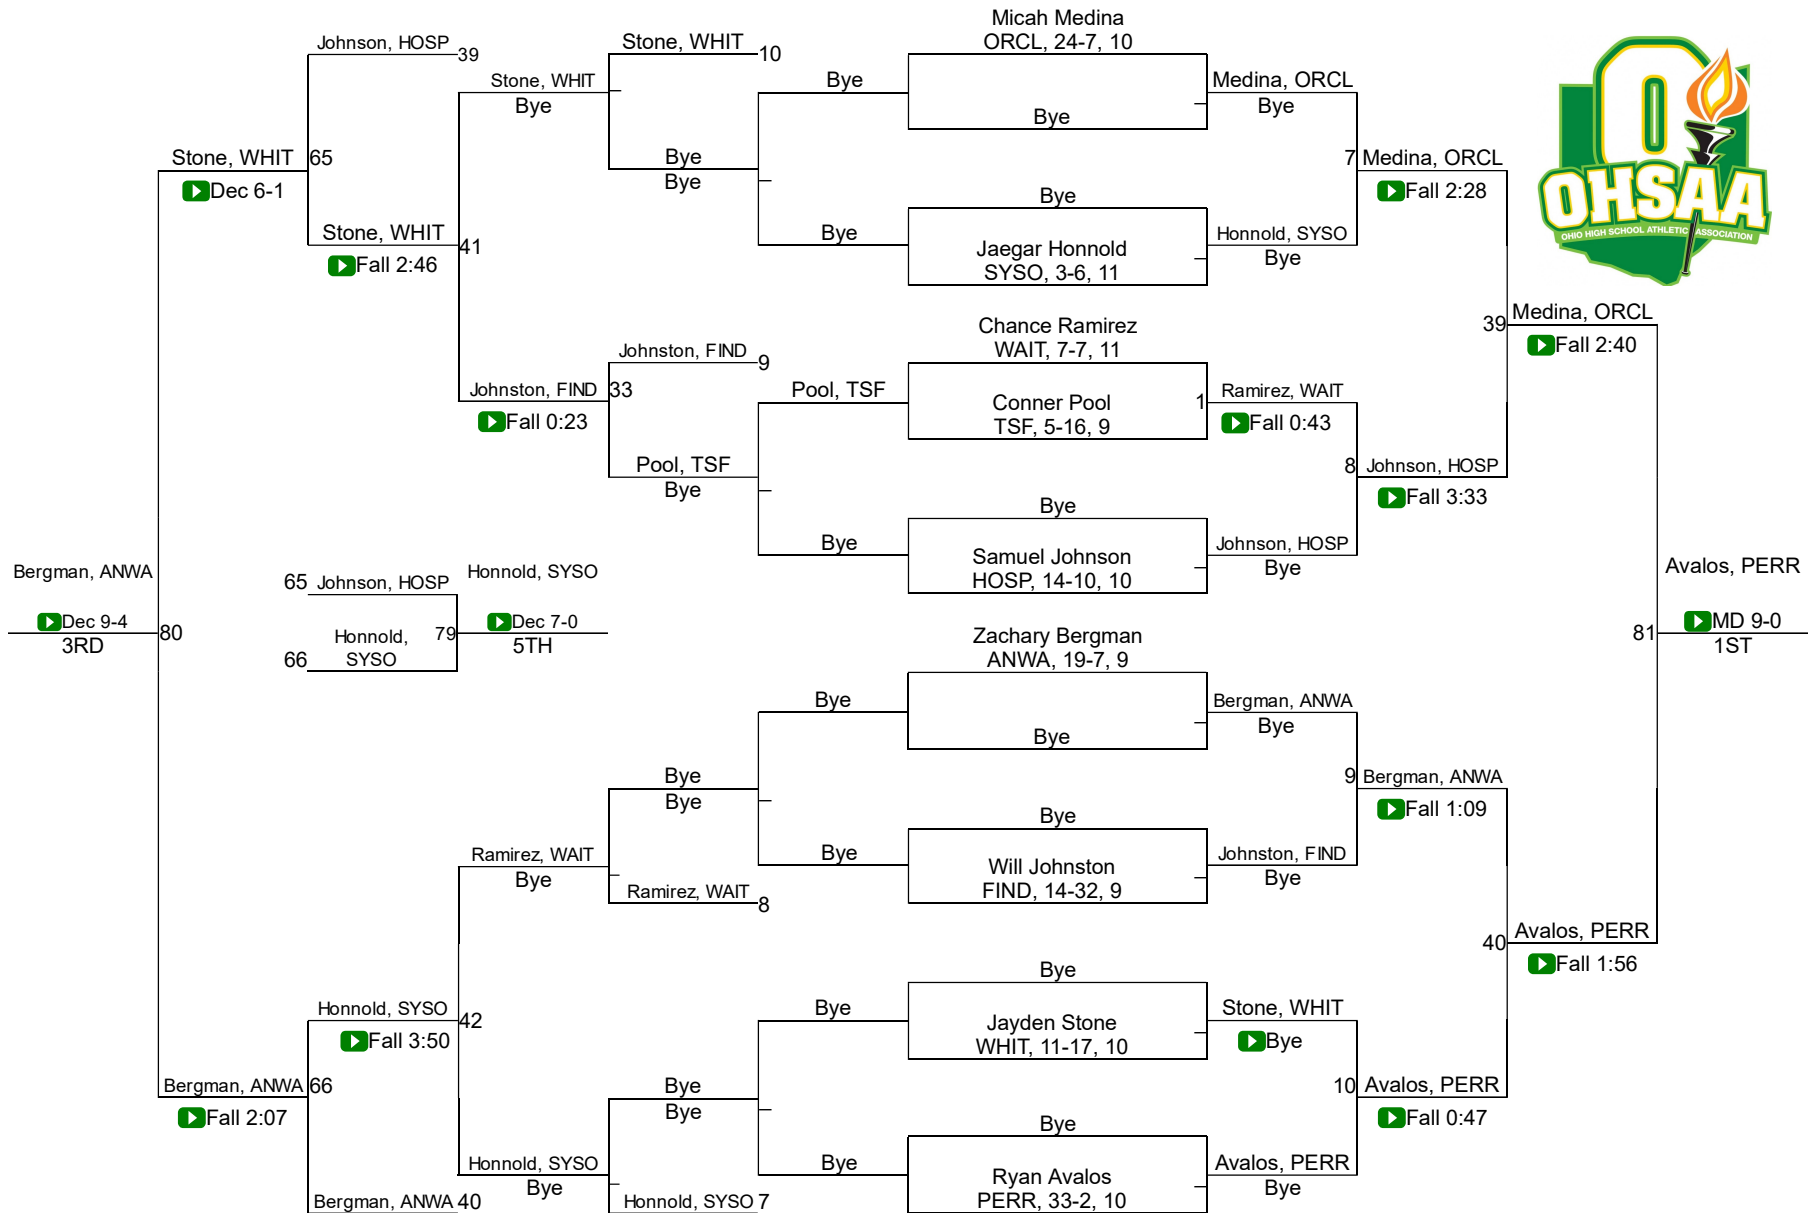

2021 Division 1 Oregon Clay Sectional

106

2021 Division 1 Oregon Clay Sectional

126

2021 Division 1 Oregon Clay Sectional

138

2021 Division 1 Oregon Clay Sectional

145

2021 Division 1 Oregon Clay Sectional

152

2021 Division 1 Oregon Clay Sectional

160

2021 Division 1 Oregon Clay Sectional

170

2021 Division 1 Oregon Clay Sectional

182