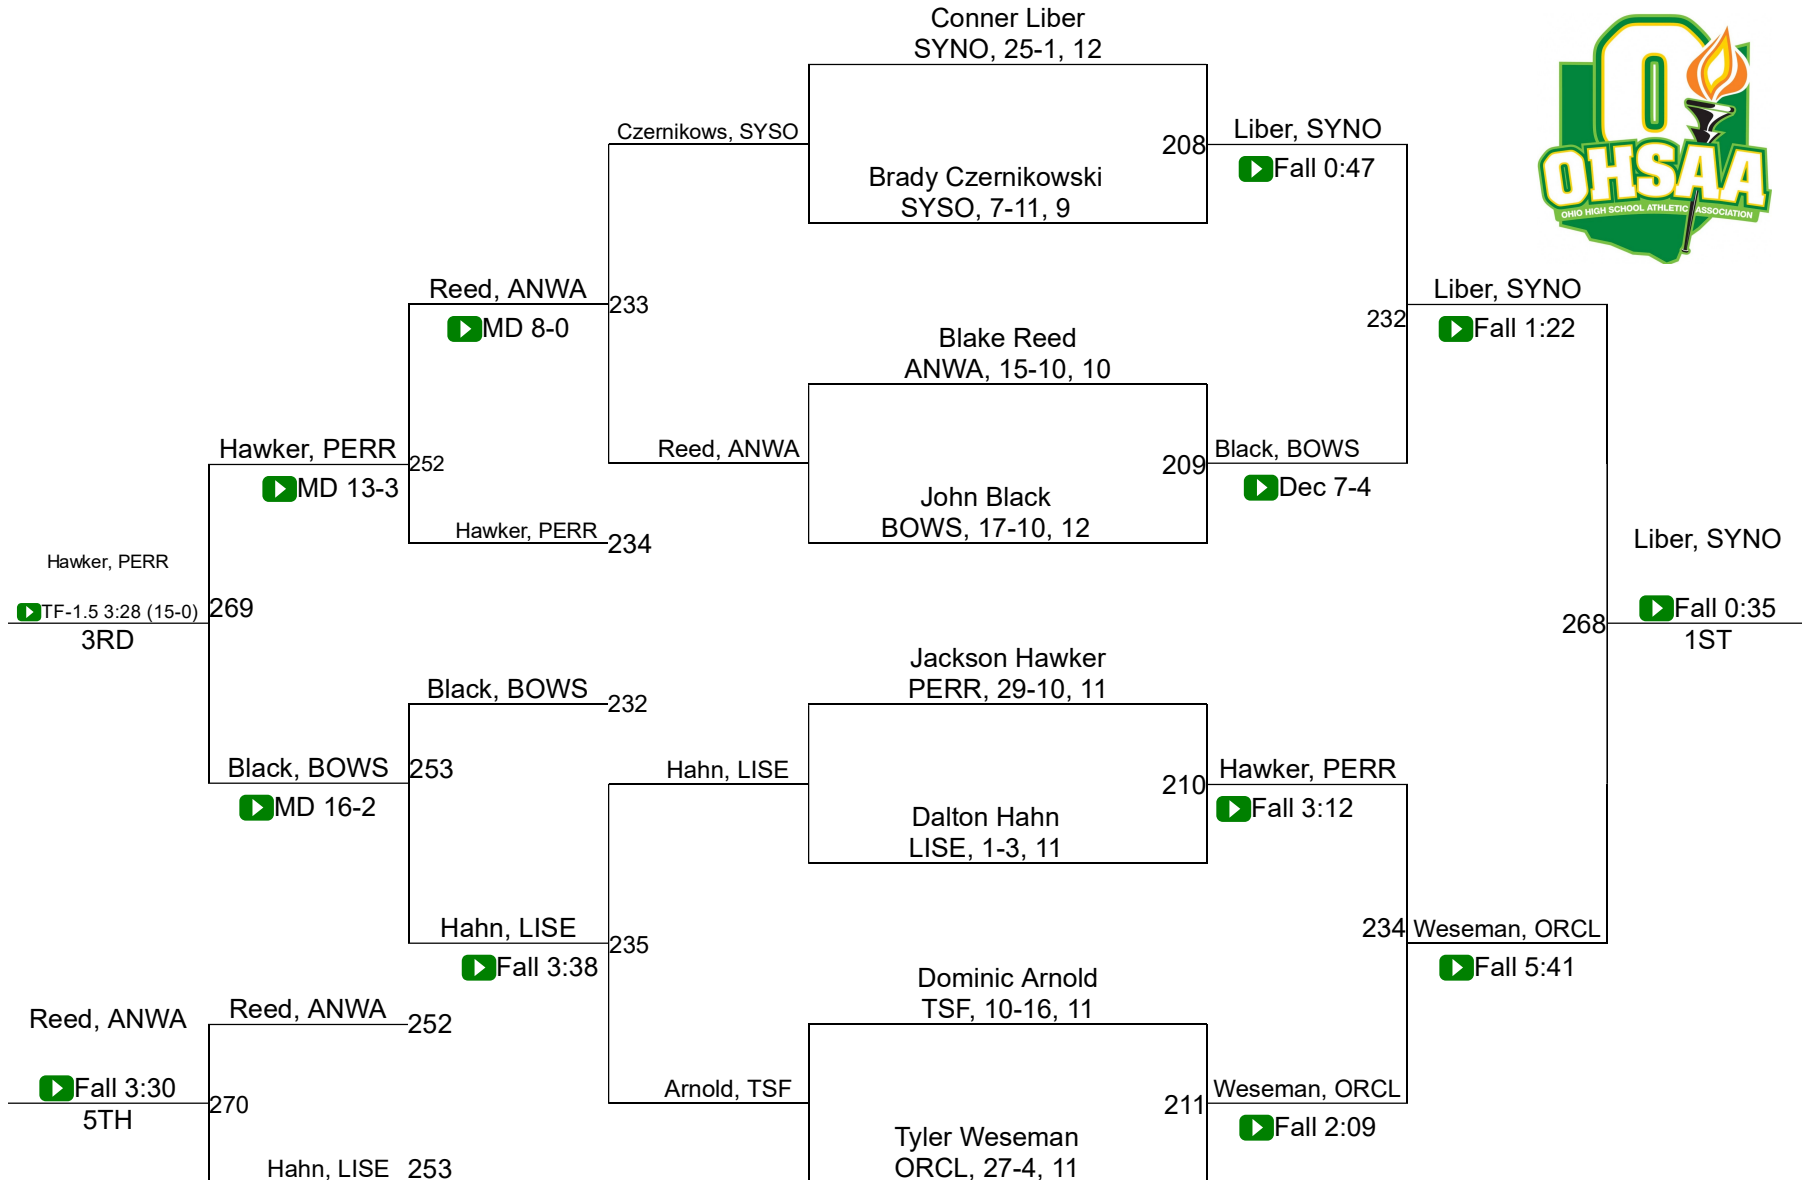

2021 Division 1 Oregon Clay Sectional

152

2021 Division 1 Oregon Clay Sectional

160

2021 Division 1 Oregon Clay Sectional

170

2021 Division 1 Oregon Clay Sectional

182