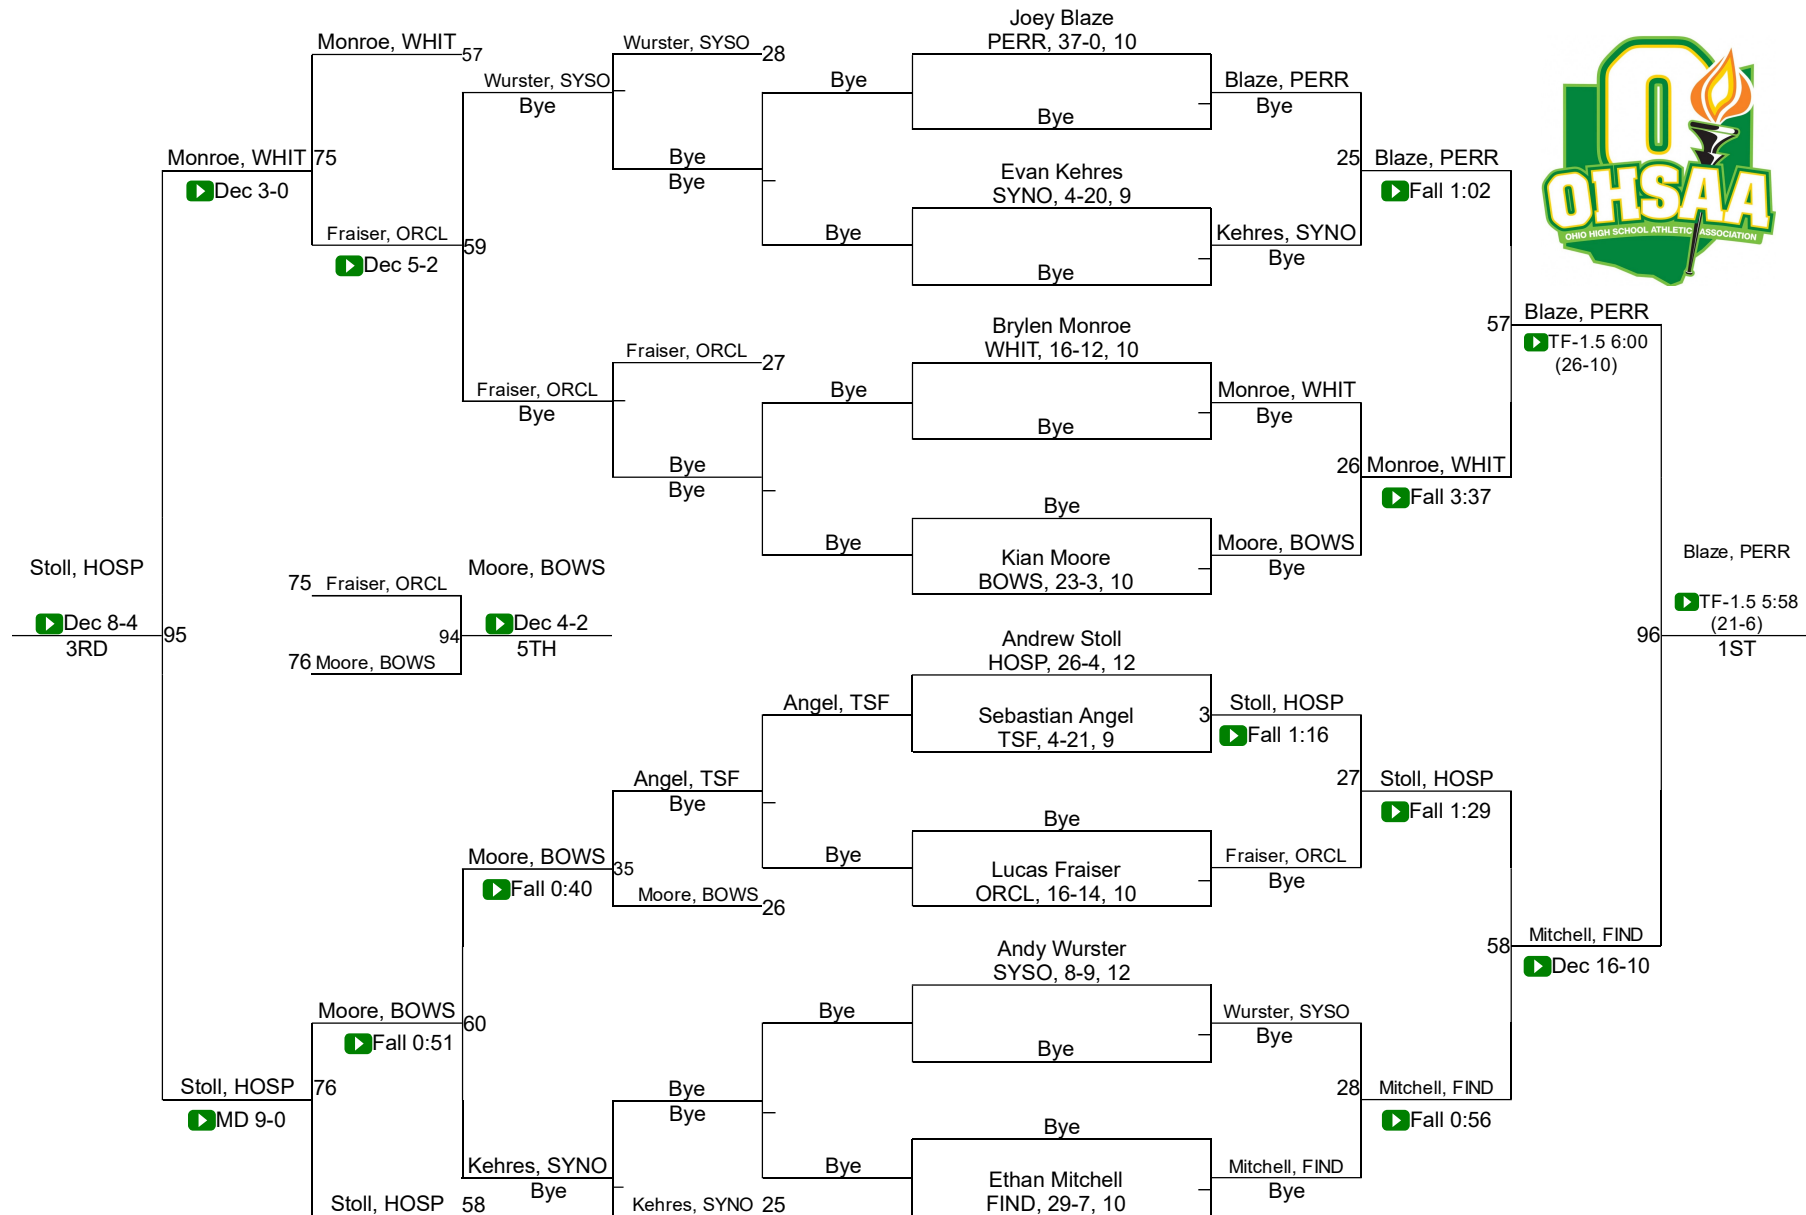

2021 Division 1 Oregon Clay Sectional

106

2021 Division 1 Oregon Clay Sectional

126

2021 Division 1 Oregon Clay Sectional

138

2021 Division 1 Oregon Clay Sectional

145

2021 Division 1 Oregon Clay Sectional

152

2021 Division 1 Oregon Clay Sectional

160

2021 Division 1 Oregon Clay Sectional

170

2021 Division 1 Oregon Clay Sectional

182

2021 Division 1 Oregon Clay Sectional

220

2021 Division 1 Oregon Clay Sectional

285