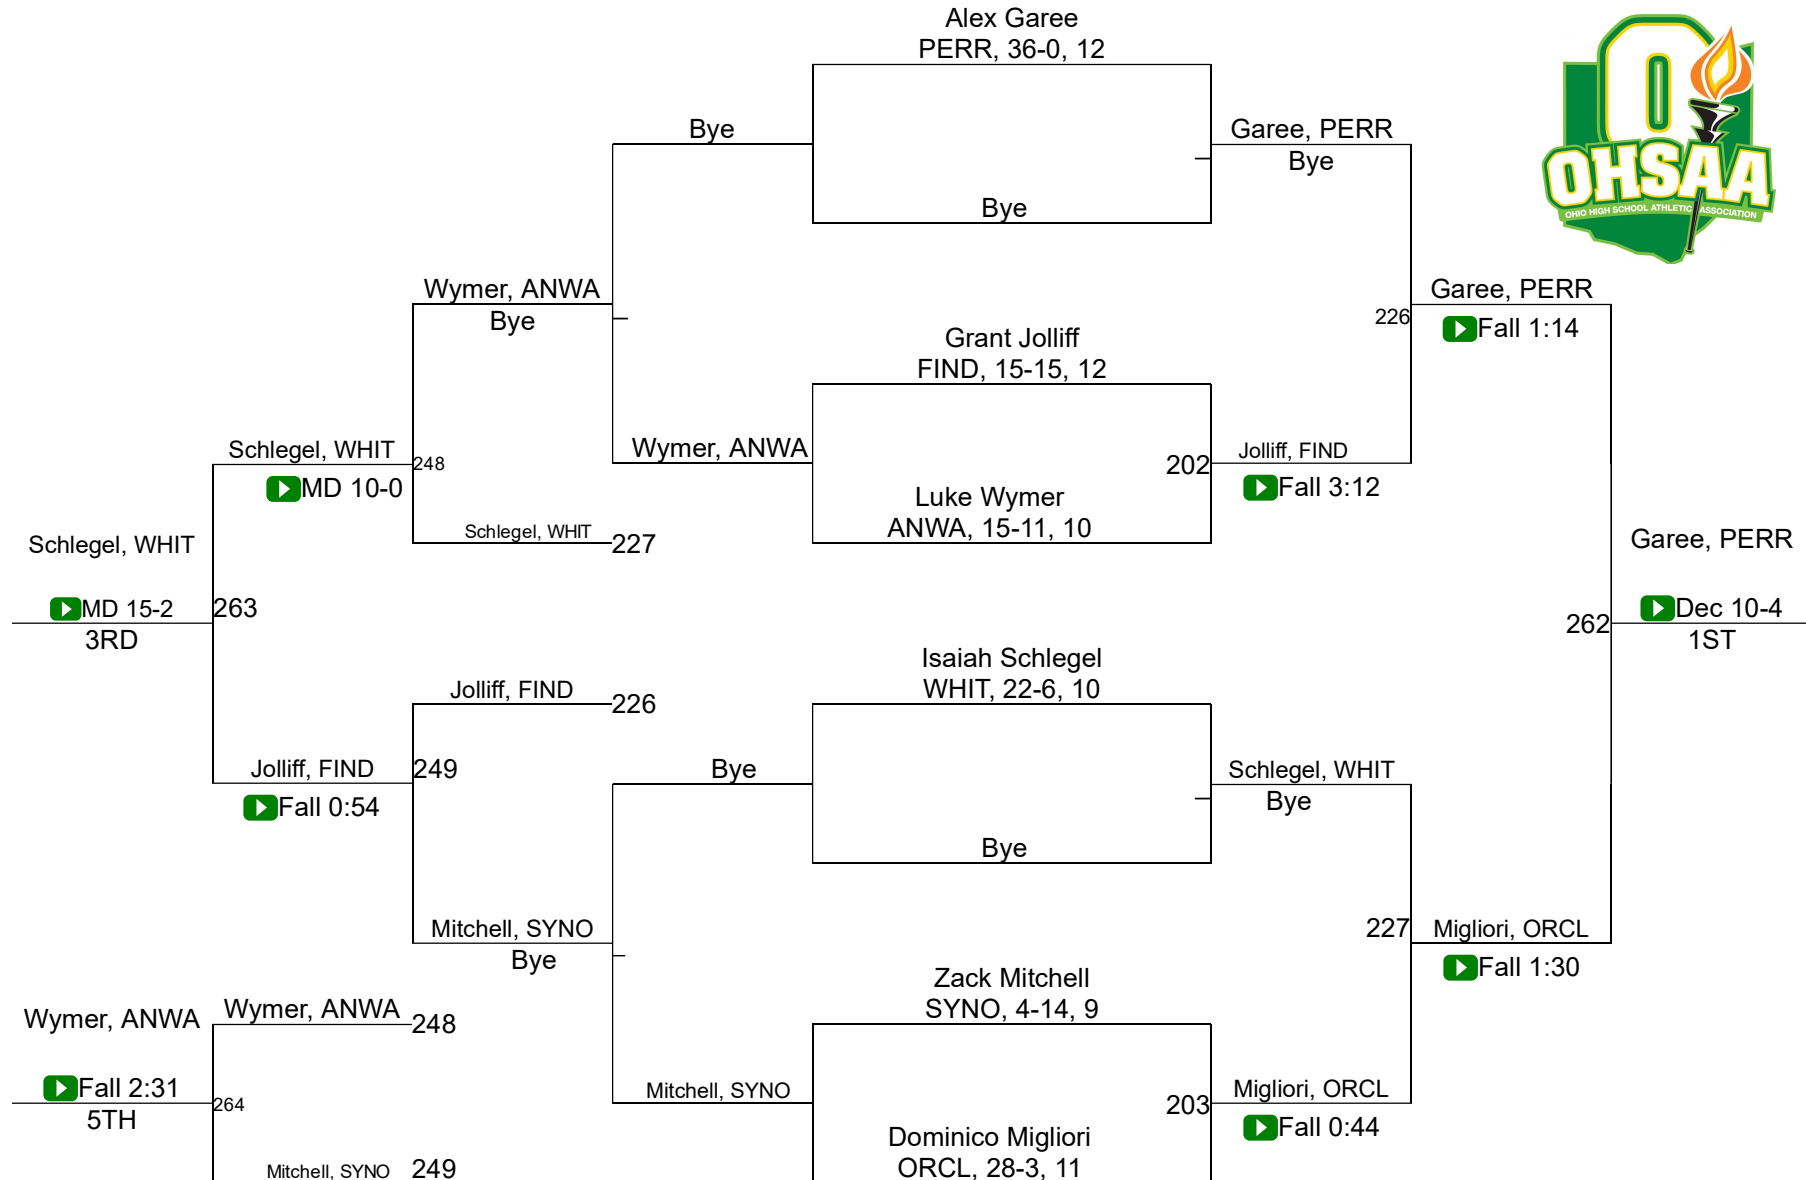

2021 Division 1 Oregon Clay Sectional

152