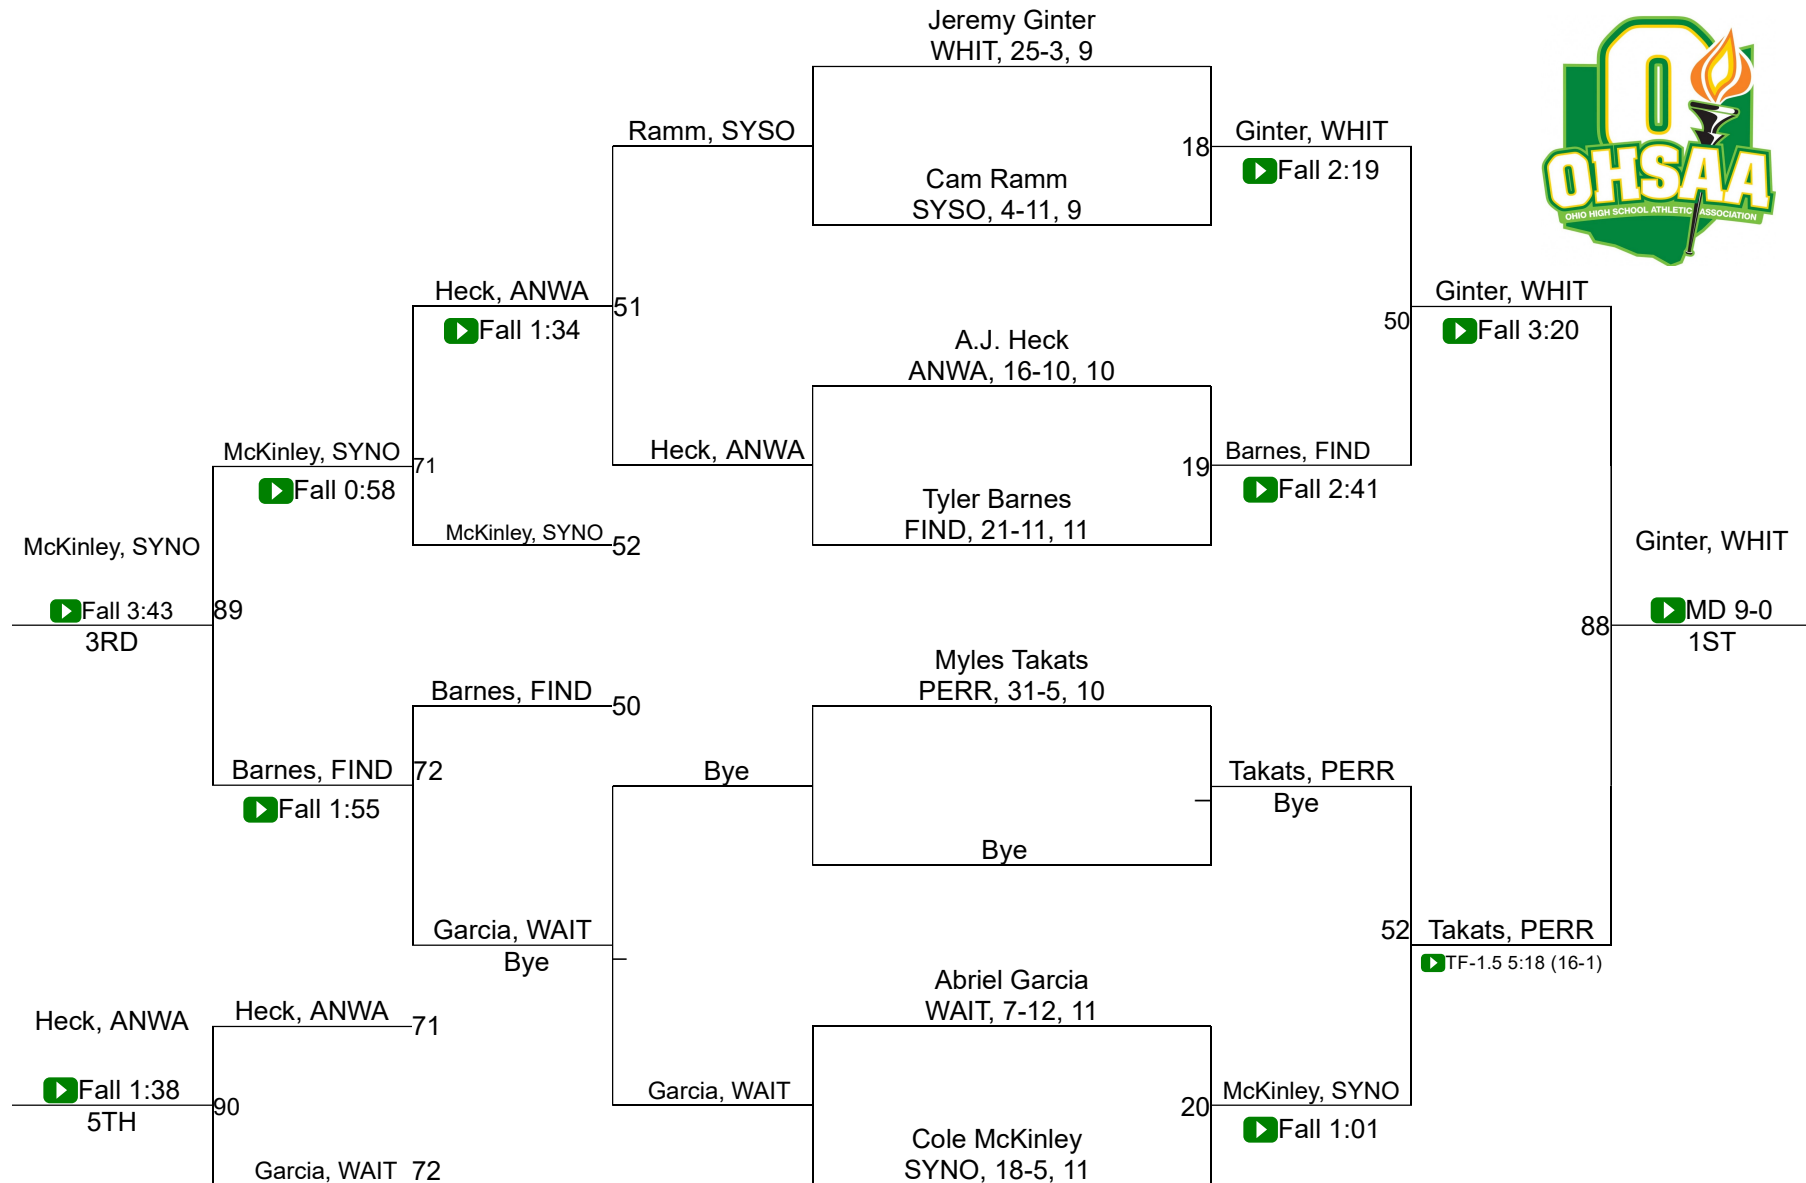

2021 Division 1 Oregon Clay Sectional

106

2021 Division 1 Oregon Clay Sectional

126

2021 Division 1 Oregon Clay Sectional

138

2021 Division 1 Oregon Clay Sectional

145

2021 Division 1 Oregon Clay Sectional

152

2021 Division 1 Oregon Clay Sectional

160

2021 Division 1 Oregon Clay Sectional

170

2021 Division 1 Oregon Clay Sectional

182