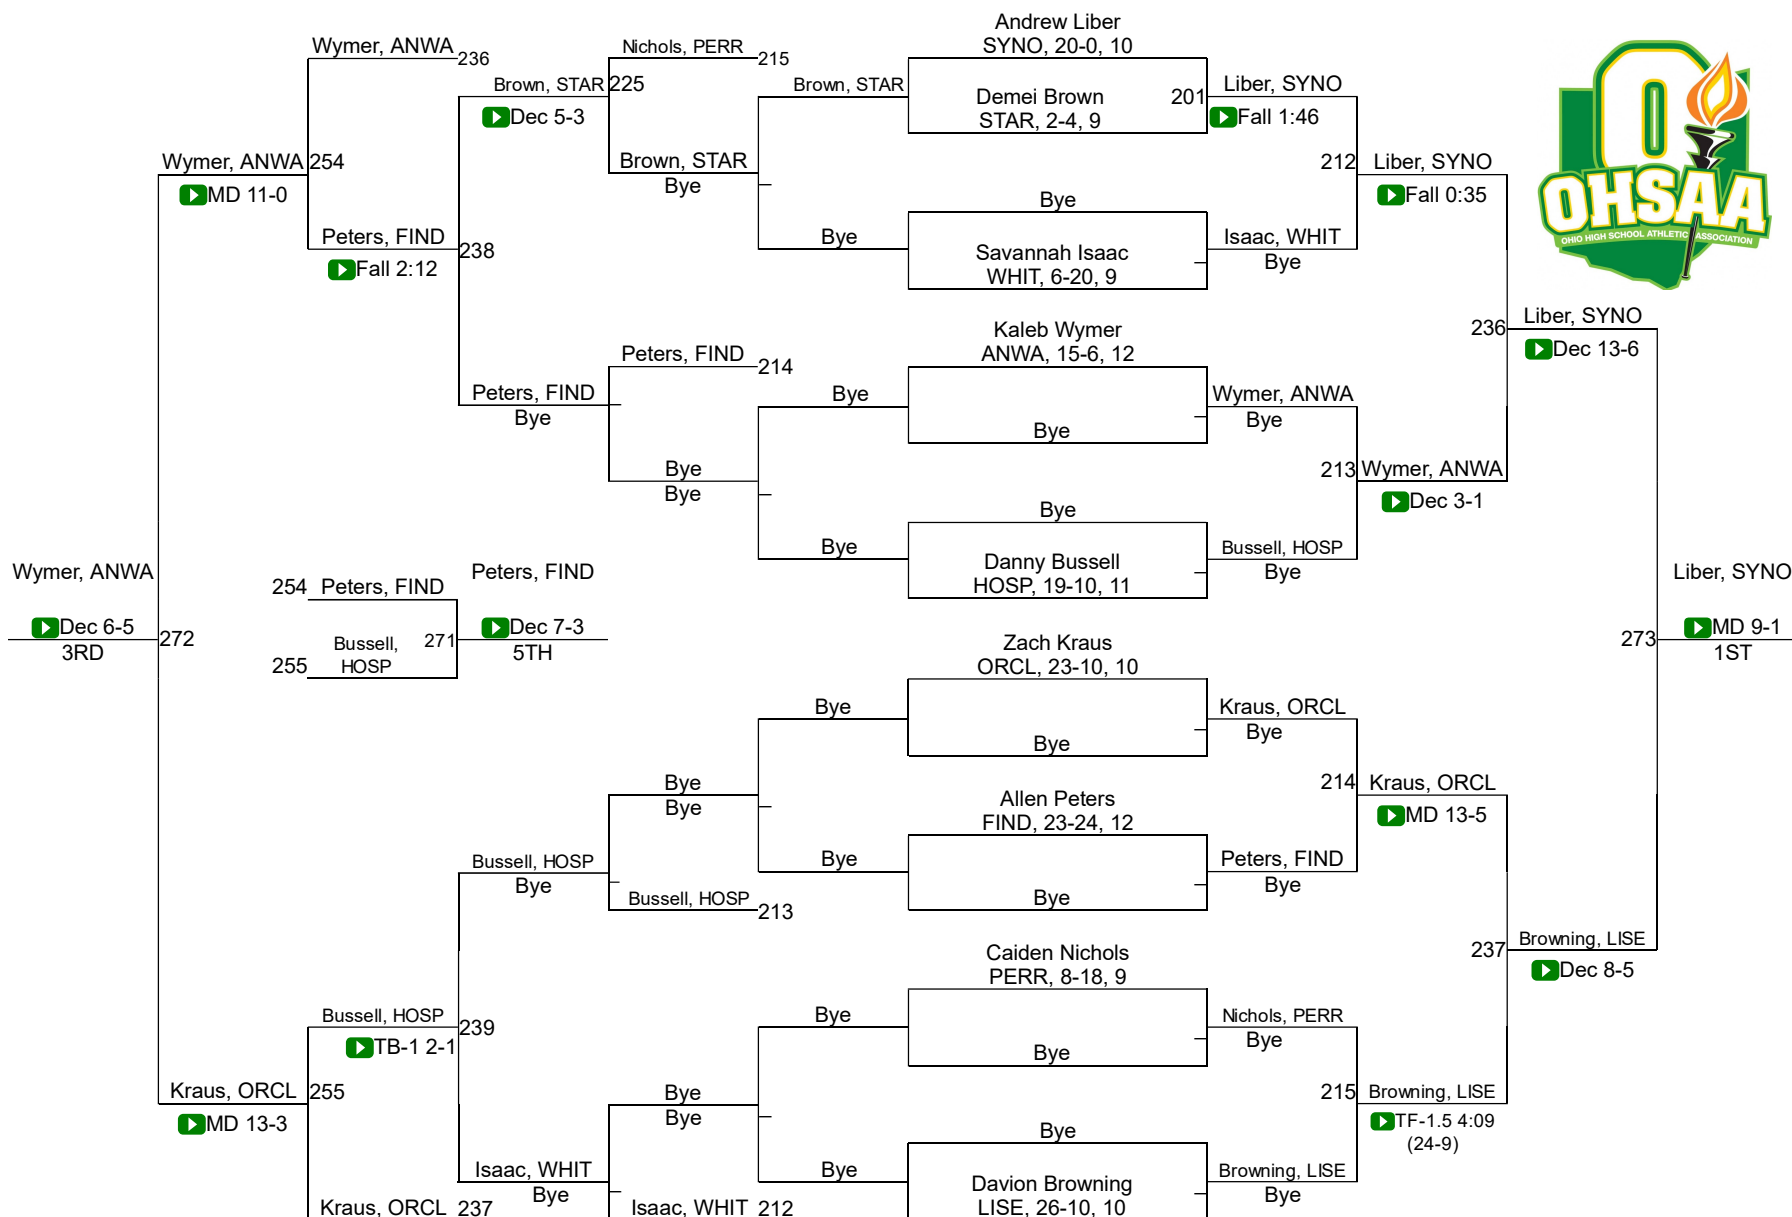

2021 Division 1 Oregon Clay Sectional

152

2021 Division 1 Oregon Clay Sectional

160

2021 Division 1 Oregon Clay Sectional

170

2021 Division 1 Oregon Clay Sectional

182

2021 Division 1 Oregon Clay Sectional

220

2021 Division 1 Oregon Clay Sectional

285