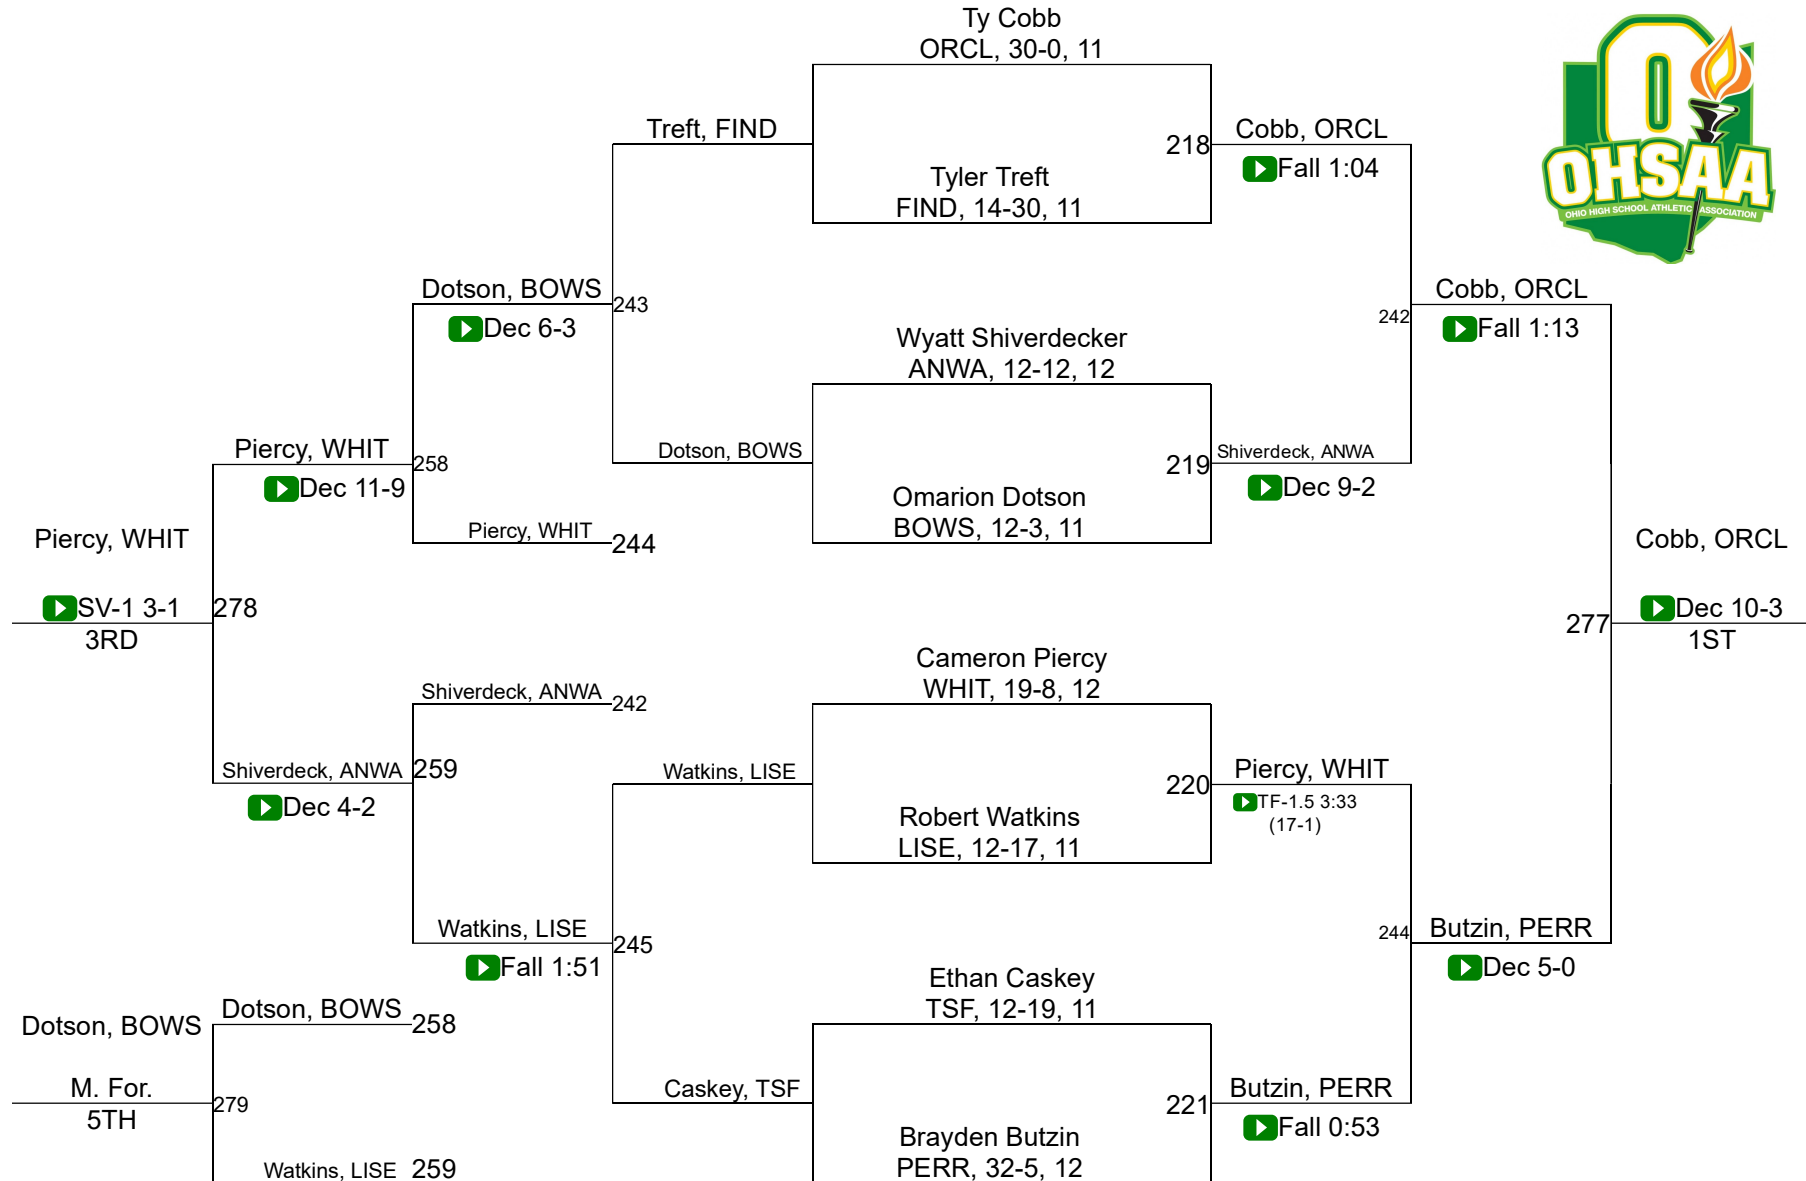

2021 Division 1 Oregon Clay Sectional

220