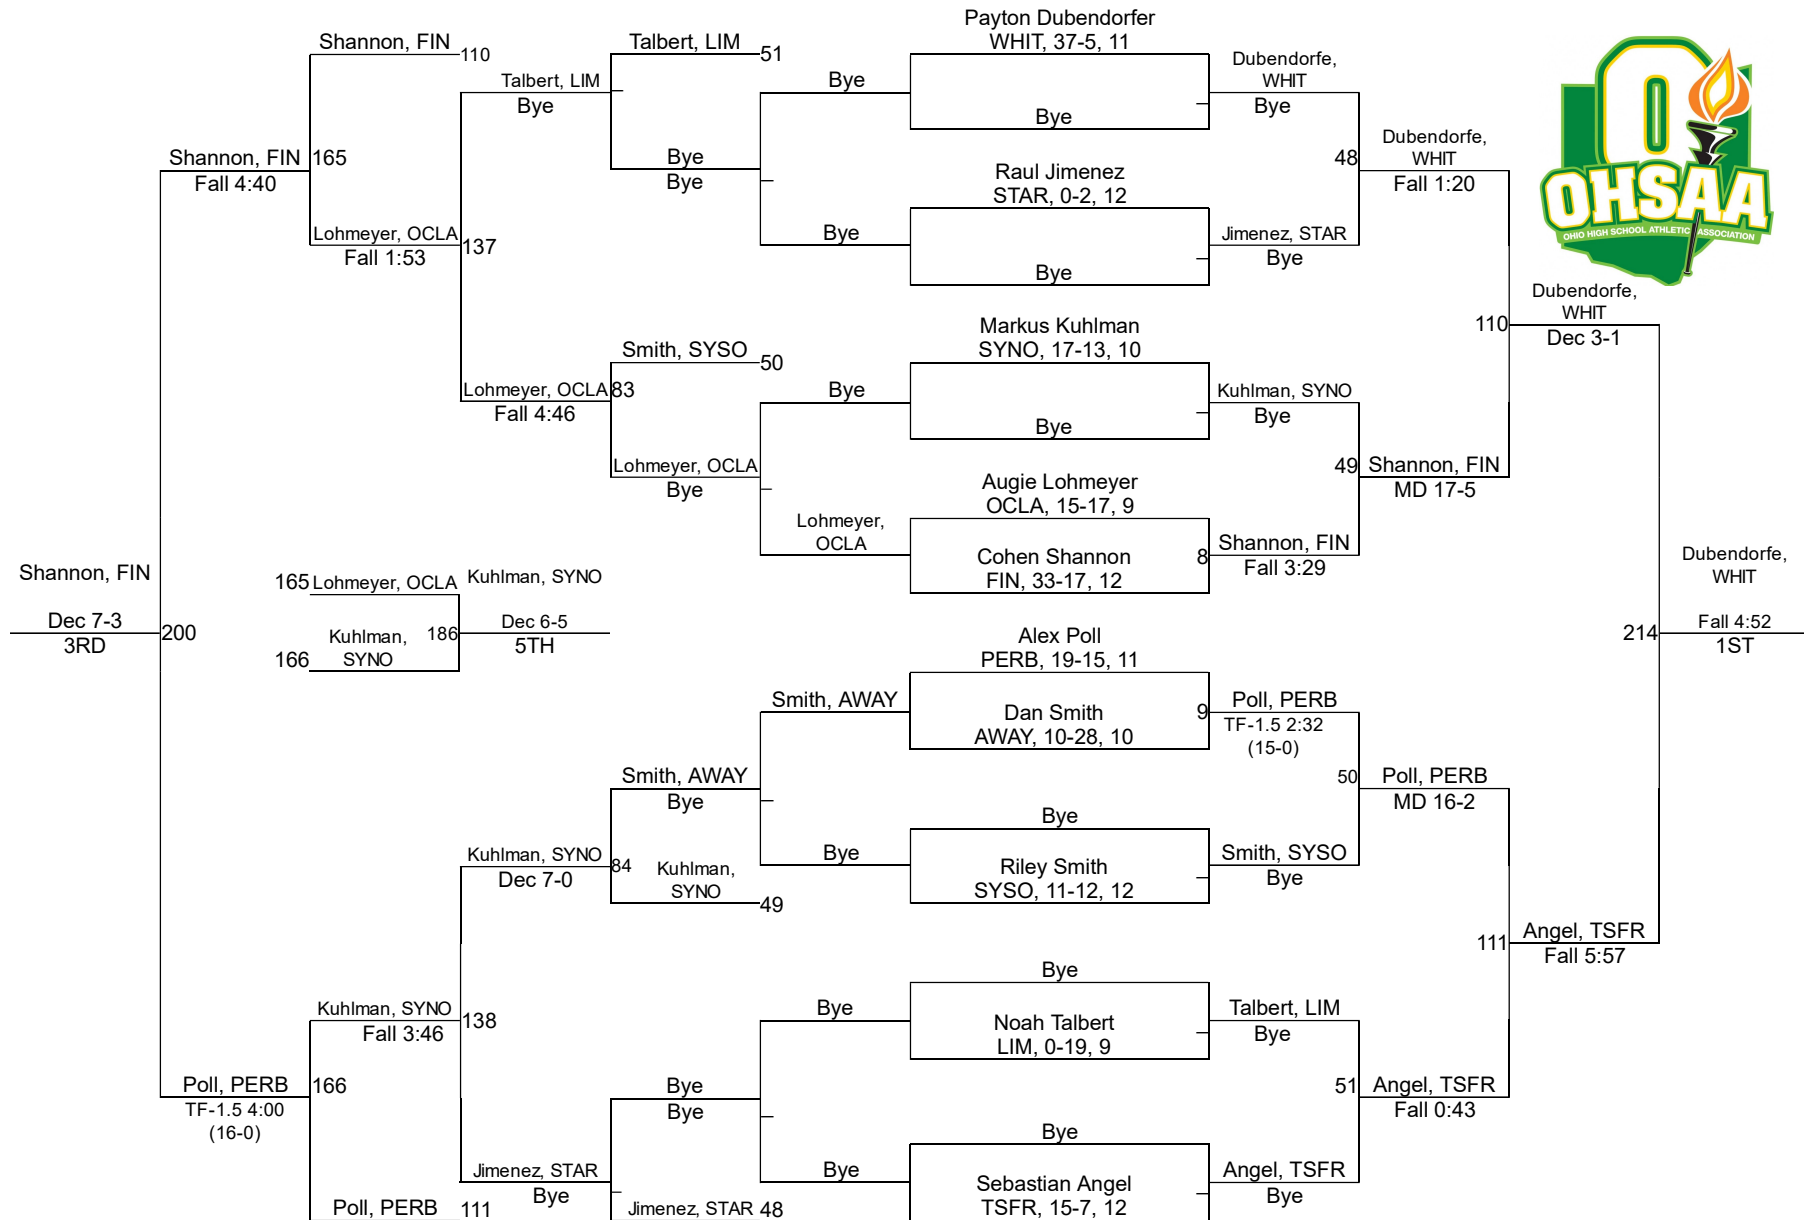

2024 Division 1 Oregon Clay Sectional

150