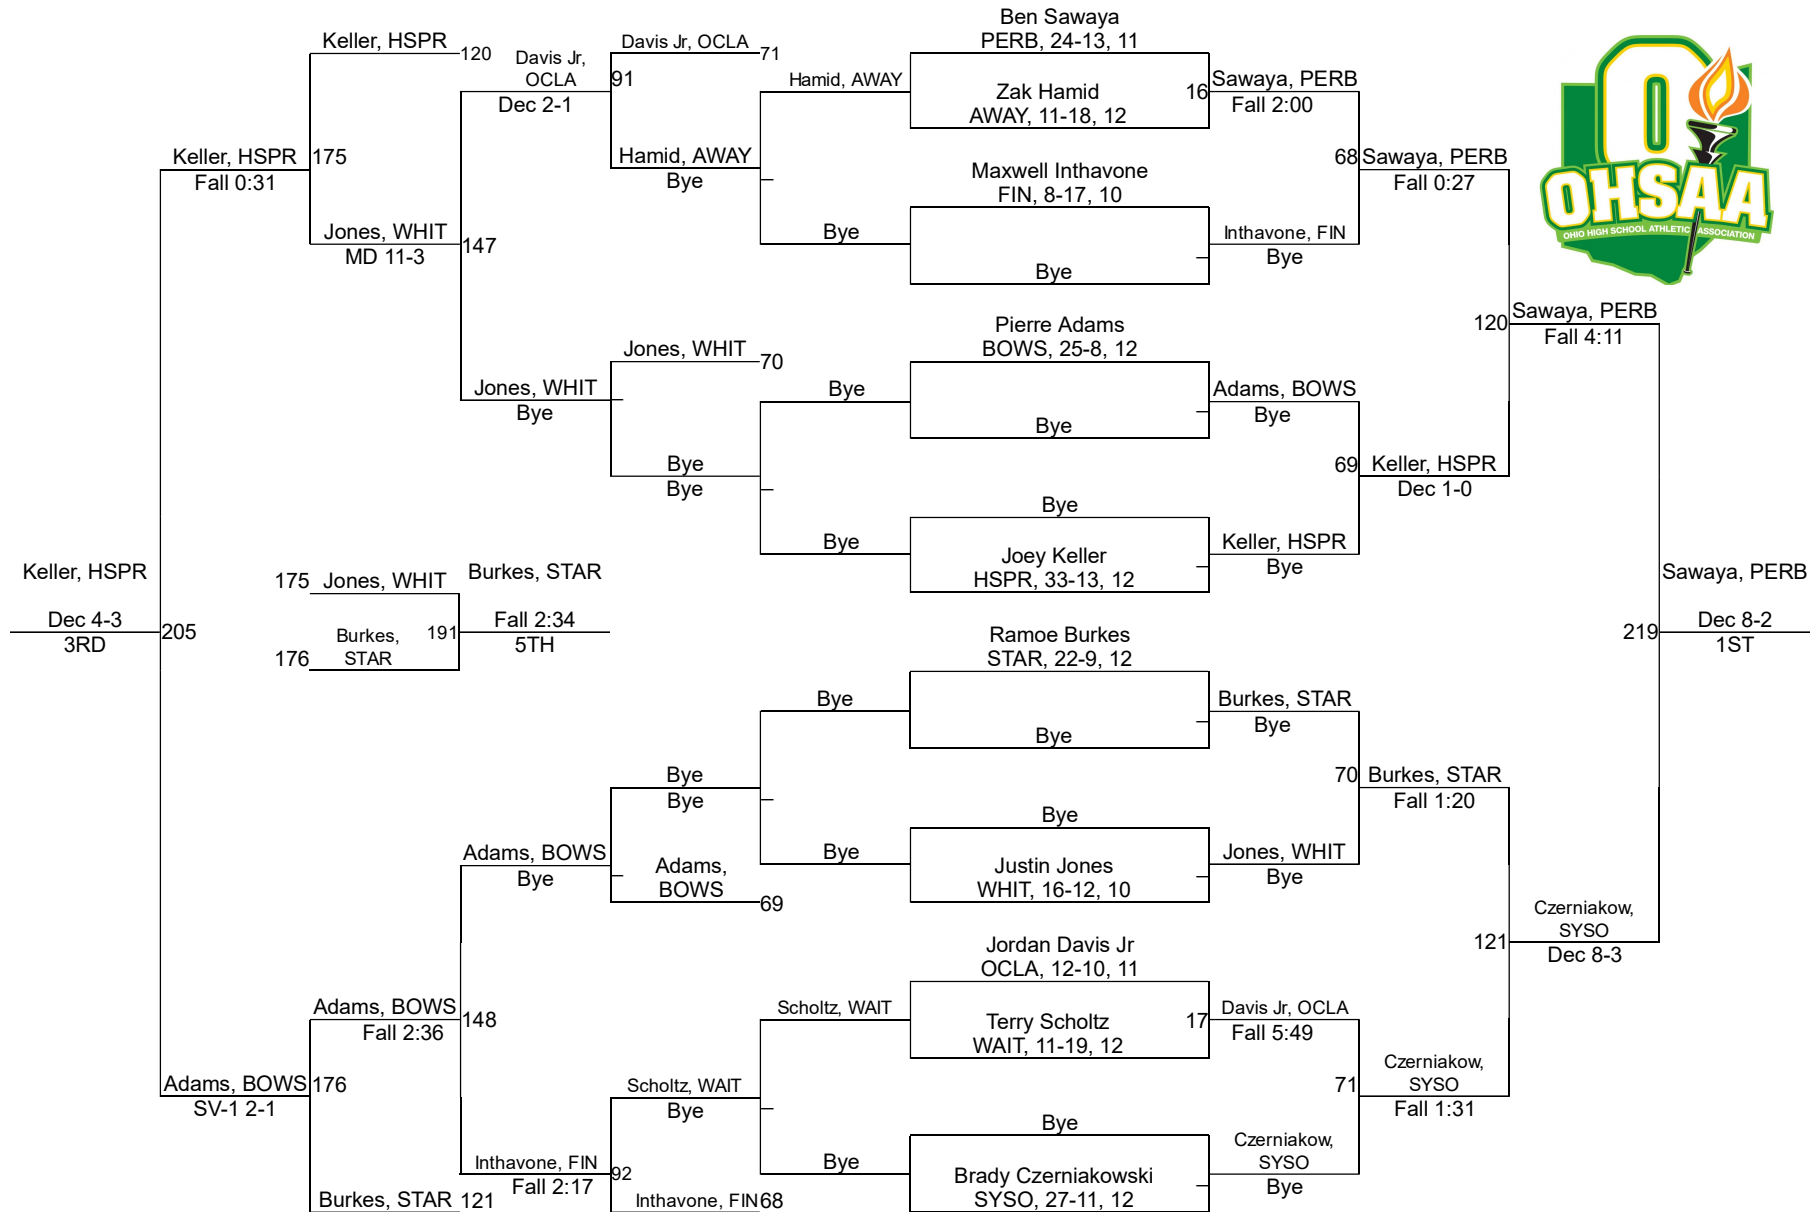

2024 Division 1 Oregon Clay Sectional

215