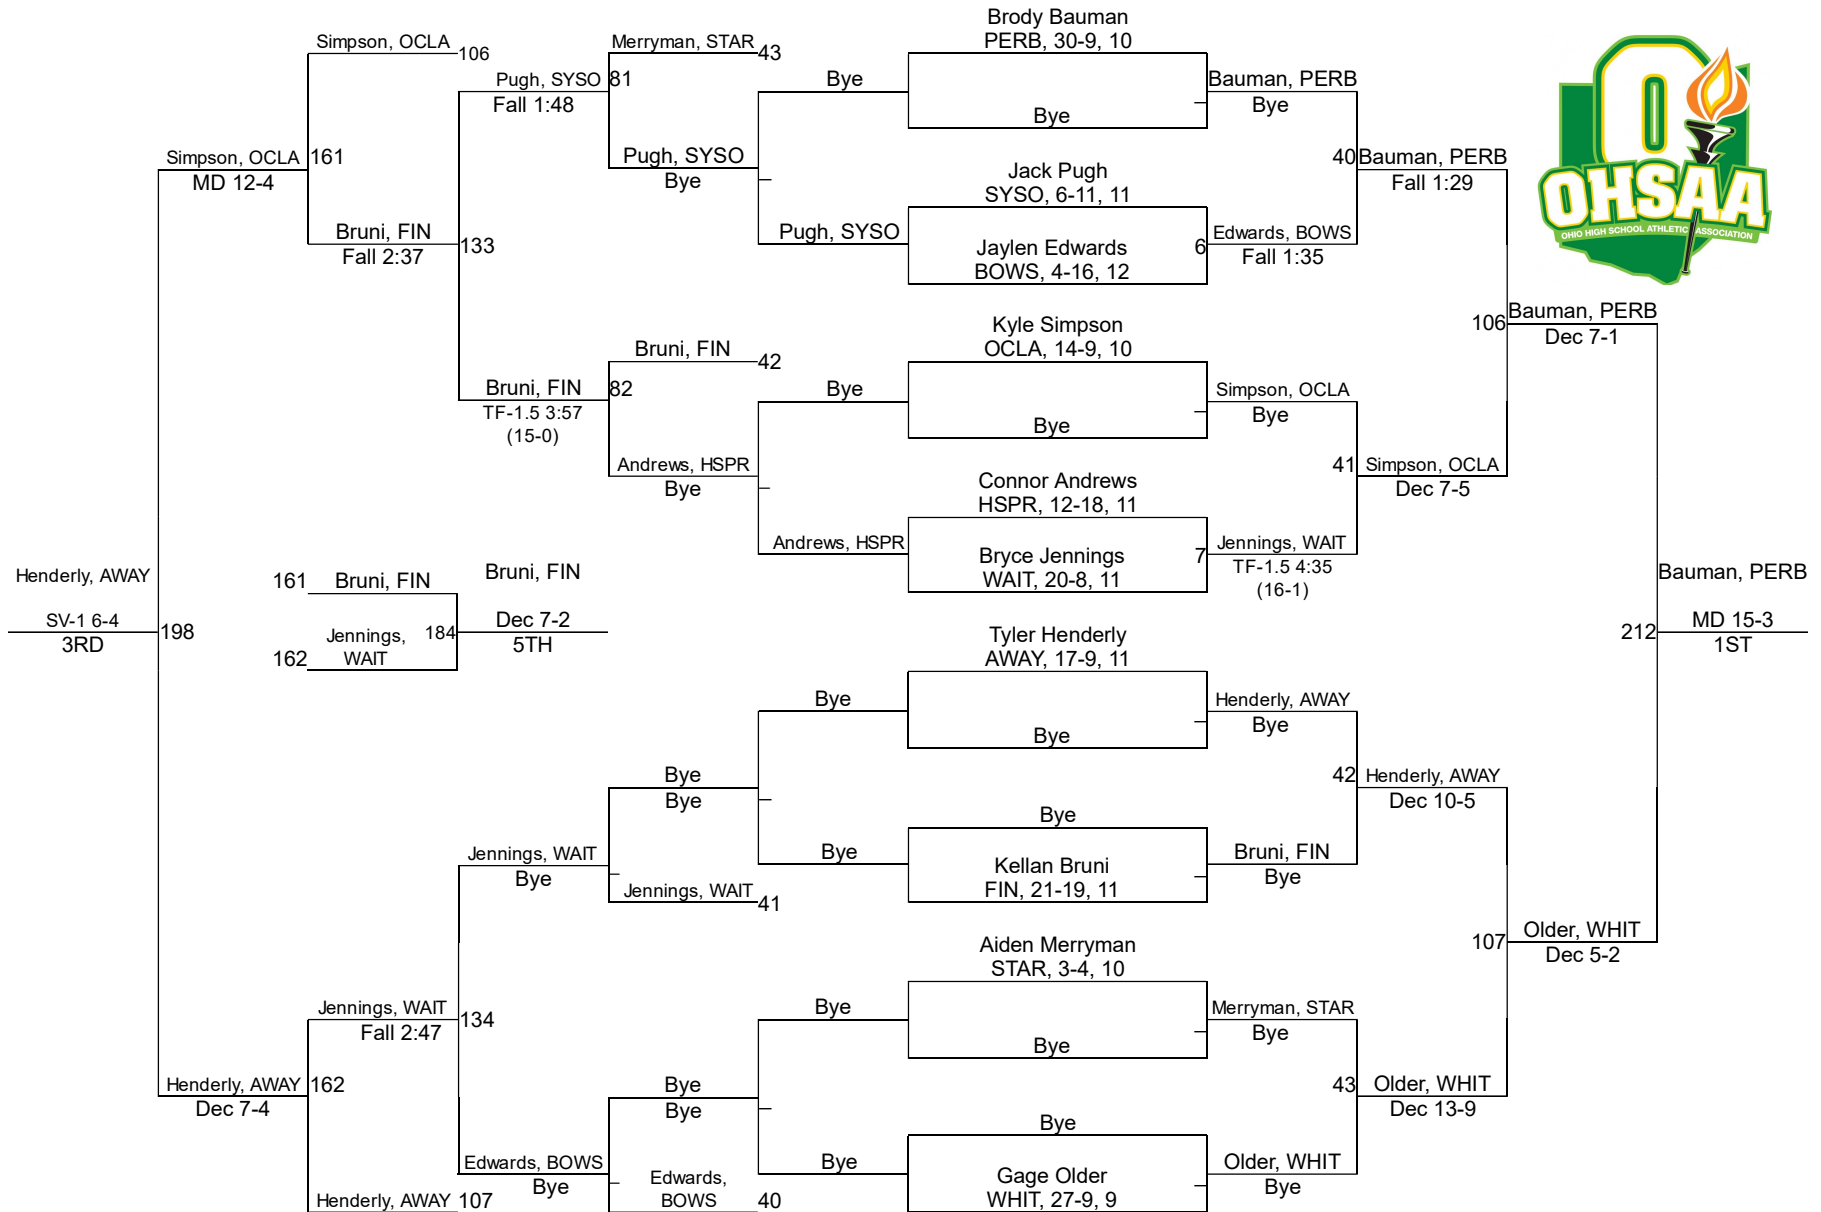

2024 Division 1 Oregon Clay Sectional

138