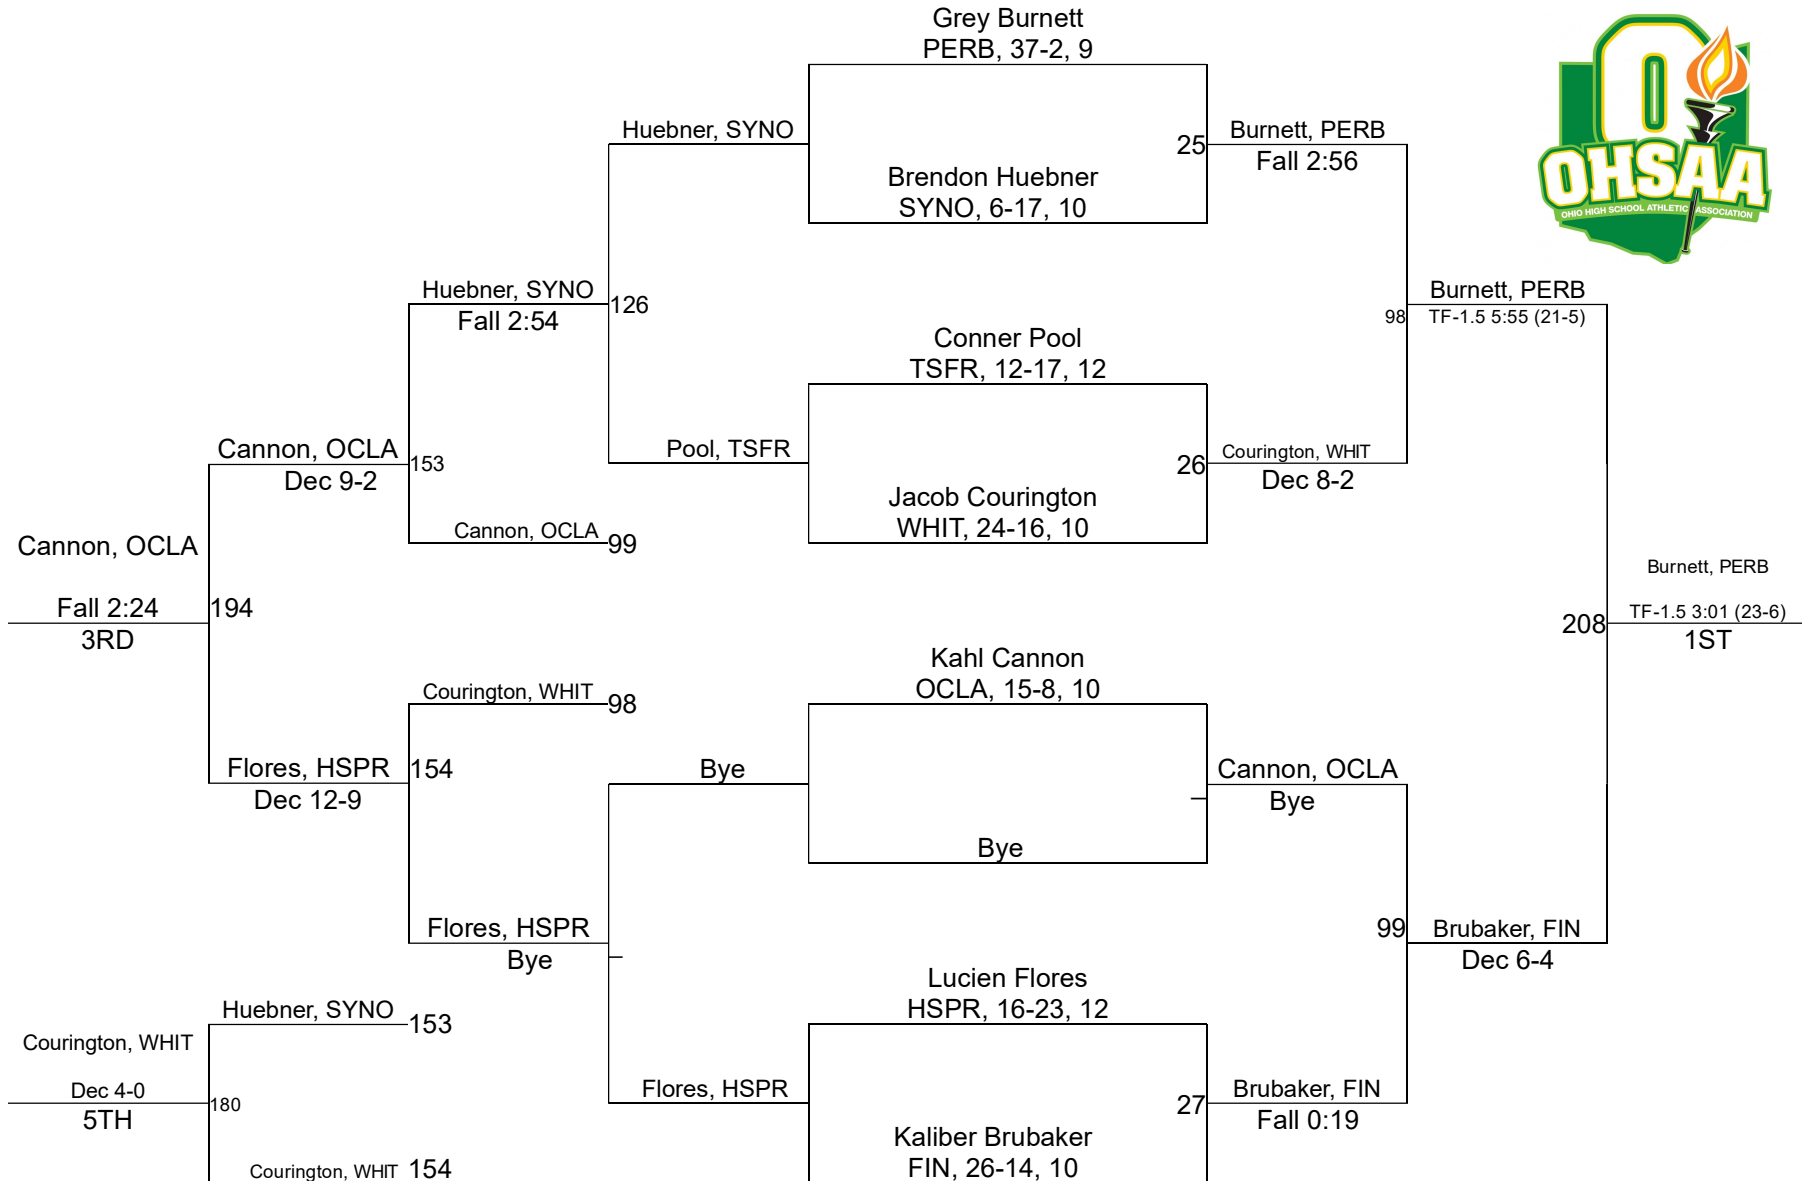

2024 Division 1 Oregon Clay Sectional

113