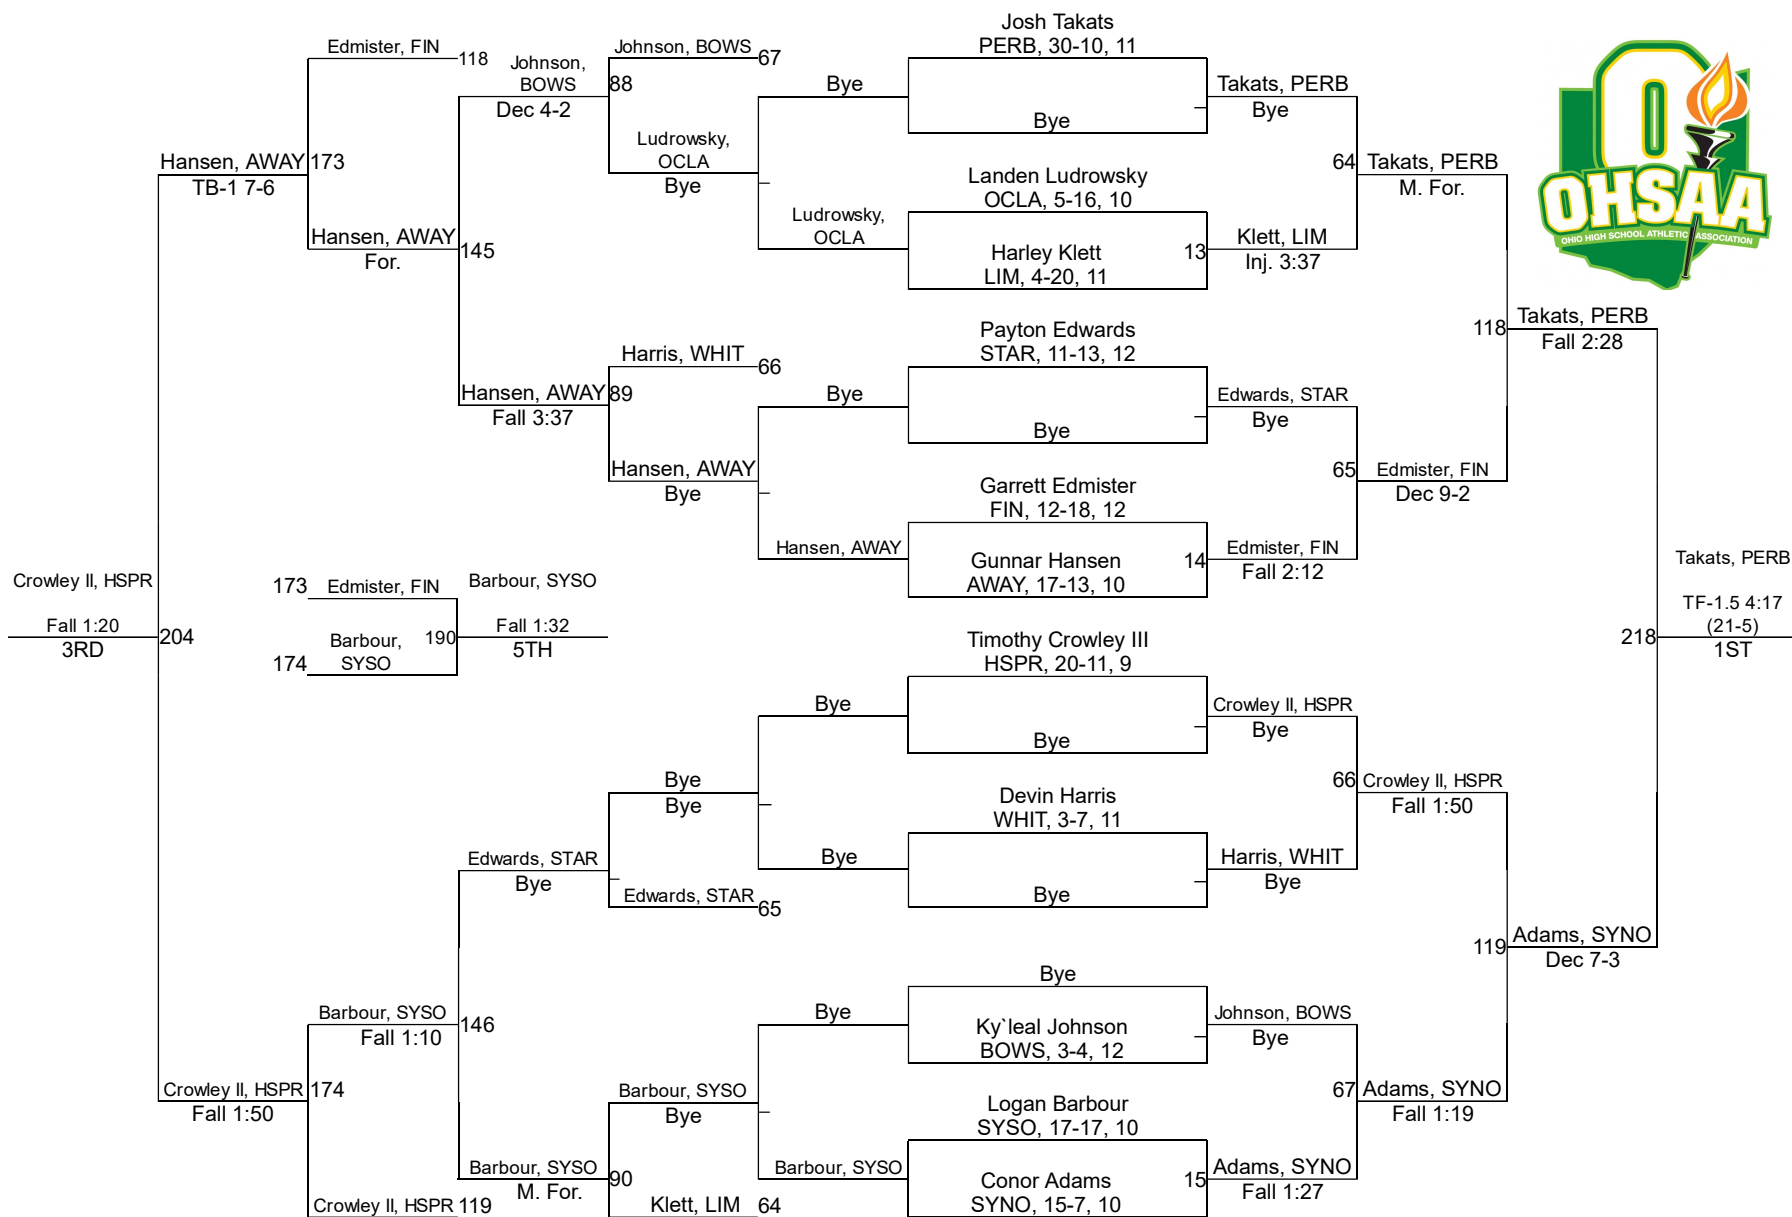

2024 Division 1 Oregon Clay Sectional

190