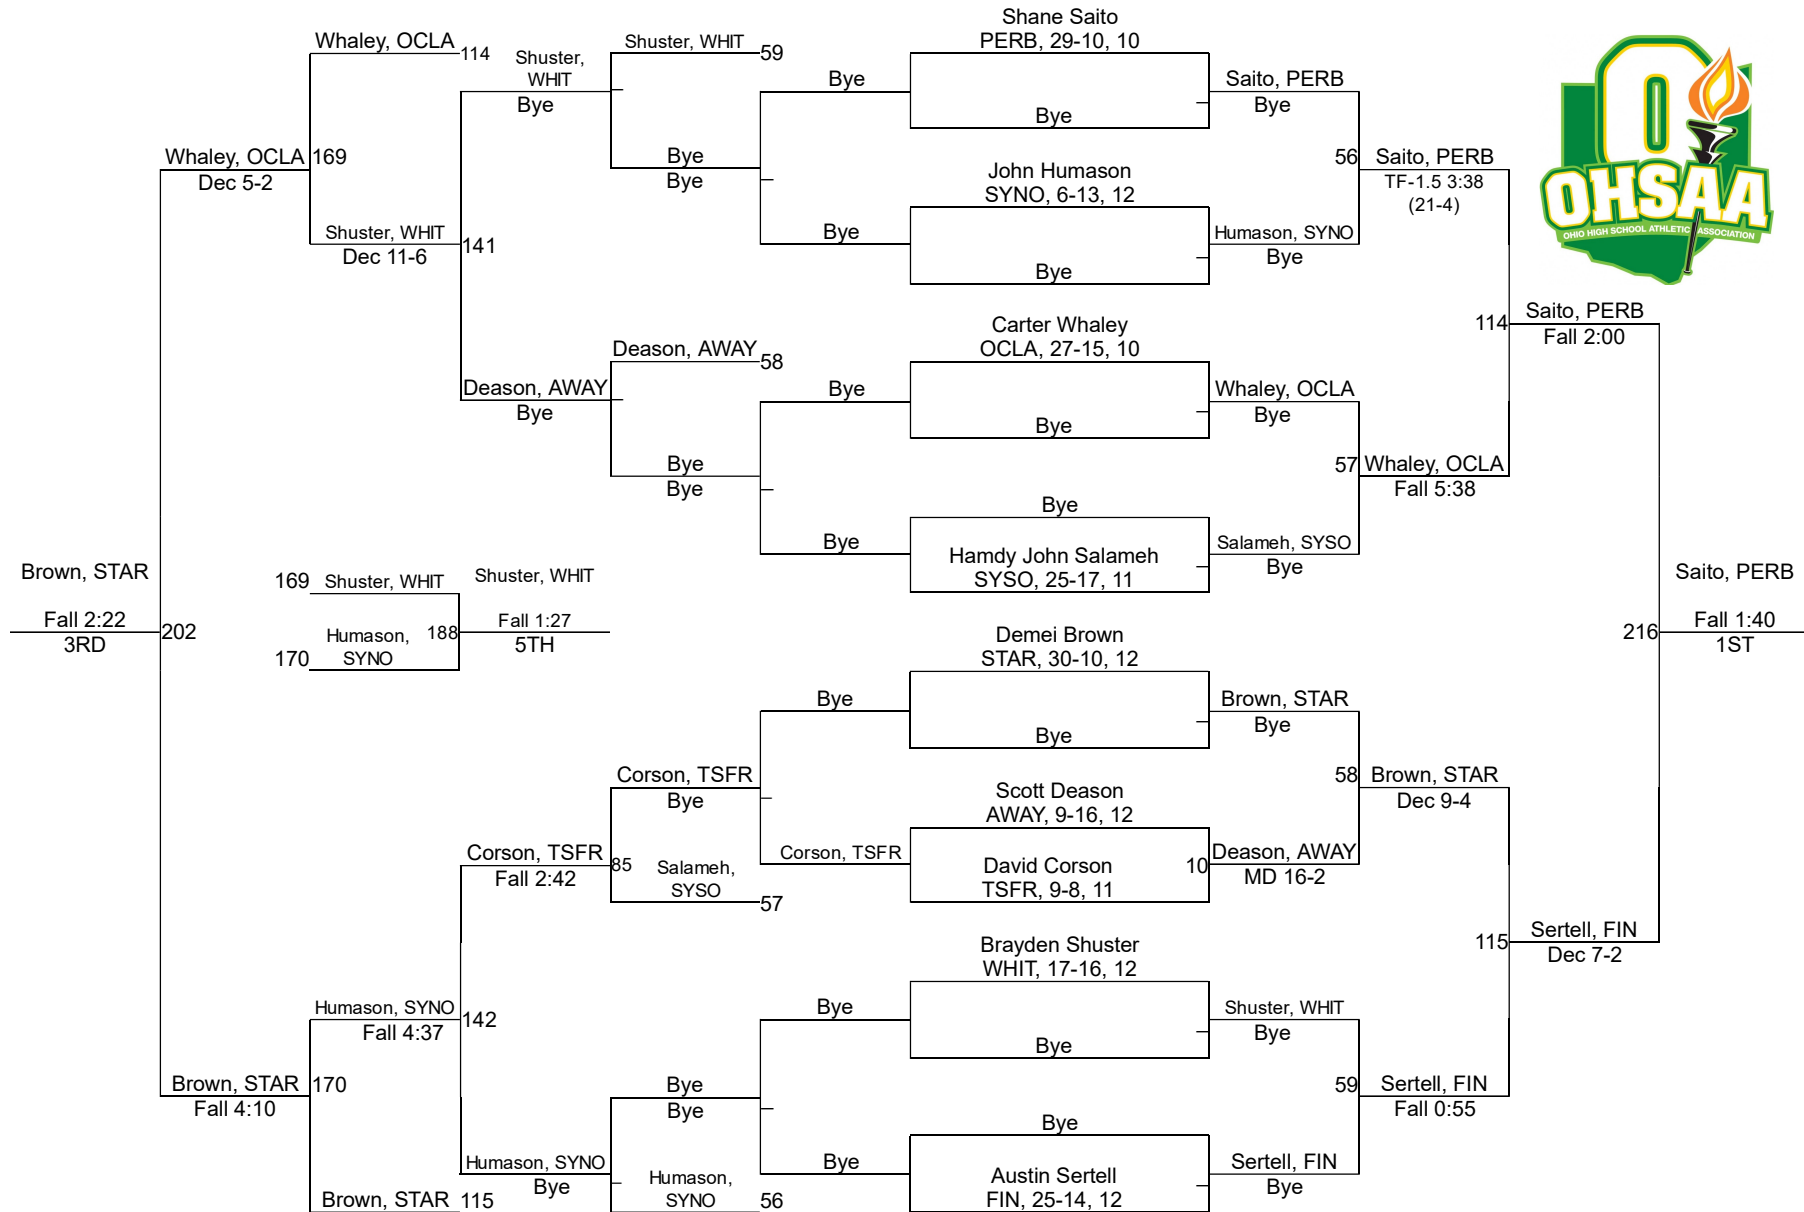

2024 Division 1 Oregon Clay Sectional

165