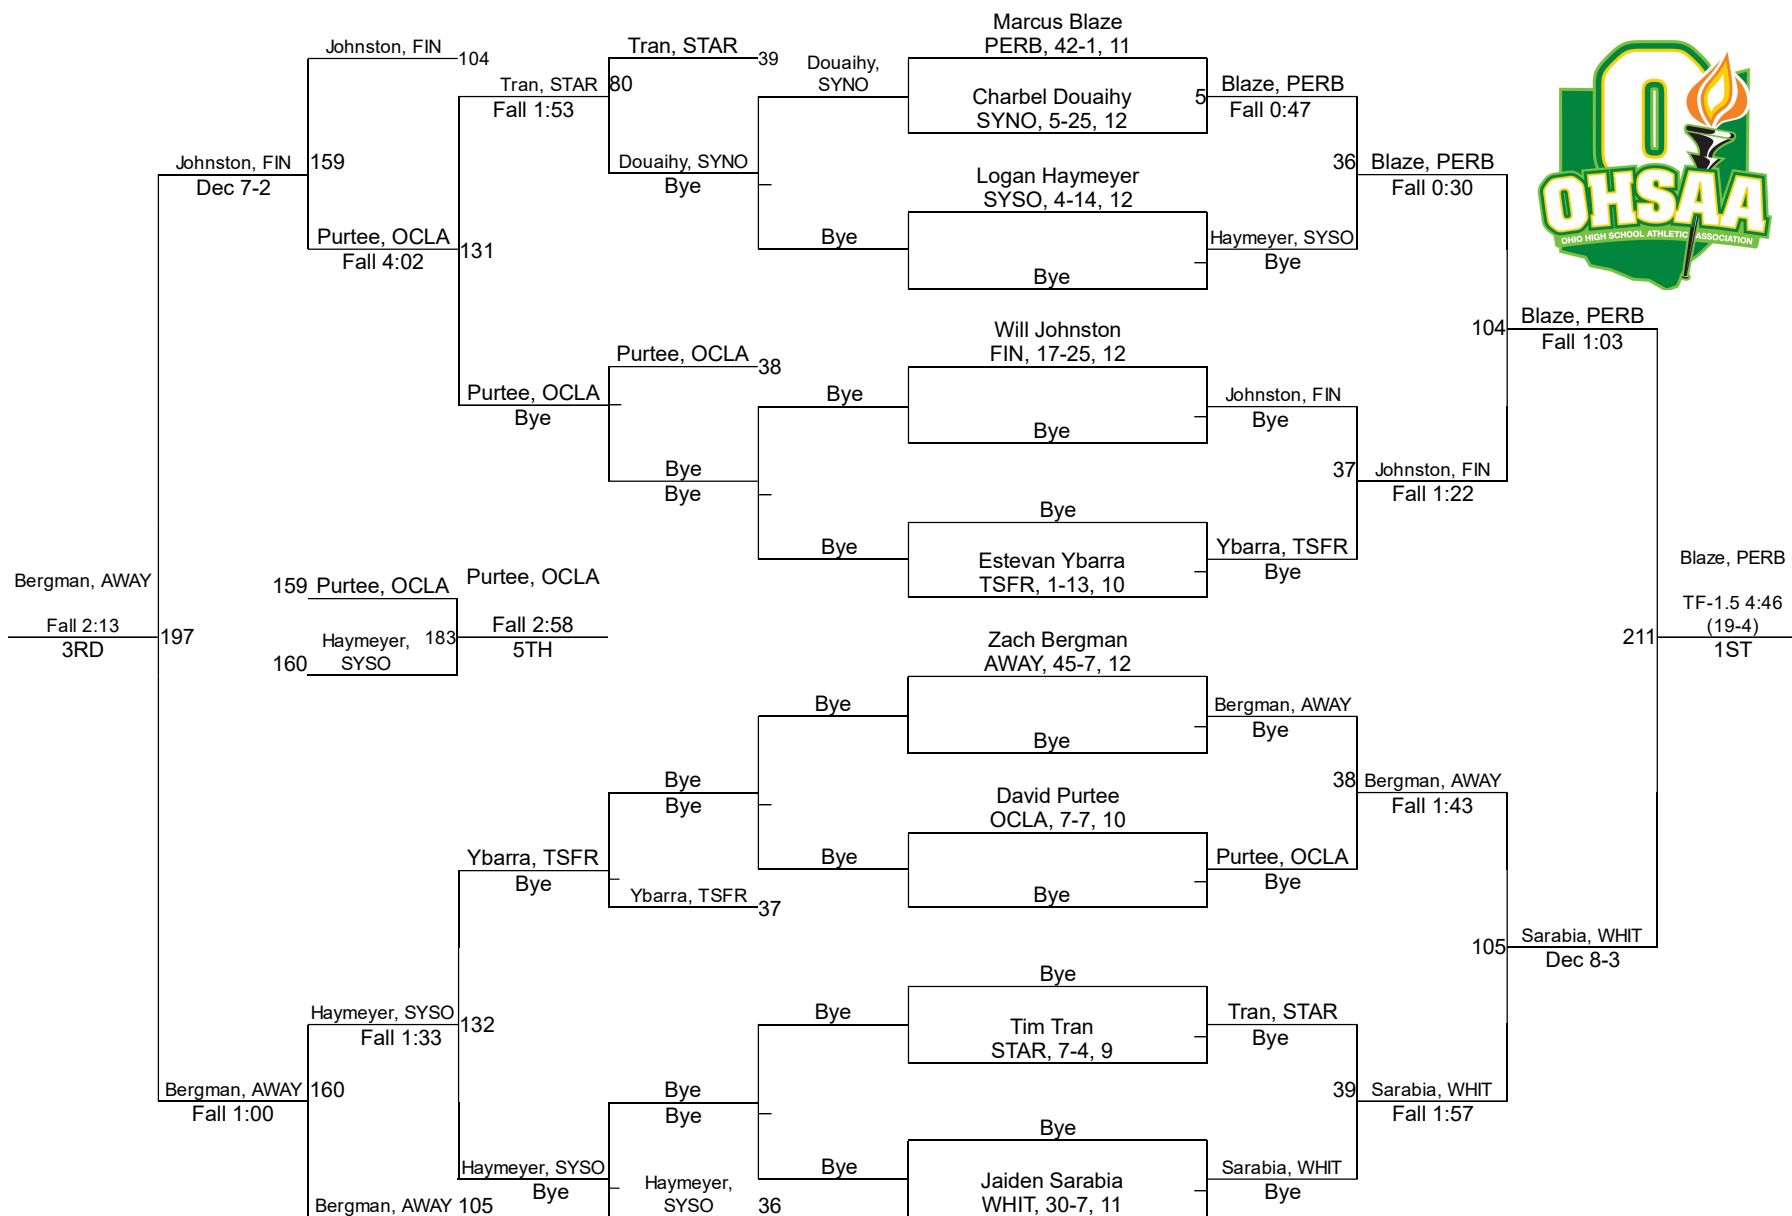

2024 Division 1 Oregon Clay Sectional

132