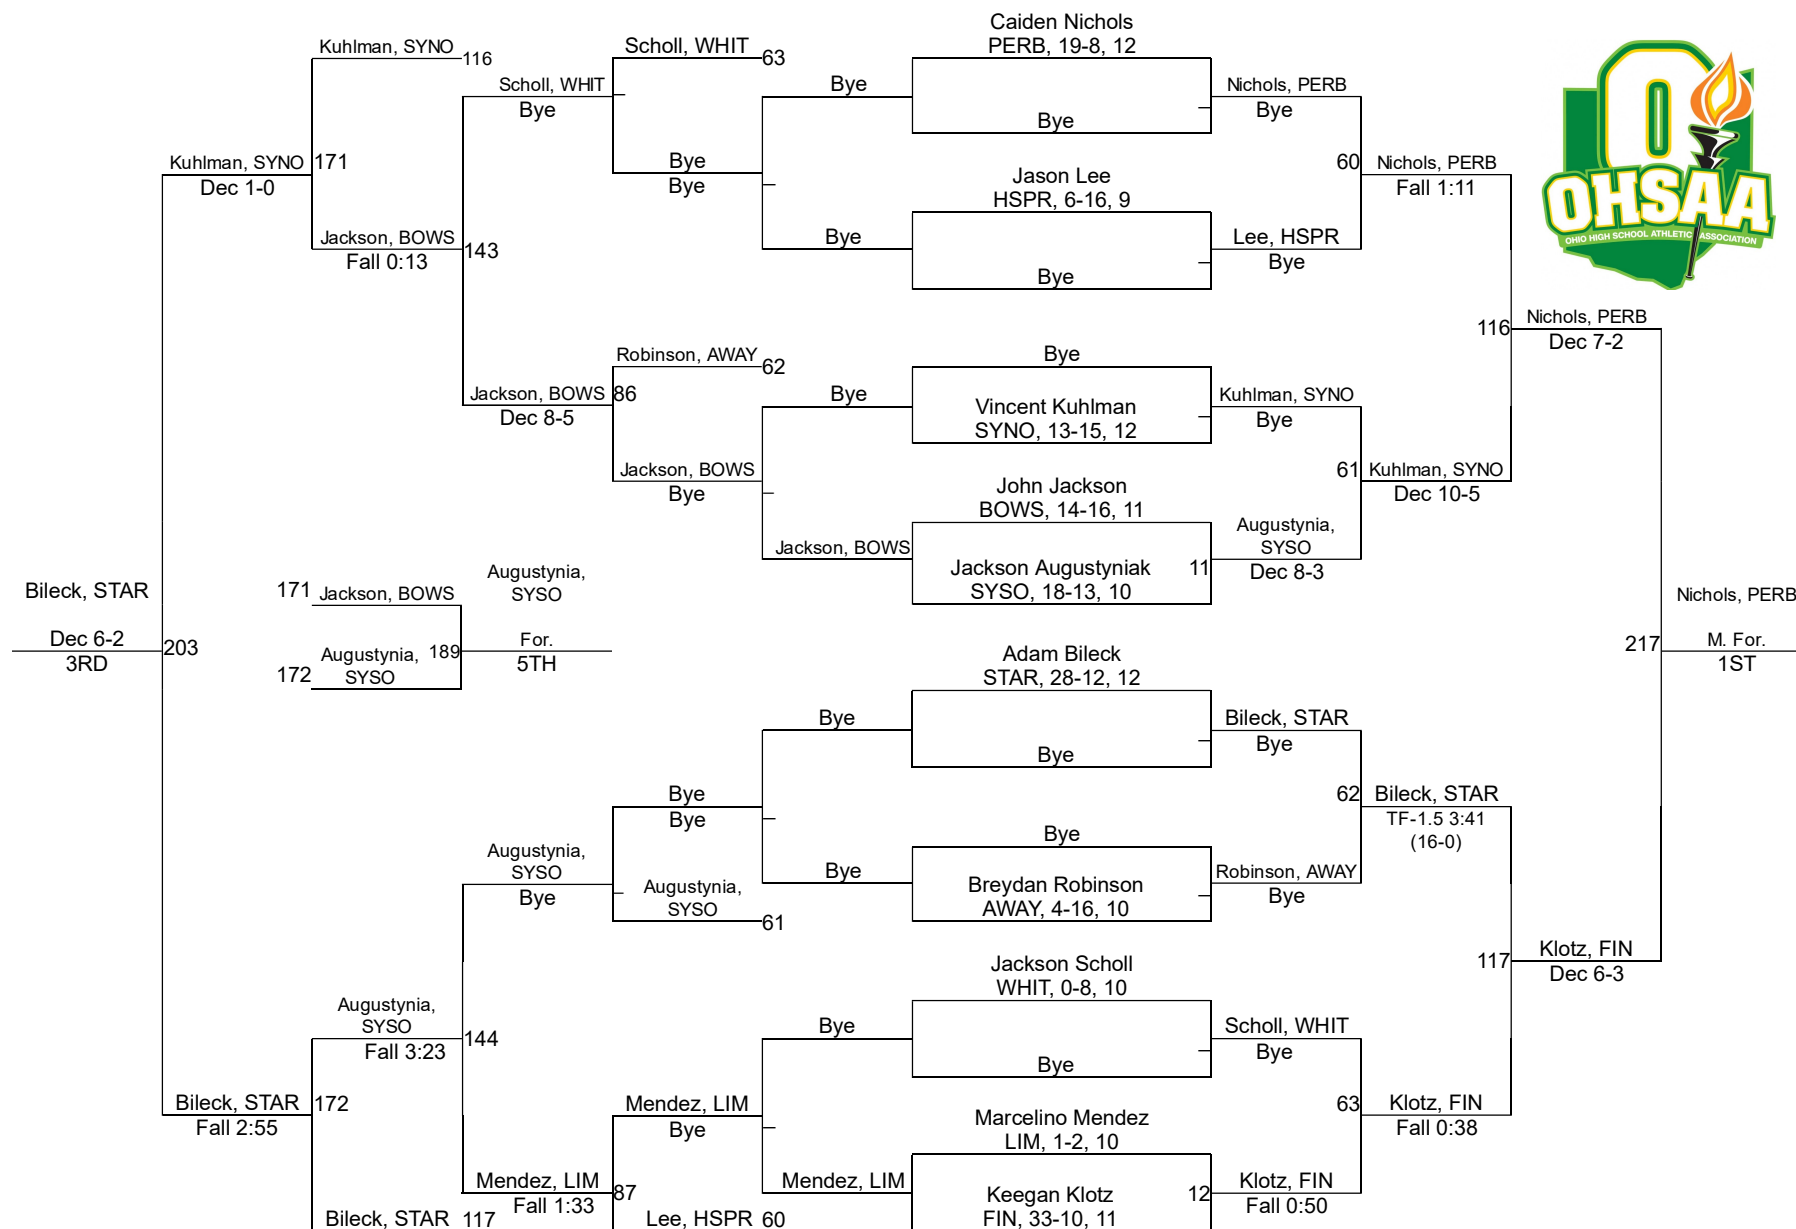

2024 Division 1 Oregon Clay Sectional

175