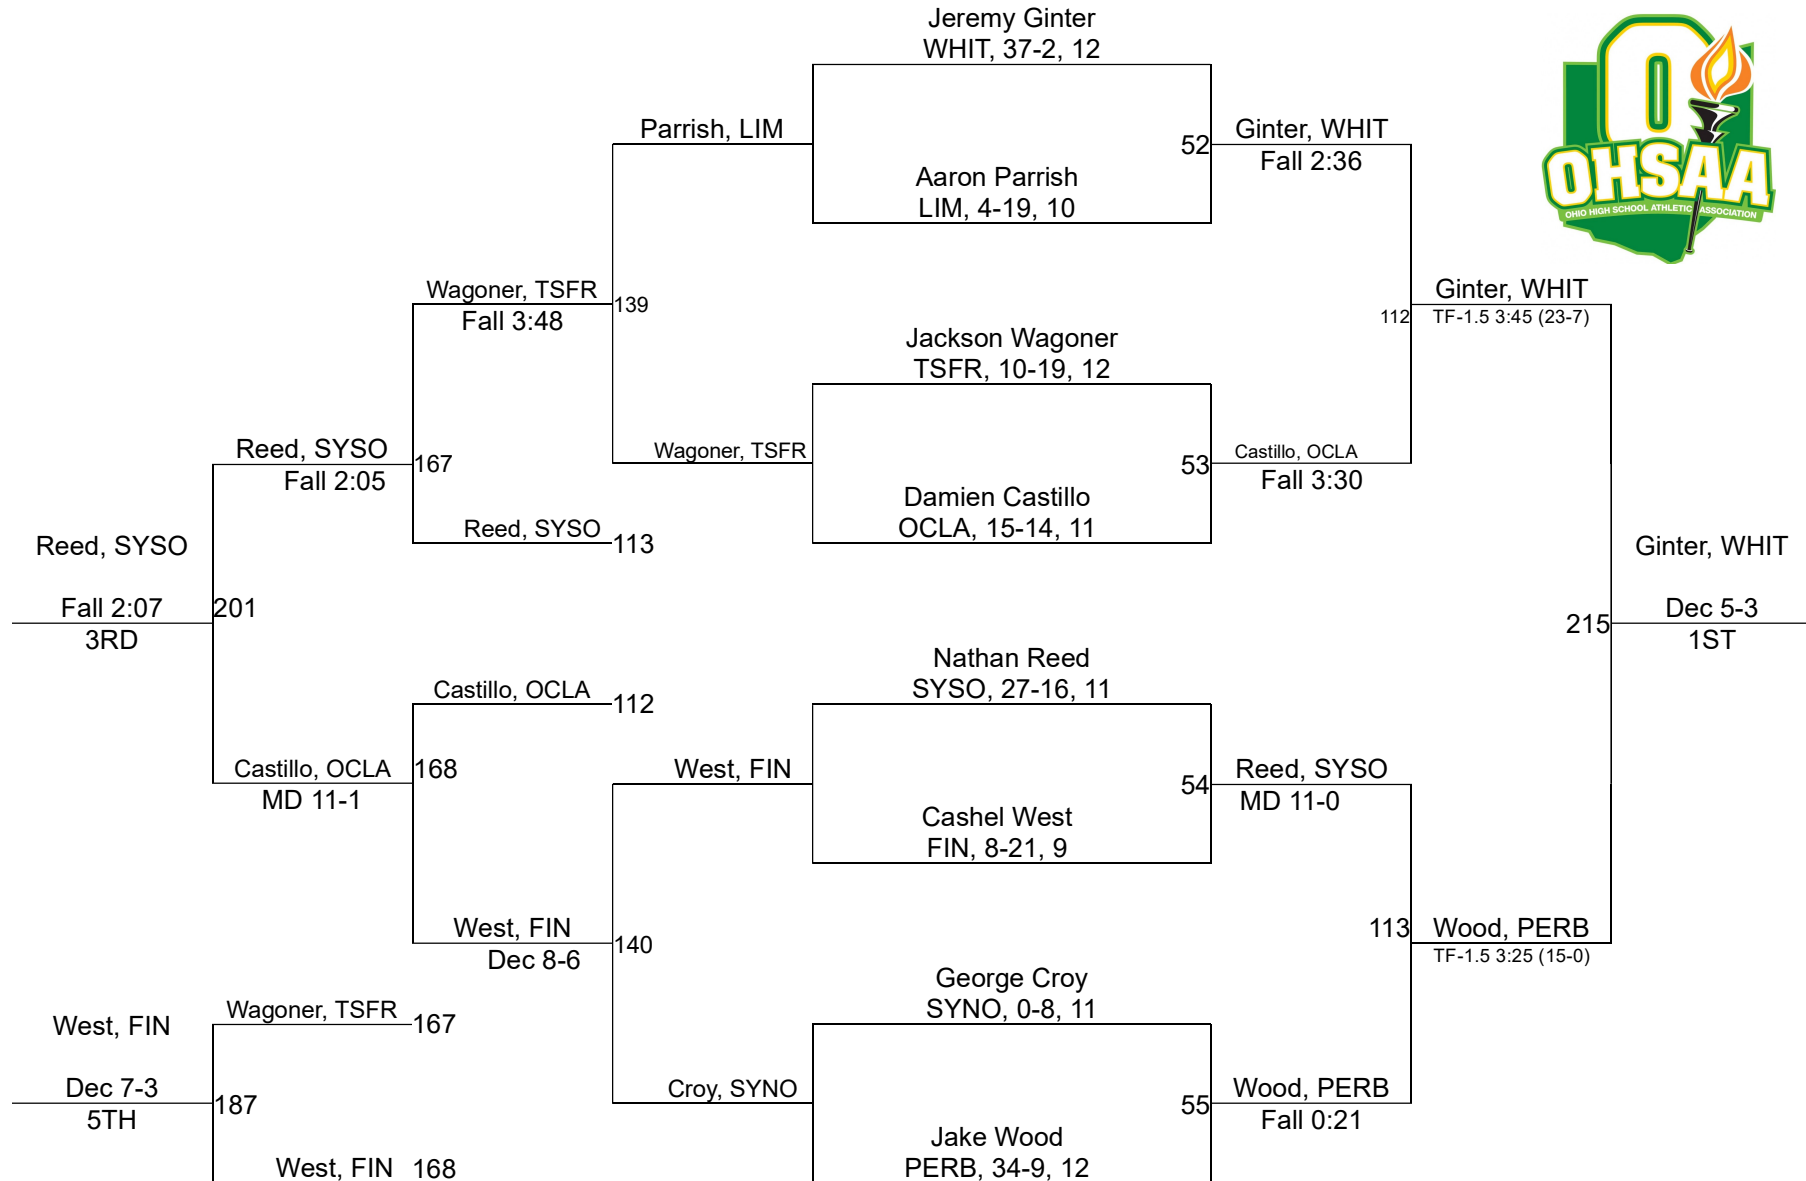

2024 Division 1 Oregon Clay Sectional

157