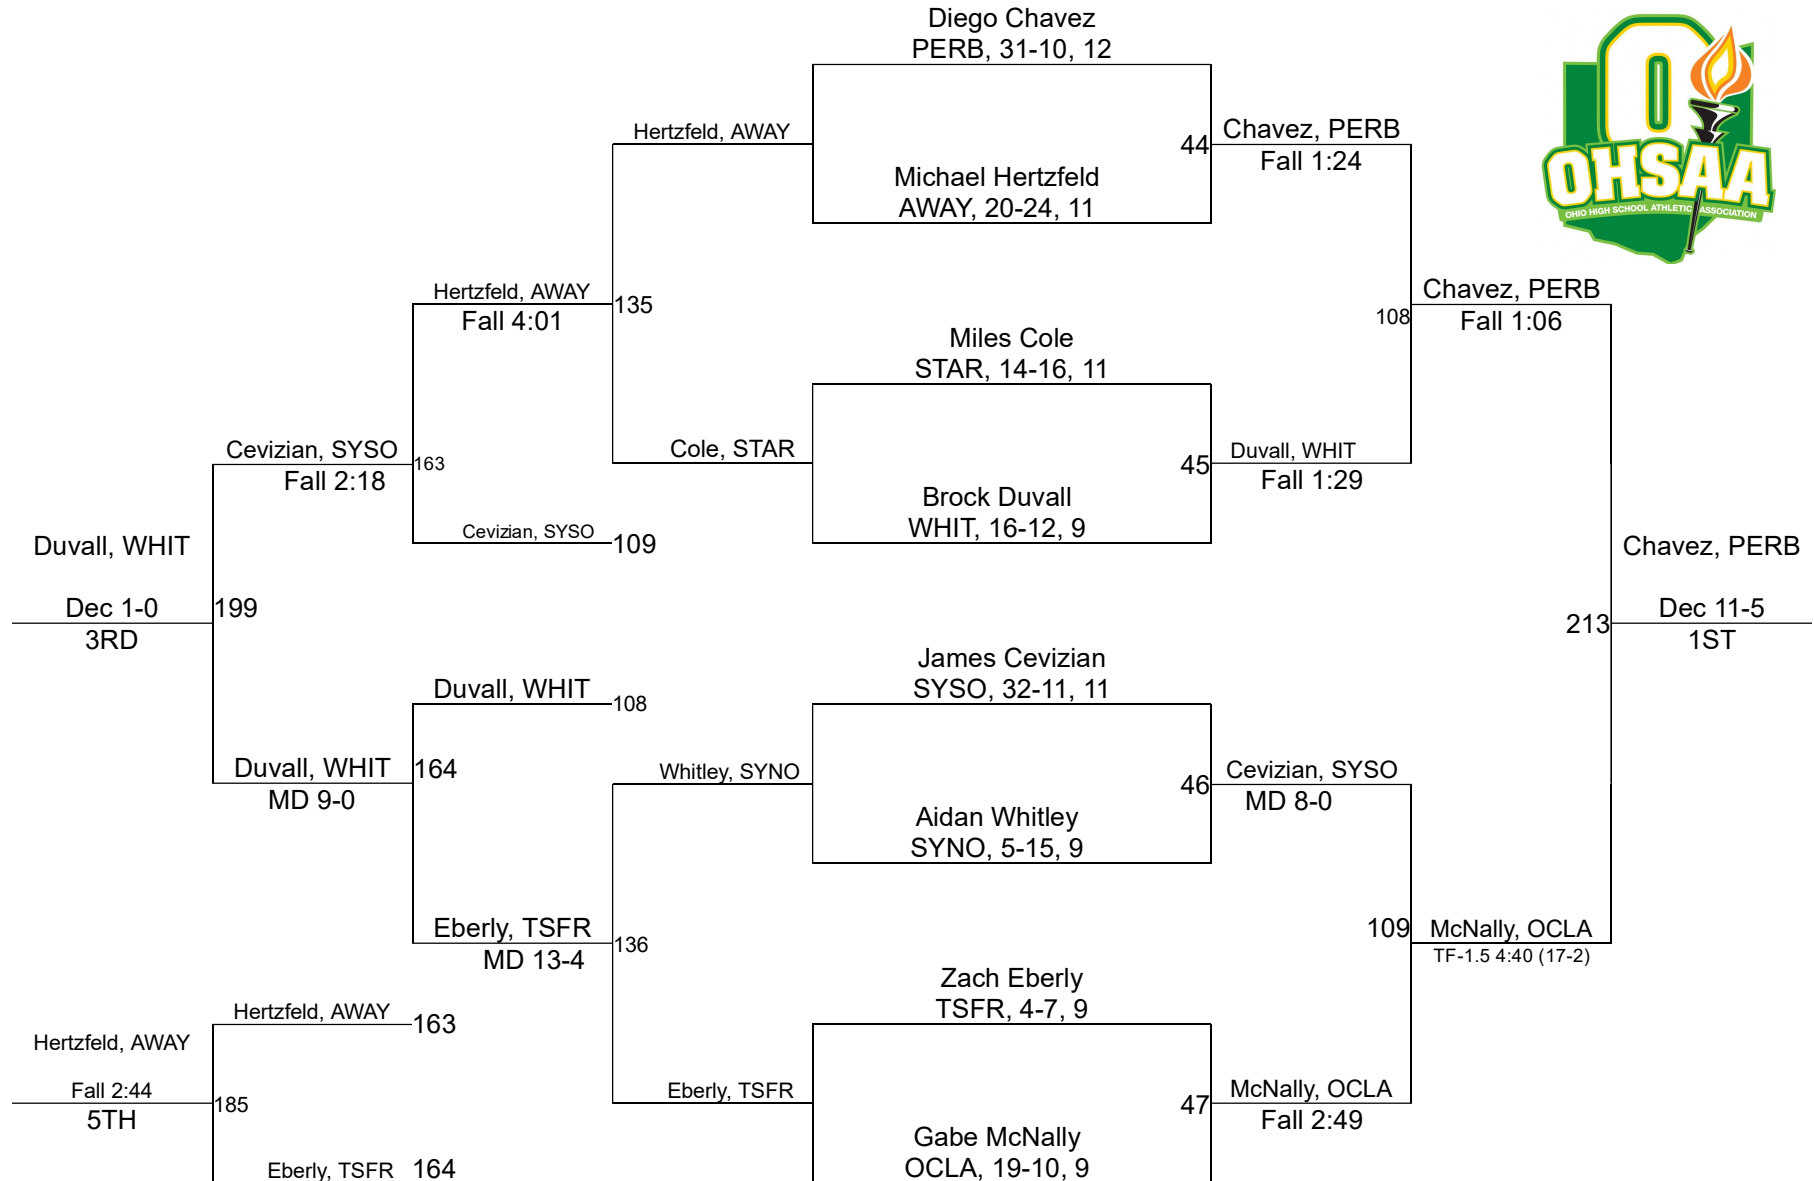

2024 Division 1 Oregon Clay Sectional

144