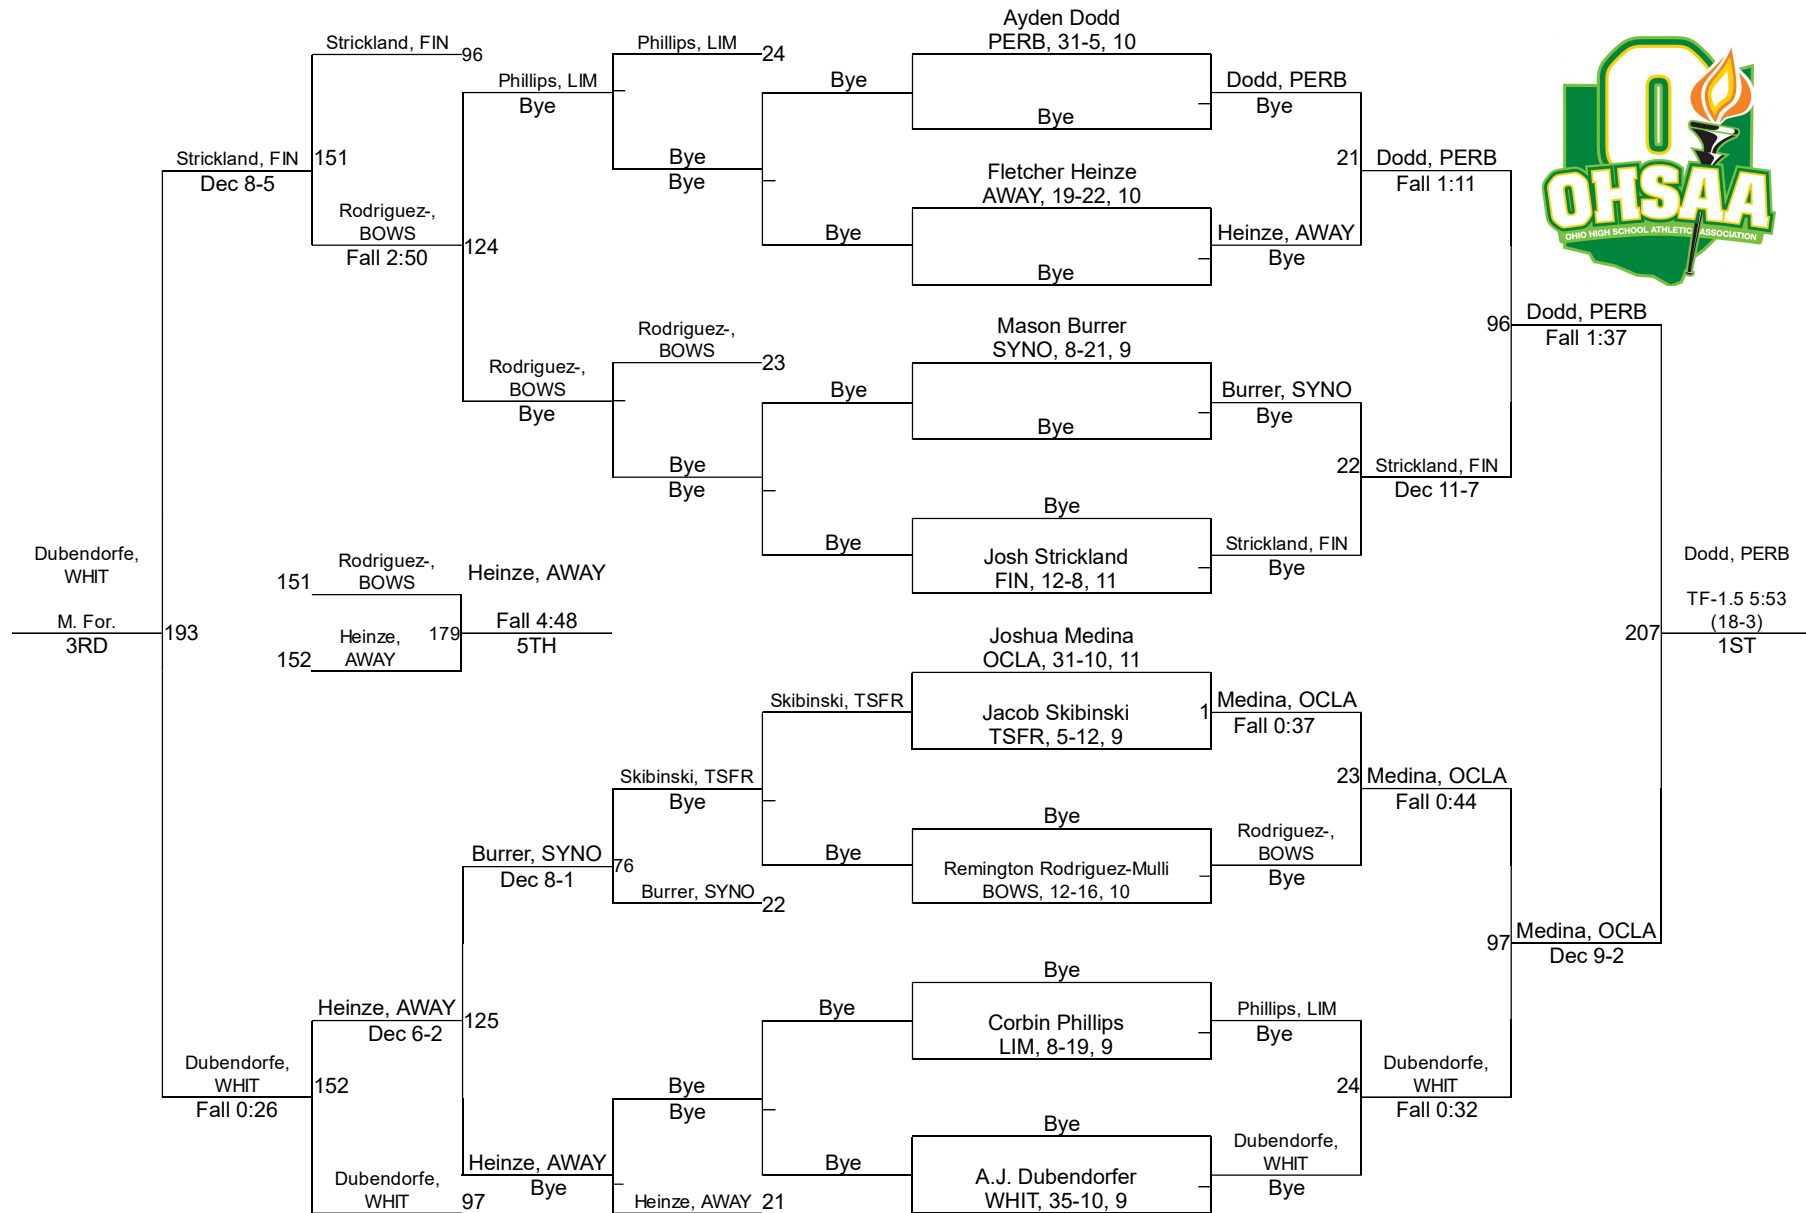

# 2024 Division 1 Oregon Clay Sectional

# 2024 Division 1 Oregon Clay Sectional

113