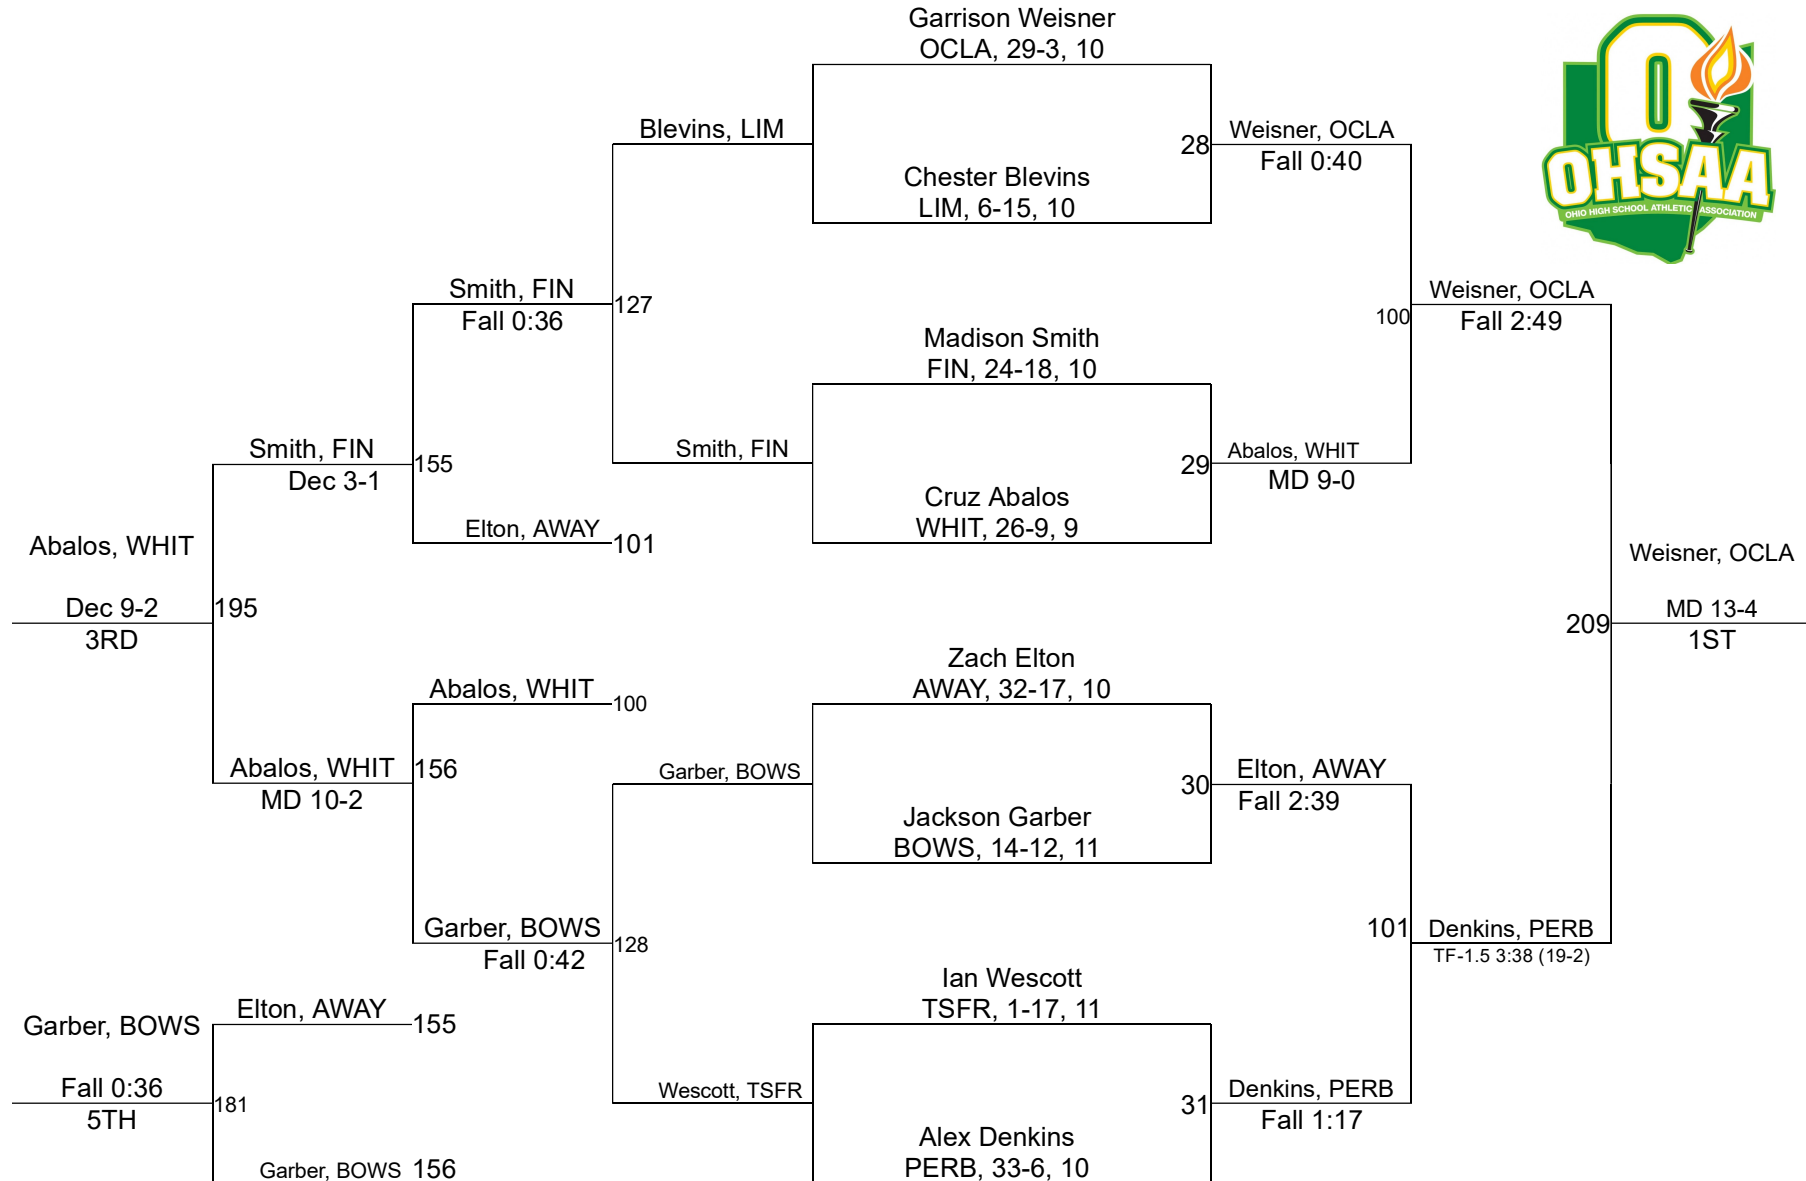

2024 Division 1 Oregon Clay Sectional

120