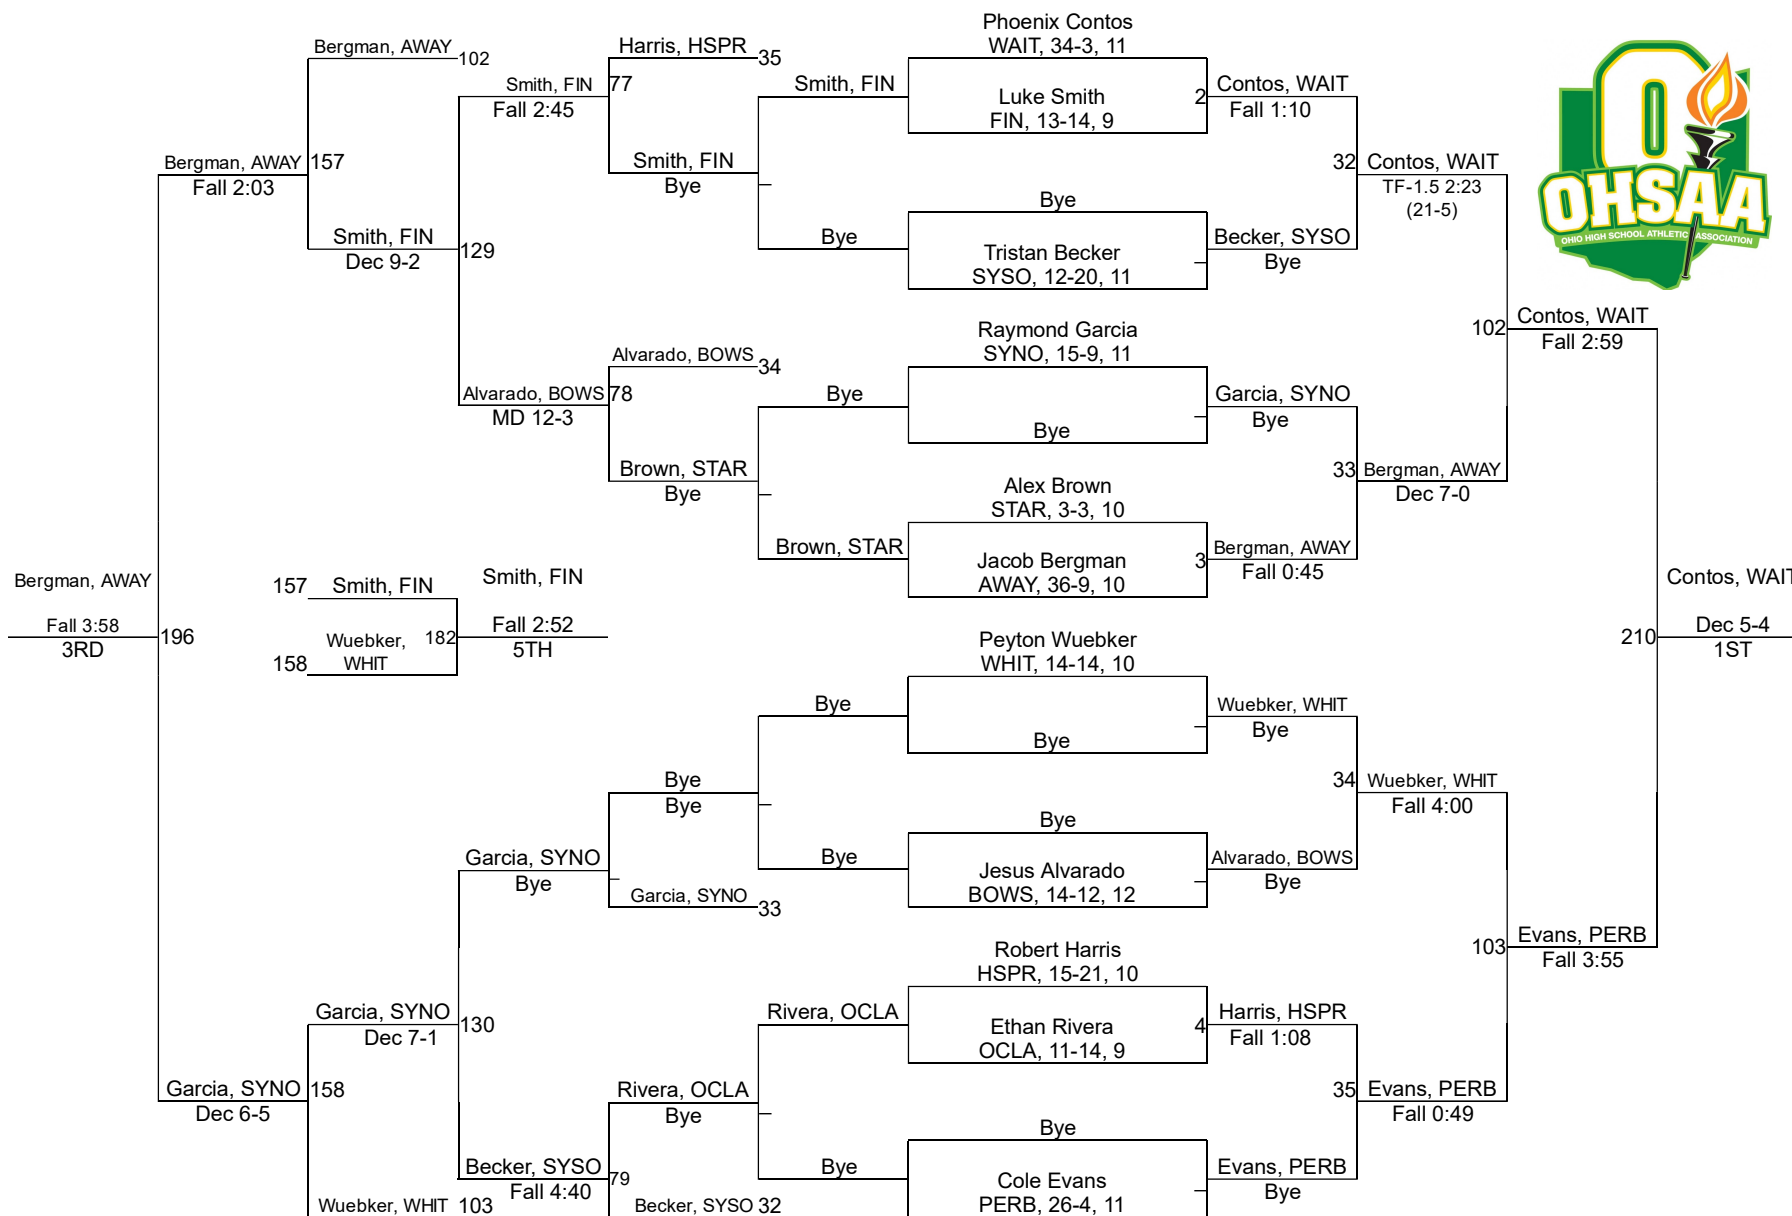

2024 Division 1 Oregon Clay Sectional

126