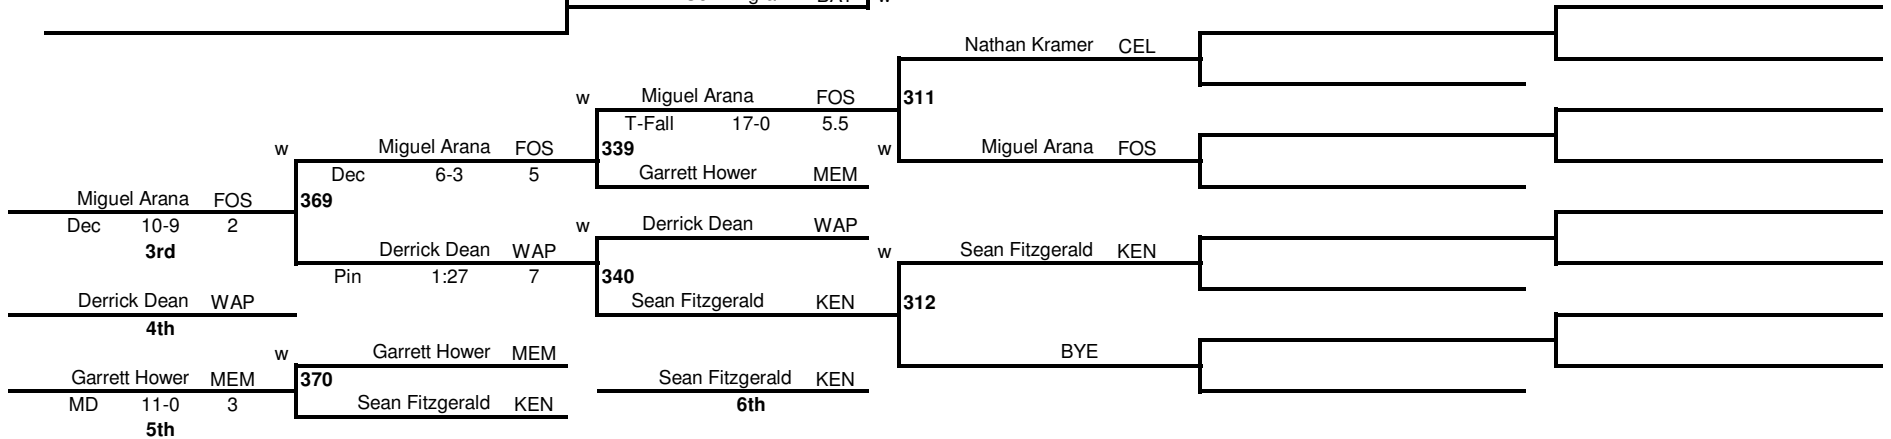

CONSOLATION