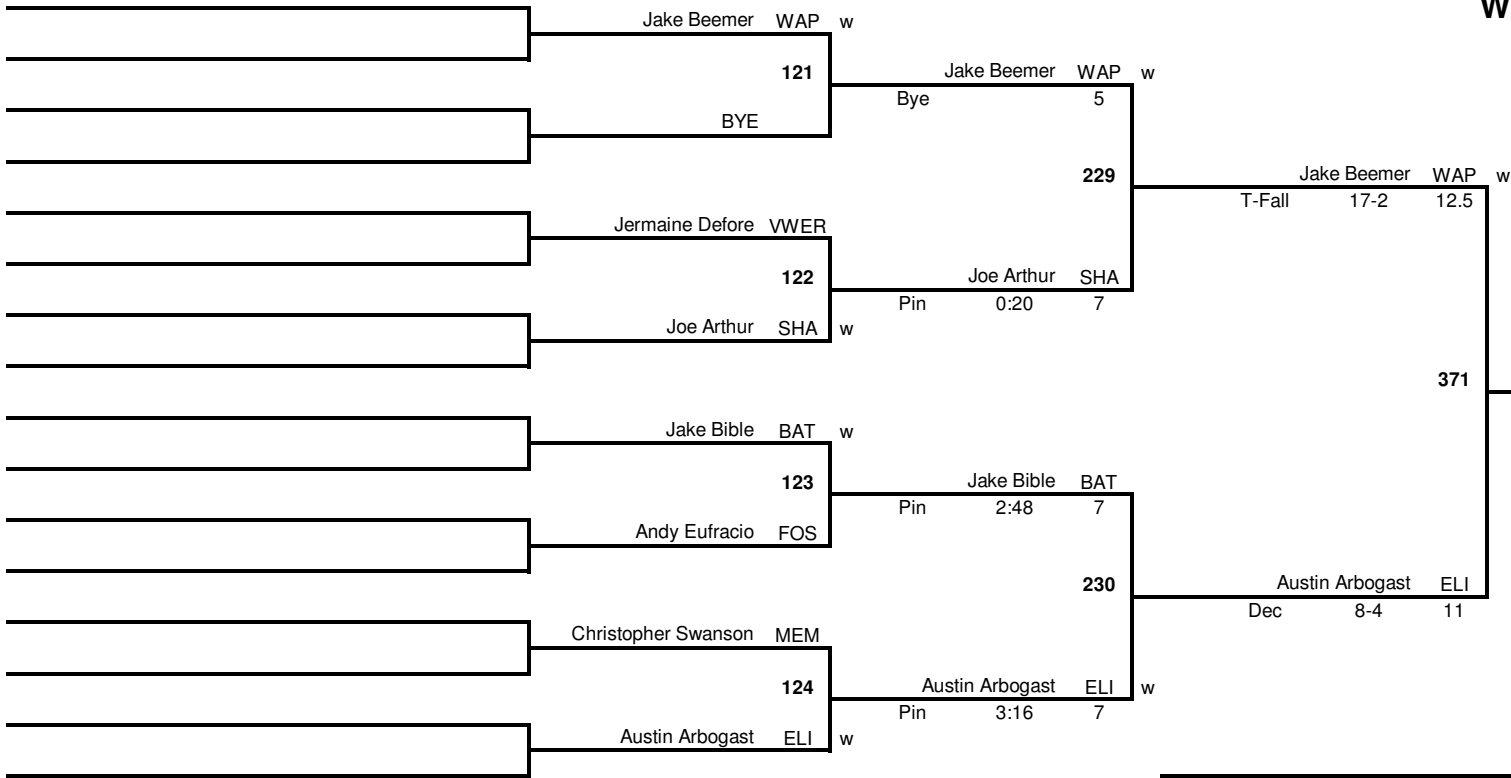

2011 Division II Sectional Wrestling Tournament - Lima Shawnee

8-MAN

WEIGHT 119

CHAMPIONSHIP

CONSOLATION