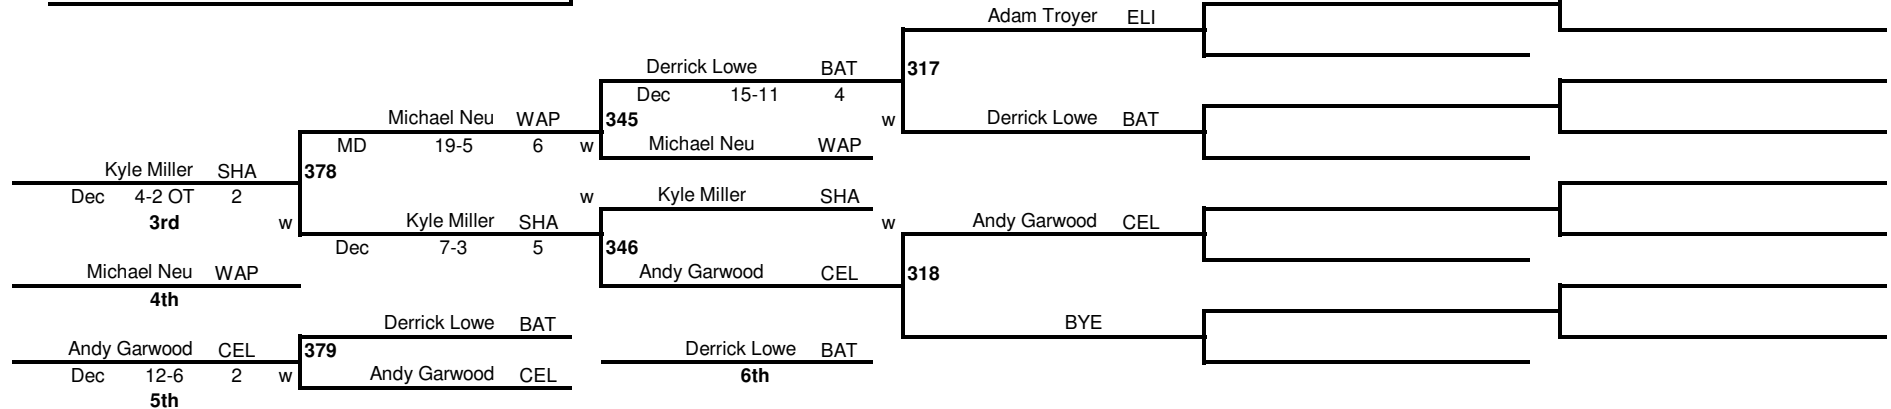

Kyle Miller SHA
Dec 4-2 OT 2
3rd

Michael Neu WAP
4th

Andy Garwood CEL
Dec 12-6 2 w
5th

MD 19-5 6 w

Kyle Miller SHA
Dec 7-3 5 w

Derrick Lowe BAT
Dec 15-11 4 w

Andy Garwood CEL
6th