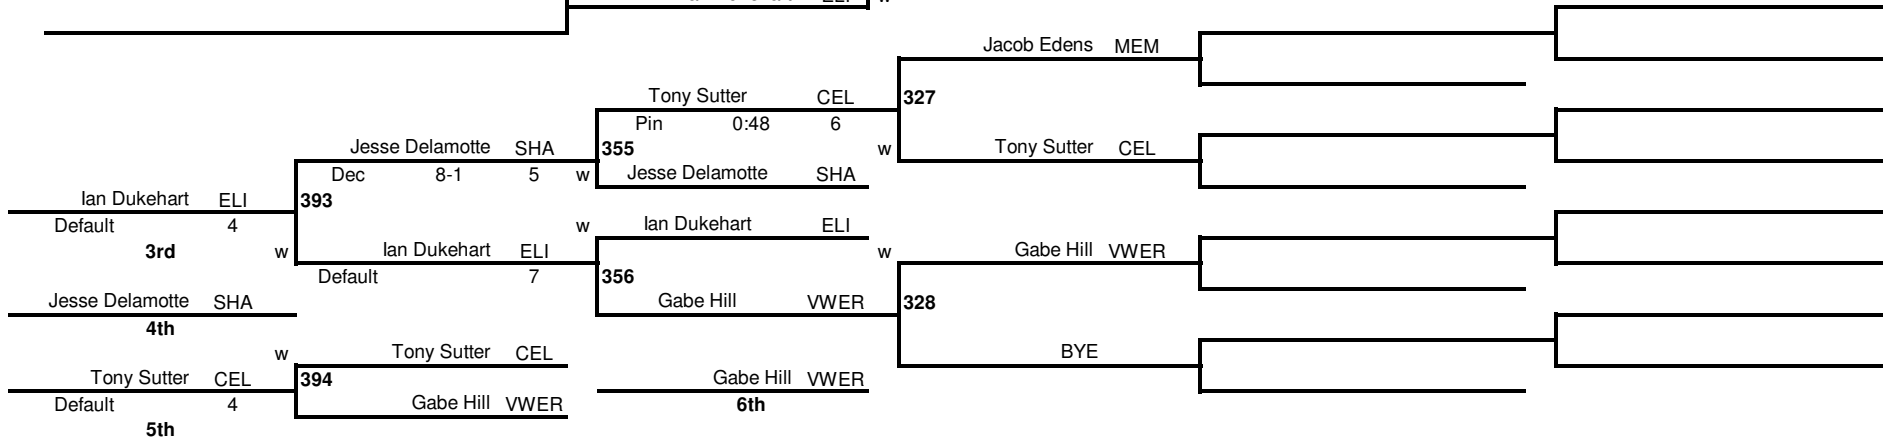

CONSOLATION