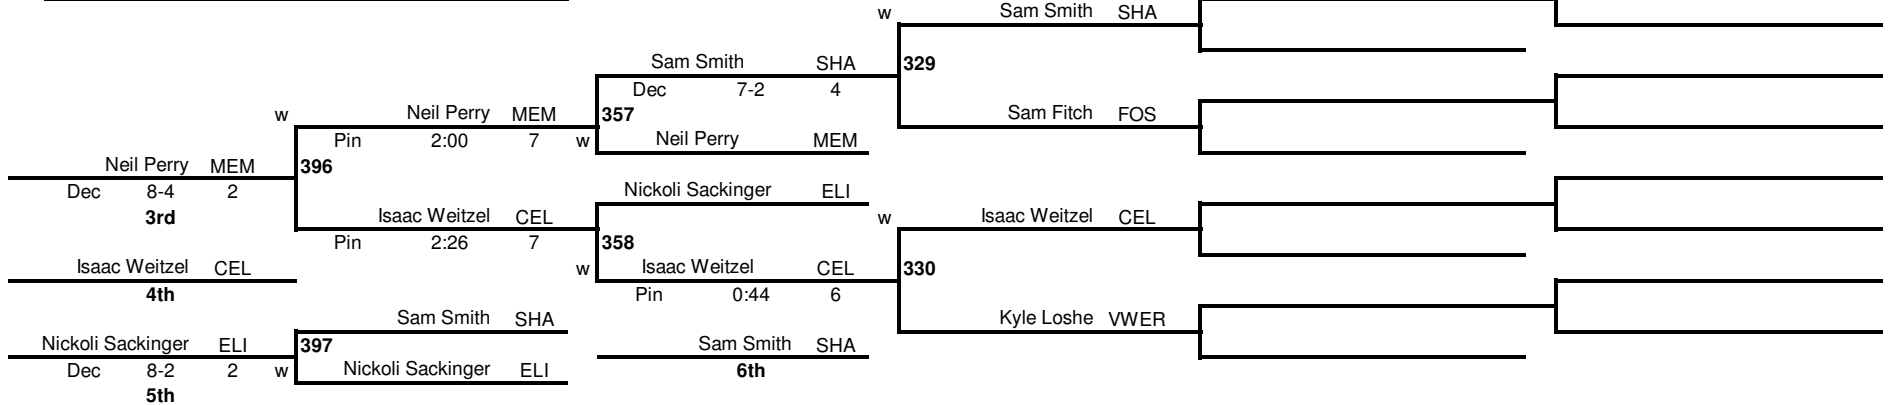

2011 Division II Sectional Wrestling Tournament - Lima Shawnee

8-MAN

WEIGHT 171

CHAMPIONSHIP

CONSOLATION