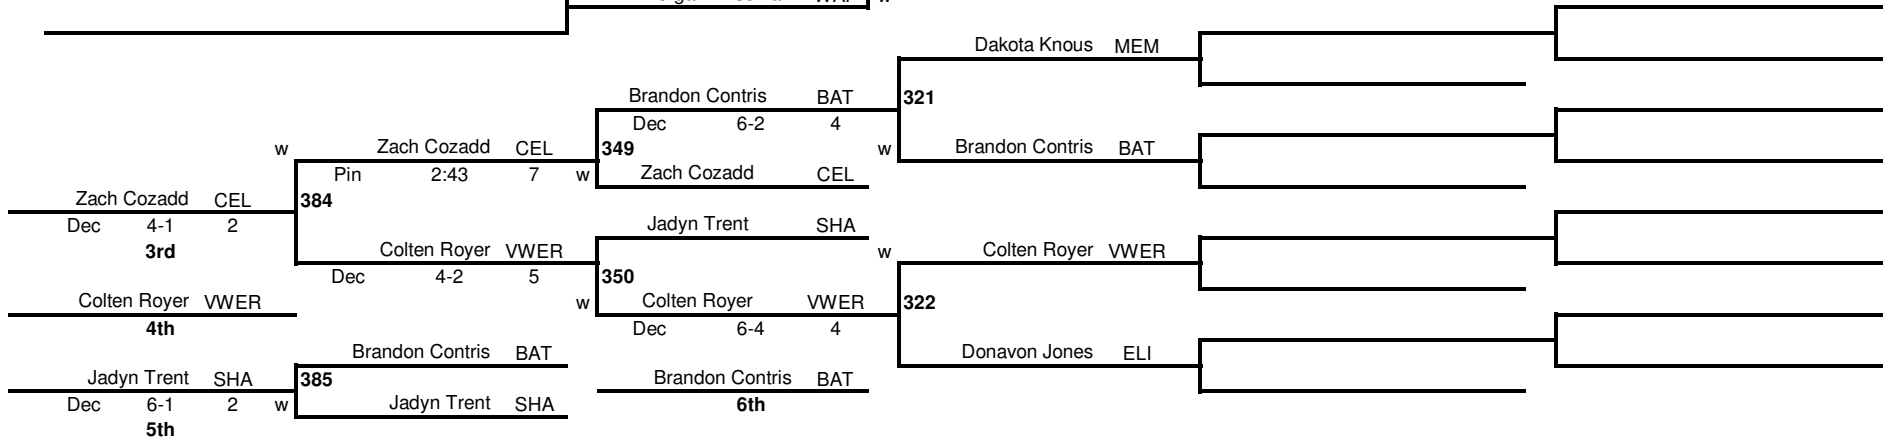

2011 Division II Sectional Wrestling Tournament - Lima Shawnee

8-MAN

WEIGHT 140

CHAMPIONSHIP

CONSOLATION