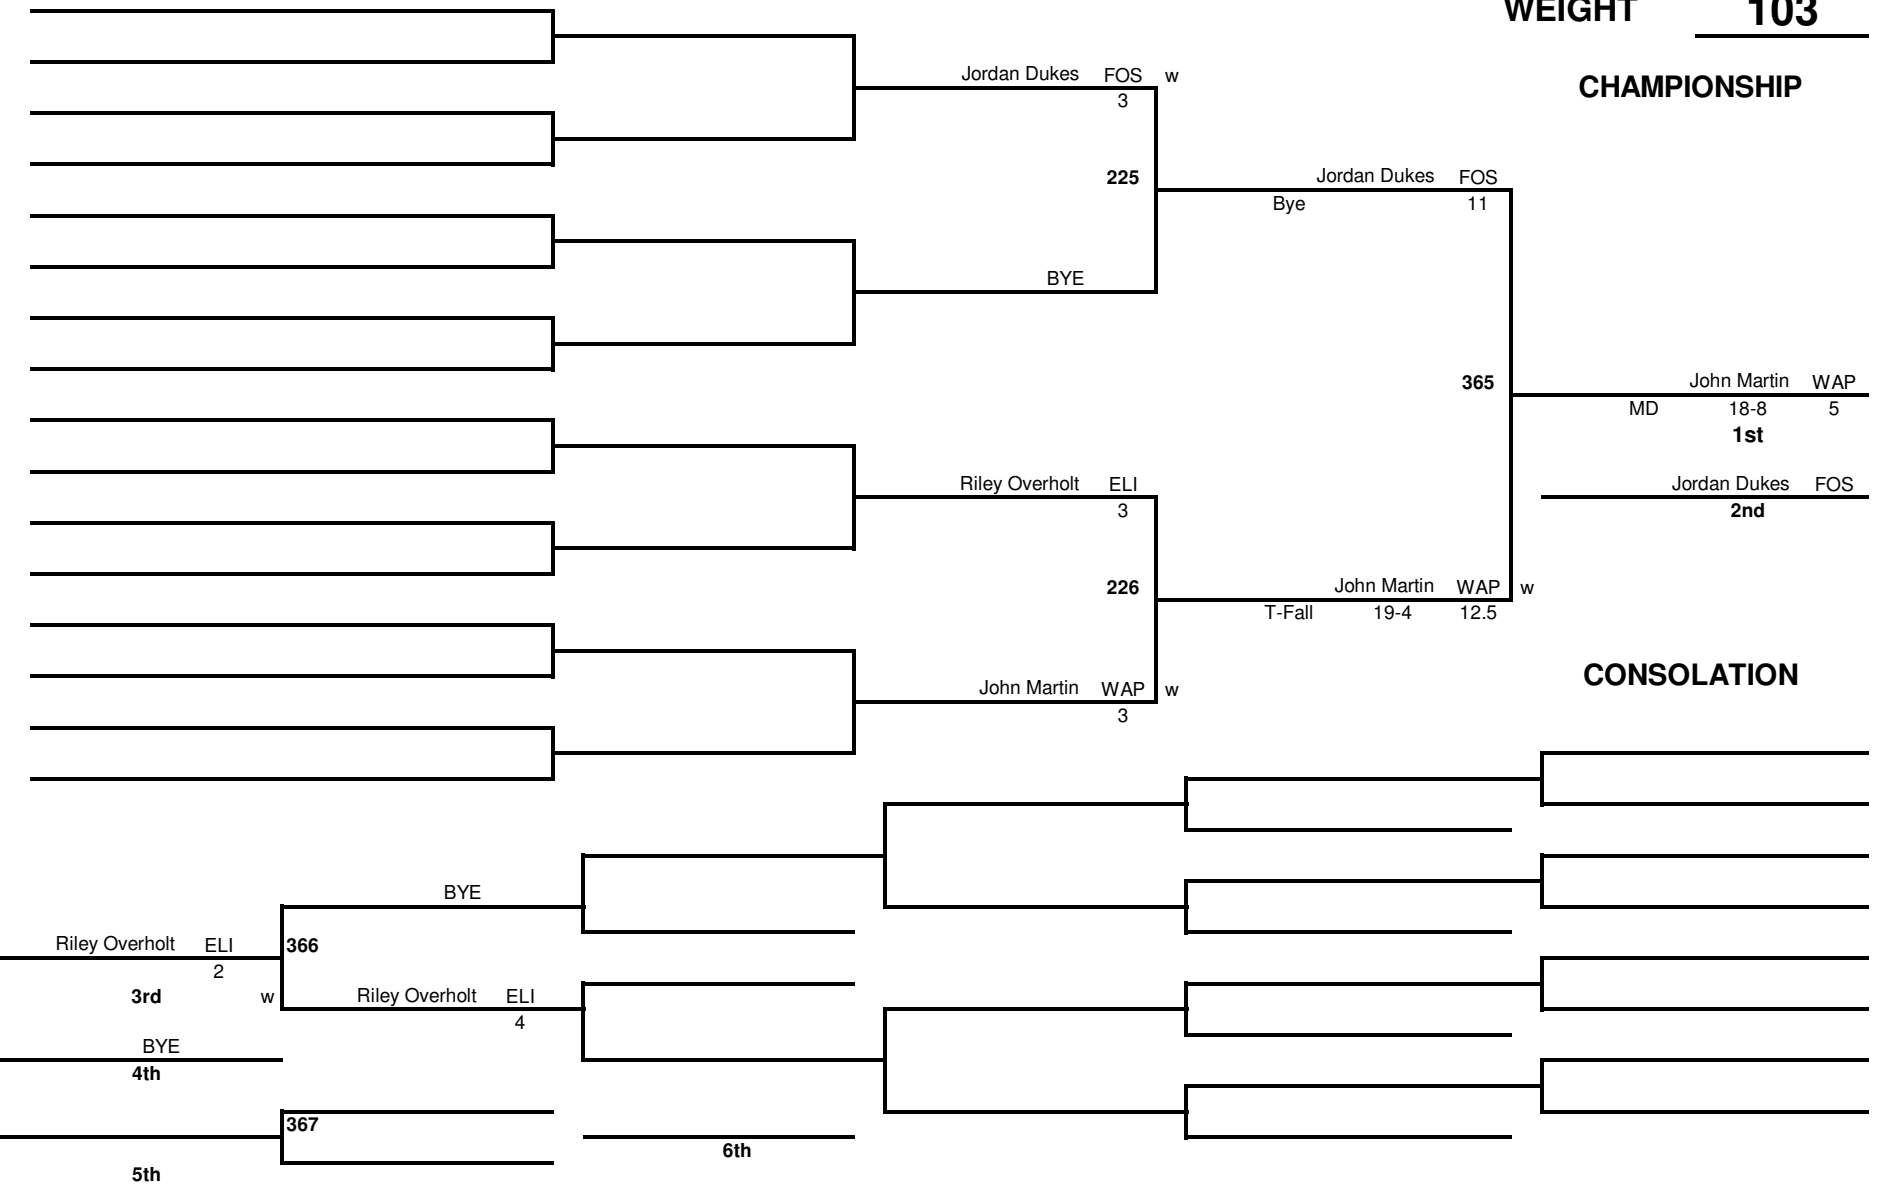

# 2011 Division II Sectional Wrestling Tournament - Lima Shawnee