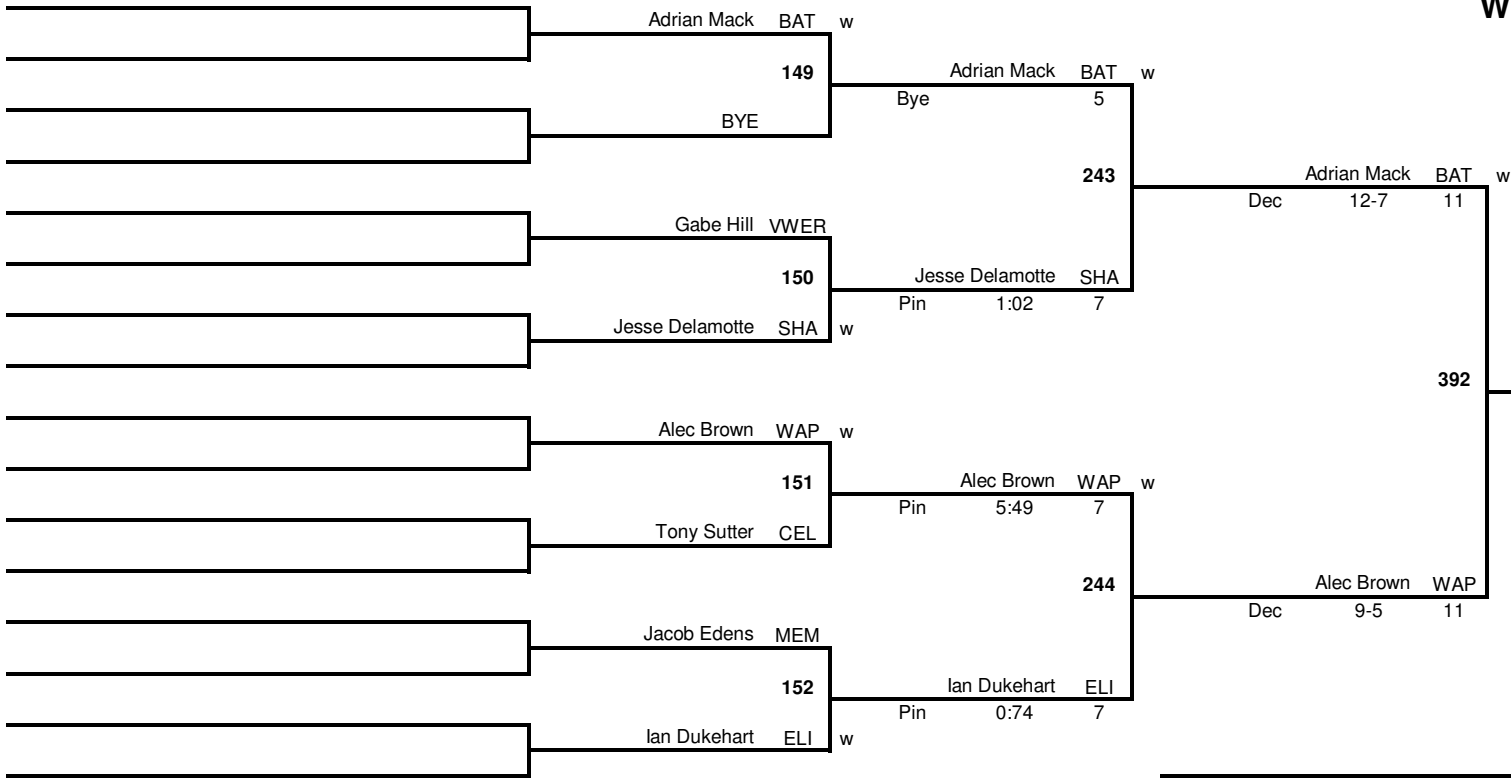

2011 Division II Sectional Wrestling Tournament - Lima Shawnee

8-MAN

WEIGHT 160

CHAMPIONSHIP