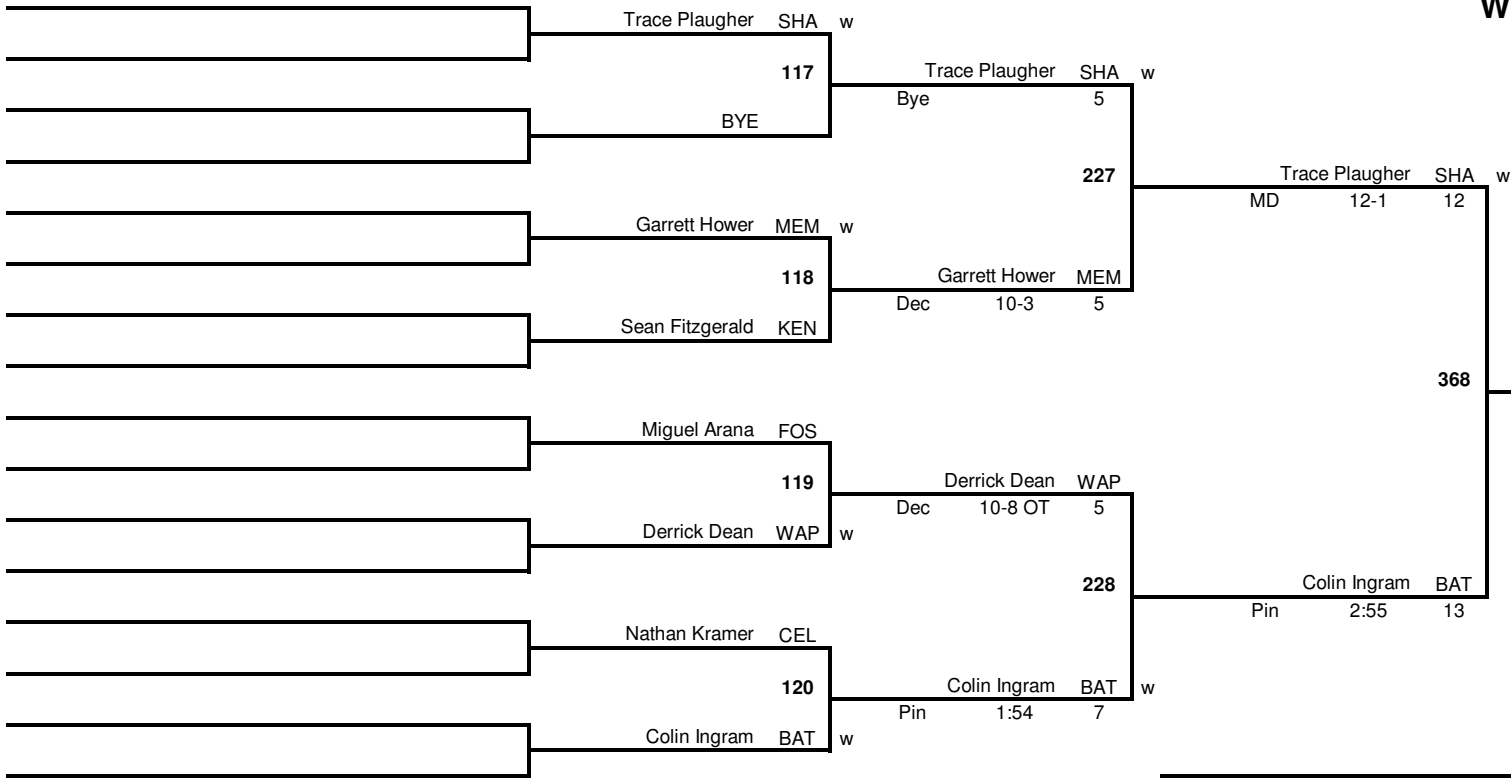

2011 Division II Sectional Wrestling Tournament - Lima Shawnee

8-MAN

WEIGHT 112

CHAMPIONSHIP