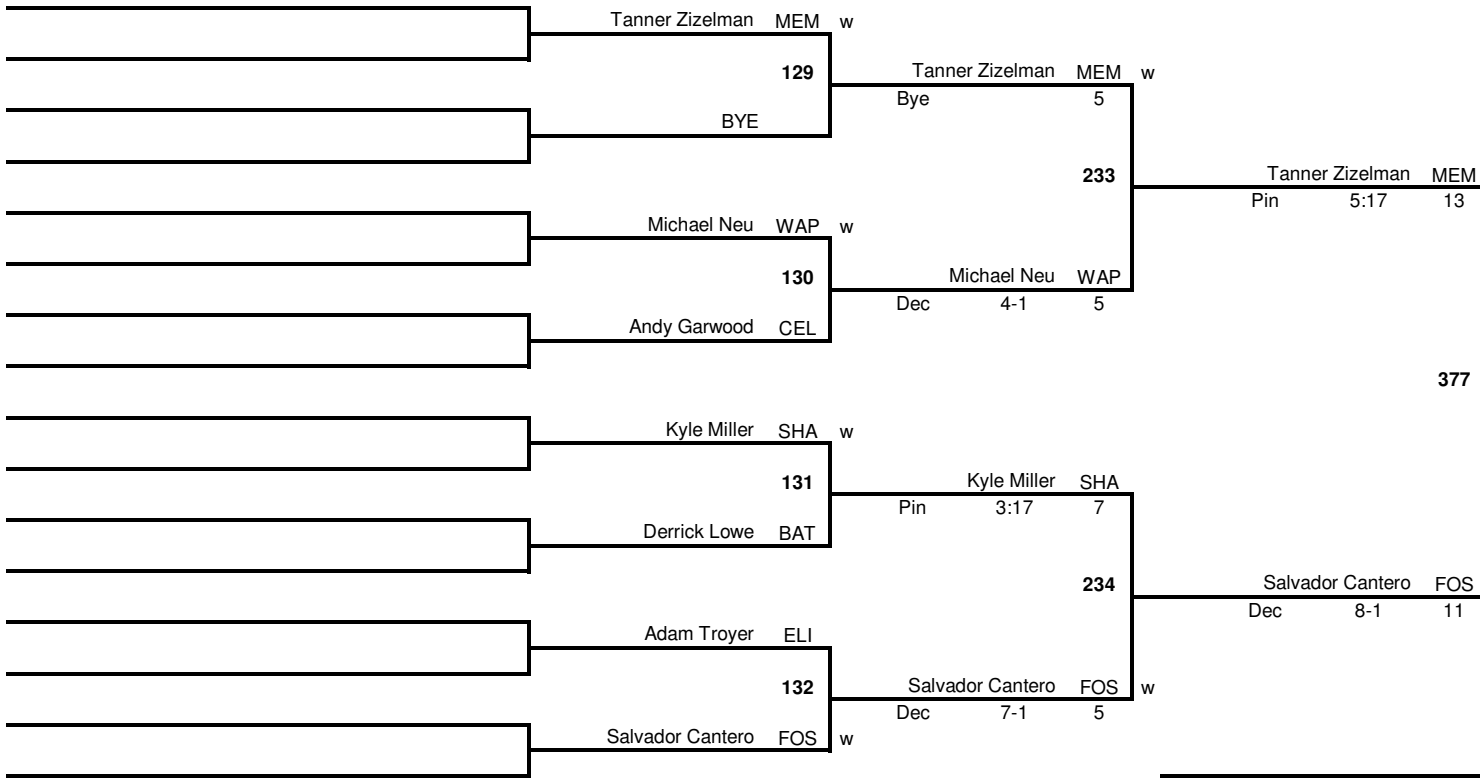

2011 Division II Sectional Wrestling Tournament - Lima Shawnee

8-MAN

WEIGHT 130

CHAMPIONSHIP

Salvador Cantero FOS
Dec 11-7 4
1st

Tanner Zizelman MEM
2nd

CONSOLATION