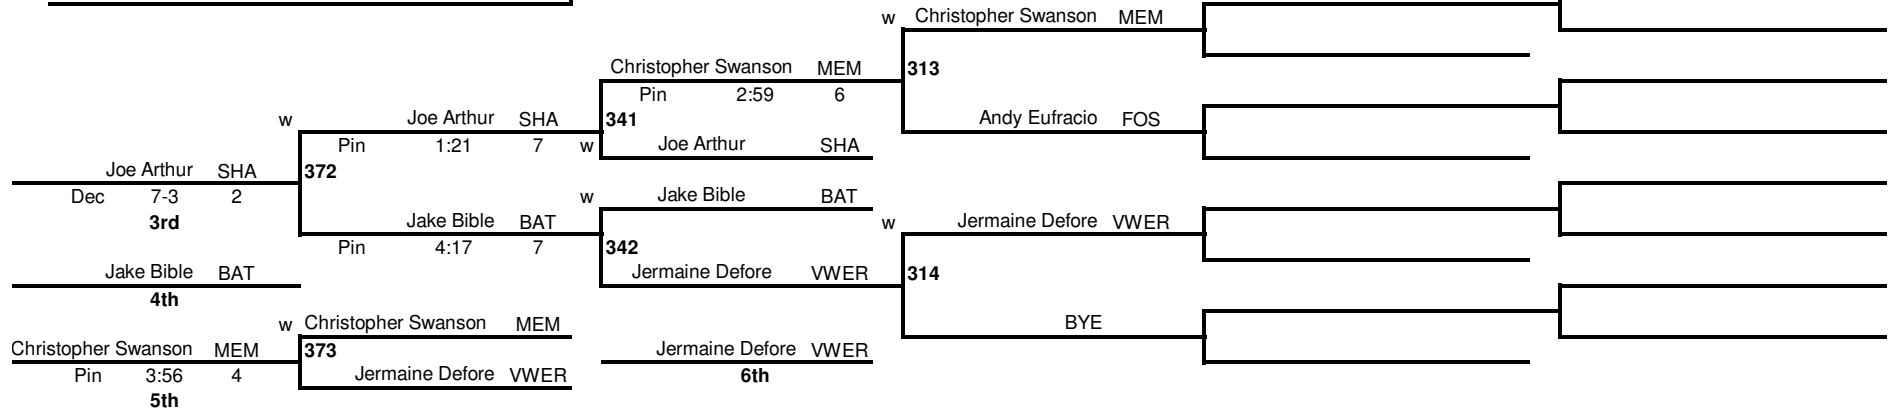

2011 Division II Sectional Wrestling Tournament - Lima Shawnee

8-MAN

WEIGHT 119

CHAMPIONSHIP

CONSOLATION