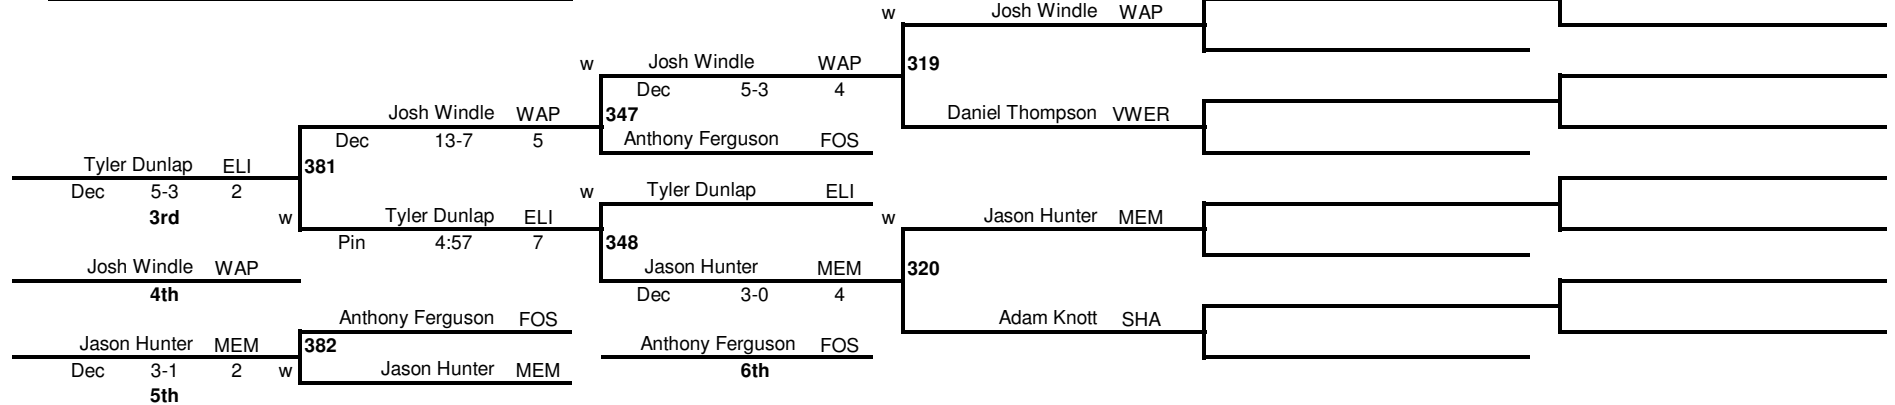

2011 Division II Sectional Wrestling Tournament - Lima Shawnee

8-MAN

WEIGHT 135

CHAMPIONSHIP

CONSOLATION