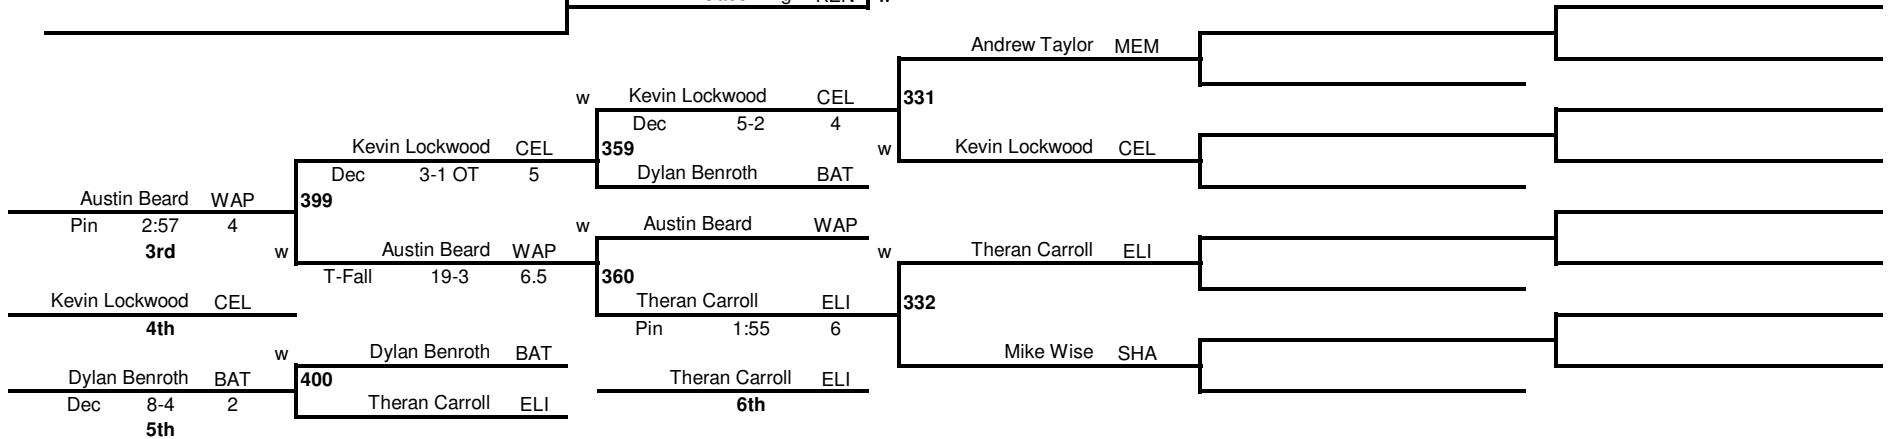

2011 Division II Sectional Wrestling Tournament - Lima Shawnee

8-MAN

WEIGHT 189

CHAMPIONSHIP

CONSOLATION