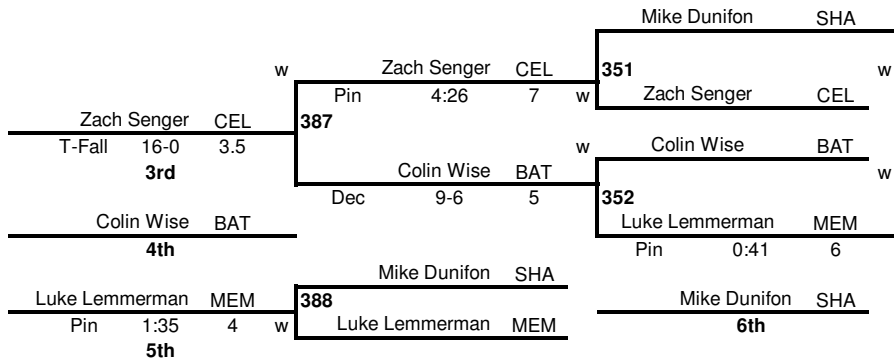

2011 Division II Sectional Wrestling Tournament - Lima Shawnee

8-MAN

WEIGHT 145

CHAMPIONSHIP

CONSOLATION