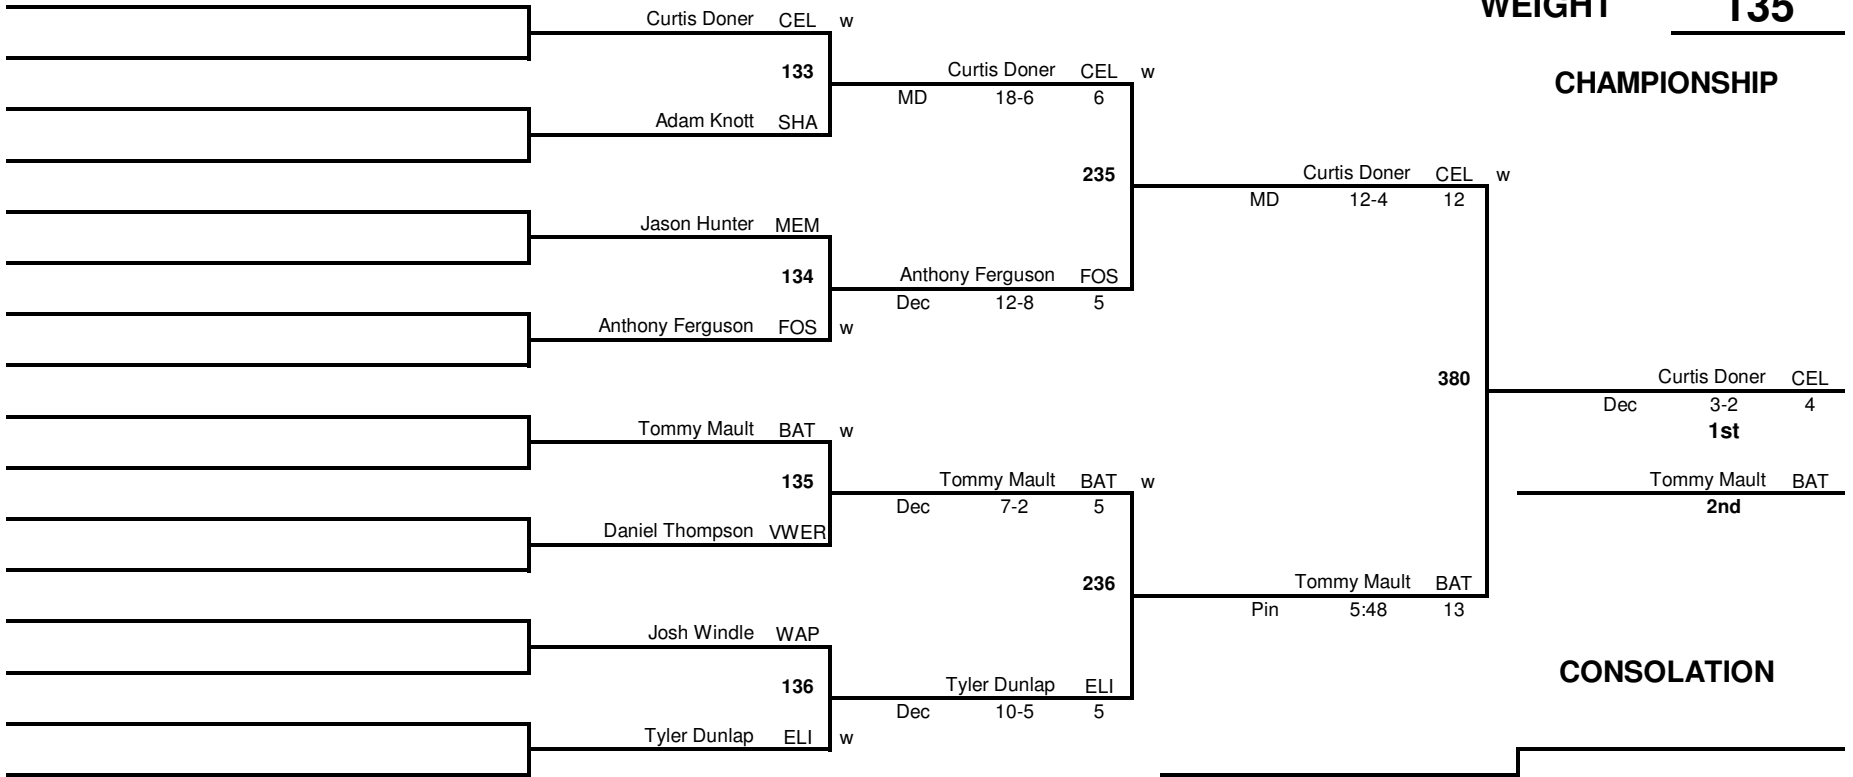

2011 Division II Sectional Wrestling Tournament - Lima Shawnee

8-MAN

WEIGHT 135

CHAMPIONSHIP

CONSOLATION