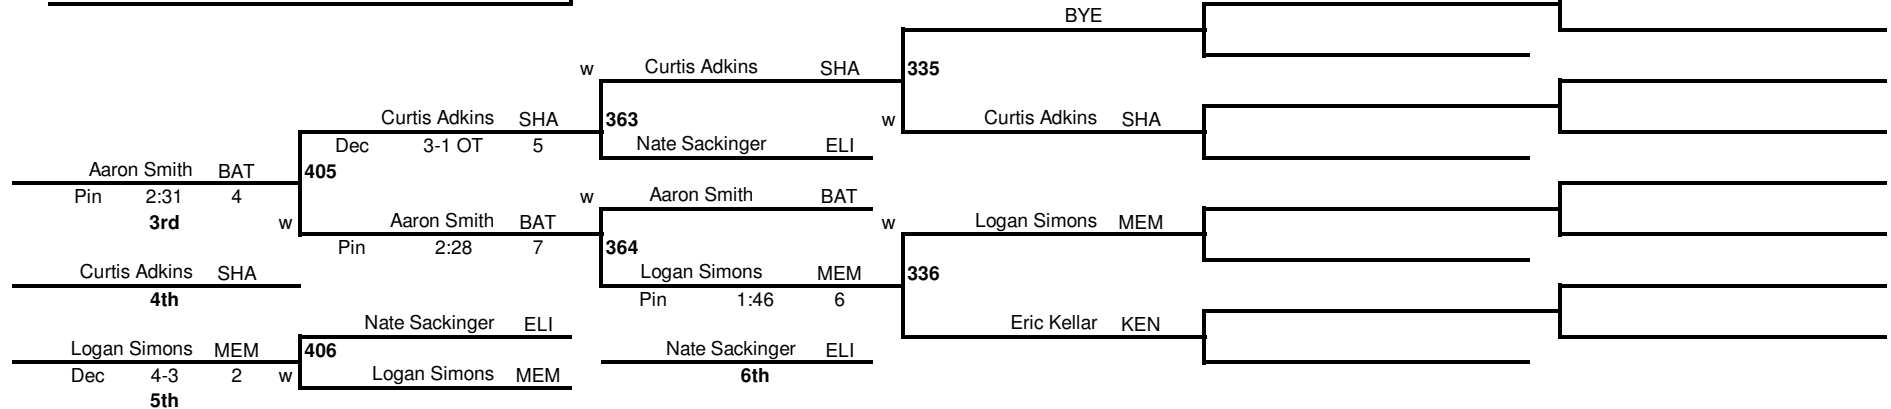

Aaron Smith BAT
Pin 2:31 4
3rd

Curtis Adkins SHA
4th

Logan Simons MEM
Dec 4-3 2
5th

Curtis Adkins SHA
335

Curtis Adkins SHA
363

Aaron Smith BAT
364

Logan Simons MEM
Pin 1:46 6
336

Nate Sackinger ELI
405

Logan Simons MEM
406

Nate Sackinger ELI
6th