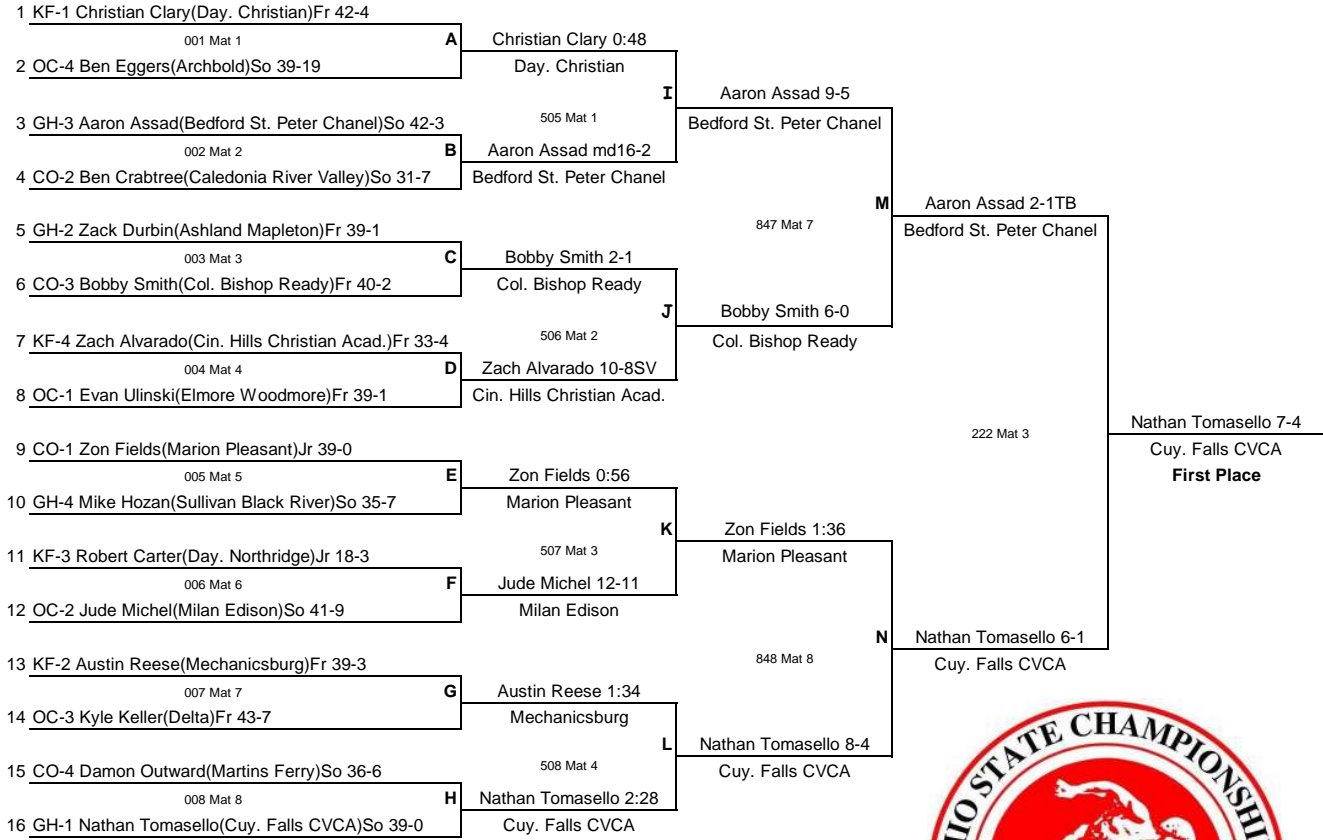

2011 Ohio High School Division III State Wrestling Tournament

March 3-5, 2011

Site Codes

CO - Coshocton GH - Garfield Heights
 KF - Kettering Fairmont OC - Owens College

103 lbs.

2011 Ohio High School Division III State Wrestling Tournament

March 3-5, 2011

Site Codes

CO - Coshocton GH - Garfield Heights
 KF - Kettering Fairmont OC - Owens College

125 lbs.

2011 Ohio High School Division III State Wrestling Tournament

March 3-5, 2011

Site Codes

CO - Coshocton GH - Garfield Heights
 KF - Kettering Fairmont OC - Owens College