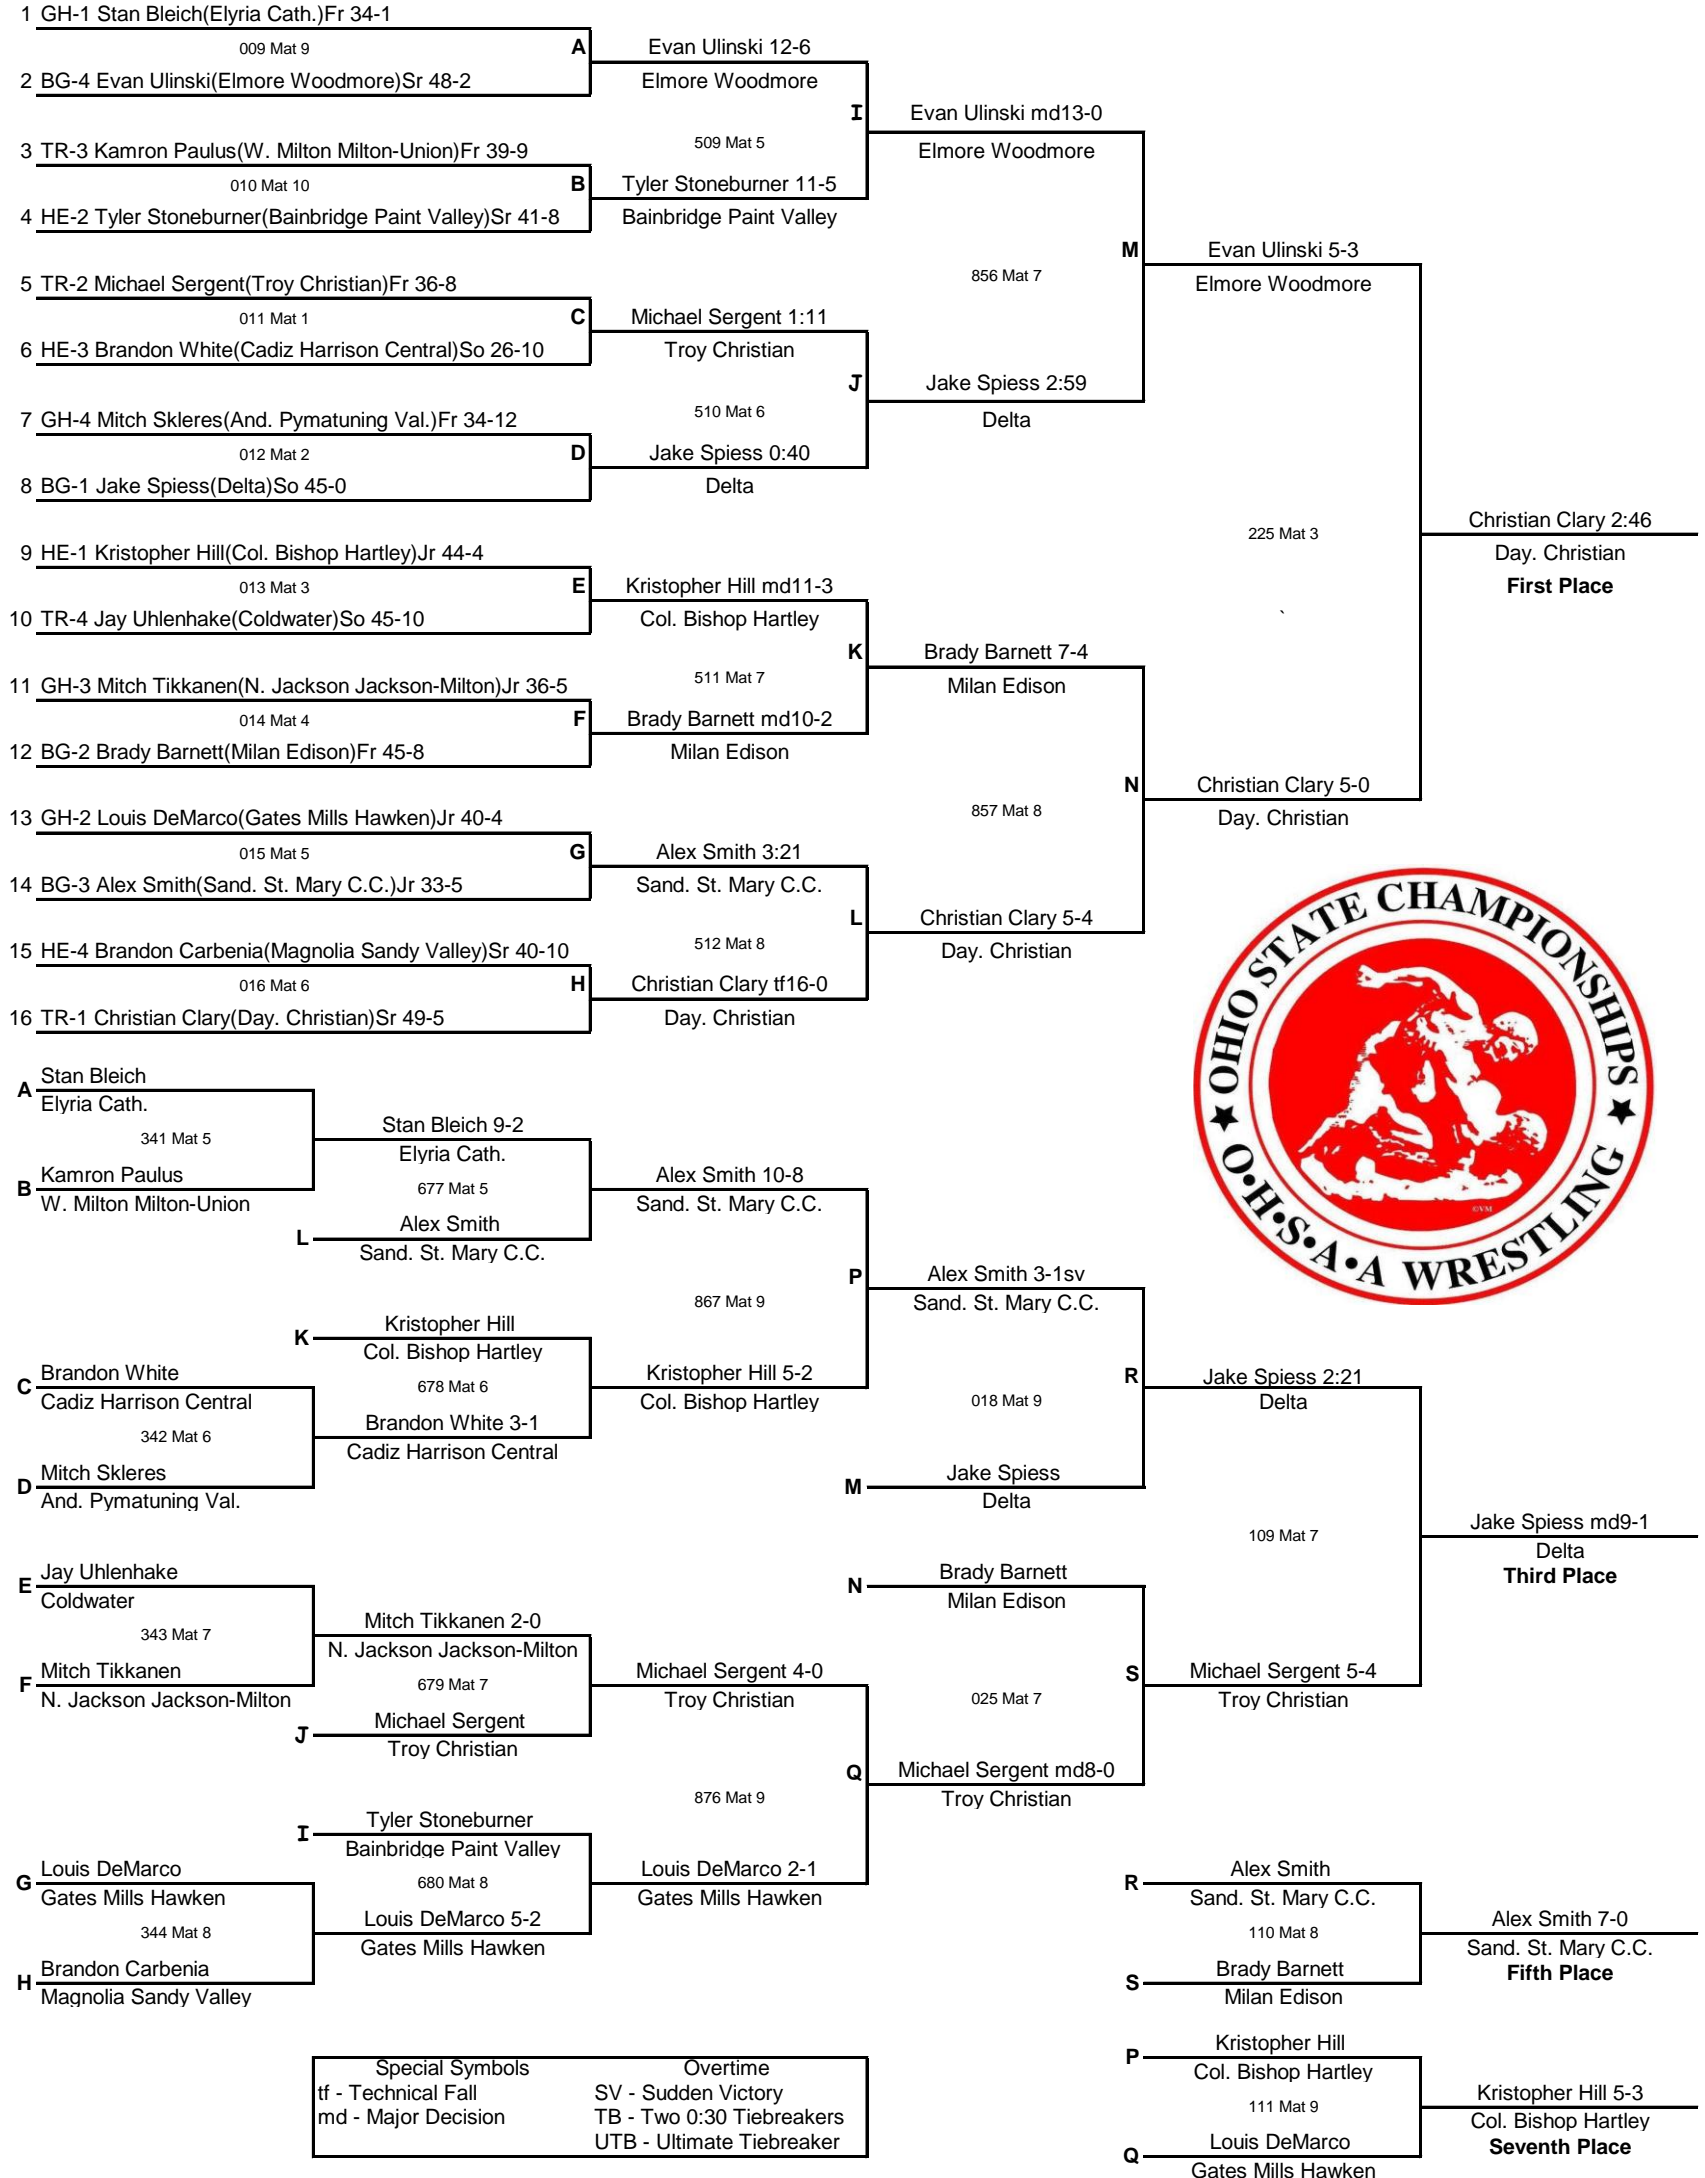

2014 Ohio High School Division III Individual State Wrestling Tournament

February 27 & 28, March 1, 2014

Site Codes

BG - Bowling Green   GH - Garfield Heights
HE-Heath   TR-Troy

113 lbs.

Special Symbols   Overtime
tf - Technical Fall   SV - Sudden Victory
md - Major Decision   TB - Two 0:30 Tiebreakers
UTB - Ultimate Tiebreaker