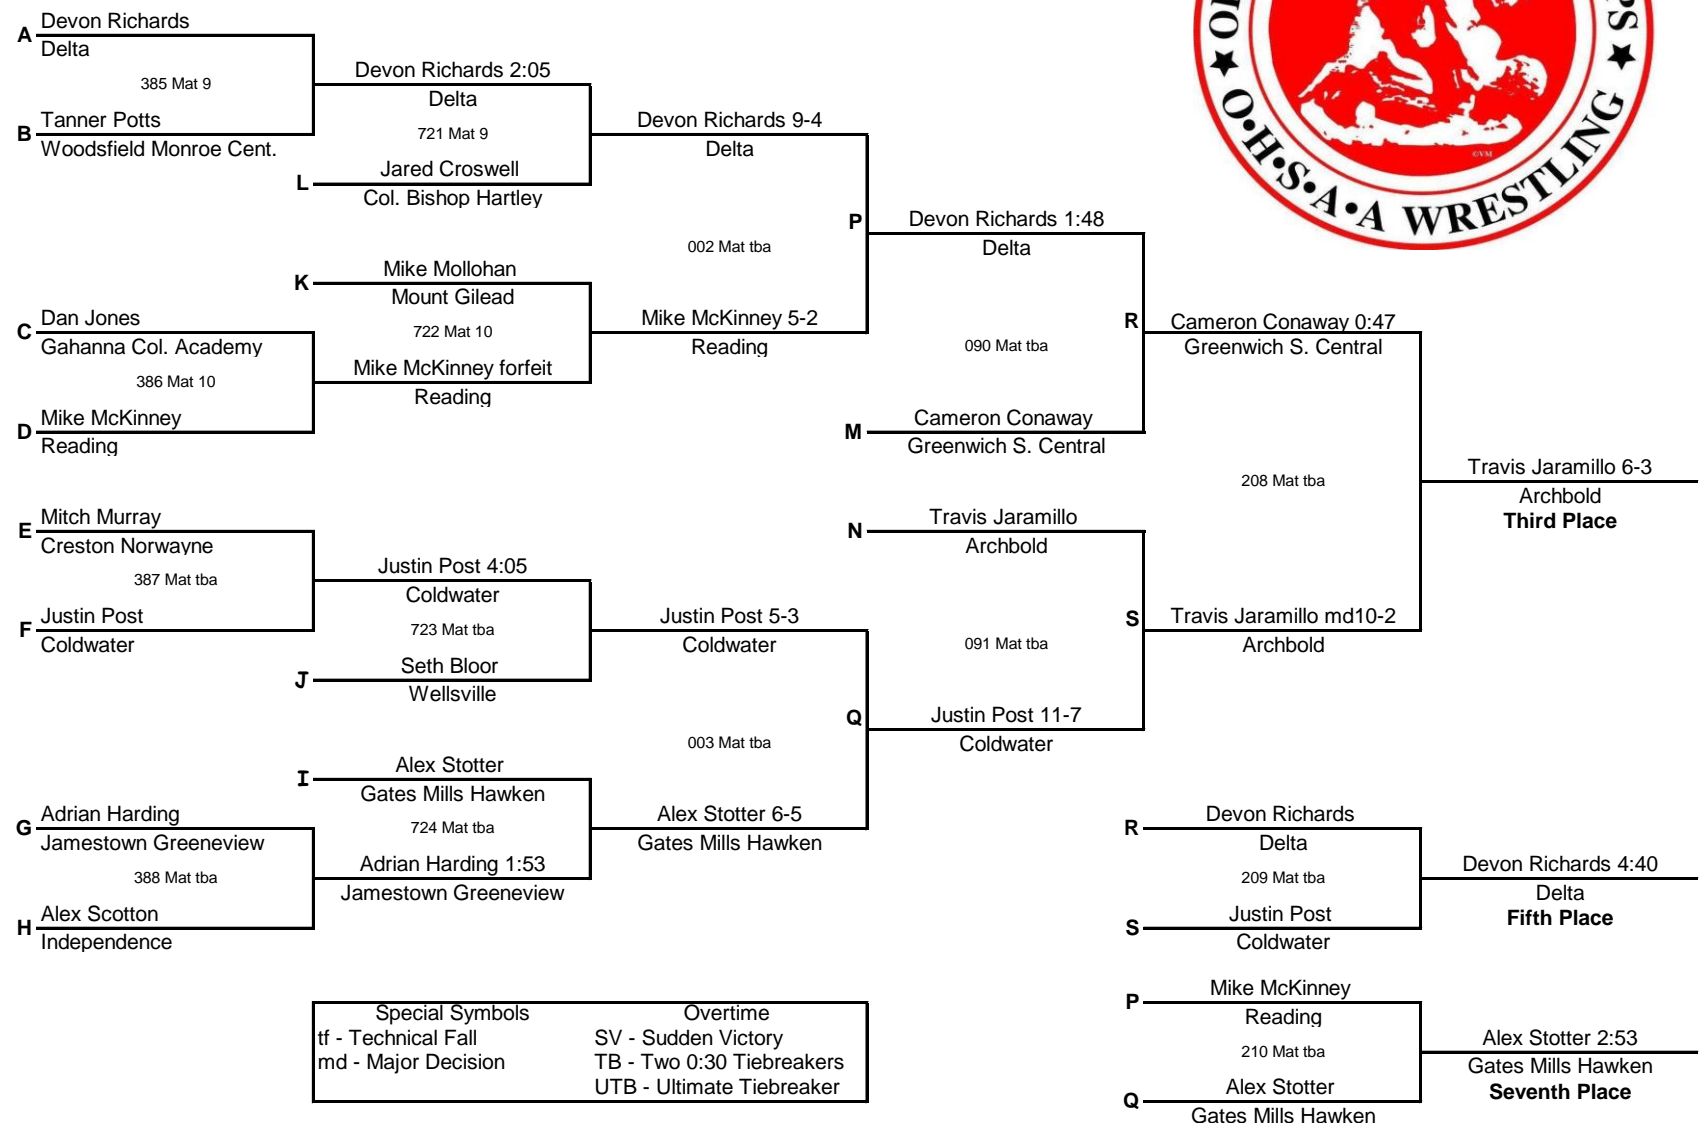

2014 Ohio High School Division III Individual State Wrestling Tournament

February 27 & 28, March 1, 2014

Site Codes

BG - Bowling Green   GH - Garfield Heights
HE-Heath   TR-Troy

220 lbs.

Special Symbols	Overtime
tf - Technical Fall	SV - Sudden Victory
md - Major Decision	TB - Two 0:30 Tiebreakers
	UTB - Ultimate Tiebreaker