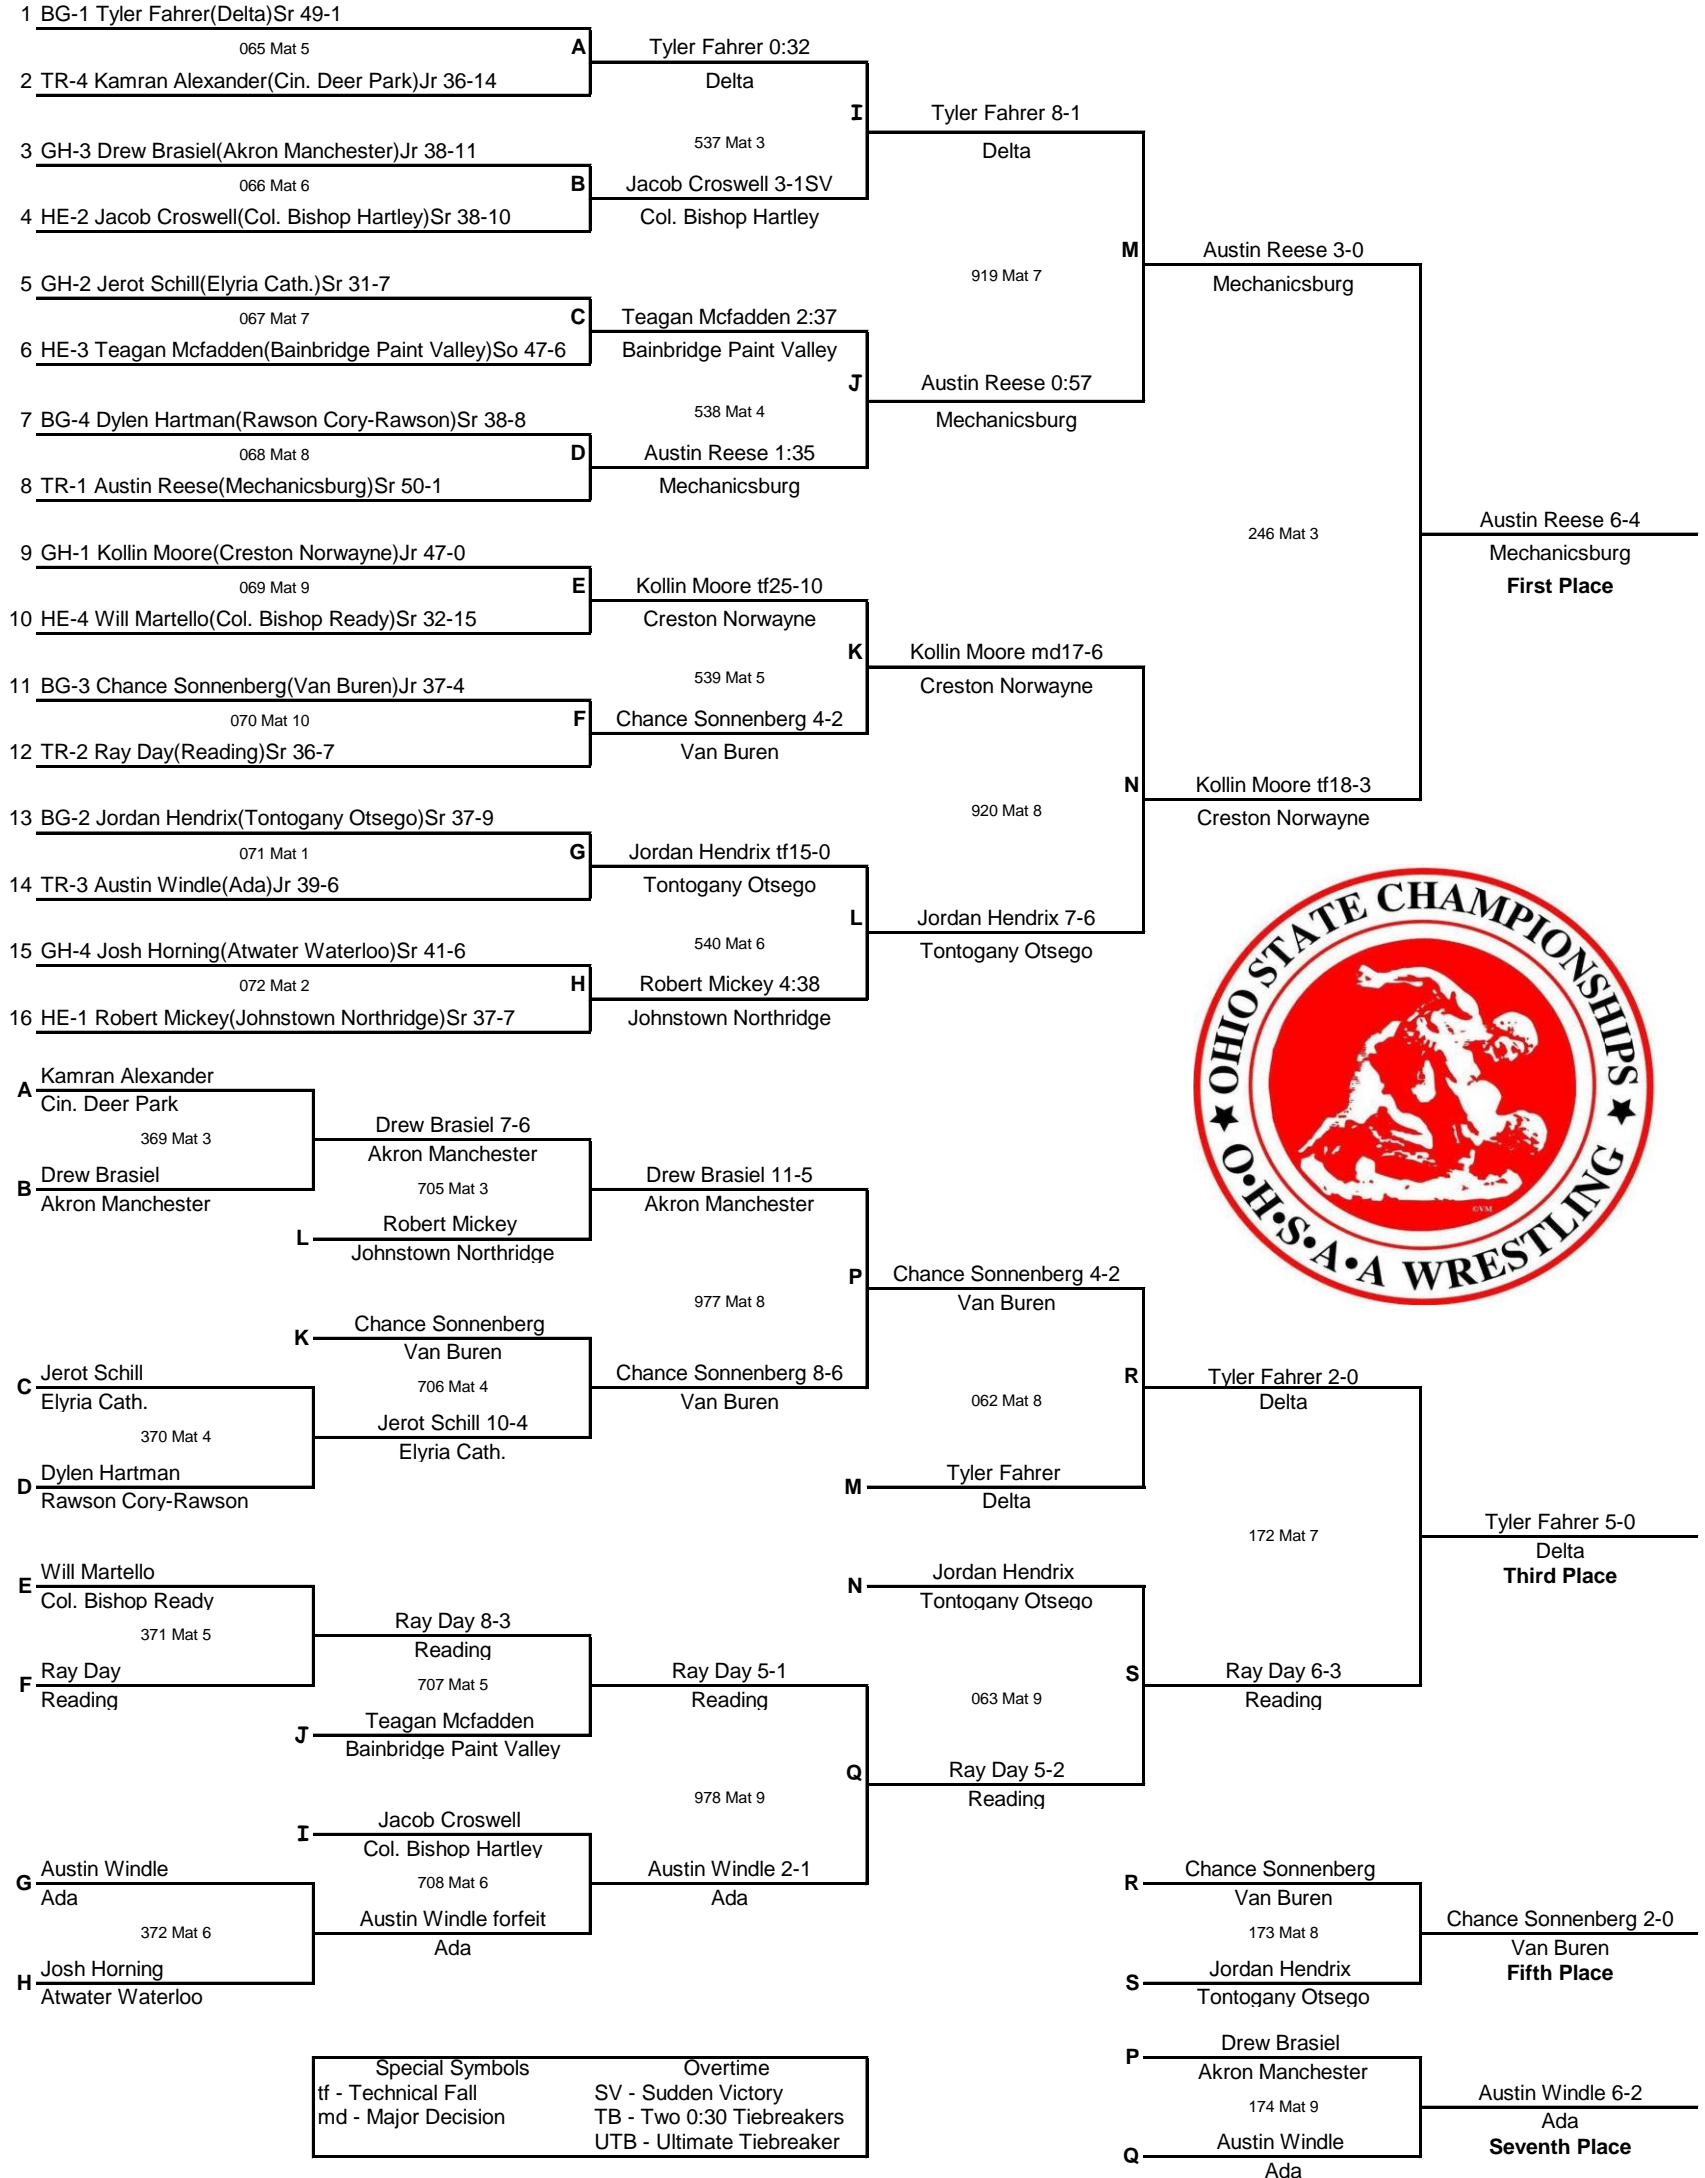

2014 Ohio High School Division III Individual State Wrestling Tournament

February 27 & 28, March 1, 2014

Site Codes

BG - Bowling Green   **GH - Garfield Heights**
HE-Heath   **TR-Troy**

160 lbs.

Special Symbols	Overtime
tf - Technical Fall	SV - Sudden Victory
md - Major Decision	TB - Two 0:30 Tiebreakers
	UTB - Ultimate Tiebreaker