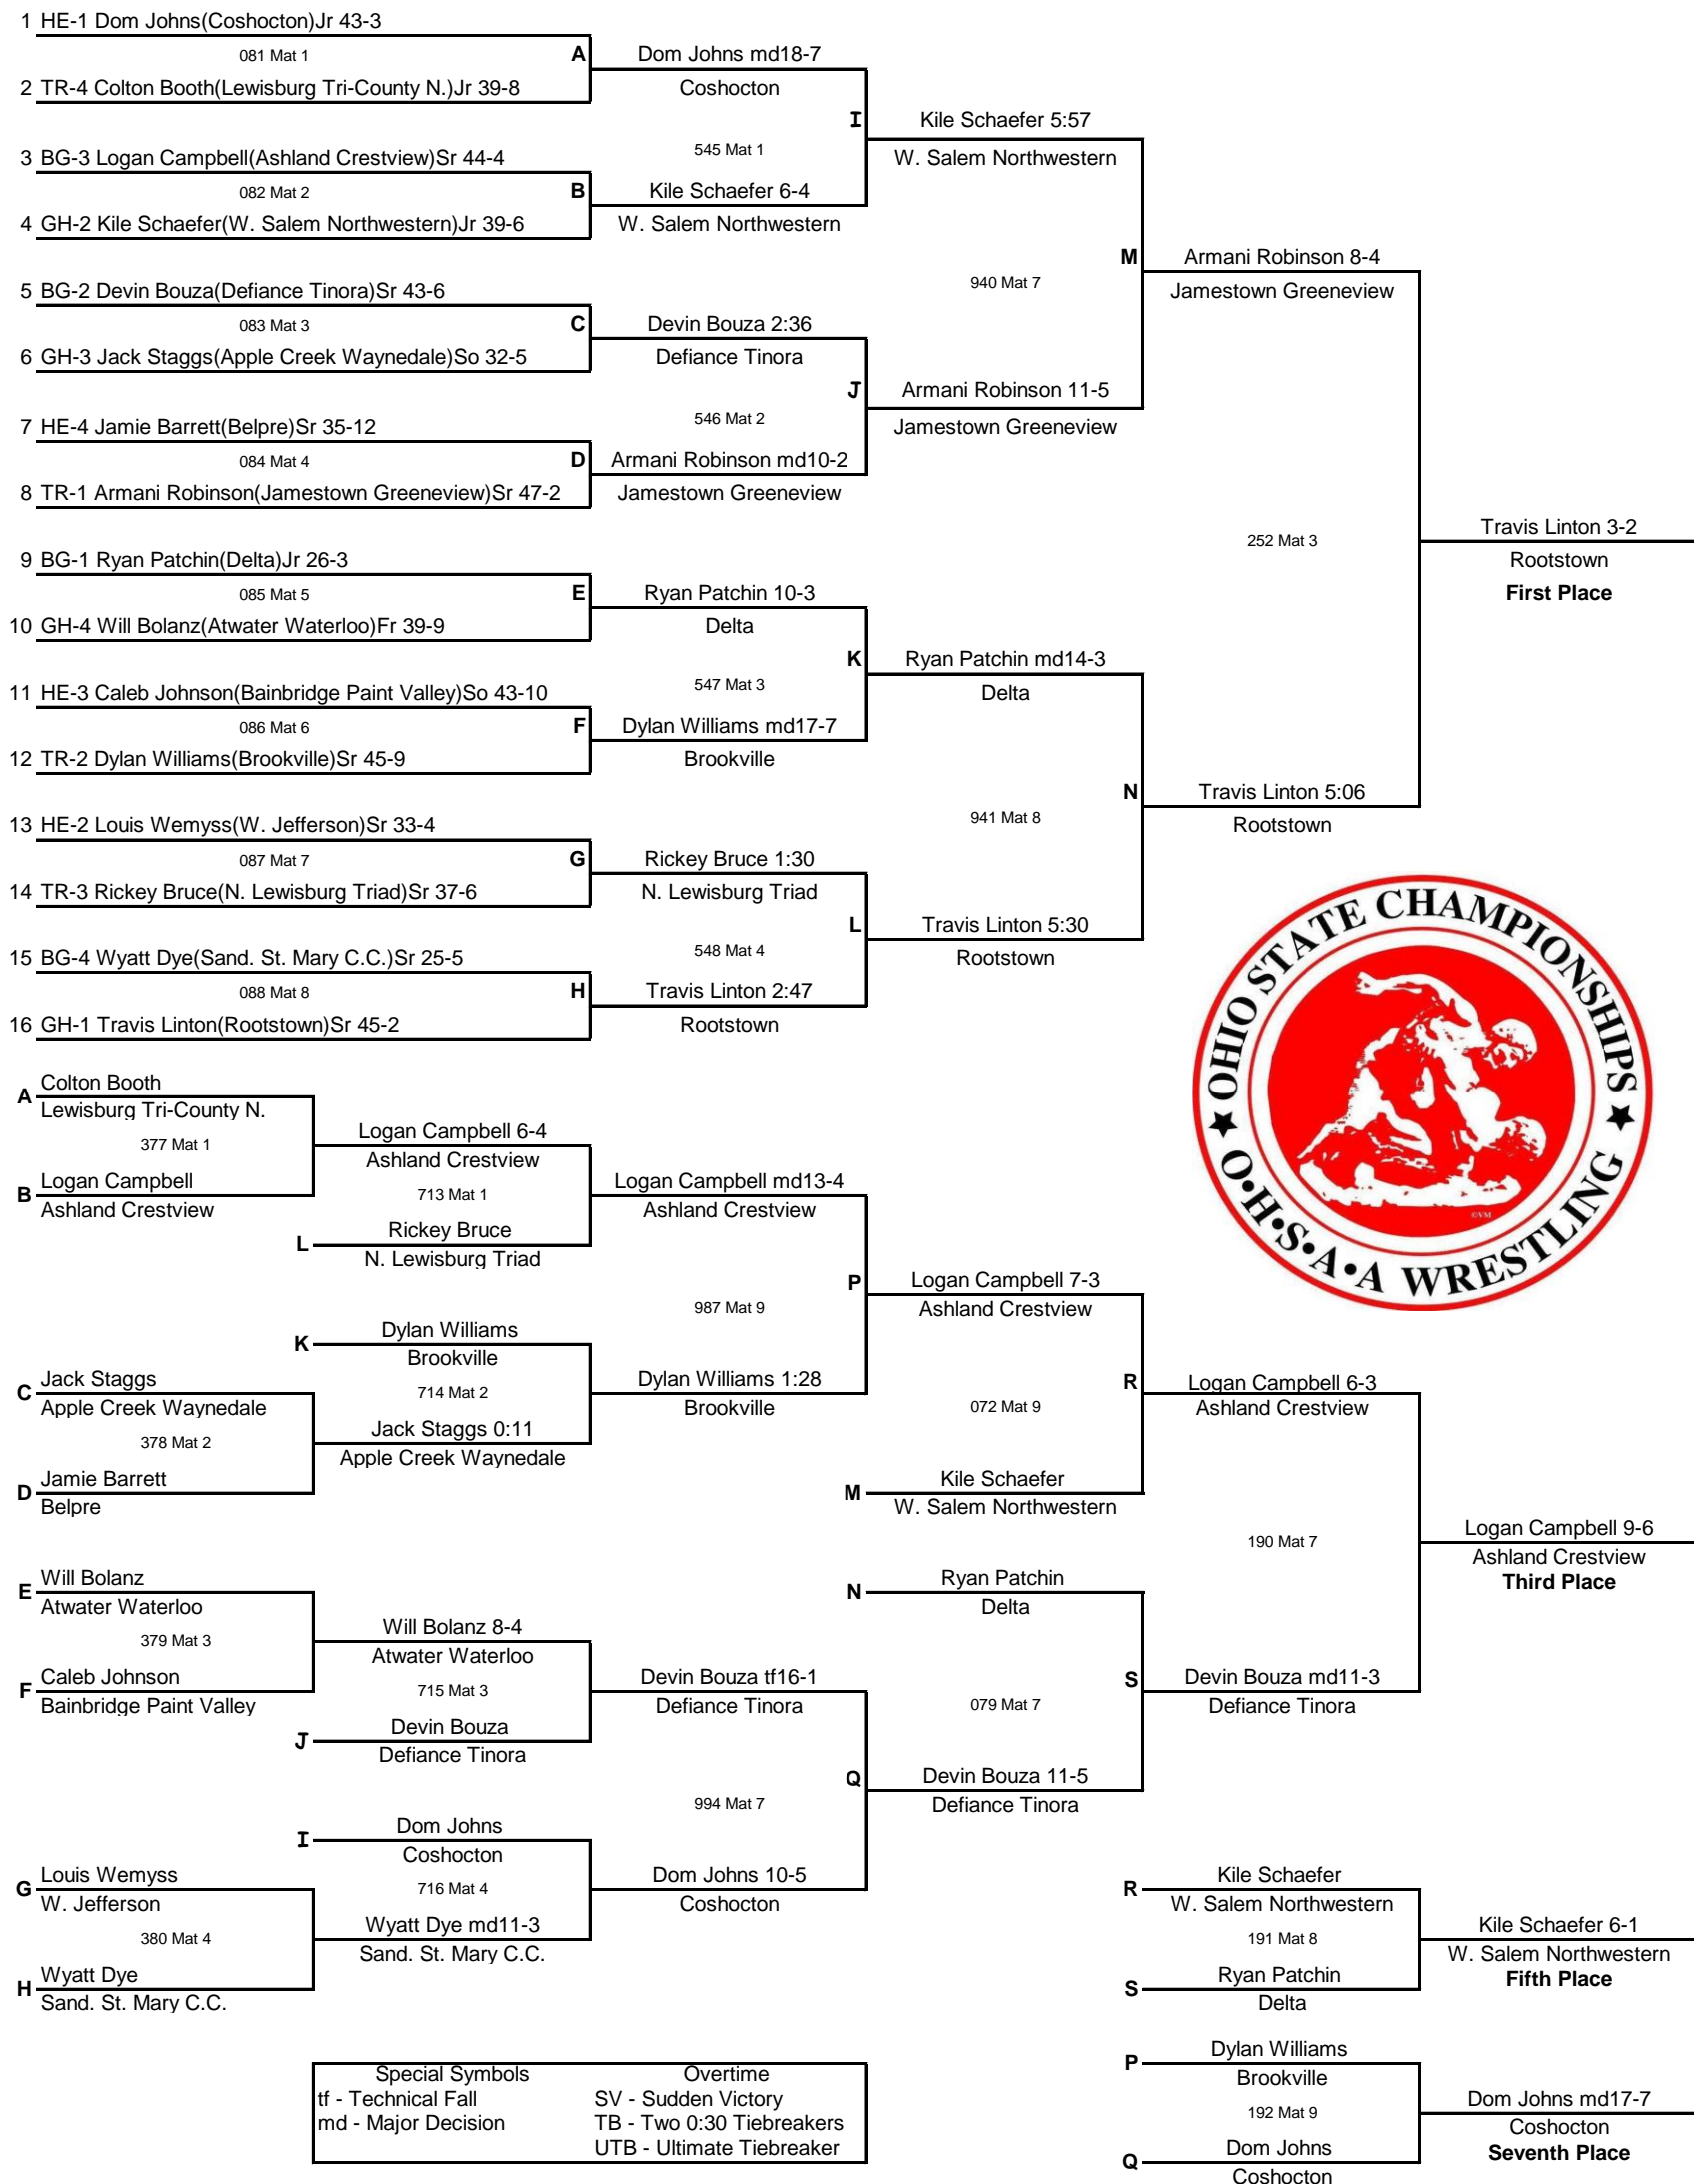

2014 Ohio High School Division III Individual State Wrestling Tournament

February 27 & 28, March 1, 2014

Site Codes

BG - Bowling Green   GH - Garfield Heights
HE-Heath   TR-Troy

182 lbs.