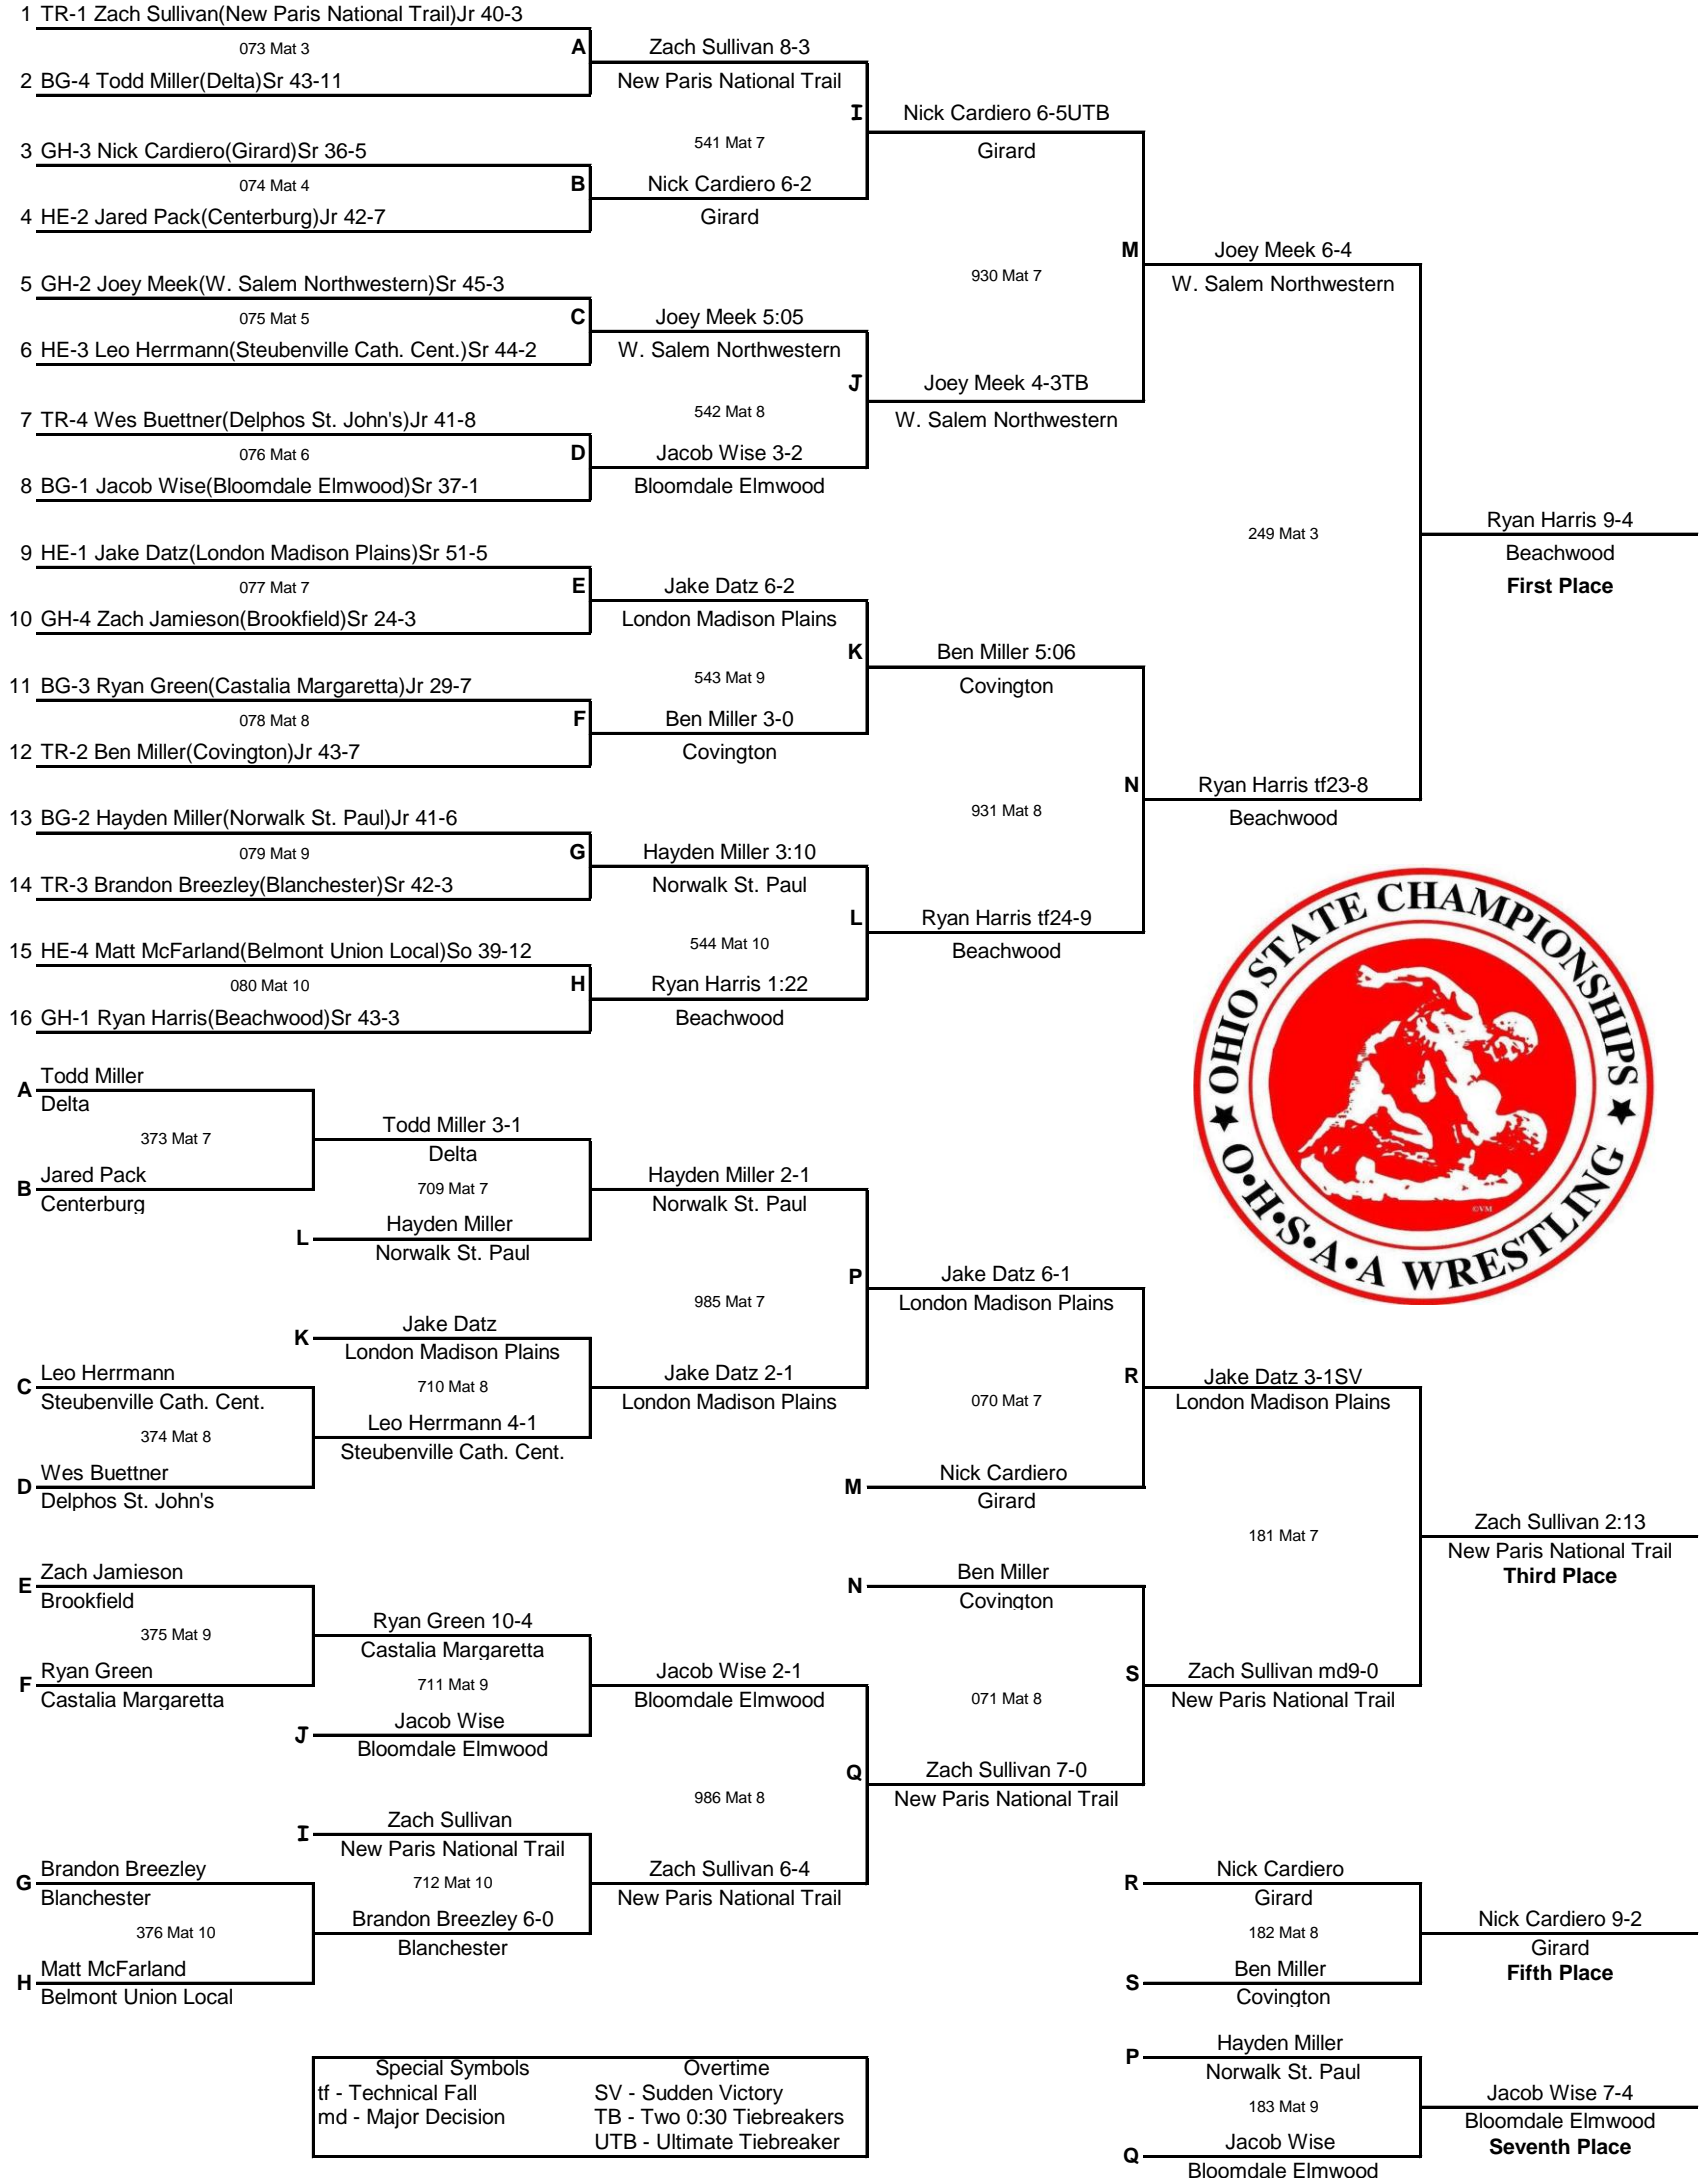

2014 Ohio High School Division III Individual State Wrestling Tournament

February 27 & 28, March 1, 2014

Site Codes

BG - Bowling Green   **GH - Garfield Heights**
HE-Heath   **TR-Troy**

170 lbs.