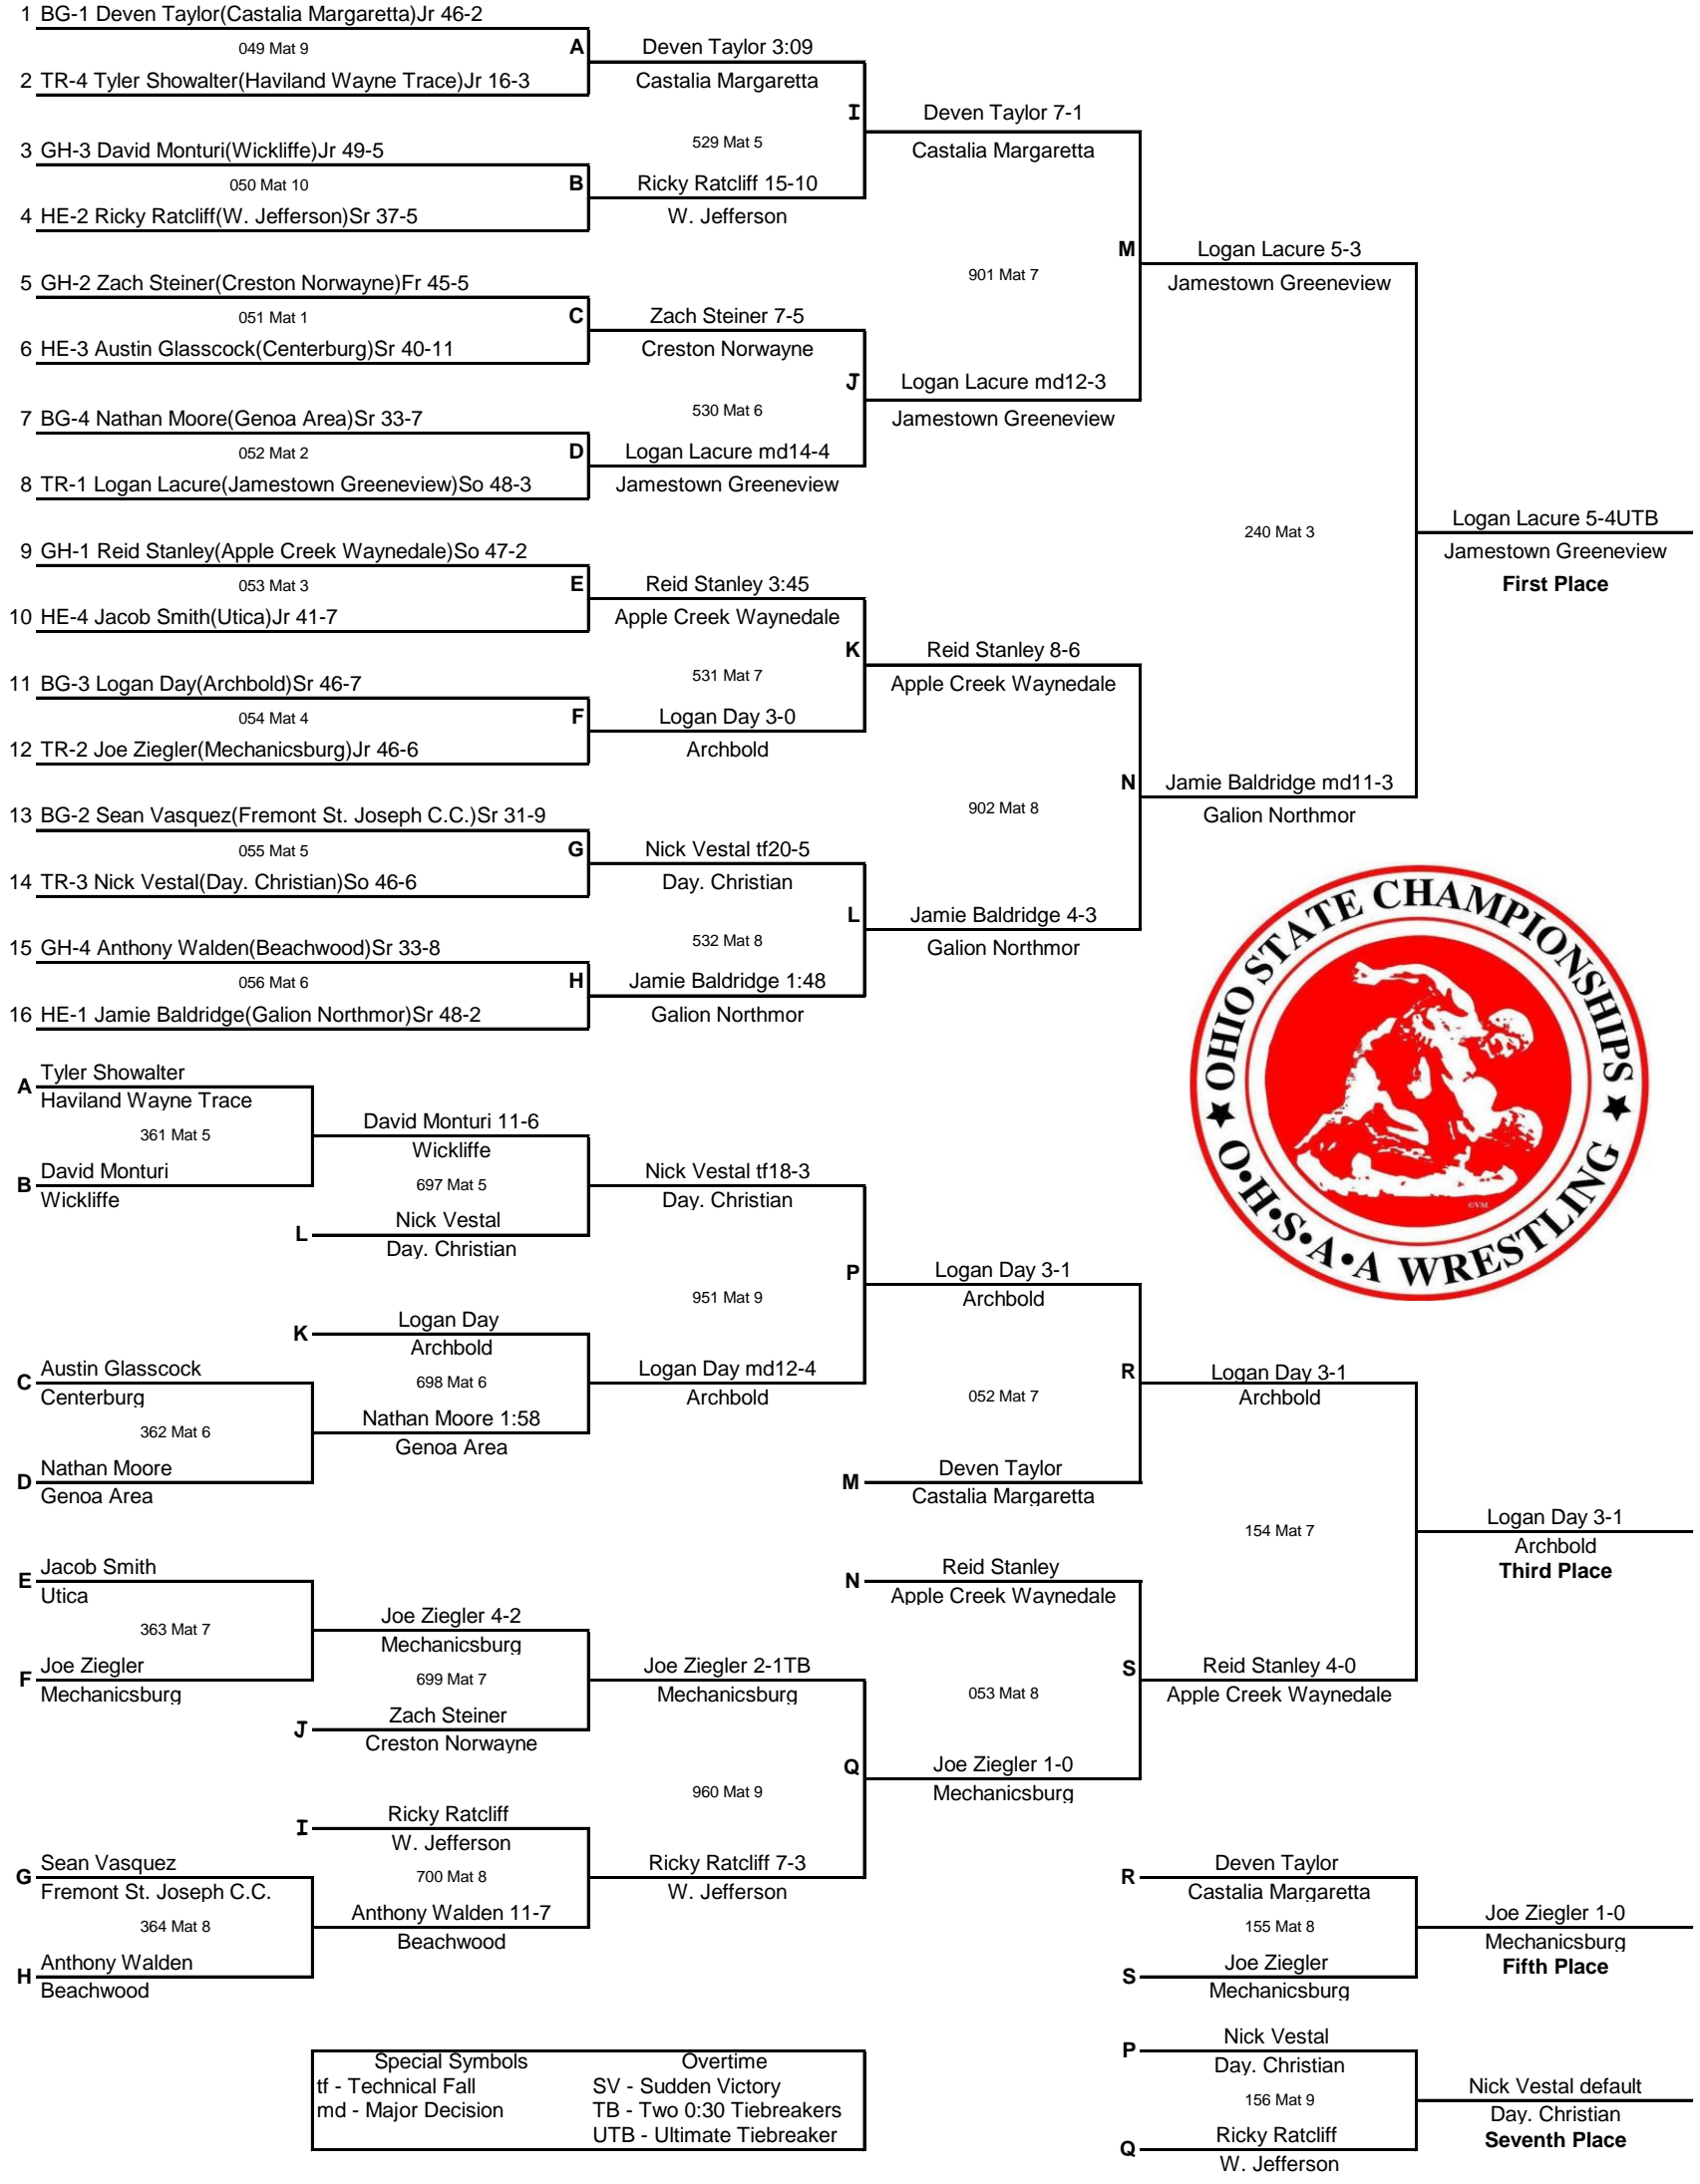

2014 Ohio High School Division III Individual State Wrestling Tournament

February 27 & 28, March 1, 2014

Site Codes

BG - Bowling Green   **GH - Garfield Heights**
HE-Heath   **TR-Troy**

145 lbs.

Special Symbols	Overtime
tf - Technical Fall	SV - Sudden Victory
md - Major Decision	TB - Two 0:30 Tiebreakers
	UTB - Ultimate Tiebreaker