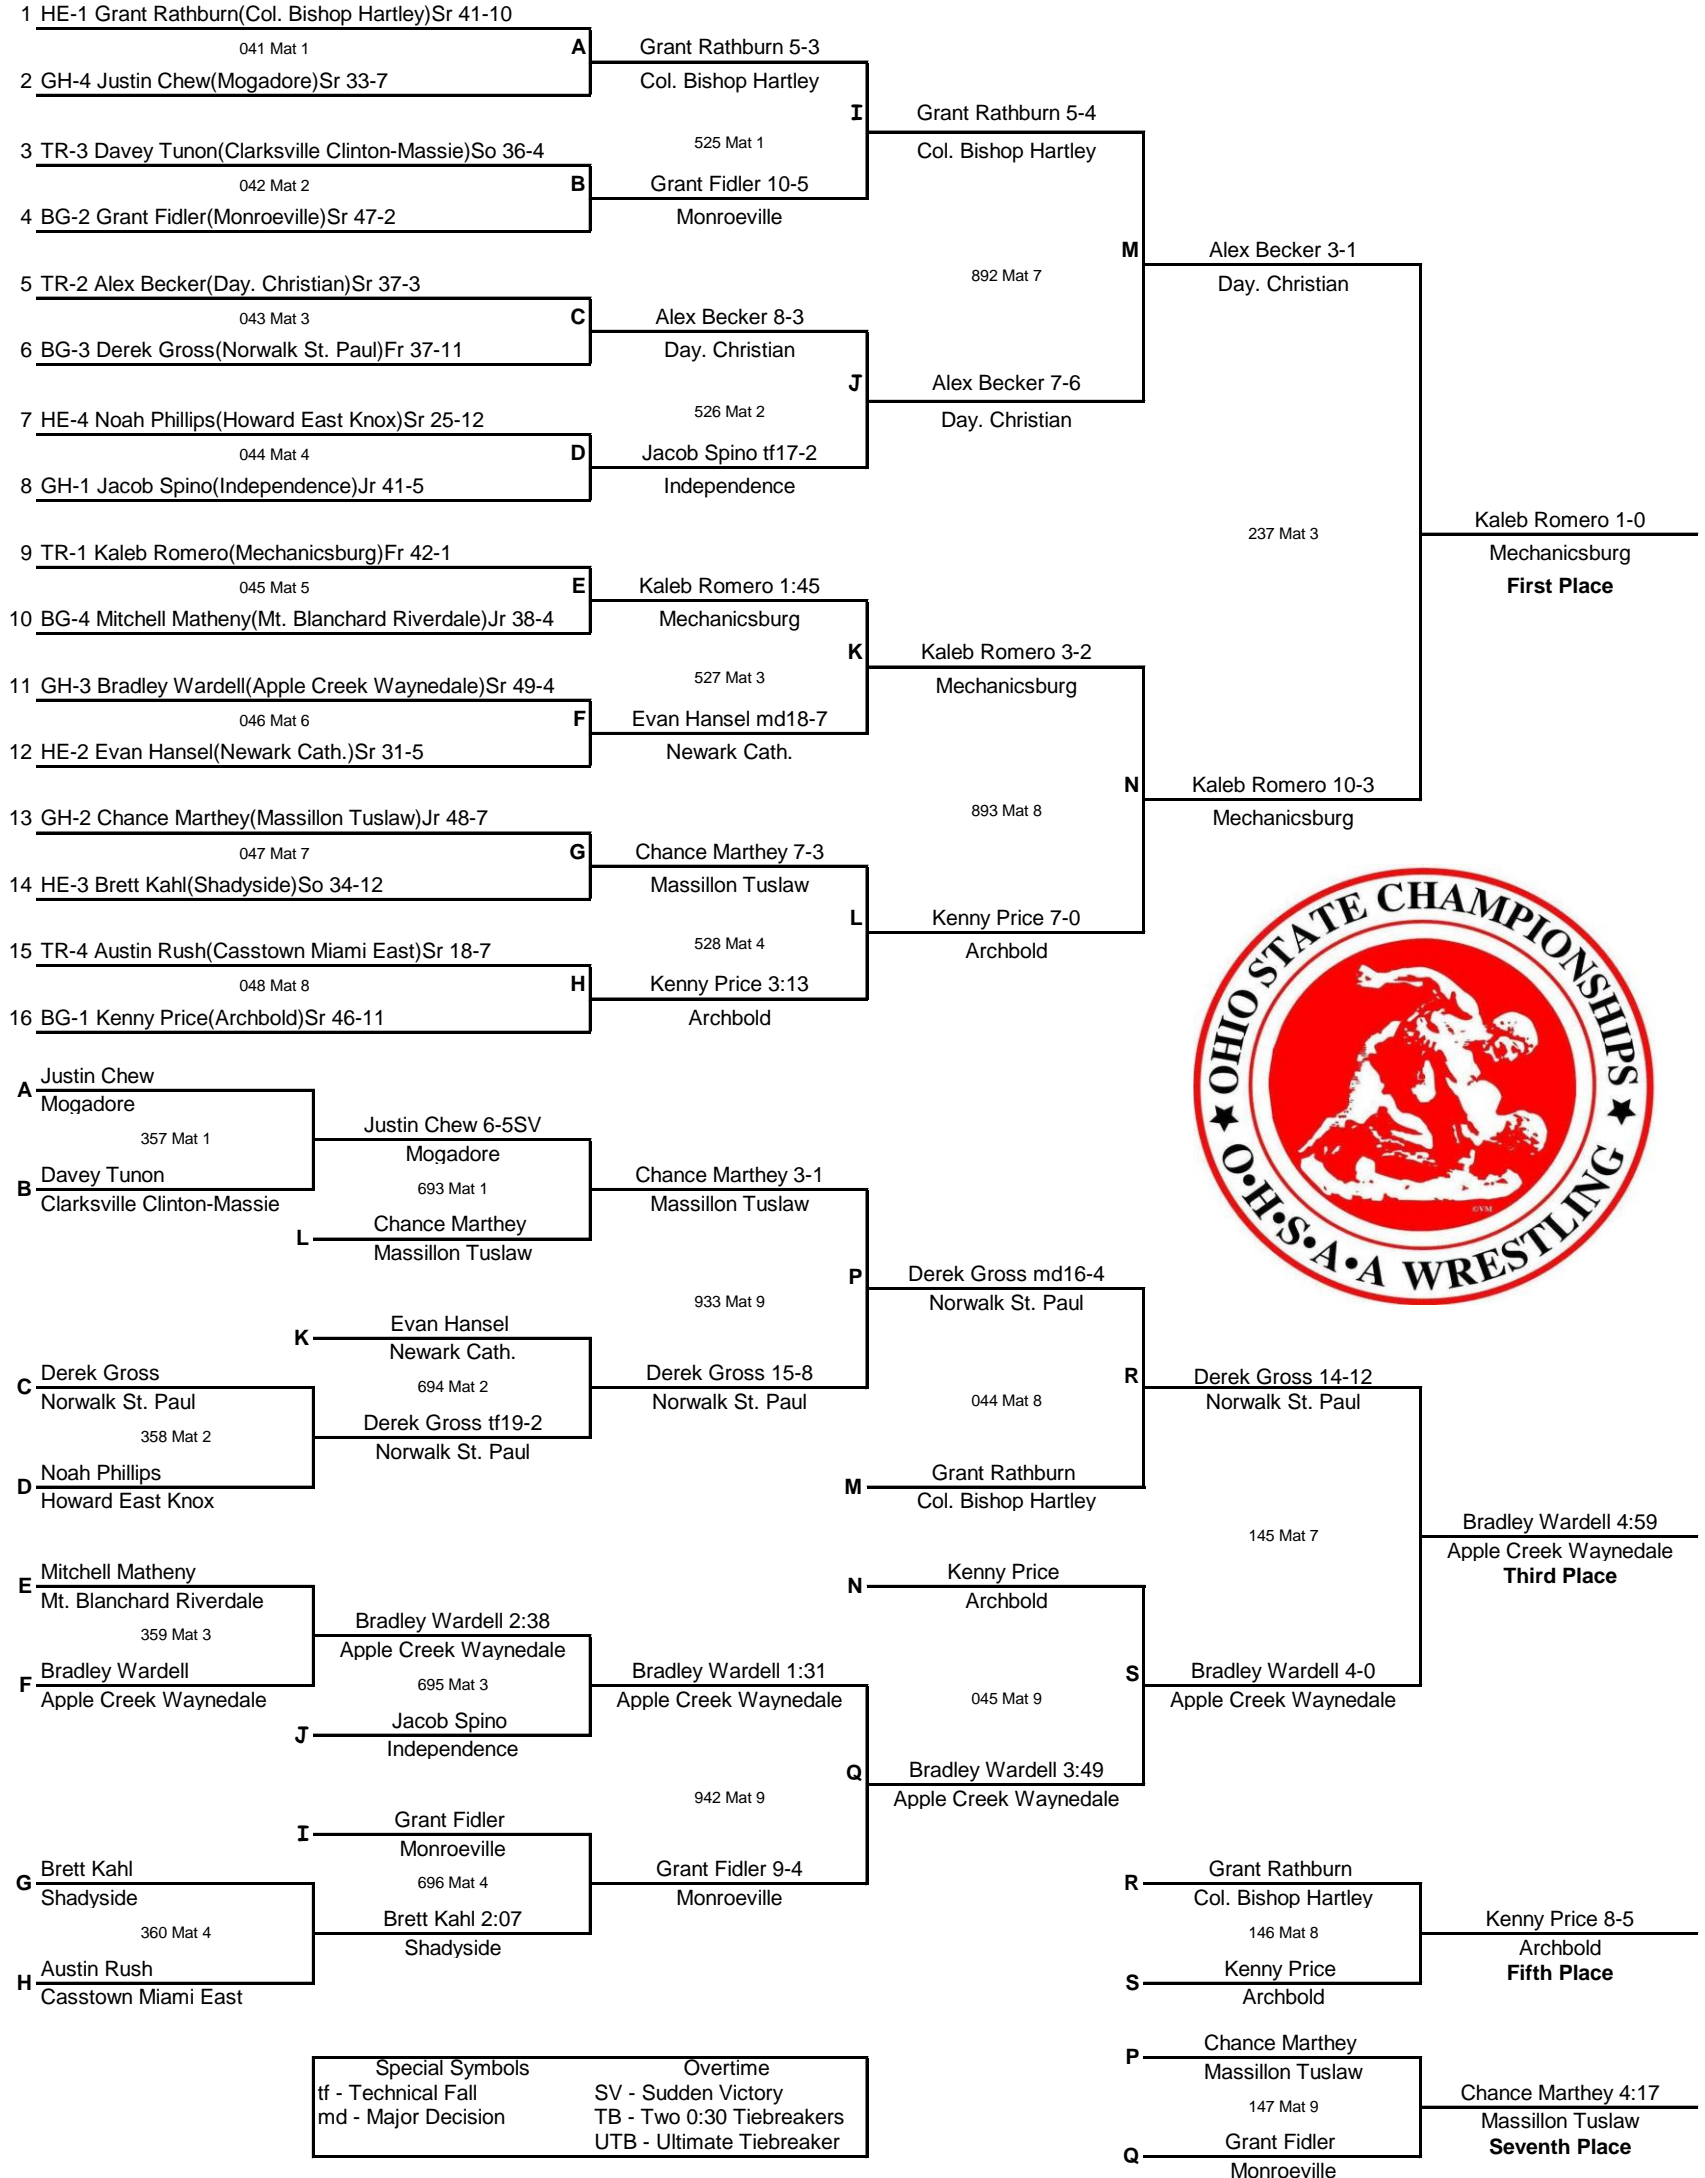

2014 Ohio High School Division III Individual State Wrestling Tournament

February 27 & 28, March 1, 2014

Site Codes

BG - Bowling Green   GH - Garfield Heights
HE-Heath   TR-Troy

138 lbs.

Special Symbols	Overtime
tf - Technical Fall	SV - Sudden Victory
md - Major Decision	TB - Two 0:30 Tiebreakers
	UTB - Ultimate Tiebreaker