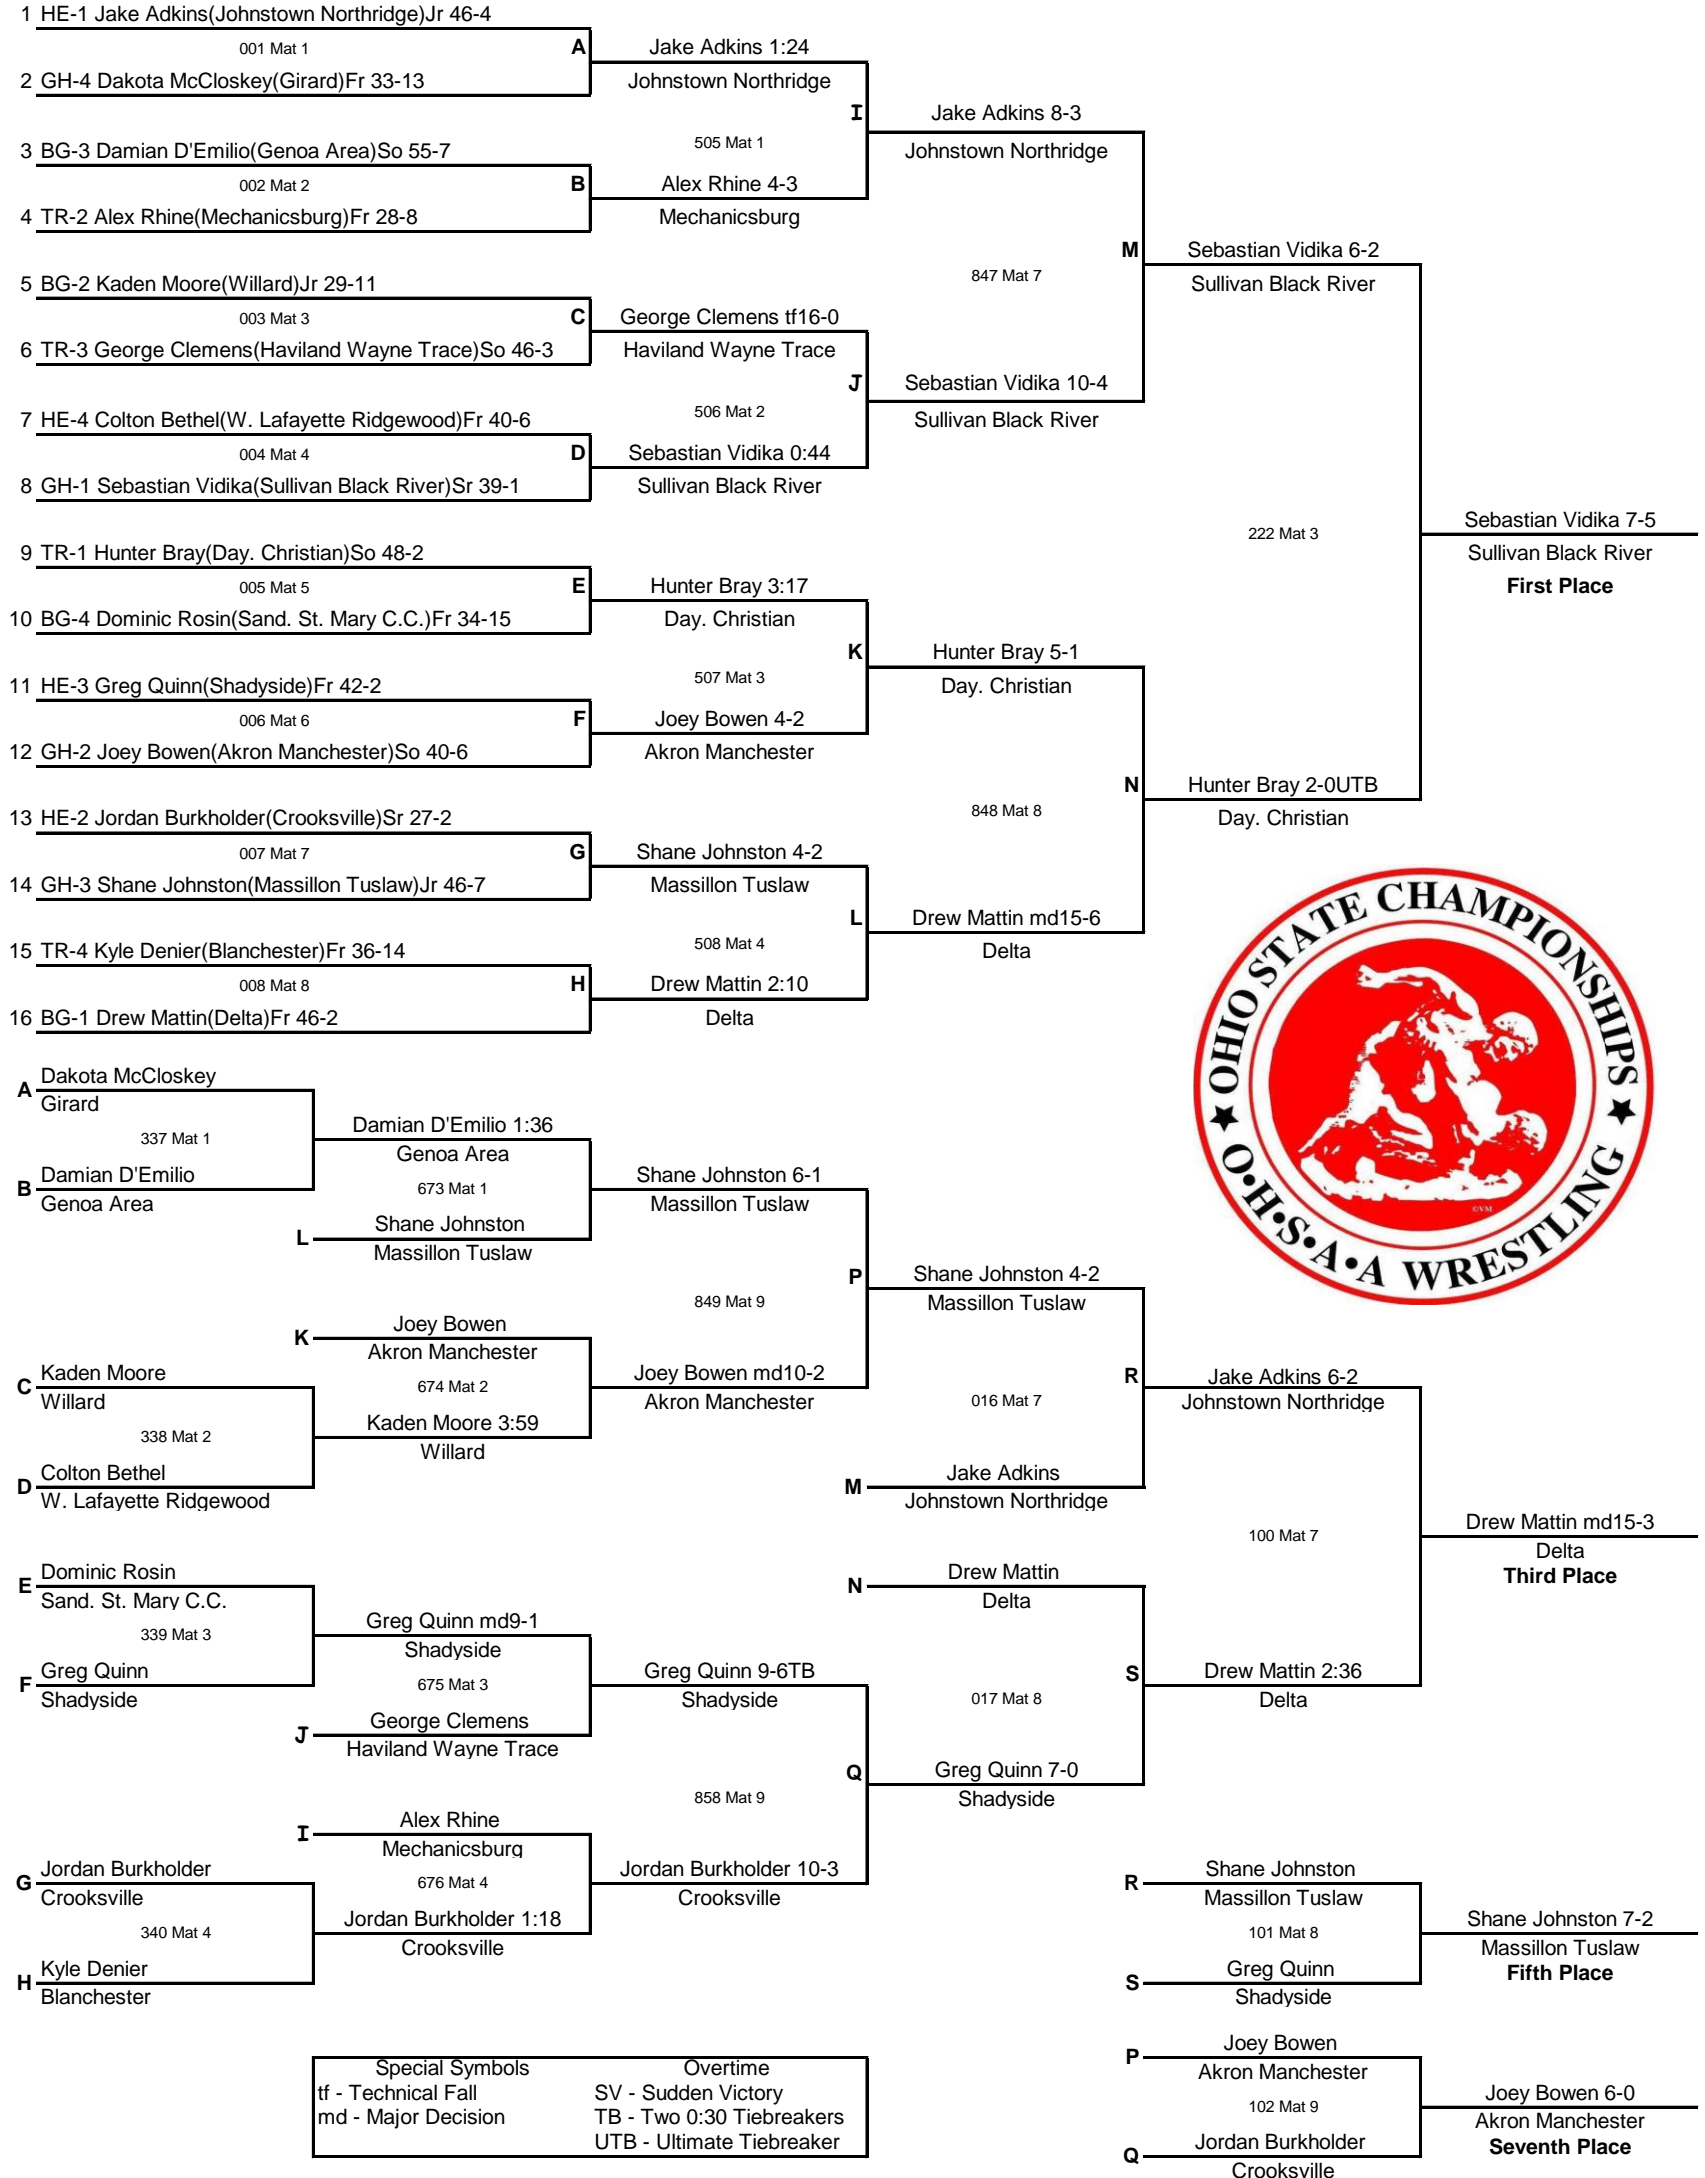

2014 Ohio High School Division III Individual State Wrestling Tournament

February 27 & 28, March 1, 2014

Site Codes

BG - Bowling Green   **GH - Garfield Heights**
HE-Heath   **TR-Troy**

106 lbs.

Special Symbols	Overtime
tf - Technical Fall	SV - Sudden Victory
md - Major Decision	TB - Two 0:30 Tiebreakers
	UTB - Ultimate Tiebreaker