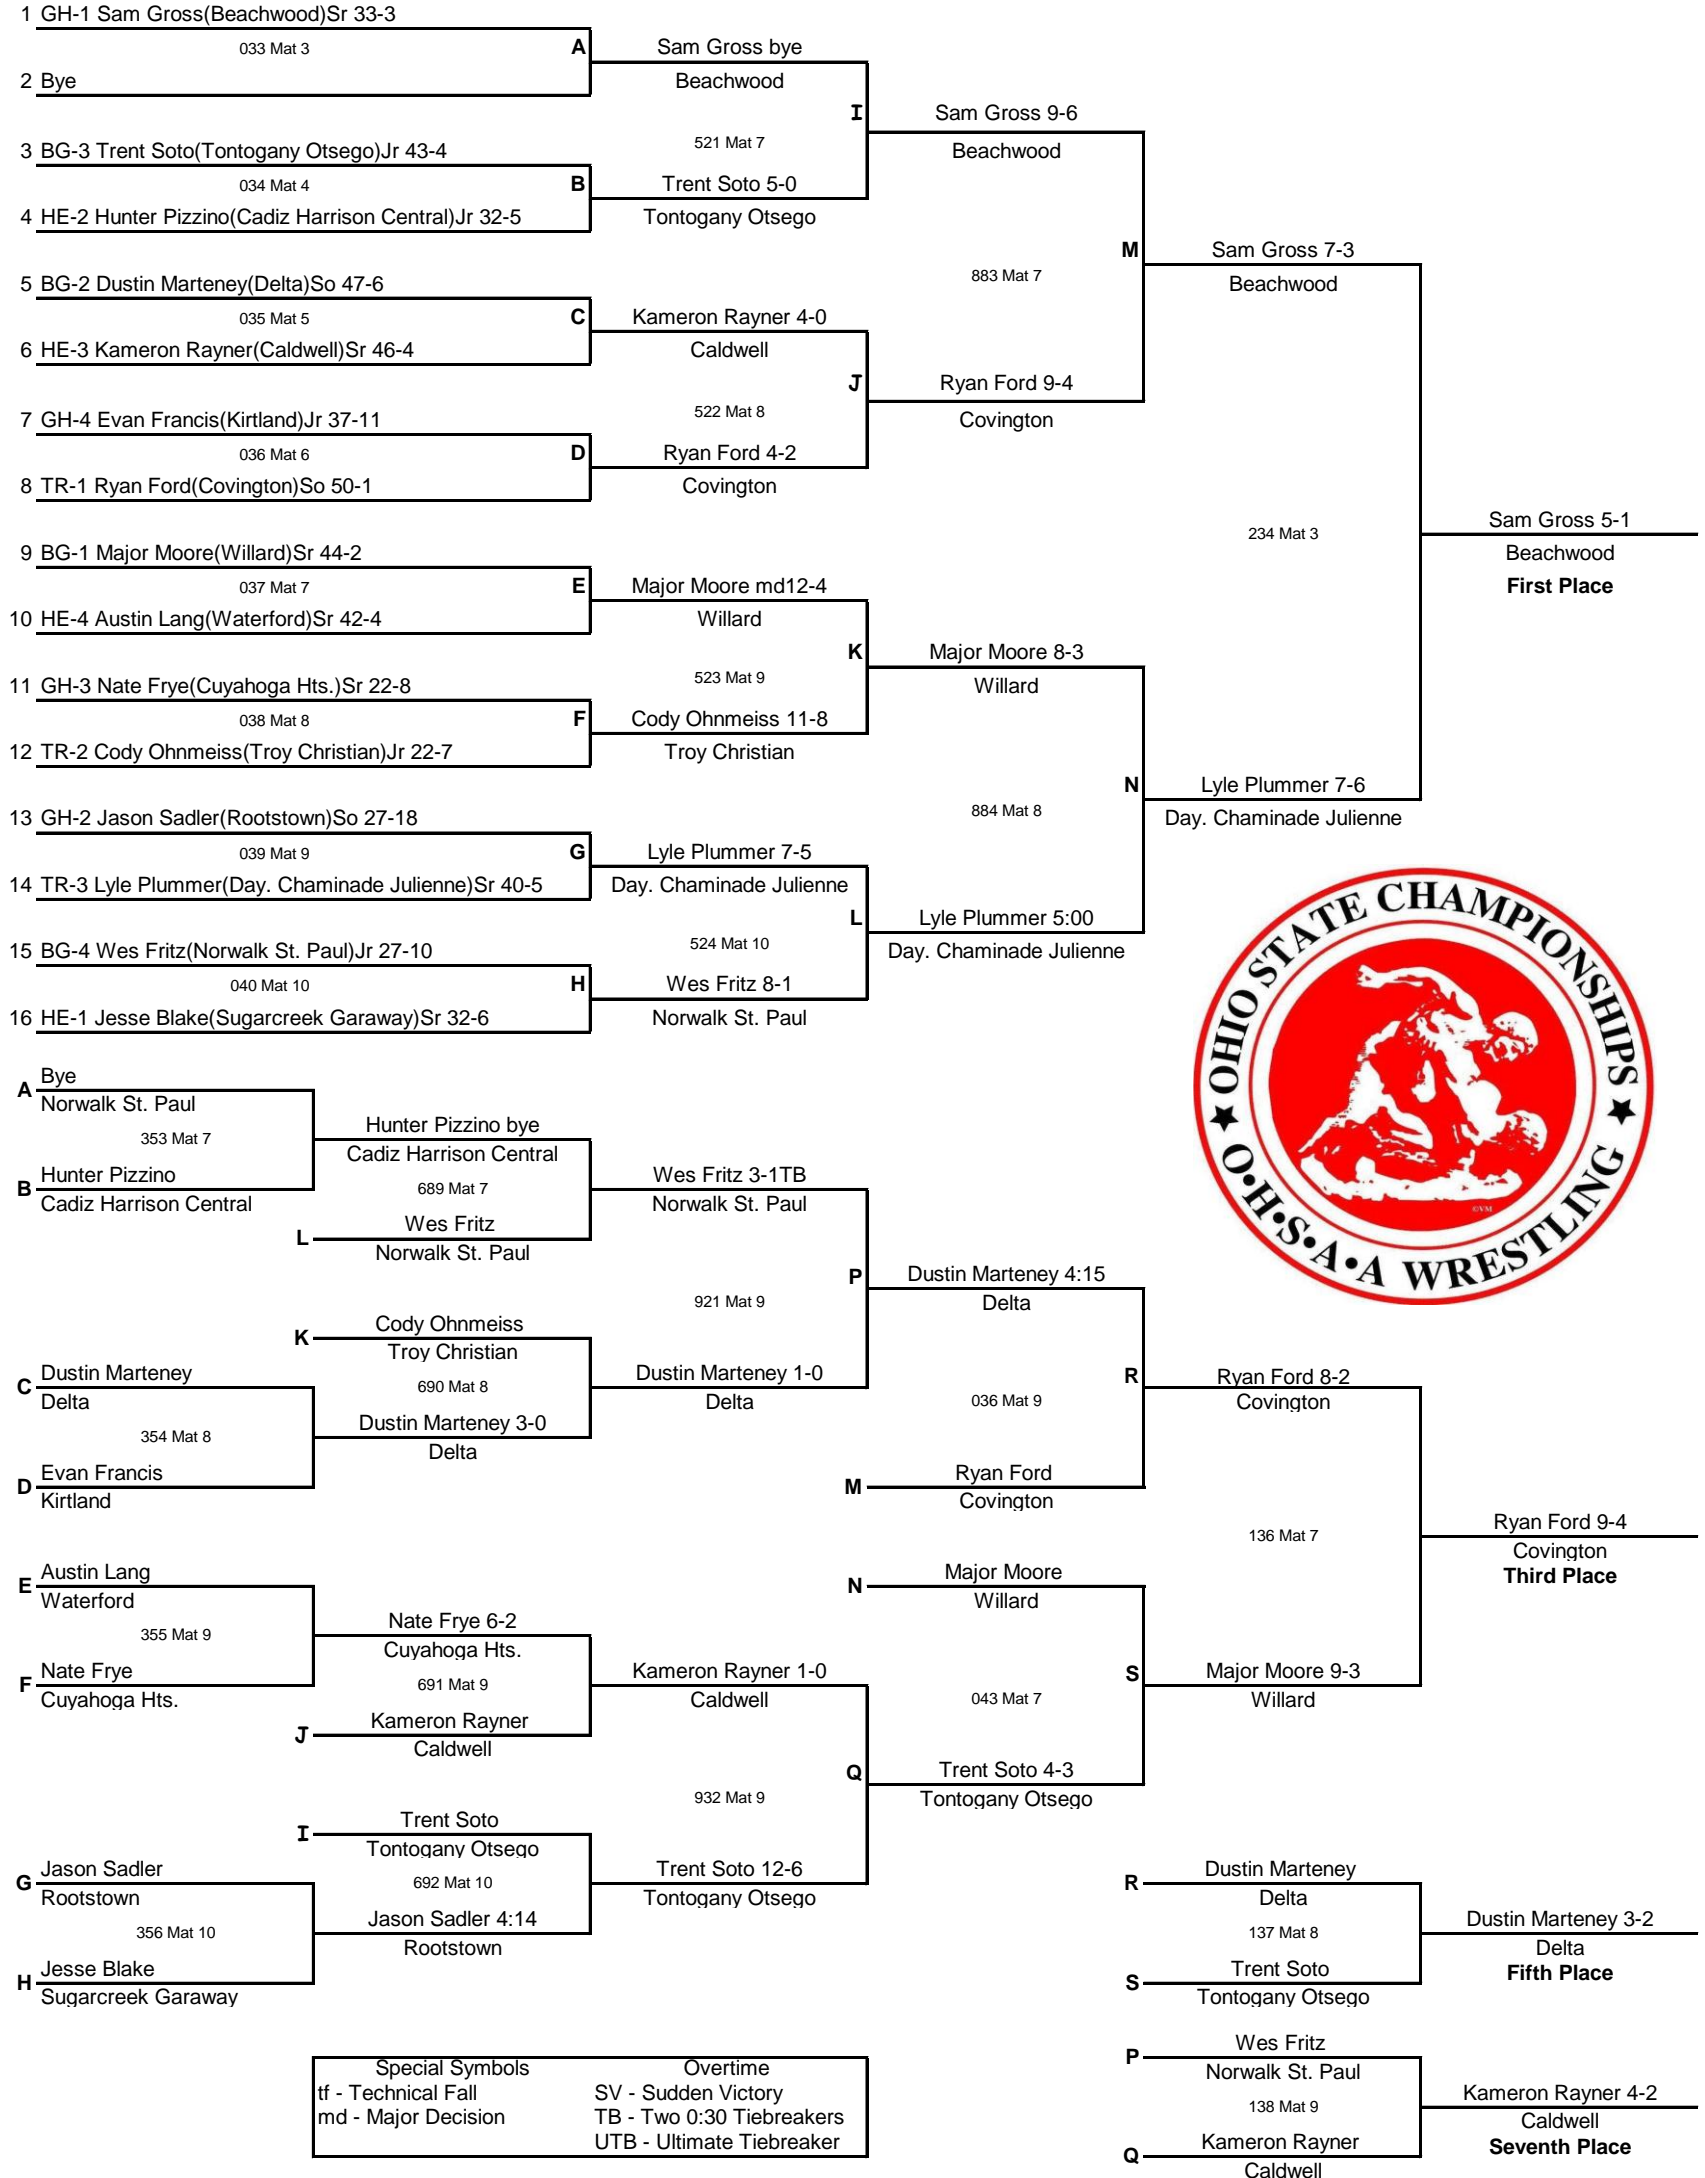

2014 Ohio High School Division III Individual State Wrestling Tournament

February 27 & 28, March 1, 2014

Site Codes

BG - Bowling Green   GH - Garfield Heights
HE-Heath   TR-Troy

132 lbs.

Special Symbols	Overtime
tf - Technical Fall	SV - Sudden Victory
md - Major Decision	TB - Two 0:30 Tiebreakers
	UTB - Ultimate Tiebreaker