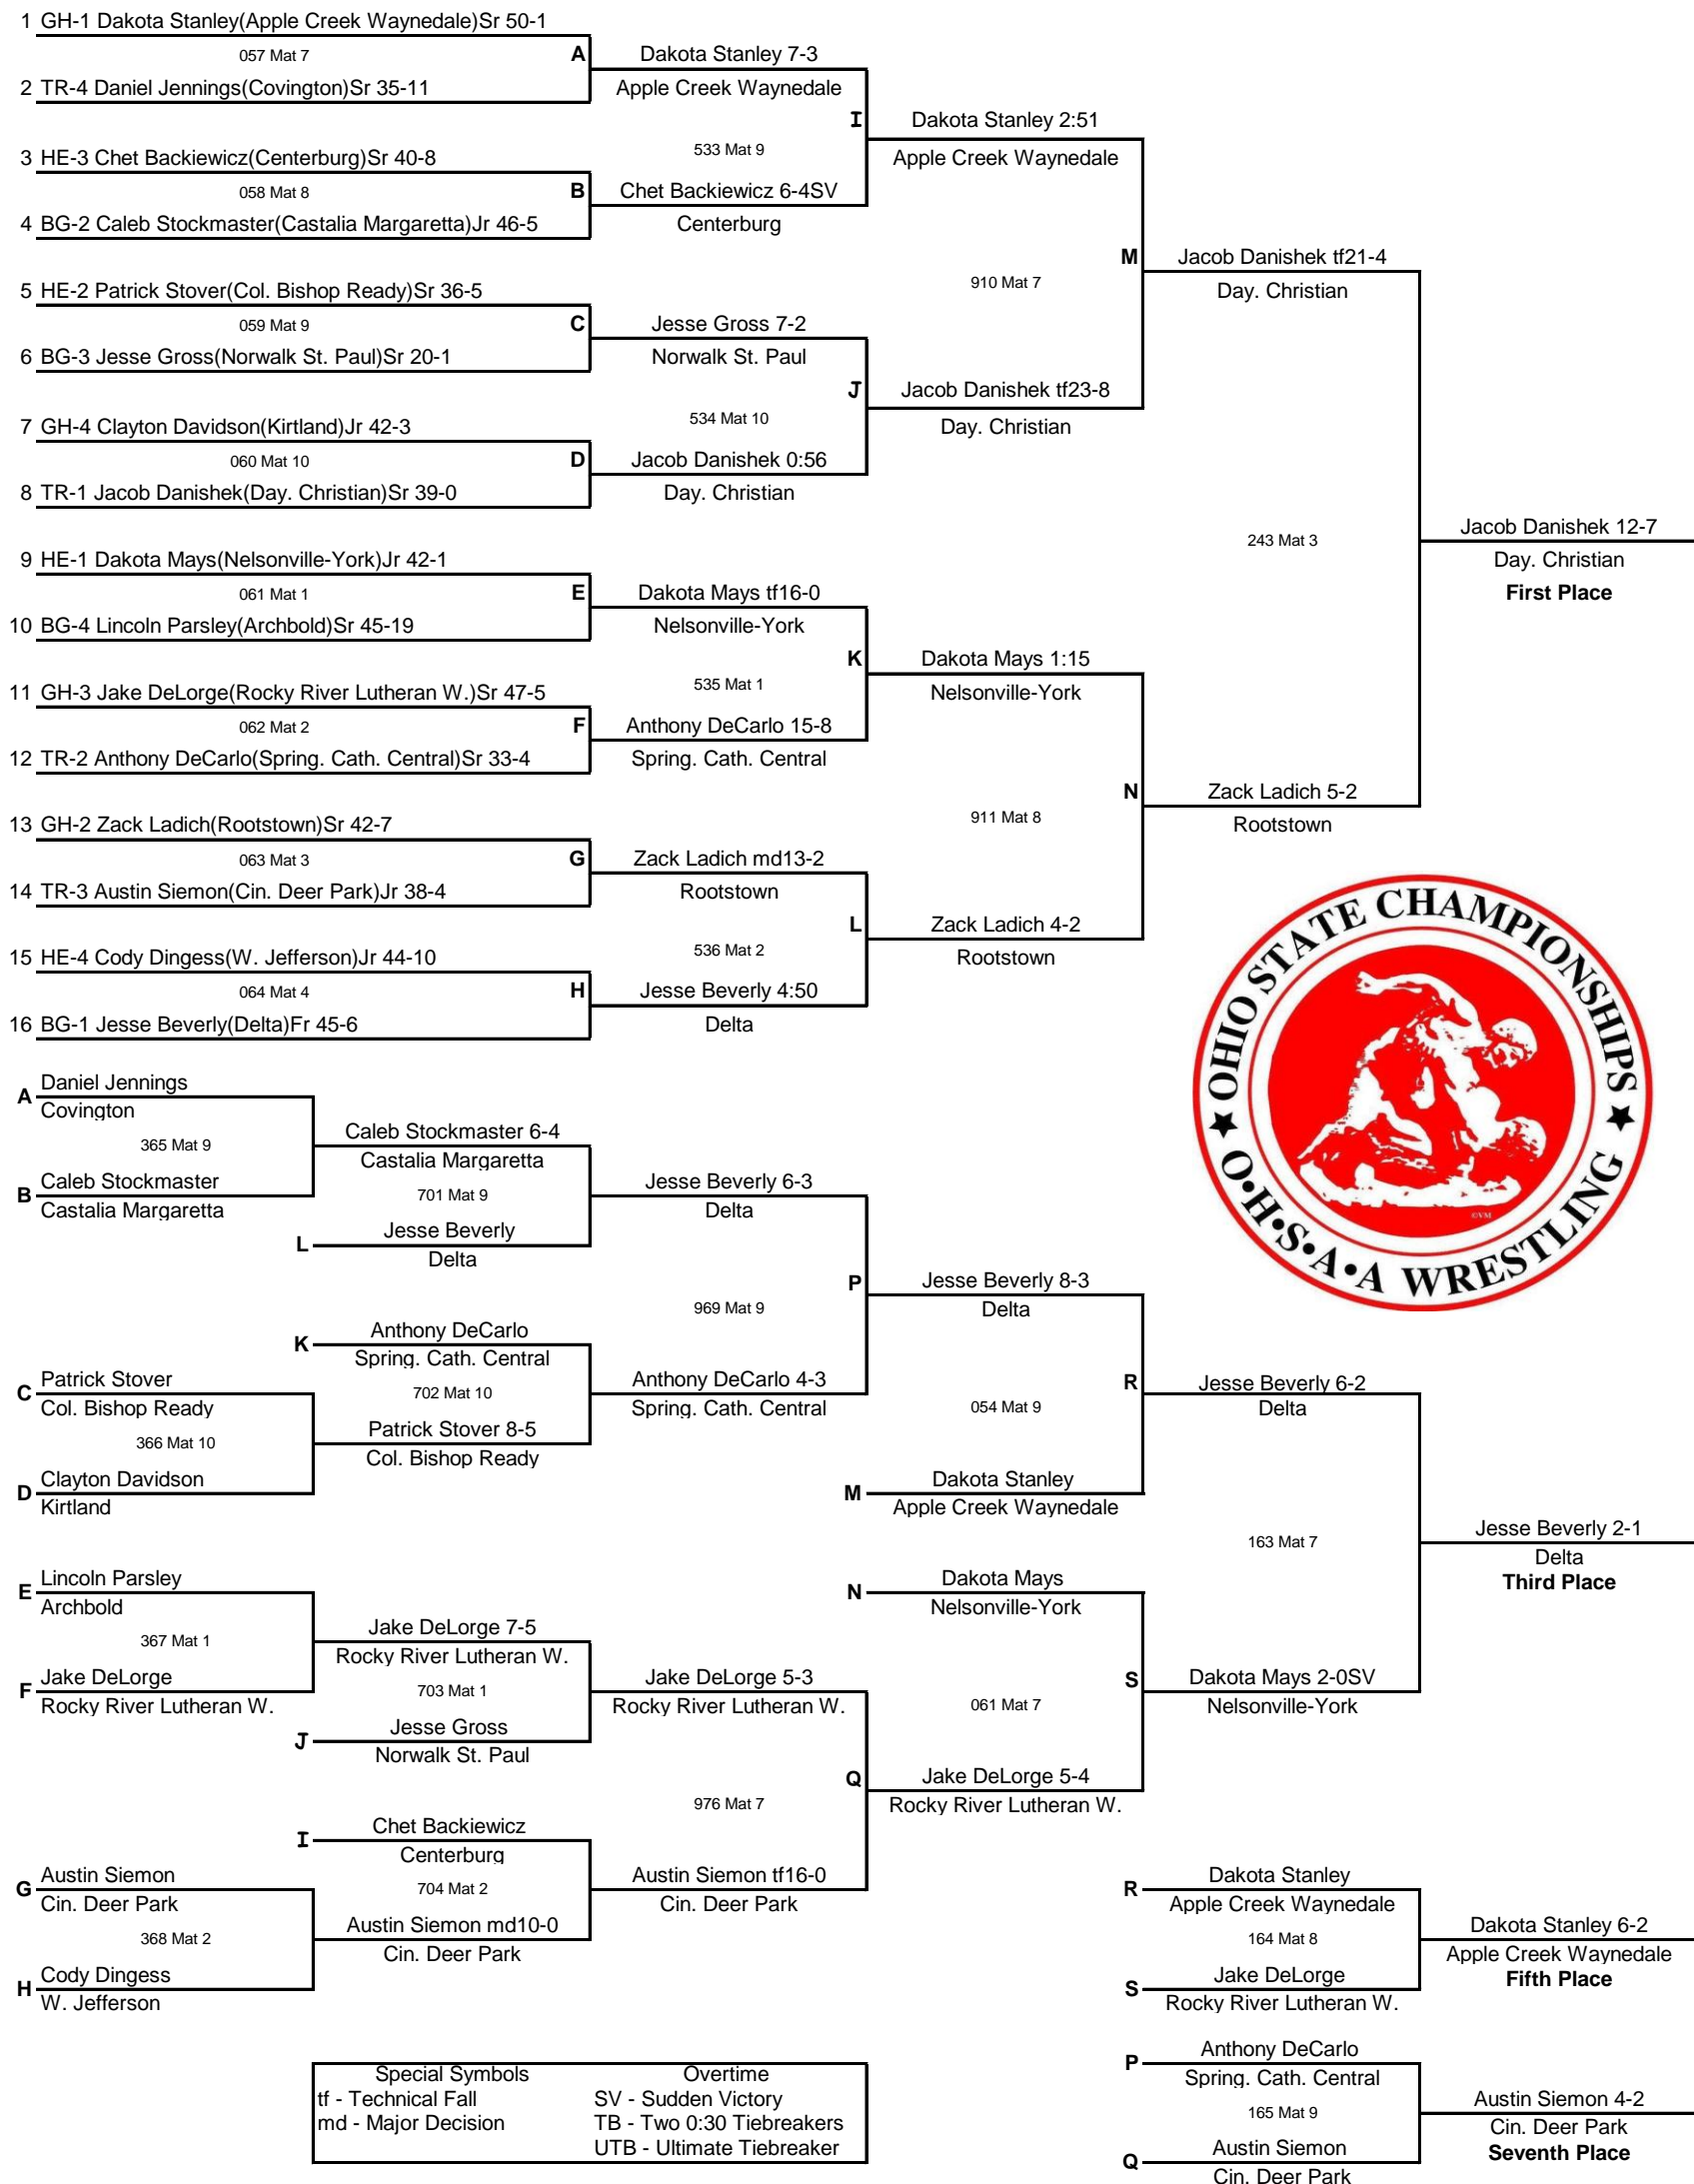

2014 Ohio High School Division III Individual State Wrestling Tournament

February 27 & 28, March 1, 2014

Site Codes

BG - Bowling Green   GH - Garfield Heights
HE-Heath   TR-Troy

152 lbs.