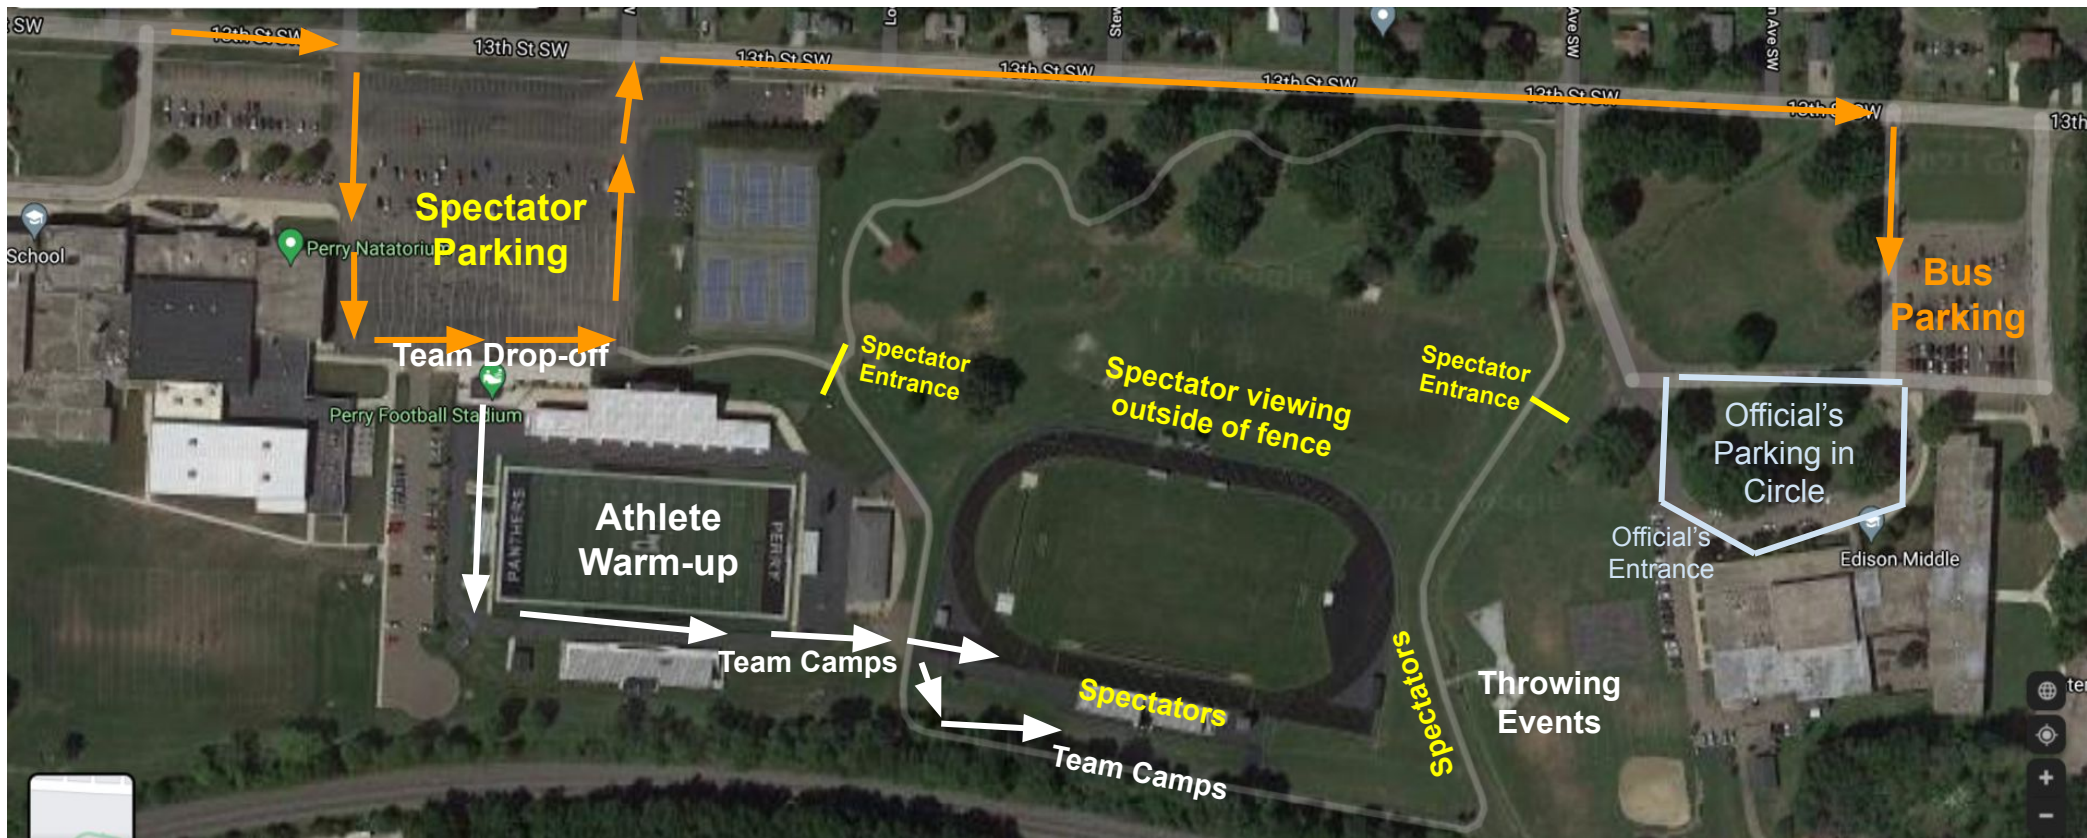

2021 Division III Regional Track Championships

Map - Perry High School

Key:

Buses - Please drop off athletes using the 13th St. parking lot entrance to PHS. Follow the orange arrows on this map to park at Edison Middle School in the bus parking lot.

Athletes - Please set up team camps on the grass inside of the football stadium or behind the main bleachers outside of the track stadium fence. Use the football field for warm-ups.

Officials - Please park in the roundabout outside of Edison Middle School. Enter the meet near the Perry Board Office. Please report to the timing booth for more information regarding your assignment.

Spectators - Please park in the main parking lot for PHS. Main Entrance will be near the tennis courts; throws entrance is near the lone tree to the side of Edison Middle School. Spectators may view the meet from the stands or outside of the fence. Throws may be viewed behind the walking track near the throws area.