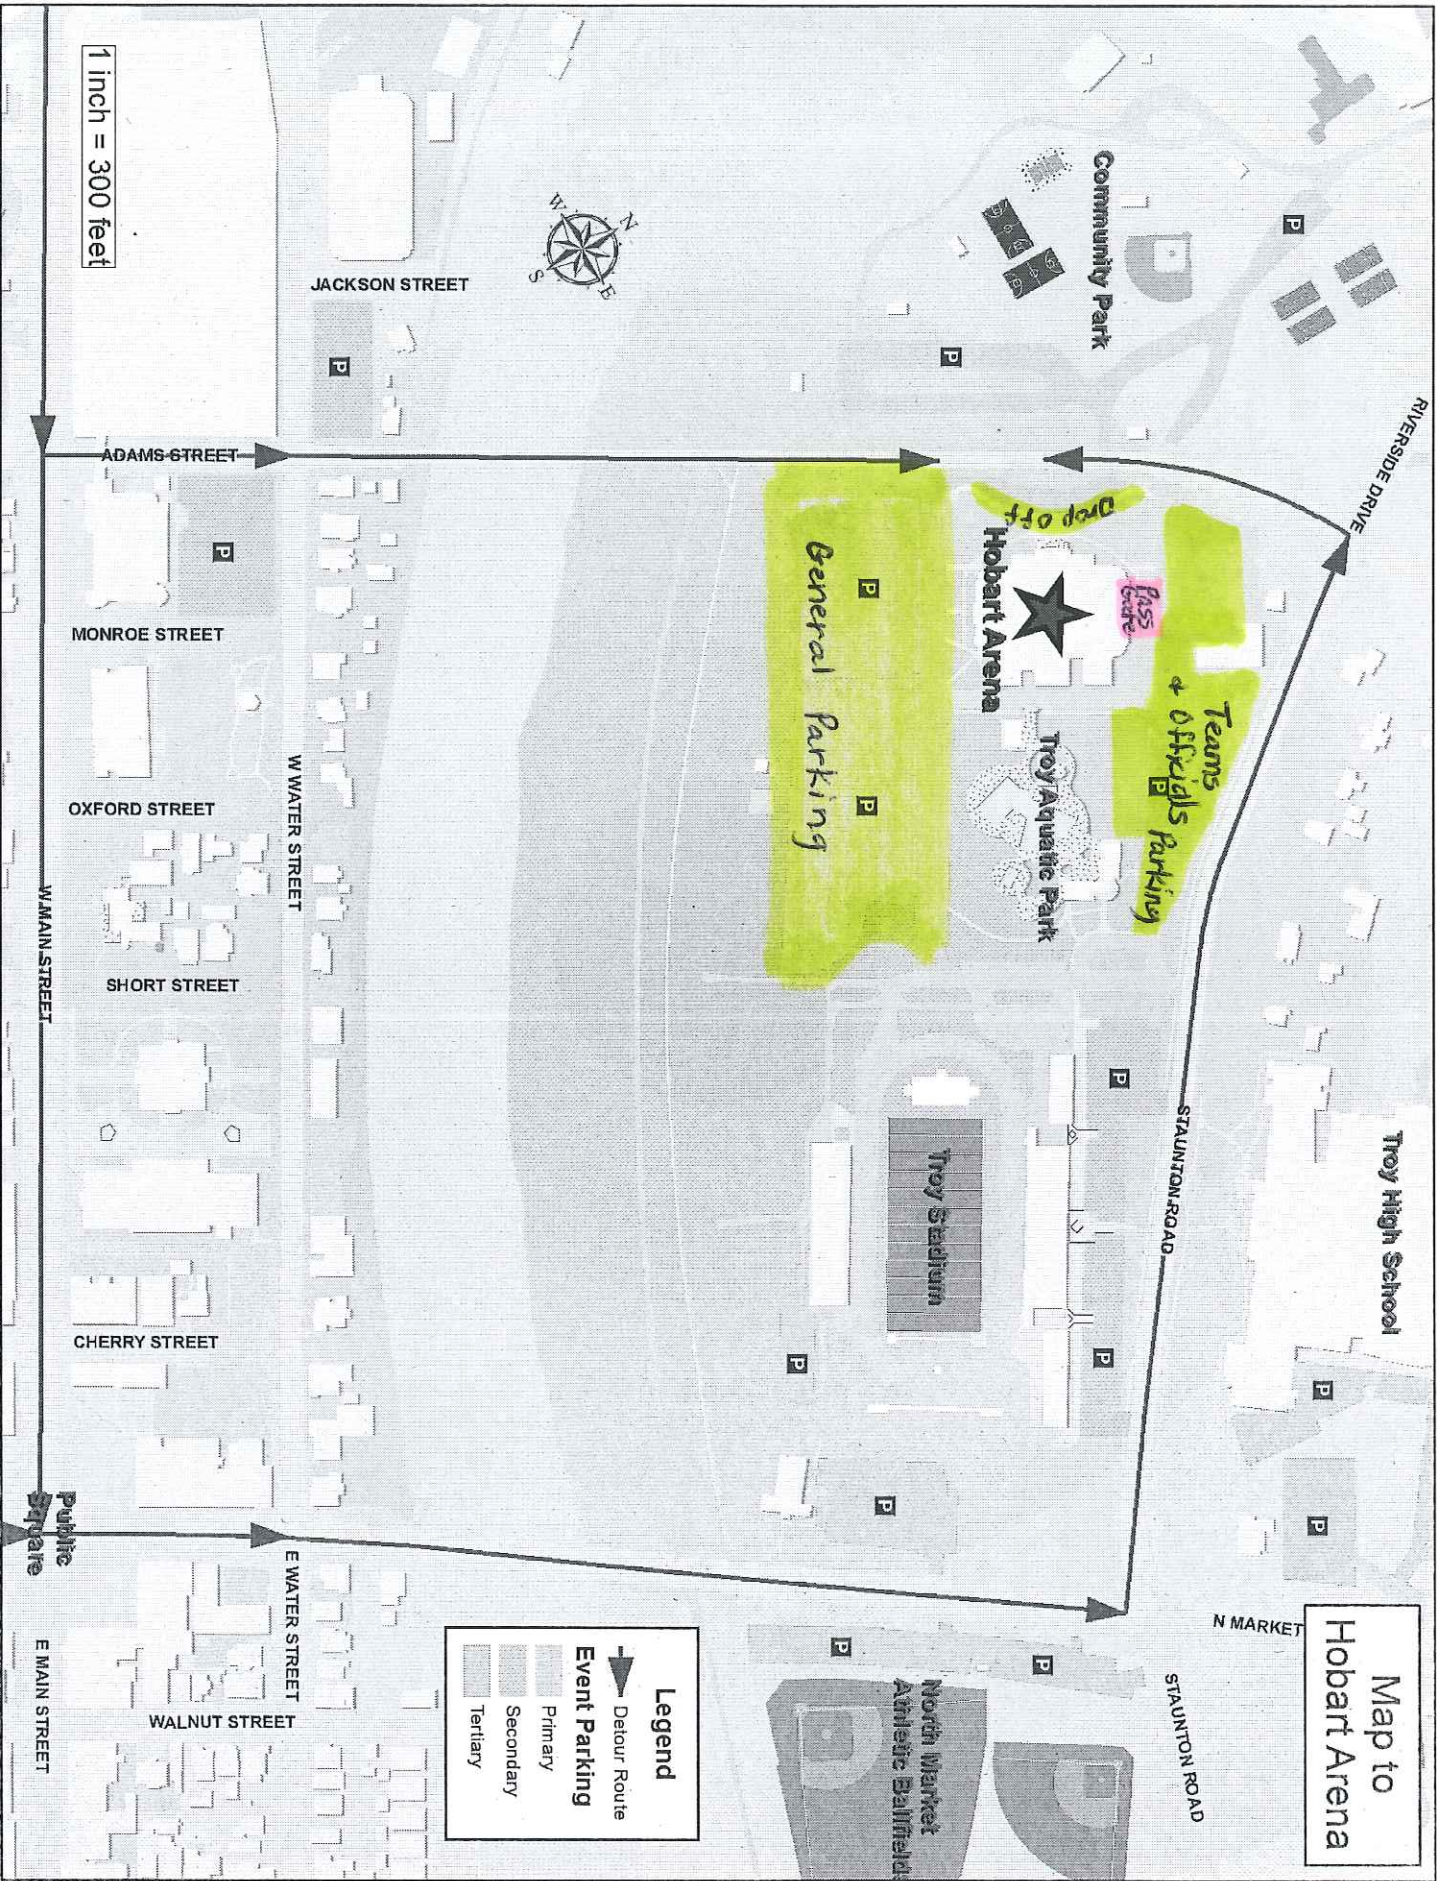

# Map to Hobart Arena

1 inch = 300 feet

**Legend**

-  Detour Route
- Event Parking**
-  Primary
-  Secondary
-  Tertiary

ADAMS STREET

MONROE STREET

OXFORD STREET

SHORT STREET

CHERRY STREET

WALNUT STREET

W WATER STREET

E WATER STREET

W MAIN STREET

Pukite Square

E MAIN STREET

JACKSON STREET

Community Park

Hobart Arena

Troy Aquatic Park

Troy Stadium

North Market Athletic Ballfield

RIVERSIDE DRIVE

STAUNTON ROAD

STAUNTON ROAD

Troy High School

N MARKET

General Parking

Teams + Officials Parking

Drop Off

Pass Gate

Pass Gate

Spectator Entrance