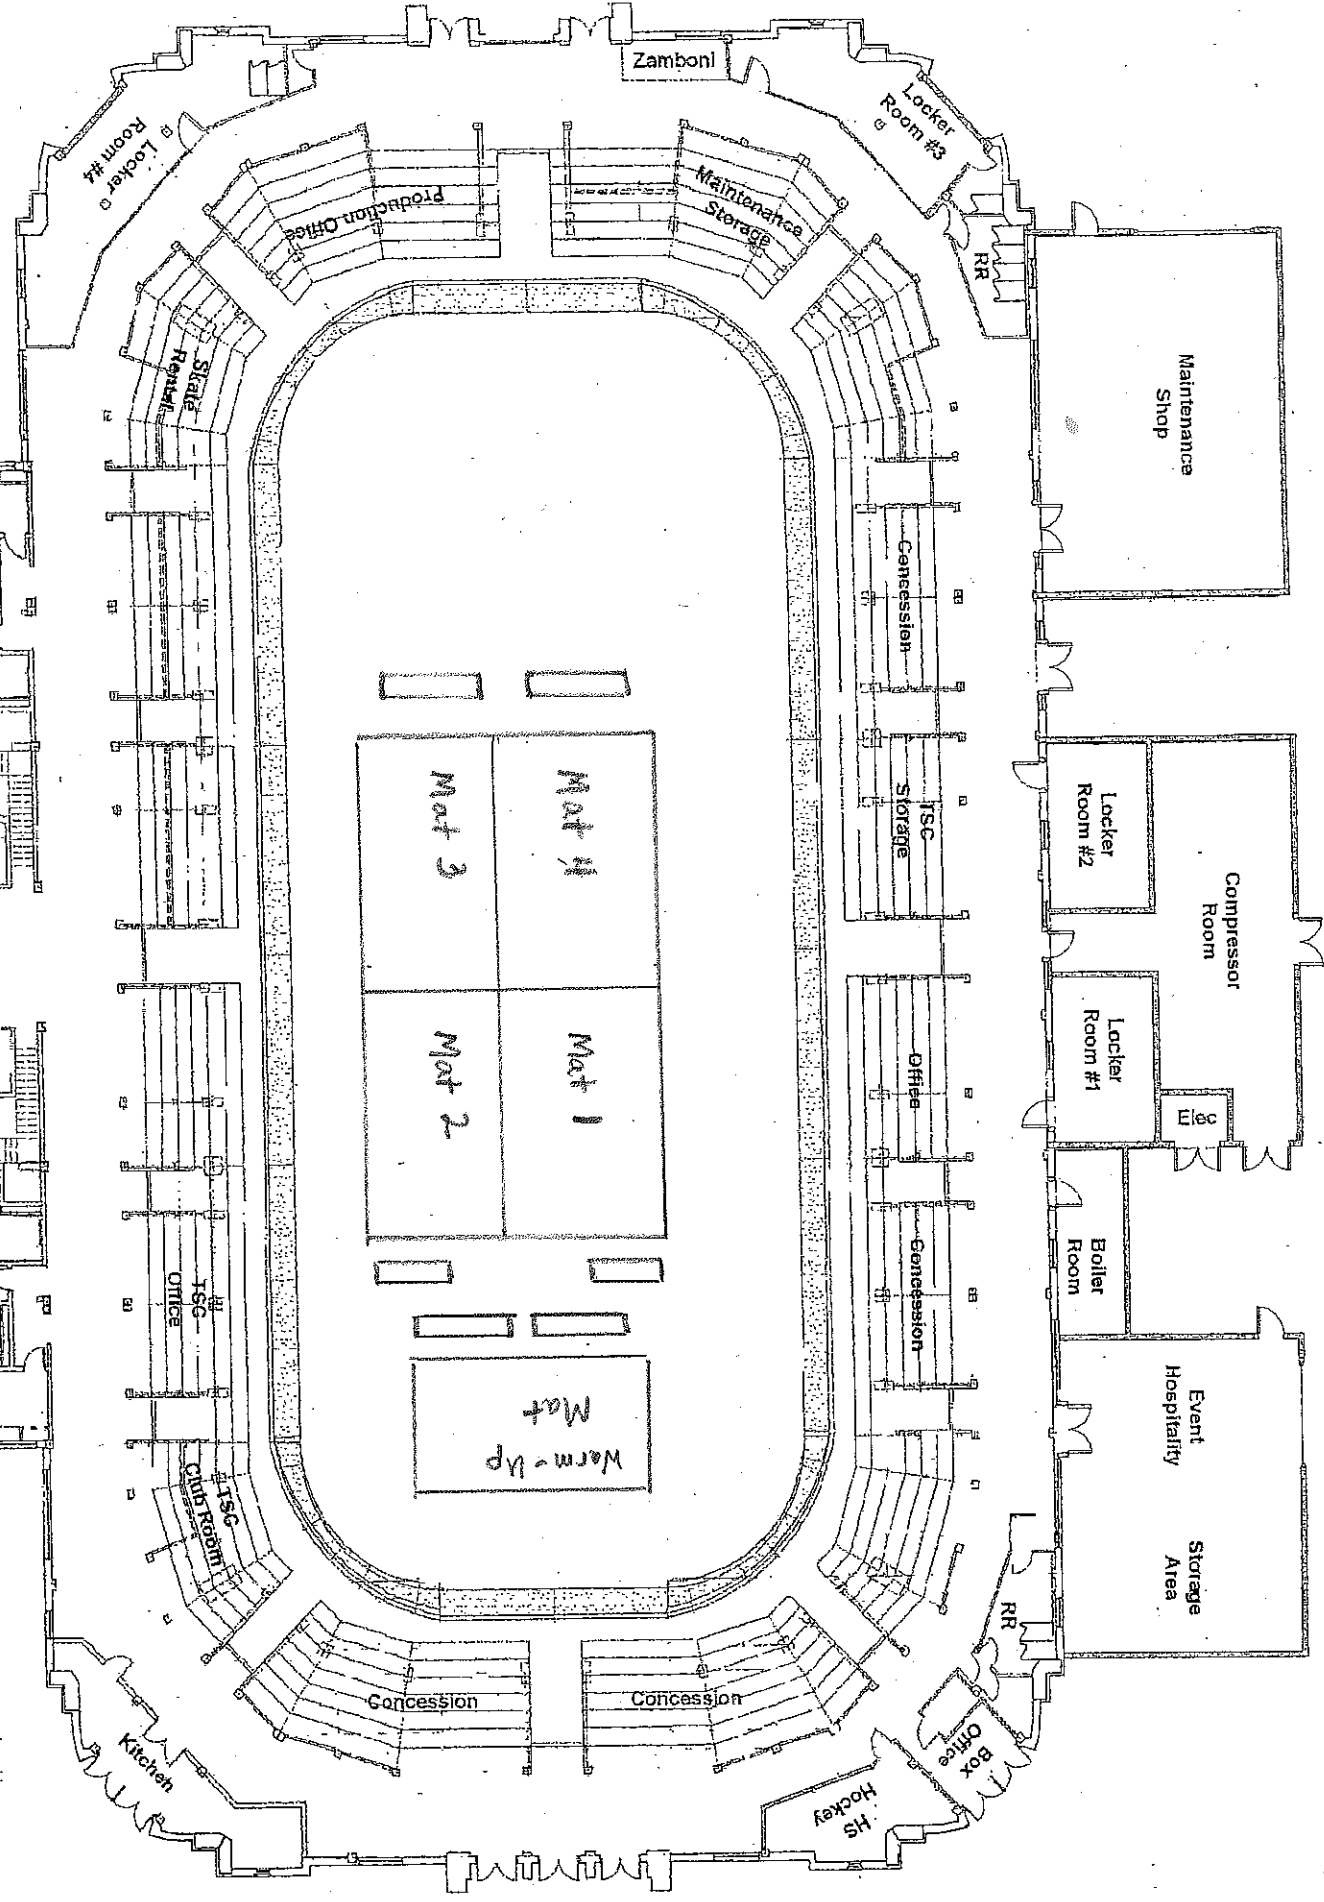

Pass Gate

Spectator Entrance