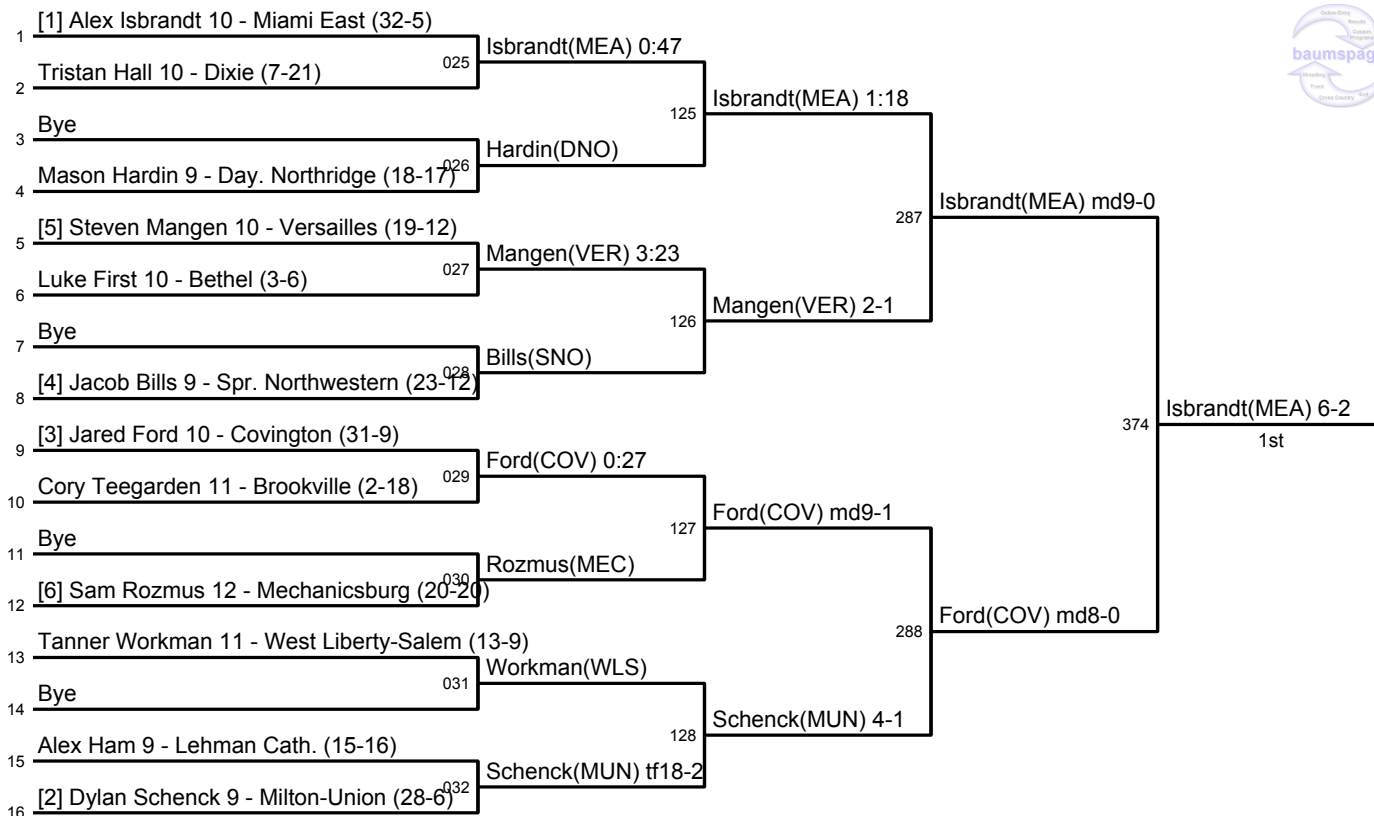

Sect. Tournament: Div. III - Lehman Catholic

February 19 - 20, 2016

Sect. Tournament: Div. III - Lehman Catholic
February 19 - 20, 2016

Sect. Tournament: Div. III - Lehman Catholic
February 19 - 20, 2016