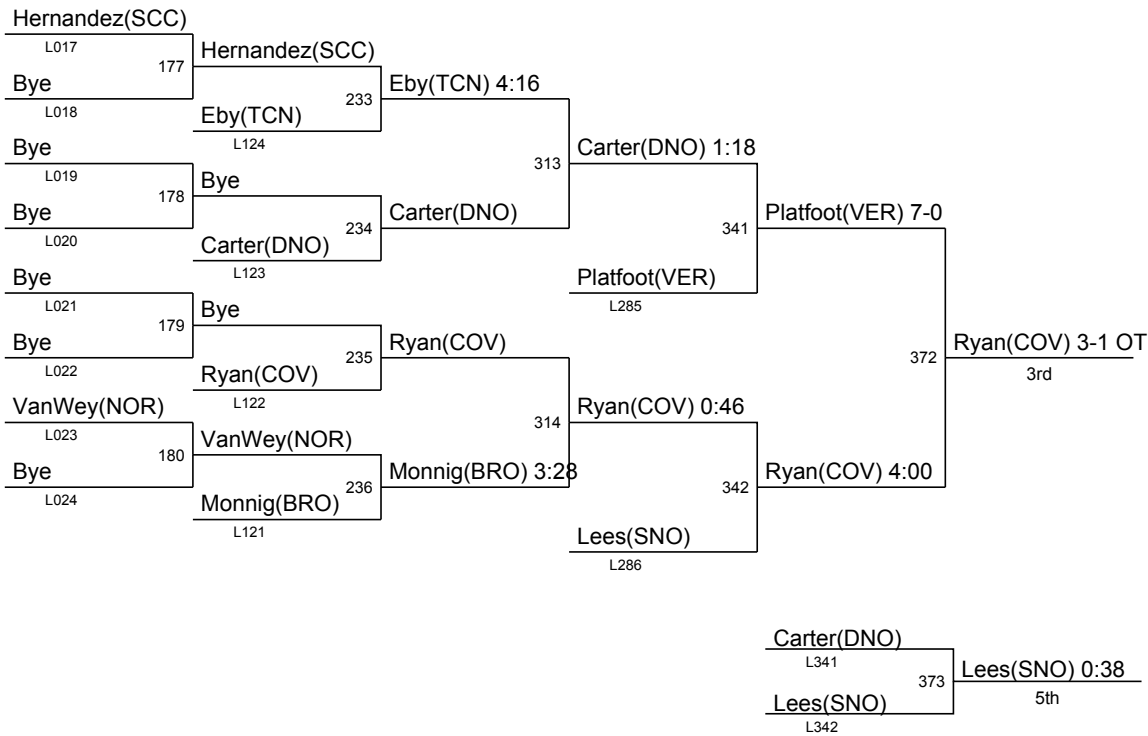

Sect. Tournament: Div. III - Lehman Catholic

February 19 - 20, 2016

Sect. Tournament: Div. III - Lehman Catholic
February 19 - 20, 2016

Sect. Tournament: Div. III - Lehman Catholic
February 19 - 20, 2016