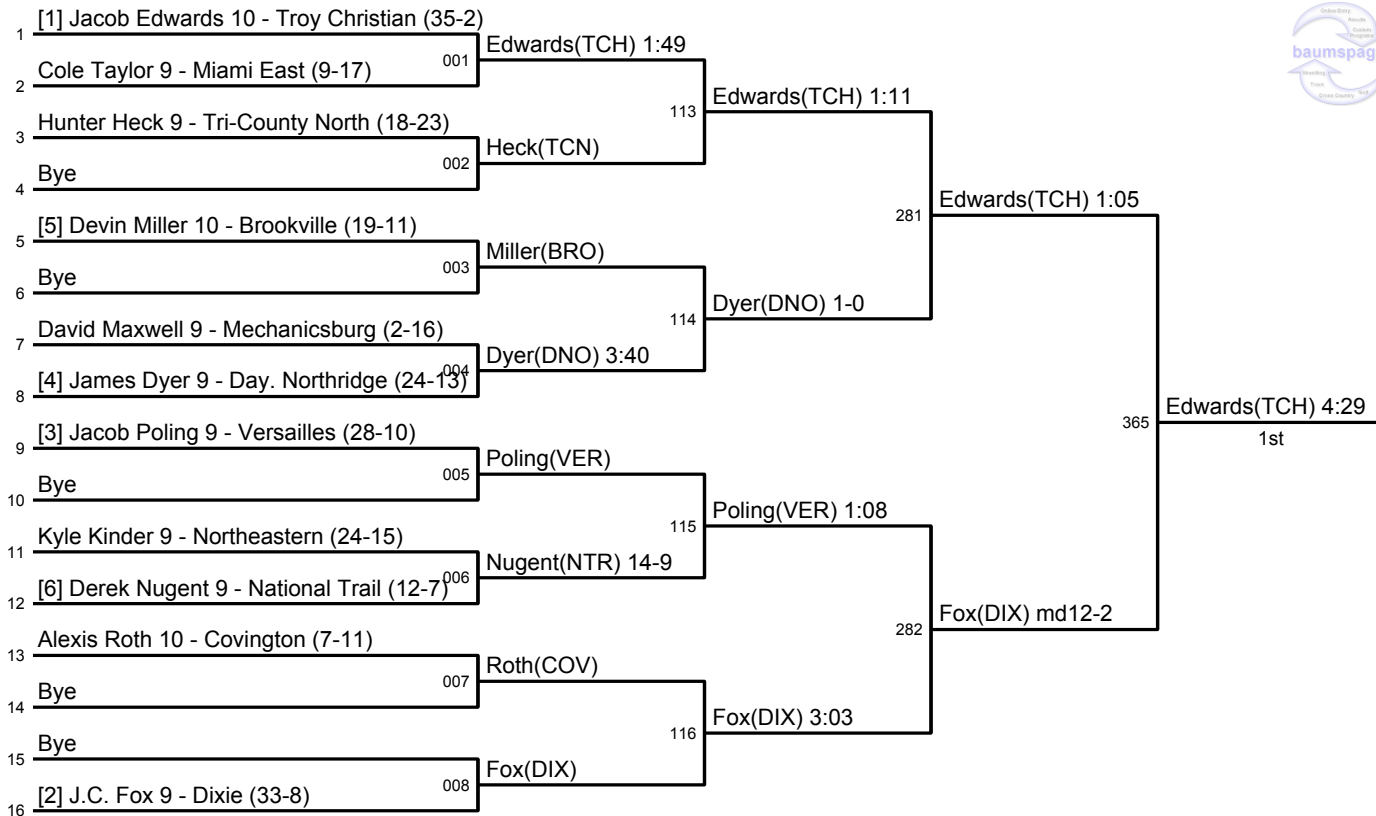

Sect. Tournament: Div. III - Lehman Catholic

February 19 - 20, 2016

Sect. Tournament: Div. III - Lehman Catholic
February 19 - 20, 2016

Sect. Tournament: Div. III - Lehman Catholic
February 19 - 20, 2016