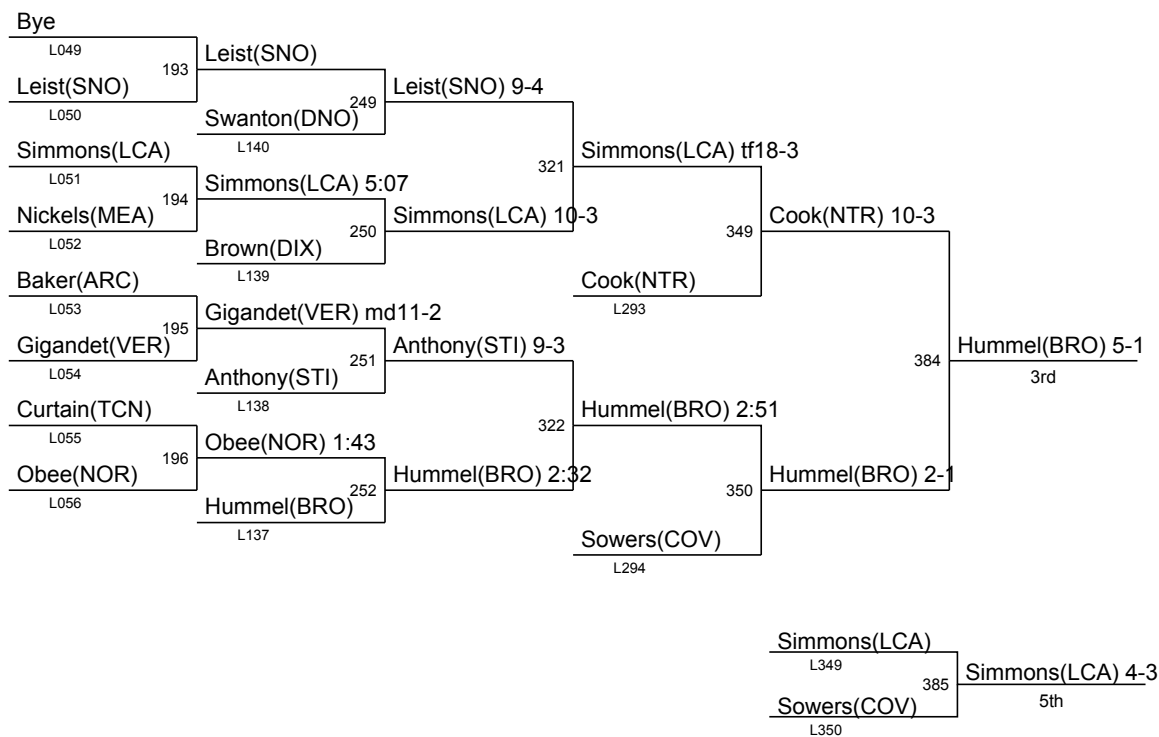

Sect. Tournament: Div. III - Lehman Catholic
February 19 - 20, 2016

Sect. Tournament: Div. III - Lehman Catholic
February 19 - 20, 2016

Sect. Tournament: Div. III - Lehman Catholic
February 19 - 20, 2016