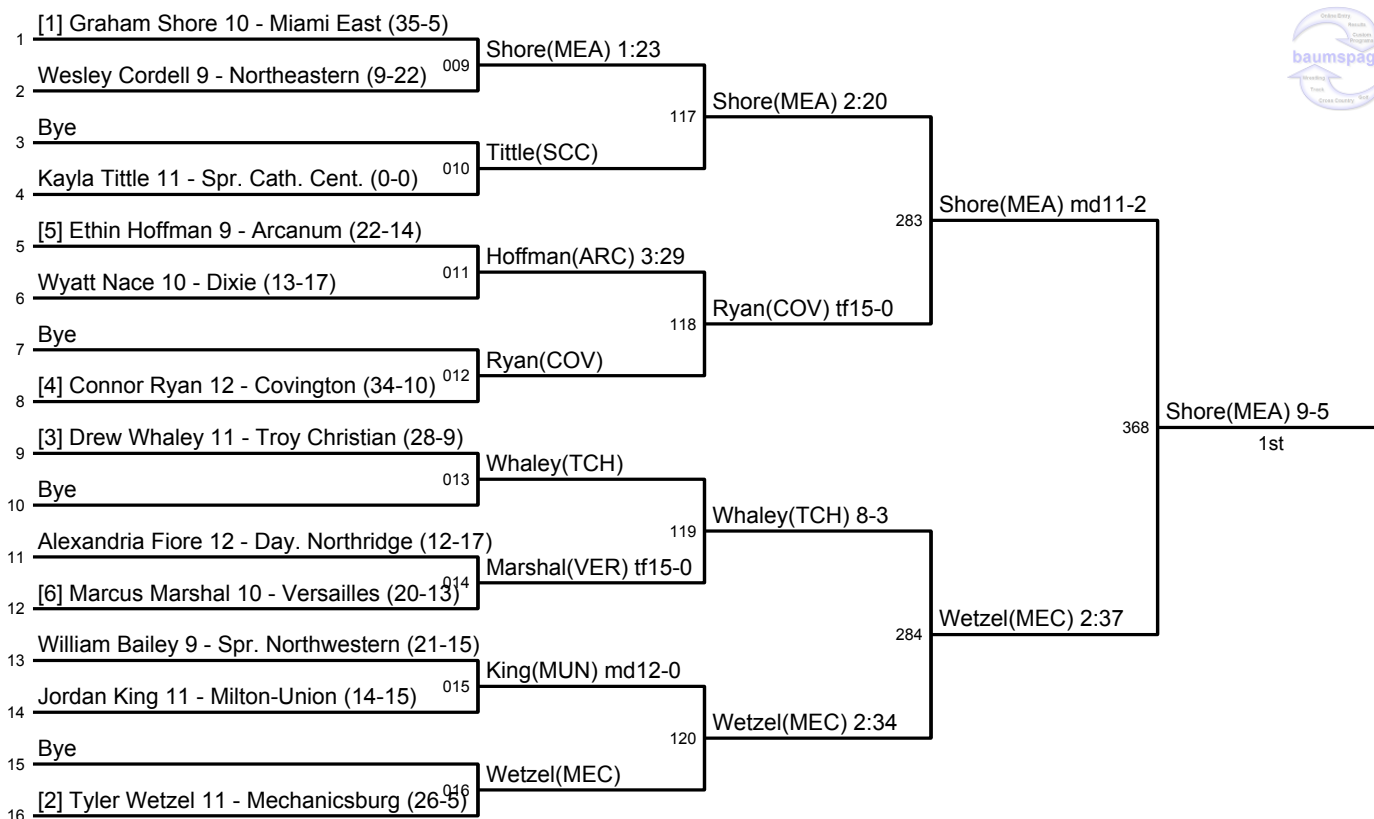

Sect. Tournament: Div. III - Lehman Catholic

February 19 - 20, 2016

Sect. Tournament: Div. III - Lehman Catholic
February 19 - 20, 2016

Sect. Tournament: Div. III - Lehman Catholic
February 19 - 20, 2016