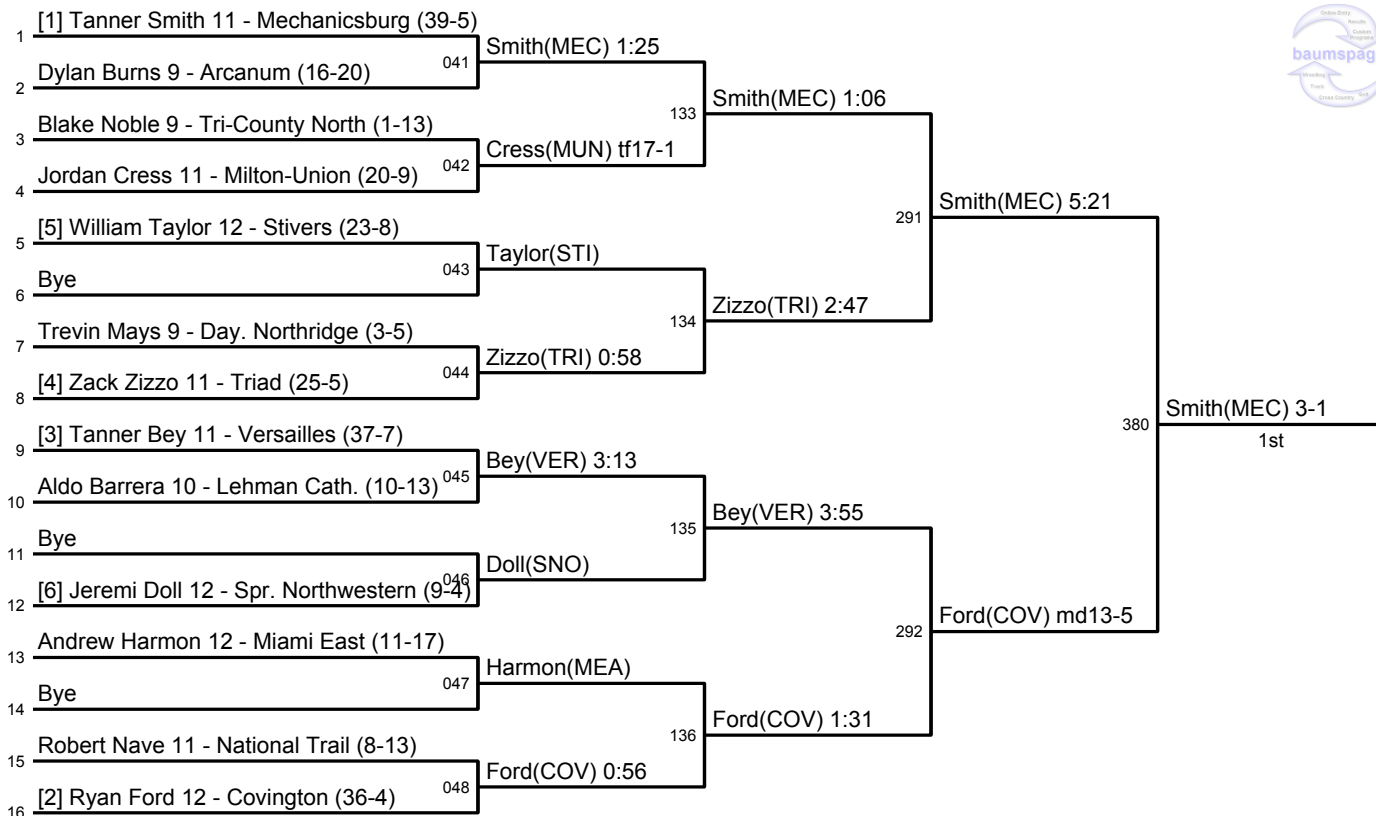

Sect. Tournament: Div. III - Lehman Catholic

February 19 - 20, 2016

Sect. Tournament: Div. III - Lehman Catholic
February 19 - 20, 2016

Sect. Tournament: Div. III - Lehman Catholic
February 19 - 20, 2016