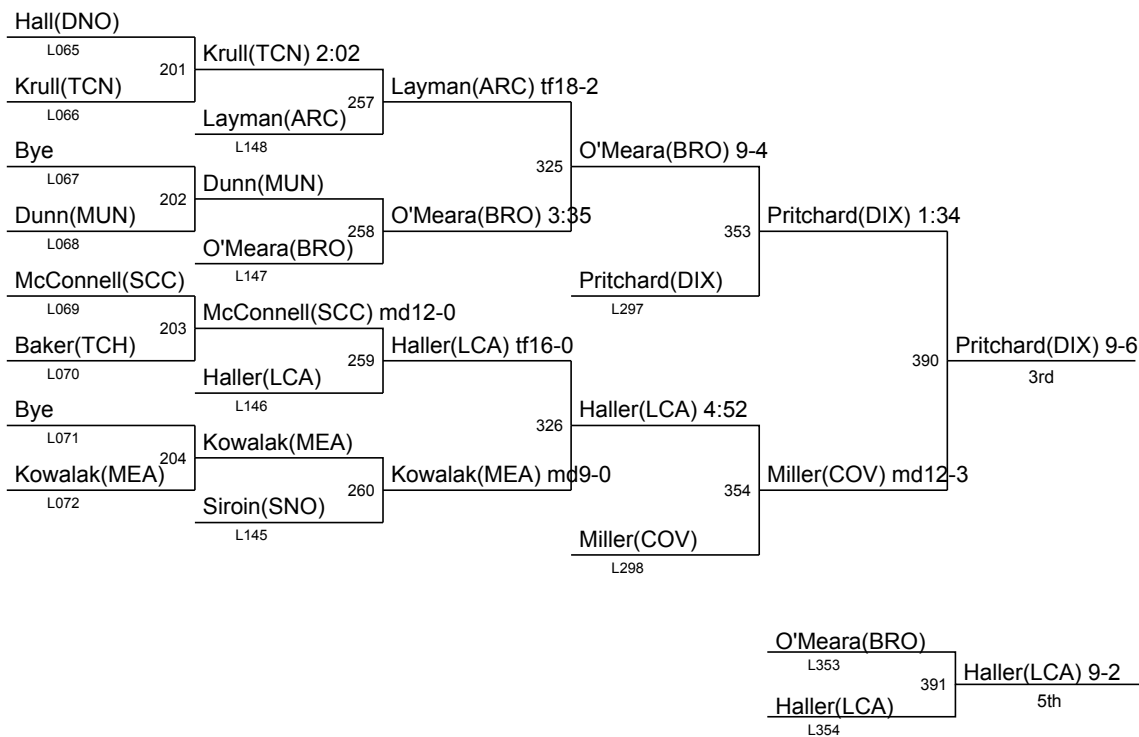

Sect. Tournament: Div. III - Lehman Catholic
February 19 - 20, 2016

Sect. Tournament: Div. III - Lehman Catholic
February 19 - 20, 2016

Sect. Tournament: Div. III - Lehman Catholic
February 19 - 20, 2016