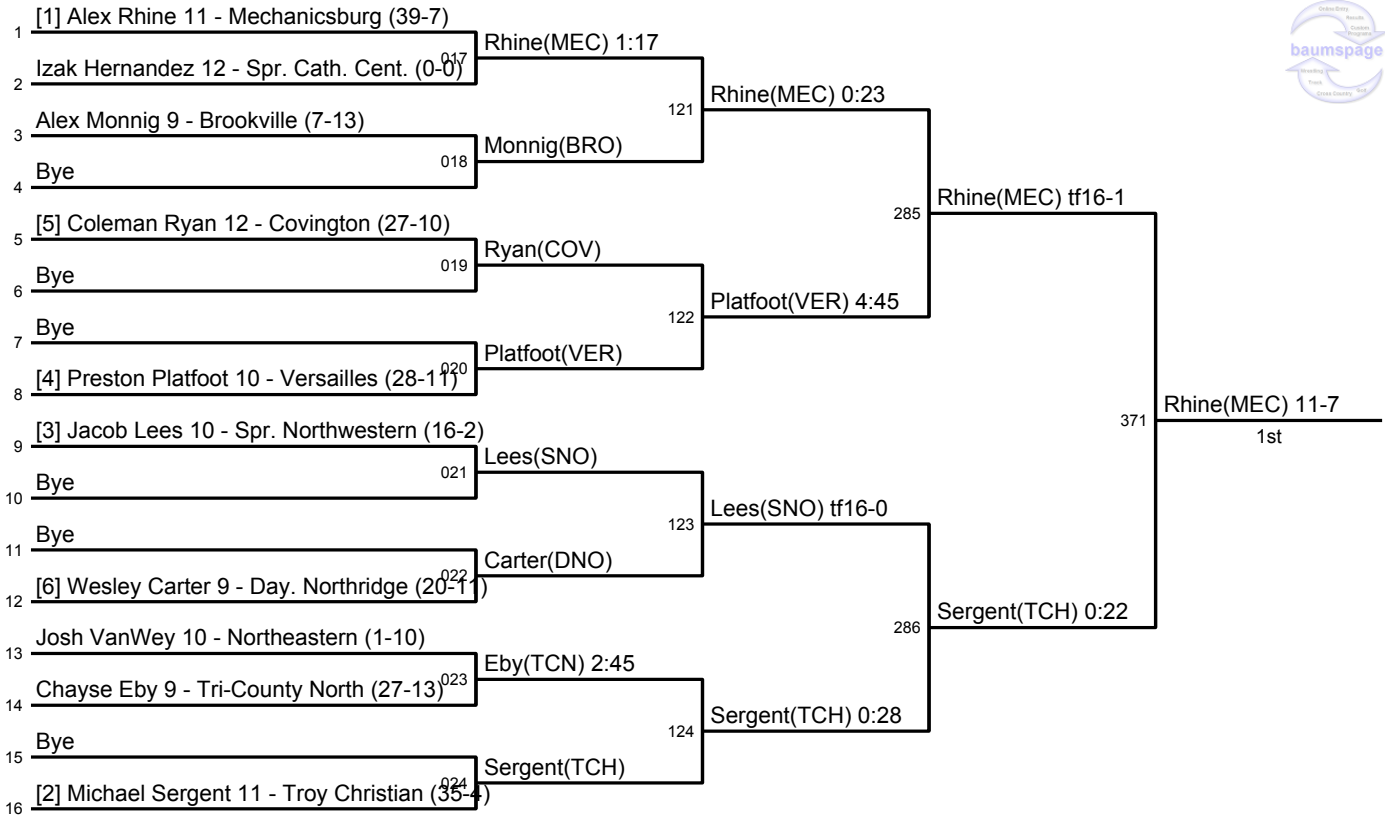

Sect. Tournament: Div. III - Lehman Catholic

February 19 - 20, 2016

Sect. Tournament: Div. III - Lehman Catholic
February 19 - 20, 2016

Sect. Tournament: Div. III - Lehman Catholic
February 19 - 20, 2016