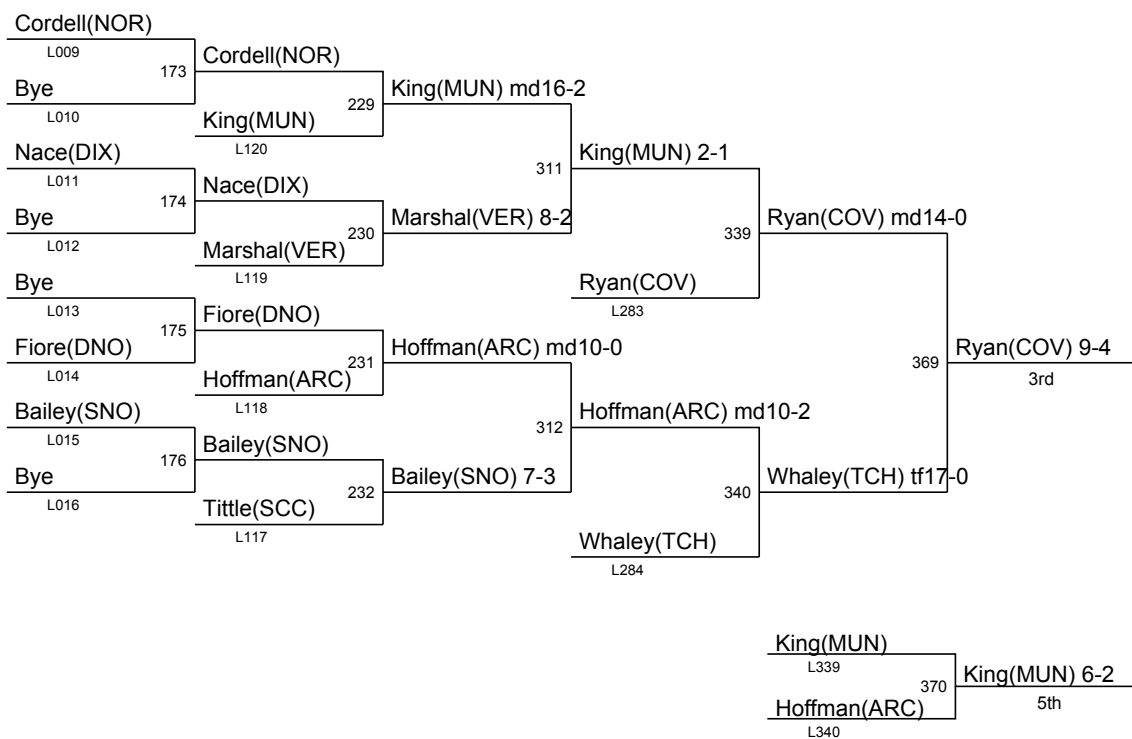

Sect. Tournament: Div. III - Lehman Catholic

February 19 - 20, 2016

Sect. Tournament: Div. III - Lehman Catholic
February 19 - 20, 2016

Sect. Tournament: Div. III - Lehman Catholic
February 19 - 20, 2016