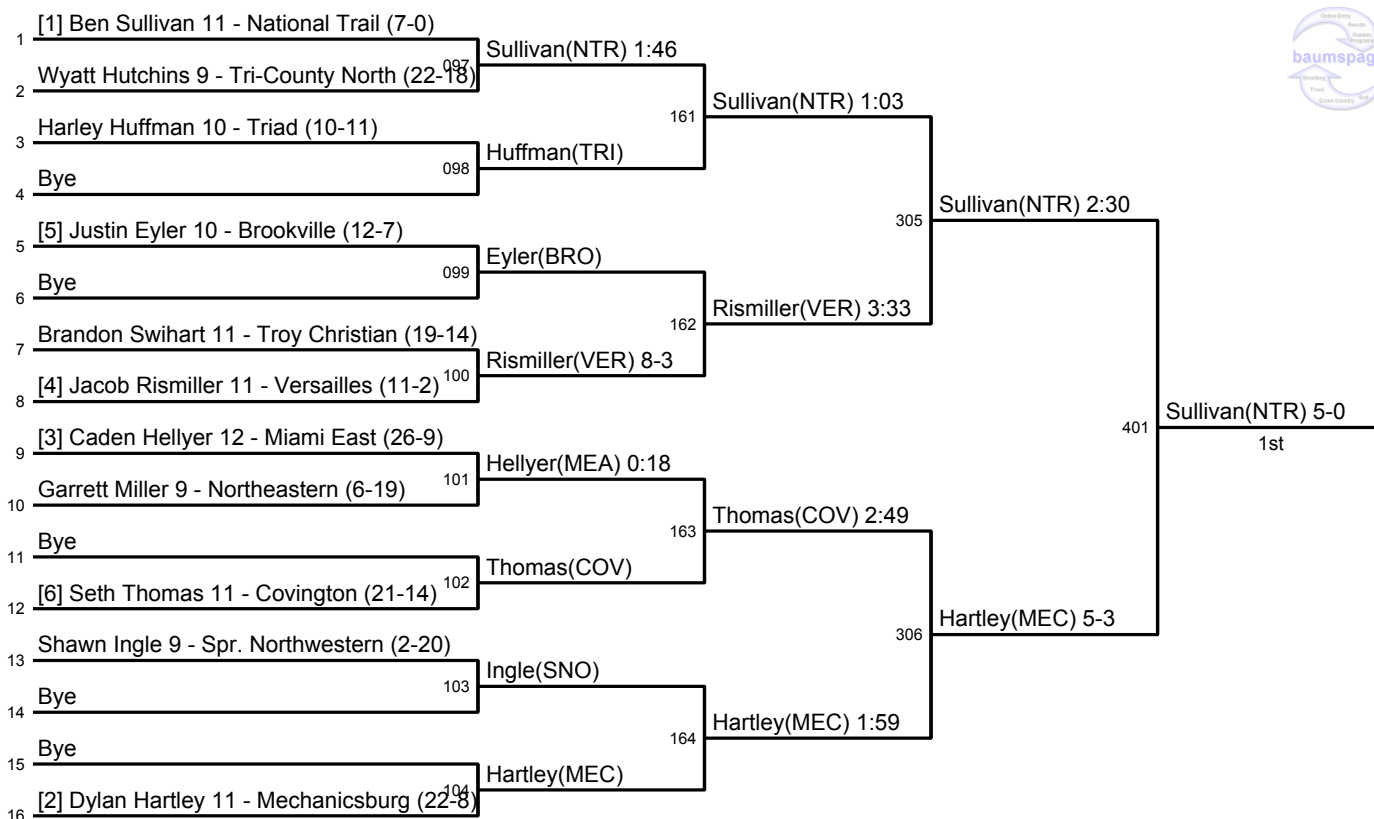

Sect. Tournament: Div. III - Lehman Catholic
February 19 - 20, 2016