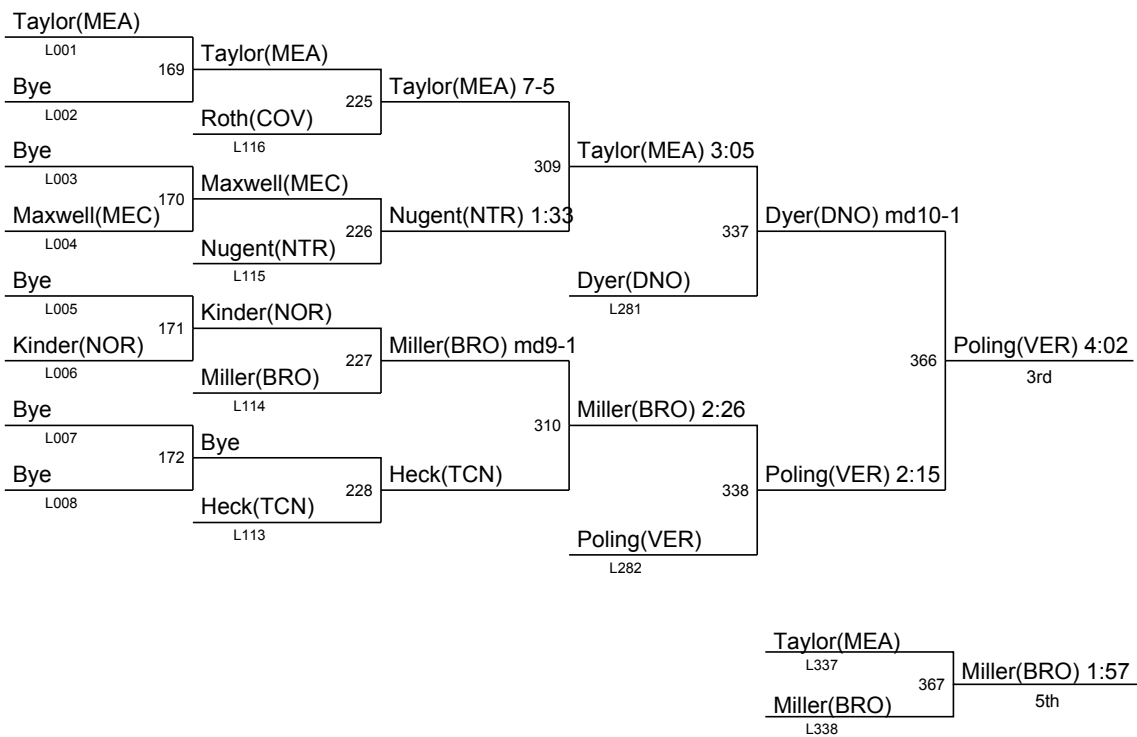

Sect. Tournament: Div. III - Lehman Catholic

February 19 - 20, 2016

Sect. Tournament: Div. III - Lehman Catholic
February 19 - 20, 2016

Sect. Tournament: Div. III - Lehman Catholic
February 19 - 20, 2016