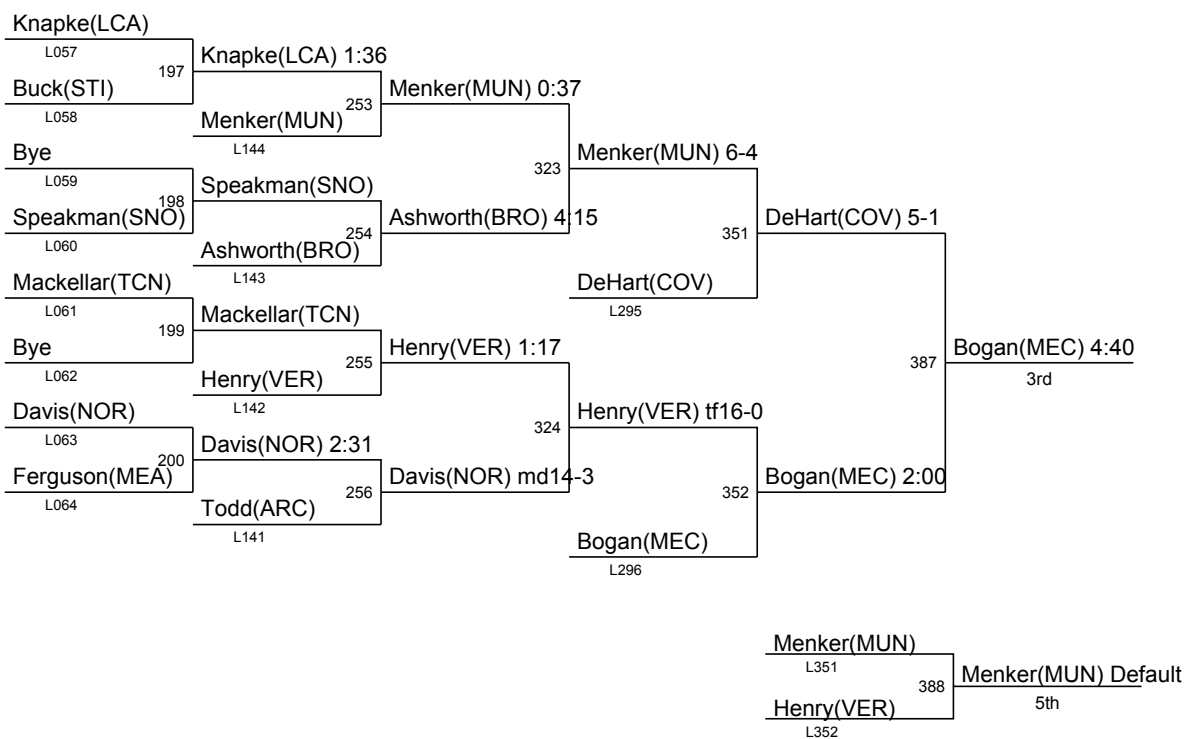

Sect. Tournament: Div. III - Lehman Catholic
February 19 - 20, 2016

Sect. Tournament: Div. III - Lehman Catholic
February 19 - 20, 2016

Sect. Tournament: Div. III - Lehman Catholic
February 19 - 20, 2016