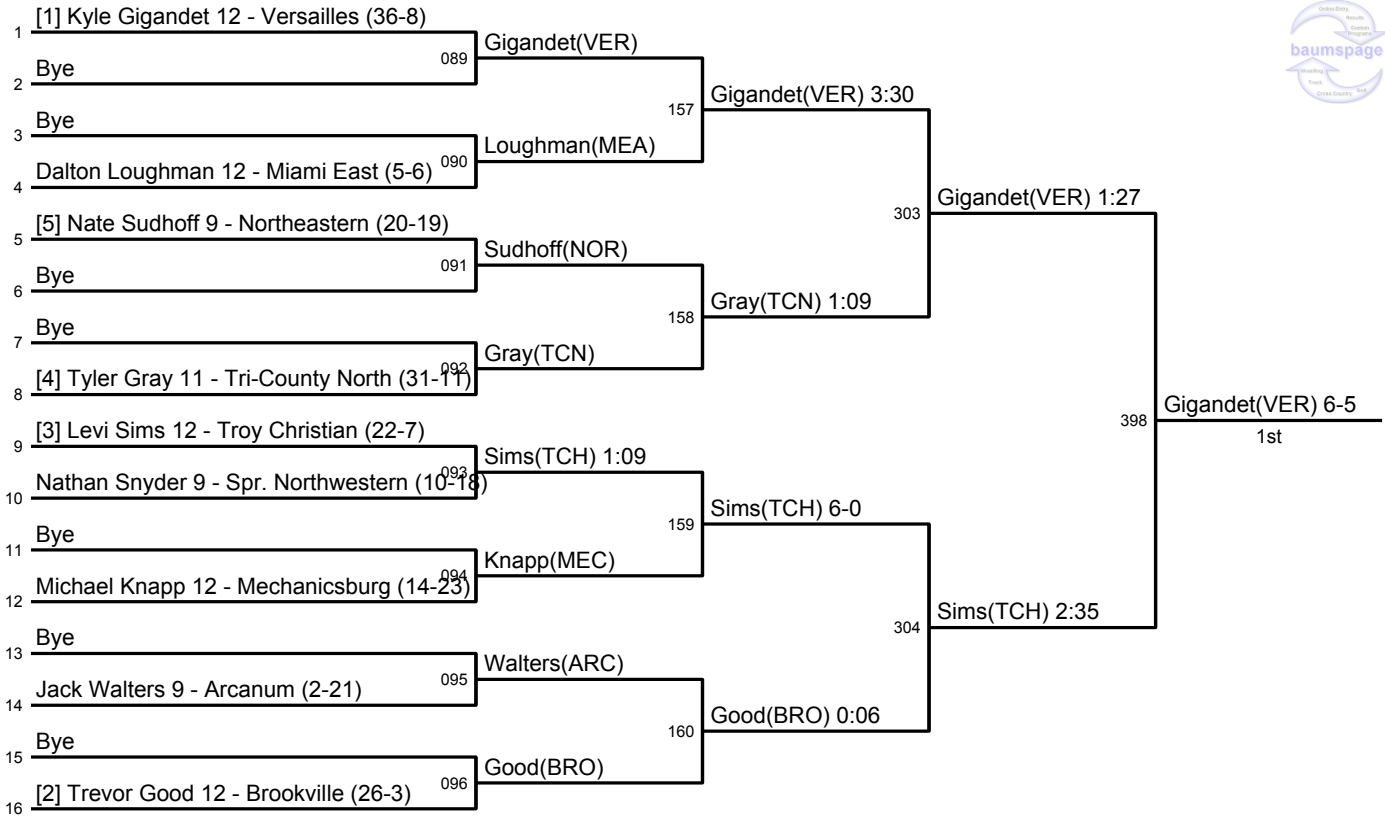

Sect. Tournament: Div. III - Lehman Catholic
February 19 - 20, 2016