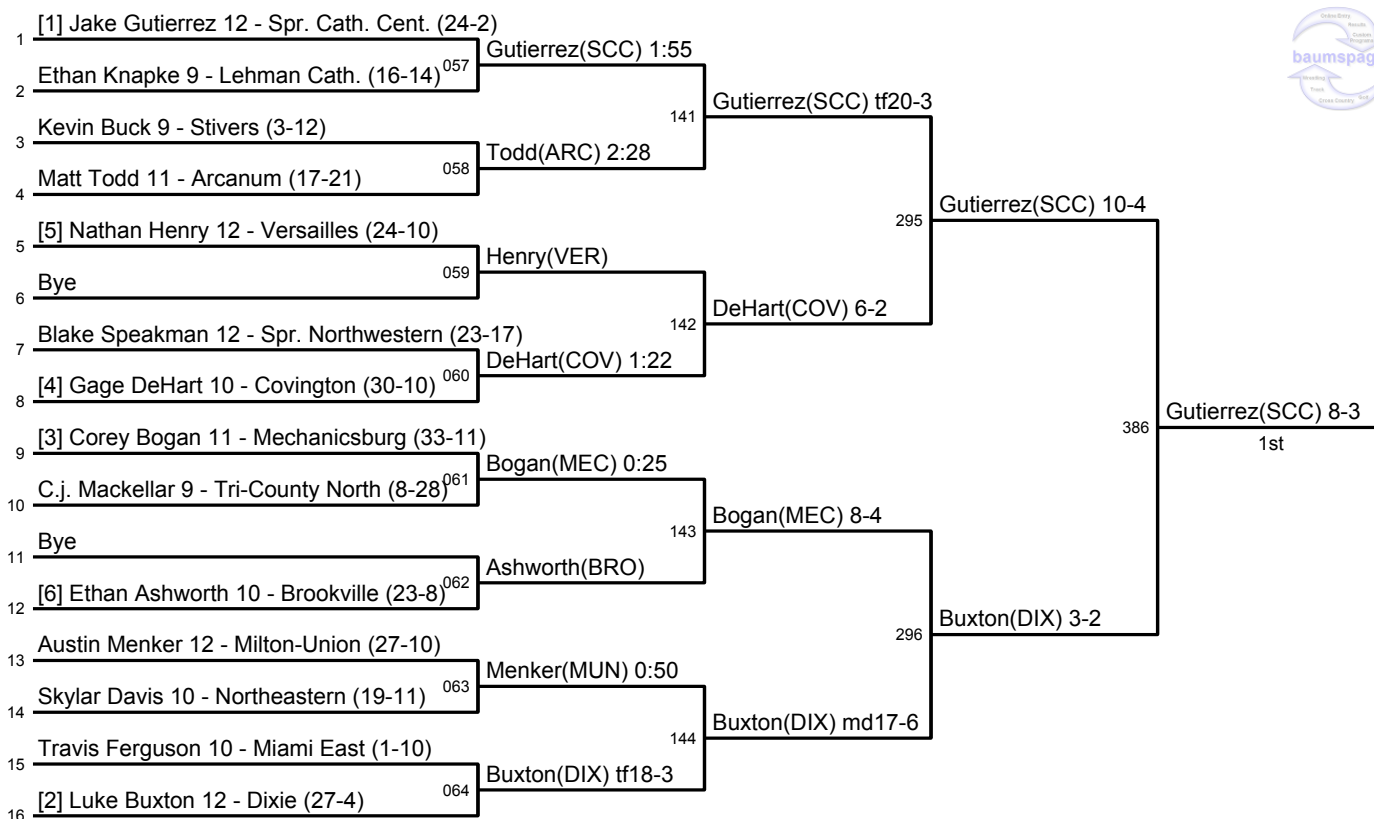

Sect. Tournament: Div. III - Lehman Catholic
February 19 - 20, 2016

Sect. Tournament: Div. III - Lehman Catholic
February 19 - 20, 2016

Sect. Tournament: Div. III - Lehman Catholic
February 19 - 20, 2016