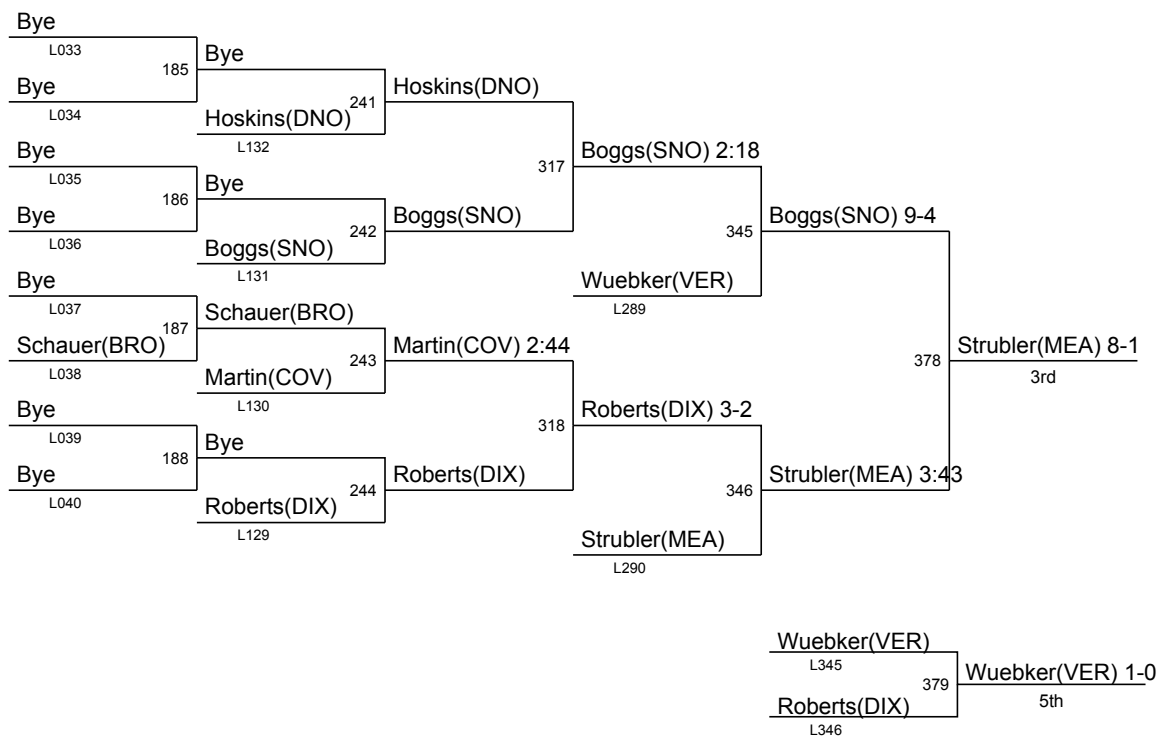

Sect. Tournament: Div. III - Lehman Catholic

February 19 - 20, 2016

Sect. Tournament: Div. III - Lehman Catholic
February 19 - 20, 2016

Sect. Tournament: Div. III - Lehman Catholic
February 19 - 20, 2016