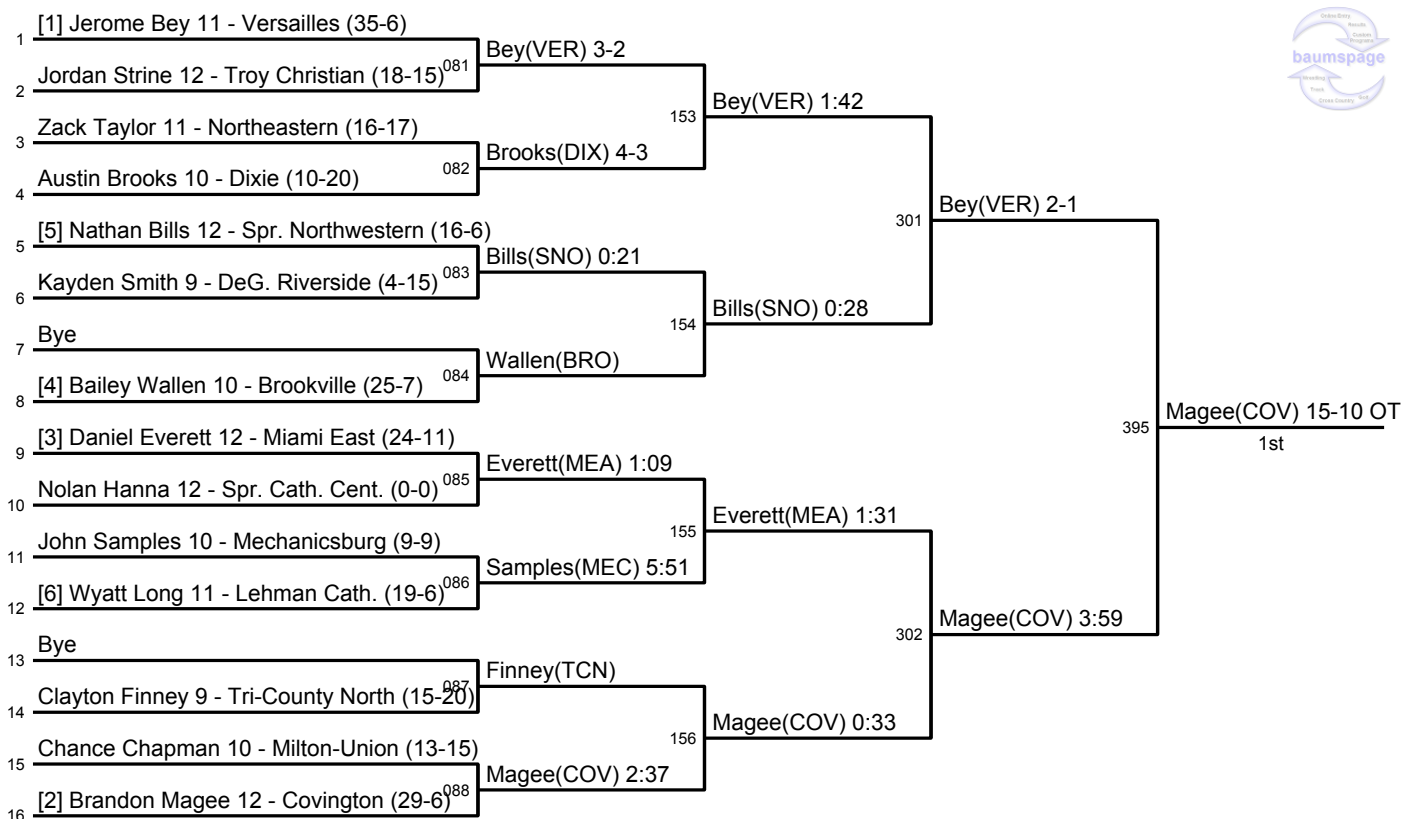

Sect. Tournament: Div. III - Lehman Catholic
February 19 - 20, 2016

Sect. Tournament: Div. III - Lehman Catholic
February 19 - 20, 2016

Sect. Tournament: Div. III - Lehman Catholic
February 19 - 20, 2016