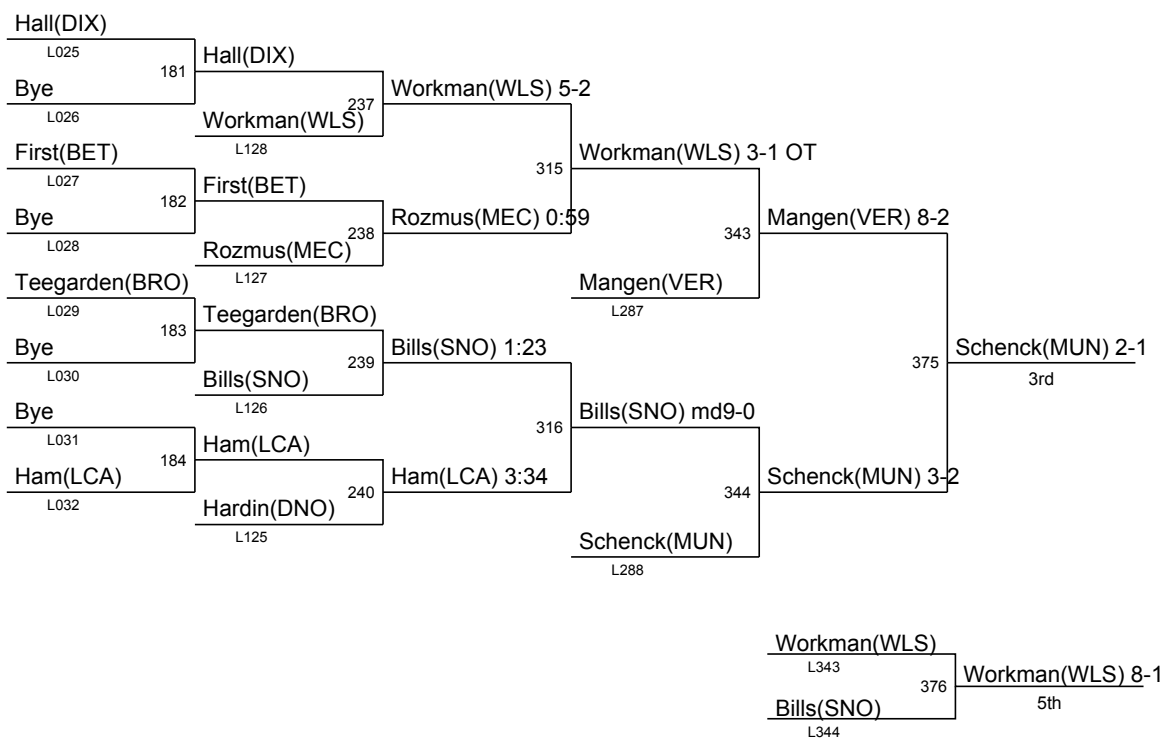

Sect. Tournament: Div. III - Lehman Catholic

February 19 - 20, 2016

Sect. Tournament: Div. III - Lehman Catholic
February 19 - 20, 2016

Sect. Tournament: Div. III - Lehman Catholic
February 19 - 20, 2016