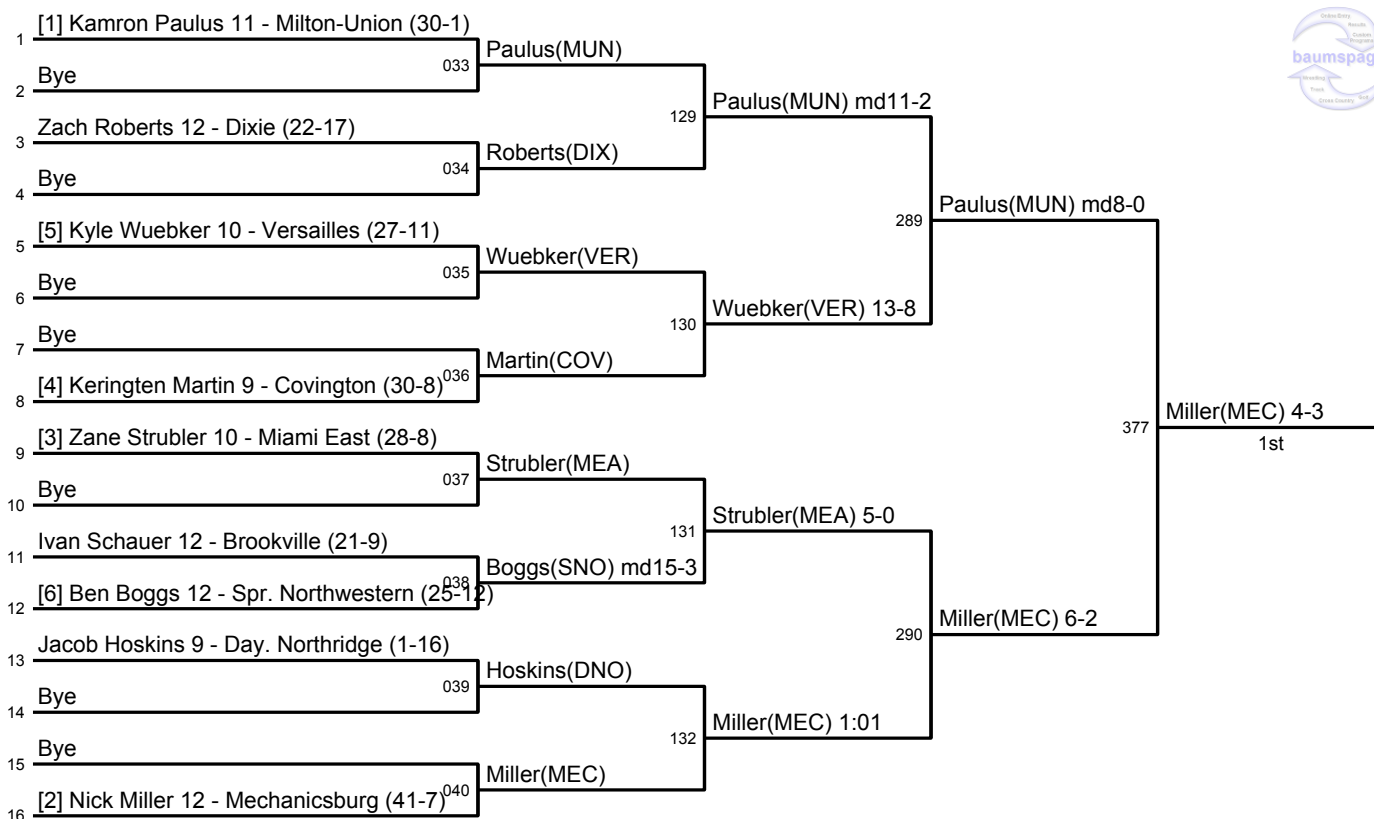

Sect. Tournament: Div. III - Lehman Catholic

February 19 - 20, 2016

Sect. Tournament: Div. III - Lehman Catholic
February 19 - 20, 2016

Sect. Tournament: Div. III - Lehman Catholic
February 19 - 20, 2016