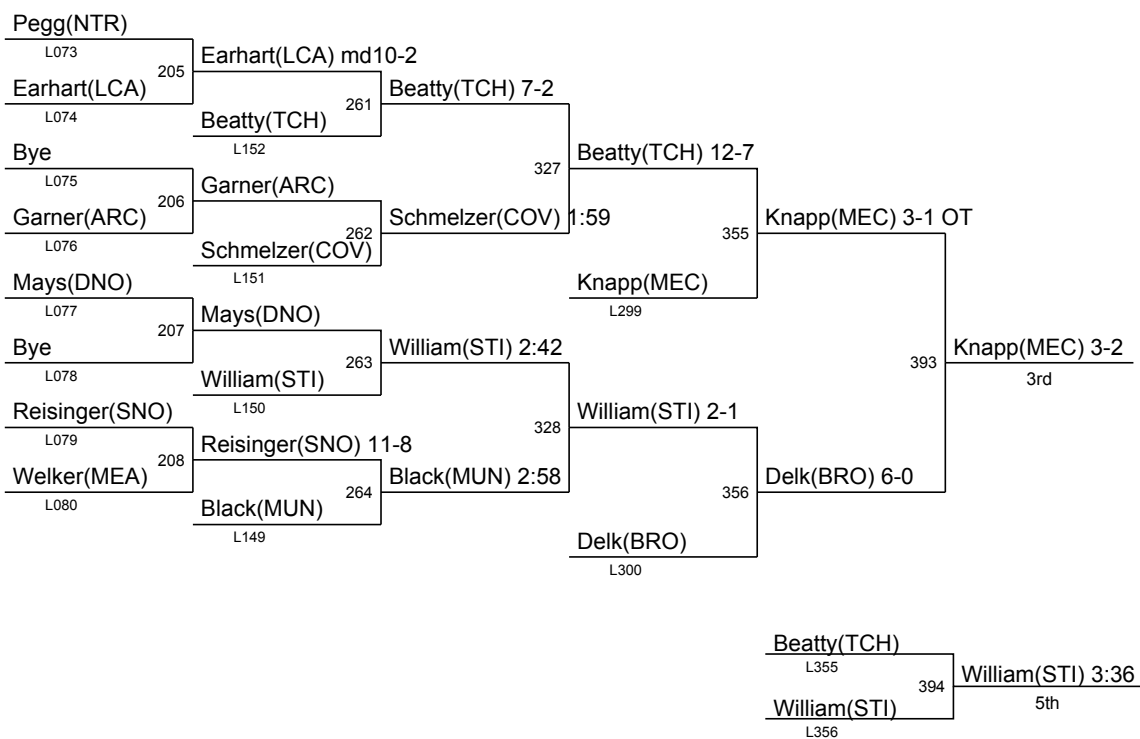

Sect. Tournament: Div. III - Lehman Catholic
February 19 - 20, 2016