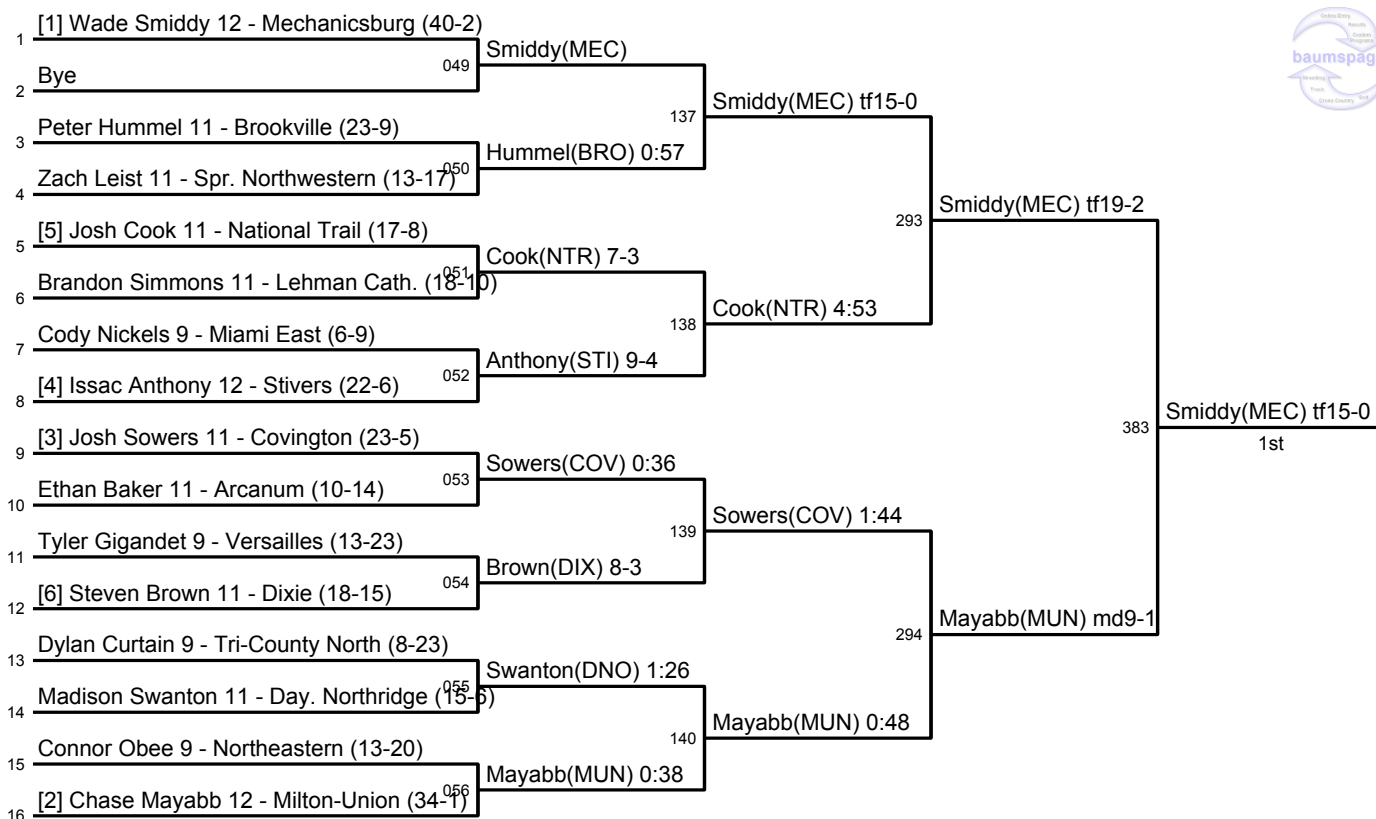

Sect. Tournament: Div. III - Lehman Catholic

February 19 - 20, 2016

Sect. Tournament: Div. III - Lehman Catholic
February 19 - 20, 2016

Sect. Tournament: Div. III - Lehman Catholic
February 19 - 20, 2016