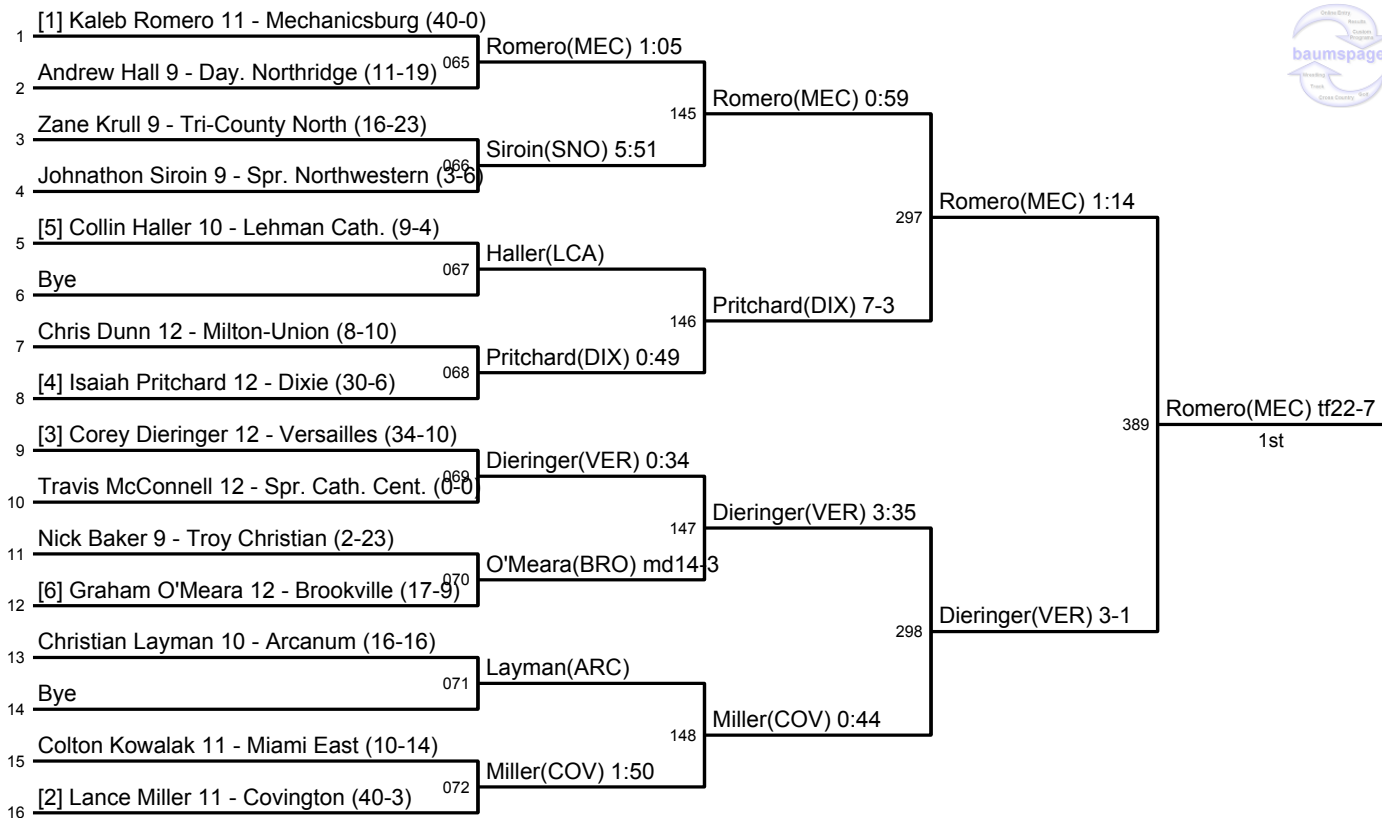

Sect. Tournament: Div. III - Lehman Catholic
February 19 - 20, 2016