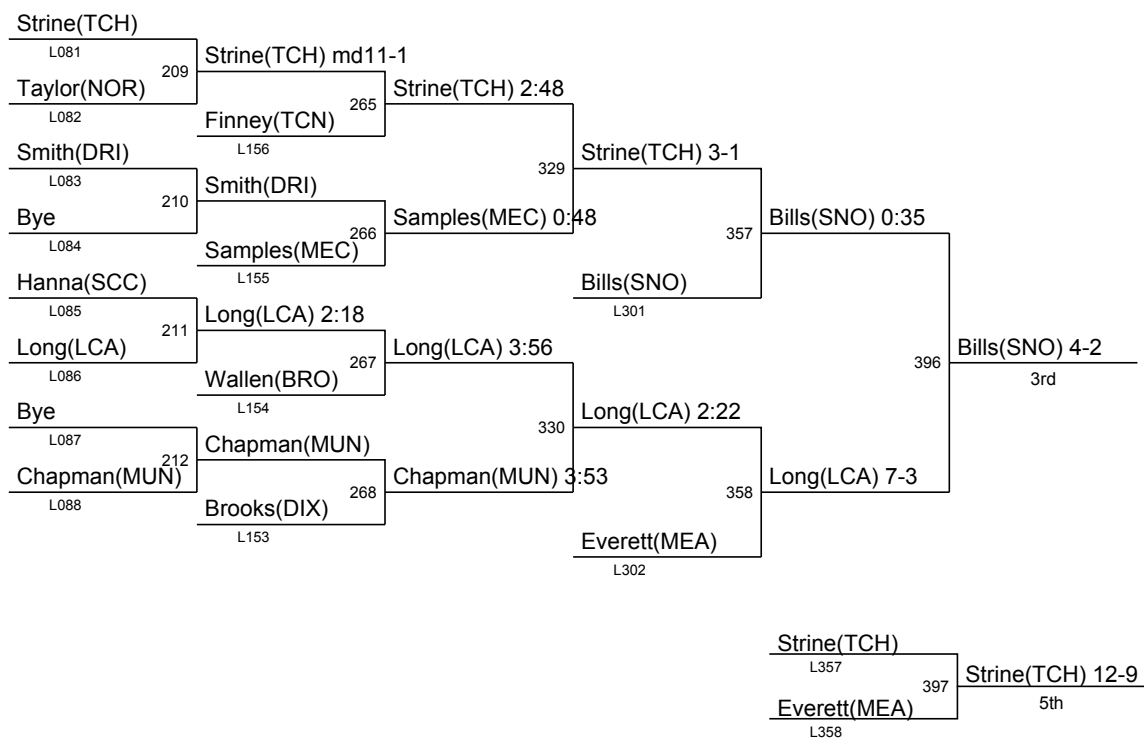

Sect. Tournament: Div. III - Lehman Catholic
February 19 - 20, 2016

Sect. Tournament: Div. III - Lehman Catholic
February 19 - 20, 2016

Sect. Tournament: Div. III - Lehman Catholic
February 19 - 20, 2016