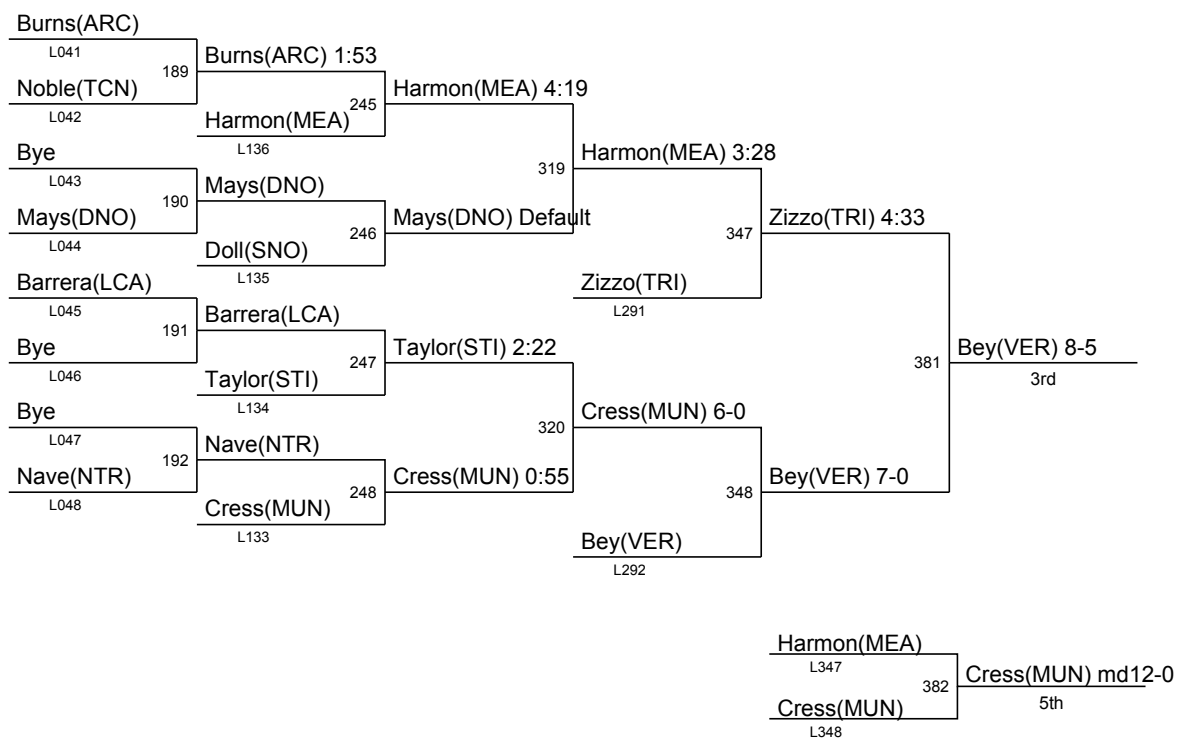

Sect. Tournament: Div. III - Lehman Catholic

February 19 - 20, 2016

Sect. Tournament: Div. III - Lehman Catholic
February 19 - 20, 2016

Sect. Tournament: Div. III - Lehman Catholic
February 19 - 20, 2016