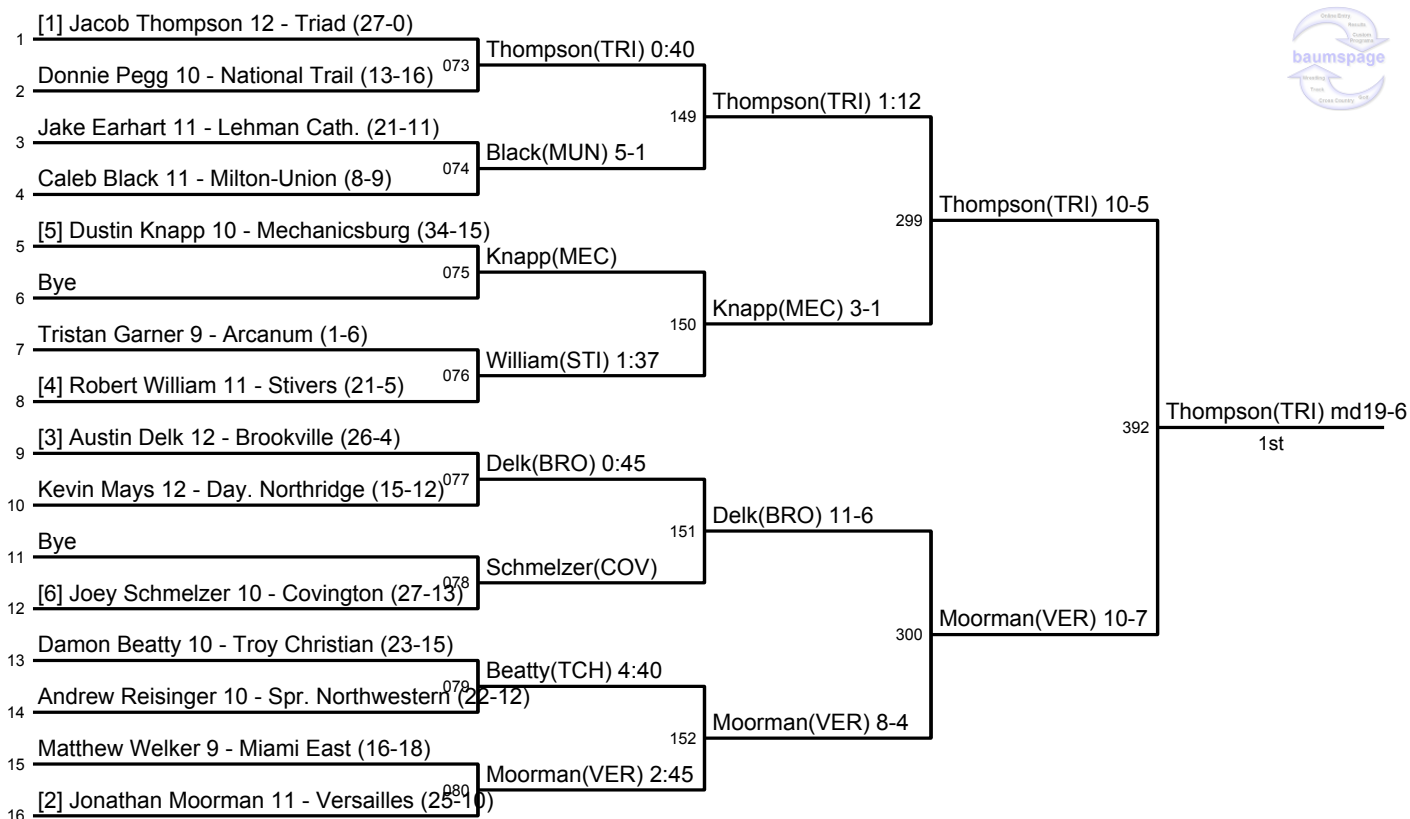

Sect. Tournament: Div. III - Lehman Catholic
February 19 - 20, 2016