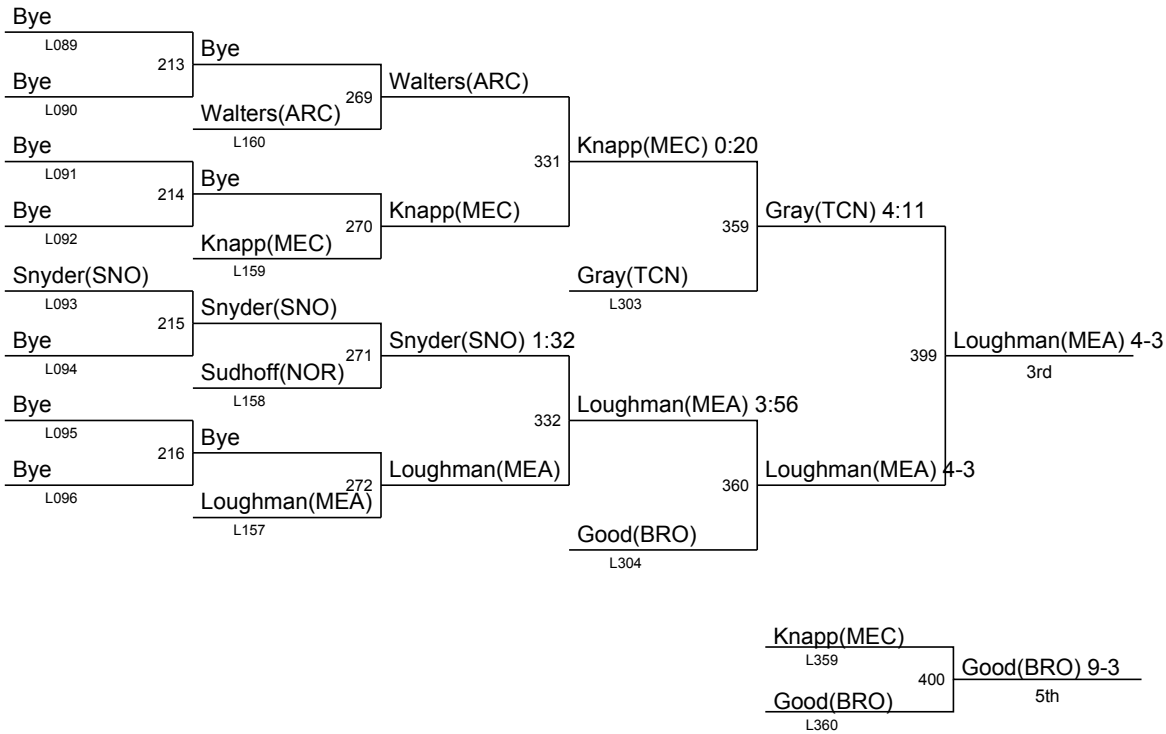

Sect. Tournament: Div. III - Lehman Catholic
February 19 - 20, 2016

Sect. Tournament: Div. III - Lehman Catholic
February 19 - 20, 2016

Sect. Tournament: Div. III - Lehman Catholic
February 19 - 20, 2016