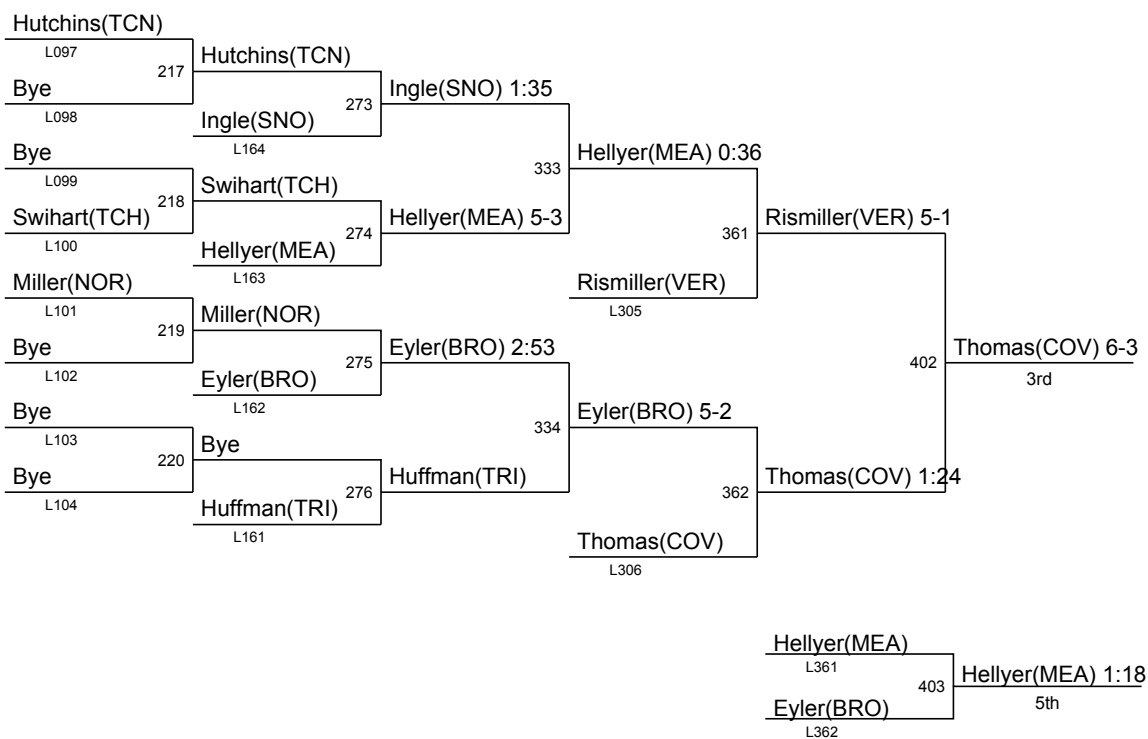

Sect. Tournament: Div. III - Lehman Catholic
February 19 - 20, 2016

Sect. Tournament: Div. III - Lehman Catholic
February 19 - 20, 2016

Sect. Tournament: Div. III - Lehman Catholic
February 19 - 20, 2016

Sect. Tournament: Div. III - Lehman Catholic
February 19 - 20, 2016

Sect. Tournament: Div. III - Lehman Catholic
February 19 - 20, 2016