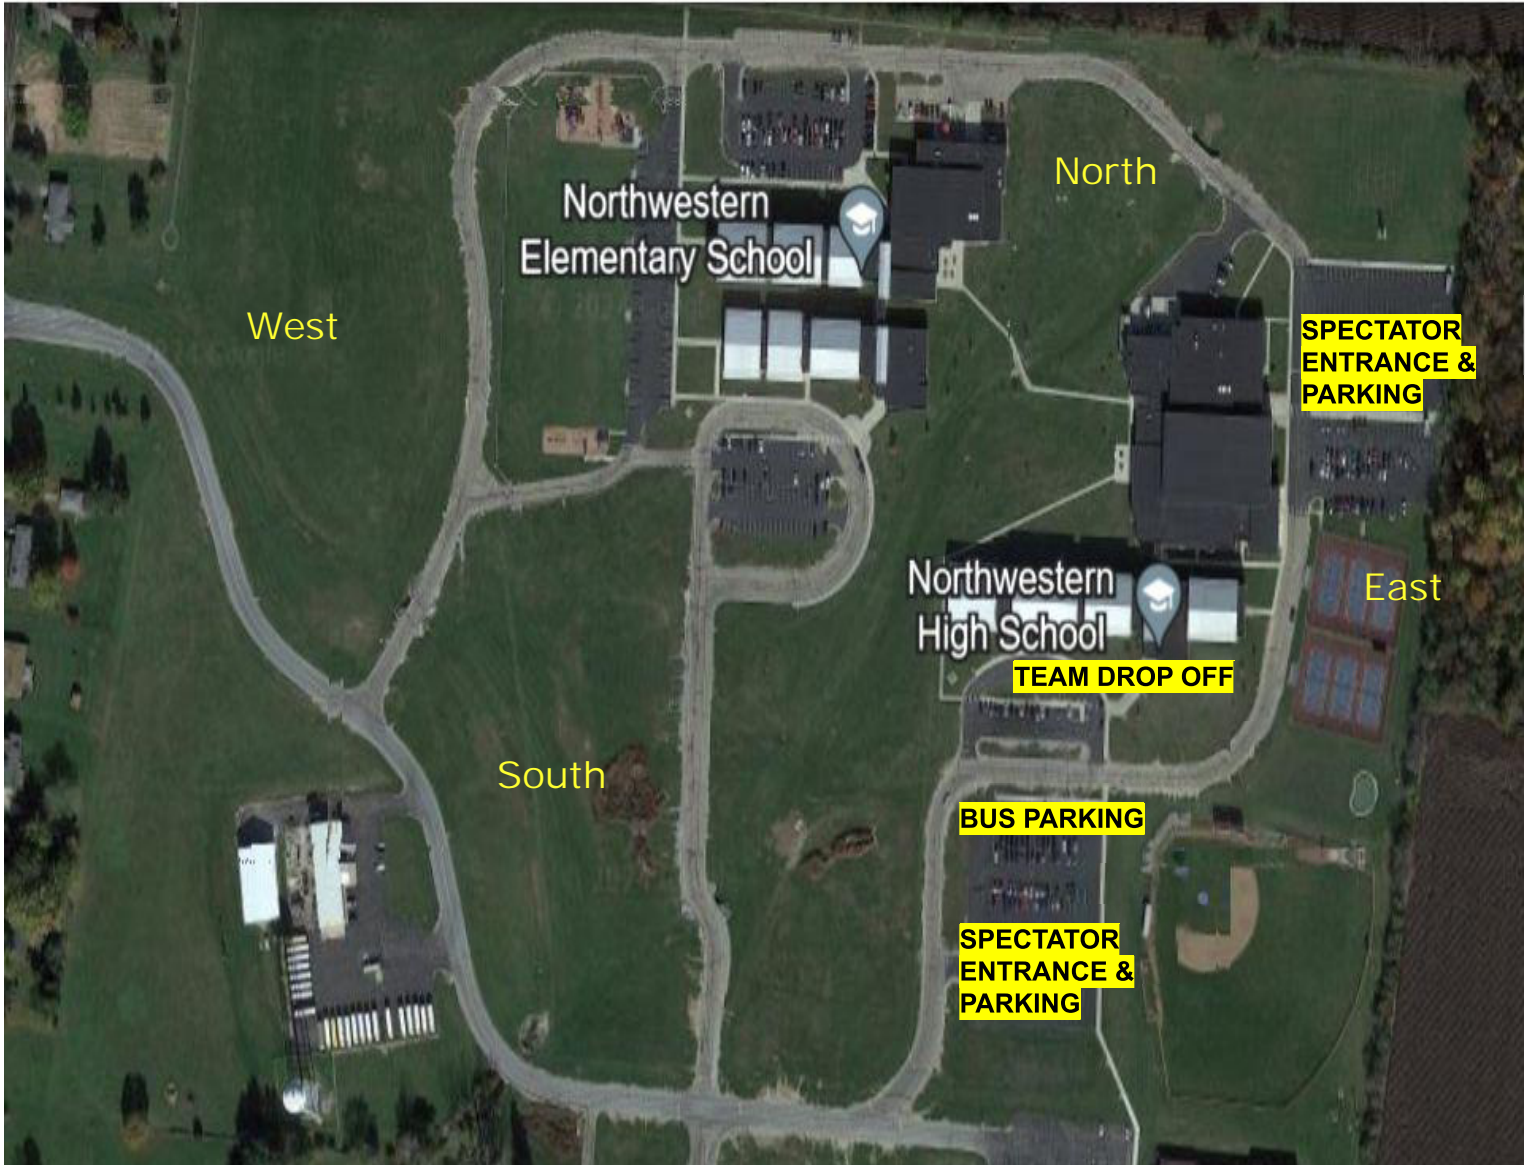

## Division 2 Boys Sectional Wrestling

TEAM DROP OFF - Will occur at the **MAIN ENTRANCE** of the High School

Bus Parking will be in the parking lot in front of the high school with entrance into the main building from the front.

Spectators will be parking on the east side of the high school and enter the **Activities Entrance**.