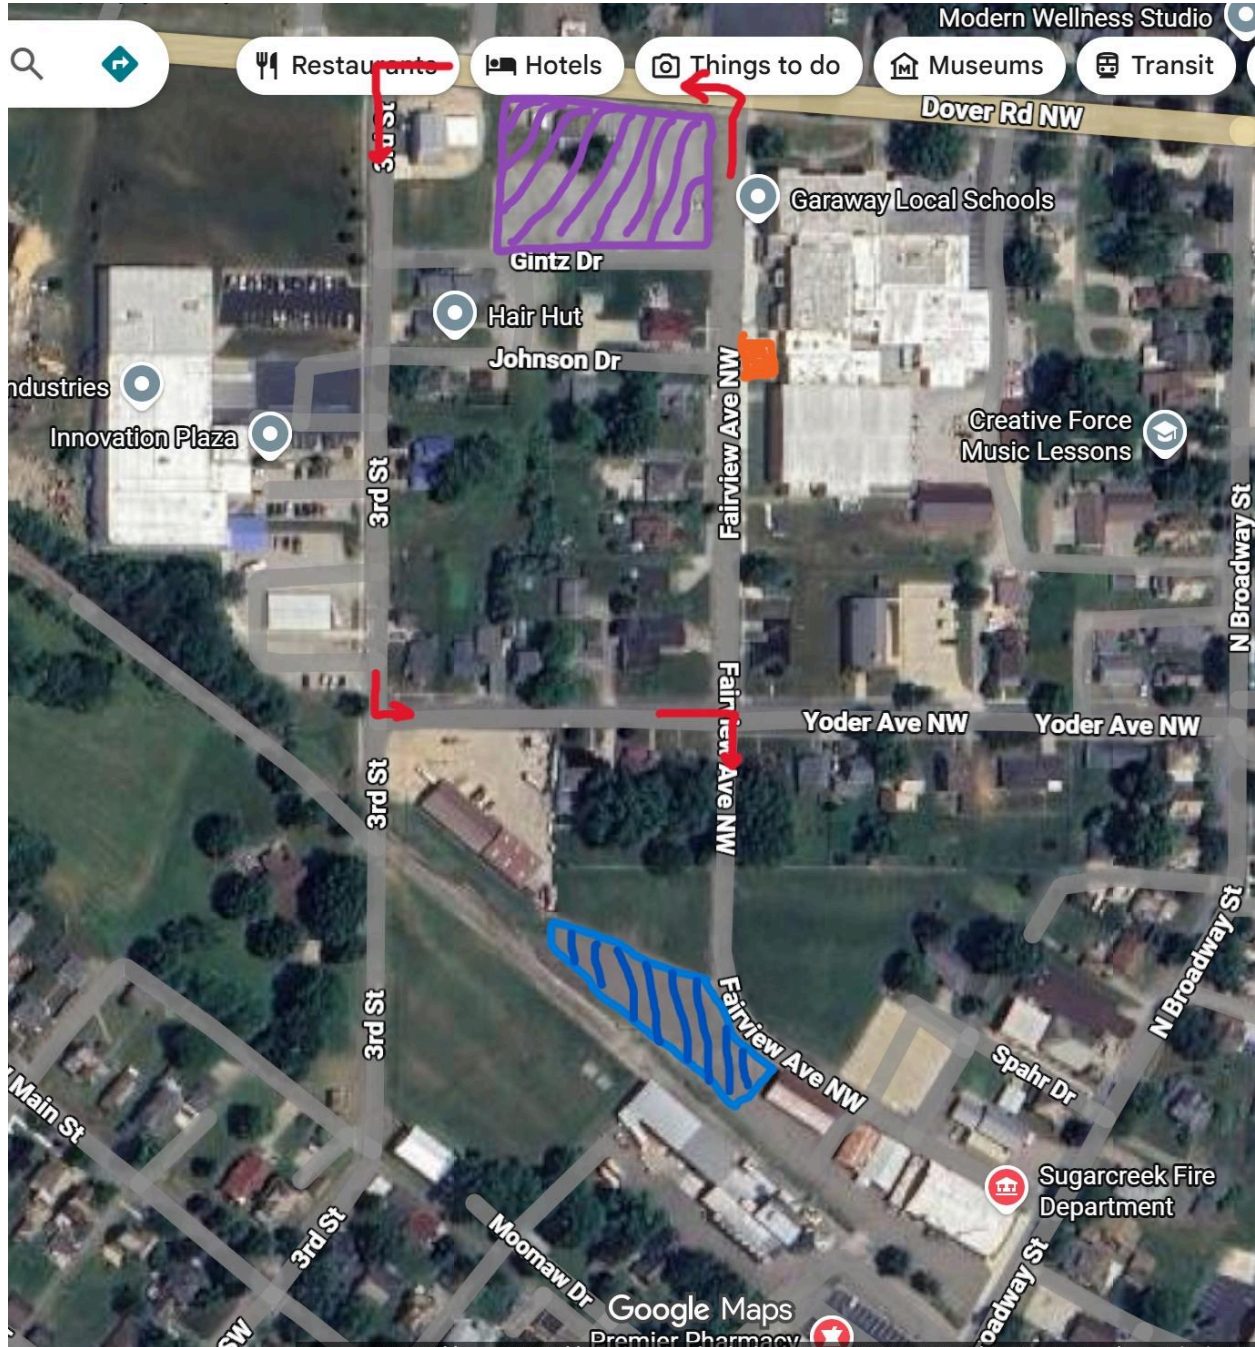

## Wrestling Tournament Parking

Garaway High School  
146 Dover Rd. NW  
Sugarcreek, OH 44681

### **Busses:**

Drop off wrestlers curb-side in front of the high school gym lobby (Orange). Follow red arrows to the parking lot behind the fire station (Blue).

### **Parents:**

Utilize parking lot between Fairview Ave., Gintz Dr. and Dover Rd (Purple)