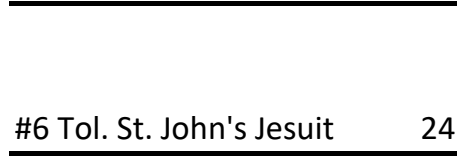

Bye

#5 Brunswick 0

#5 Brunswick 41

#4 Fremont Ross 29

#1 St. Edward

Qualify to State Championships

#3 No. Royalton 44

#6 Tol. St. John's Jesuit 24