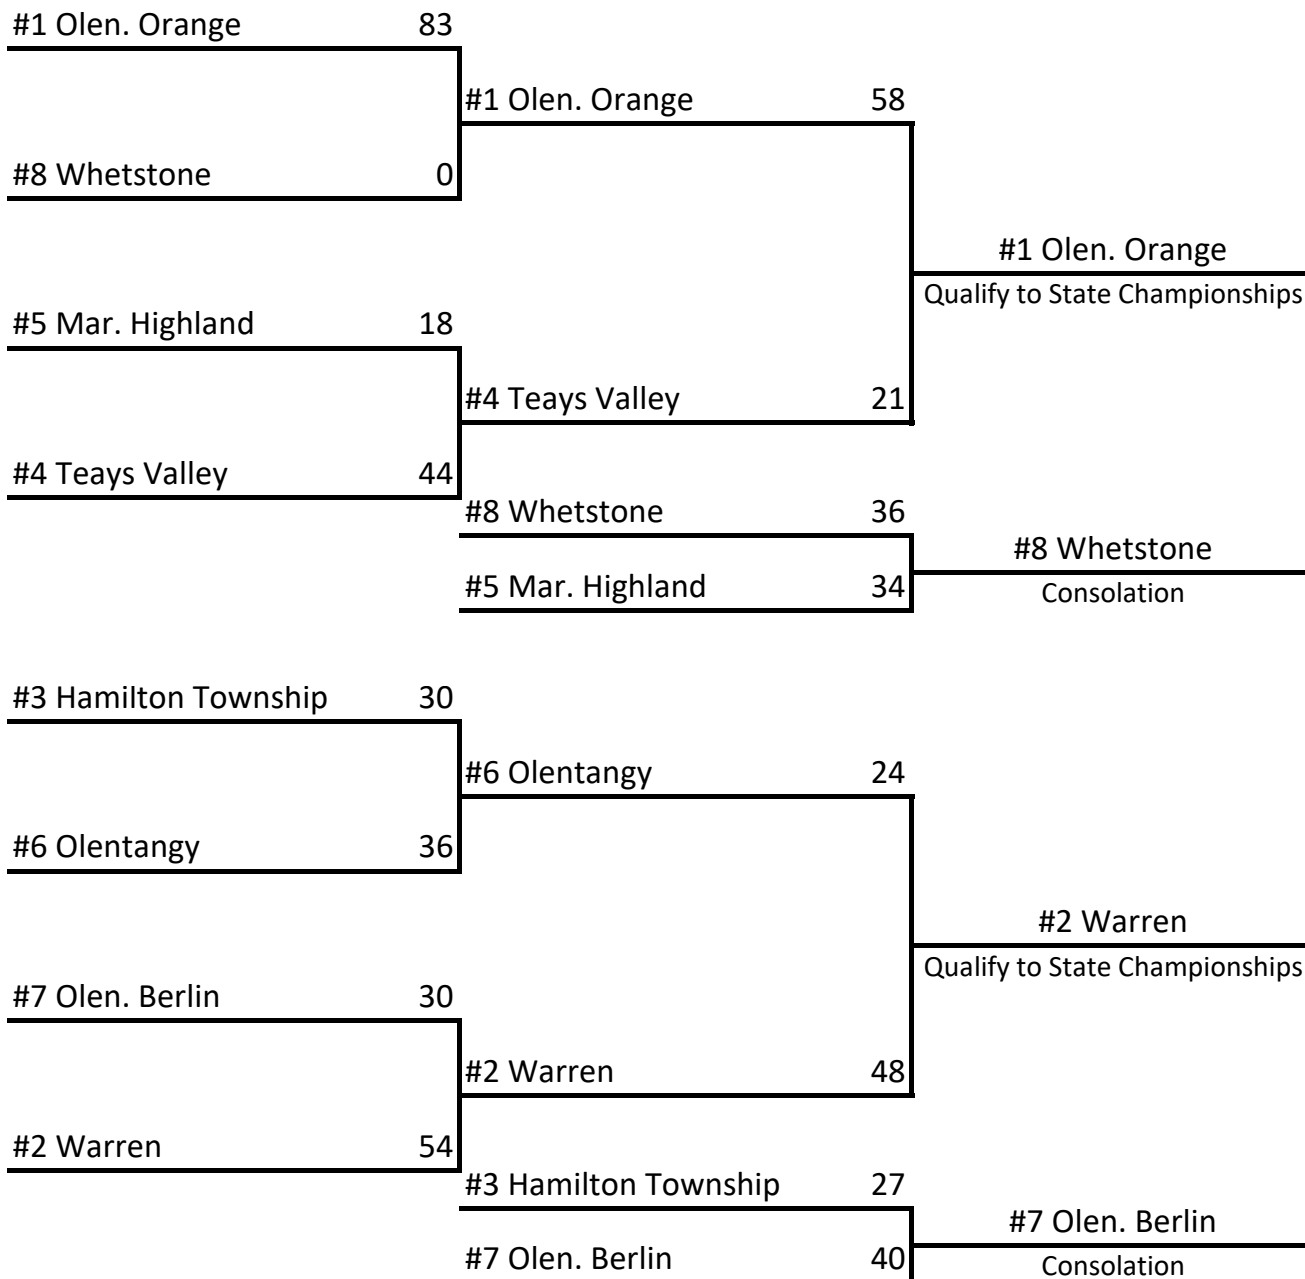

OHSWCA Regional Duals: Girls - Olentangy Orange

Upper Bracket @ Olentangy Orange

10:00 AM

Lower Bracket @ Warren

12:00 PM

All teams guaranteed two matches!

[Individual Match Results](#)

#1 Olen. Orange
Qualify to State Championships

#8 Whetstone
Consolation

#2 Warren
Qualify to State Championships

#7 Olen. Berlin
Consolation