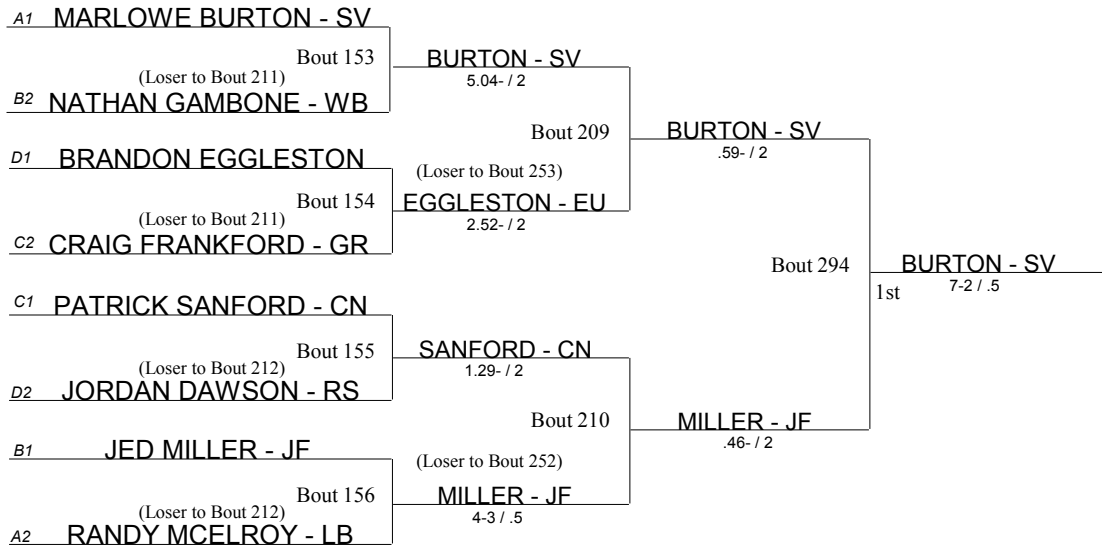

**Beaver Consolation Bracket**

- BE Benedictine
- BR Brush
- CH Cleveland Heights
- CN Conneaut
- EW Edgewood
- EL Elgin
- EU Euclid
- GL Gahanna Lincoln
- GR Girard
- JF Jefferson
- KL Kirtland
- LB Liberty
- PR Perry
- RS Riverside
- SV Southview
- WB West Branch