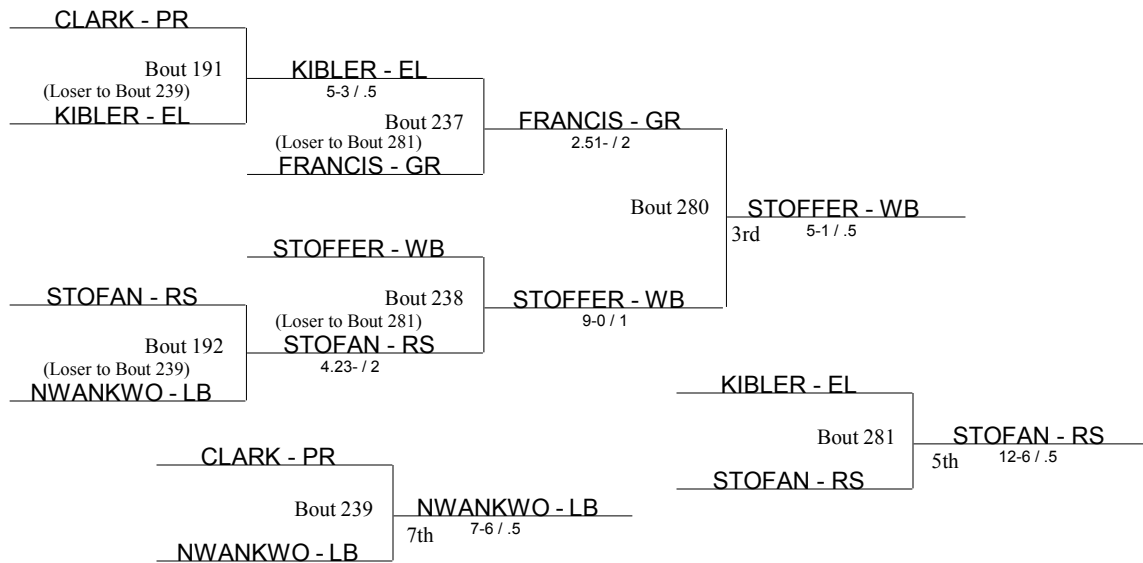

Beaver Consolation Bracket

- BE Benedictine
- BR Brush
- CH Cleveland Heights
- CN Conneaut
- EW Edgewood
- EL Elgin
- EU Euclid
- GL Gahanna Lincoln
- GR Girard
- JF Jefferson
- KL Kirtland
- LB Liberty
- PR Perry
- RS Riverside
- SV Southview
- WB West Branch