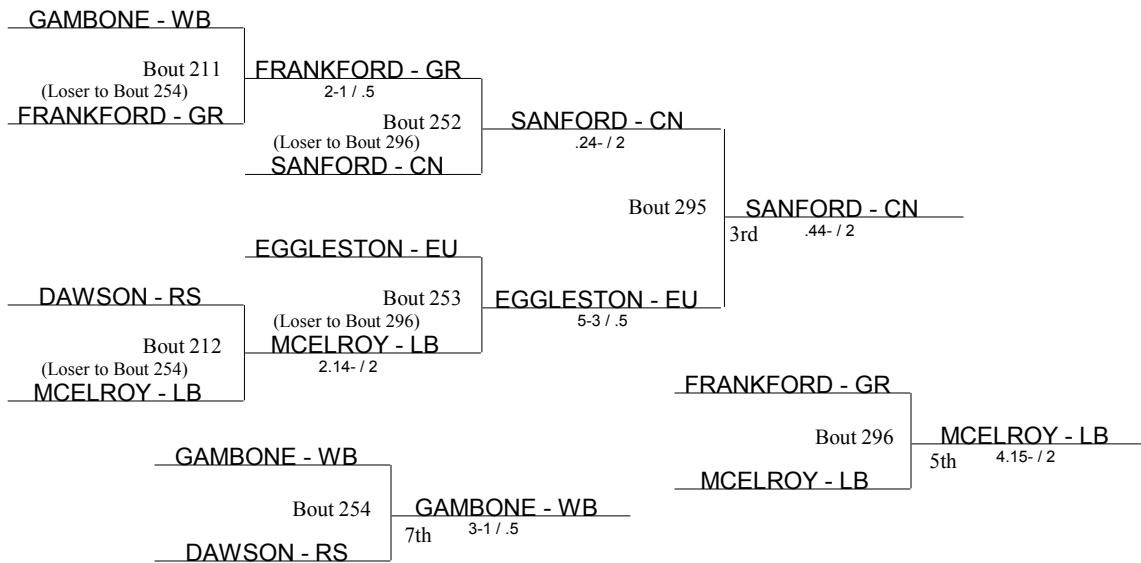

**Beaver Consolation Bracket**

- BE Benedictine
- BR Brush
- CH Cleveland Heights
- CN Conneaut
- EW Edgewood
- EL Elgin
- EU Euclid
- GL Gahanna Lincoln
- GR Girard
- JF Jefferson
- KL Kirtland
- LB Liberty
- PR Perry
- RS Riverside
- SV Southview
- WB West Branch