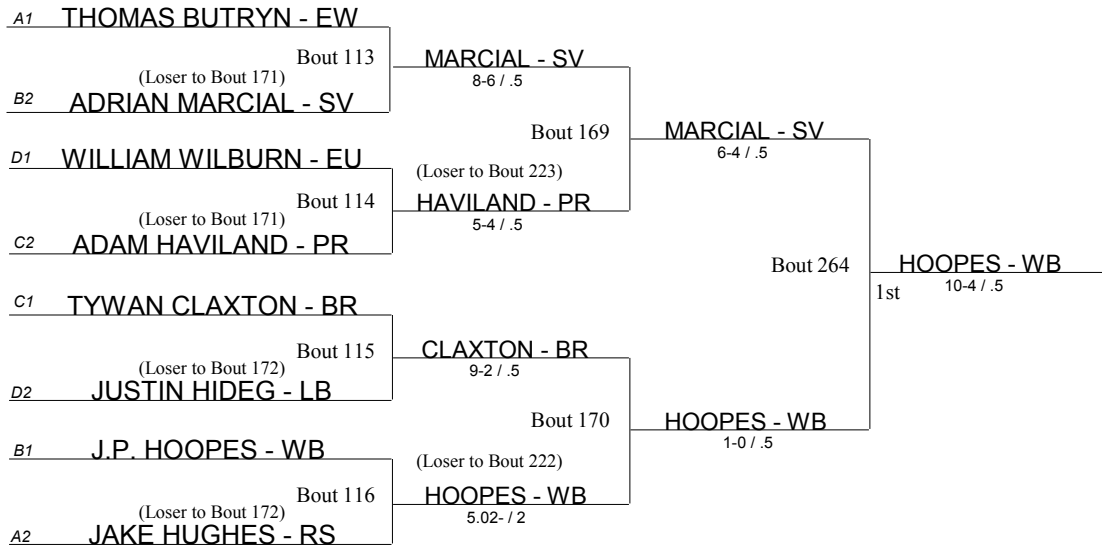

## Beaver Consolation Bracket

- BE Benedictine
- BR Brush
- CH Cleveland Heights
- CN Conneaut
- EW Edgewood
- EL Elgin
- EU Euclid
- GL Gahanna Lincoln
- GR Girard
- JF Jefferson
- KL Kirtland
- LB Liberty
- PR Perry
- RS Riverside
- SV Southview
- WB West Branch

**Beaver Consolation Bracket**

- BE Benedictine
- BR Brush
- CH Cleveland Heights
- CN Conneaut
- EW Edgewood
- EL Elgin
- EU Euclid
- GL Gahanna Lincoln
- GR Girard
- JF Jefferson
- KL Kirtland
- LB Liberty
- PR Perry
- RS Riverside
- SV Southview
- WB West Branch

- BE Benedictine
- BR Brush
- CH Cleveland Heights
- CN Conneaut
- EW Edgewood
- EL Elgin
- EU Euclid
- GL Gahanna Lincoln
- GR Girard
- JF Jefferson
- KL Kirtland
- LB Liberty
- PR Perry
- RS Riverside
- SV Southview
- WB West Branch