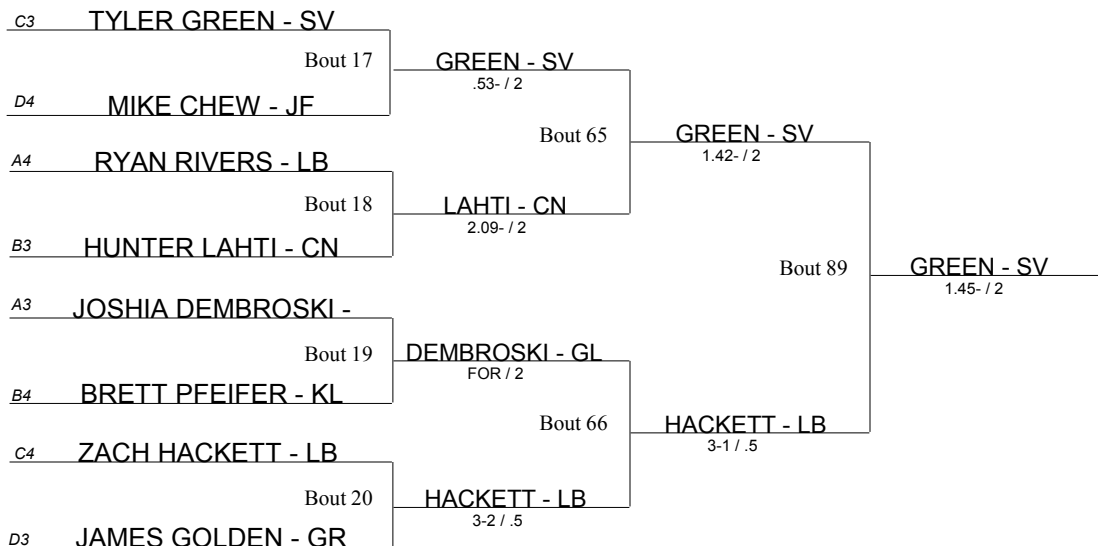

- BE Benedictine
- BR Brush
- CH Cleveland Heights
- CN Conneaut
- EW Edgewood
- EL Elgin
- EU Euclid
- GL Gahanna Lincoln
- GR Girard
- JF Jefferson
- KL Kirtland
- LB Liberty
- PR Perry
- RS Riverside
- SV Southview
- WB West Branch

## Beaver Consolation Bracket

- BE Benedictine
- BR Brush
- CH Cleveland Heights
- CN Conneaut
- EW Edgewood
- EL Elgin
- EU Euclid
- GL Gahanna Lincoln
- GR Girard
- JF Jefferson
- KL Kirtland
- LB Liberty
- PR Perry
- RS Riverside
- SV Southview
- WB West Branch

**Beaver Consolation Bracket**

- BE Benedictine
- BR Brush
- CH Cleveland Heights
- CN Conneaut
- EW Edgewood
- EL Elgin
- EU Euclid
- GL Gahanna Lincoln
- GR Girard
- JF Jefferson
- KL Kirtland
- LB Liberty
- PR Perry
- RS Riverside
- SV Southview
- WB West Branch