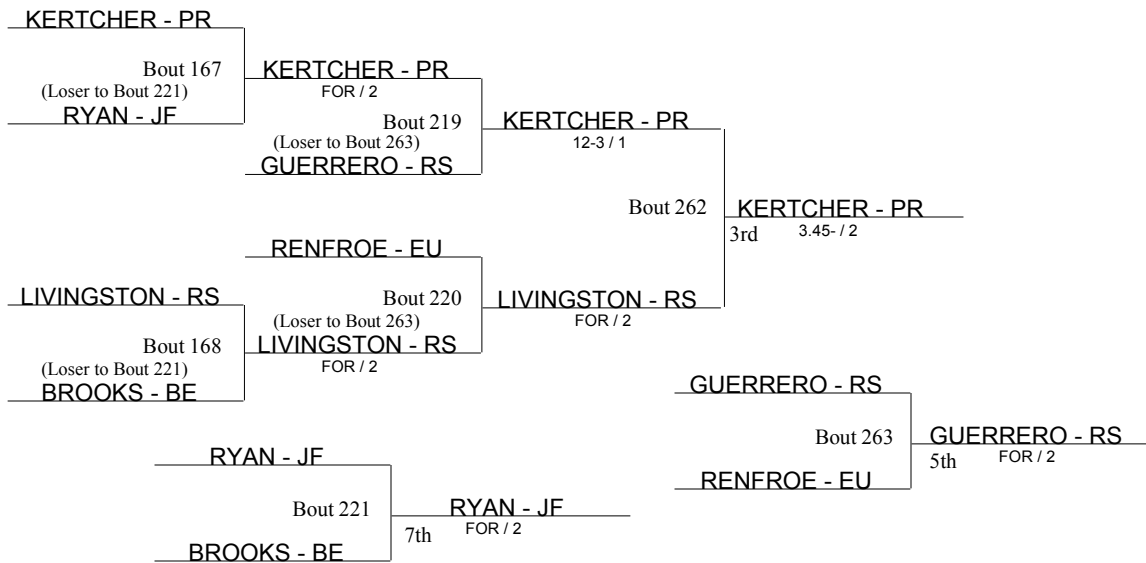

## Beaver Consolation Bracket

- BE Benedictine
- BR Brush
- CH Cleveland Heights
- CN Conneaut
- EW Edgewood
- EL Elgin
- EU Euclid
- GL Gahanna Lincoln
- GR Girard
- JF Jefferson
- KL Kirtland
- LB Liberty
- PR Perry
- RS Riverside
- SV Southview
- WB West Branch

**Beaver Consolation Bracket**

- BE Benedictine
- BR Brush
- CH Cleveland Heights
- CN Conneaut
- EW Edgewood
- EL Elgin
- EU Euclid
- GL Gahanna Lincoln
- GR Girard
- JF Jefferson
- KL Kirtland
- LB Liberty
- PR Perry
- RS Riverside
- SV Southview
- WB West Branch

- BE Benedictine
- BR Brush
- CH Cleveland Heights
- CN Conneaut
- EW Edgewood
- EL Elgin
- EU Euclid
- GL Gahanna Lincoln
- GR Girard
- JF Jefferson
- KL Kirtland
- LB Liberty
- PR Perry
- RS Riverside
- SV Southview
- WB West Branch