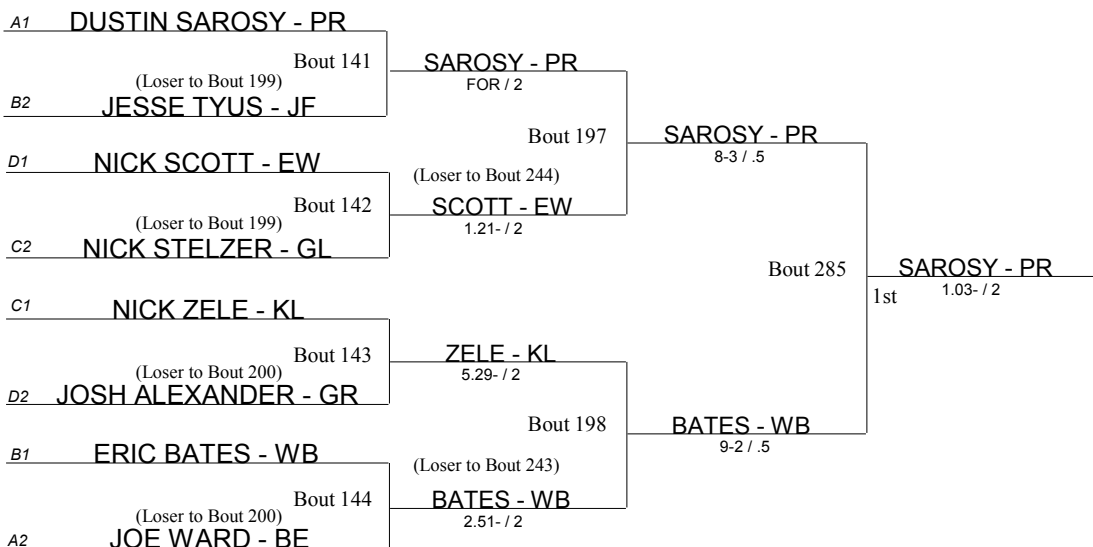

- BE Benedictine
- BR Brush
- CH Cleveland Heights
- CN Conneaut
- EW Edgewood
- EL Elgin
- EU Euclid
- GL Gahanna Lincoln
- GR Girard
- JF Jefferson
- KL Kirtland
- LB Liberty
- PR Perry
- RS Riverside
- SV Southview
- WB West Branch

Beaver Consolation Bracket