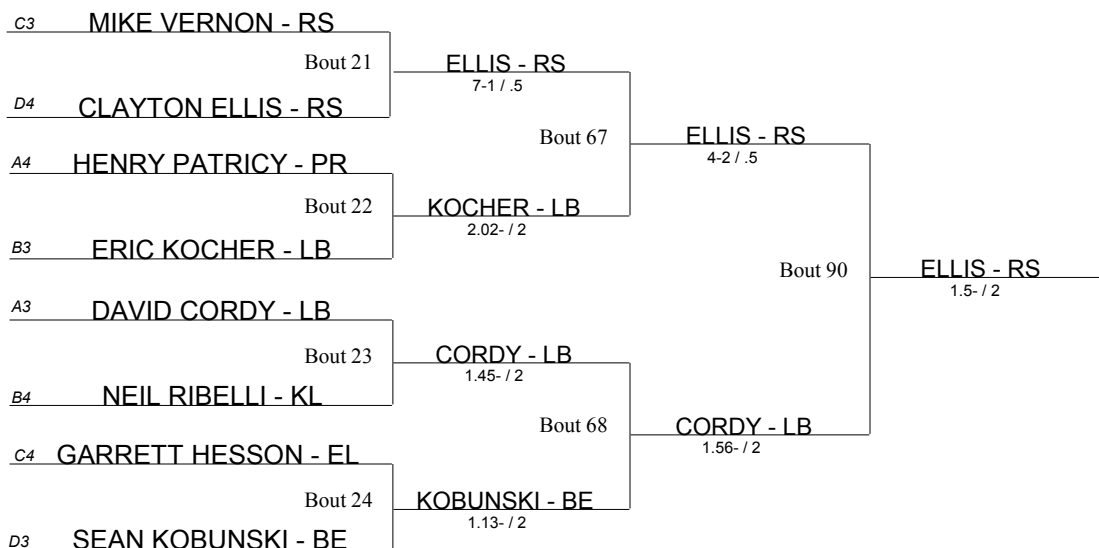

## Beaver Consolation Bracket

- BE Benedictine
- BR Brush
- CH Cleveland Heights
- CN Conneaut
- EW Edgewood
- EL Elgin
- EU Euclid
- GL Gahanna Lincoln
- GR Girard
- JF Jefferson
- KL Kirtland
- LB Liberty
- PR Perry
- RS Riverside
- SV Southview
- WB West Branch

**Beaver Consolation Bracket**

- BE Benedictine
- BR Brush
- CH Cleveland Heights
- CN Conneaut
- EW Edgewood
- EL Elgin
- EU Euclid
- GL Gahanna Lincoln
- GR Girard
- JF Jefferson
- KL Kirtland
- LB Liberty
- PR Perry
- RS Riverside
- SV Southview
- WB West Branch