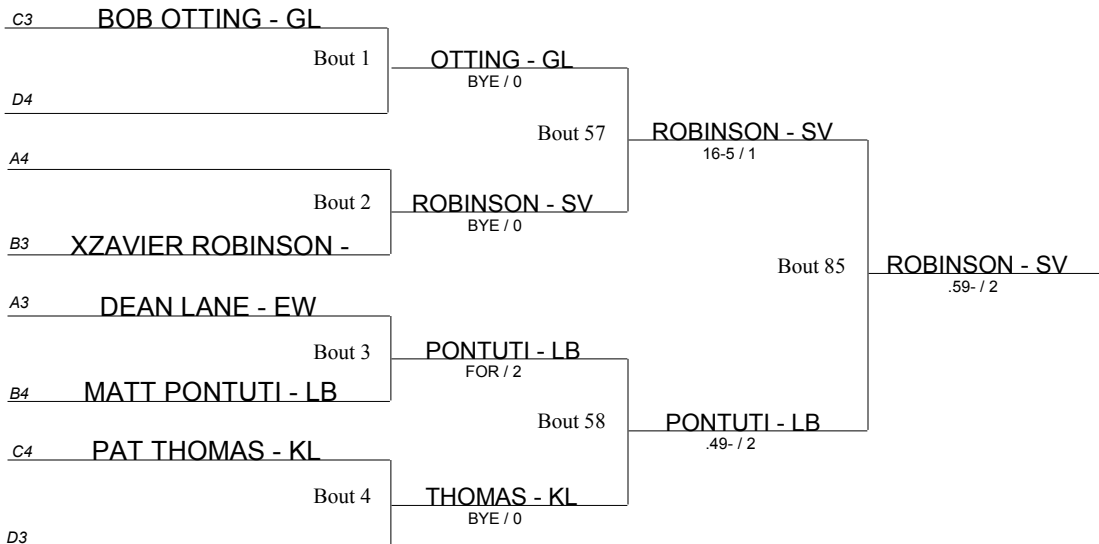

## Beaver Consolation Bracket

- BE Benedictine
- BR Brush
- CH Cleveland Heights
- CN Conneaut
- EW Edgewood
- EL Elgin
- EU Euclid
- GL Gahanna Lincoln
- GR Girard
- JF Jefferson
- KL Kirtland
- LB Liberty
- PR Perry
- RS Riverside
- SV Southview
- WB West Branch

**Beaver Consolation Bracket**

- BE Benedictine
- BR Brush
- CH Cleveland Heights
- CN Conneaut
- EW Edgewood
- EL Elgin
- EU Euclid
- GL Gahanna Lincoln
- GR Girard
- JF Jefferson
- KL Kirtland
- LB Liberty
- PR Perry
- RS Riverside
- SV Southview
- WB West Branch