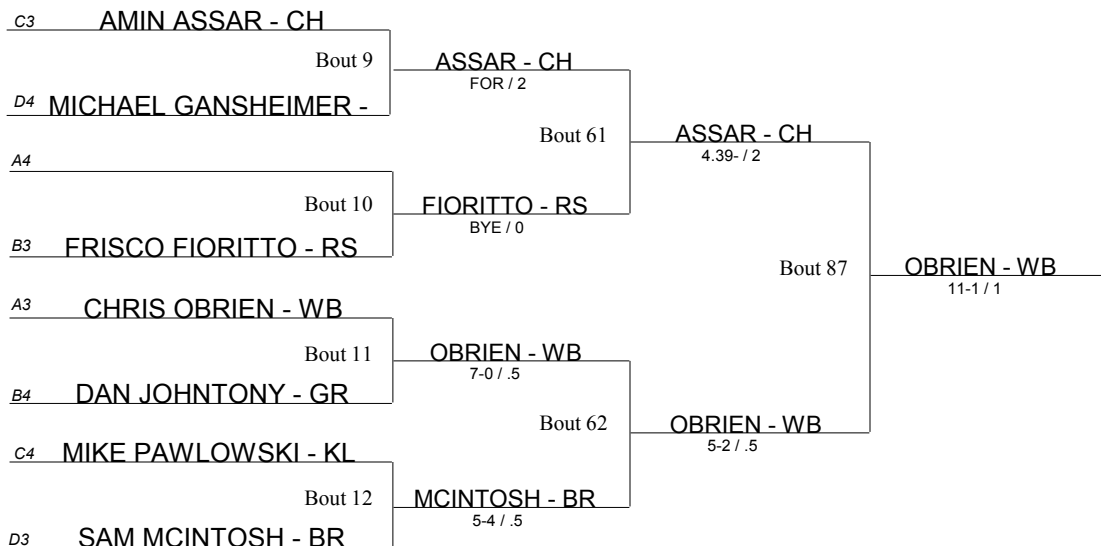

## Beaver Consolation Bracket

- BE Benedictine
- BR Brush
- CH Cleveland Heights
- CN Conneaut
- EW Edgewood
- EL Elgin
- EU Euclid
- GL Gahanna Lincoln
- GR Girard
- JF Jefferson
- KL Kirtland
- LB Liberty
- PR Perry
- RS Riverside
- SV Southview
- WB West Branch

**Beaver Consolation Bracket**

- BE Benedictine
- BR Brush
- CH Cleveland Heights
- CN Conneaut
- EW Edgewood
- EL Elgin
- EU Euclid
- GL Gahanna Lincoln
- GR Girard
- JF Jefferson
- KL Kirtland
- LB Liberty
- PR Perry
- RS Riverside
- SV Southview
- WB West Branch

- BE Benedictine
- BR Brush
- CH Cleveland Heights
- CN Conneaut
- EW Edgewood
- EL Elgin
- EU Euclid
- GL Gahanna Lincoln
- GR Girard
- JF Jefferson
- KL Kirtland
- LB Liberty
- PR Perry
- RS Riverside
- SV Southview
- WB West Branch