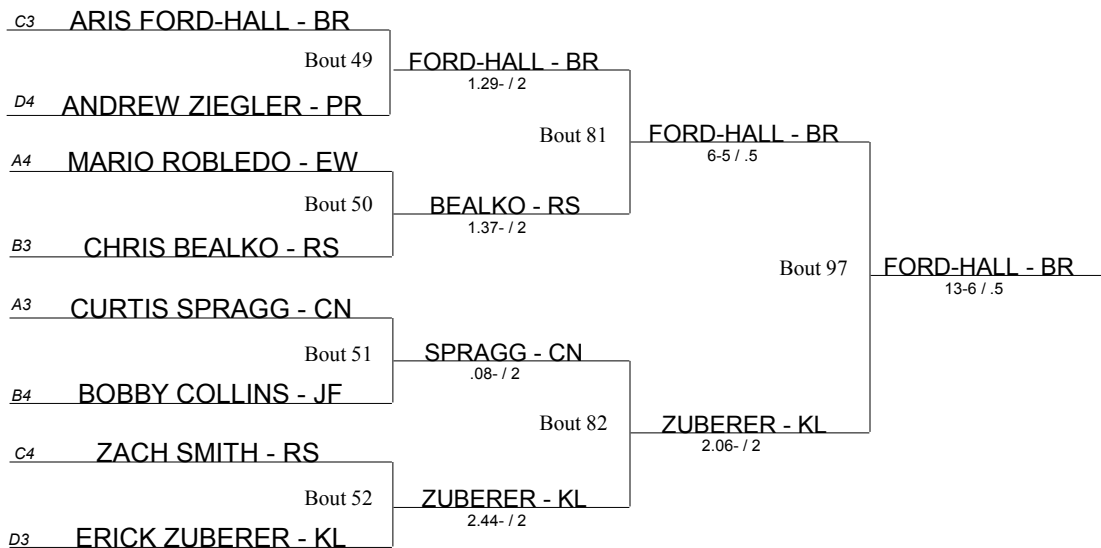

**Beaver Consolation Bracket**

- BE Benedictine
- BR Brush
- CH Cleveland Heights
- CN Conneaut
- EW Edgewood
- EL Elgin
- EU Euclid
- GL Gahanna Lincoln
- GR Girard
- JF Jefferson
- KL Kirtland
- LB Liberty
- PR Perry
- RS Riverside
- SV Southview
- WB West Branch