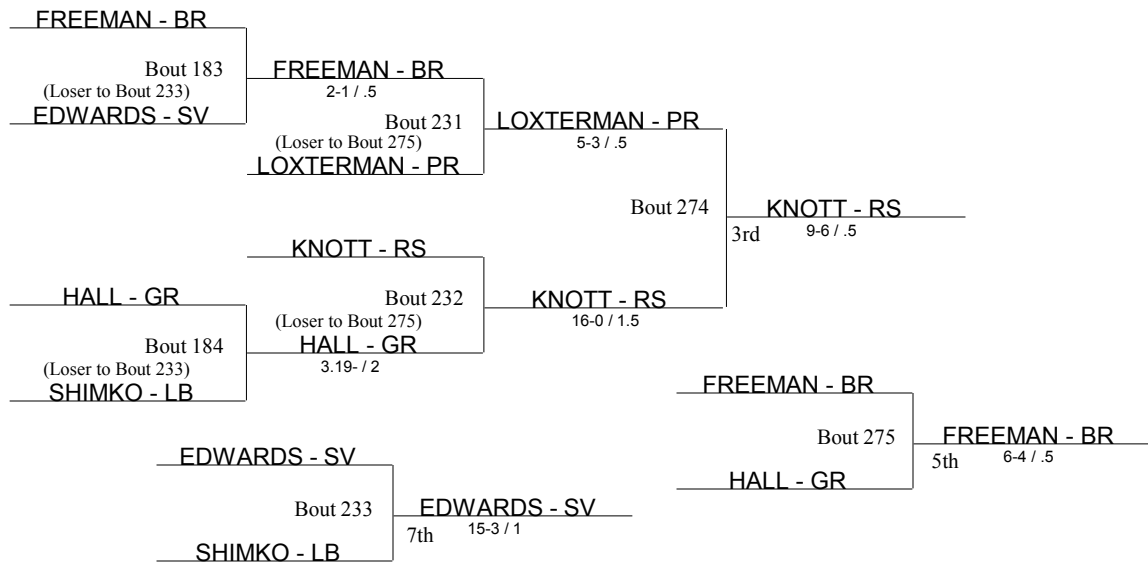

## Beaver Consolation Bracket

- BE Benedictine
- BR Brush
- CH Cleveland Heights
- CN Conneaut
- EW Edgewood
- EL Elgin
- EU Euclid
- GL Gahanna Lincoln
- GR Girard
- JF Jefferson
- KL Kirtland
- LB Liberty
- PR Perry
- RS Riverside
- SV Southview
- WB West Branch

**Beaver Consolation Bracket**

- BE Benedictine
- BR Brush
- CH Cleveland Heights
- CN Conneaut
- EW Edgewood
- EL Elgin
- EU Euclid
- GL Gahanna Lincoln
- GR Girard
- JF Jefferson
- KL Kirtland
- LB Liberty
- PR Perry
- RS Riverside
- SV Southview
- WB West Branch

## Beaver Consolation Bracket

**Beaver Consolation Bracket**

- BE Benedictine
- BR Brush
- CH Cleveland Heights
- CN Conneaut
- EW Edgewood
- EL Elgin
- EU Euclid
- GL Gahanna Lincoln
- GR Girard
- JF Jefferson
- KL Kirtland
- LB Liberty
- PR Perry
- RS Riverside
- SV Southview
- WB West Branch