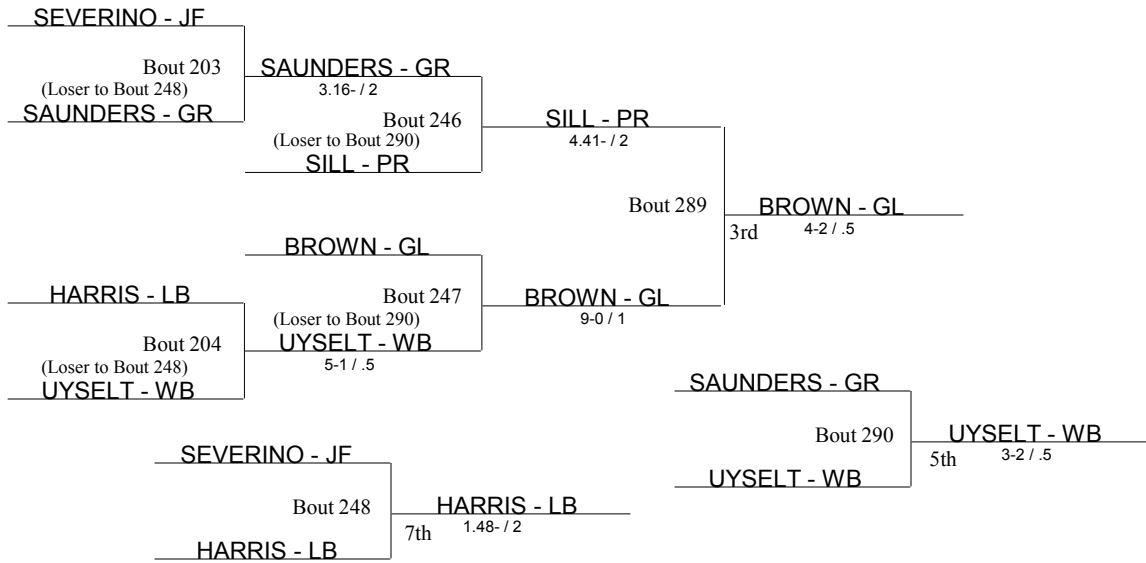

- BE Benedictine
- BR Brush
- CH Cleveland Heights
- CN Conneaut
- EW Edgewood
- EL Elgin
- EU Euclid
- GL Gahanna Lincoln
- GR Girard
- JF Jefferson
- KL Kirtland
- LB Liberty
- PR Perry
- RS Riverside
- SV Southview
- WB West Branch

**Beaver Consolation Bracket**

- BE Benedictine
- BR Brush
- CH Cleveland Heights
- CN Conneaut
- EW Edgewood
- EL Elgin
- EU Euclid
- GL Gahanna Lincoln
- GR Girard
- JF Jefferson
- KL Kirtland
- LB Liberty
- PR Perry
- RS Riverside
- SV Southview
- WB West Branch