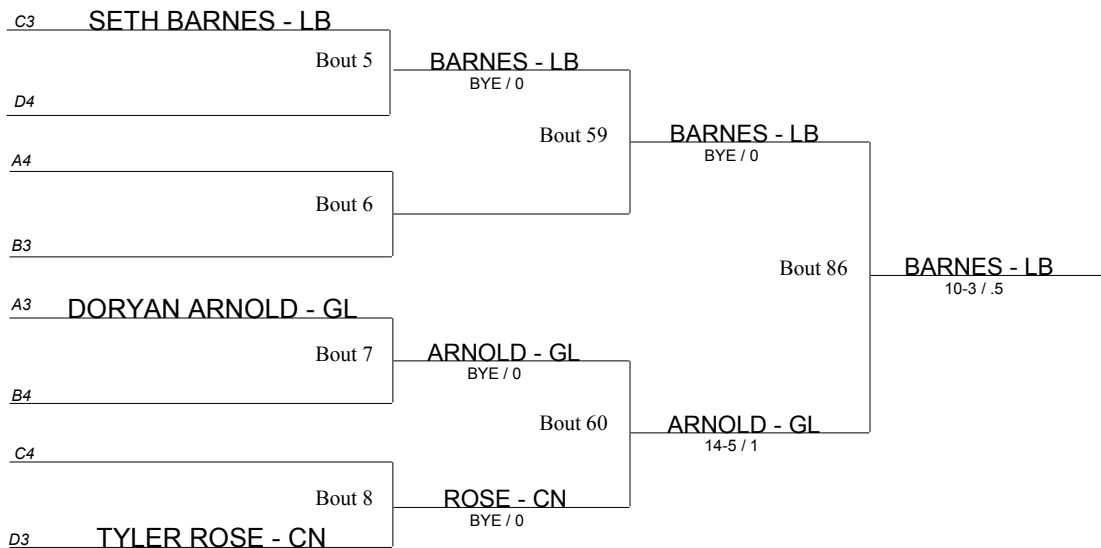

## Beaver Consolation Bracket

- BE Benedictine
- BR Brush
- CH Cleveland Heights
- CN Conneaut
- EW Edgewood
- EL Elgin
- EU Euclid
- GL Gahanna Lincoln
- GR Girard
- JF Jefferson
- KL Kirtland
- LB Liberty
- PR Perry
- RS Riverside
- SV Southview
- WB West Branch

**Beaver Consolation Bracket**

- BE Benedictine
- BR Brush
- CH Cleveland Heights
- CN Conneaut
- EW Edgewood
- EL Elgin
- EU Euclid
- GL Gahanna Lincoln
- GR Girard
- JF Jefferson
- KL Kirtland
- LB Liberty
- PR Perry
- RS Riverside
- SV Southview
- WB West Branch

- BE Benedictine
- BR Brush
- CH Cleveland Heights
- CN Conneaut
- EW Edgewood
- EL Elgin
- EU Euclid
- GL Gahanna Lincoln
- GR Girard
- JF Jefferson
- KL Kirtland
- LB Liberty
- PR Perry
- RS Riverside
- SV Southview
- WB West Branch