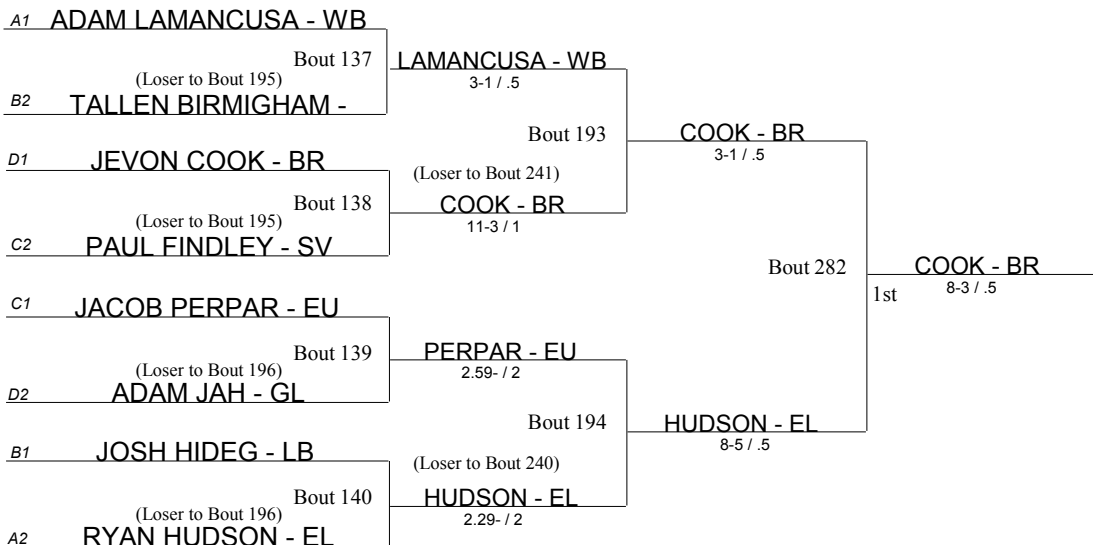

- BE Benedictine
- BR Brush
- CH Cleveland Heights
- CN Conneaut
- EW Edgewood
- EL Elgin
- EU Euclid
- GL Gahanna Lincoln
- GR Girard
- JF Jefferson
- KL Kirtland
- LB Liberty
- PR Perry
- RS Riverside
- SV Southview
- WB West Branch

Beaver Consolation Bracket