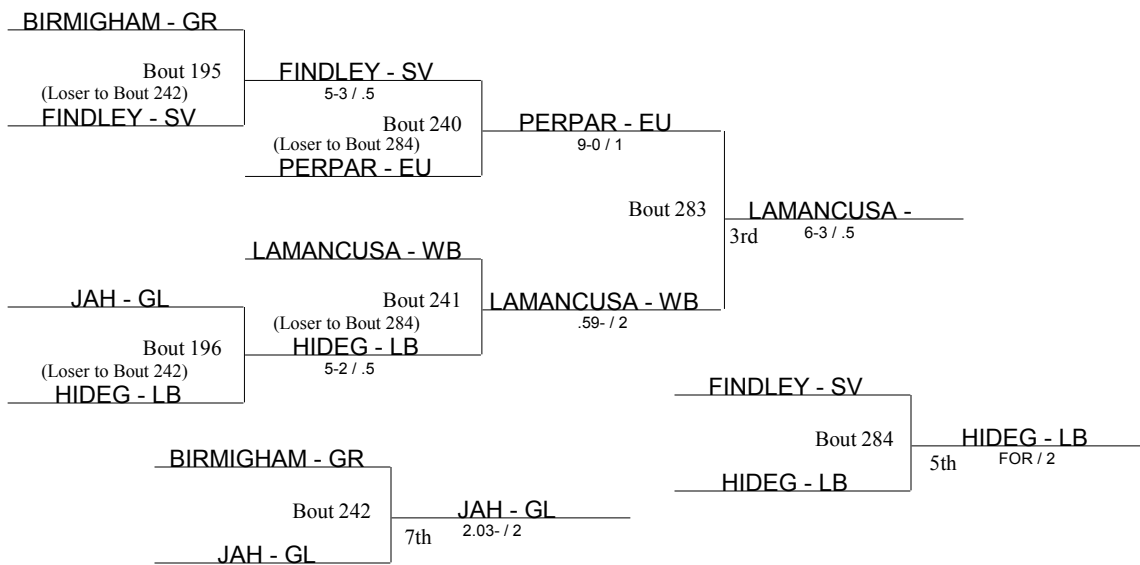

- BE Benedictine
- BR Brush
- CH Cleveland Heights
- CN Conneaut
- EW Edgewood
- EL Elgin
- EU Euclid
- GL Gahanna Lincoln
- GR Girard
- JF Jefferson
- KL Kirtland
- LB Liberty
- PR Perry
- RS Riverside
- SV Southview
- WB West Branch

Beaver Consolation Bracket