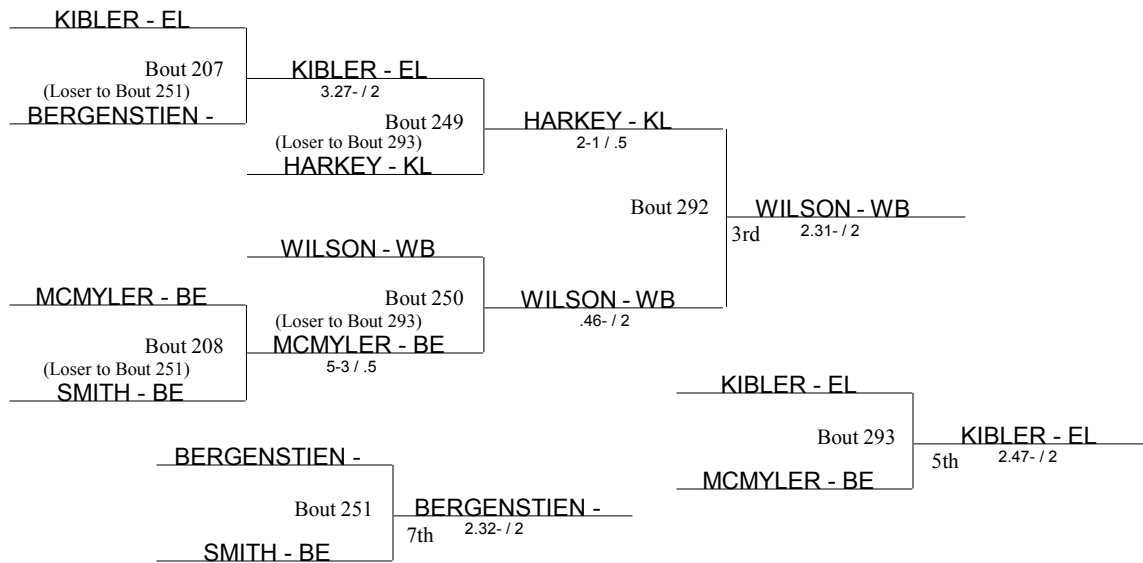

**Beaver Consolation Bracket**

- BE Benedictine
- BR Brush
- CH Cleveland Heights
- CN Conneaut
- EW Edgewood
- EL Elgin
- EU Euclid
- GL Gahanna Lincoln
- GR Girard
- JF Jefferson
- KL Kirtland
- LB Liberty
- PR Perry
- RS Riverside
- SV Southview
- WB West Branch