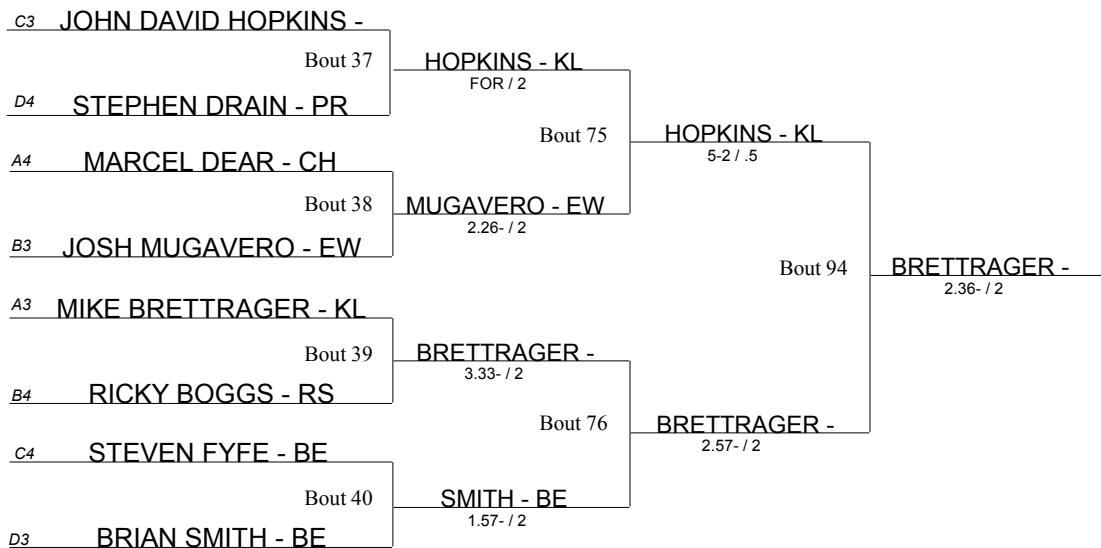

Beaver Consolation Bracket