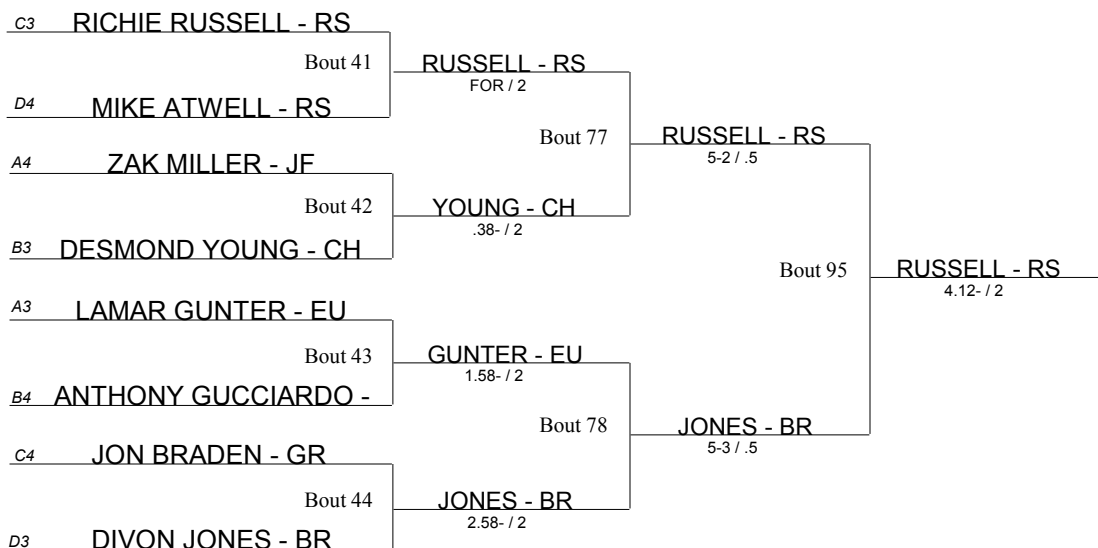

## Beaver Consolation Bracket

**Beaver Consolation Bracket**

- BE Benedictine
- BR Brush
- CH Cleveland Heights
- CN Conneaut
- EW Edgewood
- EL Elgin
- EU Euclid
- GL Gahanna Lincoln
- GR Girard
- JF Jefferson
- KL Kirtland
- LB Liberty
- PR Perry
- RS Riverside
- SV Southview
- WB West Branch

- BE Benedictine
- BR Brush
- CH Cleveland Heights
- CN Conneaut
- EW Edgewood
- EL Elgin
- EU Euclid
- GL Gahanna Lincoln
- GR Girard
- JF Jefferson
- KL Kirtland
- LB Liberty
- PR Perry
- RS Riverside
- SV Southview
- WB West Branch

**Beaver Consolation Bracket**

- BE Benedictine
- BR Brush
- CH Cleveland Heights
- CN Conneaut
- EW Edgewood
- EL Elgin
- EU Euclid
- GL Gahanna Lincoln
- GR Girard
- JF Jefferson
- KL Kirtland
- LB Liberty
- PR Perry
- RS Riverside
- SV Southview
- WB West Branch