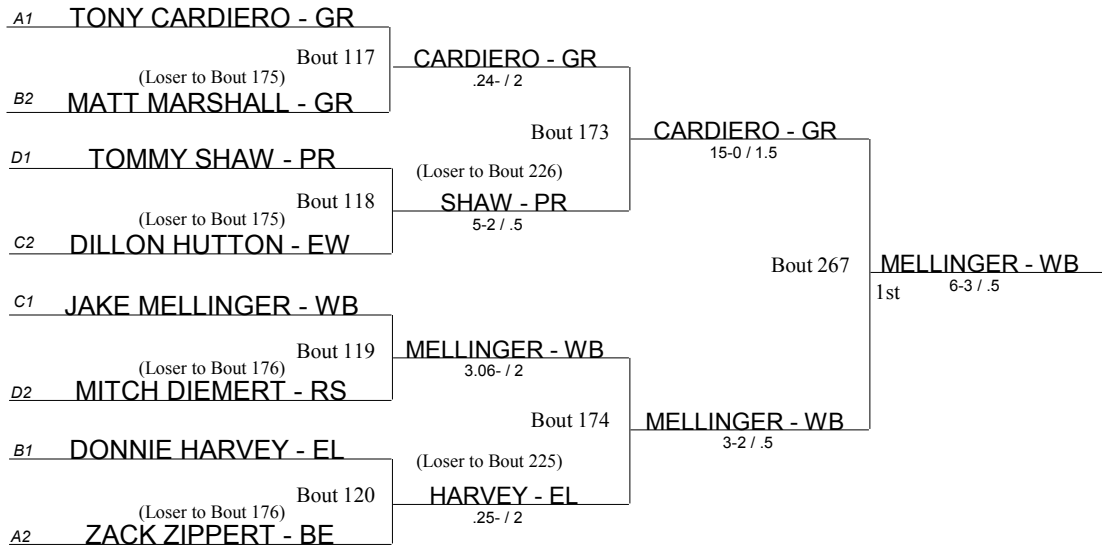

- BE Benedictine
- BR Brush
- CH Cleveland Heights
- CN Conneaut
- EW Edgewood
- EL Elgin
- EU Euclid
- GL Gahanna Lincoln
- GR Girard
- JF Jefferson
- KL Kirtland
- LB Liberty
- PR Perry
- RS Riverside
- SV Southview
- WB West Branch

## Beaver Consolation Bracket

- BE Benedictine
- BR Brush
- CH Cleveland Heights
- CN Conneaut
- EW Edgewood
- EL Elgin
- EU Euclid
- GL Gahanna Lincoln
- GR Girard
- JF Jefferson
- KL Kirtland
- LB Liberty
- PR Perry
- RS Riverside
- SV Southview
- WB West Branch

**Beaver Consolation Bracket**

- BE Benedictine
- BR Brush
- CH Cleveland Heights
- CN Conneaut
- EW Edgewood
- EL Elgin
- EU Euclid
- GL Gahanna Lincoln
- GR Girard
- JF Jefferson
- KL Kirtland
- LB Liberty
- PR Perry
- RS Riverside
- SV Southview
- WB West Branch