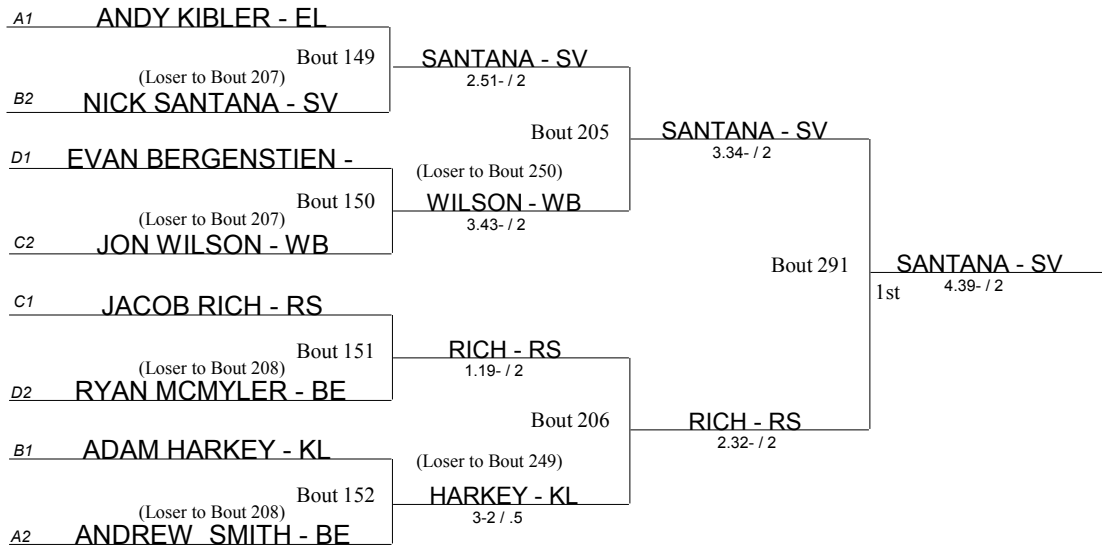

**Beaver Consolation Bracket**

- BE Benedictine
- BR Brush
- CH Cleveland Heights
- CN Conneaut
- EW Edgewood
- EL Elgin
- EU Euclid
- GL Gahanna Lincoln
- GR Girard
- JF Jefferson
- KL Kirtland
- LB Liberty
- PR Perry
- RS Riverside
- SV Southview
- WB West Branch