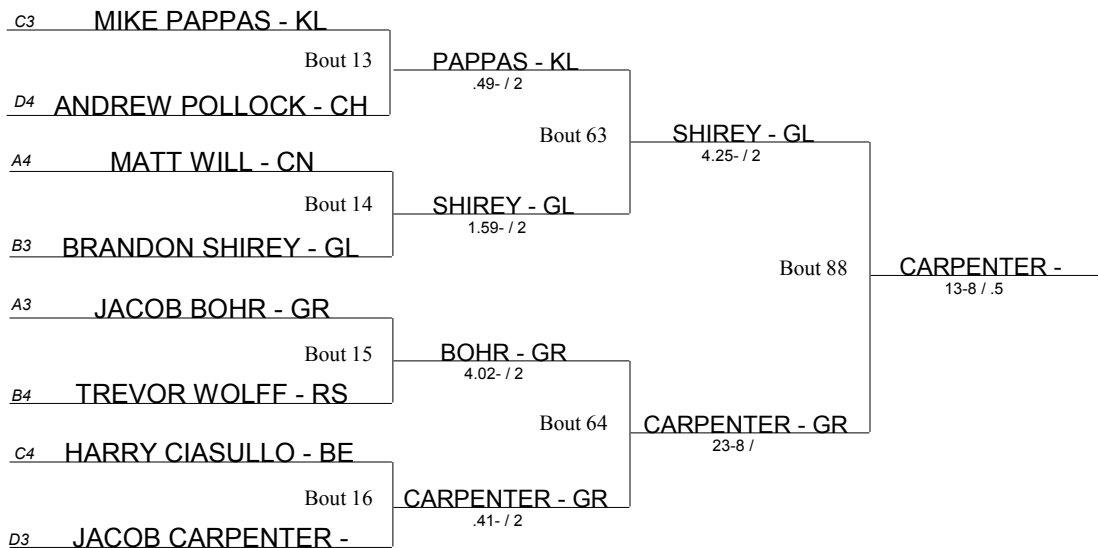

**Beaver Consolation Bracket**

- BE Benedictine
- BR Brush
- CH Cleveland Heights
- CN Conneaut
- EW Edgewood
- EL Elgin
- EU Euclid
- GL Gahanna Lincoln
- GR Girard
- JF Jefferson
- KL Kirtland
- LB Liberty
- PR Perry
- RS Riverside
- SV Southview
- WB West Branch

- BE Benedictine
- BR Brush
- CH Cleveland Heights
- CN Conneaut
- EW Edgewood
- EL Elgin
- EU Euclid
- GL Gahanna Lincoln
- GR Girard
- JF Jefferson
- KL Kirtland
- LB Liberty
- PR Perry
- RS Riverside
- SV Southview
- WB West Branch

## Beaver Consolation Bracket

- BE Benedictine
- BR Brush
- CH Cleveland Heights
- CN Conneaut
- EW Edgewood
- EL Elgin
- EU Euclid
- GL Gahanna Lincoln
- GR Girard
- JF Jefferson
- KL Kirtland
- LB Liberty
- PR Perry
- RS Riverside
- SV Southview
- WB West Branch