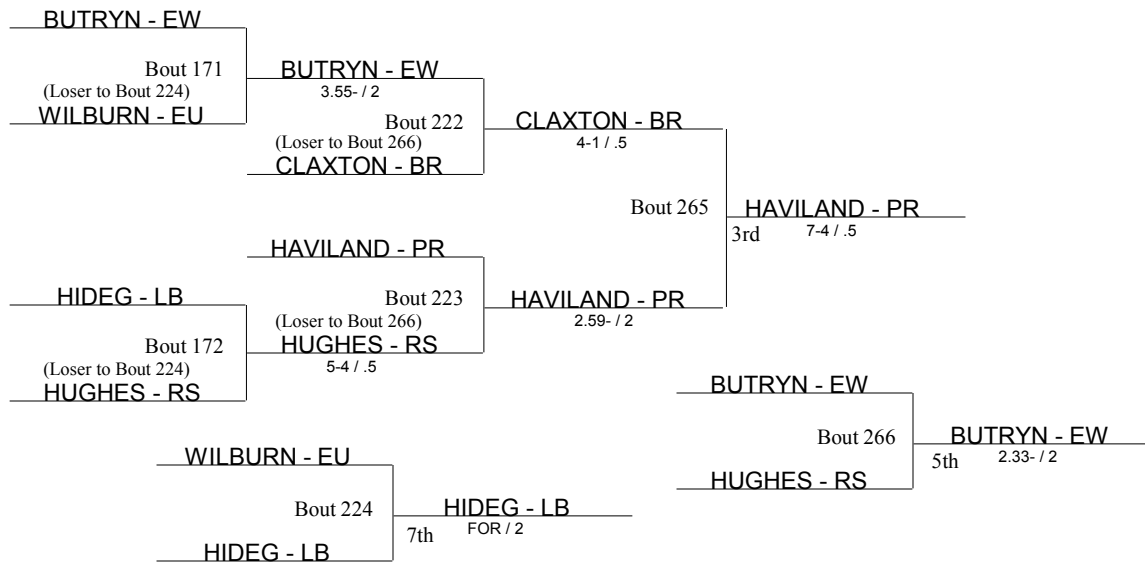

## Beaver Consolation Bracket

- BE Benedictine
- BR Brush
- CH Cleveland Heights
- CN Conneaut
- EW Edgewood
- EL Elgin
- EU Euclid
- GL Gahanna Lincoln
- GR Girard
- JF Jefferson
- KL Kirtland
- LB Liberty
- PR Perry
- RS Riverside
- SV Southview
- WB West Branch

**Beaver Consolation Bracket**

- BE Benedictine
- BR Brush
- CH Cleveland Heights
- CN Conneaut
- EW Edgewood
- EL Elgin
- EU Euclid
- GL Gahanna Lincoln
- GR Girard
- JF Jefferson
- KL Kirtland
- LB Liberty
- PR Perry
- RS Riverside
- SV Southview
- WB West Branch

- BE Benedictine
- BR Brush
- CH Cleveland Heights
- CN Conneaut
- EW Edgewood
- EL Elgin
- EU Euclid
- GL Gahanna Lincoln
- GR Girard
- JF Jefferson
- KL Kirtland
- LB Liberty
- PR Perry
- RS Riverside
- SV Southview
- WB West Branch