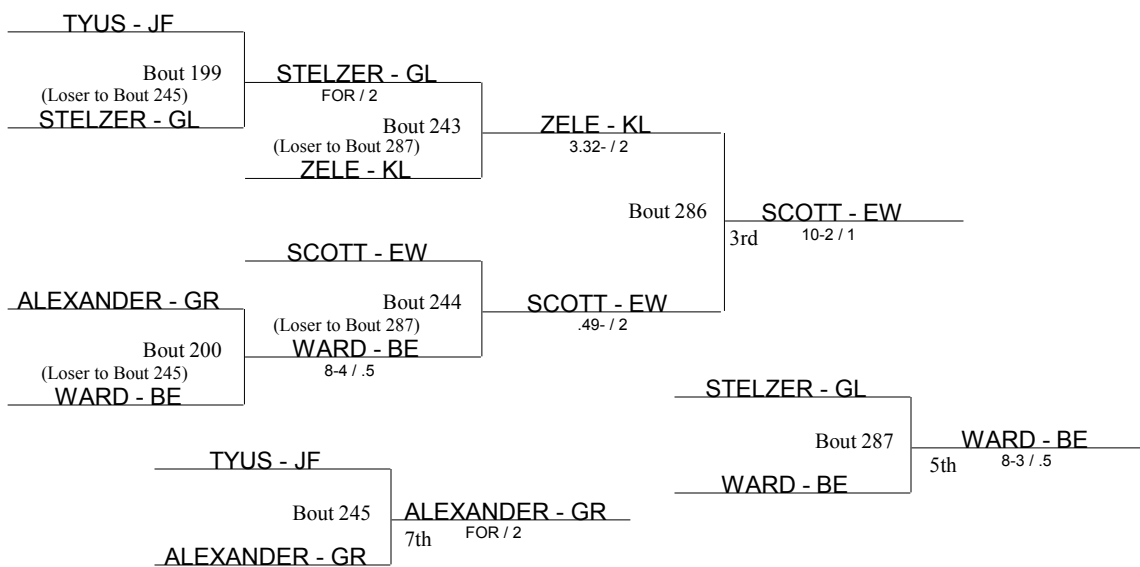

- BE Benedictine
- BR Brush
- CH Cleveland Heights
- CN Conneaut
- EW Edgewood
- EL Elgin
- EU Euclid
- GL Gahanna Lincoln
- GR Girard
- JF Jefferson
- KL Kirtland
- LB Liberty
- PR Perry
- RS Riverside
- SV Southview
- WB West Branch

Beaver Consolation Bracket