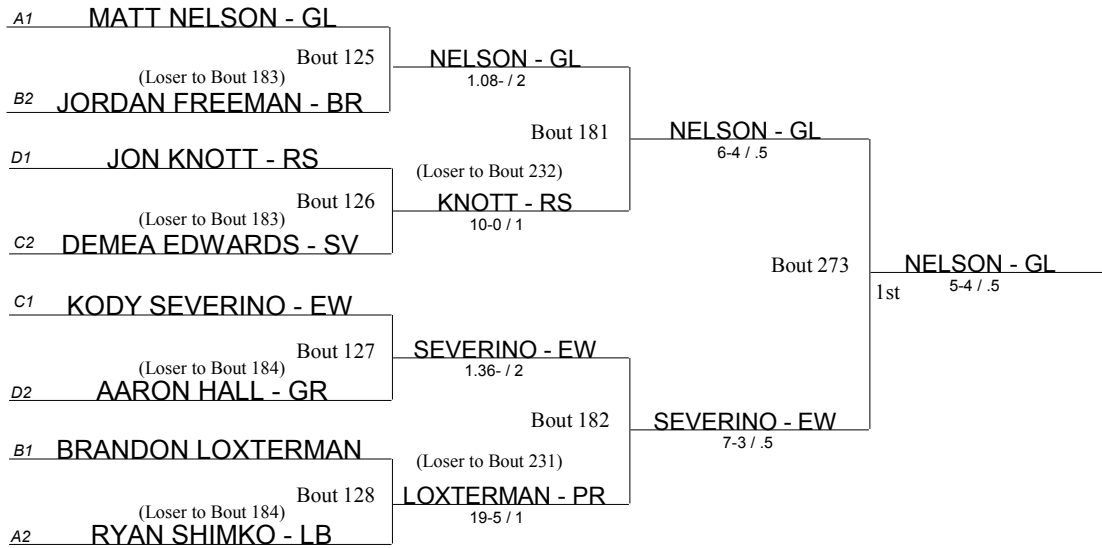

## Beaver Consolation Bracket

- BE Benedictine
- BR Brush
- CH Cleveland Heights
- CN Conneaut
- EW Edgewood
- EL Elgin
- EU Euclid
- GL Gahanna Lincoln
- GR Girard
- JF Jefferson
- KL Kirtland
- LB Liberty
- PR Perry
- RS Riverside
- SV Southview
- WB West Branch

**Beaver Consolation Bracket**

- BE Benedictine
- BR Brush
- CH Cleveland Heights
- CN Conneaut
- EW Edgewood
- EL Elgin
- EU Euclid
- GL Gahanna Lincoln
- GR Girard
- JF Jefferson
- KL Kirtland
- LB Liberty
- PR Perry
- RS Riverside
- SV Southview
- WB West Branch

## Beaver Consolation Bracket

**Beaver Consolation Bracket**

- BE Benedictine
- BR Brush
- CH Cleveland Heights
- CN Conneaut
- EW Edgewood
- EL Elgin
- EU Euclid
- GL Gahanna Lincoln
- GR Girard
- JF Jefferson
- KL Kirtland
- LB Liberty
- PR Perry
- RS Riverside
- SV Southview
- WB West Branch