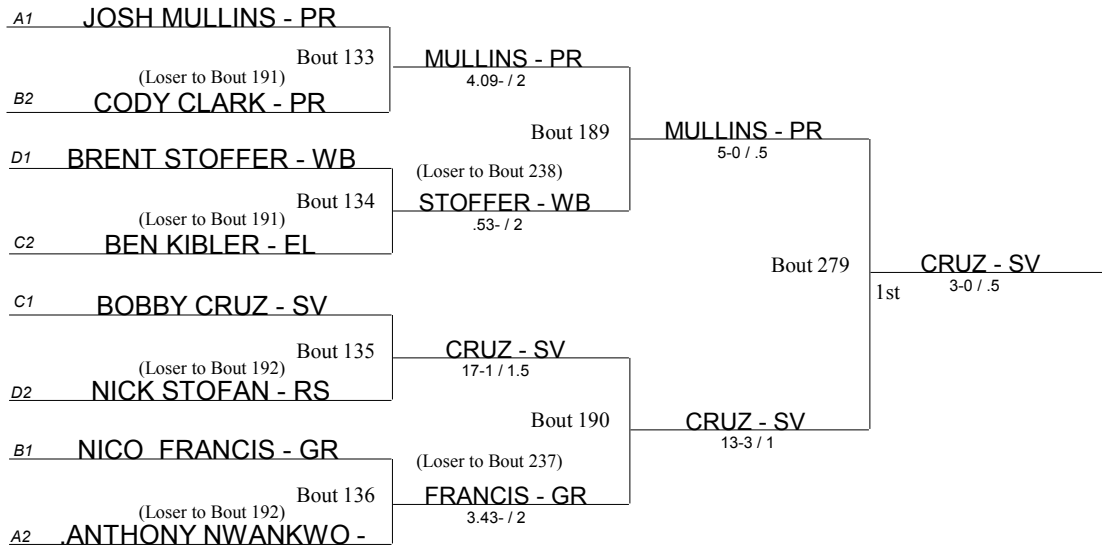

Beaver Consolation Bracket

- BE Benedictine
- BR Brush
- CH Cleveland Heights
- CN Conneaut
- EW Edgewood
- EL Elgin
- EU Euclid
- GL Gahanna Lincoln
- GR Girard
- JF Jefferson
- KL Kirtland
- LB Liberty
- PR Perry
- RS Riverside
- SV Southview
- WB West Branch