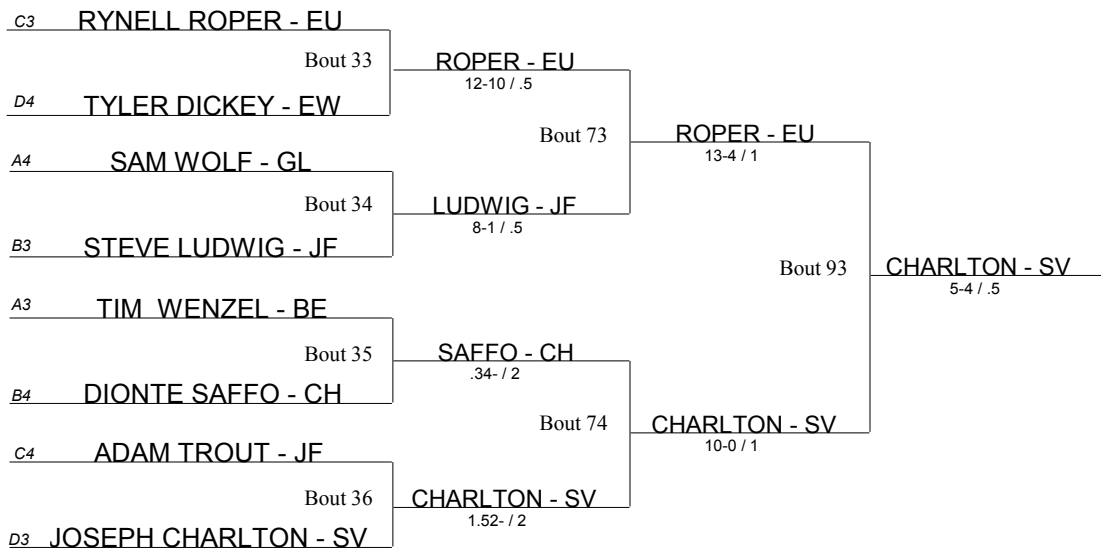

Beaver Consolation Bracket

- BE Benedictine
- BR Brush
- CH Cleveland Heights
- CN Conneaut
- EW Edgewood
- EL Elgin
- EU Euclid
- GL Gahanna Lincoln
- GR Girard
- JF Jefferson
- KL Kirtland
- LB Liberty
- PR Perry
- RS Riverside
- SV Southview
- WB West Branch