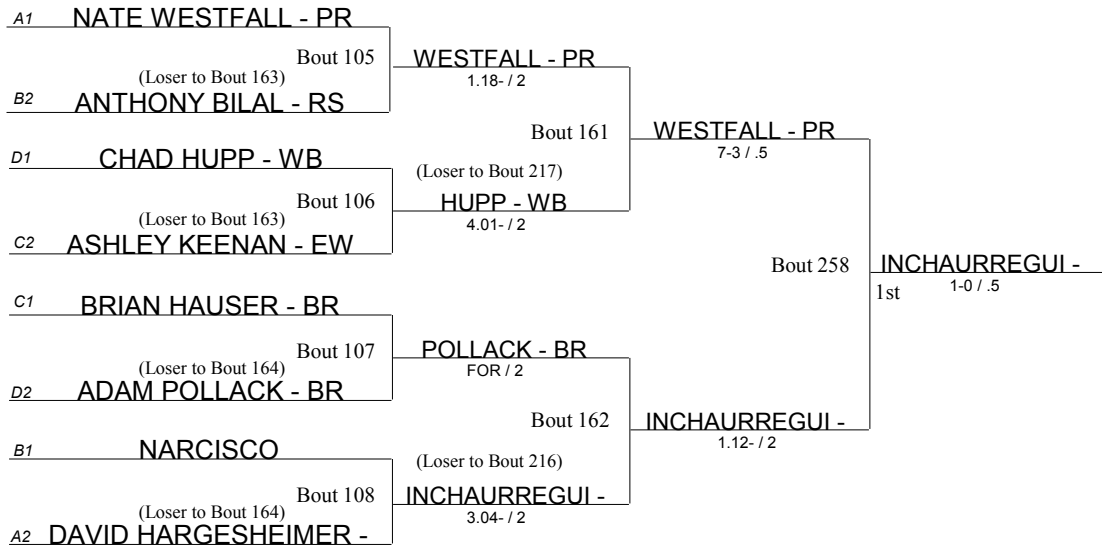

## Beaver Consolation Bracket

- BE Benedictine
- BR Brush
- CH Cleveland Heights
- CN Conneaut
- EW Edgewood
- EL Elgin
- EU Euclid
- GL Gahanna Lincoln
- GR Girard
- JF Jefferson
- KL Kirtland
- LB Liberty
- PR Perry
- RS Riverside
- SV Southview
- WB West Branch

**Beaver Consolation Bracket**

- BE Benedictine
- BR Brush
- CH Cleveland Heights
- CN Conneaut
- EW Edgewood
- EL Elgin
- EU Euclid
- GL Gahanna Lincoln
- GR Girard
- JF Jefferson
- KL Kirtland
- LB Liberty
- PR Perry
- RS Riverside
- SV Southview
- WB West Branch

- BE Benedictine
- BR Brush
- CH Cleveland Heights
- CN Conneaut
- EW Edgewood
- EL Elgin
- EU Euclid
- GL Gahanna Lincoln
- GR Girard
- JF Jefferson
- KL Kirtland
- LB Liberty
- PR Perry
- RS Riverside
- SV Southview
- WB West Branch