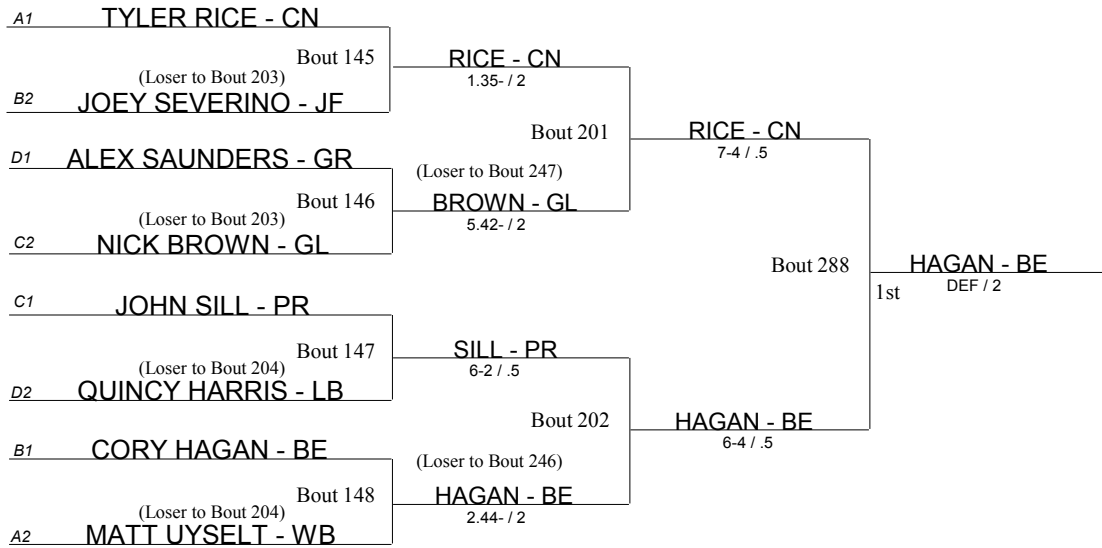

## Beaver Consolation Bracket

**Beaver Consolation Bracket**

- BE Benedictine
- BR Brush
- CH Cleveland Heights
- CN Conneaut
- EW Edgewood
- EL Elgin
- EU Euclid
- GL Gahanna Lincoln
- GR Girard
- JF Jefferson
- KL Kirtland
- LB Liberty
- PR Perry
- RS Riverside
- SV Southview
- WB West Branch

- BE Benedictine
- BR Brush
- CH Cleveland Heights
- CN Conneaut
- EW Edgewood
- EL Elgin
- EU Euclid
- GL Gahanna Lincoln
- GR Girard
- JF Jefferson
- KL Kirtland
- LB Liberty
- PR Perry
- RS Riverside
- SV Southview
- WB West Branch

**Beaver Consolation Bracket**

- BE Benedictine
- BR Brush
- CH Cleveland Heights
- CN Conneaut
- EW Edgewood
- EL Elgin
- EU Euclid
- GL Gahanna Lincoln
- GR Girard
- JF Jefferson
- KL Kirtland
- LB Liberty
- PR Perry
- RS Riverside
- SV Southview
- WB West Branch