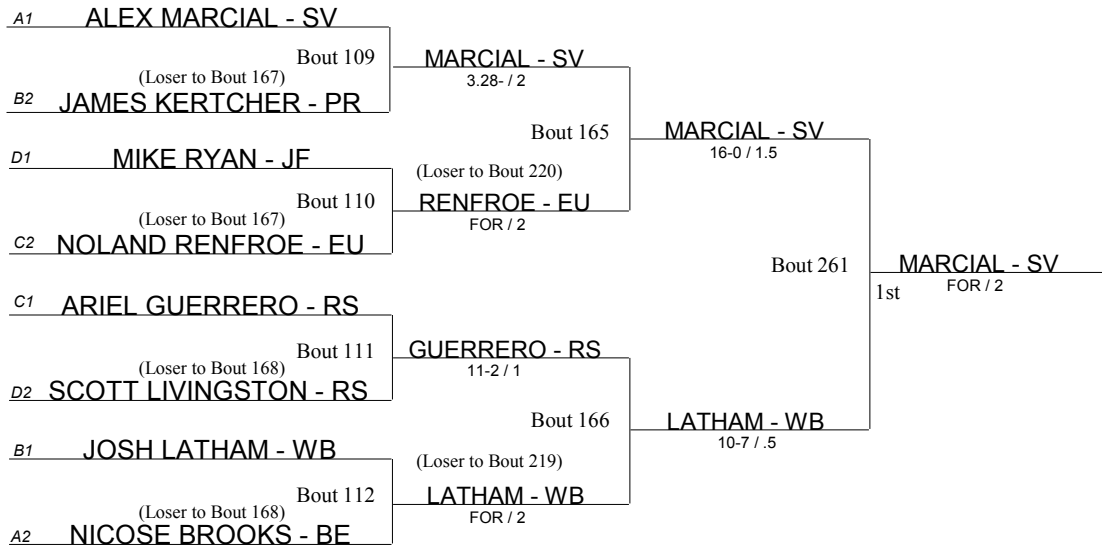

## Beaver Consolation Bracket

- BE Benedictine
- BR Brush
- CH Cleveland Heights
- CN Conneaut
- EW Edgewood
- EL Elgin
- EU Euclid
- GL Gahanna Lincoln
- GR Girard
- JF Jefferson
- KL Kirtland
- LB Liberty
- PR Perry
- RS Riverside
- SV Southview
- WB West Branch

**Beaver Consolation Bracket**

- BE Benedictine
- BR Brush
- CH Cleveland Heights
- CN Conneaut
- EW Edgewood
- EL Elgin
- EU Euclid
- GL Gahanna Lincoln
- GR Girard
- JF Jefferson
- KL Kirtland
- LB Liberty
- PR Perry
- RS Riverside
- SV Southview
- WB West Branch

- BE Benedictine
- BR Brush
- CH Cleveland Heights
- CN Conneaut
- EW Edgewood
- EL Elgin
- EU Euclid
- GL Gahanna Lincoln
- GR Girard
- JF Jefferson
- KL Kirtland
- LB Liberty
- PR Perry
- RS Riverside
- SV Southview
- WB West Branch