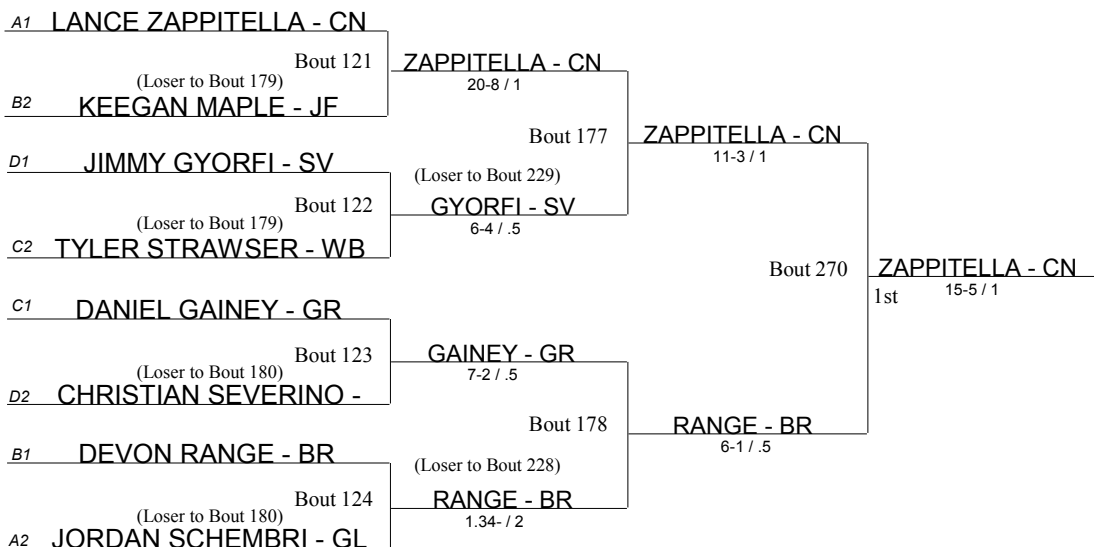

## Beaver Consolation Bracket

- BE Benedictine
- BR Brush
- CH Cleveland Heights
- CN Conneaut
- EW Edgewood
- EL Elgin
- EU Euclid
- GL Gahanna Lincoln
- GR Girard
- JF Jefferson
- KL Kirtland
- LB Liberty
- PR Perry
- RS Riverside
- SV Southview
- WB West Branch

**Beaver Consolation Bracket**

- BE Benedictine
- BR Brush
- CH Cleveland Heights
- CN Conneaut
- EW Edgewood
- EL Elgin
- EU Euclid
- GL Gahanna Lincoln
- GR Girard
- JF Jefferson
- KL Kirtland
- LB Liberty
- PR Perry
- RS Riverside
- SV Southview
- WB West Branch