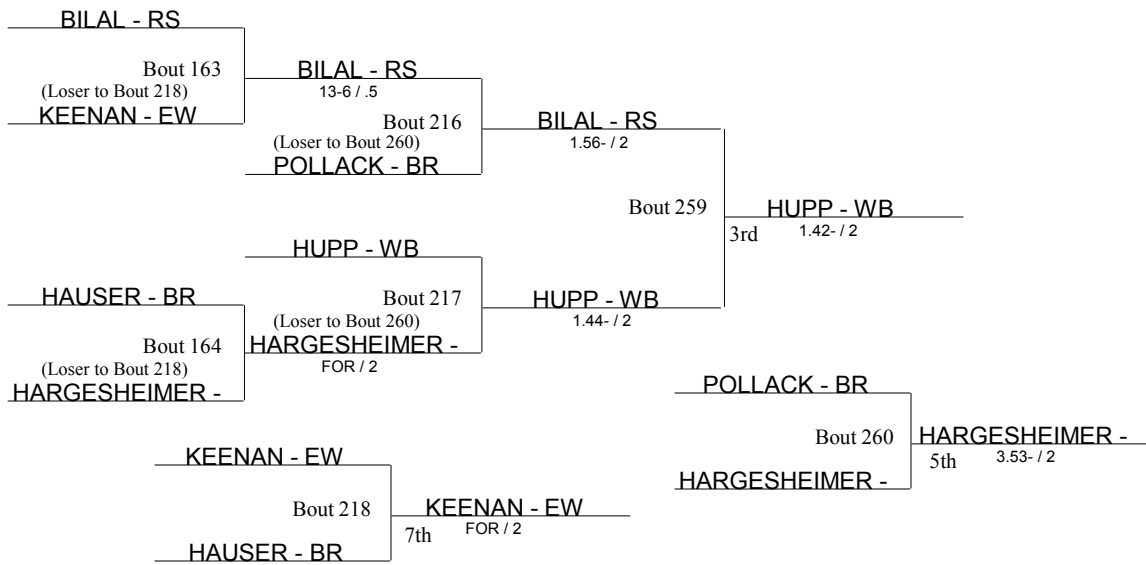

## Beaver Consolation Bracket

- BE Benedictine
- BR Brush
- CH Cleveland Heights
- CN Conneaut
- EW Edgewood
- EL Elgin
- EU Euclid
- GL Gahanna Lincoln
- GR Girard
- JF Jefferson
- KL Kirtland
- LB Liberty
- PR Perry
- RS Riverside
- SV Southview
- WB West Branch

**Beaver Consolation Bracket**

- BE Benedictine
- BR Brush
- CH Cleveland Heights
- CN Conneaut
- EW Edgewood
- EL Elgin
- EU Euclid
- GL Gahanna Lincoln
- GR Girard
- JF Jefferson
- KL Kirtland
- LB Liberty
- PR Perry
- RS Riverside
- SV Southview
- WB West Branch

- BE Benedictine
- BR Brush
- CH Cleveland Heights
- CN Conneaut
- EW Edgewood
- EL Elgin
- EU Euclid
- GL Gahanna Lincoln
- GR Girard
- JF Jefferson
- KL Kirtland
- LB Liberty
- PR Perry
- RS Riverside
- SV Southview
- WB West Branch