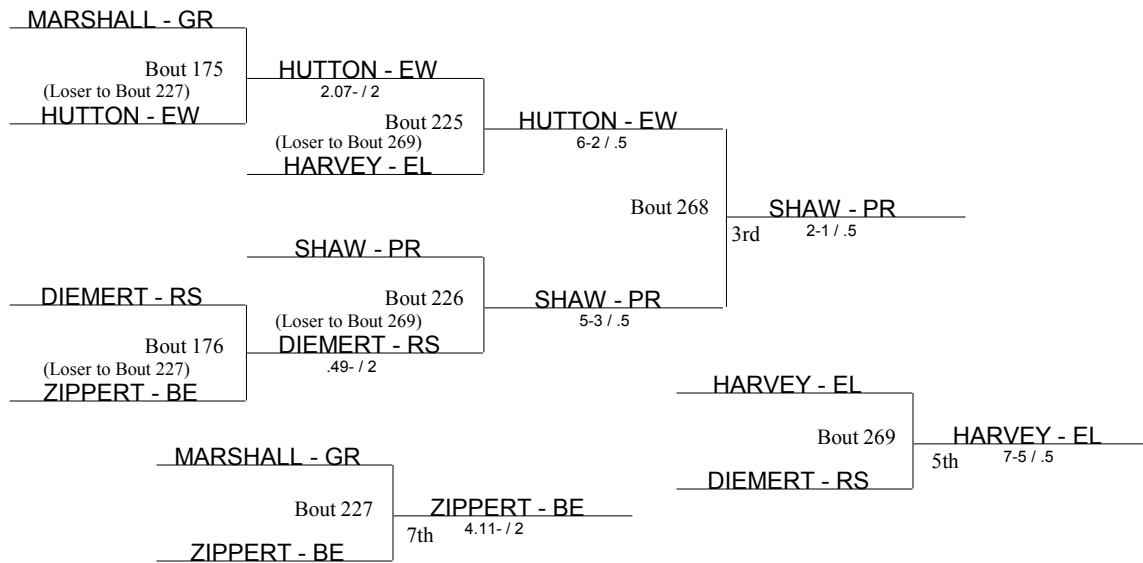

- BE Benedictine
- BR Brush
- CH Cleveland Heights
- CN Conneaut
- EW Edgewood
- EL Elgin
- EU Euclid
- GL Gahanna Lincoln
- GR Girard
- JF Jefferson
- KL Kirtland
- LB Liberty
- PR Perry
- RS Riverside
- SV Southview
- WB West Branch

## Beaver Consolation Bracket

- BE Benedictine
- BR Brush
- CH Cleveland Heights
- CN Conneaut
- EW Edgewood
- EL Elgin
- EU Euclid
- GL Gahanna Lincoln
- GR Girard
- JF Jefferson
- KL Kirtland
- LB Liberty
- PR Perry
- RS Riverside
- SV Southview
- WB West Branch

**Beaver Consolation Bracket**

- BE Benedictine
- BR Brush
- CH Cleveland Heights
- CN Conneaut
- EW Edgewood
- EL Elgin
- EU Euclid
- GL Gahanna Lincoln
- GR Girard
- JF Jefferson
- KL Kirtland
- LB Liberty
- PR Perry
- RS Riverside
- SV Southview
- WB West Branch