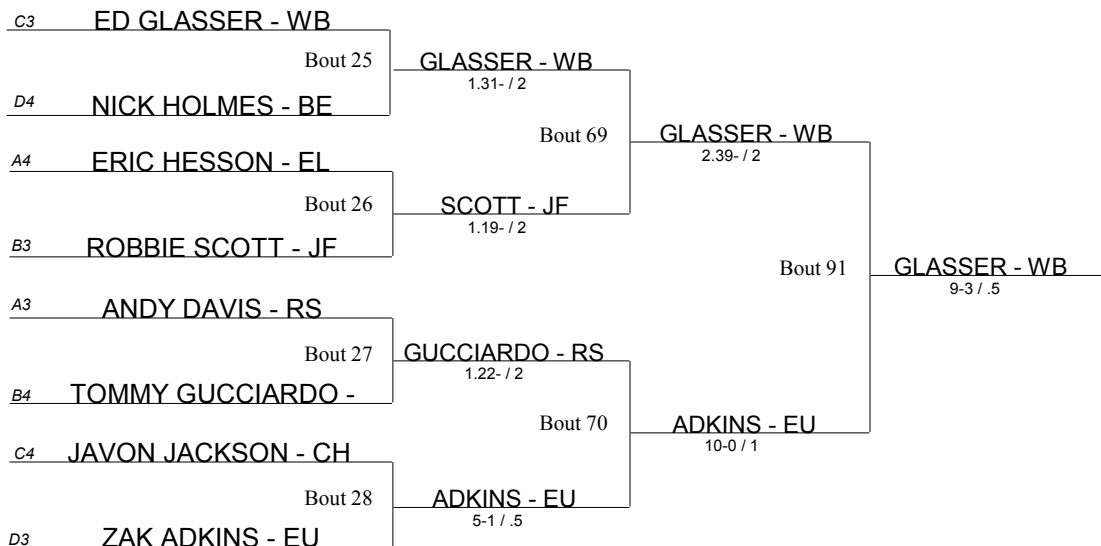

## Beaver Consolation Bracket

- BE Benedictine
- BR Brush
- CH Cleveland Heights
- CN Conneaut
- EW Edgewood
- EL Elgin
- EU Euclid
- GL Gahanna Lincoln
- GR Girard
- JF Jefferson
- KL Kirtland
- LB Liberty
- PR Perry
- RS Riverside
- SV Southview
- WB West Branch

**Beaver Consolation Bracket**

- BE Benedictine
- BR Brush
- CH Cleveland Heights
- CN Conneaut
- EW Edgewood
- EL Elgin
- EU Euclid
- GL Gahanna Lincoln
- GR Girard
- JF Jefferson
- KL Kirtland
- LB Liberty
- PR Perry
- RS Riverside
- SV Southview
- WB West Branch

## Beaver Consolation Bracket

**Beaver Consolation Bracket**

- BE Benedictine
- BR Brush
- CH Cleveland Heights
- CN Conneaut
- EW Edgewood
- EL Elgin
- EU Euclid
- GL Gahanna Lincoln
- GR Girard
- JF Jefferson
- KL Kirtland
- LB Liberty
- PR Perry
- RS Riverside
- SV Southview
- WB West Branch