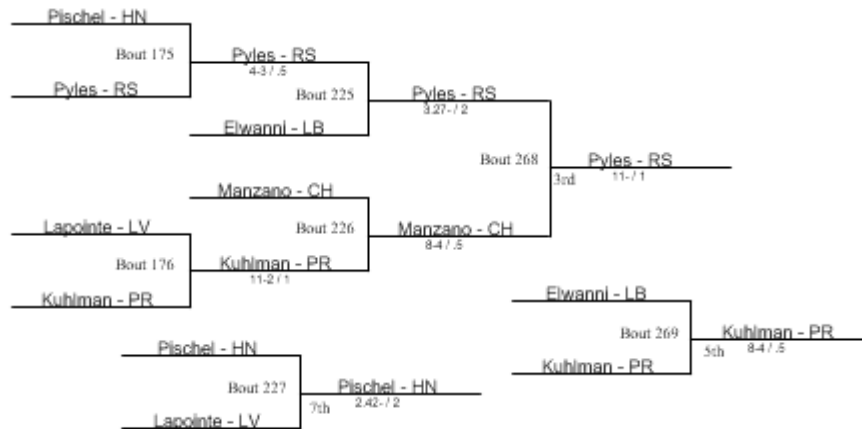

**Beaver Consolation Bracket**

- AL Alliance
- BE Benedictine
- BD Boardman
- BV Brecksville
- CH Cleveland Heights
- CN Conneaut
- EW Edgewood
- EU Euclid
- HT Hamilton Township
- HN Holy Name
- LB Liberty
- LV Loudonville
- PR Perry
- RS Riverside
- RS Riverside B
- WB West Branch