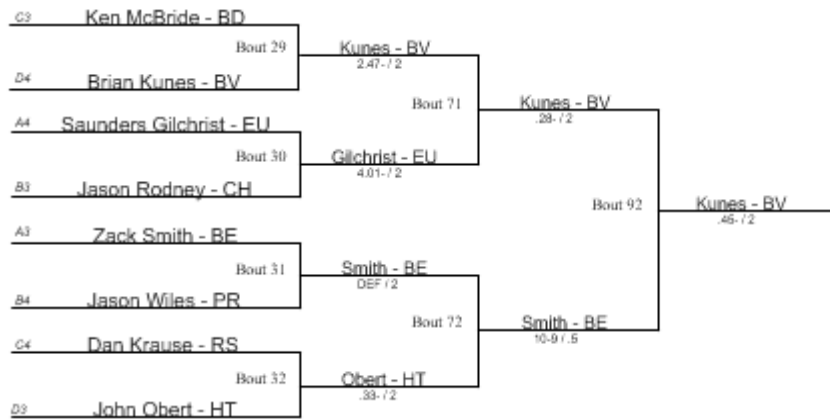

Beaver Consolation Bracket

- AL Alliance
- BE Benedictine
- BD Boardman
- BV Brecksville
- CH Cleveland Heights
- CN Conneaut
- EW Edgewood
- EU Euclid
- HT Hamilton Township
- HN Holy Name
- LB Liberty
- LV Loudonville
- PR Perry
- RS Riverside
- RS Riverside B
- WB West Branch