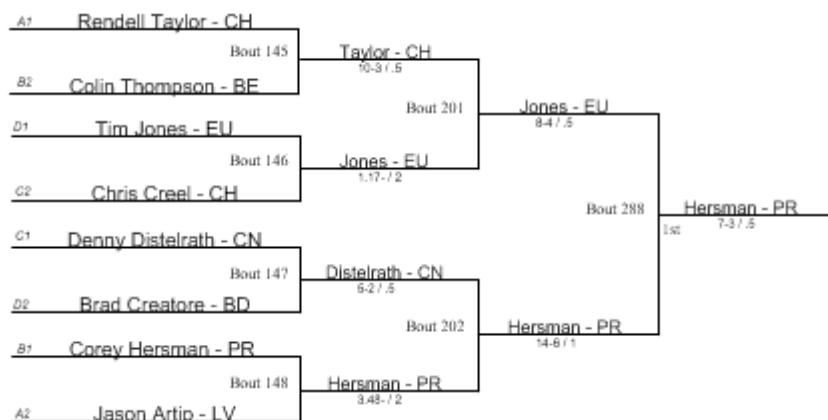

**Beaver Consolation Bracket**

- AL Alliance
- BE Benedictine
- BD Boardman
- BV Brecksville
- CH Cleveland Heights
- CN Conneaut
- EW Edgewood
- EU Euclid
- HT Hamilton Township
- HN Holy Name
- LB Liberty
- LV Loudonville
- PR Perry
- RS Riverside
- RS Riverside B
- WB West Branch