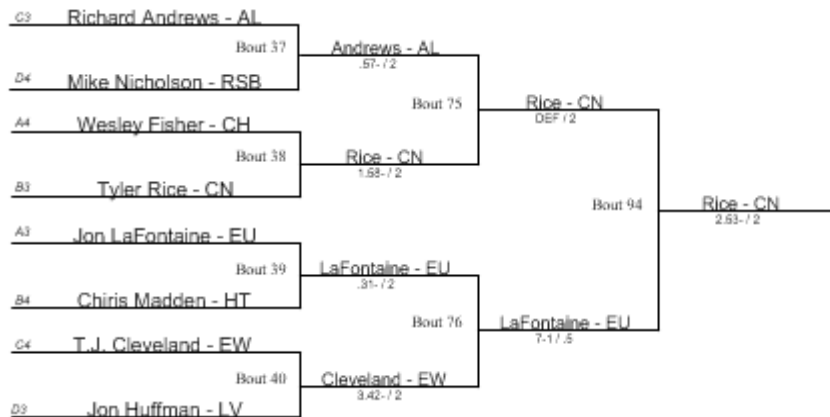

Beaver Consolation Bracket

- AL Alliance
- BE Benedictine
- BD Boardman
- BV Brecksville
- CH Cleveland Heights
- CN Conneaut
- EW Edgewood
- EU Euclid
- HT Hamilton Township
- HN Holy Name
- LB Liberty
- LV Loudonville
- PR Perry
- RS Riverside
- RS Riverside B
- WB West Branch