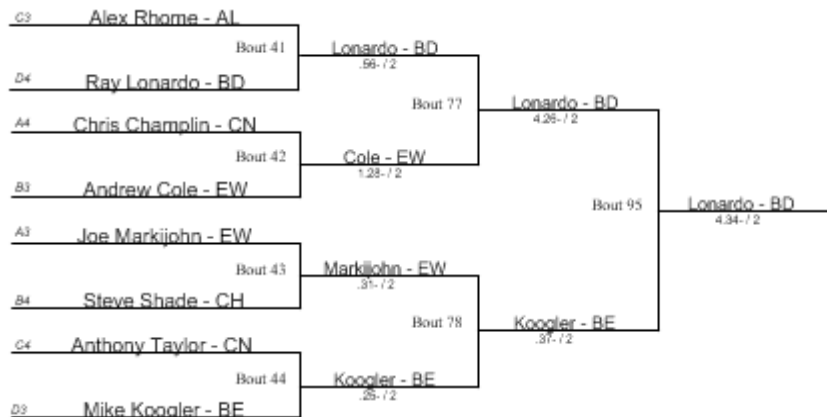

Beaver Consolation Bracket

- AL Alliance
- BE Benedictine
- BD Boardman
- BV Brecksville
- CH Cleveland Heights
- CN Conneaut
- EW Edgewood
- EU Euclid
- HT Hamilton Township
- HN Holy Name
- LB Liberty
- LV Loudonville
- PR Perry
- RS Riverside
- RS Riverside B
- WB West Branch