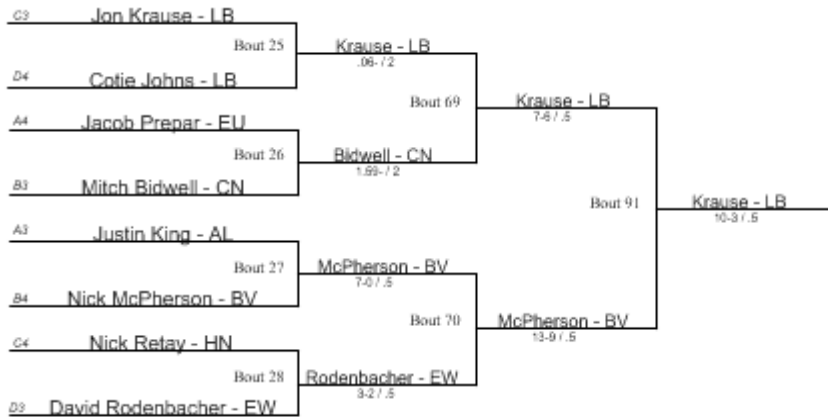

Beaver Consolation Bracket

- AL Alliance
- BE Benedictine
- BD Boardman
- BV Brecksville
- CH Cleveland Heights
- CN Conneaut
- EW Edgewood
- EU Euclid
- HT Hamilton Township
- HN Holy Name
- LB Liberty
- LV Loudonville
- PR Perry
- RS Riverside
- RS Riverside B
- WB West Branch