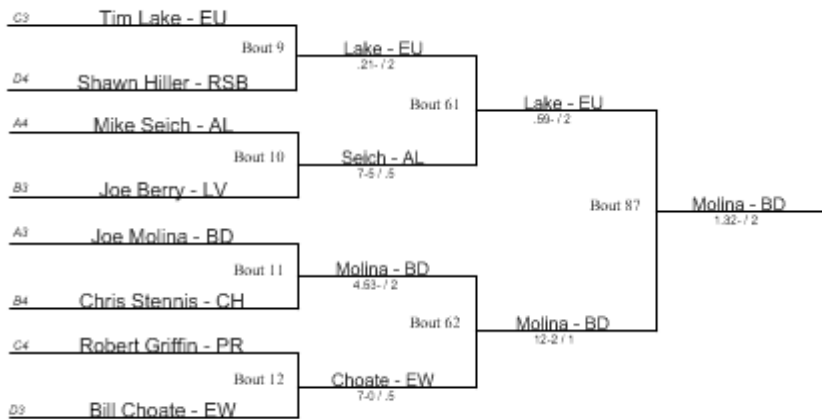

**Beaver Consolation Bracket**

- AL Alliance
- BE Benedictine
- BD Boardman
- BV Brecksville
- CH Cleveland Heights
- CN Conneaut
- EW Edgewood
- EU Euclid
- HT Hamilton Township
- HN Holy Name
- LB Liberty
- LV Loudonville
- PR Perry
- RS Riverside
- RS Riverside B
- WB West Branch