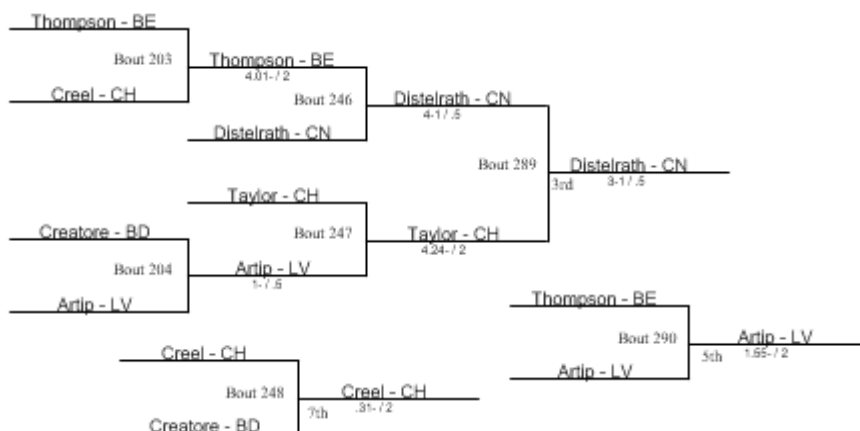

**Beaver Consolation Bracket**

- AL Alliance
- BE Benedictine
- BD Boardman
- BV Brecksville
- CH Cleveland Heights
- CN Conneaut
- EW Edgewood
- EU Euclid
- HT Hamilton Township
- HN Holy Name
- LB Liberty
- LV Loudonville
- PR Perry
- RS Riverside
- RS Riverside B
- WB West Branch