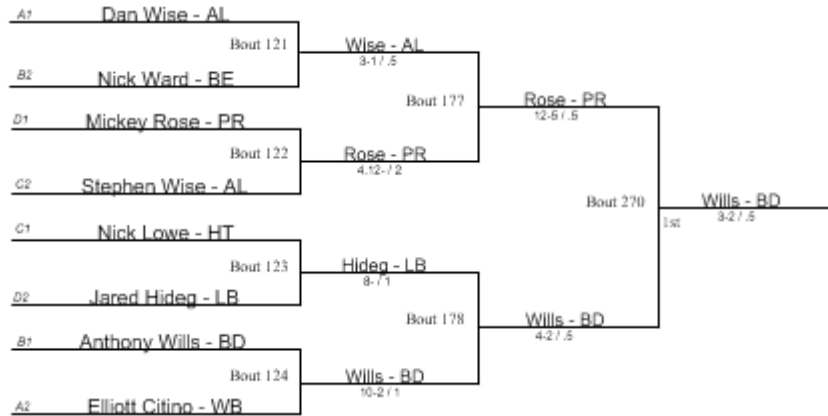

**Beaver Consolation Bracket**

- AL Alliance
- BE Benedictine
- BD Boardman
- BV Brecksville
- CH Cleveland Heights
- CN Conneaut
- EW Edgewood
- EU Euclid
- HT Hamilton Township
- HN Holy Name
- LB Liberty
- LV Loudonville
- PR Perry
- RS Riverside
- RS Riverside B
- WB West Branch