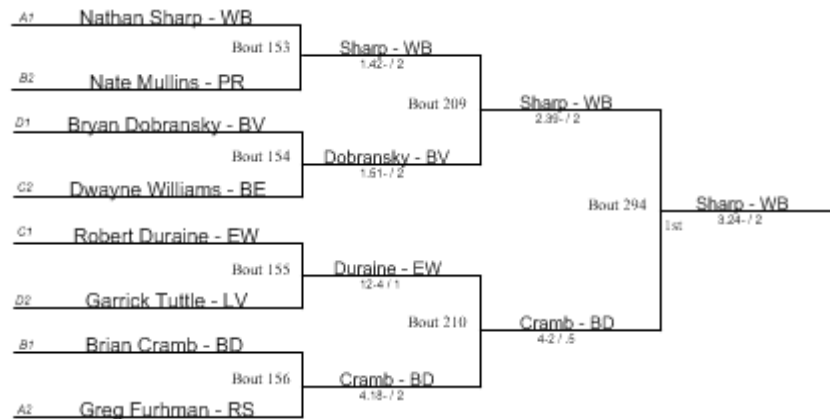

**Beaver Consolation Bracket**

- AL Alliance
- BE Benedictine
- BD Boardman
- BV Brecksville
- CH Cleveland Heights
- CN Conneaut
- EW Edgewood
- EU Euclid
- HT Hamilton Township
- HN Holy Name
- LB Liberty
- LV Loudonville
- PR Perry
- RS Riverside
- RS Riverside B
- WB West Branch