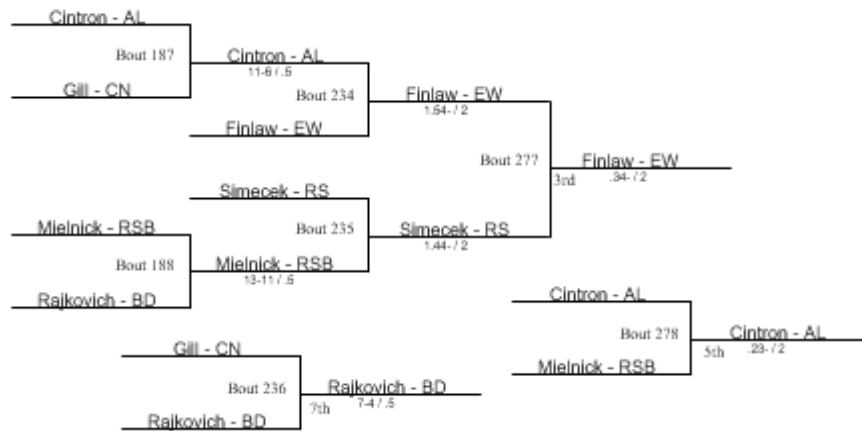

**Beaver Consolation Bracket**

- AL Alliance
- BE Benedictine
- BD Boardman
- BV Brecksville
- CH Cleveland Heights
- CN Conneaut
- EW Edgewood
- EU Euclid
- HT Hamilton Township
- HN Holy Name
- LB Liberty
- LV Loudonville
- PR Perry
- RS Riverside
- RS Riverside B
- WB West Branch