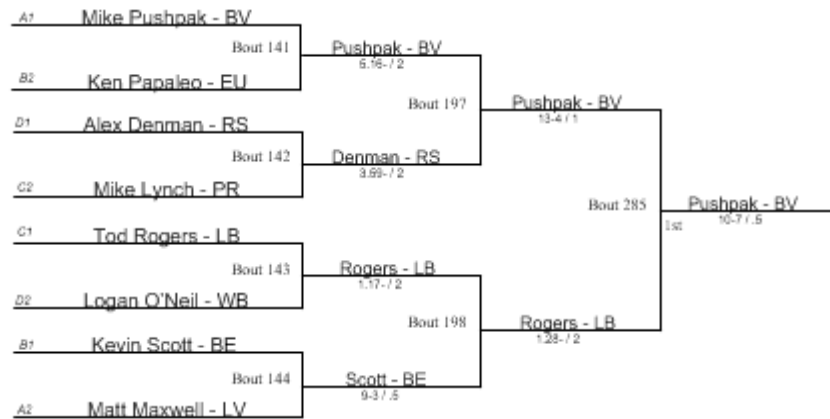

**Beaver Consolation Bracket**

- AL Alliance
- BE Benedictine
- BD Boardman
- BV Brecksville
- CH Cleveland Heights
- CN Conneaut
- EW Edgewood
- EU Euclid
- HT Hamilton Township
- HN Holy Name
- LB Liberty
- LV Loudonville
- PR Perry
- RS Riverside
- RS Riverside B
- WB West Branch