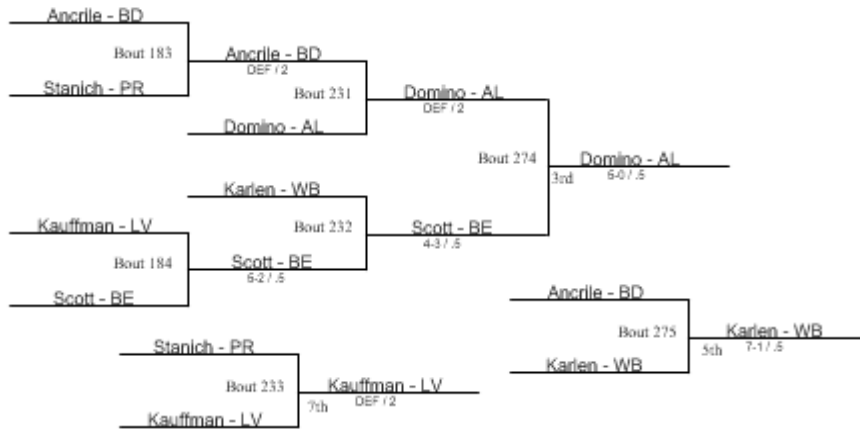

**Beaver Consolation Bracket**

- AL Alliance
- BE Benedictine
- BD Boardman
- BV Brecksville
- CH Cleveland Heights
- CN Conneaut
- EW Edgewood
- EU Euclid
- HT Hamilton Township
- HN Holy Name
- LB Liberty
- LV Loudonville
- PR Perry
- RS Riverside
- RS Riverside B
- WB West Branch