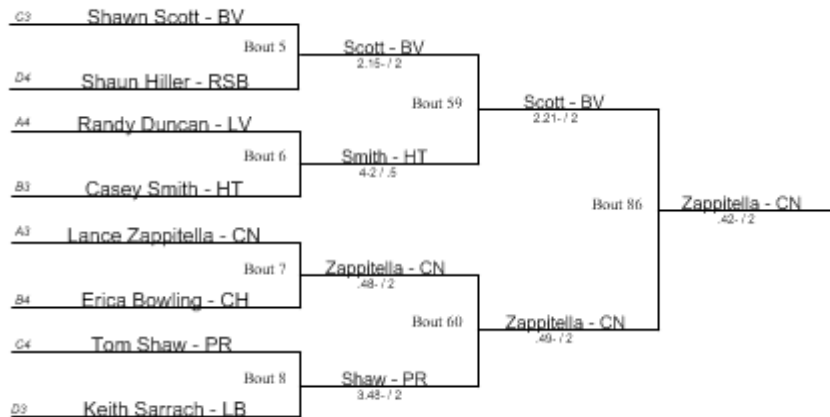

**Beaver Consolation Bracket**

- AL Alliance
- BE Benedictine
- BD Boardman
- BV Brecksville
- CH Cleveland Heights
- CN Conneaut
- EW Edgewood
- EU Euclid
- HT Hamilton Township
- HN Holy Name
- LB Liberty
- LV Loudonville
- PR Perry
- RS Riverside
- RS Riverside B
- WB West Branch