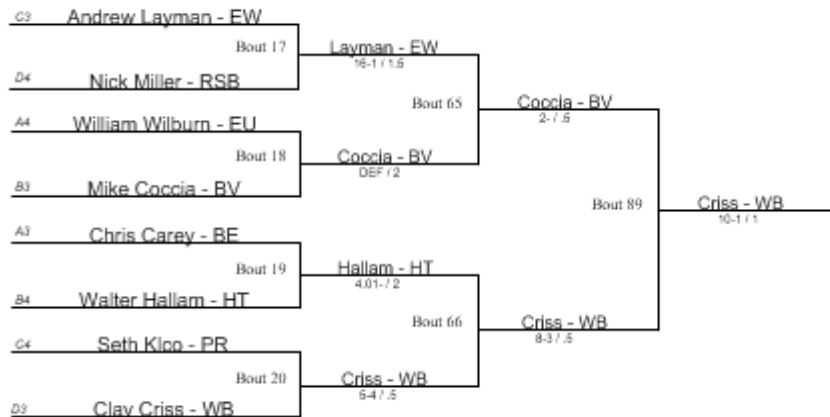

Beaver Consolation Bracket

- AL Alliance
- BE Benedictine
- BD Boardman
- BV Brecksville
- CH Cleveland Heights
- CN Conneaut
- EW Edgewood
- EU Euclid
- HT Hamilton Township
- HN Holy Name
- LB Liberty
- LV Loudonville
- PR Perry
- RS Riverside
- RS Riverside B
- WB West Branch