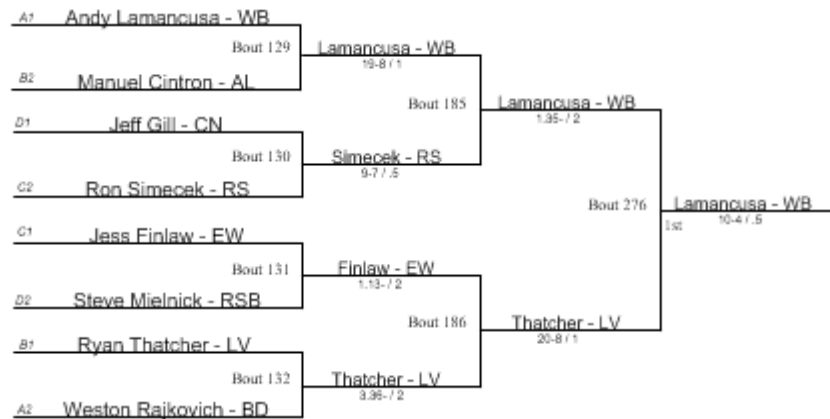

**Beaver Consolation Bracket**

- AL Alliance
- BE Benedictine
- BD Boardman
- BV Brecksville
- CH Cleveland Heights
- CN Conneaut
- EW Edgewood
- EU Euclid
- HT Hamilton Township
- HN Holy Name
- LB Liberty
- LV Loudonville
- PR Perry
- RS Riverside
- RS Riverside B
- WB West Branch