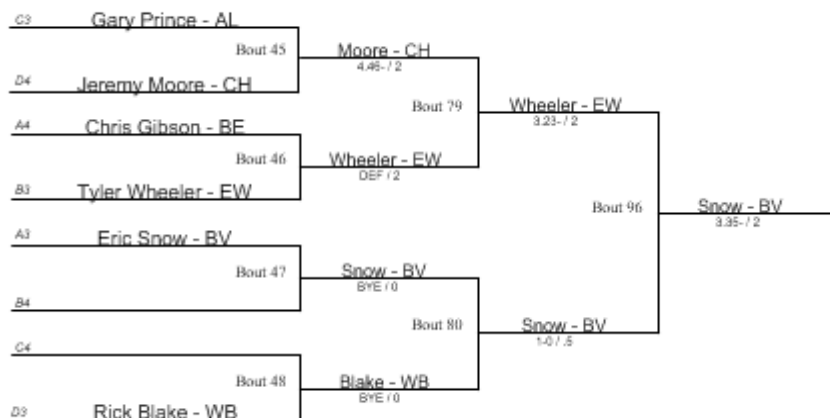

Beaver Consolation Bracket

- AL Alliance
- BE Benedictine
- BD Boardman
- BV Brecksville
- CH Cleveland Heights
- CN Conneaut
- EW Edgewood
- EU Euclid
- HT Hamilton Township
- HN Holy Name
- LB Liberty
- LV Loudonville
- PR Perry
- RS Riverside
- RS Riverside B
- WB West Branch