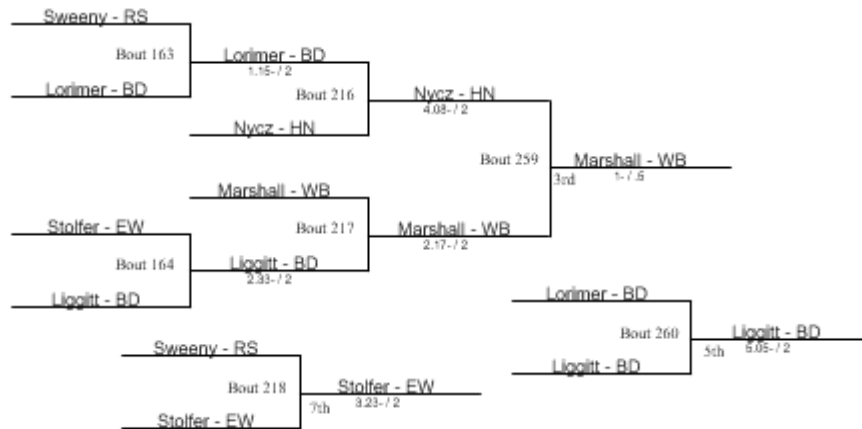

**Beaver Consolation Bracket**

- AL Alliance
- BE Benedictine
- BD Boardman
- BV Brecksville
- CH Cleveland Heights
- CN Conneaut
- EW Edgewood
- EU Euclid
- HT Hamilton Township
- HN Holy Name
- LB Liberty
- LV Loudonville
- PR Perry
- RS Riverside
- RS Riverside B
- WB West Branch