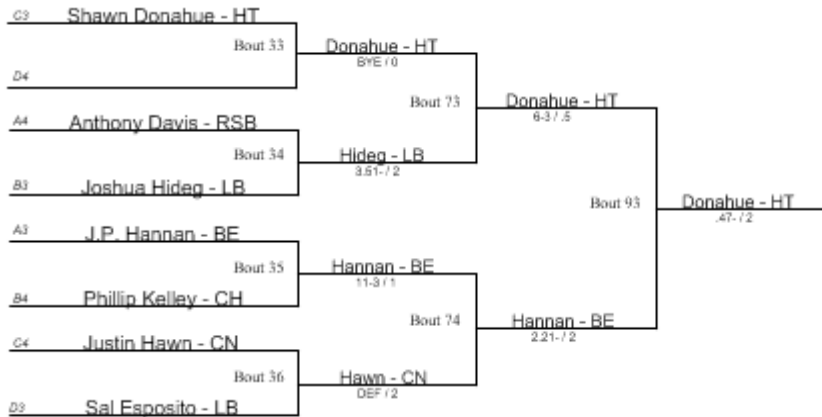

**Beaver Consolation Bracket**

- AL Alliance
- BE Benedictine
- BD Boardman
- BV Brecksville
- CH Cleveland Heights
- CN Conneaut
- EW Edgewood
- EU Euclid
- HT Hamilton Township
- HN Holy Name
- LB Liberty
- LV Loudonville
- PR Perry
- RS Riverside
- RS Riverside B
- WB West Branch