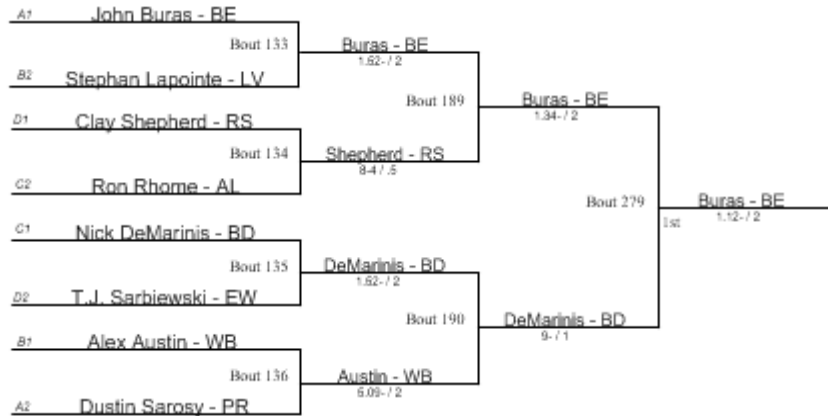

**Beaver Consolation Bracket**

- AL Alliance
- BE Benedictine
- BD Boardman
- BV Brecksville
- CH Cleveland Heights
- CN Conneaut
- EW Edgewood
- EU Euclid
- HT Hamilton Township
- HN Holy Name
- LB Liberty
- LV Loudonville
- PR Perry
- RS Riverside
- RS Riverside B
- WB West Branch