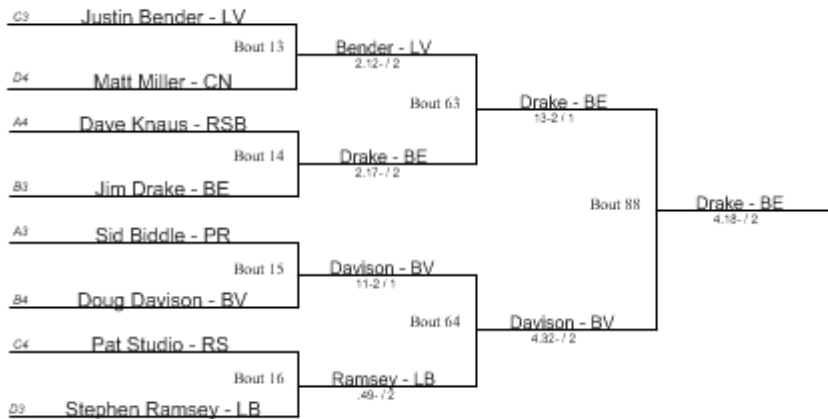

Beaver Consolation Bracket

- AL Alliance
- BE Benedictine
- BD Boardman
- BV Brecksville
- CH Cleveland Heights
- CN Conneaut
- EW Edgewood
- EU Euclid
- HT Hamilton Township
- HN Holy Name
- LB Liberty
- LV Loudonville
- PR Perry
- RS Riverside
- RS Riverside B
- WB West Branch