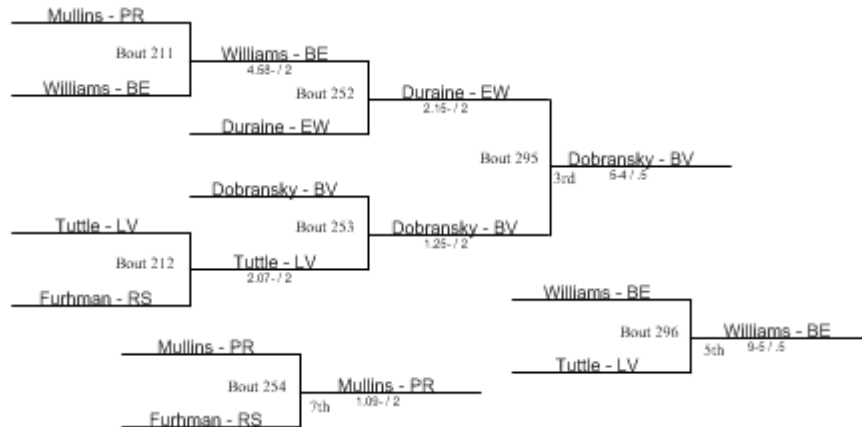

**Beaver Consolation Bracket**

- AL Alliance
- BE Benedictine
- BD Boardman
- BV Brecksville
- CH Cleveland Heights
- CN Conneaut
- EW Edgewood
- EU Euclid
- HT Hamilton Township
- HN Holy Name
- LB Liberty
- LV Loudonville
- PR Perry
- RS Riverside
- RS Riverside B
- WB West Branch