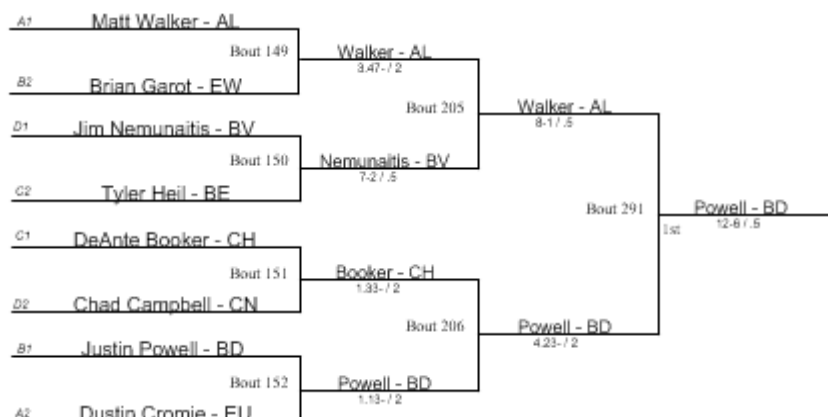

**Beaver Consolation Bracket**

- AL Alliance
- BE Benedictine
- BD Boardman
- BV Brecksville
- CH Cleveland Heights
- CN Conneaut
- EW Edgewood
- EU Euclid
- HT Hamilton Township
- HN Holy Name
- LB Liberty
- LV Loudonville
- PR Perry
- RS Riverside
- RS Riverside B
- WB West Branch