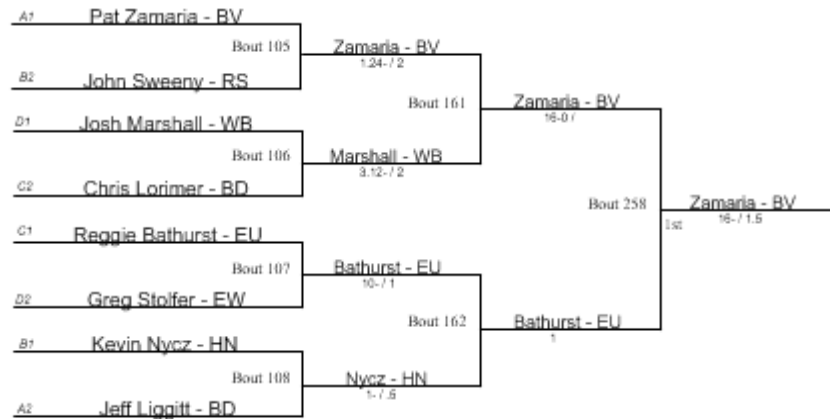

**Beaver Consolation Bracket**

- AL Alliance
- BE Benedictine
- BD Boardman
- BV Brecksville
- CH Cleveland Heights
- CN Conneaut
- EW Edgewood
- EU Euclid
- HT Hamilton Township
- HN Holy Name
- LB Liberty
- LV Loudonville
- PR Perry
- RS Riverside
- RS Riverside B
- WB West Branch