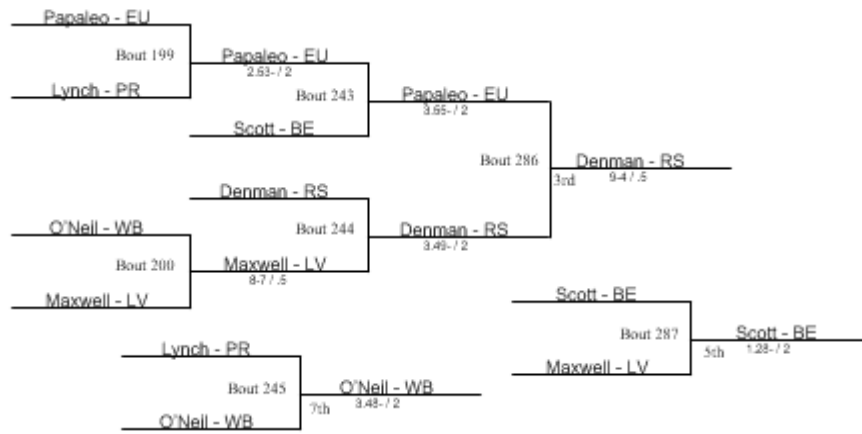

**Beaver Consolation Bracket**

- AL Alliance
- BE Benedictine
- BD Boardman
- BV Brecksville
- CH Cleveland Heights
- CN Conneaut
- EW Edgewood
- EU Euclid
- HT Hamilton Township
- HN Holy Name
- LB Liberty
- LV Loudonville
- PR Perry
- RS Riverside
- RS Riverside B
- WB West Branch