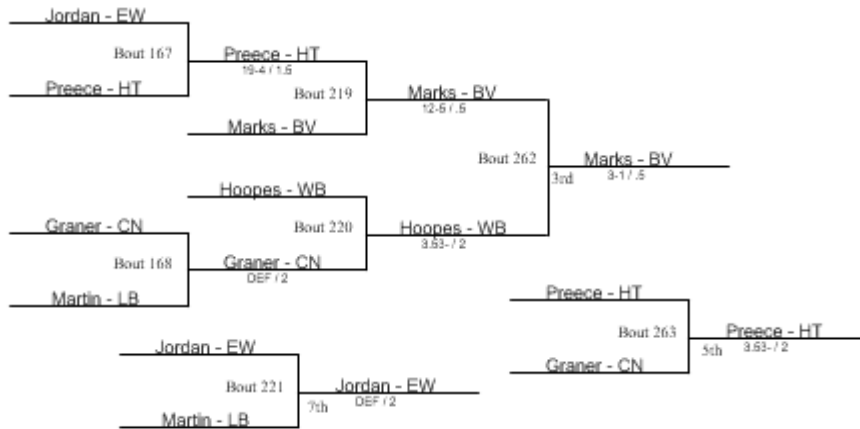

**Beaver Consolation Bracket**

- AL Alliance
- BE Benedictine
- BD Boardman
- BV Brecksville
- CH Cleveland Heights
- CN Conneaut
- EW Edgewood
- EU Euclid
- HT Hamilton Township
- HN Holy Name
- LB Liberty
- LV Loudonville
- PR Perry
- RS Riverside
- RS Riverside B
- WB West Branch