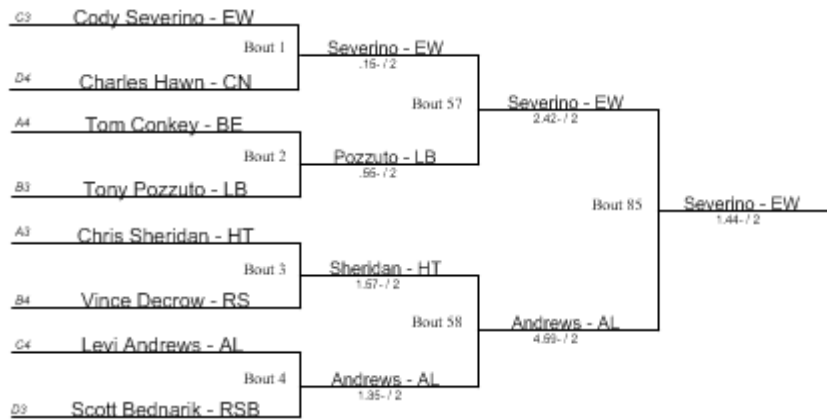

**Beaver Consolation Bracket**

- AL Alliance
- BE Benedictine
- BD Boardman
- BV Brecksville
- CH Cleveland Heights
- CN Conneaut
- EW Edgewood
- EU Euclid
- HT Hamilton Township
- HN Holy Name
- LB Liberty
- LV Loudonville
- PR Perry
- RS Riverside
- RS Riverside B
- WB West Branch