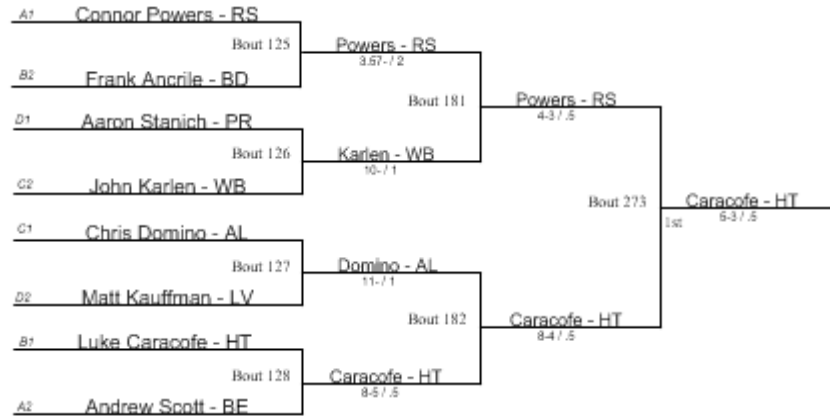

**Beaver Consolation Bracket**

- AL Alliance
- BE Benedictine
- BD Boardman
- BV Brecksville
- CH Cleveland Heights
- CN Conneaut
- EW Edgewood
- EU Euclid
- HT Hamilton Township
- HN Holy Name
- LB Liberty
- LV Loudonville
- PR Perry
- RS Riverside
- RS Riverside B
- WB West Branch