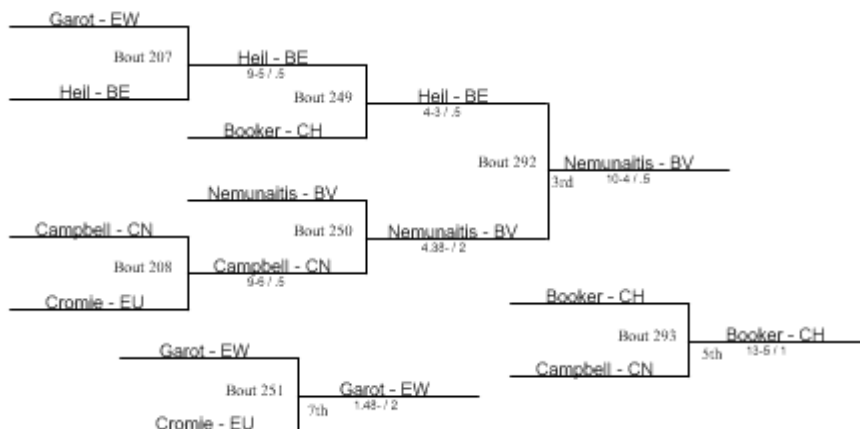

**Beaver Consolation Bracket**

- AL Alliance
- BE Benedictine
- BD Boardman
- BV Brecksville
- CH Cleveland Heights
- CN Conneaut
- EW Edgewood
- EU Euclid
- HT Hamilton Township
- HN Holy Name
- LB Liberty
- LV Loudonville
- PR Perry
- RS Riverside
- RS Riverside B
- WB West Branch