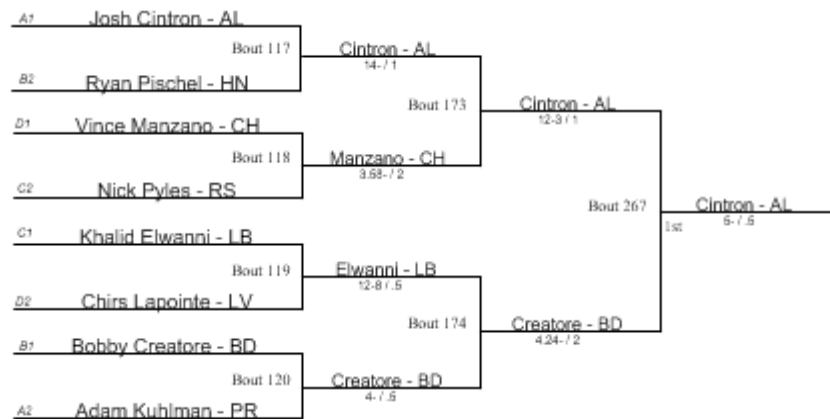

**Beaver Consolation Bracket**

- AL Alliance
- BE Benedictine
- BD Boardman
- BV Brecksville
- CH Cleveland Heights
- CN Conneaut
- EW Edgewood
- EU Euclid
- HT Hamilton Township
- HN Holy Name
- LB Liberty
- LV Loudonville
- PR Perry
- RS Riverside
- RS Riverside B
- WB West Branch