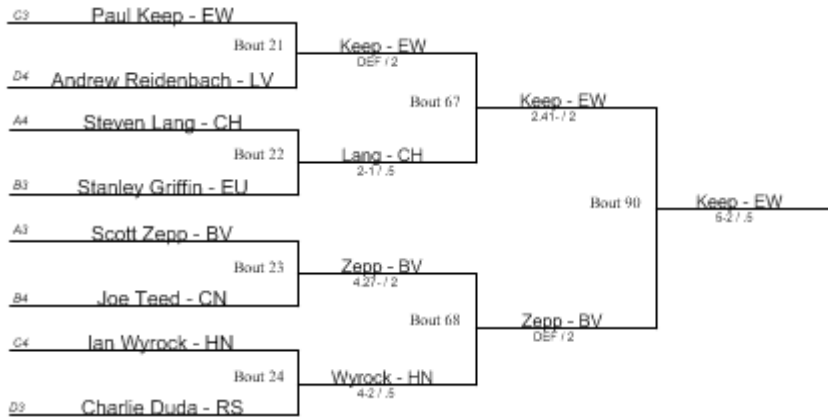

Beaver Consolation Bracket

- AL Alliance
- BE Benedictine
- BD Boardman
- BV Brecksville
- CH Cleveland Heights
- CN Conneaut
- EW Edgewood
- EU Euclid
- HT Hamilton Township
- HN Holy Name
- LB Liberty
- LV Loudonville
- PR Perry
- RS Riverside
- RS Riverside B
- WB West Branch