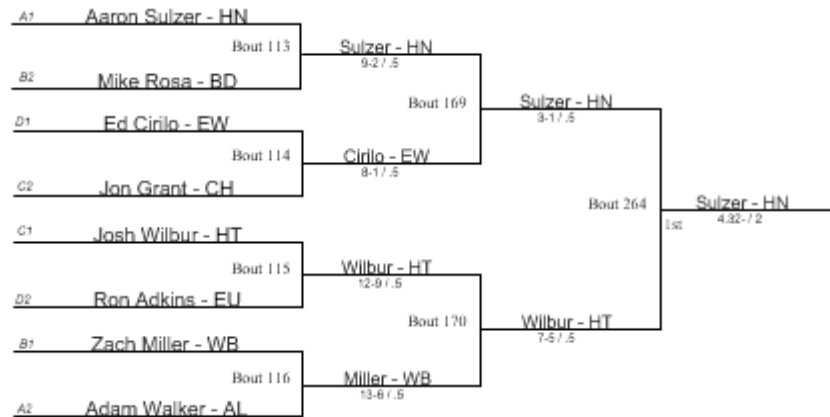

**Beaver Consolation Bracket**

- AL Alliance
- BE Benedictine
- BD Boardman
- BV Brecksville
- CH Cleveland Heights
- CN Conneaut
- EW Edgewood
- EU Euclid
- HT Hamilton Township
- HN Holy Name
- LB Liberty
- LV Loudonville
- PR Perry
- RS Riverside
- RS Riverside B
- WB West Branch