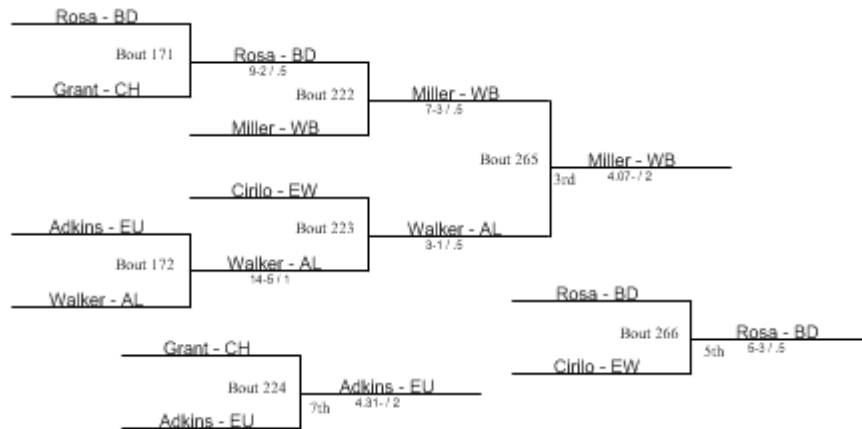

**Beaver Consolation Bracket**

- AL Alliance
- BE Benedictine
- BD Boardman
- BV Brecksville
- CH Cleveland Heights
- CN Conneaut
- EW Edgewood
- EU Euclid
- HT Hamilton Township
- HN Holy Name
- LB Liberty
- LV Loudonville
- PR Perry
- RS Riverside
- RS Riverside B
- WB West Branch