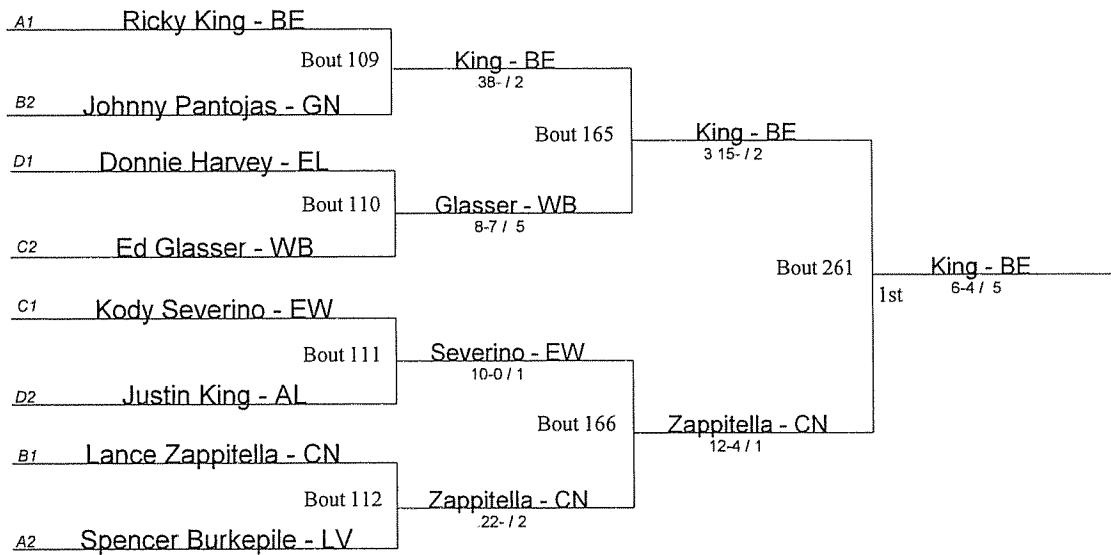

Beaver Consolation Bracket

- AL Alliance
- BE Benedictine
- BD Boardman
- BV Brecksville
- CH Cleveland Heights
- CN Conneaut
- EW Edgewood
- EL Elgin
- EU Euclid
- GN Geneva
- JF Jefferson
- LB Liberty
- LV Loudonville
- PR Perry
- RS Riverside
- WB West Branch