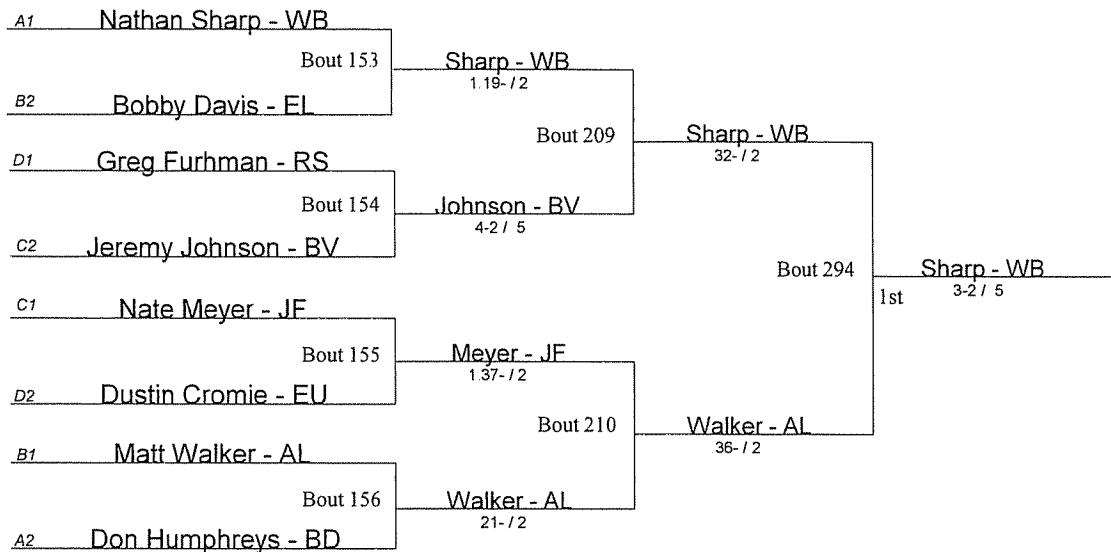

Beaver Consolation Bracket

- AL Alliance
- BE Benedictine
- BD Boardman
- BV Brecksville
- CH Cleveland Heights
- CN Conneaut
- EW Edgewood
- EL Elgin
- EU Euclid
- GN Geneva
- JF Jefferson
- LB Liberty
- LV Loudonville
- PR Perry
- RS Riverside
- WB West Branch