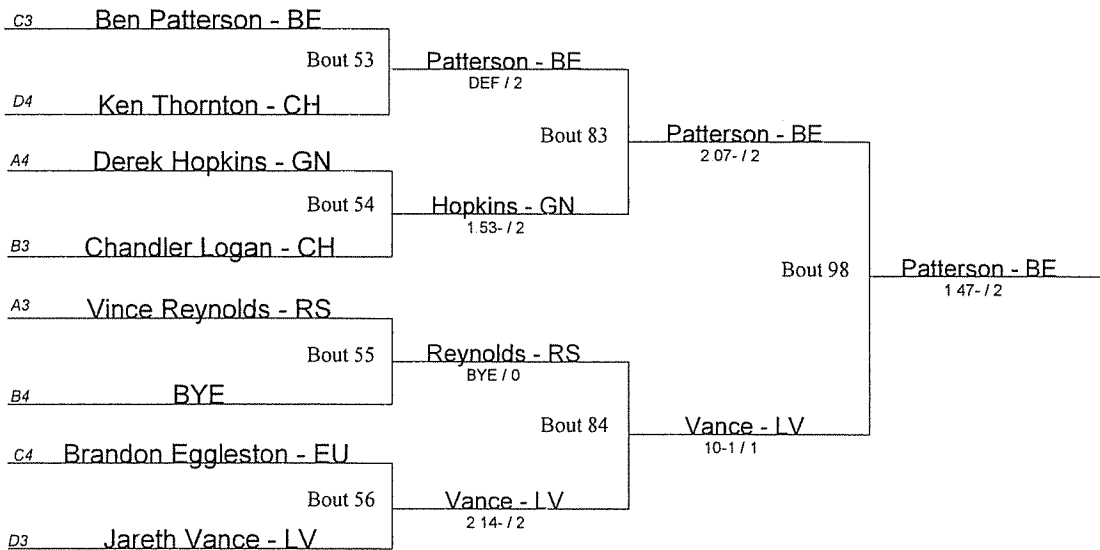

Beaver Consolation Bracket

- AL Alliance
- BE Benedictine
- BD Boardman
- BV Brecksville
- CH Cleveland Heights
- CN Conneaut
- EW Edgewood
- EL Elgin
- EU Euclid
- GN Geneva
- JF Jefferson
- LB Liberty
- LV Loudonville
- PR Perry
- RS Riverside
- WB West Branch