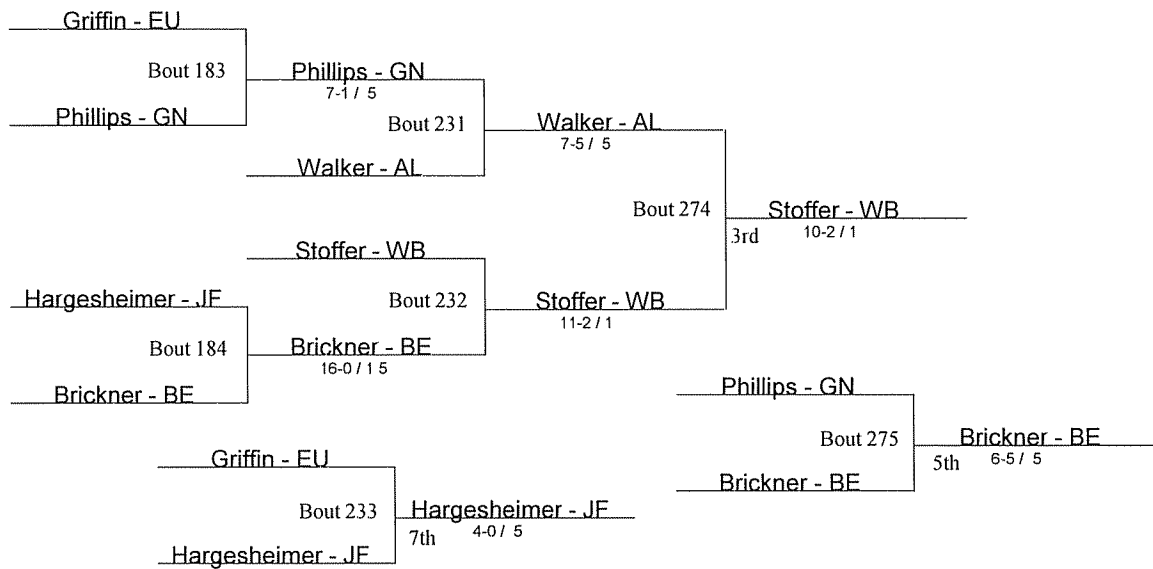

Beaver Consolation Bracket

- AL Alliance
- BE Benedictine
- BD Boardman
- BV Brecksville
- CH Cleveland Heights
- CN Conneaut
- EW Edgewood
- EL Elgin
- EU Euclid
- GN Geneva
- JF Jefferson
- LB Liberty
- LV Loudonville
- PR Perry
- RS Riverside
- WB West Branch