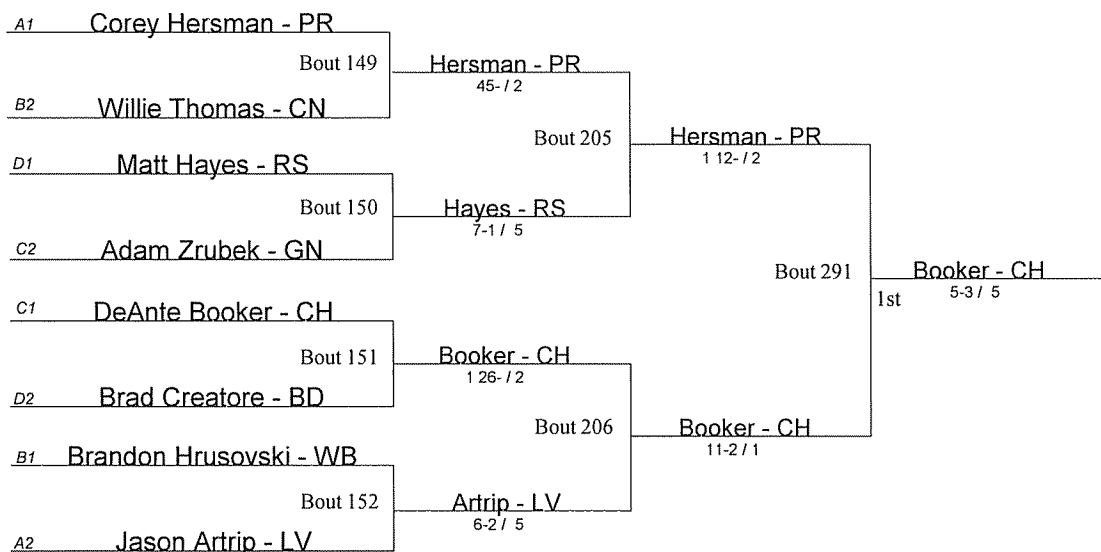

Beaver Consolation Bracket

- AL Alliance
- BE Benedictine
- BD Boardman
- BV Brecksville
- CH Cleveland Heights
- CN Conneaut
- EW Edgewood
- EL Elgin
- EU Euclid
- GN Geneva
- JF Jefferson
- LB Liberty
- LV Loudonville
- PR Perry
- RS Riverside
- WB West Branch