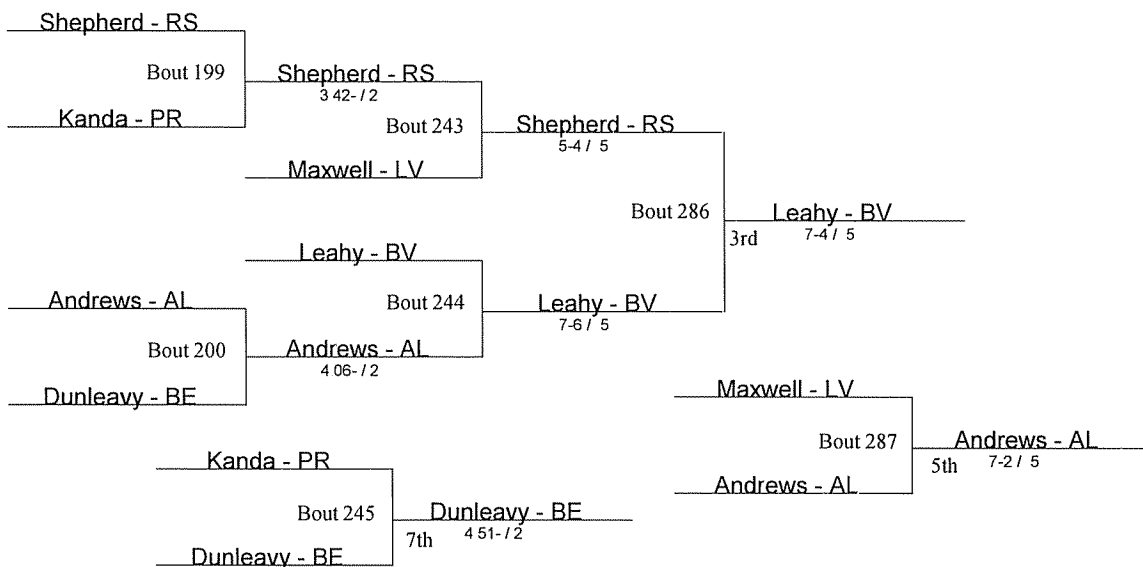

Beaver Consolation Bracket

- AL Alliance
- BE Benedictine
- BD Boardman
- BV Brecksville
- CH Cleveland Heights
- CN Conneaut
- EW Edgewood
- EL Elgin
- EU Euclid
- GN Geneva
- JF Jefferson
- LB Liberty
- LV Loudonville
- PR Perry
- RS Riverside
- WB West Branch