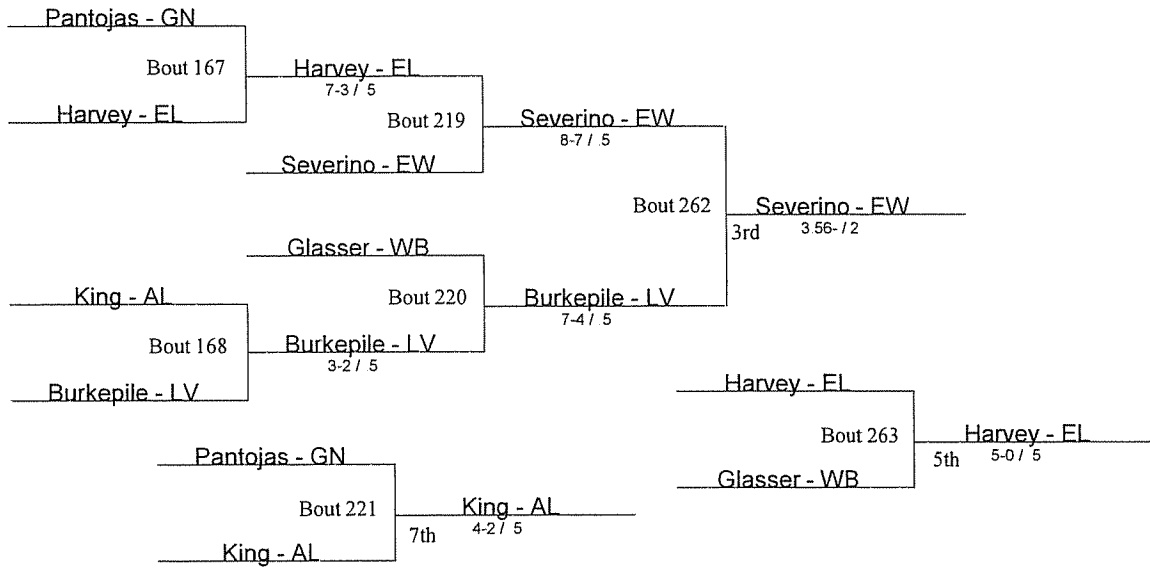

Beaver Consolation Bracket

- AL Alliance
- BE Benedictine
- BD Boardman
- BV Brecksville
- CH Cleveland Heights
- CN Conneaut
- EW Edgewood
- EL Elgin
- EU Euclid
- GN Geneva
- JF Jefferson
- LB Liberty
- LV Loudonville
- PR Perry
- RS Riverside
- WB West Branch