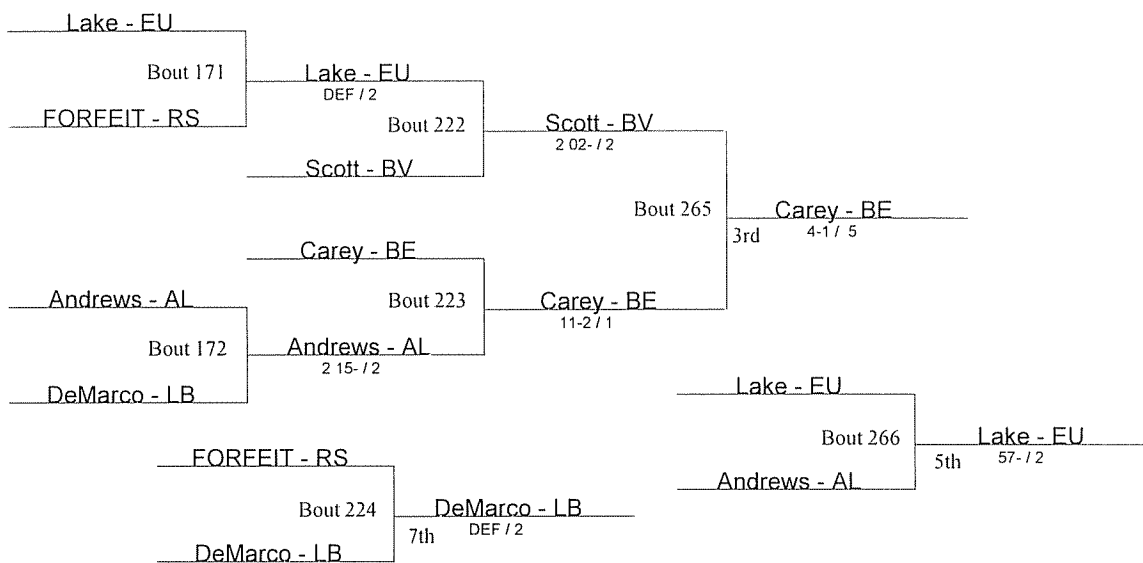

- AL Alliance
- BE Benedictine
- BD Boardman
- BV Brecksville
- CH Cleveland Heights
- CN Conneaut
- EW Edgewood
- EL Elgin
- EU Euclid
- GN Geneva
- JF Jefferson
- LB Liberty
- LV Loudonville
- PR Perry
- RS Riverside
- WB West Branch

Beaver Consolation Bracket

Beaver Consolation Bracket

- AL Alliance
- BE Benedictine
- BD Boardman
- BV Brecksville
- CH Cleveland Heights
- CN Conneaut
- EW Edgewood
- EL Elgin
- EU Euclid
- GN Geneva
- JF Jefferson
- LB Liberty
- LV Loudonville
- PR Perry
- RS Riverside
- WB West Branch

Beaver Consolation Bracket

- AL Alliance
- BE Benedictine
- BD Boardman
- BV Brecksville
- CH Cleveland Heights
- CN Conneaut
- EW Edgewood
- EL Elgin
- EU Euclid
- GN Geneva
- JF Jefferson
- LB Liberty
- LV Loudonville
- PR Perry
- RS Riverside
- WB West Branch