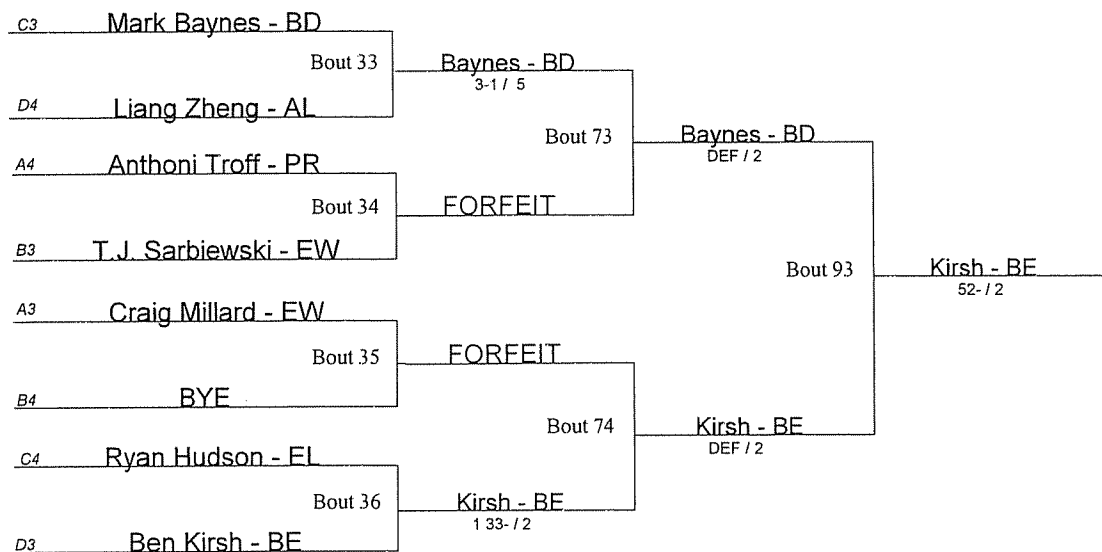

Beaver Consolation Bracket

- AL Alliance
- BE Benedictine
- BD Boardman
- BV Brecksville
- CH Cleveland Heights
- CN Conneaut
- EW Edgewood
- EL Elgin
- EU Euclid
- GN Geneva
- JF Jefferson
- LB Liberty
- LV Loudonville
- PR Perry
- RS Riverside
- WB West Branch