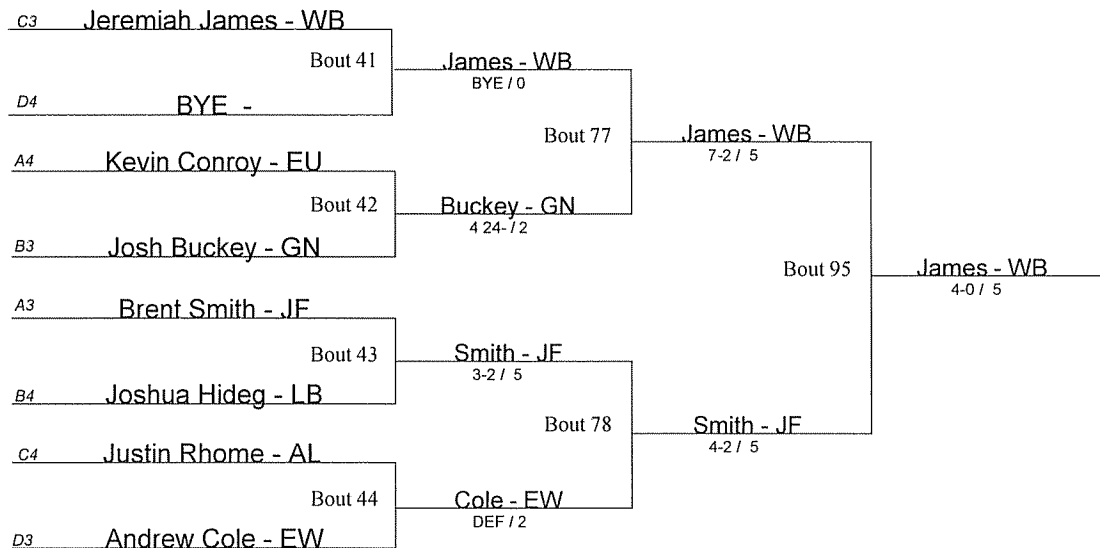

Beaver Consolation Bracket

- AL Alliance
- BE Benedictine
- BD Boardman
- BV Brecksville
- CH Cleveland Heights
- CN Conneaut
- EW Edgewood
- EL Elgin
- EU Euclid
- GN Geneva
- JF Jefferson
- LB Liberty
- LV Loudonville
- PR Perry
- RS Riverside
- WB West Branch