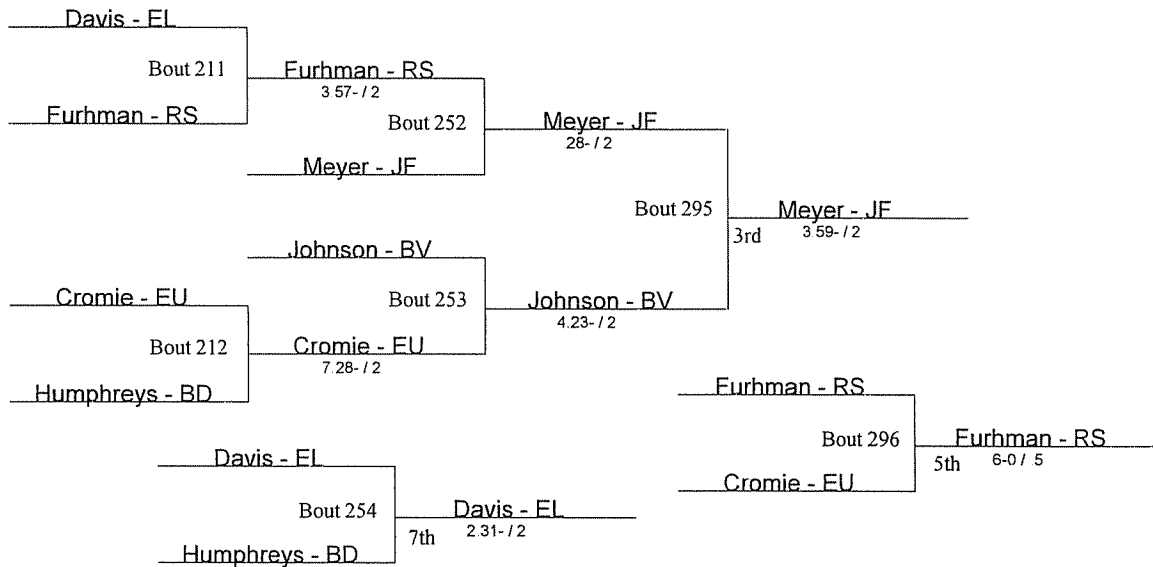

Beaver Consolation Bracket

- AL Alliance
- BE Benedictine
- BD Boardman
- BV Brecksville
- CH Cleveland Heights
- CN Conneaut
- EW Edgewood
- EL Elgin
- EU Euclid
- GN Geneva
- JF Jefferson
- LB Liberty
- LV Loudonville
- PR Perry
- RS Riverside
- WB West Branch