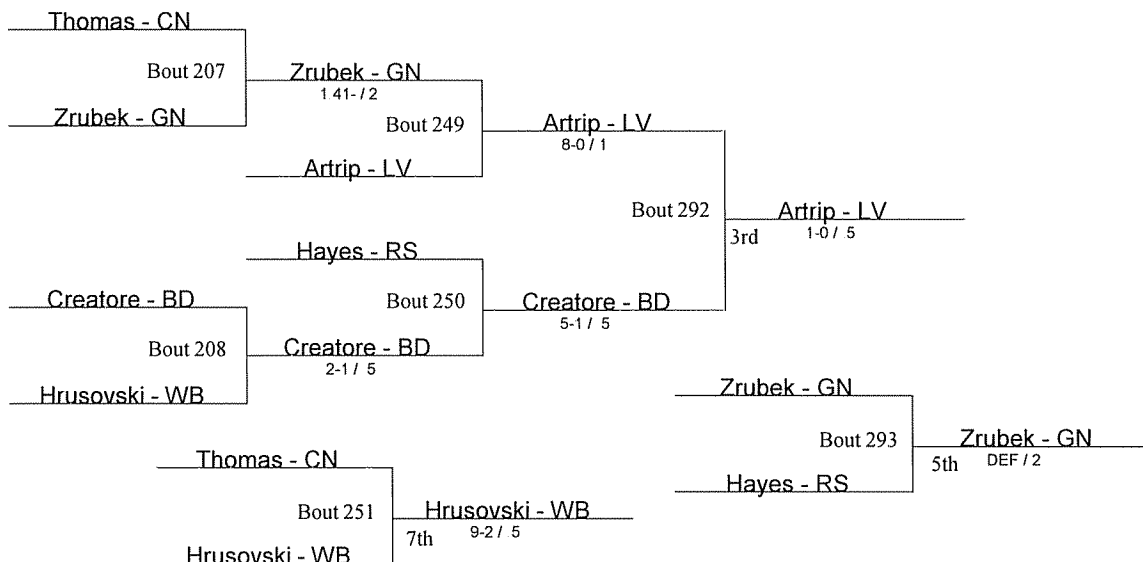

Beaver Consolation Bracket

- AL Alliance
- BE Benedictine
- BD Boardman
- BV Brecksville
- CH Cleveland Heights
- CN Conneaut
- EW Edgewood
- EL Elgin
- EU Euclid
- GN Geneva
- JF Jefferson
- LB Liberty
- LV Loudonville
- PR Perry
- RS Riverside
- WB West Branch