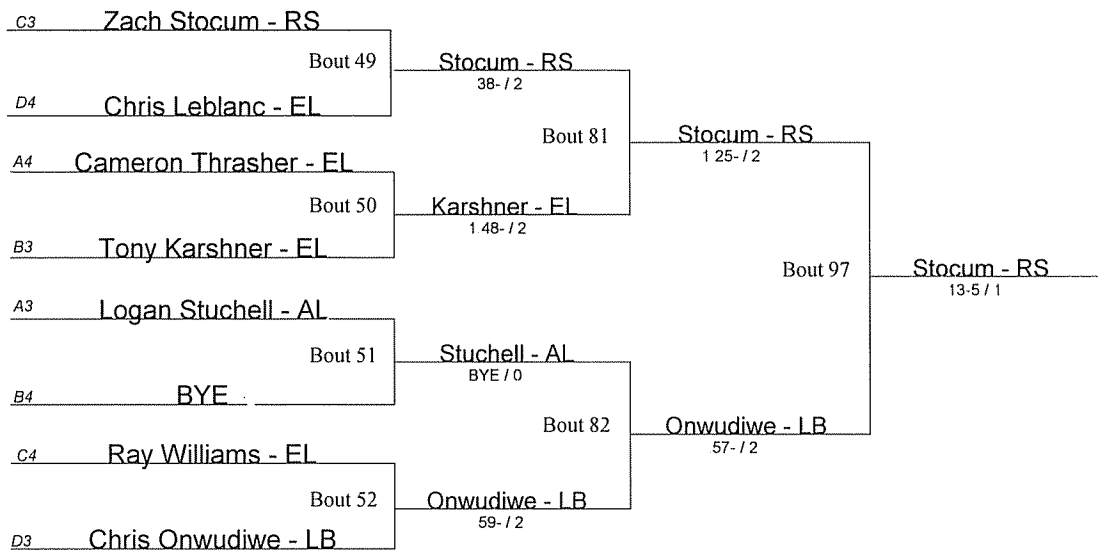

Beaver Consolation Bracket

- AL Alliance
- BE Benedictine
- BD Boardman
- BV Brecksville
- CH Cleveland Heights
- CN Conneaut
- EW Edgewood
- EL Elgin
- EU Euclid
- GN Geneva
- JF Jefferson
- LB Liberty
- LV Loudonville
- PR Perry
- RS Riverside
- WB West Branch