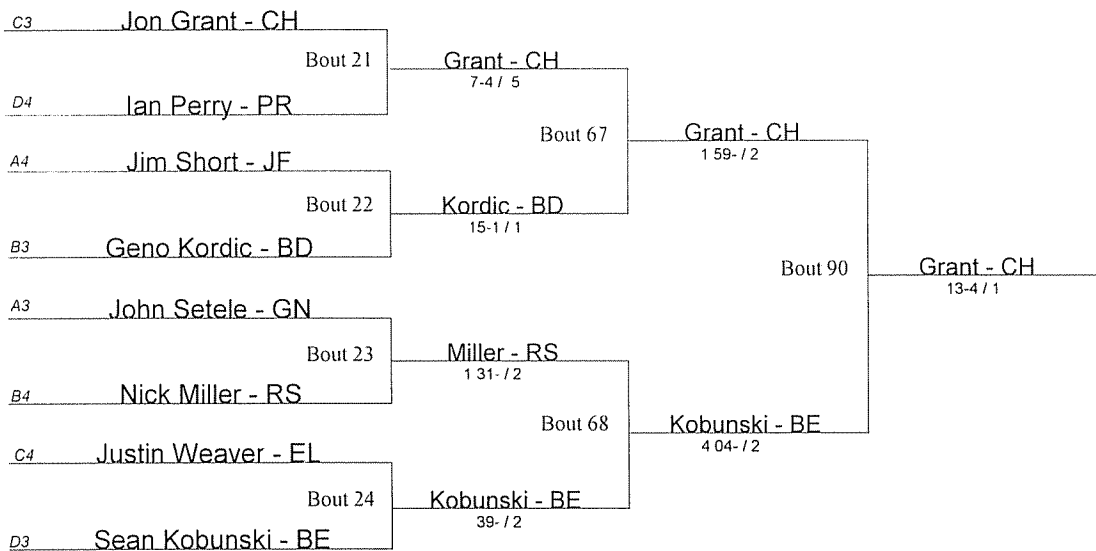

Beaver Consolation Bracket

- AL Alliance
- BE Benedictine
- BD Boardman
- BV Brecksville
- CH Cleveland Heights
- CN Conneaut
- EW Edgewood
- EL Elgin
- EU Euclid
- GN Geneva
- JF Jefferson
- LB Liberty
- LV Loudonville
- PR Perry
- RS Riverside
- WB West Branch