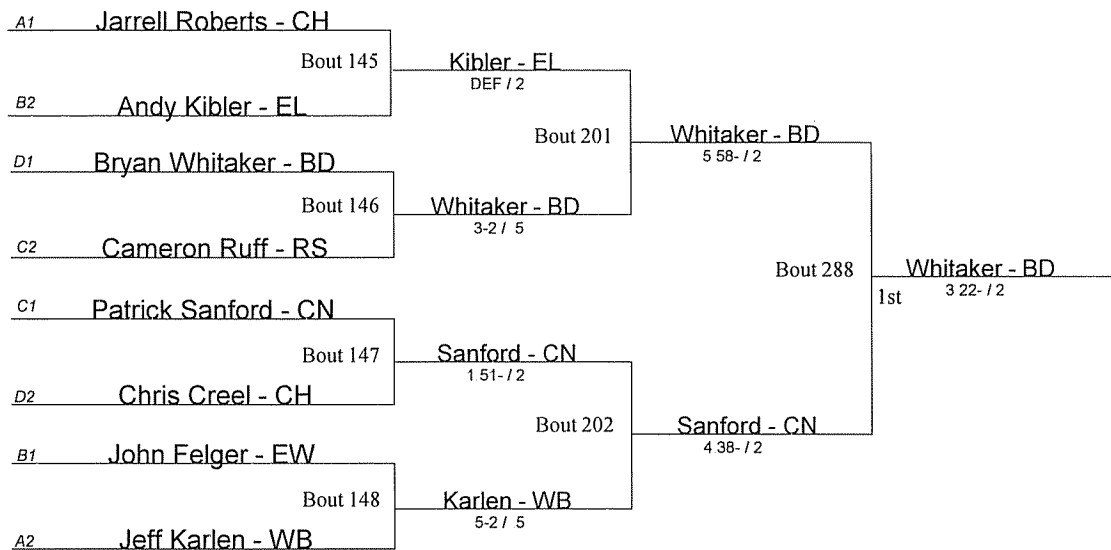

Beaver Consolation Bracket

- AL Alliance
- BE Benedictine
- BD Boardman
- BV Brecksville
- CH Cleveland Heights
- CN Conneaut
- EW Edgewood
- EL Elgin
- EU Euclid
- GN Geneva
- JF Jefferson
- LB Liberty
- LV Loudonville
- PR Perry
- RS Riverside
- WB West Branch