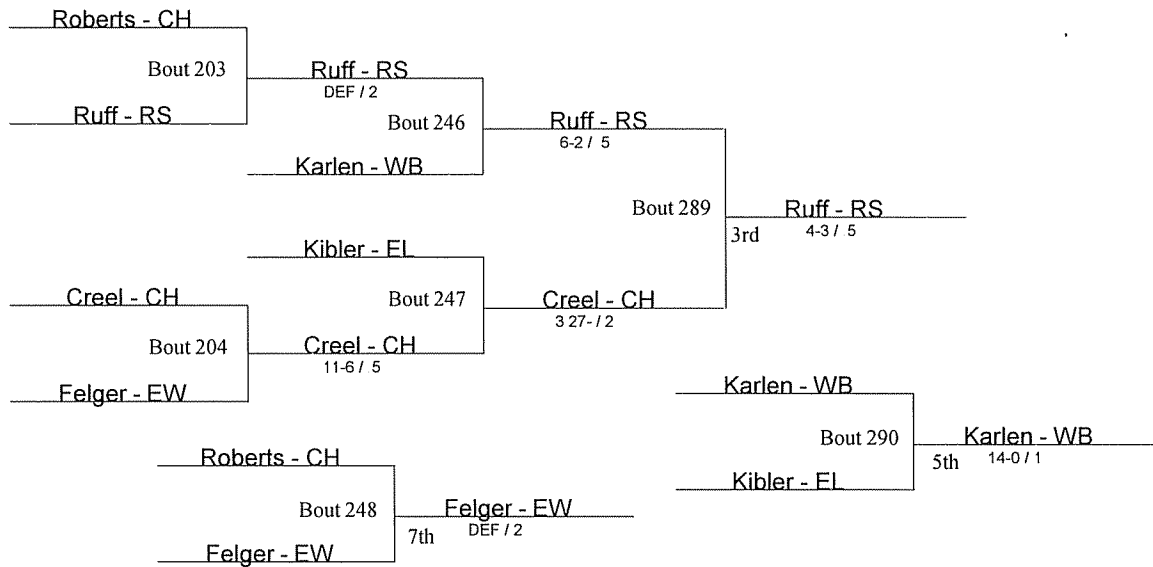

Beaver Consolation Bracket

- AL Alliance
- BE Benedictine
- BD Boardman
- BV Brecksville
- CH Cleveland Heights
- CN Conneaut
- EW Edgewood
- EL Elgin
- EU Euclid
- GN Geneva
- JF Jefferson
- LB Liberty
- LV Loudonville
- PR Perry
- RS Riverside
- WB West Branch