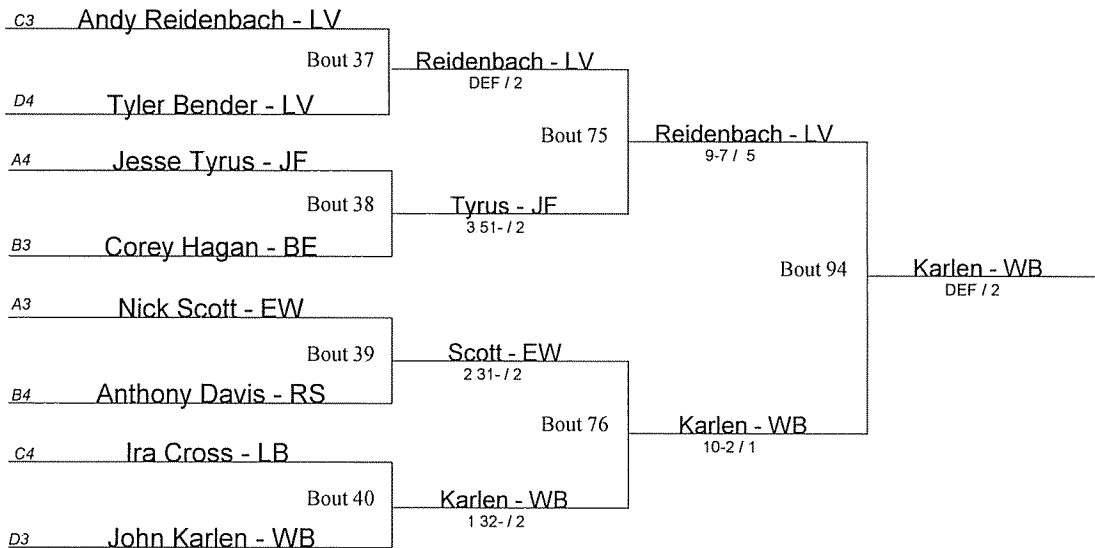

Beaver Consolation Bracket

- AL Alliance
- BE Benedictine
- BD Boardman
- BV Brecksville
- CH Cleveland Heights
- CN Conneaut
- EW Edgewood
- EL Elgin
- EU Euclid
- GN Geneva
- JF Jefferson
- LB Liberty
- LV Loudonville
- PR Perry
- RS Riverside
- WB West Branch