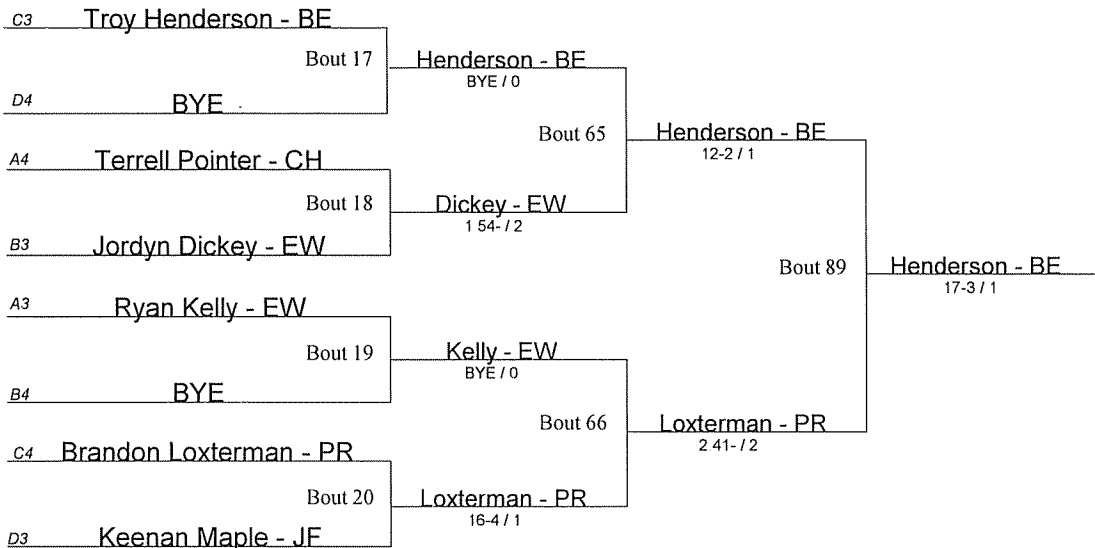

Beaver Consolation Bracket

- AL Alliance
- BE Benedictine
- BD Boardman
- BV Brecksville
- CH Cleveland Heights
- CN Conneaut
- EW Edgewood
- EL Elgin
- EU Euclid
- GN Geneva
- JF Jefferson
- LB Liberty
- LV Loudonville
- PR Perry
- RS Riverside
- WB West Branch