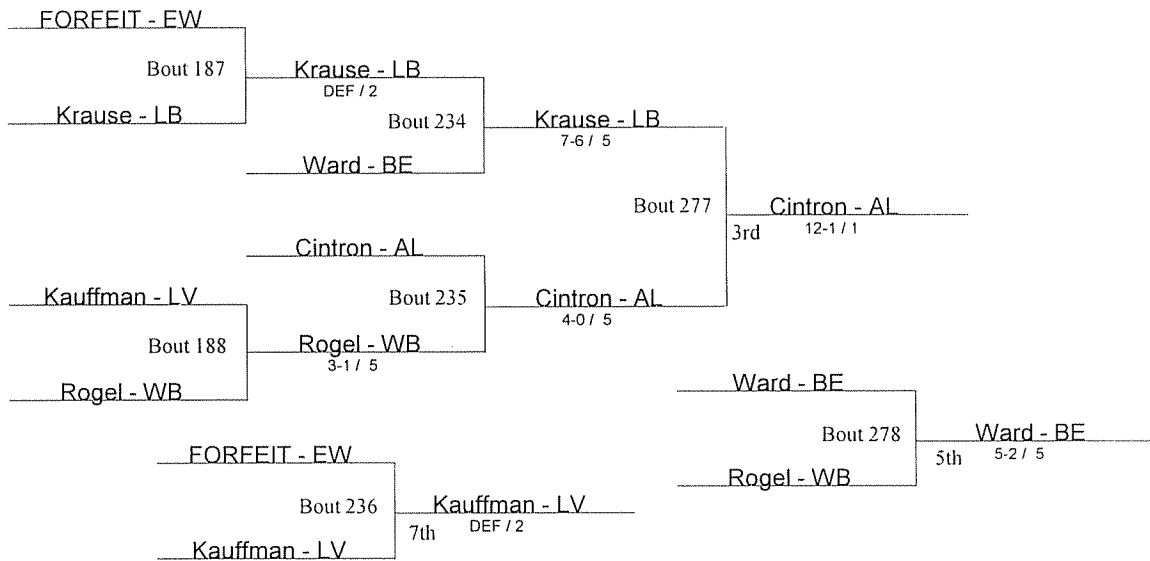

Beaver Consolation Bracket

- AL Alliance
- BE Benedictine
- BD Boardman
- BV Brecksville
- CH Cleveland Heights
- CN Conneaut
- EW Edgewood
- EL Elgin
- EU Euclid
- GN Geneva
- JF Jefferson
- LB Liberty
- LV Loudonville
- PR Perry
- RS Riverside
- WB West Branch