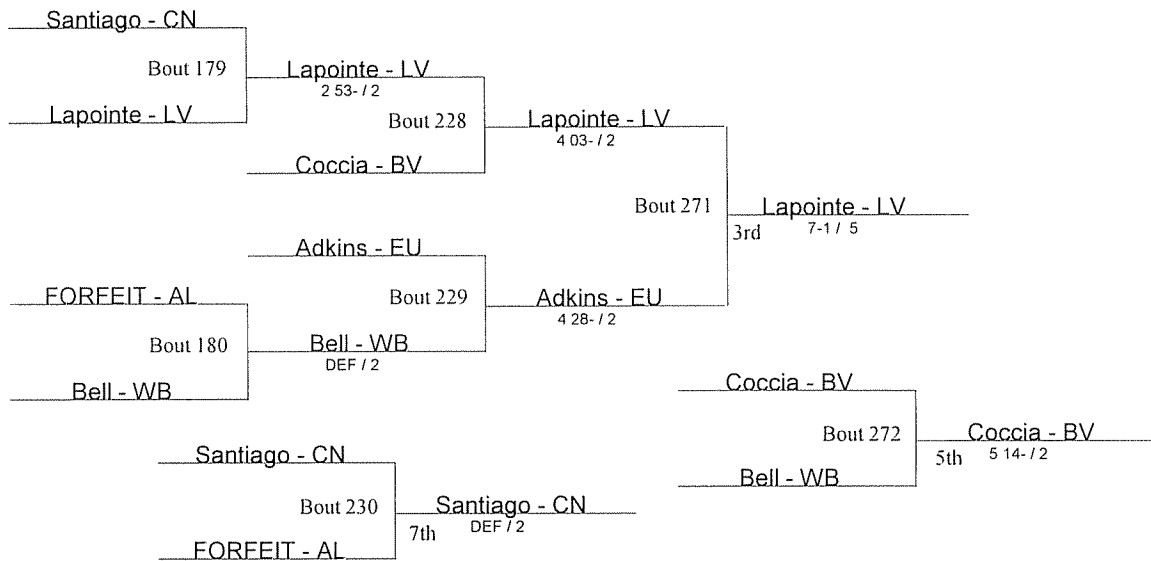

Beaver Consolation Bracket

Beaver Consolation Bracket

- AL Alliance
- BE Benedictine
- BD Boardman
- BV Brecksville
- CH Cleveland Heights
- CN Conneaut
- EW Edgewood
- EL Elgin
- EU Euclid
- GN Geneva
- JF Jefferson
- LB Liberty
- LV Loudonville
- PR Perry
- RS Riverside
- WB West Branch

Beaver Consolation Bracket

- AL Alliance
- BE Benedictine
- BD Boardman
- BV Brecksville
- CH Cleveland Heights
- CN Conneaut
- EW Edgewood
- EL Elgin
- EU Euclid
- GN Geneva
- JF Jefferson
- LB Liberty
- LV Loudonville
- PR Perry
- RS Riverside
- WB West Branch