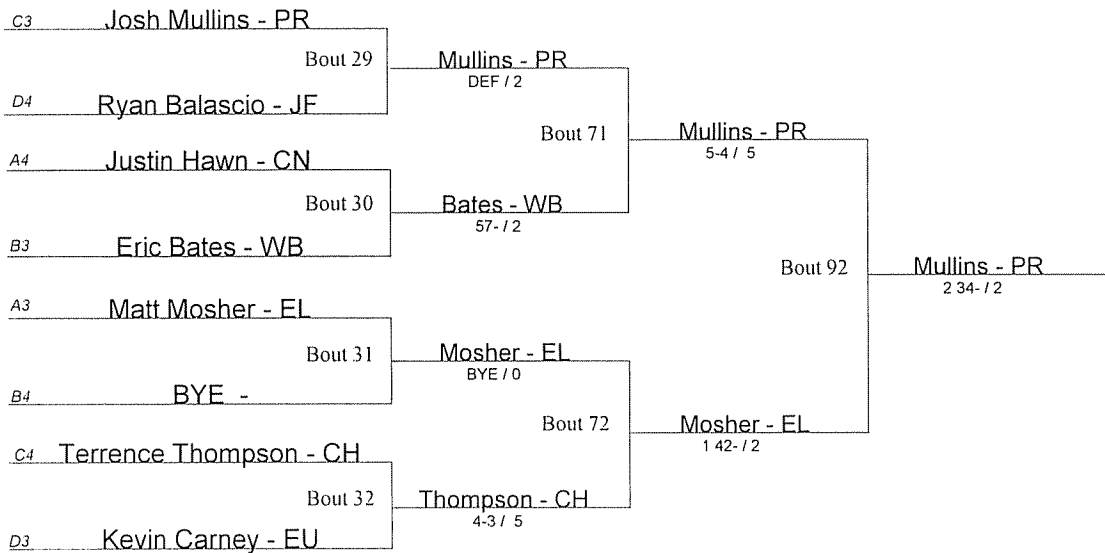

Beaver Consolation Bracket

- AL Alliance
- BE Benedictine
- BD Boardman
- BV Brecksville
- CH Cleveland Heights
- CN Conneaut
- EW Edgewood
- EL Elgin
- EU Euclid
- GN Geneva
- JF Jefferson
- LB Liberty
- LV Loudonville
- PR Perry
- RS Riverside
- WB West Branch