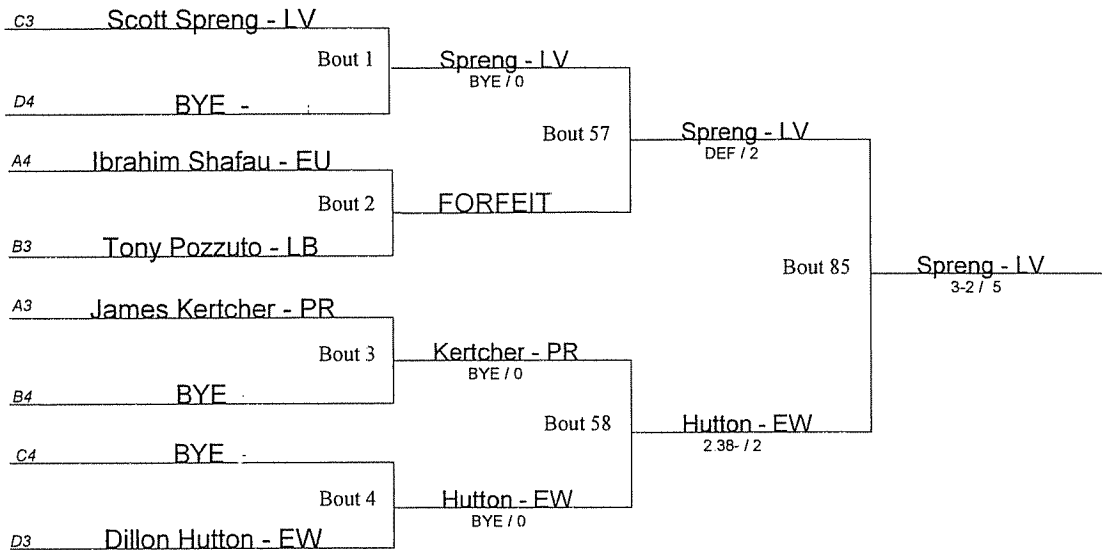

Beaver Consolation Bracket

- AL Alliance
- BE Benedictine
- BD Boardman
- BV Brecksville
- CH Cleveland Heights
- CN Conneaut
- EW Edgewood
- EL Elgin
- EU Euclid
- GN Geneva
- JF Jefferson
- LB Liberty
- LV Loudonville
- PR Perry
- RS Riverside
- WB West Branch