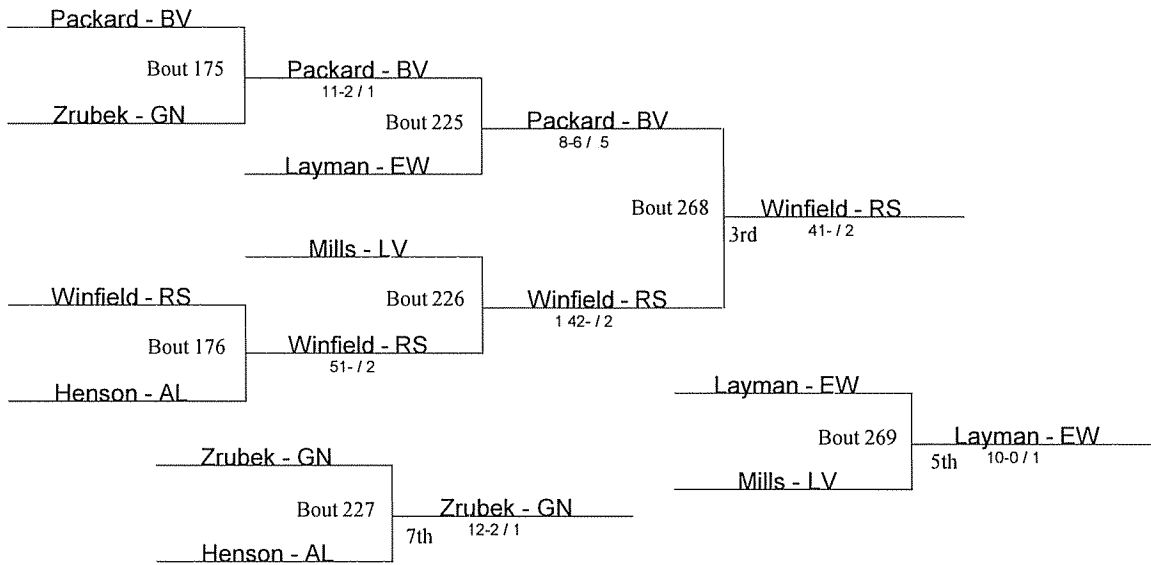

- AL Alliance
- BE Benedictine
- BD Boardman
- BV Brecksville
- CH Cleveland Heights
- CN Conneaut
- EW Edgewood
- EL Elgin
- EU Euclid
- GN Geneva
- JF Jefferson
- LB Liberty
- LV Loudonville
- PR Perry
- RS Riverside
- WB West Branch

Beaver Consolation Bracket

Beaver Consolation Bracket

- AL Alliance
- BE Benedictine
- BD Boardman
- BV Brecksville
- CH Cleveland Heights
- CN Conneaut
- EW Edgewood
- EL Elgin
- EU Euclid
- GN Geneva
- JF Jefferson
- LB Liberty
- LV Loudonville
- PR Perry
- RS Riverside
- WB West Branch

Beaver Consolation Bracket

- AL Alliance
- BE Benedictine
- BD Boardman
- BV Brecksville
- CH Cleveland Heights
- CN Conneaut
- EW Edgewood
- EL Elgin
- EU Euclid
- GN Geneva
- JF Jefferson
- LB Liberty
- LV Loudonville
- PR Perry
- RS Riverside
- WB West Branch