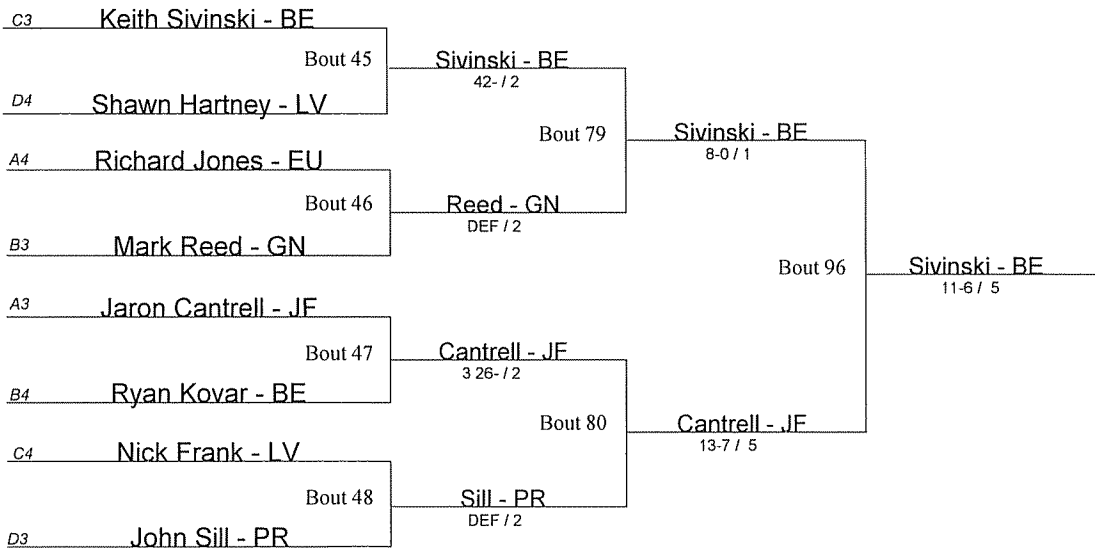

Beaver Consolation Bracket

- AL Alliance
- BE Benedictine
- BD Boardman
- BV Brecksville
- CH Cleveland Heights
- CN Conneaut
- EW Edgewood
- EL Elgin
- EU Euclid
- GN Geneva
- JF Jefferson
- LB Liberty
- LV Loudonville
- PR Perry
- RS Riverside
- WB West Branch