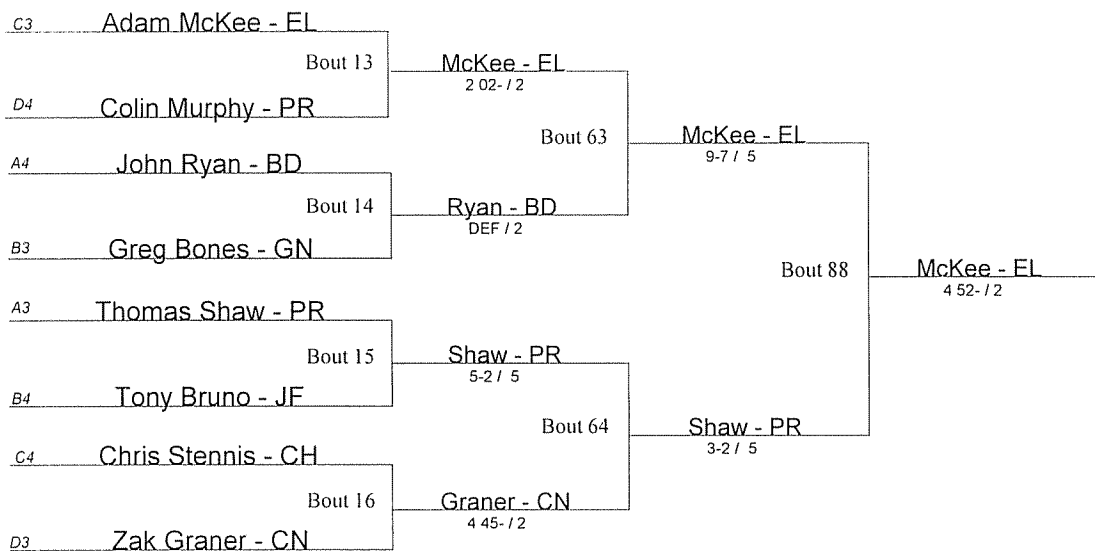

Beaver Consolation Bracket

Beaver Consolation Bracket

- AL Alliance
- BE Benedictine
- BD Boardman
- BV Brecksville
- CH Cleveland Heights
- CN Conneaut
- EW Edgewood
- EL Elgin
- EU Euclid
- GN Geneva
- JF Jefferson
- LB Liberty
- LV Loudonville
- PR Perry
- RS Riverside
- WB West Branch

Beaver Consolation Bracket

- AL Alliance
- BE Benedictine
- BD Boardman
- BV Brecksville
- CH Cleveland Heights
- CN Conneaut
- EW Edgewood
- EL Elgin
- EU Euclid
- GN Geneva
- JF Jefferson
- LB Liberty
- LV Loudonville
- PR Perry
- RS Riverside
- WB West Branch