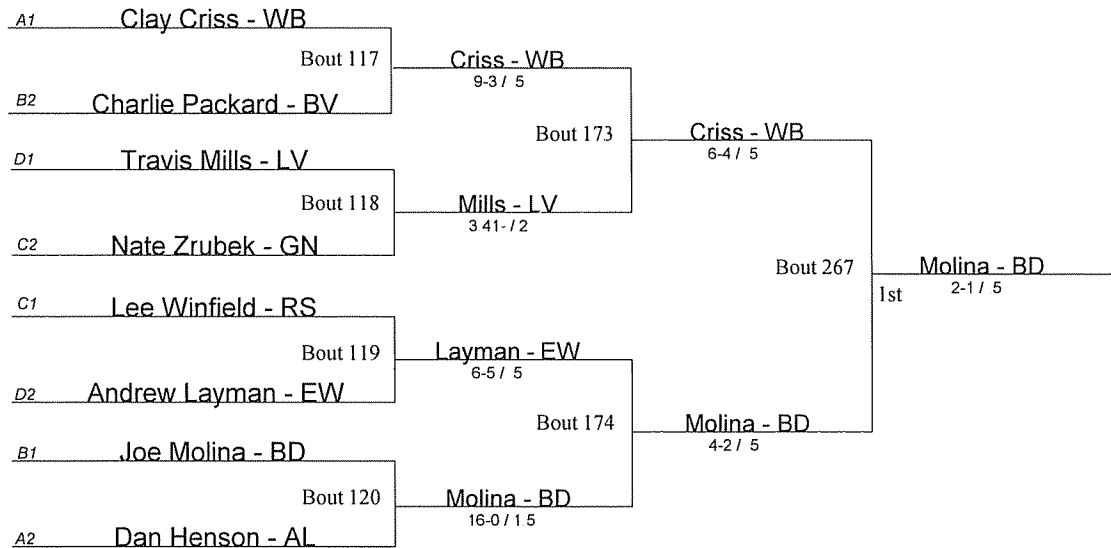

- AL Alliance
- BE Benedictine
- BD Boardman
- BV Brecksville
- CH Cleveland Heights
- CN Conneaut
- EW Edgewood
- EL Elgin
- EU Euclid
- GN Geneva
- JF Jefferson
- LB Liberty
- LV Loudonville
- PR Perry
- RS Riverside
- WB West Branch

Beaver Consolation Bracket

Beaver Consolation Bracket

- AL Alliance
- BE Benedictine
- BD Boardman
- BV Brecksville
- CH Cleveland Heights
- CN Conneaut
- EW Edgewood
- EL Elgin
- EU Euclid
- GN Geneva
- JF Jefferson
- LB Liberty
- LV Loudonville
- PR Perry
- RS Riverside
- WB West Branch

Beaver Consolation Bracket

- AL Alliance
- BE Benedictine
- BD Boardman
- BV Brecksville
- CH Cleveland Heights
- CN Conneaut
- EW Edgewood
- EL Elgin
- EU Euclid
- GN Geneva
- JF Jefferson
- LB Liberty
- LV Loudonville
- PR Perry
- RS Riverside
- WB West Branch