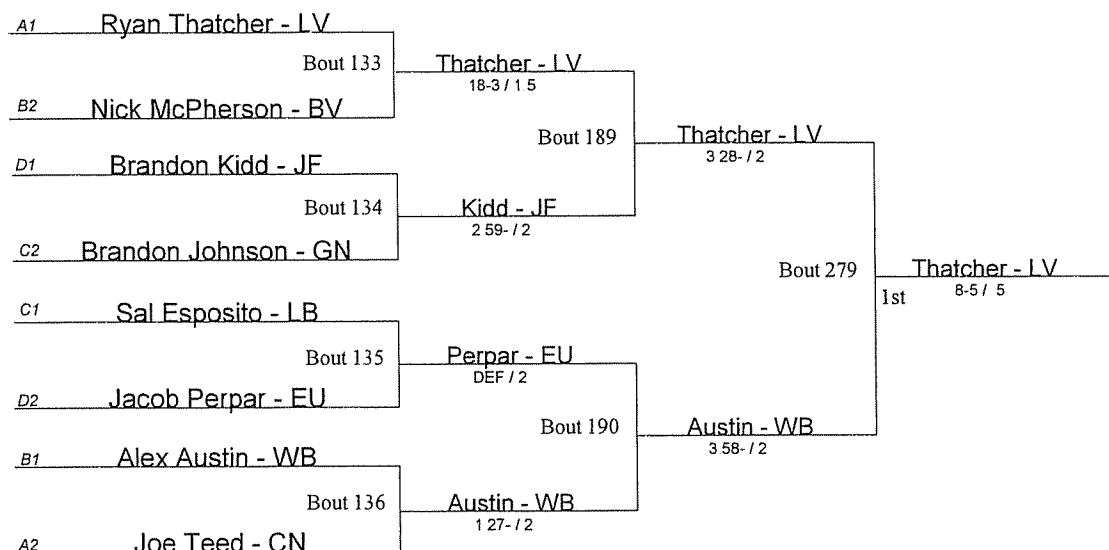

Beaver Consolation Bracket

- AL Alliance
- BE Benedictine
- BD Boardman
- BV Brecksville
- CH Cleveland Heights
- CN Conneaut
- EW Edgewood
- EL Elgin
- EU Euclid
- GN Geneva
- JF Jefferson
- LB Liberty
- LV Loudonville
- PR Perry
- RS Riverside
- WB West Branch