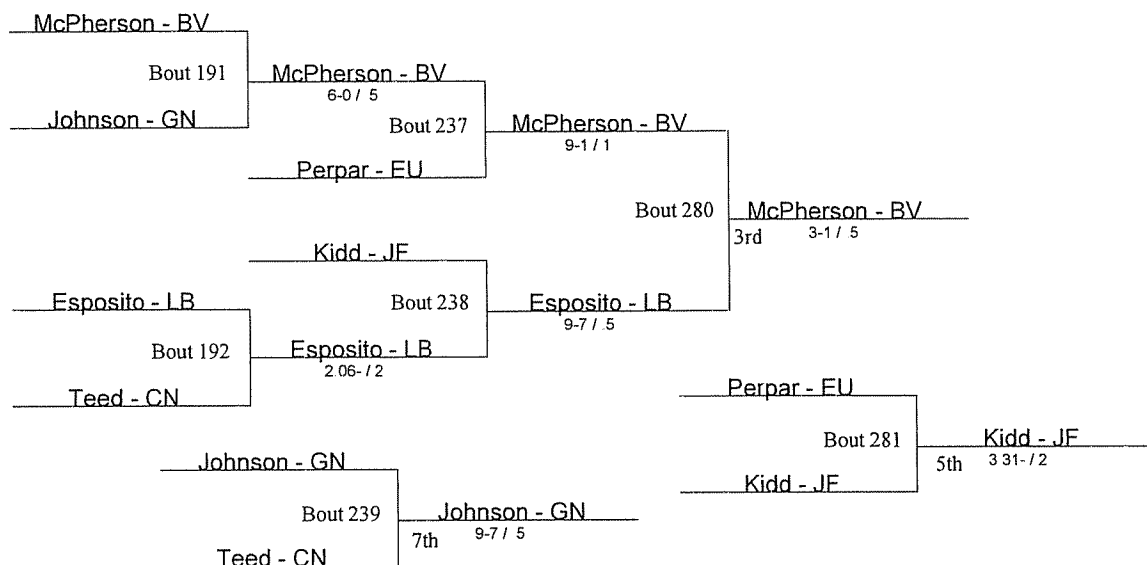

Beaver Consolation Bracket

- AL Alliance
- BE Benedictine
- BD Boardman
- BV Brecksville
- CH Cleveland Heights
- CN Conneaut
- EW Edgewood
- EL Elgin
- EU Euclid
- GN Geneva
- JF Jefferson
- LB Liberty
- LV Loudonville
- PR Perry
- RS Riverside
- WB West Branch