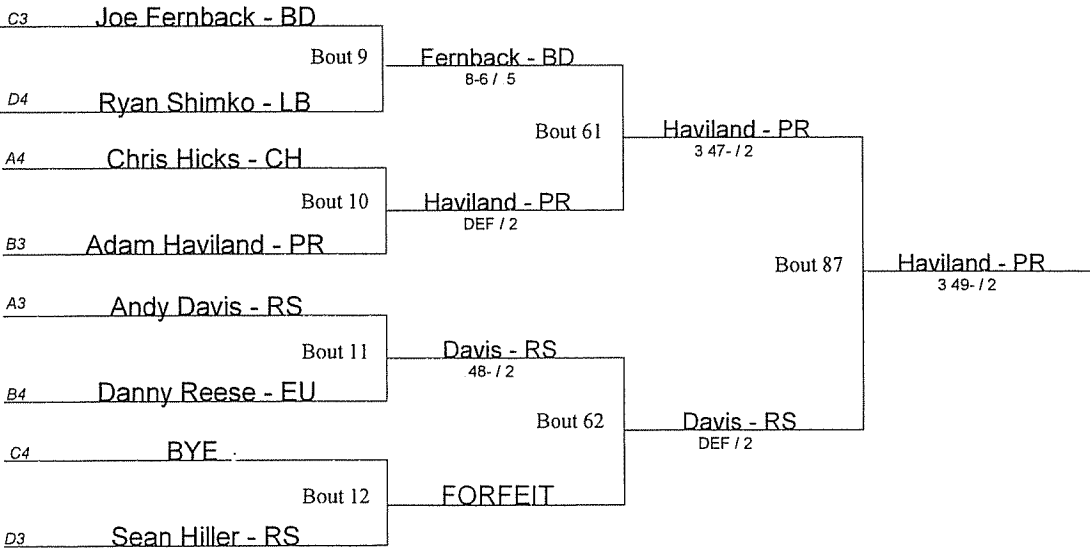

Beaver Consolation Bracket

- AL Alliance
- BE Benedictine
- BD Boardman
- BV Brecksville
- CH Cleveland Heights
- CN Conneaut
- EW Edgewood
- EL Elgin
- EU Euclid
- GN Geneva
- JF Jefferson
- LB Liberty
- LV Loudonville
- PR Perry
- RS Riverside
- WB West Branch