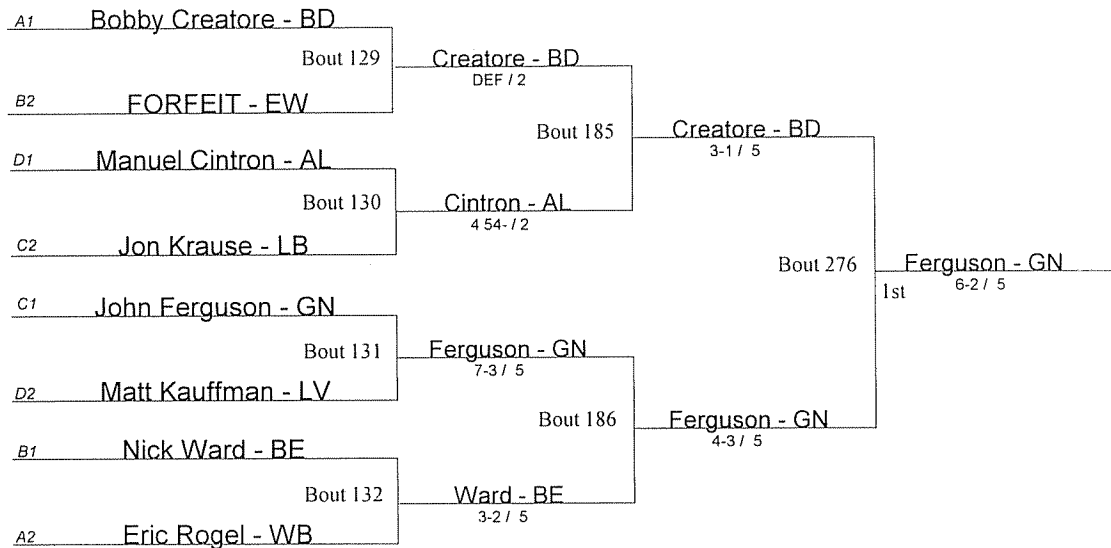

Beaver Consolation Bracket

- AL Alliance
- BE Benedictine
- BD Boardman
- BV Brecksville
- CH Cleveland Heights
- CN Conneaut
- EW Edgewood
- EL Elgin
- EU Euclid
- GN Geneva
- JF Jefferson
- LB Liberty
- LV Loudonville
- PR Perry
- RS Riverside
- WB West Branch