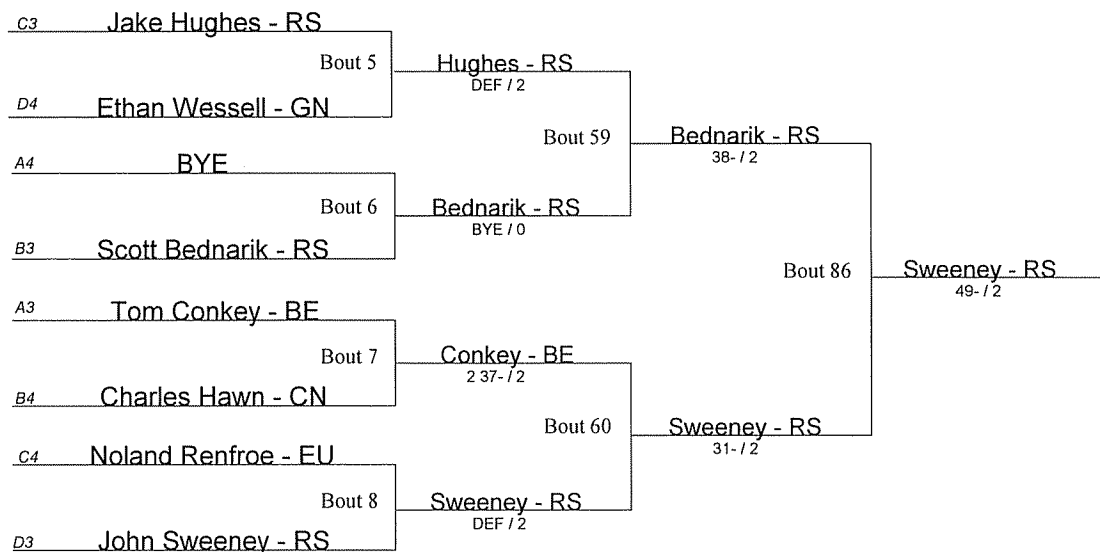

Beaver Consolation Bracket