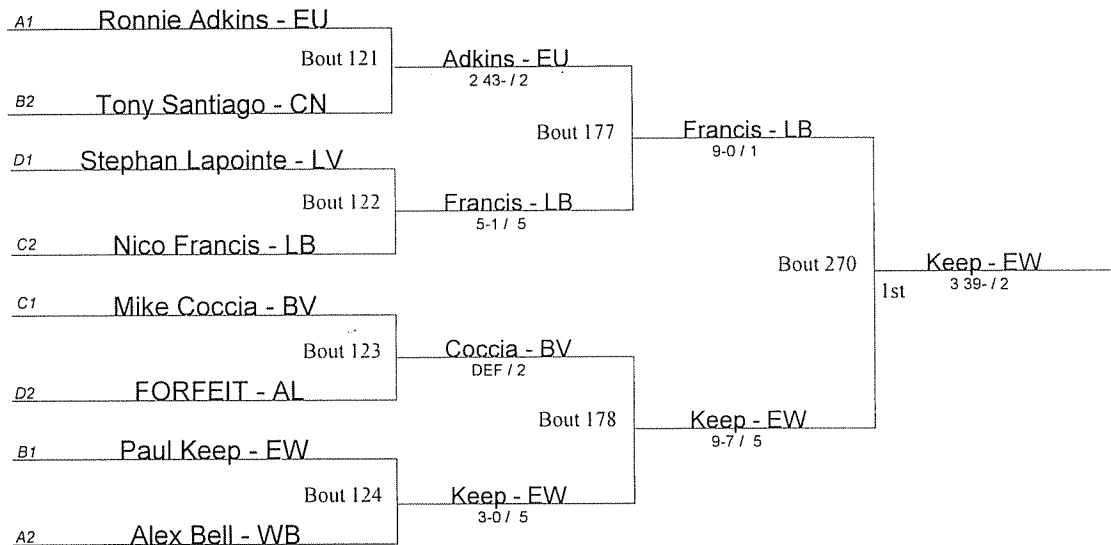

Beaver Consolation Bracket

Beaver Consolation Bracket

- AL Alliance
- BE Benedictine
- BD Boardman
- BV Brecksville
- CH Cleveland Heights
- CN Conneaut
- EW Edgewood
- EL Elgin
- EU Euclid
- GN Geneva
- JF Jefferson
- LB Liberty
- LV Loudonville
- PR Perry
- RS Riverside
- WB West Branch

Beaver Consolation Bracket

- AL Alliance
- BE Benedictine
- BD Boardman
- BV Brecksville
- CH Cleveland Heights
- CN Conneaut
- EW Edgewood
- EL Elgin
- EU Euclid
- GN Geneva
- JF Jefferson
- LB Liberty
- LV Loudonville
- PR Perry
- RS Riverside
- WB West Branch