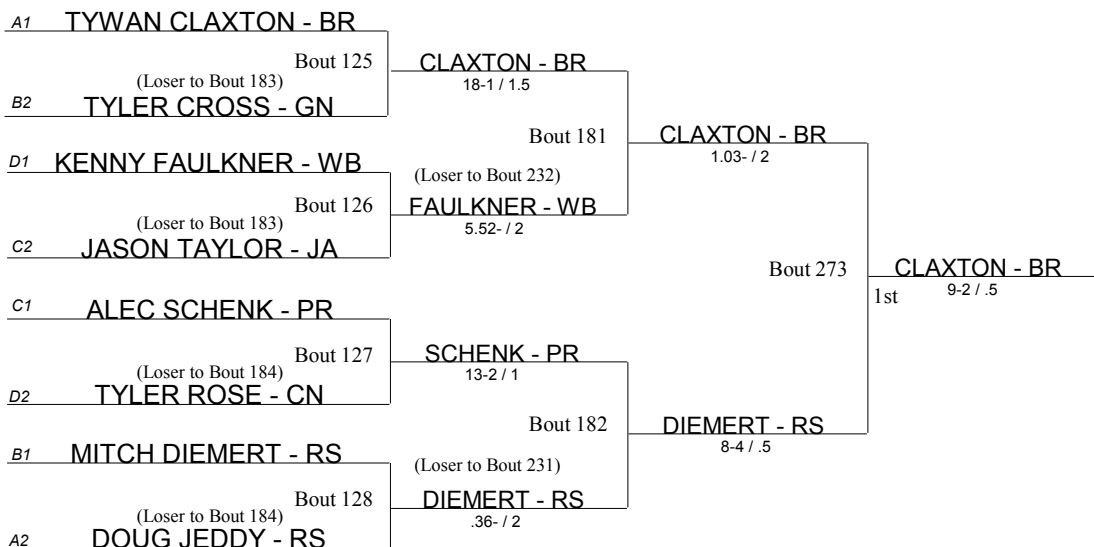

Beaver Consolation Bracket

- BE Benedictine
- BR Brush
- CN Conneaut
- EW Edgewood
- EU Euclid
- GN Geneva
- GR Girard
- JF Jefferson
- JA John Adams
- KL Kirtland
- LB Liberty
- Lo Lorain
- PR Perry
- PO Poland
- RS Riverside
- WB West Branch

Beaver Consolation Bracket

Beaver Consolation Bracket

- BE Benedictine
- BR Brush
- CN Conneaut
- EW Edgewood
- EU Euclid
- GN Geneva
- GR Girard
- JF Jefferson
- JA John Adams
- KL Kirtland
- LB Liberty
- Lo Lorain
- PR Perry
- PO Poland
- RS Riverside
- WB West Branch

- BE Benedictine
- BR Brush
- CN Conneaut
- EW Edgewood
- EU Euclid
- GN Geneva
- GR Girard
- JF Jefferson
- JA John Adams
- KL Kirtland
- LB Liberty
- Lo Lorain
- PR Perry
- PO Poland
- RS Riverside
- WB West Branch