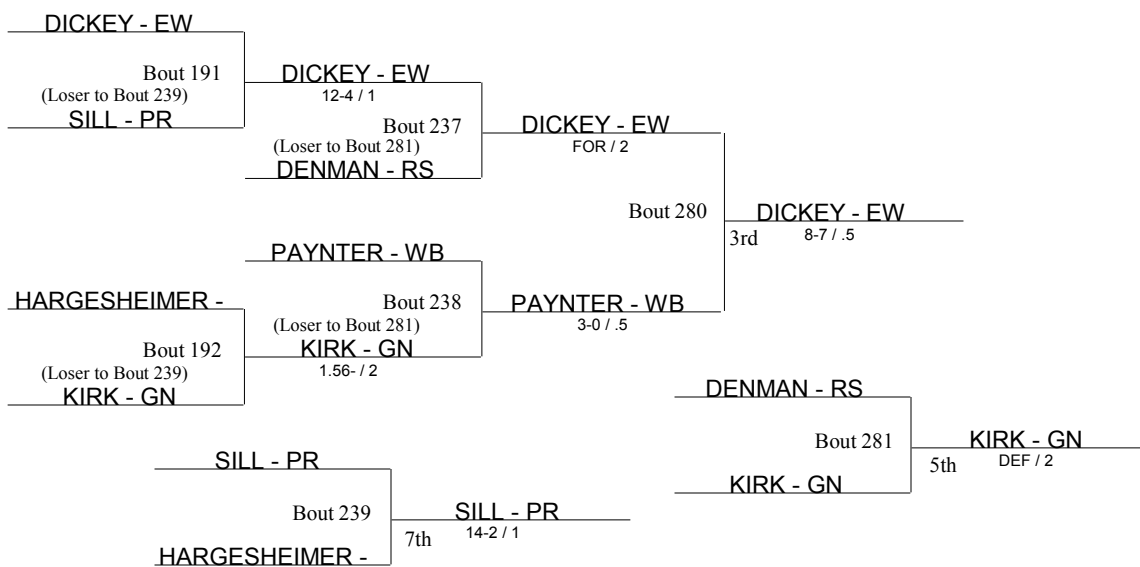

Beaver Consolation Bracket

- BE Benedictine
- BR Brush
- CN Conneaut
- EW Edgewood
- EU Euclid
- GN Geneva
- GR Girard
- JF Jefferson
- JA John Adams
- KL Kirtland
- LB Liberty
- Lo Lorain
- PR Perry
- PO Poland
- RS Riverside
- WB West Branch

Beaver Consolation Bracket

Beaver Consolation Bracket

- BE Benedictine
- BR Brush
- CN Conneaut
- EW Edgewood
- EU Euclid
- GN Geneva
- GR Girard
- JF Jefferson
- JA John Adams
- KL Kirtland
- LB Liberty
- Lo Lorain
- PR Perry
- PO Poland
- RS Riverside
- WB West Branch

- BE Benedictine
- BR Brush
- CN Conneaut
- EW Edgewood
- EU Euclid
- GN Geneva
- GR Girard
- JF Jefferson
- JA John Adams
- KL Kirtland
- LB Liberty
- Lo Lorain
- PR Perry
- PO Poland
- RS Riverside
- WB West Branch