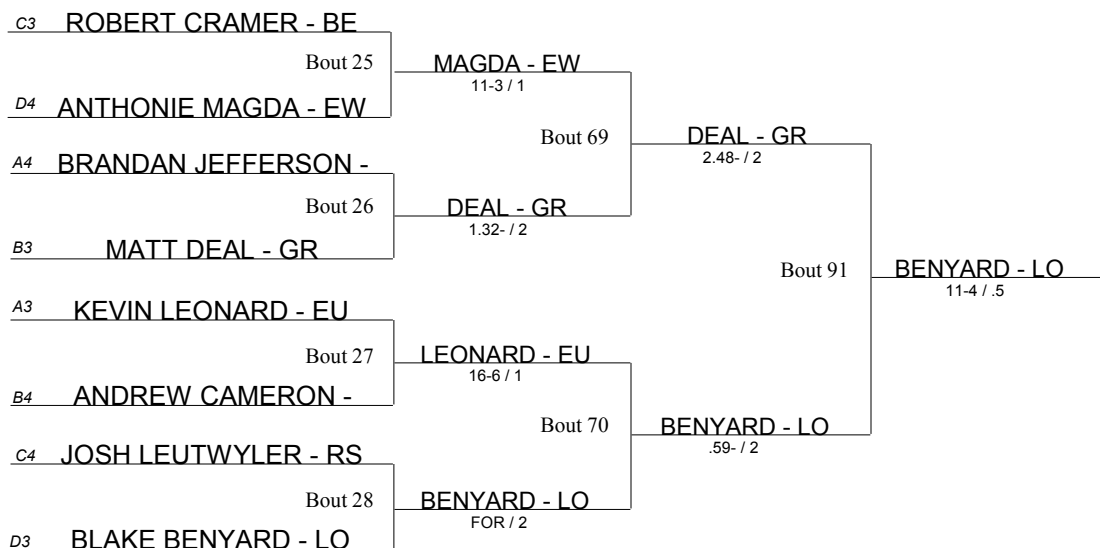

Beaver Consolation Bracket

- BE Benedictine
- BR Brush
- CN Conneaut
- EW Edgewood
- EU Euclid
- GN Geneva
- GR Girard
- JF Jefferson
- JA John Adams
- KL Kirtland
- LB Liberty
- Lo Lorain
- PR Perry
- PO Poland
- RS Riverside
- WB West Branch

Beaver Consolation Bracket

Beaver Consolation Bracket

- BE Benedictine
- BR Brush
- CN Conneaut
- EW Edgewood
- EU Euclid
- GN Geneva
- GR Girard
- JF Jefferson
- JA John Adams
- KL Kirtland
- LB Liberty
- Lo Lorain
- PR Perry
- PO Poland
- RS Riverside
- WB West Branch

- BE Benedictine
- BR Brush
- CN Conneaut
- EW Edgewood
- EU Euclid
- GN Geneva
- GR Girard
- JF Jefferson
- JA John Adams
- KL Kirtland
- LB Liberty
- Lo Lorain
- PR Perry
- PO Poland
- RS Riverside
- WB West Branch