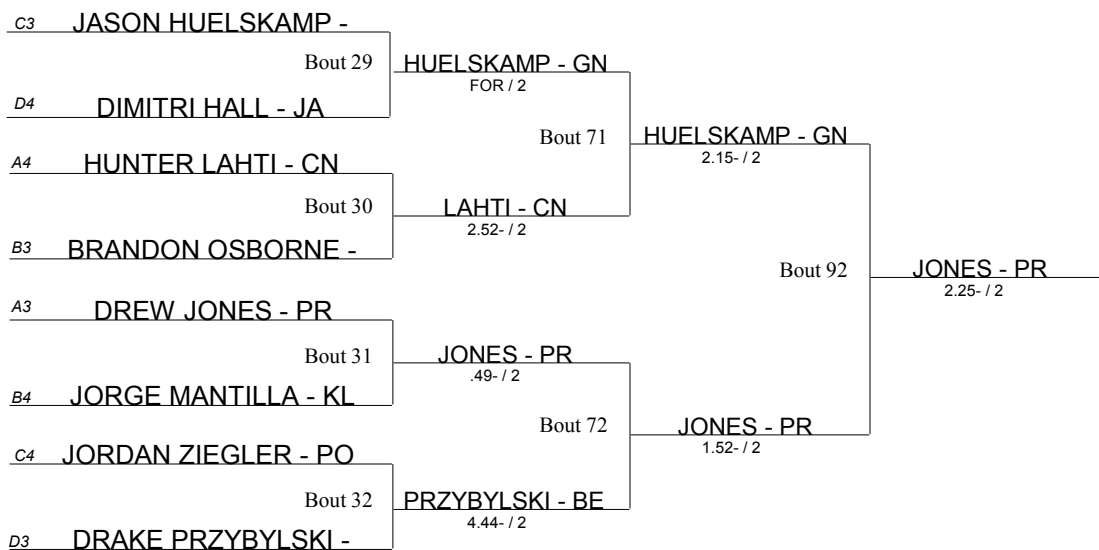

Beaver Consolation Bracket

- BE Benedictine
- BR Brush
- CN Conneaut
- EW Edgewood
- EU Euclid
- GN Geneva
- GR Girard
- JF Jefferson
- JA John Adams
- KL Kirtland
- LB Liberty
- Lo Lorain
- PR Perry
- PO Poland
- RS Riverside
- WB West Branch

Beaver Consolation Bracket

Beaver Consolation Bracket

- BE Benedictine
- BR Brush
- CN Conneaut
- EW Edgewood
- EU Euclid
- GN Geneva
- GR Girard
- JF Jefferson
- JA John Adams
- KL Kirtland
- LB Liberty
- Lo Lorain
- PR Perry
- PO Poland
- RS Riverside
- WB West Branch

- BE Benedictine
- BR Brush
- CN Conneaut
- EW Edgewood
- EU Euclid
- GN Geneva
- GR Girard
- JF Jefferson
- JA John Adams
- KL Kirtland
- LB Liberty
- Lo Lorain
- PR Perry
- PO Poland
- RS Riverside
- WB West Branch