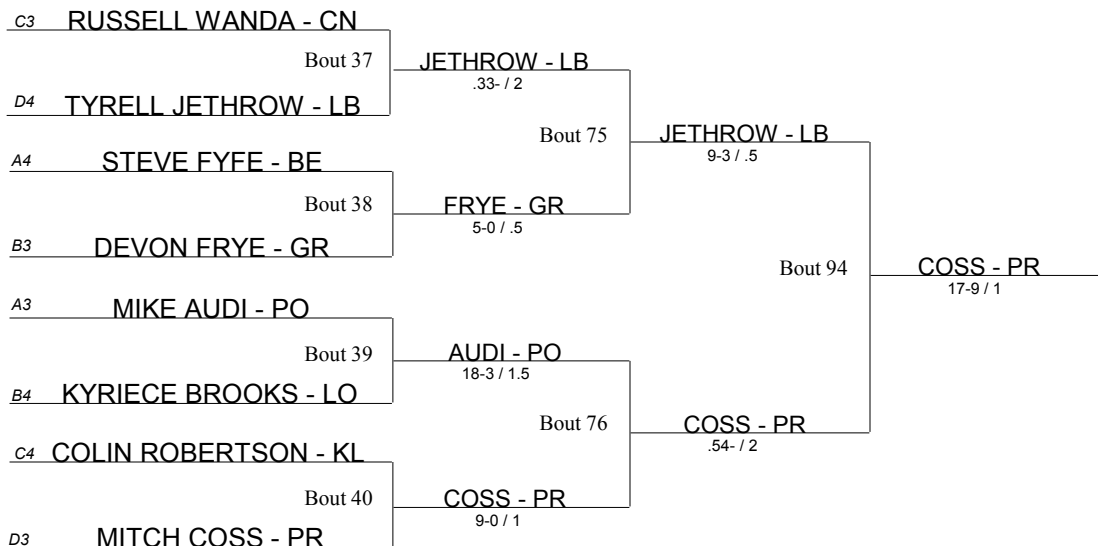

Beaver Consolation Bracket