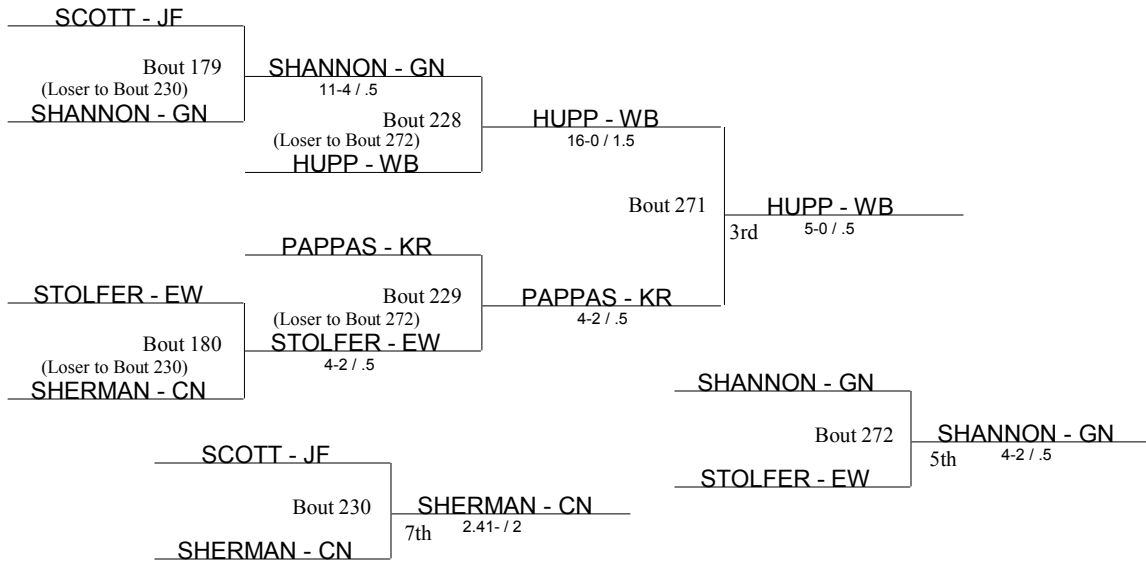

Beaver Consolation Bracket

- BE Benedictine
- BR Brush
- CN Conneaut
- EW Edgewood
- EU Euclid
- GN Geneva
- GR Girard
- JF Jefferson
- JA John Adams
- KL Kirtland
- LB Liberty
- Lo Lorain
- PR Perry
- PO Poland
- RS Riverside
- WB West Branch

Beaver Consolation Bracket

Beaver Consolation Bracket

- BE Benedictine
- BR Brush
- CN Conneaut
- EW Edgewood
- EU Euclid
- GN Geneva
- GR Girard
- JF Jefferson
- JA John Adams
- KL Kirtland
- LB Liberty
- Lo Lorain
- PR Perry
- PO Poland
- RS Riverside
- WB West Branch