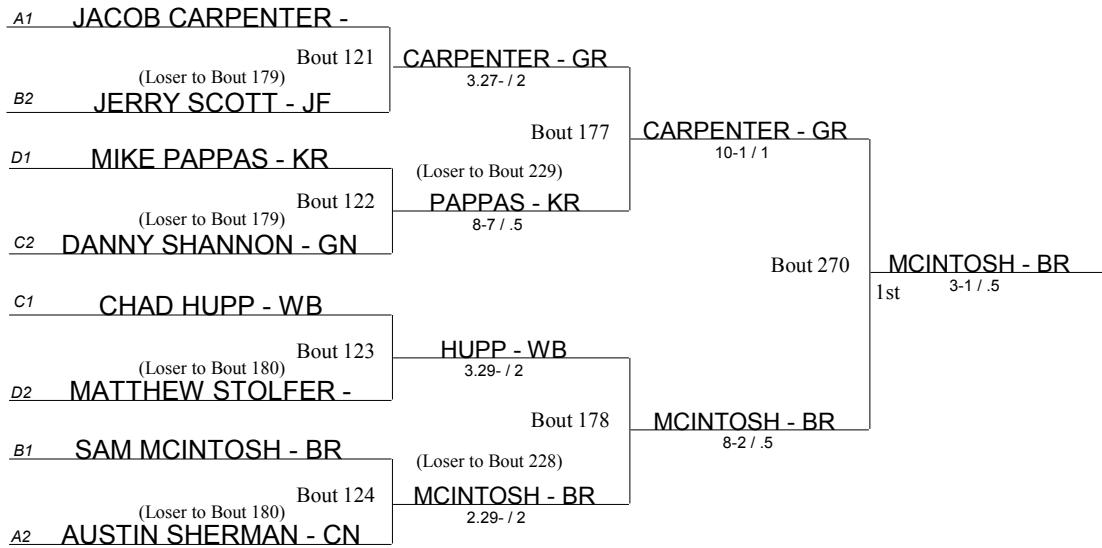

Beaver Consolation Bracket

- BE Benedictine
- BR Brush
- CN Conneaut
- EW Edgewood
- EU Euclid
- GN Geneva
- GR Girard
- JF Jefferson
- JA John Adams
- KL Kirtland
- LB Liberty
- Lo Lorain
- PR Perry
- PO Poland
- RS Riverside
- WB West Branch

Beaver Consolation Bracket

Beaver Consolation Bracket

- BE Benedictine
- BR Brush
- CN Conneaut
- EW Edgewood
- EU Euclid
- GN Geneva
- GR Girard
- JF Jefferson
- JA John Adams
- KL Kirtland
- LB Liberty
- Lo Lorain
- PR Perry
- PO Poland
- RS Riverside
- WB West Branch