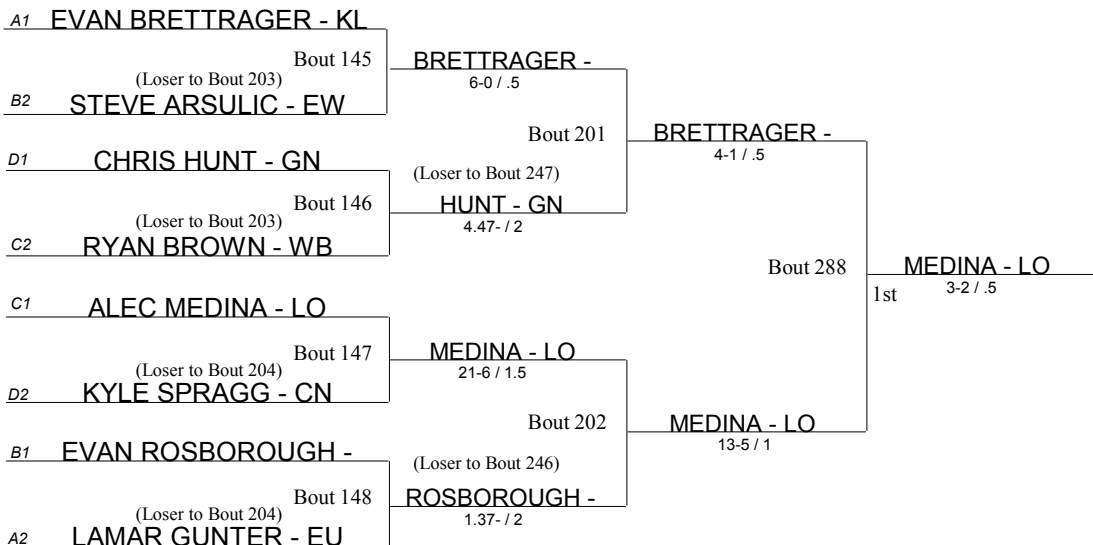

Beaver Consolation Bracket

Beaver Consolation Bracket

- BE Benedictine
- BR Brush
- CN Conneaut
- EW Edgewood
- EU Euclid
- GN Geneva
- GR Girard
- JF Jefferson
- JA John Adams
- KL Kirtland
- LB Liberty
- Lo Lorain
- PR Perry
- PO Poland
- RS Riverside
- WB West Branch

- BE Benedictine
- BR Brush
- CN Conneaut
- EW Edgewood
- EU Euclid
- GN Geneva
- GR Girard
- JF Jefferson
- JA John Adams
- KL Kirtland
- LB Liberty
- Lo Lorain
- PR Perry
- PO Poland
- RS Riverside
- WB West Branch

Beaver Consolation Bracket

- BE Benedictine
- BR Brush
- CN Conneaut
- EW Edgewood
- EU Euclid
- GN Geneva
- GR Girard
- JF Jefferson
- JA John Adams
- KL Kirtland
- LB Liberty
- Lo Lorain
- PR Perry
- PO Poland
- RS Riverside
- WB West Branch