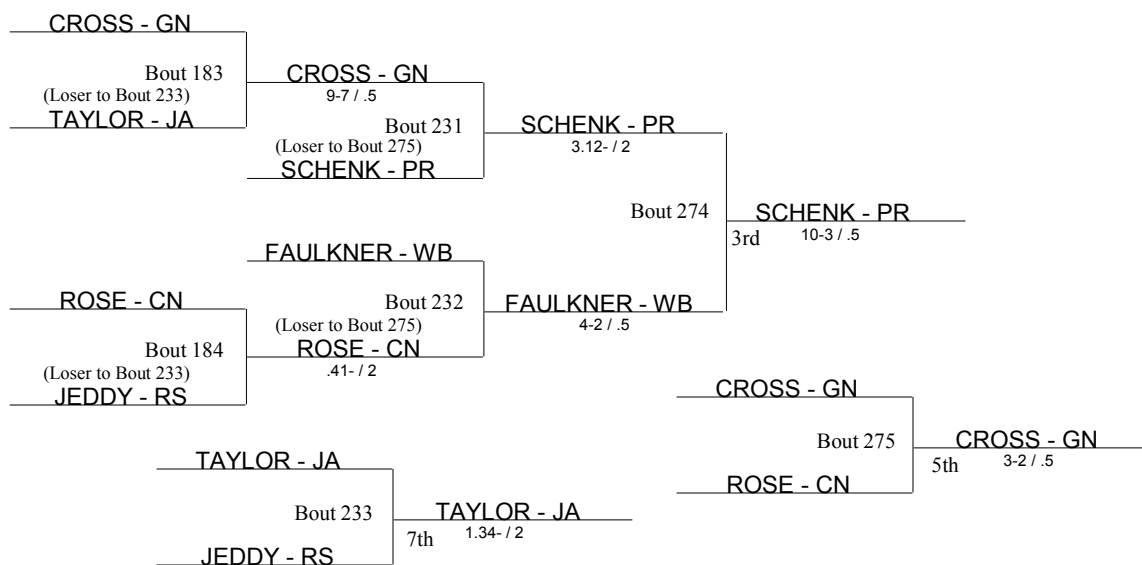

Beaver Consolation Bracket

- BE Benedictine
- BR Brush
- CN Conneaut
- EW Edgewood
- EU Euclid
- GN Geneva
- GR Girard
- JF Jefferson
- JA John Adams
- KL Kirtland
- LB Liberty
- Lo Lorain
- PR Perry
- PO Poland
- RS Riverside
- WB West Branch

Beaver Consolation Bracket

Beaver Consolation Bracket

- BE Benedictine
- BR Brush
- CN Conneaut
- EW Edgewood
- EU Euclid
- GN Geneva
- GR Girard
- JF Jefferson
- JA John Adams
- KL Kirtland
- LB Liberty
- Lo Lorain
- PR Perry
- PO Poland
- RS Riverside
- WB West Branch

- BE Benedictine
- BR Brush
- CN Conneaut
- EW Edgewood
- EU Euclid
- GN Geneva
- GR Girard
- JF Jefferson
- JA John Adams
- KL Kirtland
- LB Liberty
- Lo Lorain
- PR Perry
- PO Poland
- RS Riverside
- WB West Branch