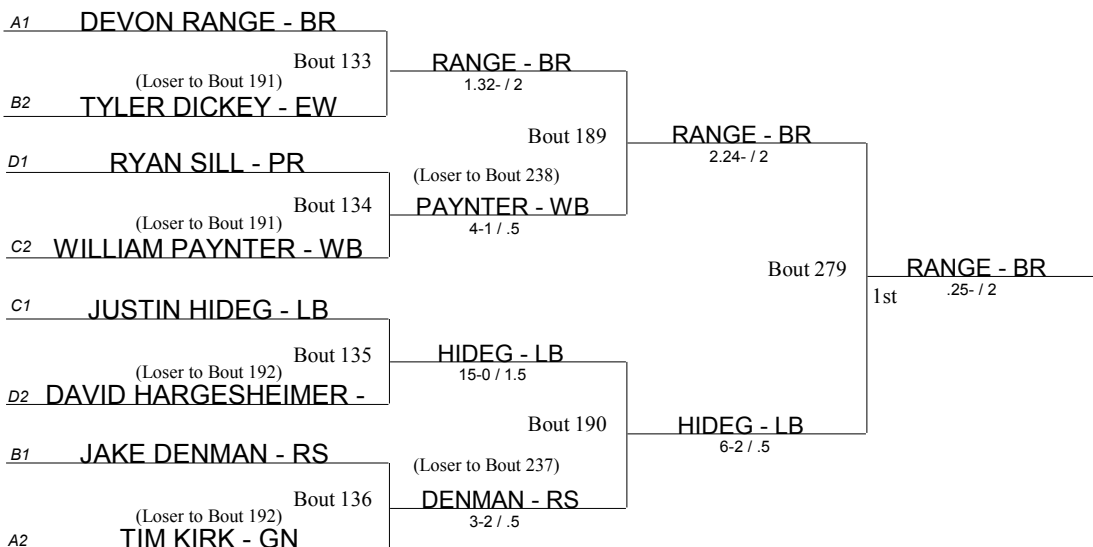

Beaver Consolation Bracket

- BE Benedictine
- BR Brush
- CN Conneaut
- EW Edgewood
- EU Euclid
- GN Geneva
- GR Girard
- JF Jefferson
- JA John Adams
- KL Kirtland
- LB Liberty
- Lo Lorain
- PR Perry
- PO Poland
- RS Riverside
- WB West Branch

Beaver Consolation Bracket

Beaver Consolation Bracket

- BE Benedictine
- BR Brush
- CN Conneaut
- EW Edgewood
- EU Euclid
- GN Geneva
- GR Girard
- JF Jefferson
- JA John Adams
- KL Kirtland
- LB Liberty
- Lo Lorain
- PR Perry
- PO Poland
- RS Riverside
- WB West Branch

- BE Benedictine
- BR Brush
- CN Conneaut
- EW Edgewood
- EU Euclid
- GN Geneva
- GR Girard
- JF Jefferson
- JA John Adams
- KL Kirtland
- LB Liberty
- Lo Lorain
- PR Perry
- PO Poland
- RS Riverside
- WB West Branch