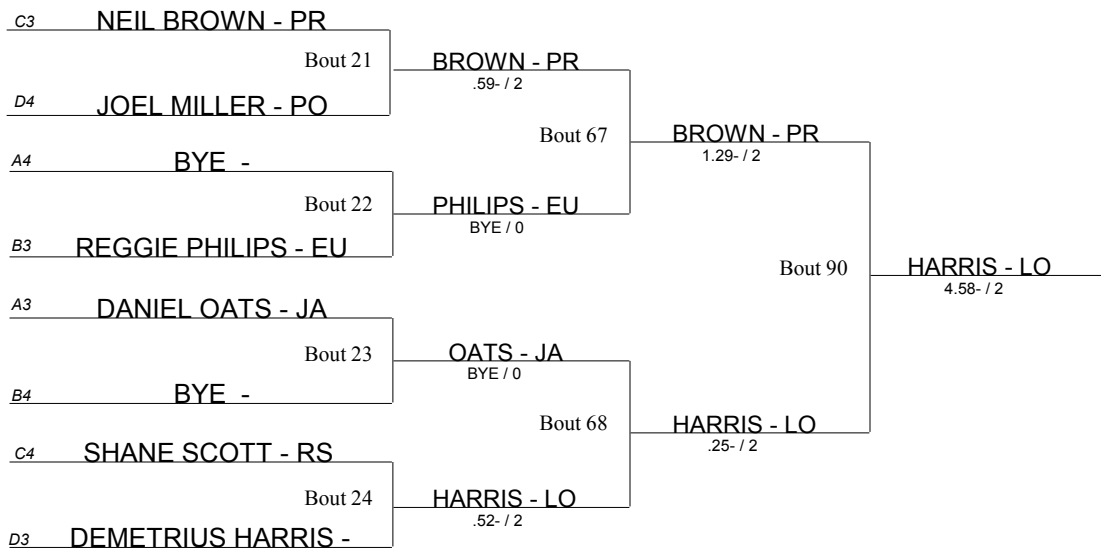

Beaver Consolation Bracket

- BE Benedictine
- BR Brush
- CN Conneaut
- EW Edgewood
- EU Euclid
- GN Geneva
- GR Girard
- JF Jefferson
- JA John Adams
- KL Kirtland
- LB Liberty
- Lo Lorain
- PR Perry
- PO Poland
- RS Riverside
- WB West Branch

Beaver Consolation Bracket

Beaver Consolation Bracket

- BE Benedictine
- BR Brush
- CN Conneaut
- EW Edgewood
- EU Euclid
- GN Geneva
- GR Girard
- JF Jefferson
- JA John Adams
- KL Kirtland
- LB Liberty
- Lo Lorain
- PR Perry
- PO Poland
- RS Riverside
- WB West Branch