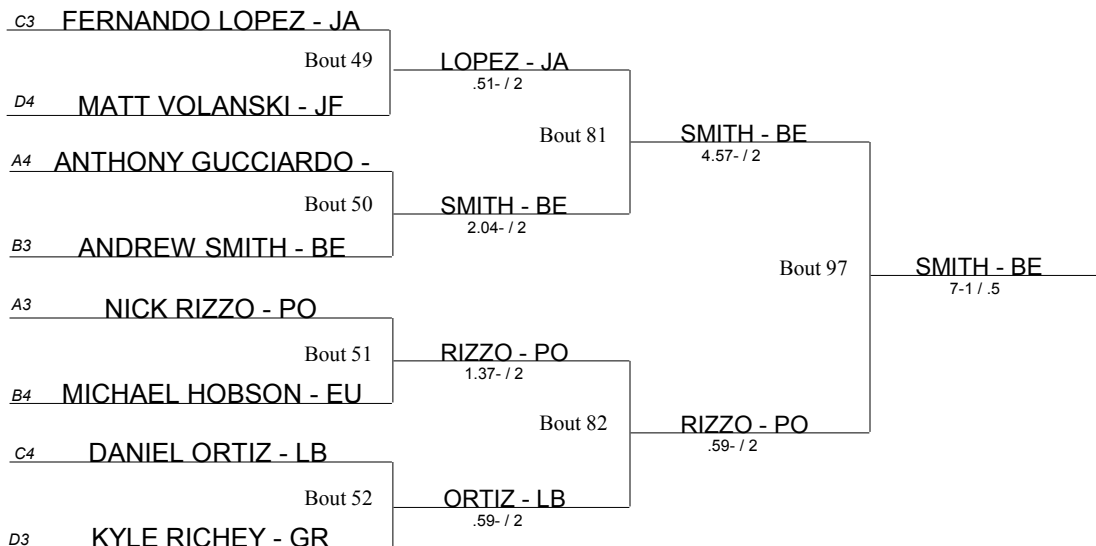

Beaver Consolation Bracket