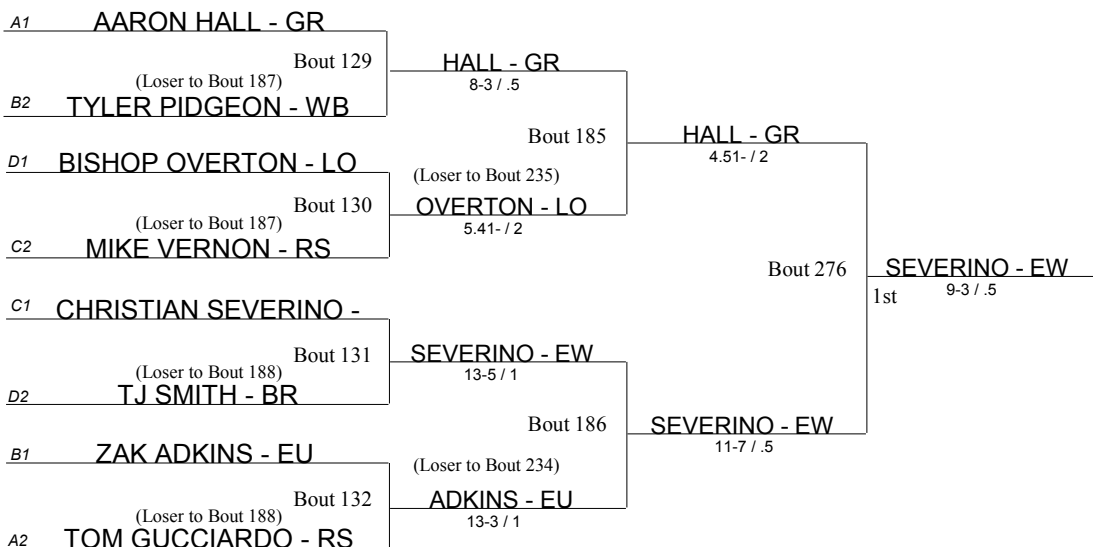

Beaver Consolation Bracket

- BE Benedictine
- BR Brush
- CN Conneaut
- EW Edgewood
- EU Euclid
- GN Geneva
- GR Girard
- JF Jefferson
- JA John Adams
- KL Kirtland
- LB Liberty
- Lo Lorain
- PR Perry
- PO Poland
- RS Riverside
- WB West Branch

Beaver Consolation Bracket

Beaver Consolation Bracket

- BE Benedictine
- BR Brush
- CN Conneaut
- EW Edgewood
- EU Euclid
- GN Geneva
- GR Girard
- JF Jefferson
- JA John Adams
- KL Kirtland
- LB Liberty
- Lo Lorain
- PR Perry
- PO Poland
- RS Riverside
- WB West Branch

- BE Benedictine
- BR Brush
- CN Conneaut
- EW Edgewood
- EU Euclid
- GN Geneva
- GR Girard
- JF Jefferson
- JA John Adams
- KL Kirtland
- LB Liberty
- Lo Lorain
- PR Perry
- PO Poland
- RS Riverside
- WB West Branch