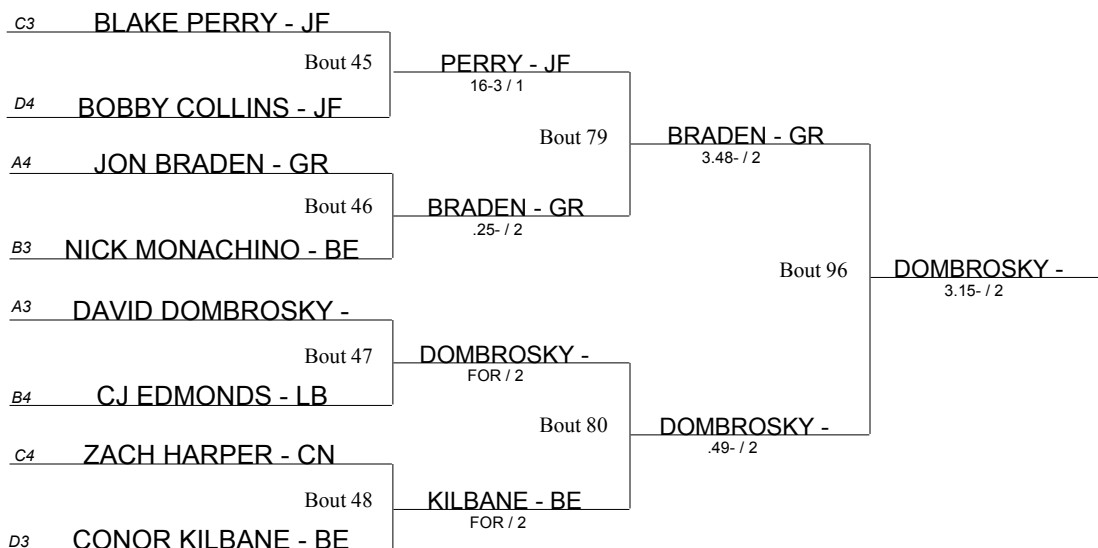

Beaver Consolation Bracket