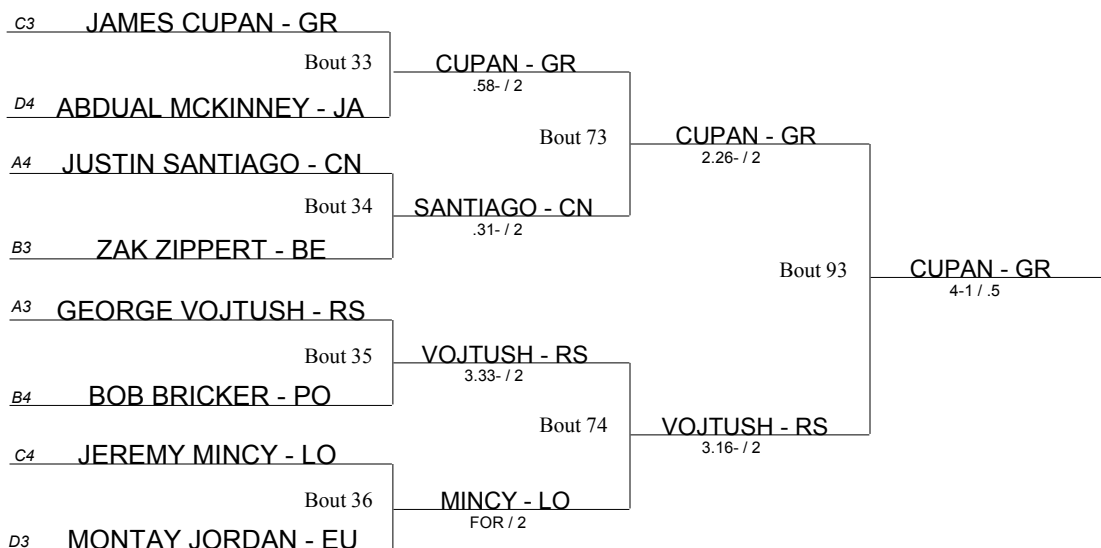

Beaver Consolation Bracket

- BE Benedictine
- BR Brush
- CN Conneaut
- EW Edgewood
- EU Euclid
- GN Geneva
- GR Girard
- JF Jefferson
- JA John Adams
- KL Kirtland
- LB Liberty
- Lo Lorain
- PR Perry
- PO Poland
- RS Riverside
- WB West Branch

Beaver Consolation Bracket

Beaver Consolation Bracket

- BE Benedictine
- BR Brush
- CN Conneaut
- EW Edgewood
- EU Euclid
- GN Geneva
- GR Girard
- JF Jefferson
- JA John Adams
- KL Kirtland
- LB Liberty
- Lo Lorain
- PR Perry
- PO Poland
- RS Riverside
- WB West Branch

- BE Benedictine
- BR Brush
- CN Conneaut
- EW Edgewood
- EU Euclid
- GN Geneva
- GR Girard
- JF Jefferson
- JA John Adams
- KL Kirtland
- LB Liberty
- Lo Lorain
- PR Perry
- PO Poland
- RS Riverside
- WB West Branch