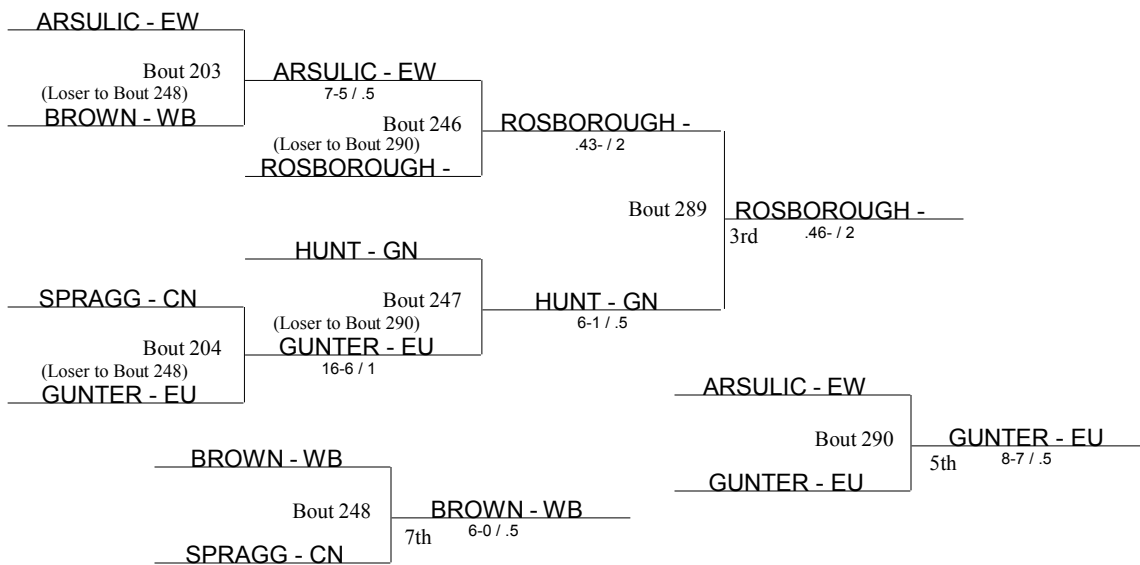

Beaver Consolation Bracket

Beaver Consolation Bracket

- BE Benedictine
- BR Brush
- CN Conneaut
- EW Edgewood
- EU Euclid
- GN Geneva
- GR Girard
- JF Jefferson
- JA John Adams
- KL Kirtland
- LB Liberty
- Lo Lorain
- PR Perry
- PO Poland
- RS Riverside
- WB West Branch

- BE Benedictine
- BR Brush
- CN Conneaut
- EW Edgewood
- EU Euclid
- GN Geneva
- GR Girard
- JF Jefferson
- JA John Adams
- KL Kirtland
- LB Liberty
- Lo Lorain
- PR Perry
- PO Poland
- RS Riverside
- WB West Branch

Beaver Consolation Bracket

- BE Benedictine
- BR Brush
- CN Conneaut
- EW Edgewood
- EU Euclid
- GN Geneva
- GR Girard
- JF Jefferson
- JA John Adams
- KL Kirtland
- LB Liberty
- Lo Lorain
- PR Perry
- PO Poland
- RS Riverside
- WB West Branch