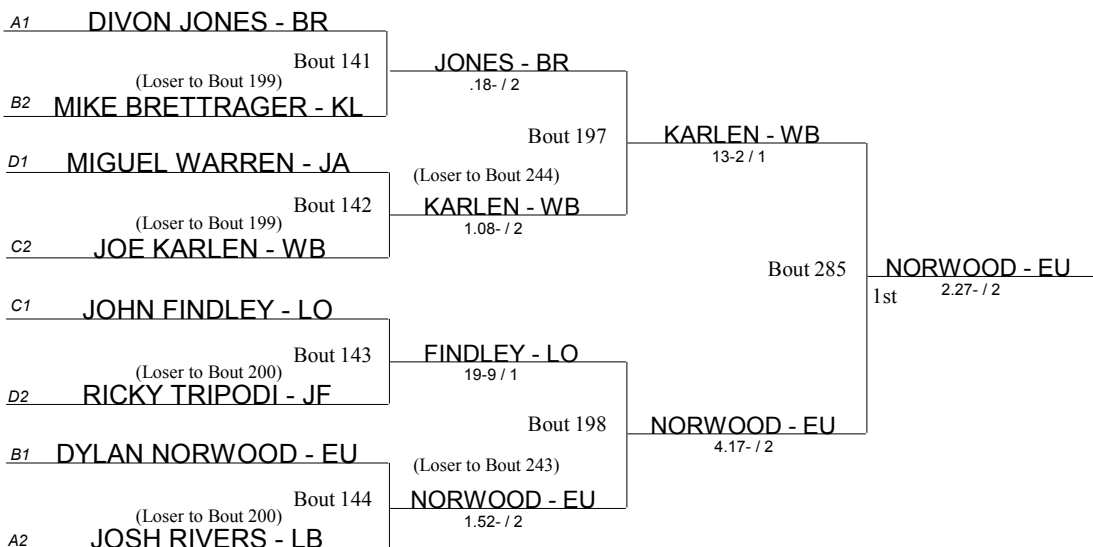

- BE Benedictine
- BR Brush
- CN Conneaut
- EW Edgewood
- EU Euclid
- GN Geneva
- GR Girard
- JF Jefferson
- JA John Adams
- KL Kirtland
- LB Liberty
- Lo Lorain
- PR Perry
- PO Poland
- RS Riverside
- WB West Branch

Beaver Consolation Bracket

Beaver Consolation Bracket

- BE Benedictine
- BR Brush
- CN Conneaut
- EW Edgewood
- EU Euclid
- GN Geneva
- GR Girard
- JF Jefferson
- JA John Adams
- KL Kirtland
- LB Liberty
- Lo Lorain
- PR Perry
- PO Poland
- RS Riverside
- WB West Branch

Beaver Consolation Bracket

- BE Benedictine
- BR Brush
- CN Conneaut
- EW Edgewood
- EU Euclid
- GN Geneva
- GR Girard
- JF Jefferson
- JA John Adams
- KL Kirtland
- LB Liberty
- Lo Lorain
- PR Perry
- PO Poland
- RS Riverside
- WB West Branch