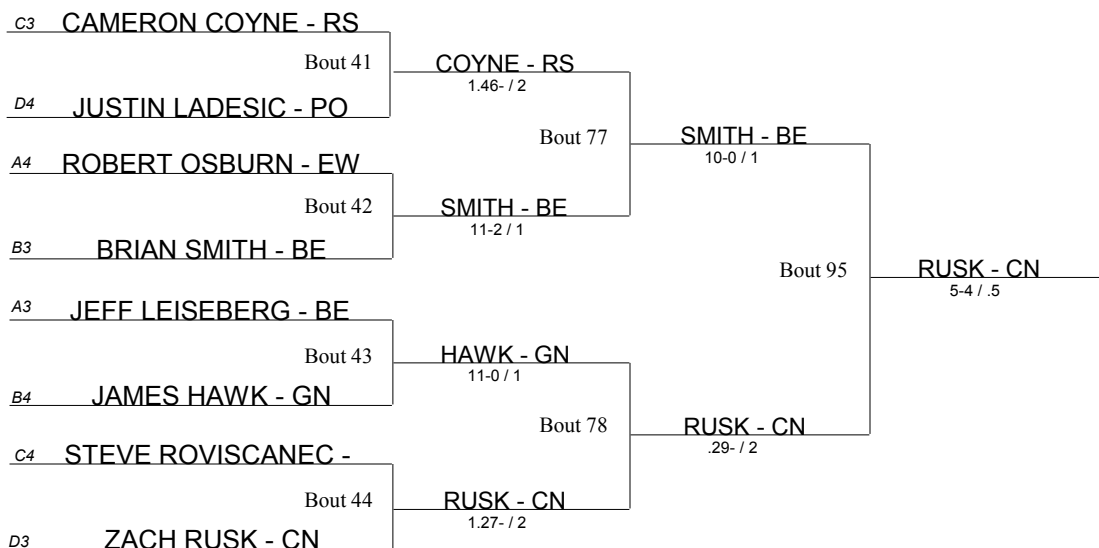

Beaver Consolation Bracket

Beaver Consolation Bracket

- BE Benedictine
- BR Brush
- CN Conneaut
- EW Edgewood
- EU Euclid
- GN Geneva
- GR Girard
- JF Jefferson
- JA John Adams
- KL Kirtland
- LB Liberty
- Lo Lorain
- PR Perry
- PO Poland
- RS Riverside
- WB West Branch

- BE Benedictine
- BR Brush
- CN Conneaut
- EW Edgewood
- EU Euclid
- GN Geneva
- GR Girard
- JF Jefferson
- JA John Adams
- KL Kirtland
- LB Liberty
- Lo Lorain
- PR Perry
- PO Poland
- RS Riverside
- WB West Branch

Beaver Consolation Bracket

- BE Benedictine
- BR Brush
- CN Conneaut
- EW Edgewood
- EU Euclid
- GN Geneva
- GR Girard
- JF Jefferson
- JA John Adams
- KL Kirtland
- LB Liberty
- Lo Lorain
- PR Perry
- PO Poland
- RS Riverside
- WB West Branch