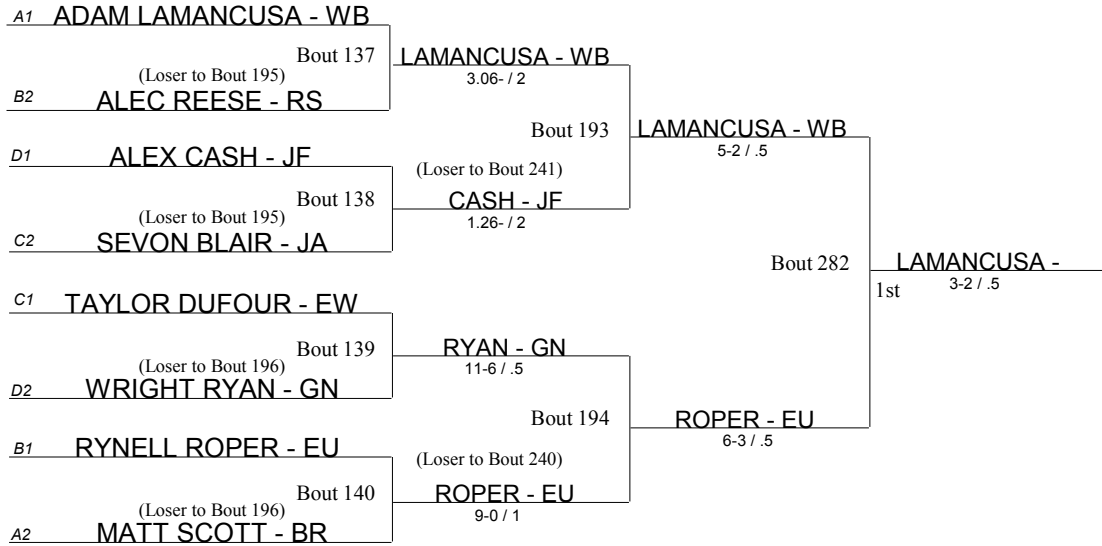

- BE Benedictine
- BR Brush
- CN Conneaut
- EW Edgewood
- EU Euclid
- GN Geneva
- GR Girard
- JF Jefferson
- JA John Adams
- KL Kirtland
- LB Liberty
- Lo Lorain
- PR Perry
- PO Poland
- RS Riverside
- WB West Branch

Beaver Consolation Bracket

Beaver Consolation Bracket

- BE Benedictine
- BR Brush
- CN Conneaut
- EW Edgewood
- EU Euclid
- GN Geneva
- GR Girard
- JF Jefferson
- JA John Adams
- KL Kirtland
- LB Liberty
- Lo Lorain
- PR Perry
- PO Poland
- RS Riverside
- WB West Branch

Beaver Consolation Bracket

- BE Benedictine
- BR Brush
- CN Conneaut
- EW Edgewood
- EU Euclid
- GN Geneva
- GR Girard
- JF Jefferson
- JA John Adams
- KL Kirtland
- LB Liberty
- Lo Lorain
- PR Perry
- PO Poland
- RS Riverside
- WB West Branch