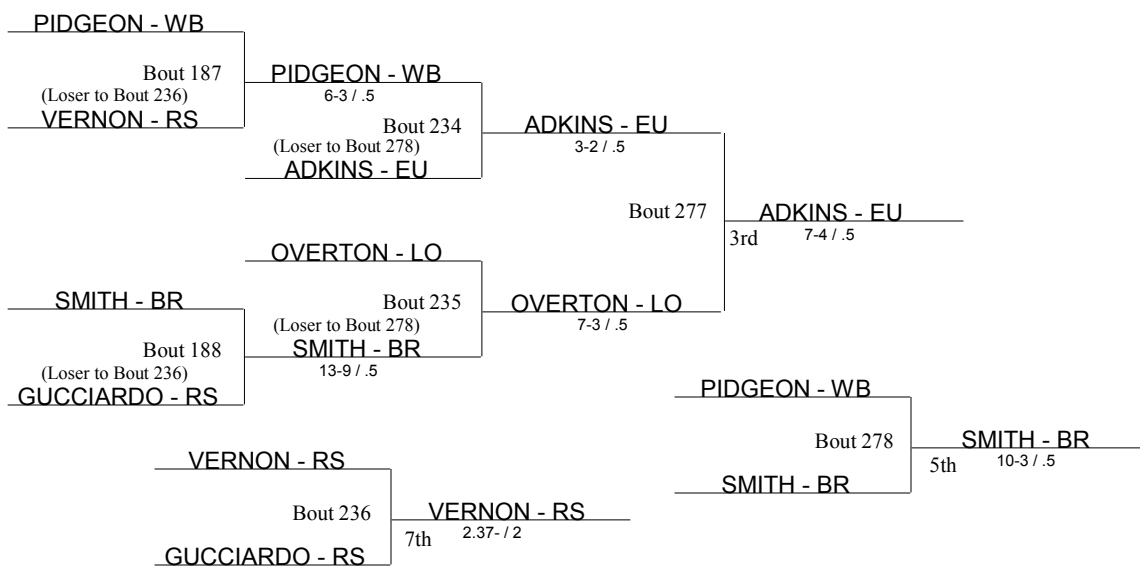

Beaver Consolation Bracket

- BE Benedictine
- BR Brush
- CN Conneaut
- EW Edgewood
- EU Euclid
- GN Geneva
- GR Girard
- JF Jefferson
- JA John Adams
- KL Kirtland
- LB Liberty
- Lo Lorain
- PR Perry
- PO Poland
- RS Riverside
- WB West Branch

Beaver Consolation Bracket

Beaver Consolation Bracket

- BE Benedictine
- BR Brush
- CN Conneaut
- EW Edgewood
- EU Euclid
- GN Geneva
- GR Girard
- JF Jefferson
- JA John Adams
- KL Kirtland
- LB Liberty
- Lo Lorain
- PR Perry
- PO Poland
- RS Riverside
- WB West Branch

- BE Benedictine
- BR Brush
- CN Conneaut
- EW Edgewood
- EU Euclid
- GN Geneva
- GR Girard
- JF Jefferson
- JA John Adams
- KL Kirtland
- LB Liberty
- Lo Lorain
- PR Perry
- PO Poland
- RS Riverside
- WB West Branch